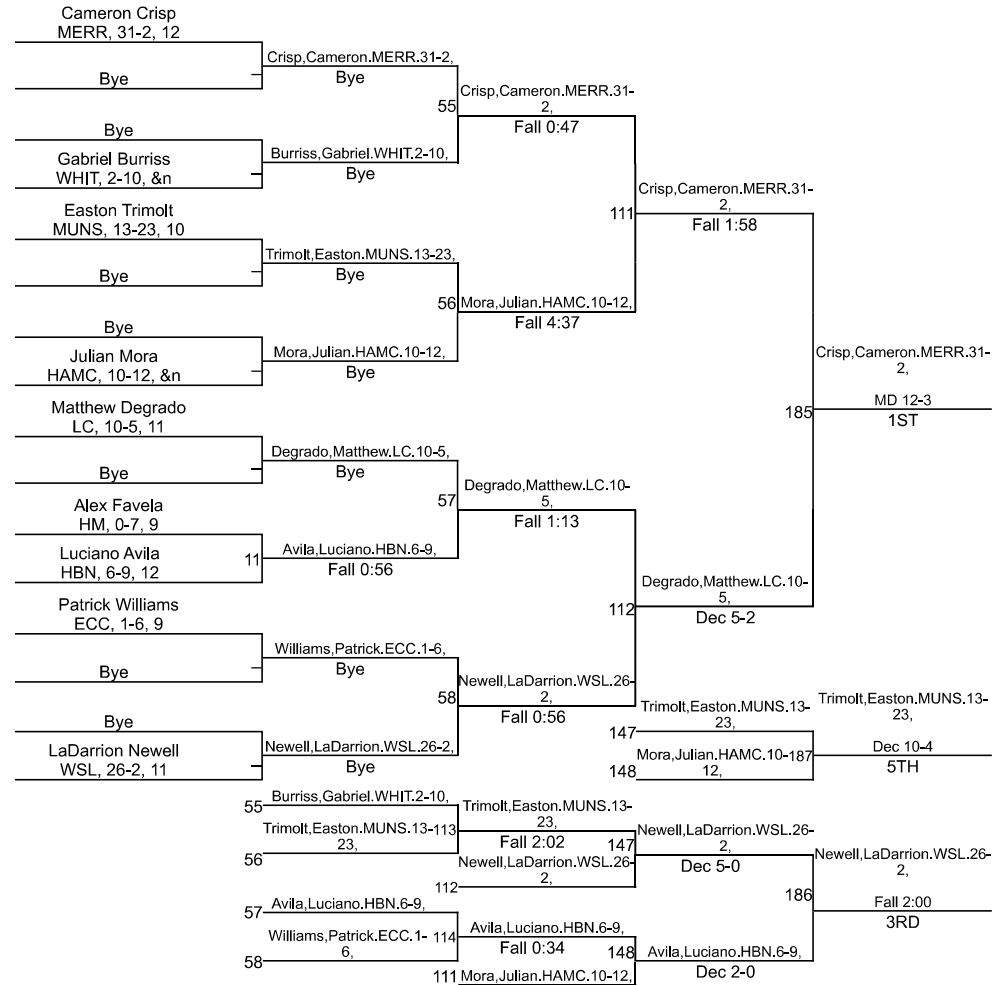

Team Scores

Printed on 01/27/2024 08:04 p.m.

Team Scores		
1	Lake Central	284.0
2	Merrillville	277.0
3	Munster	190.5
4	Hammond Central	148.5
5	Hammond Bishop Noll	88.5
6	Hammond Morton	64.0
7	Whiting	56.0
8	East Chicago Central	49.5
9	West Side Leadership	49.0

IHSAA East Chicago Central Sectional

IHSAA East Chicago Central Sectional

150

IHSAA East Chicago Central Sectional

165

IHSAA East Chicago Central Sectional

175

IHSAA East Chicago Central Sectional