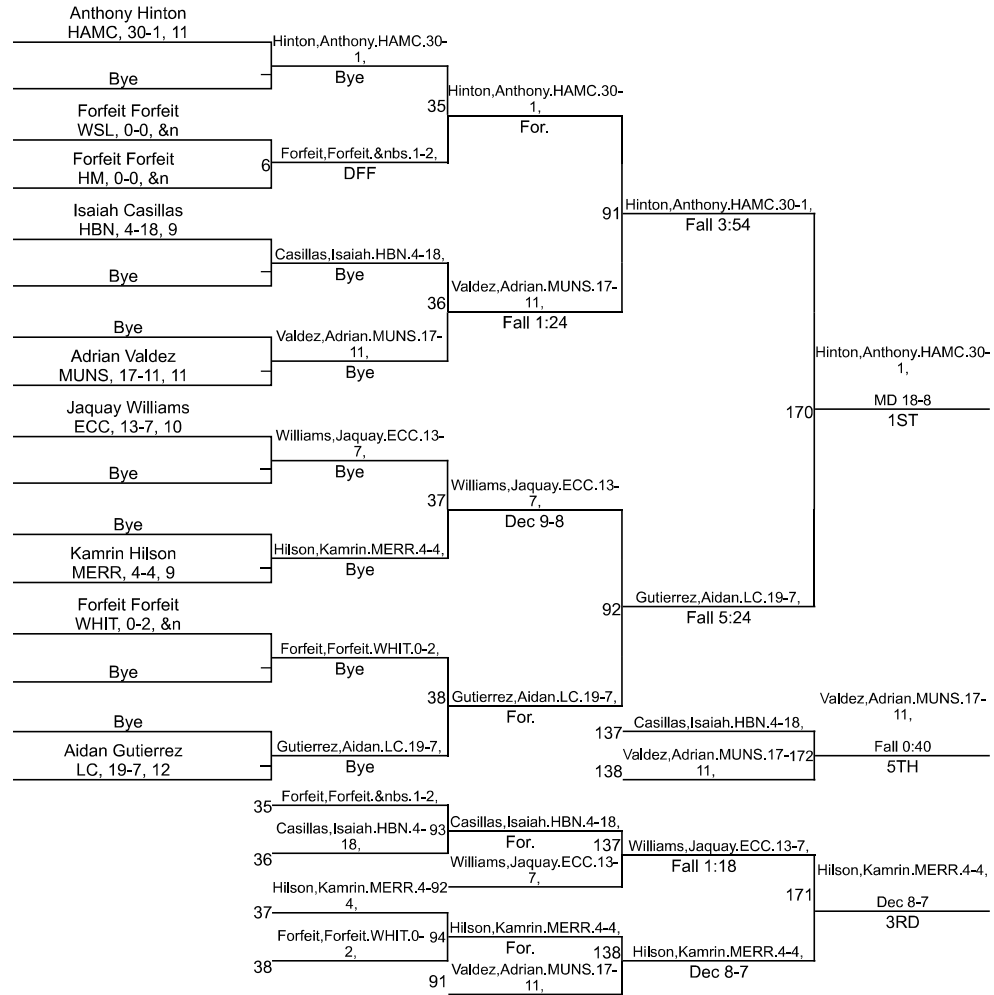

Team Scores

Printed on 01/27/2024 08:04 p.m.

Team Scores		
1	Lake Central	284.0
2	Merrillville	277.0
3	Munster	190.5
4	Hammond Central	148.5
5	Hammond Bishop Noll	88.5
6	Hammond Morton	64.0
7	Whiting	56.0
8	East Chicago Central	49.5
9	West Side Leadership	49.0

IHSAA East Chicago Central Sectional

113

IHSAA East Chicago Central Sectional

120

IHSAA East Chicago Central Sectional

126

IHSAA East Chicago Central Sectional

132

IHSAA East Chicago Central Sectional

IHSAA East Chicago Central Sectional

150

IHSAA East Chicago Central Sectional

165

IHSAA East Chicago Central Sectional

175

IHSAA East Chicago Central Sectional