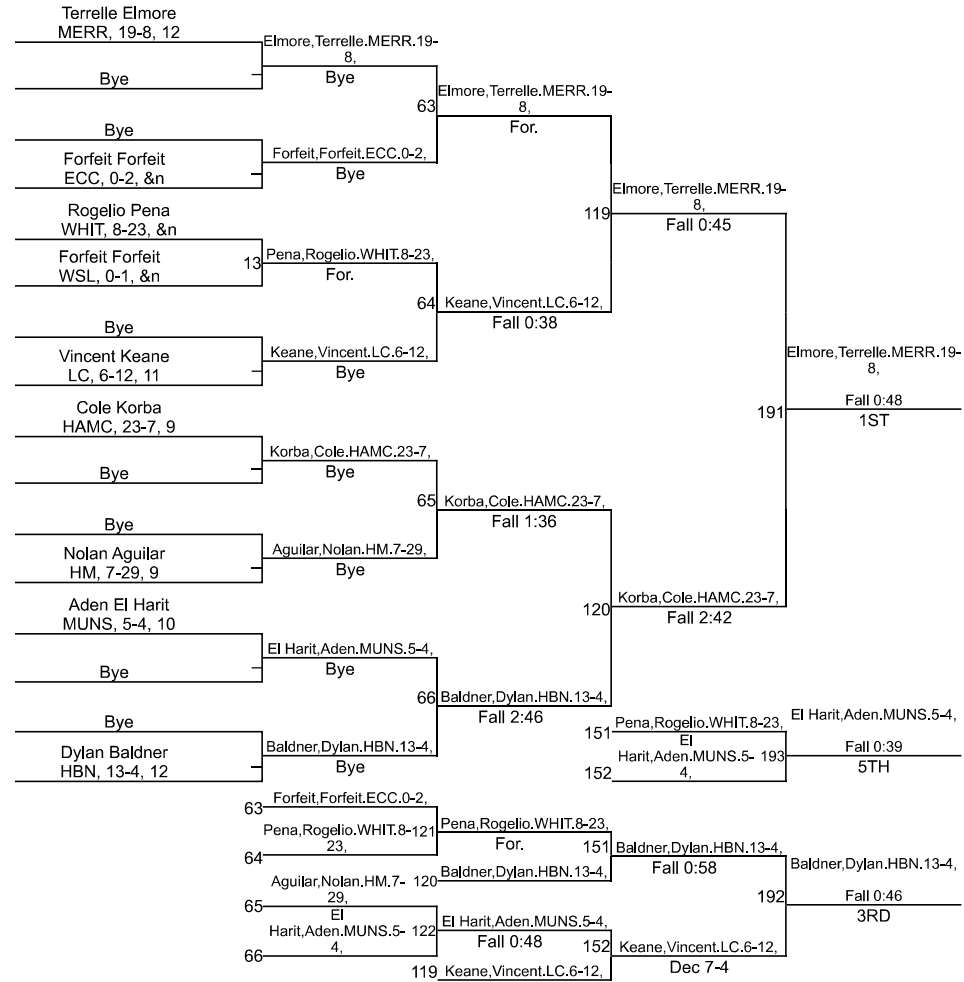

IHSAA East Chicago Central Sectional

215