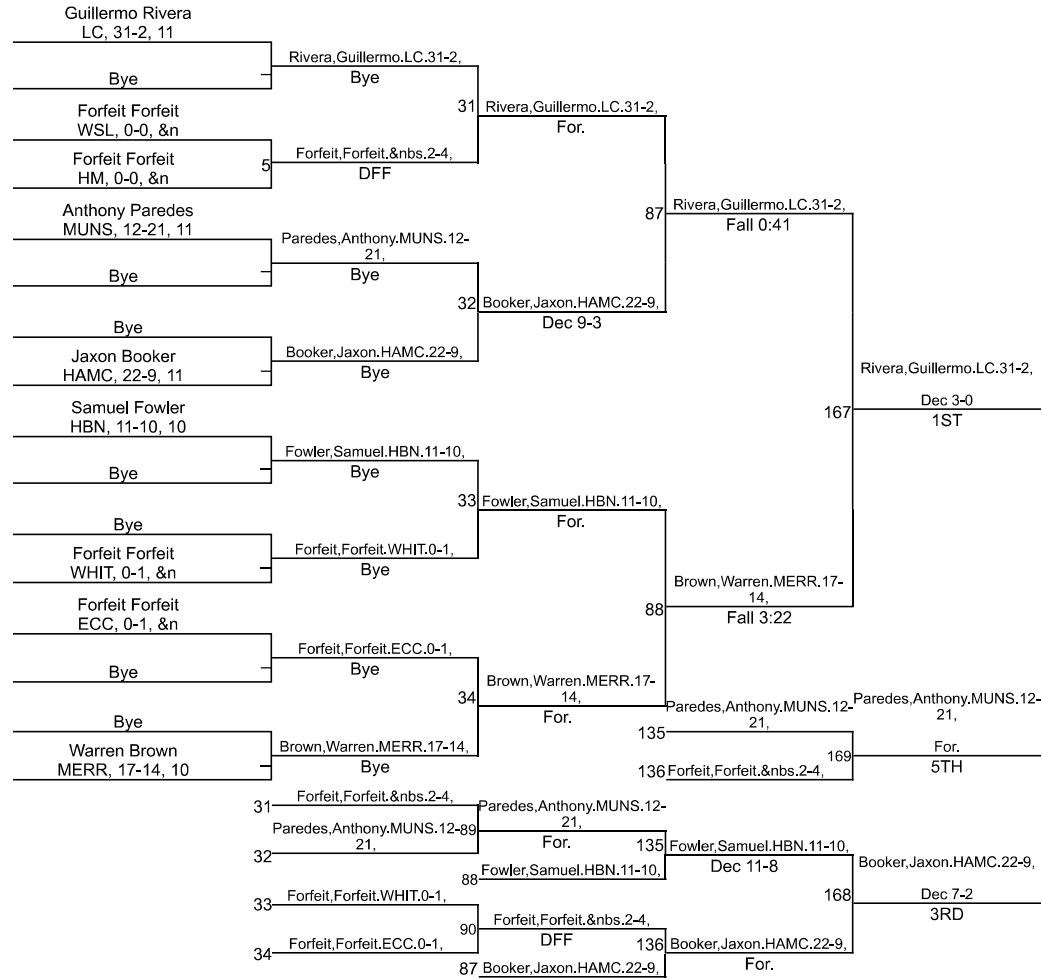

Team Scores

Printed on 01/27/2024 08:04 p.m.

Team Scores		
1	Lake Central	284.0
2	Merrillville	277.0
3	Munster	190.5
4	Hammond Central	148.5
5	Hammond Bishop Noll	88.5
6	Hammond Morton	64.0
7	Whiting	56.0
8	East Chicago Central	49.5
9	West Side Leadership	49.0

IHSAA East Chicago Central Sectional

113

IHSAA East Chicago Central Sectional

120

IHSAA East Chicago Central Sectional

126

IHSAA East Chicago Central Sectional

132

IHSAA East Chicago Central Sectional

IHSAA East Chicago Central Sectional

150

IHSAA East Chicago Central Sectional

165

IHSAA East Chicago Central Sectional

175

IHSAA East Chicago Central Sectional