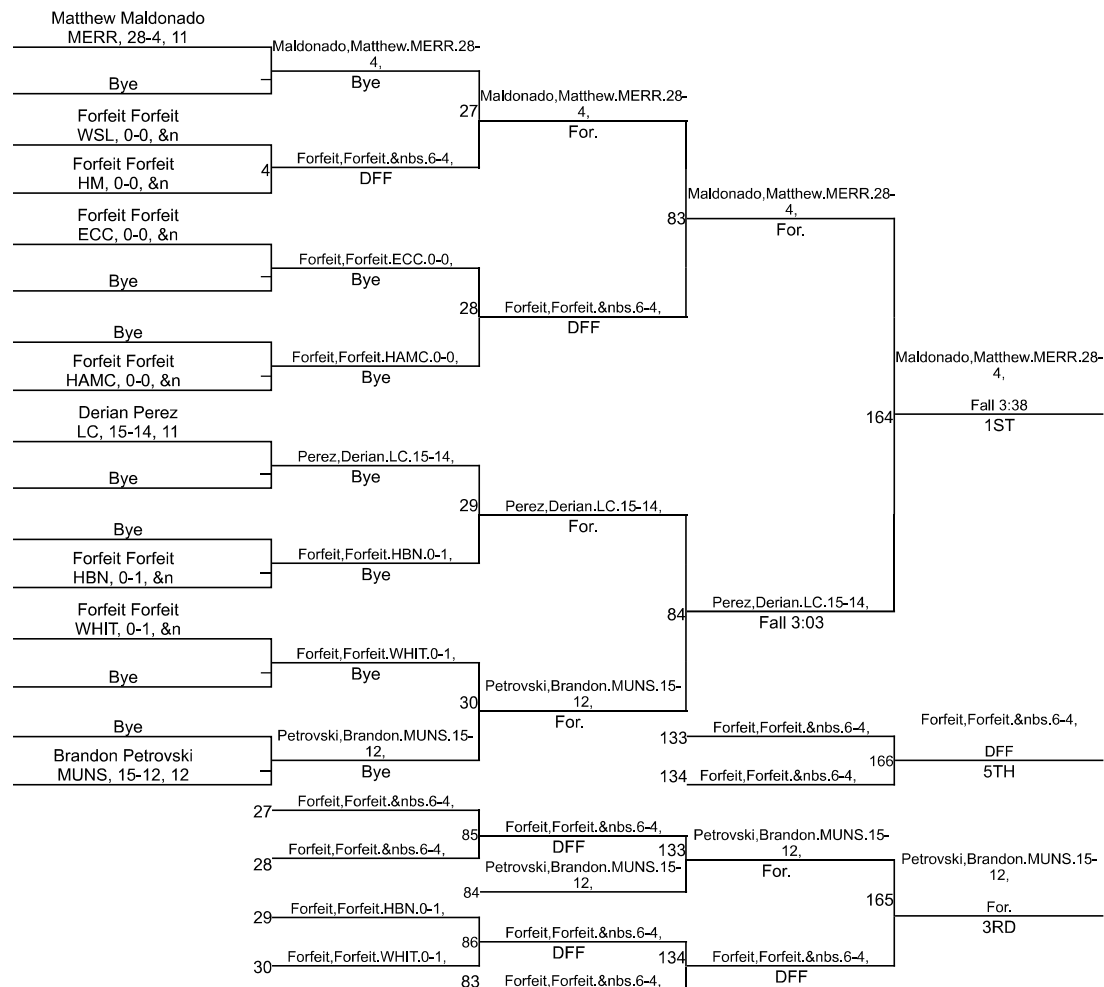

Team Scores

Printed on 01/27/2024 08:04 p.m.

Team Scores		
1	Lake Central	284.0
2	Merrillville	277.0
3	Munster	190.5
4	Hammond Central	148.5
5	Hammond Bishop Noll	88.5
6	Hammond Morton	64.0
7	Whiting	56.0
8	East Chicago Central	49.5
9	West Side Leadership	49.0

IHSAA East Chicago Central Sectional

113

IHSAA East Chicago Central Sectional

120

IHSAA East Chicago Central Sectional

126

IHSAA East Chicago Central Sectional

132

IHSAA East Chicago Central Sectional

IHSAA East Chicago Central Sectional

150

IHSAA East Chicago Central Sectional

165

IHSAA East Chicago Central Sectional

175

IHSAA East Chicago Central Sectional