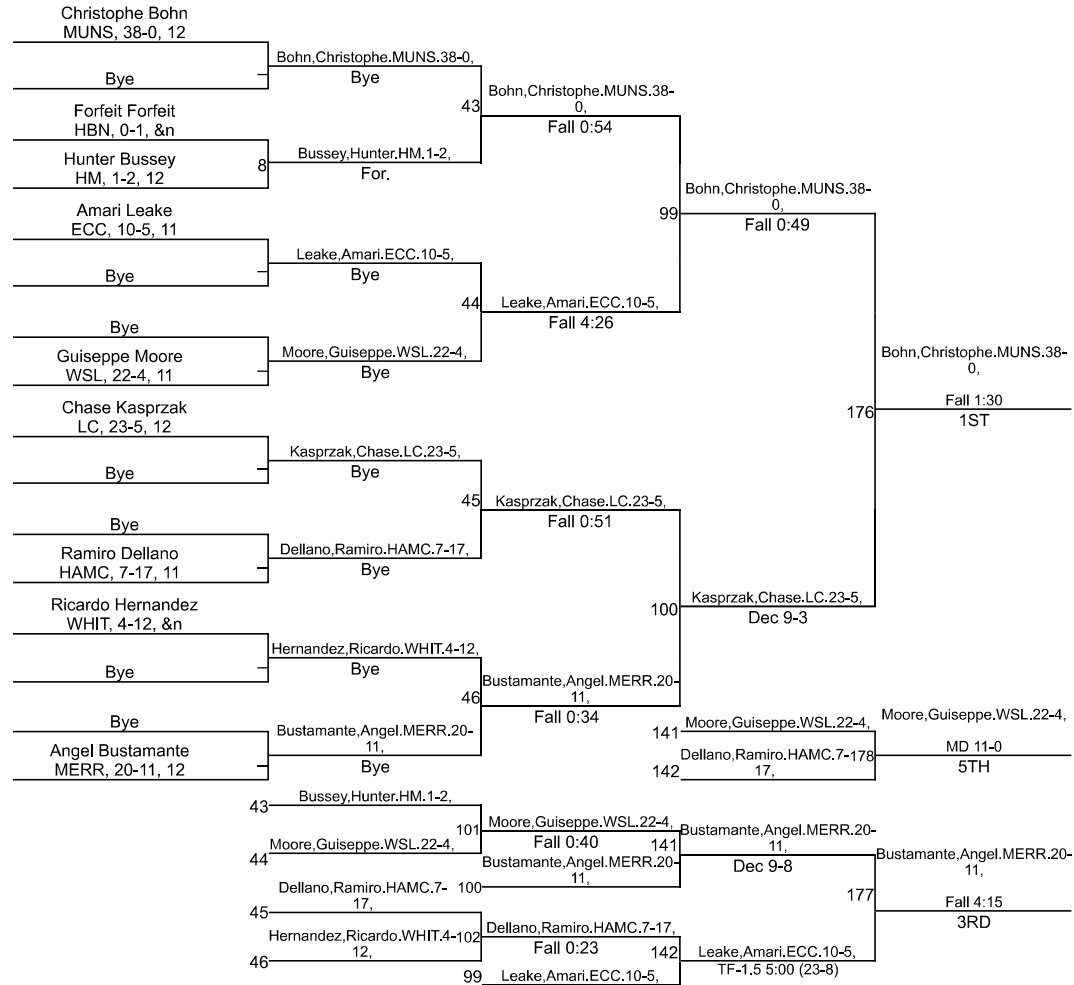

IHSAA East Chicago Central Sectional

150