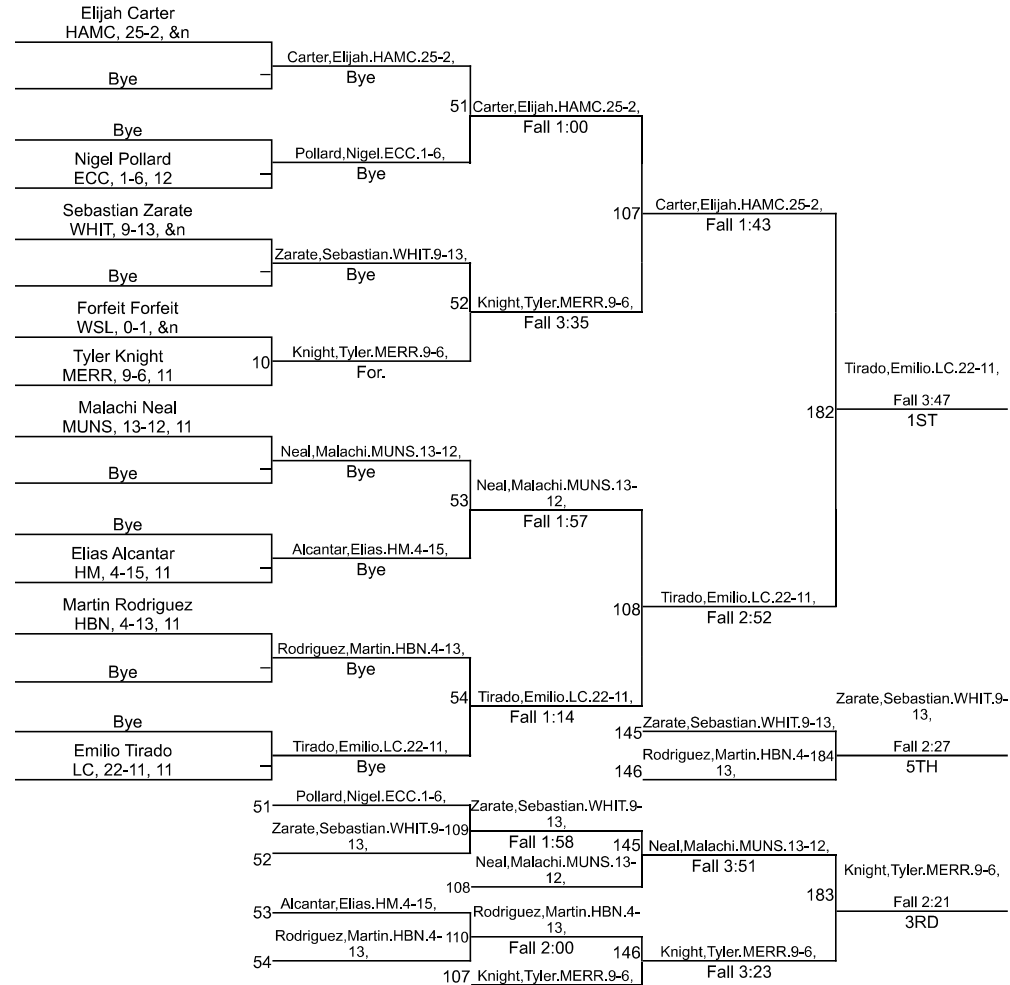

Team Scores

Printed on 01/27/2024 08:04 p.m.

Team Scores		
1	Lake Central	284.0
2	Merrillville	277.0
3	Munster	190.5
4	Hammond Central	148.5
5	Hammond Bishop Noll	88.5
6	Hammond Morton	64.0
7	Whiting	56.0
8	East Chicago Central	49.5
9	West Side Leadership	49.0

IHSAA East Chicago Central Sectional

IHSAA East Chicago Central Sectional

150

IHSAA East Chicago Central Sectional

165

IHSAA East Chicago Central Sectional

175

IHSAA East Chicago Central Sectional