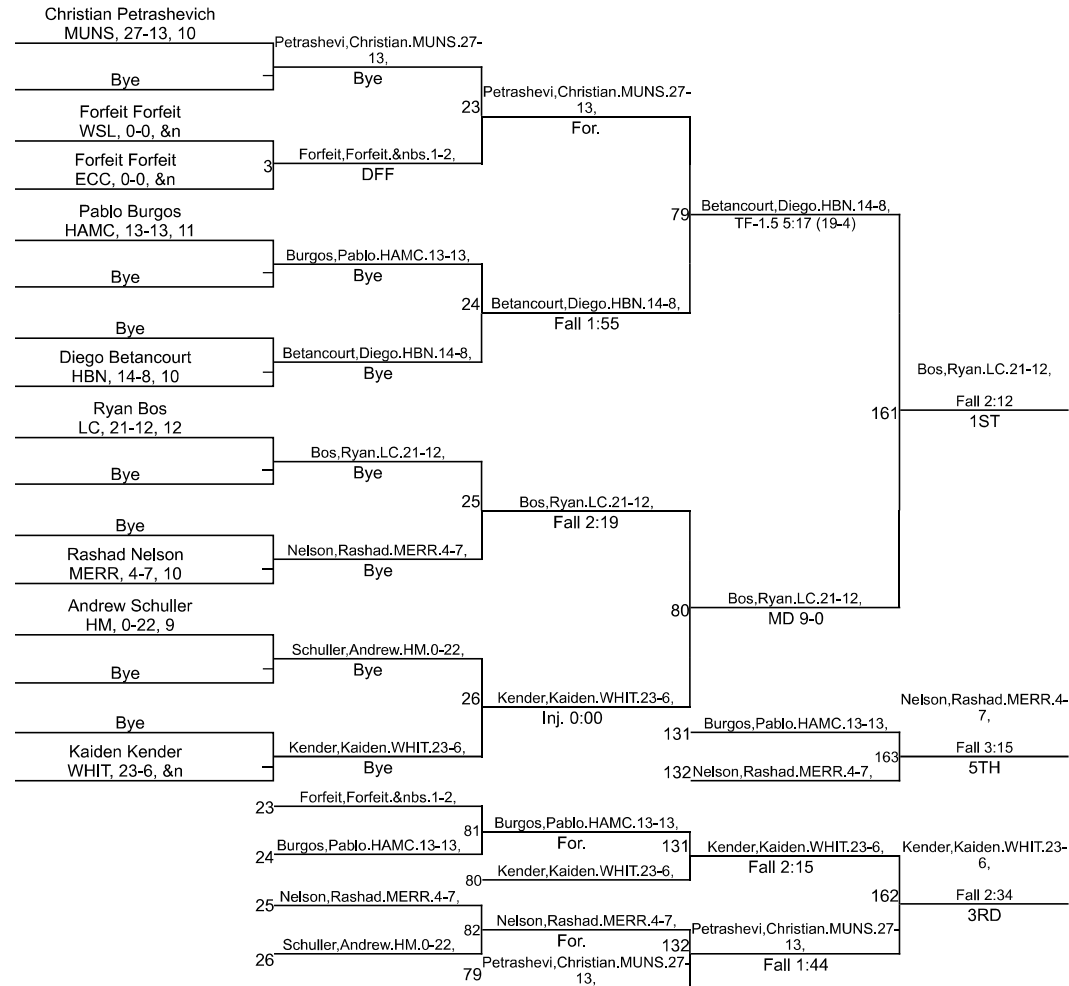

Team Scores

Printed on 01/27/2024 08:04 p.m.

Team Scores		
1	Lake Central	284.0
2	Merrillville	277.0
3	Munster	190.5
4	Hammond Central	148.5
5	Hammond Bishop Noll	88.5
6	Hammond Morton	64.0
7	Whiting	56.0
8	East Chicago Central	49.5
9	West Side Leadership	49.0

IHSAA East Chicago Central Sectional

113

IHSAA East Chicago Central Sectional

120

IHSAA East Chicago Central Sectional

126

IHSAA East Chicago Central Sectional

132