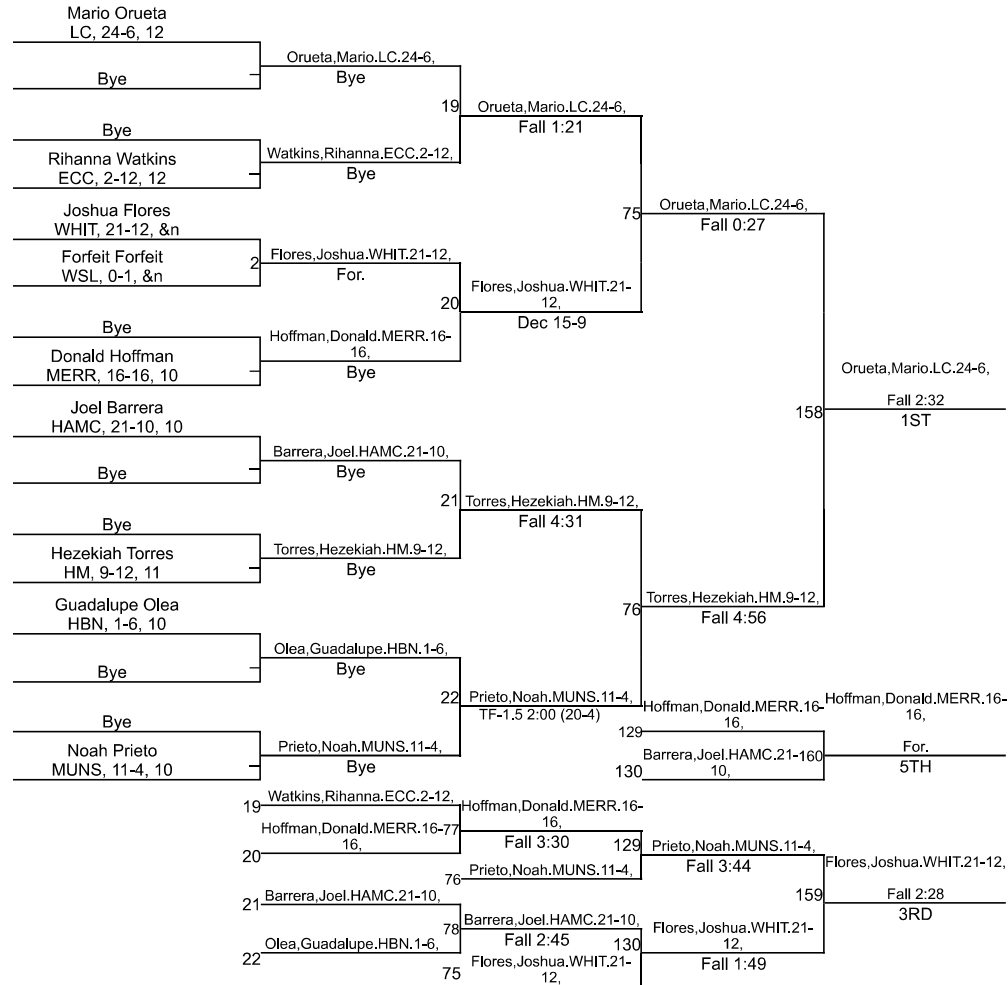

Team Scores

Printed on 01/27/2024 08:04 p.m.

Team Scores		
1	Lake Central	284.0
2	Merrillville	277.0
3	Munster	190.5
4	Hammond Central	148.5
5	Hammond Bishop Noll	88.5
6	Hammond Morton	64.0
7	Whiting	56.0
8	East Chicago Central	49.5
9	West Side Leadership	49.0

IHSAA East Chicago Central Sectional

113

IHSAA East Chicago Central Sectional

120

IHSAA East Chicago Central Sectional

126

IHSAA East Chicago Central Sectional

132