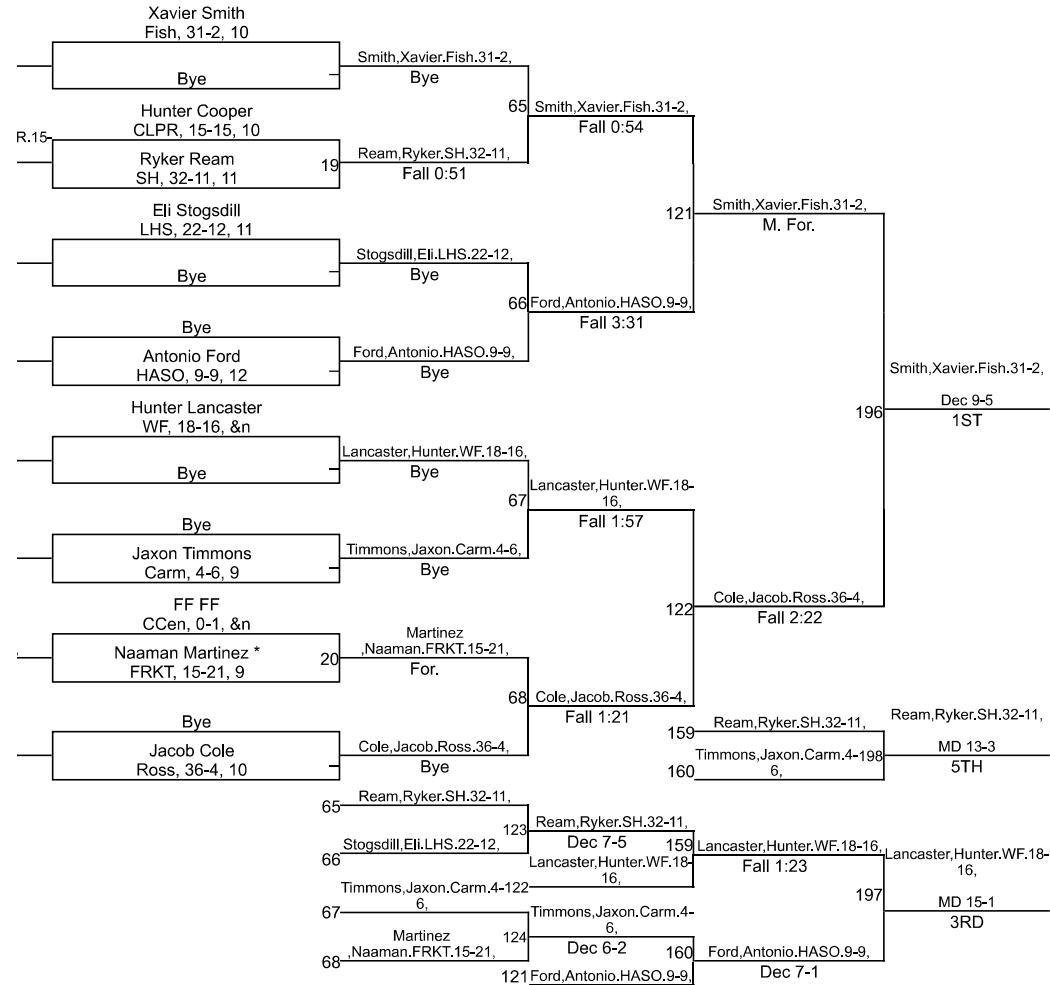

IHSAA Frankfort Sectional

165