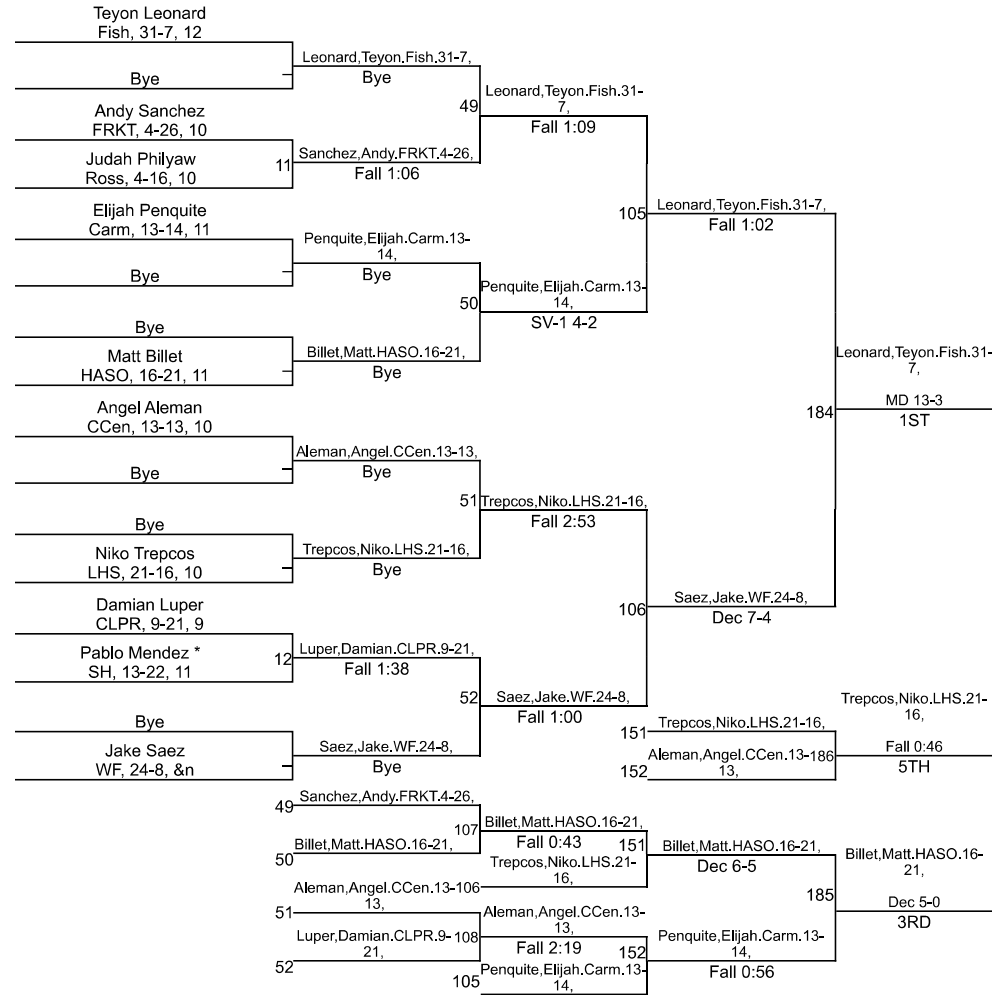

IHSAA Frankfort Sectional

138