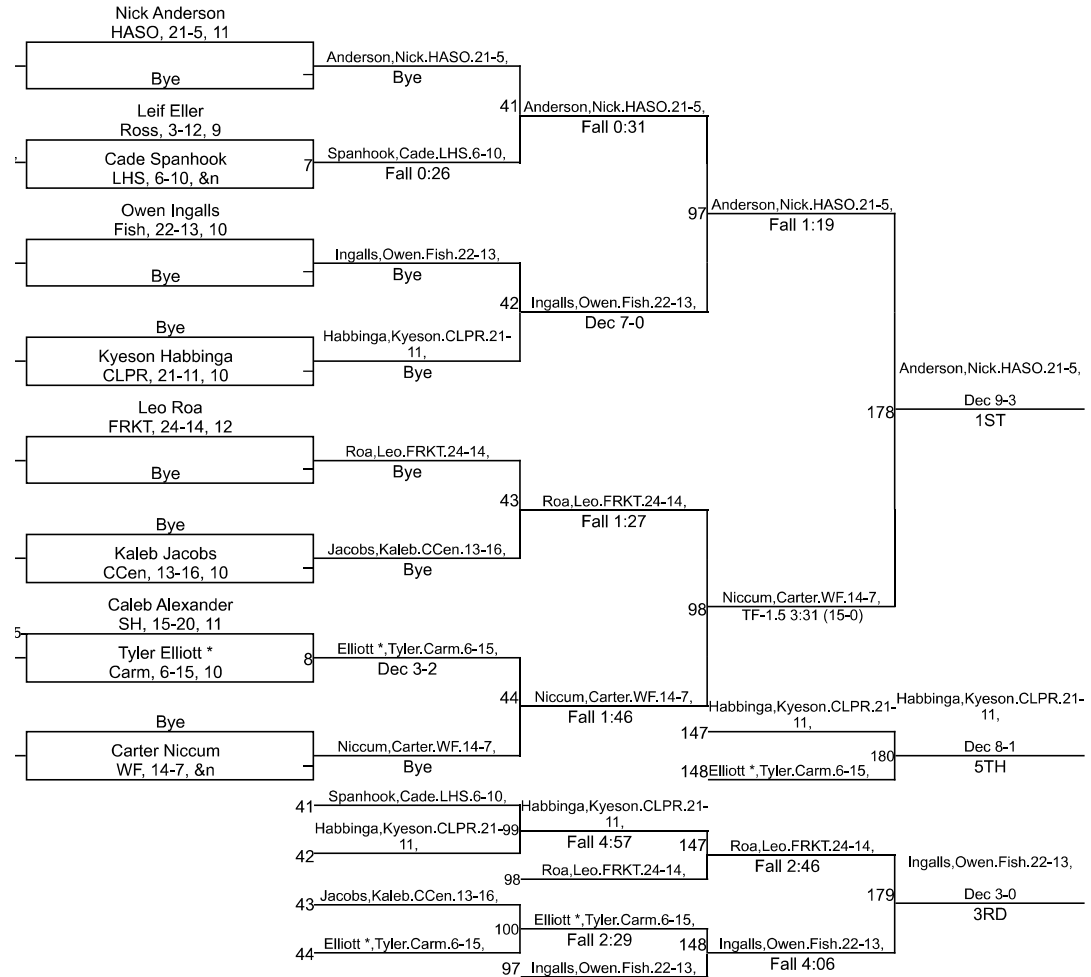

Team Scores

Printed on 01/27/2024 08:12 p.m.

Team Scores		
1	Hamilton Southeastern	238.5
2	Carmel	208.0
3	Westfield	197.5
4	Fishers	172.5
5	Lebanon	132.0
6	Rossville	97.5
7	Clinton Central	40.5
8	Frankfort	36.0
9	Clinton Prairie	34.0
10	Sheridan	26.0