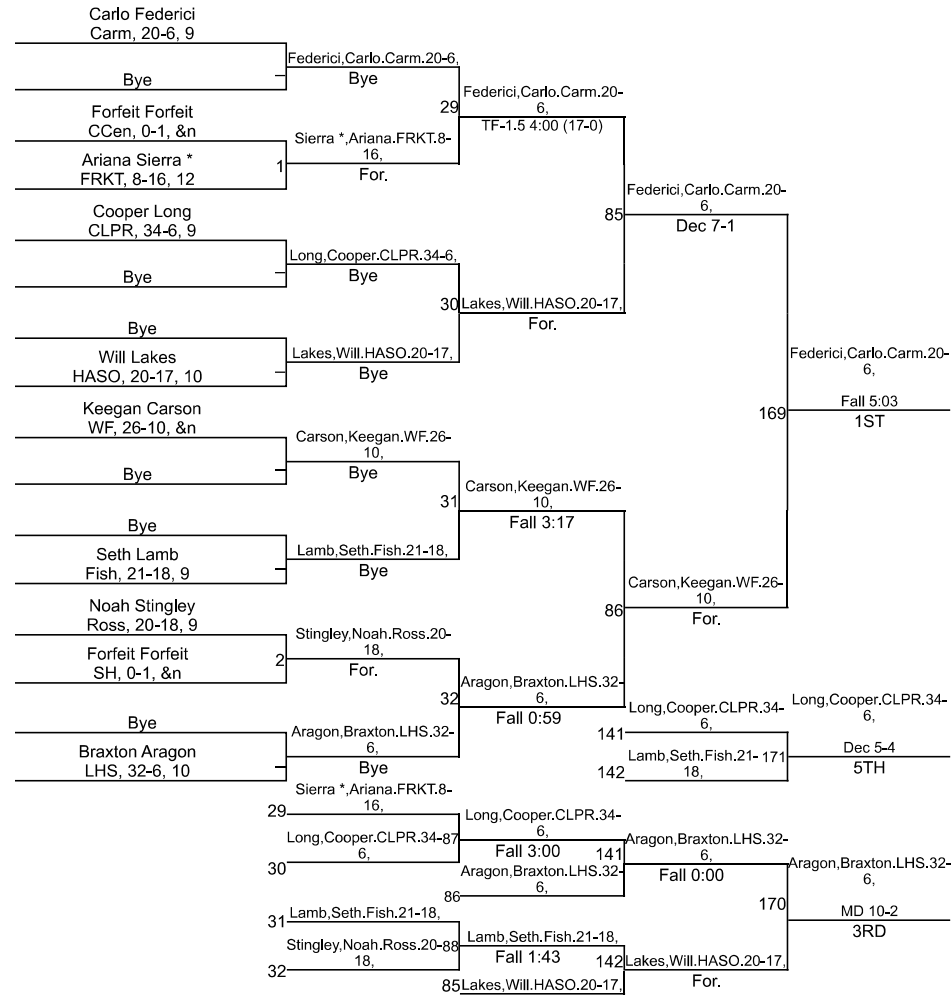

Team Scores

Printed on 01/27/2024 08:12 p.m.

Team Scores		
1	Hamilton Southeastern	238.5
2	Carmel	208.0
3	Westfield	197.5
4	Fishers	172.5
5	Lebanon	132.0
6	Rossville	97.5
7	Clinton Central	40.5
8	Frankfort	36.0
9	Clinton Prairie	34.0
10	Sheridan	26.0