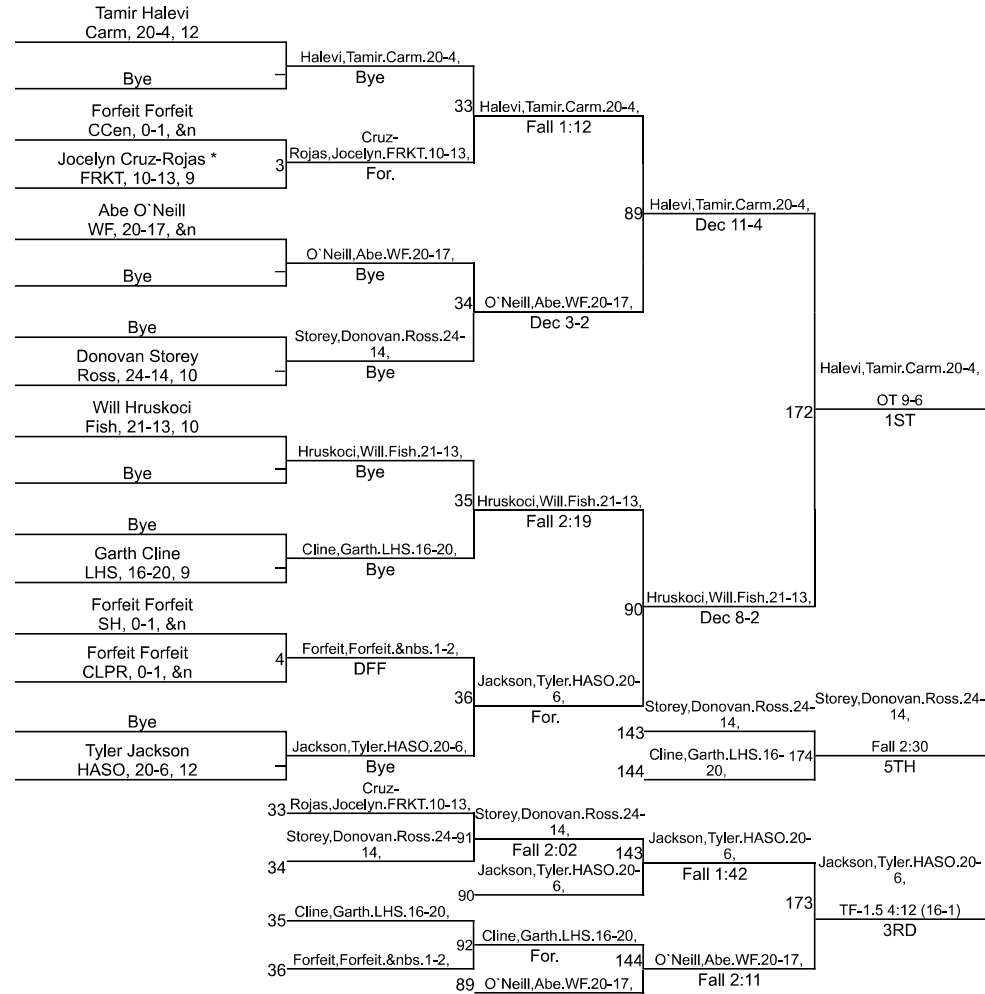

Team Scores

Printed on 01/27/2024 08:12 p.m.

Team Scores		
1	Hamilton Southeastern	238.5
2	Carmel	208.0
3	Westfield	197.5
4	Fishers	172.5
5	Lebanon	132.0
6	Rossville	97.5
7	Clinton Central	40.5
8	Frankfort	36.0
9	Clinton Prairie	34.0
10	Sheridan	26.0