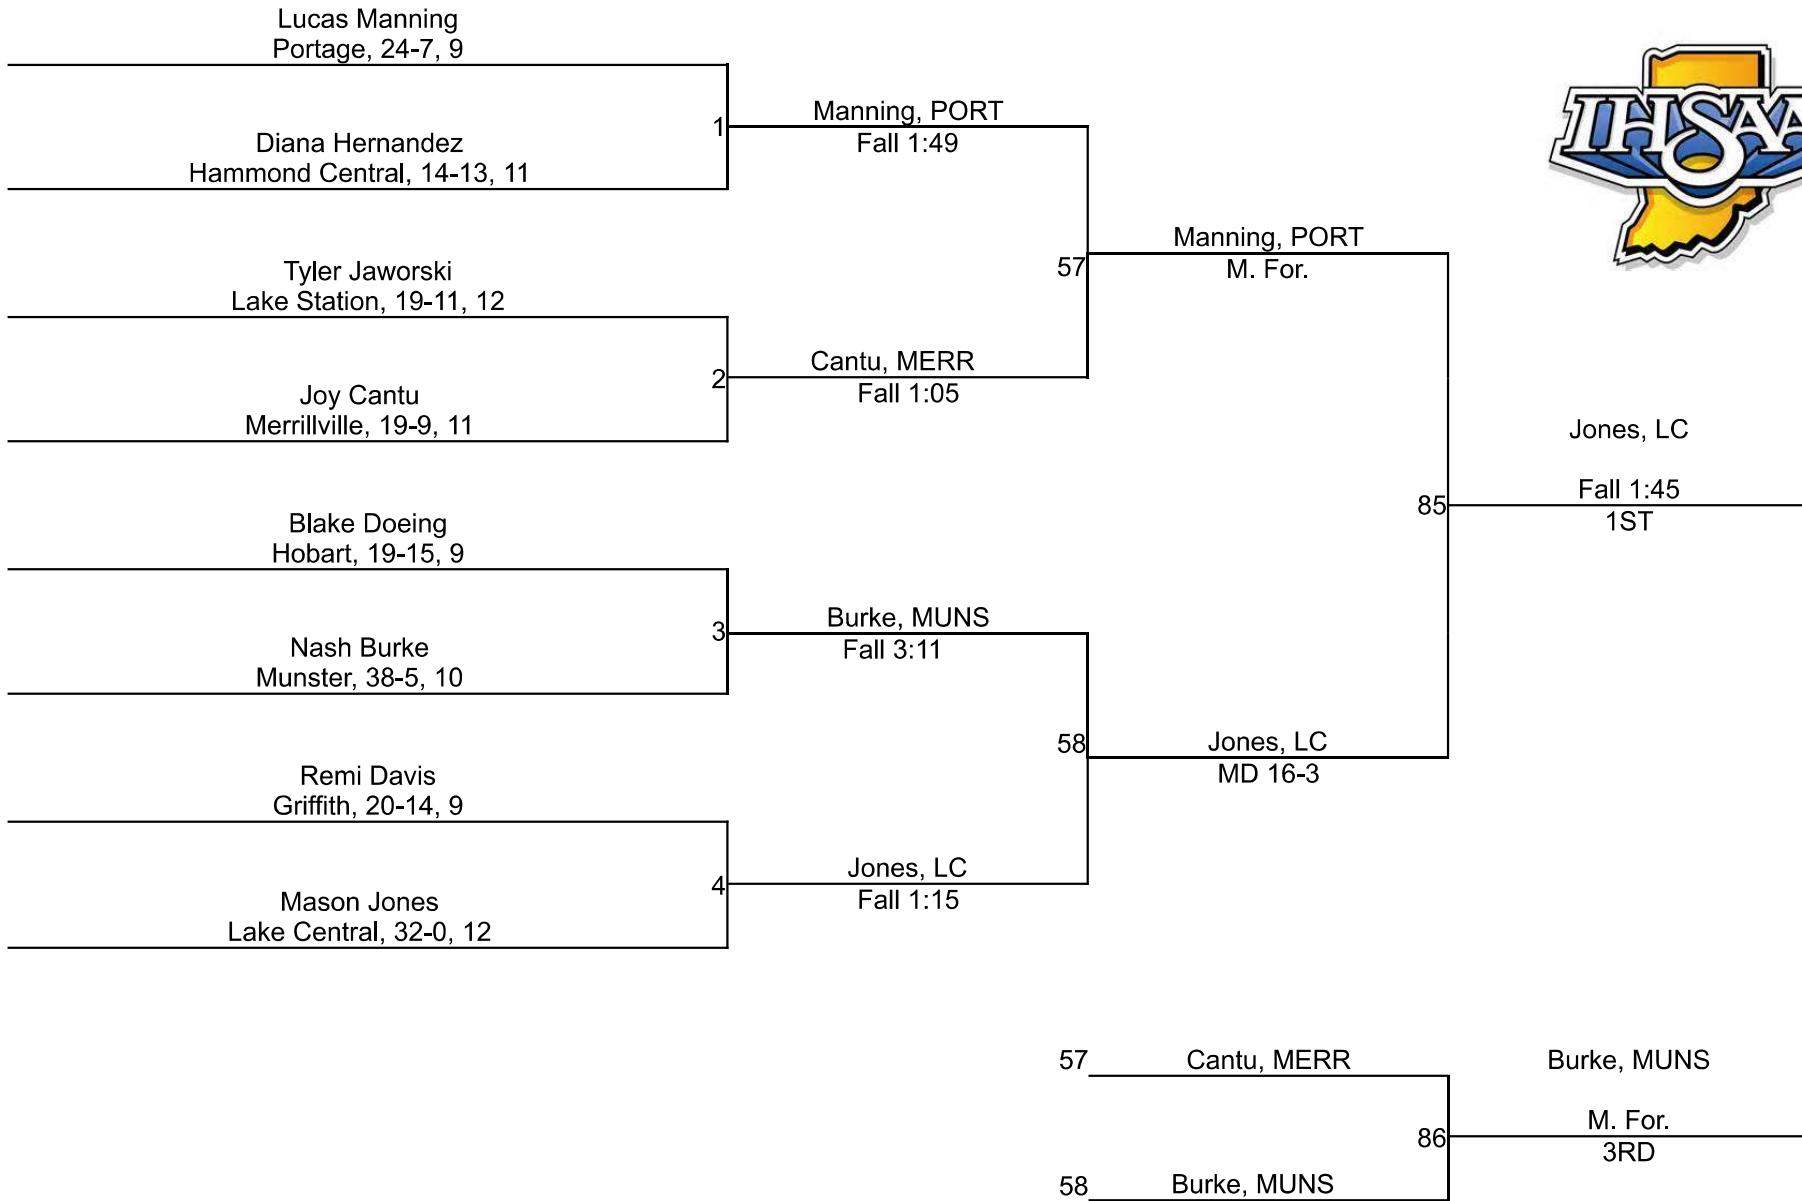

IHSAA Regional @ Hobart

106