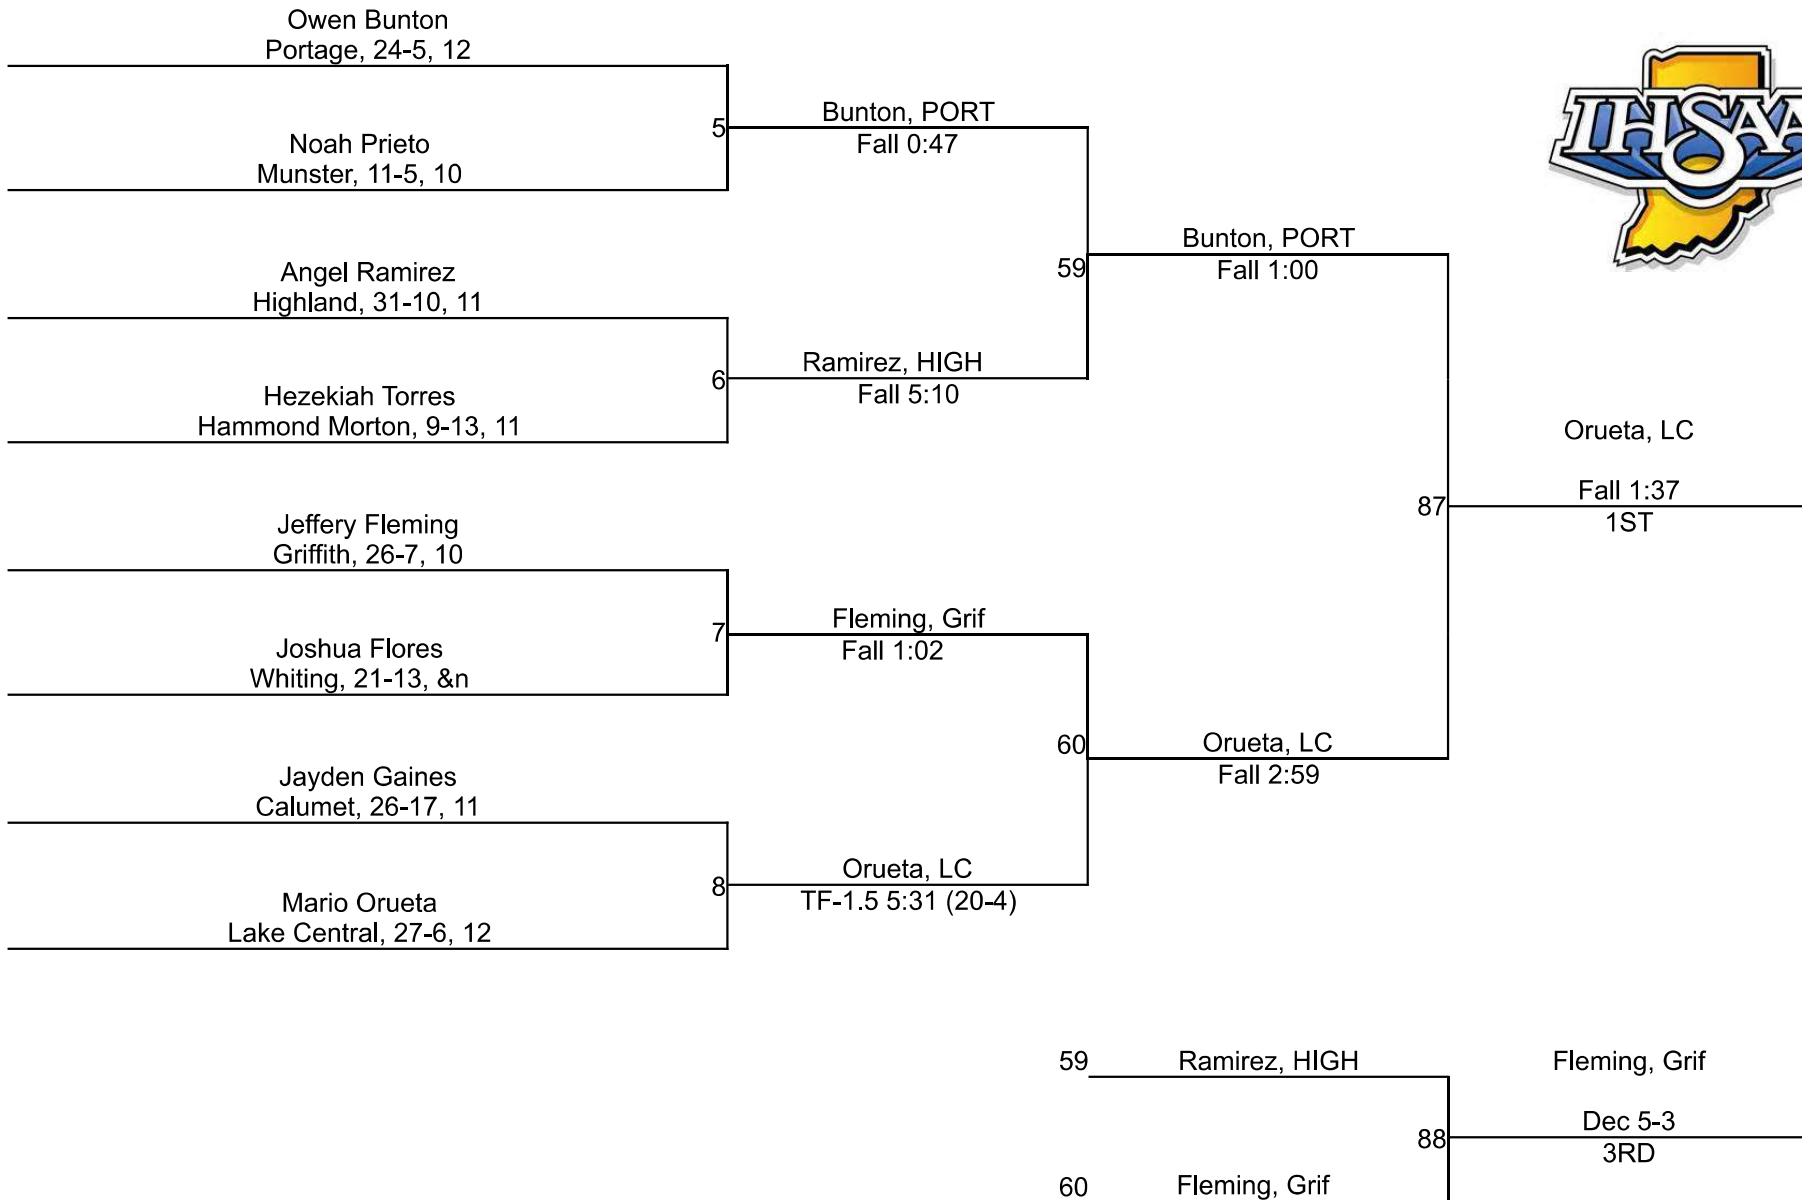

IHSAA Regional @ Hobart

113