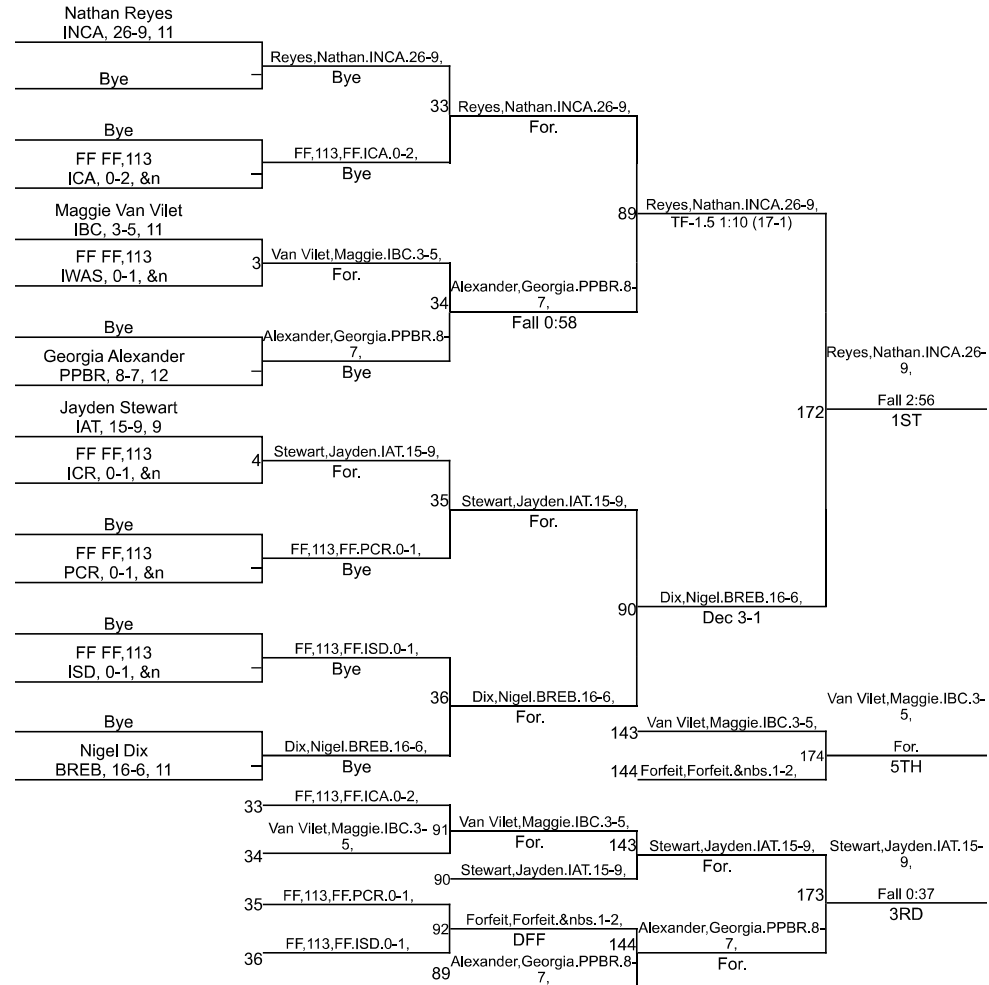

IHSAA Indianapolis Arsenal Technical Sectional

113