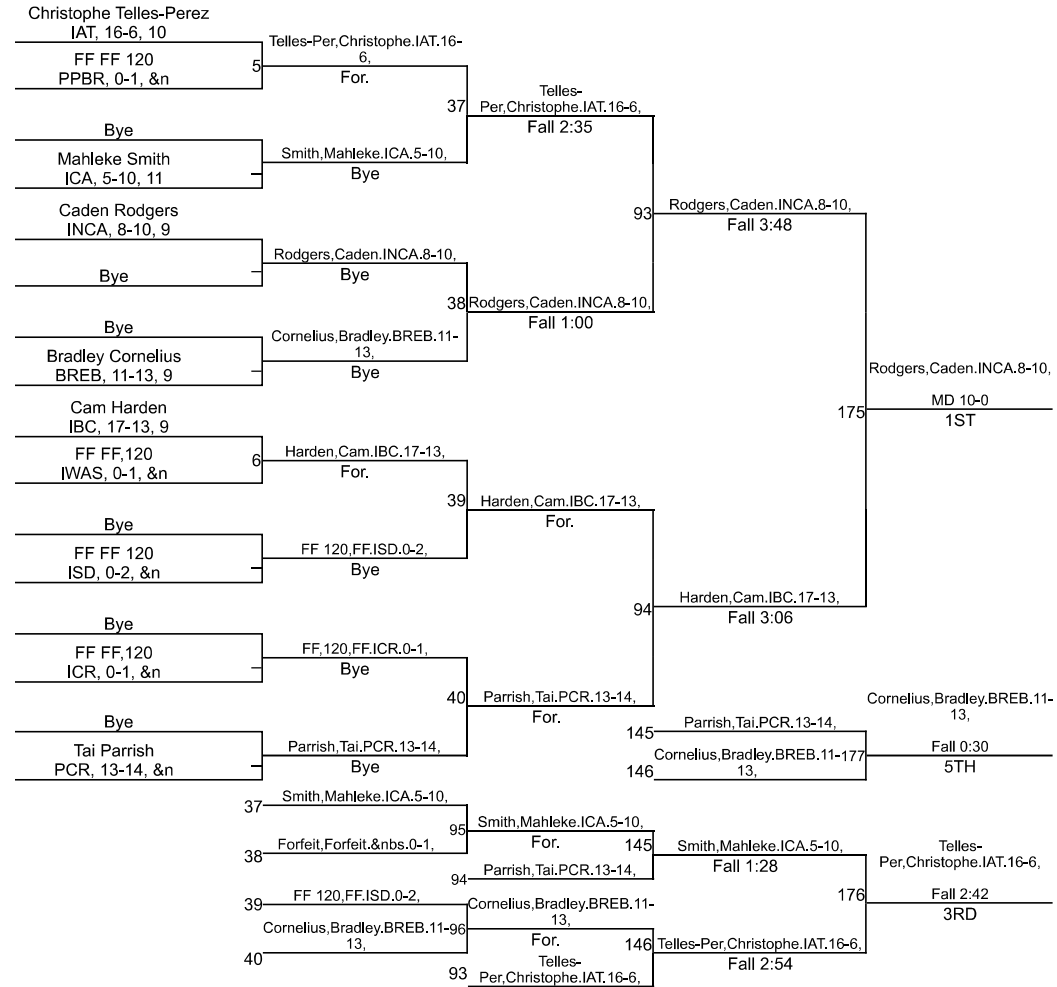

IHSAA Indianapolis Arsenal Technical Sectional

120