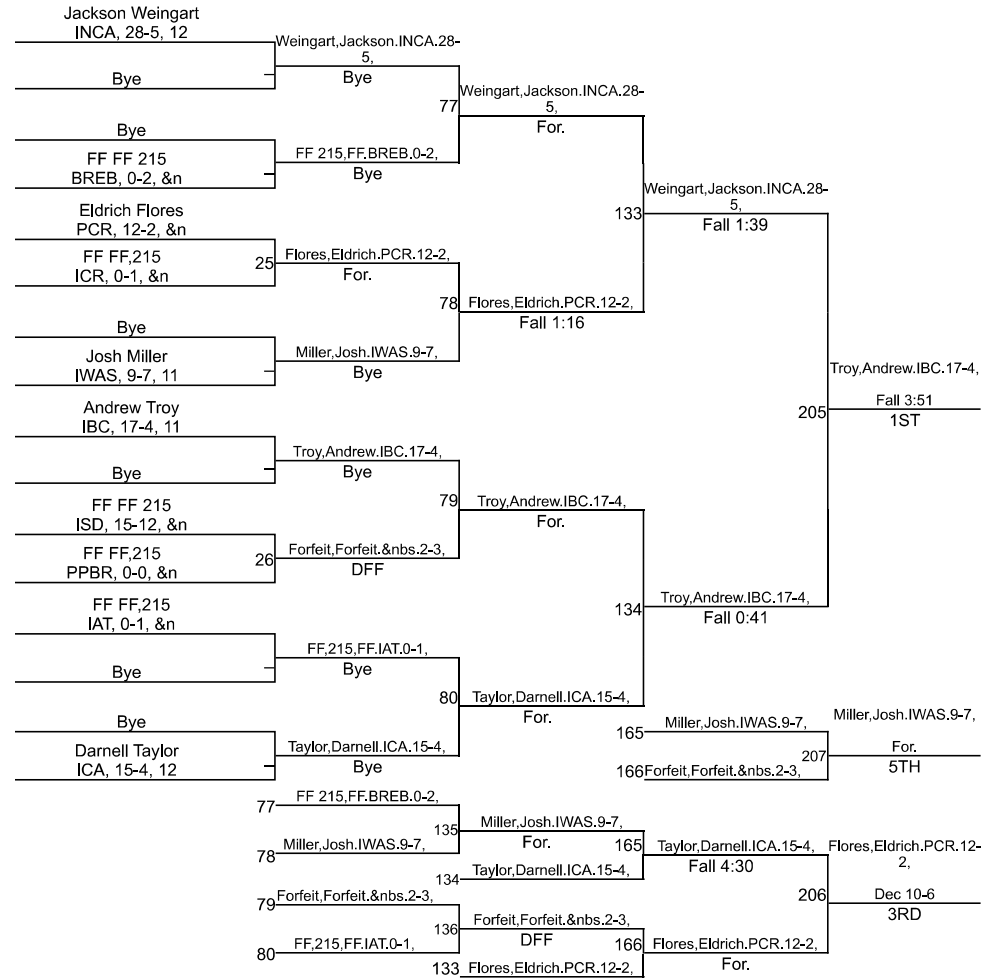

Team Scores

Printed on 01/27/2024 08:14 p.m.

Team Scores		
1	Indianapolis Cathedral	321.5
2	Indianapolis Bishop Chatard	252.0
3	Indianapolis Arsenal Tech	138.0
4	Providence Cristo Rey	113.0
5	Brebeuf Jesuit Preparatory	94.0
6	Indiana School for the Deaf	92.5
7	Purdue Polytechnic	73.0
8	Indianapolis Crispus Attucks	58.0
9	Indianapolis George Washington Community	55.0
10	Indianapolis Cardinal Ritter	12.0

IHSAA Indianapolis Arsenal Technical Sectional

138

IHSAA Indianapolis Arsenal Technical Sectional

144

IHSAA Indianapolis Arsenal Technical Sectional

157

IHSAA Indianapolis Arsenal Technical Sectional

IHSAA Indianapolis Arsenal Technical Sectional

175

IHSAA Indianapolis Arsenal Technical Sectional

190

IHSAA Indianapolis Arsenal Technical Sectional

215

IHSAA Indianapolis Arsenal Technical Sectional

285