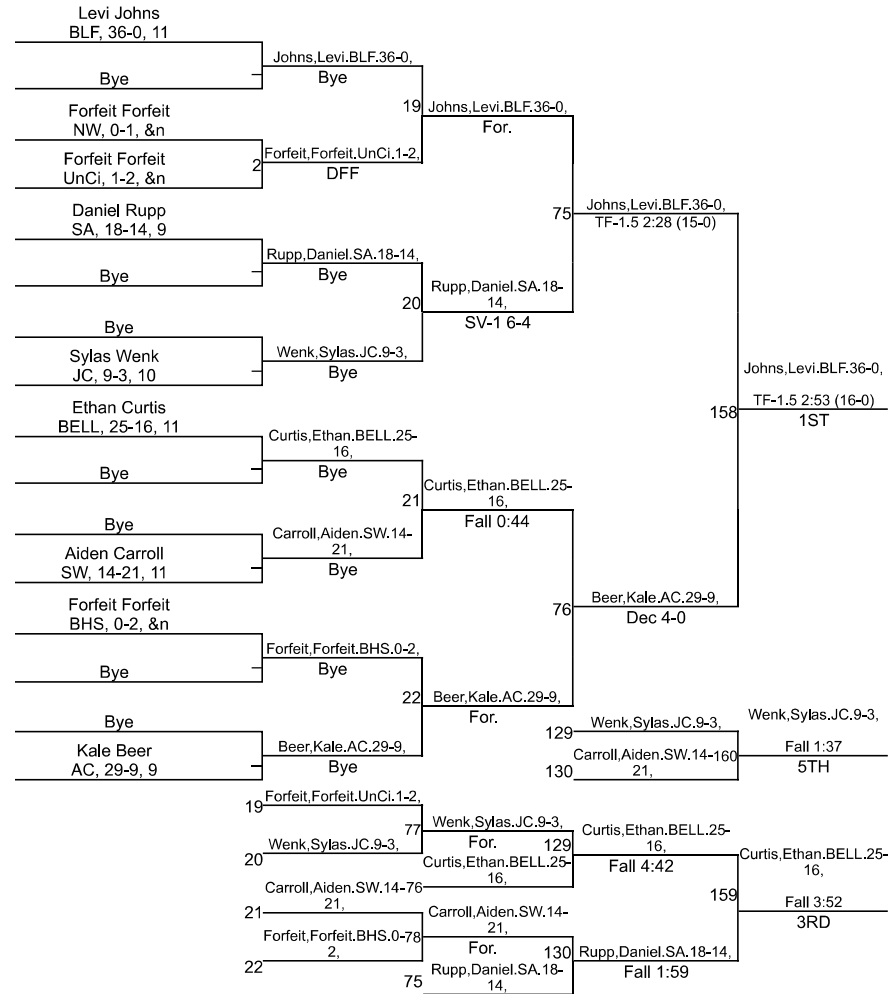

Team Scores

Printed on 01/27/2024 08:16 p.m.

Team Scores		
1	Bellmont (IN)	248.5
2	Adams Central	243.0
3	Jay County	195.5
4	South Adams	143.0
5	Norwell	142.0
6	Bluffton	128.5
7	Union City	53.0
8	Southern Wells	38.0
9	Blackford	10.0

IHSAA Jay County Sectional

106

IHSAA Jay County Sectional

113

IHSAA Jay County Sectional

120

IHSAA Jay County Sectional

132