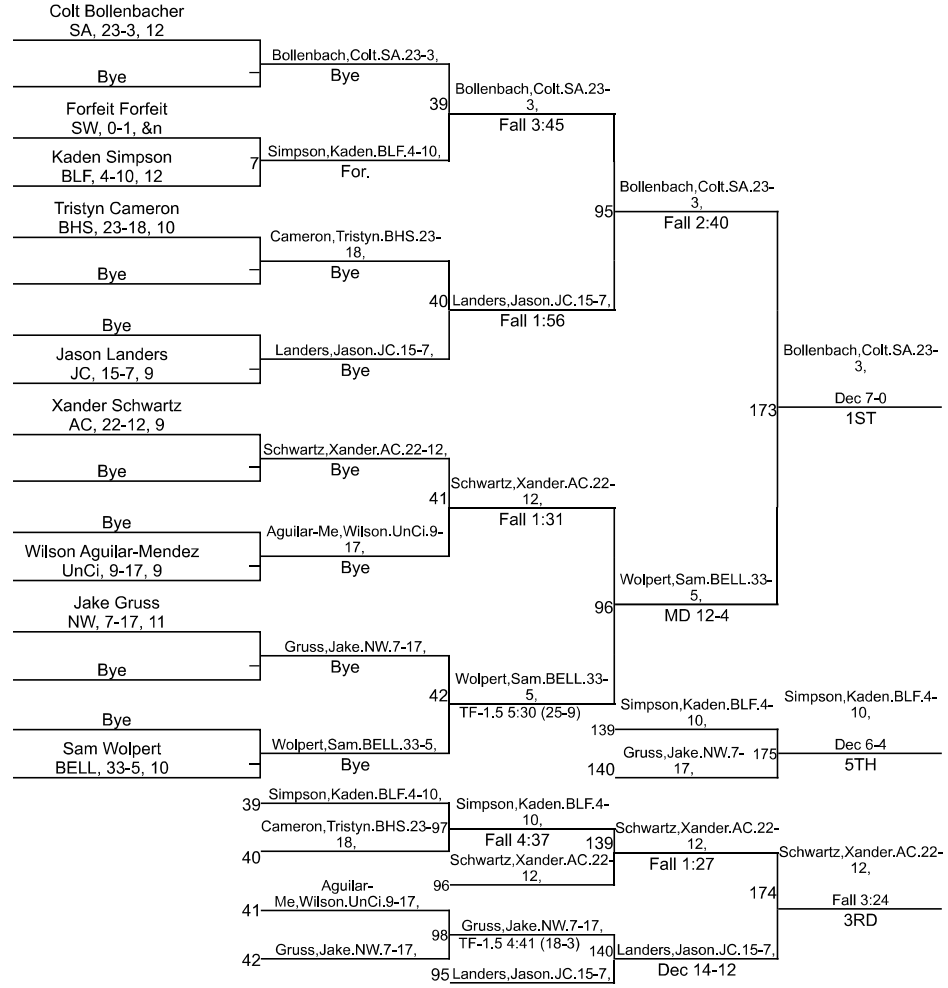

IHSAA Jay County Sectional

144