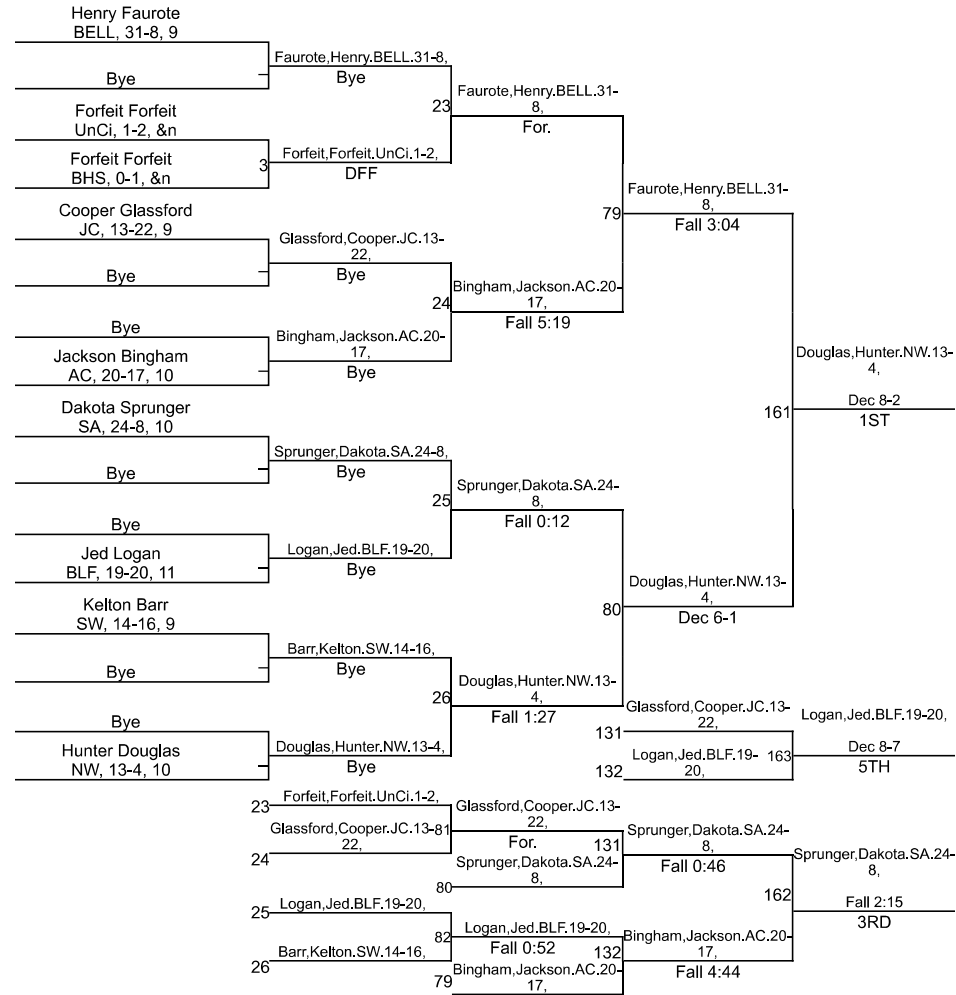

Team Scores

Printed on 01/27/2024 08:16 p.m.

Team Scores		
1	Bellmont (IN)	248.5
2	Adams Central	243.0
3	Jay County	195.5
4	South Adams	143.0
5	Norwell	142.0
6	Bluffton	128.5
7	Union City	53.0
8	Southern Wells	38.0
9	Blackford	10.0

IHSAA Jay County Sectional

106

IHSAA Jay County Sectional

113

IHSAA Jay County Sectional

120

IHSAA Jay County Sectional

132

IHSAA Jay County Sectional

138

IHSAA Jay County Sectional

144

IHSAA Jay County Sectional

150

IHSAA Jay County Sectional

IHSAA Jay County Sectional