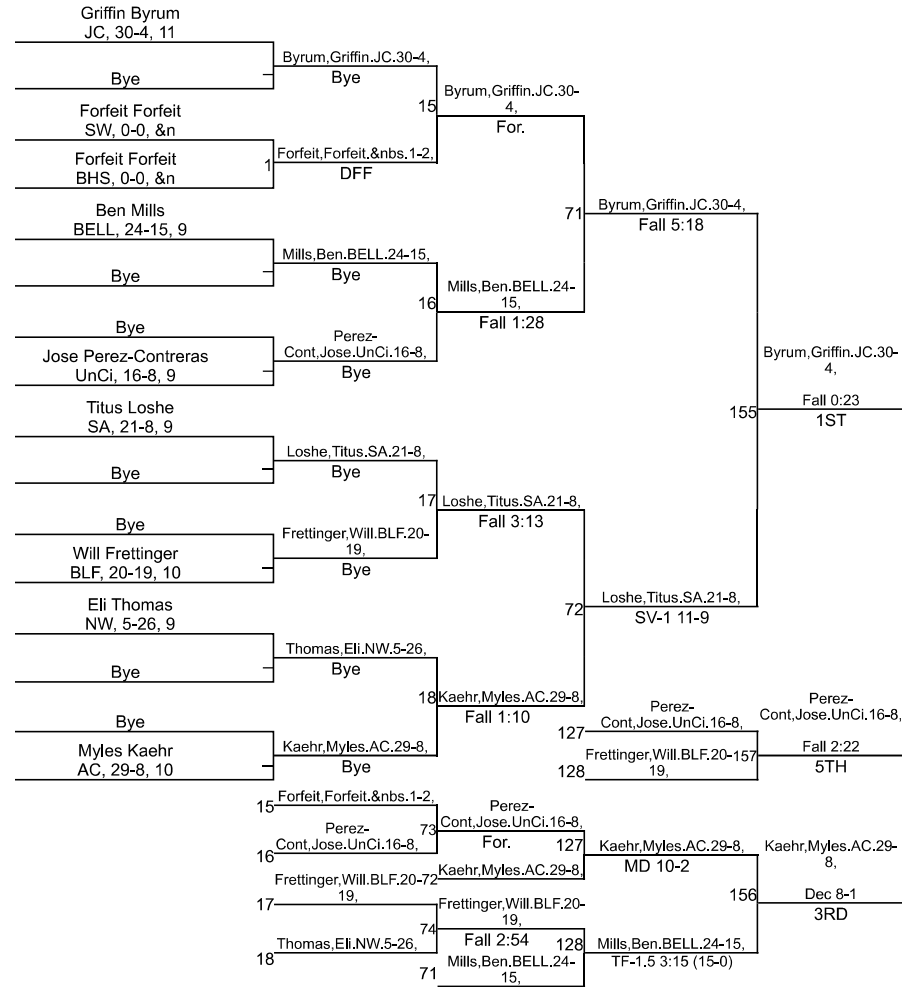

Team Scores

Printed on 01/27/2024 08:16 p.m.

Team Scores		
1	Bellmont (IN)	248.5
2	Adams Central	243.0
3	Jay County	195.5
4	South Adams	143.0
5	Norwell	142.0
6	Bluffton	128.5
7	Union City	53.0
8	Southern Wells	38.0
9	Blackford	10.0

IHSAA Jay County Sectional

106

IHSAA Jay County Sectional

113

IHSAA Jay County Sectional

120

IHSAA Jay County Sectional

132