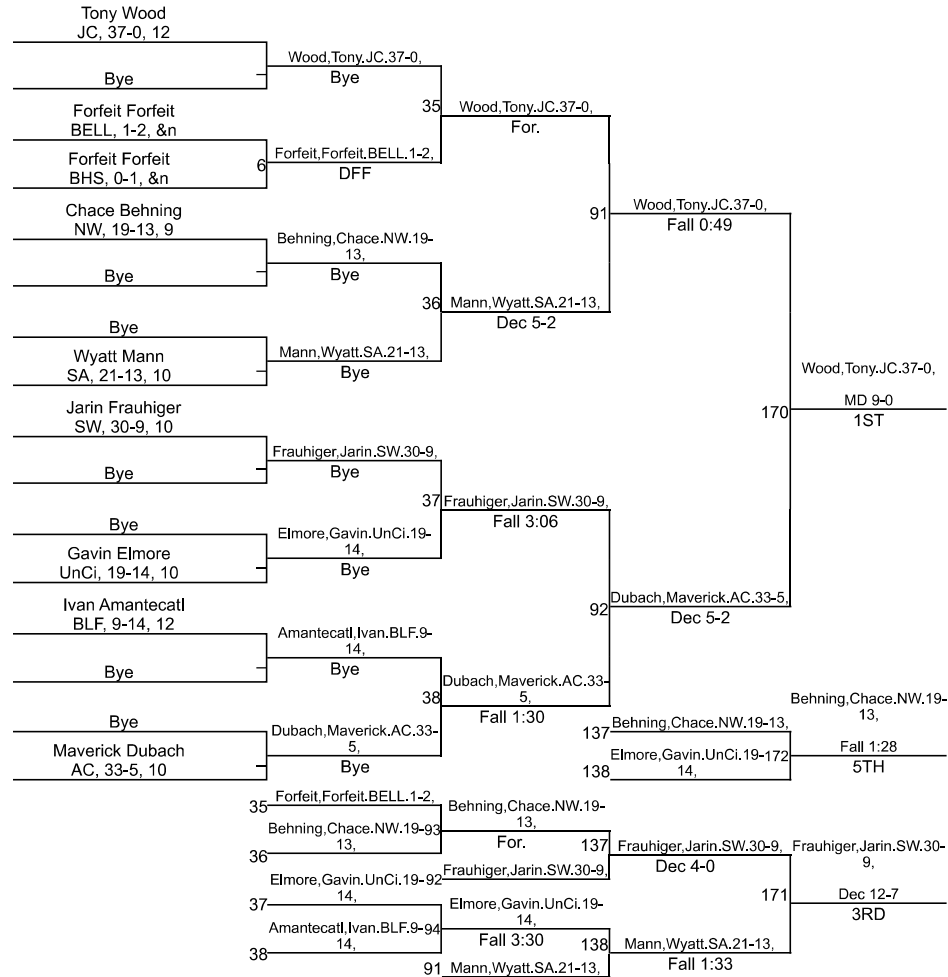

IHSAA Jay County Sectional

138