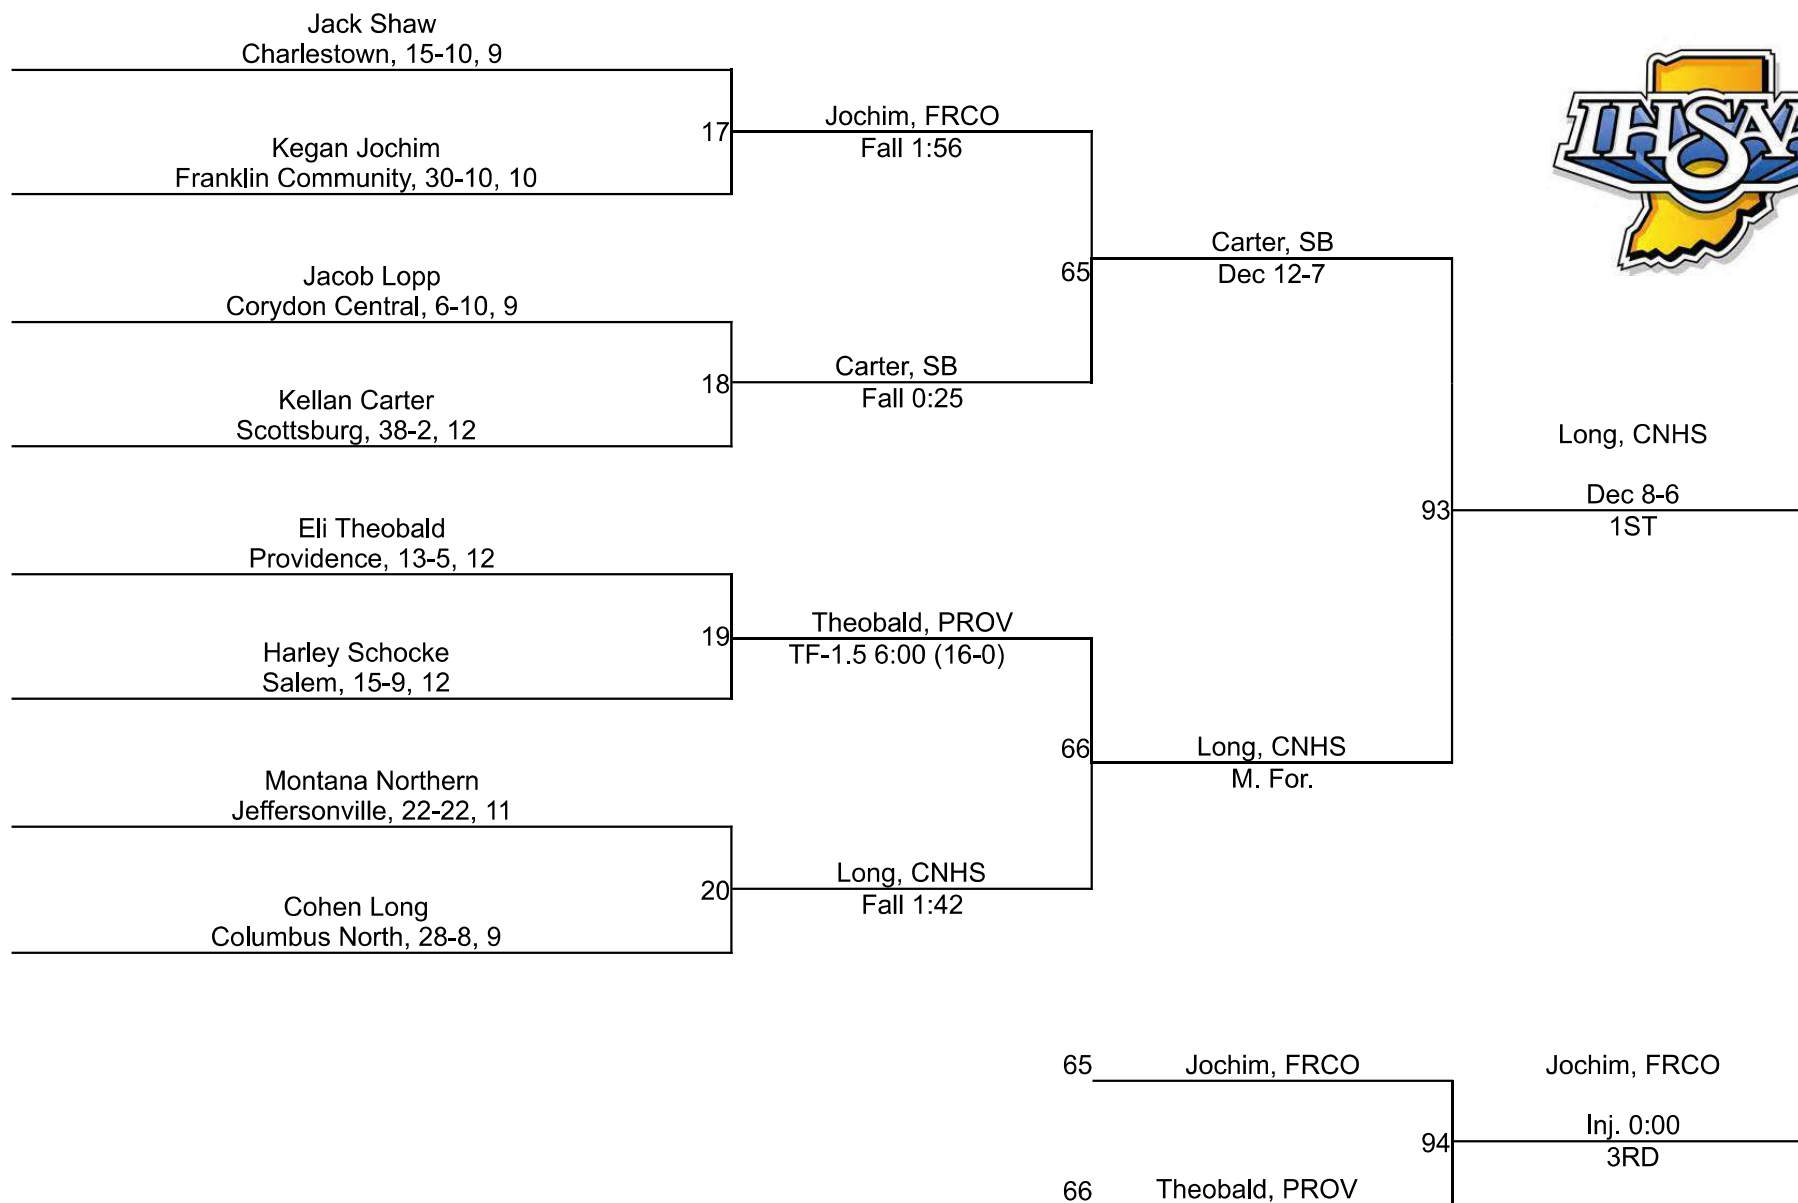

IHSAA Regional @ Jeffersonville

132