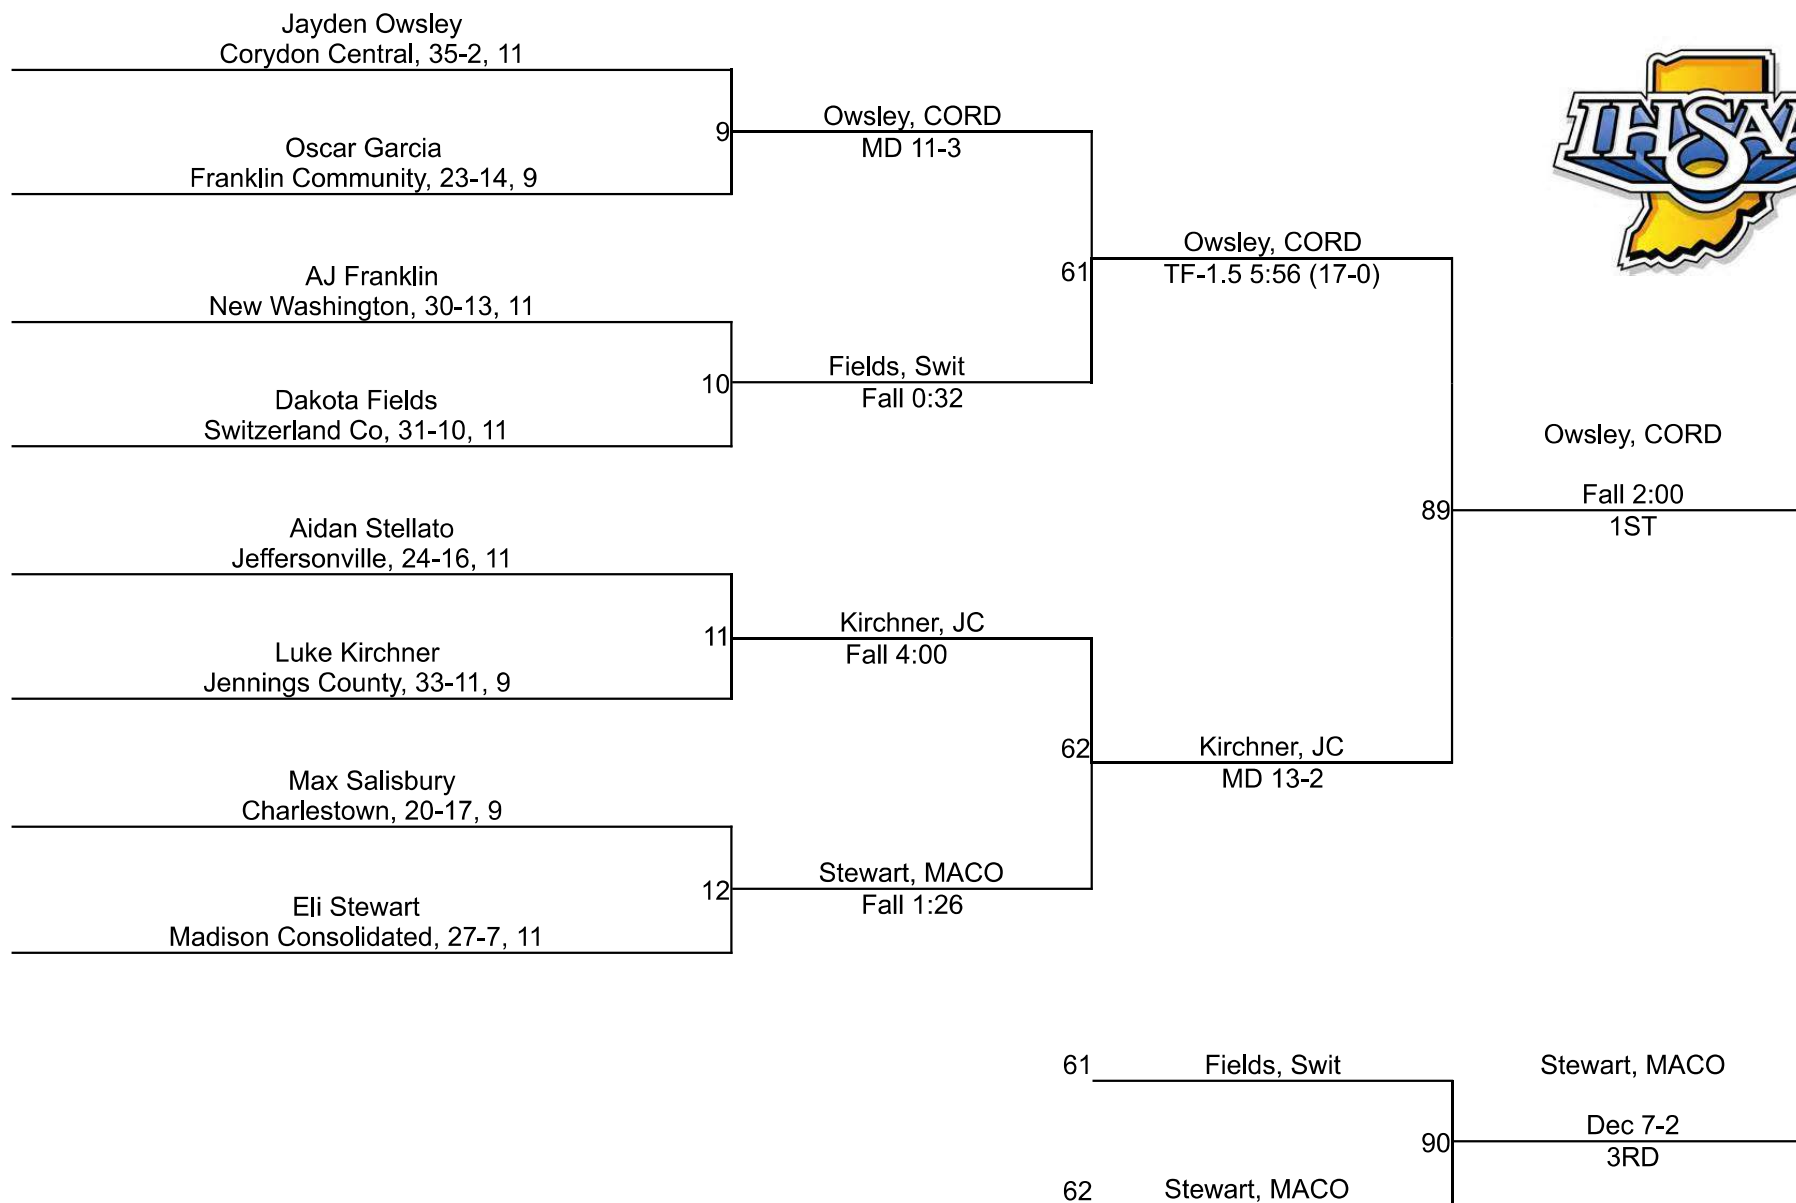

17	New Washington	0.0
17	Silver Creek	0.0
17	West Washington	0.0

IHSAA Regional @ Jeffersonville

106

IHSAA Regional @ Jeffersonville

113

IHSAA Regional @ Jeffersonville

120

IHSAA Regional @ Jeffersonville