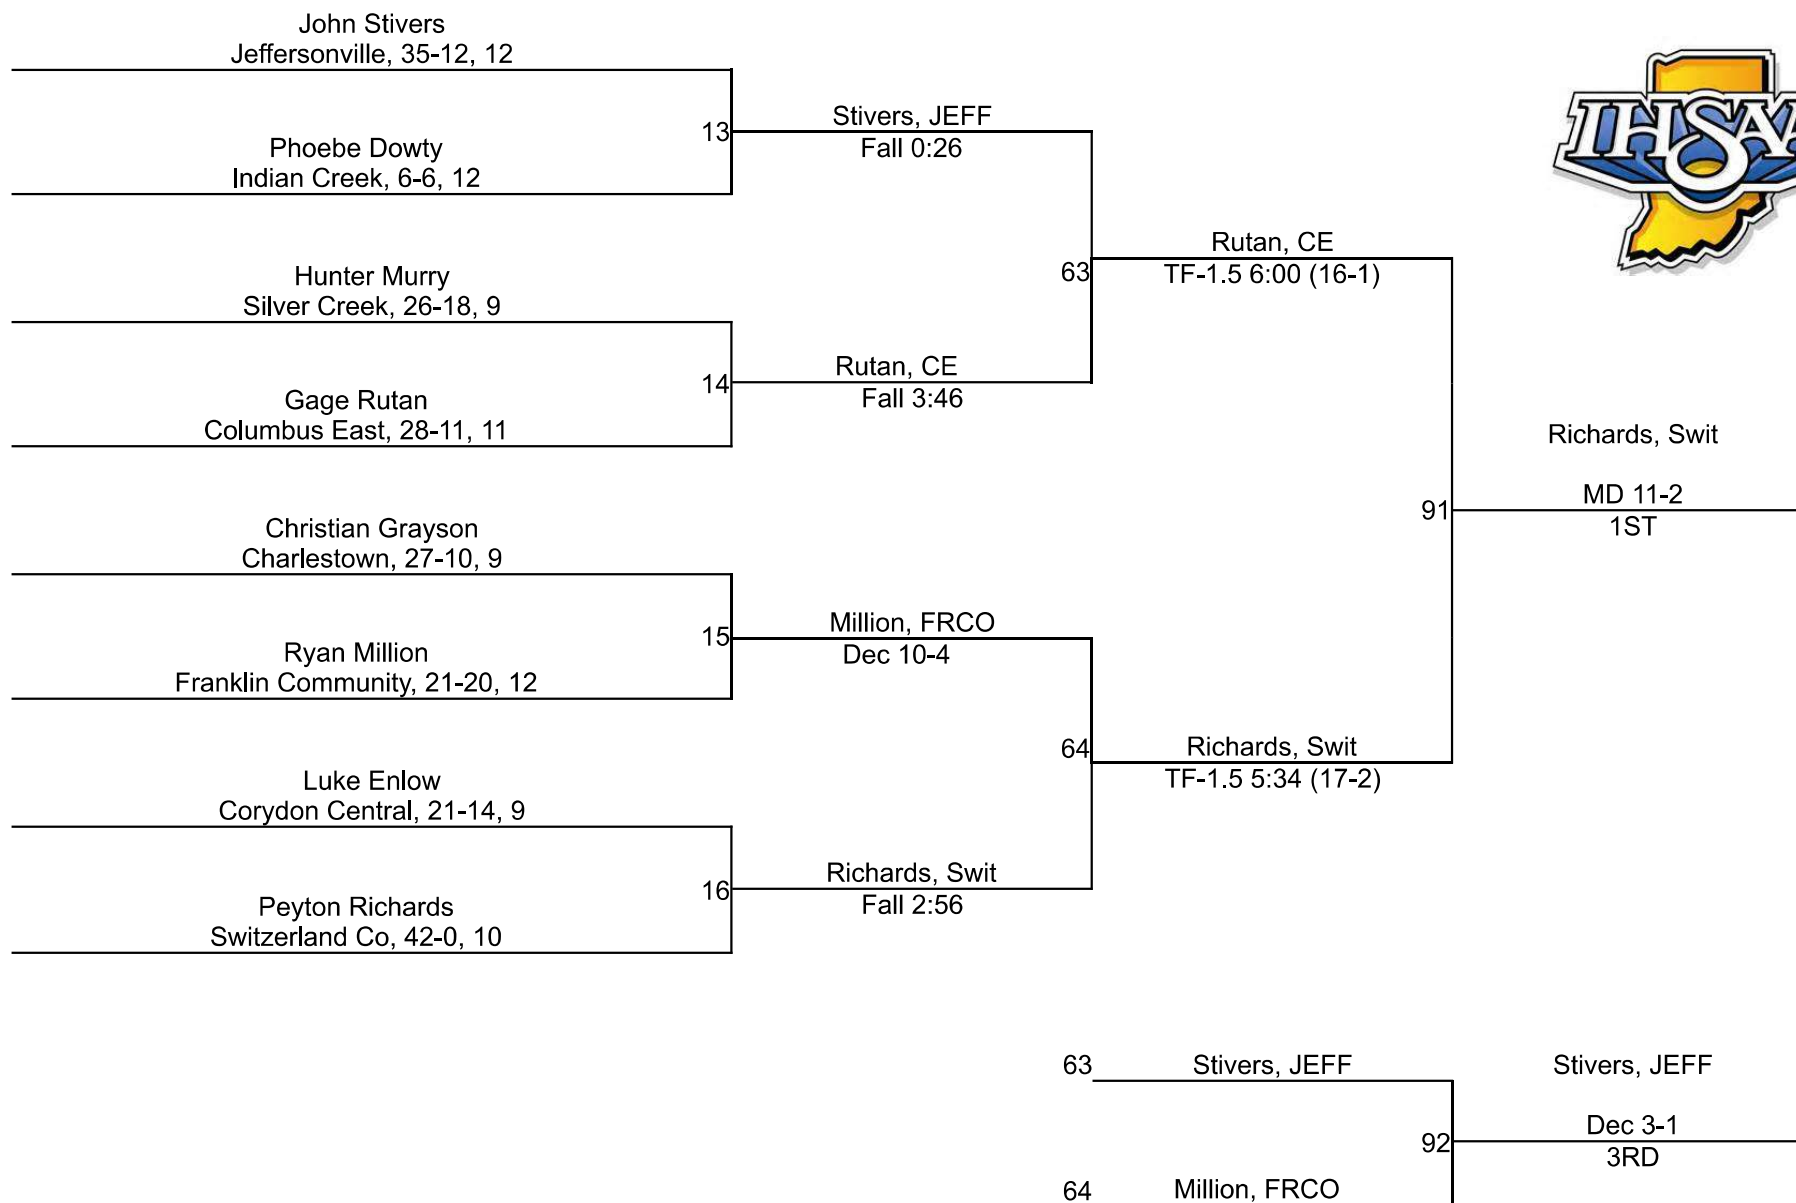

IHSAA Regional @ Jeffersonville

126