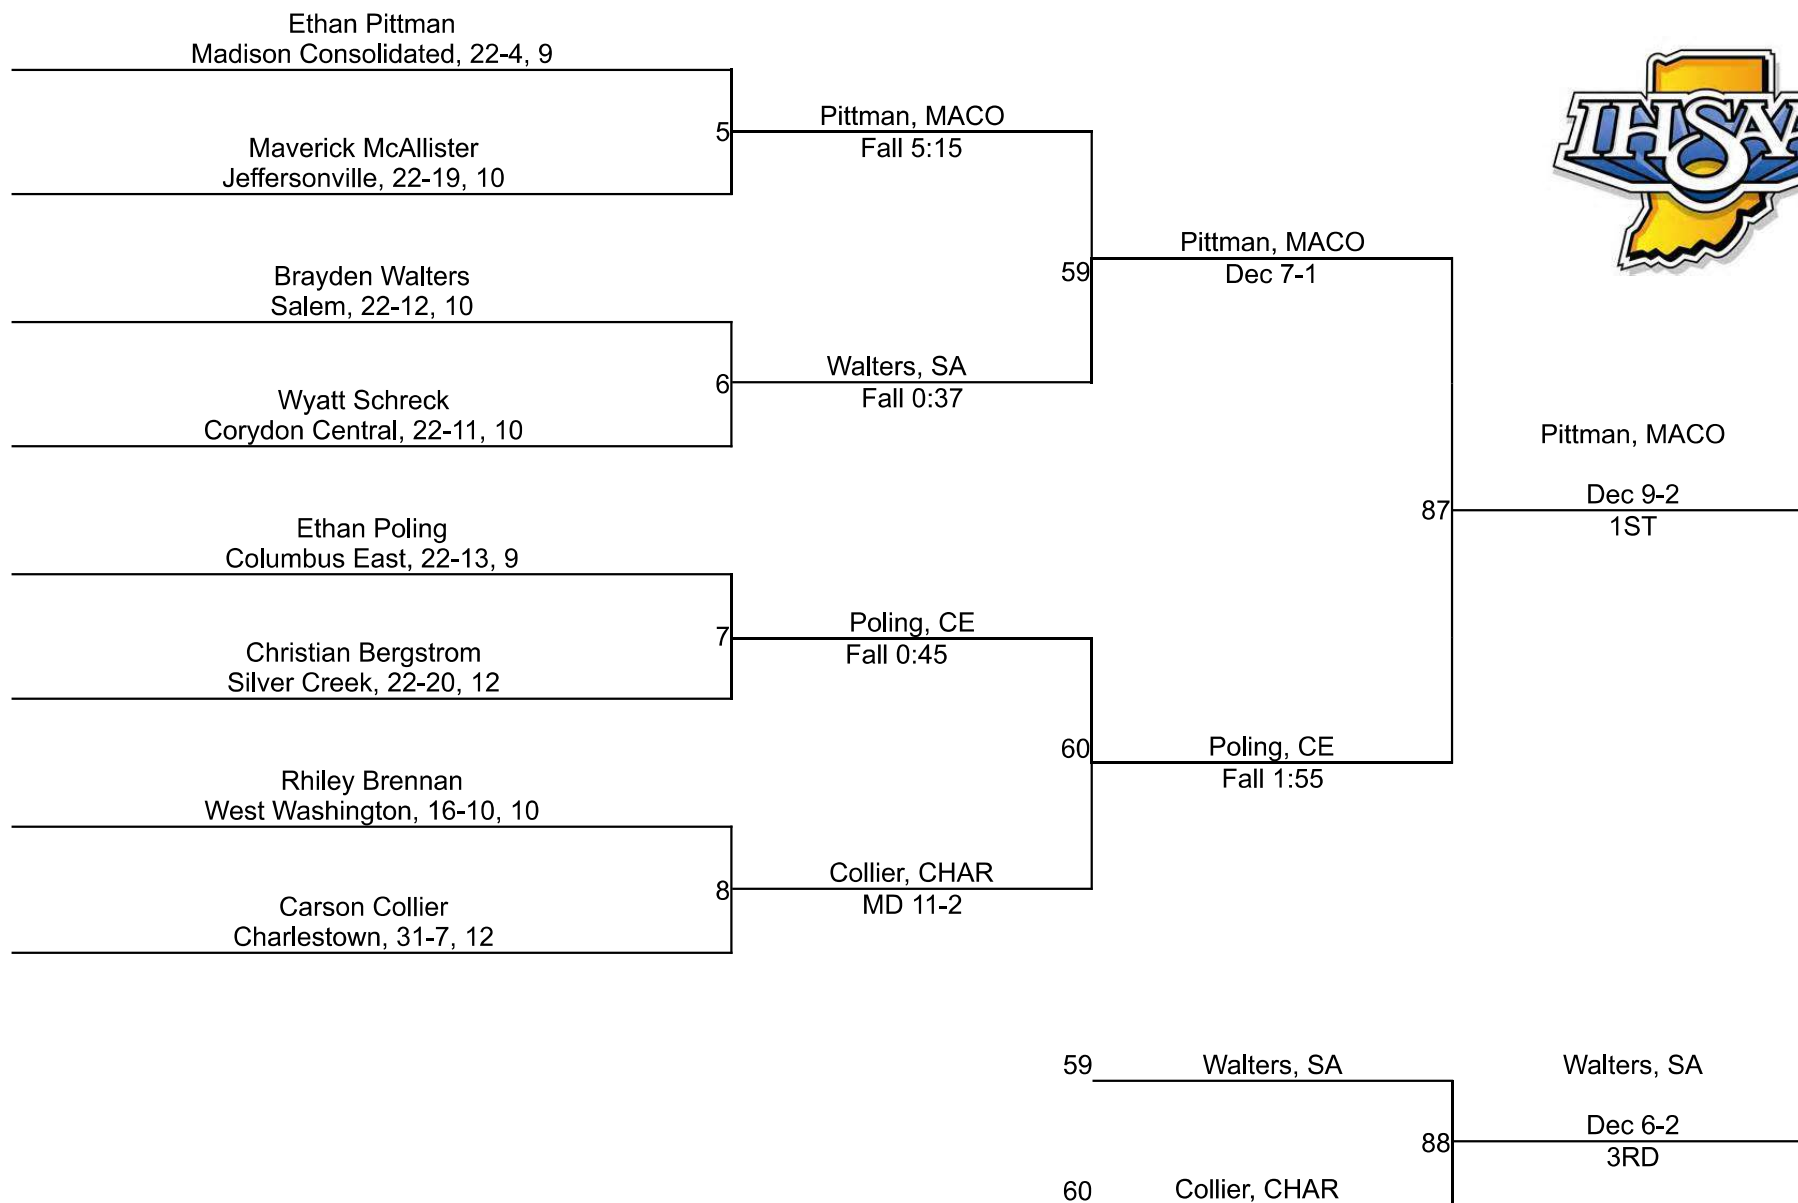

17	New Washington	0.0
17	Silver Creek	0.0
17	West Washington	0.0

IHSAA Regional @ Jeffersonville

106

IHSAA Regional @ Jeffersonville

113

IHSAA Regional @ Jeffersonville

120

IHSAA Regional @ Jeffersonville