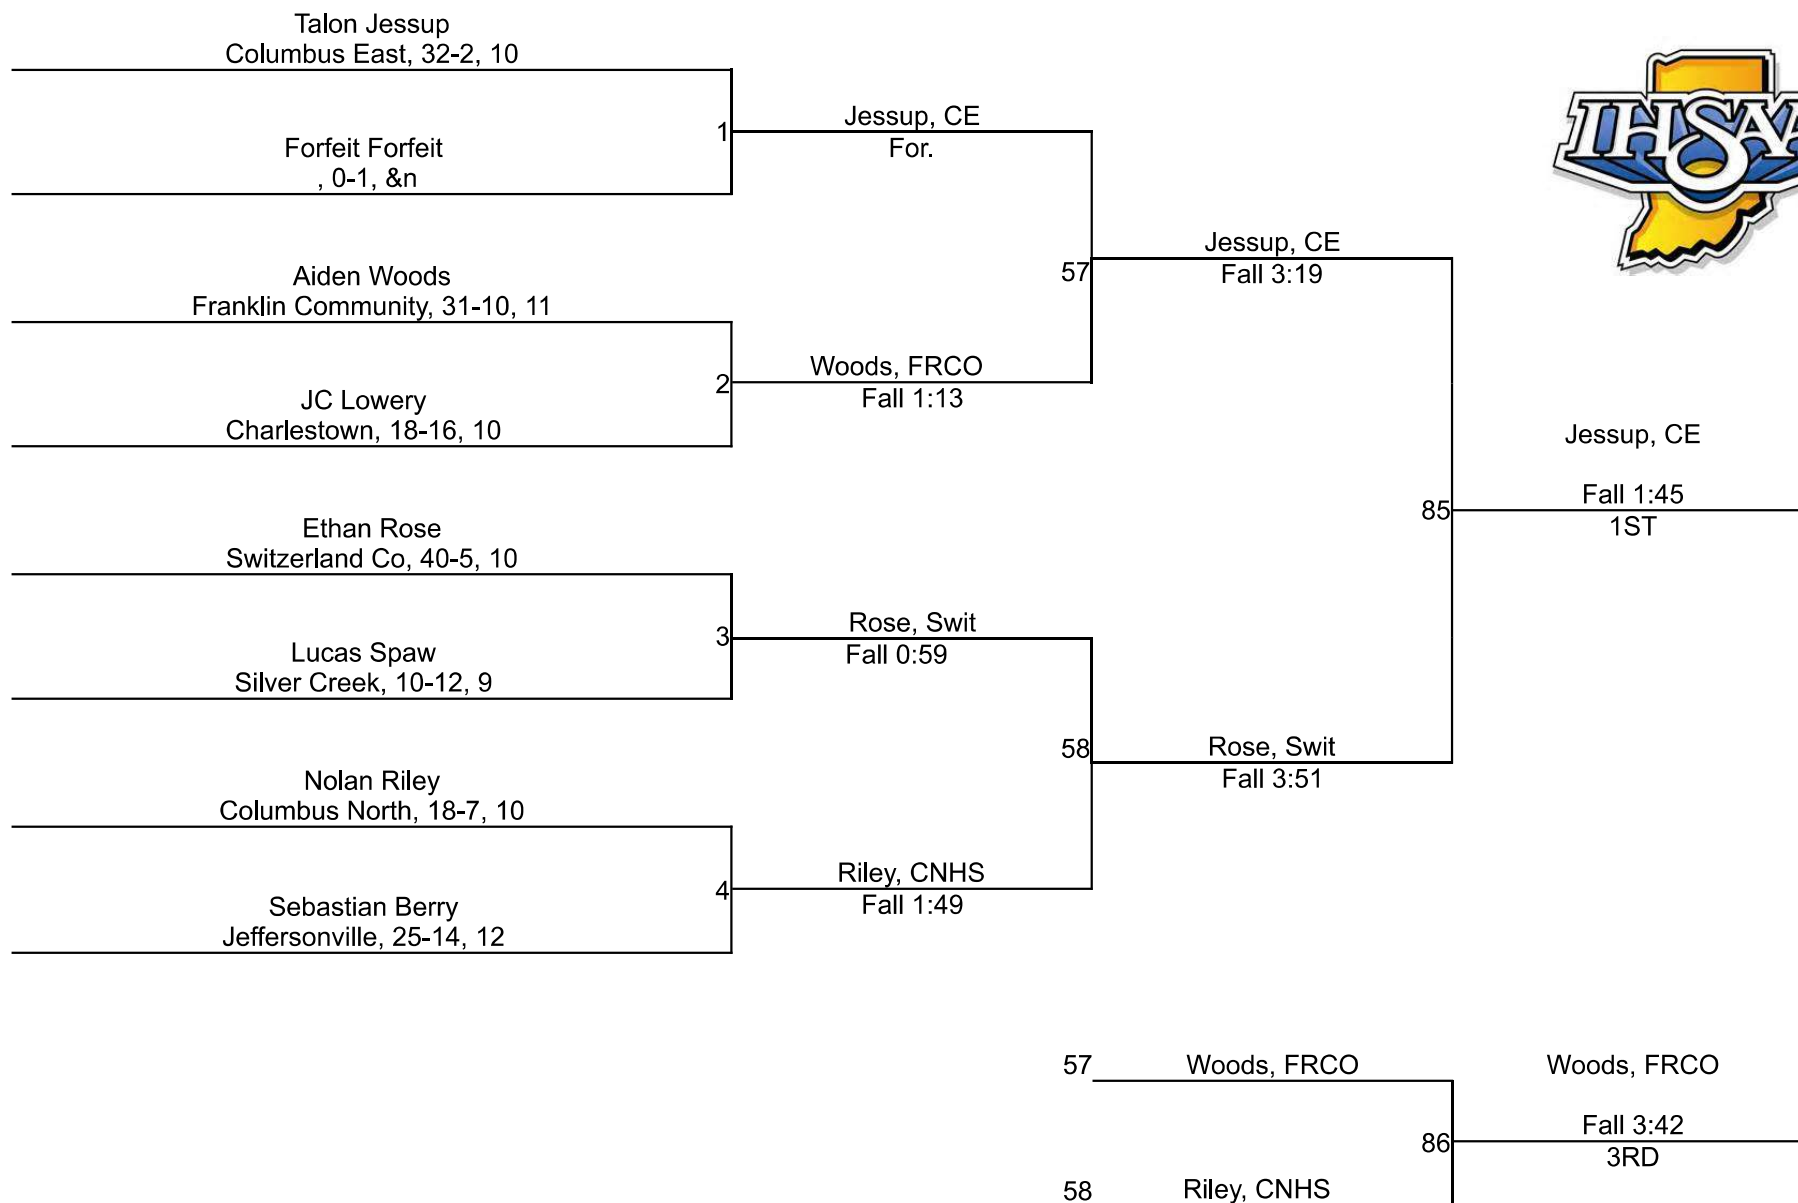

Team Scores

Printed on 02/04/2024 11:31 a.m.

Team Scores		
1	Columbus East	168.5
2	Franklin Community	140.0
3	Columbus North	130.5
4	Switzerland Co	66.5
5	Jeffersonville	59.0
6	Jennings County	55.0
7	Indian Creek	39.0
7	Madison Consolidated	39.0
9	Corydon Central	22.5
10	Charlestown	22.0
11	Salem	19.0
12	Scottsburg	16.0
13	Eastern Pekin	13.0
14	Seymour	9.0
15	Providence	7.5
16	North Harrison	6.0
17	Clarksville	0.0
17	Henryville	0.0

17	New Washington	0.0
17	Silver Creek	0.0
17	West Washington	0.0

IHSAA Regional @ Jeffersonville

106

IHSAA Regional @ Jeffersonville

113

IHSAA Regional @ Jeffersonville

120

IHSAA Regional @ Jeffersonville