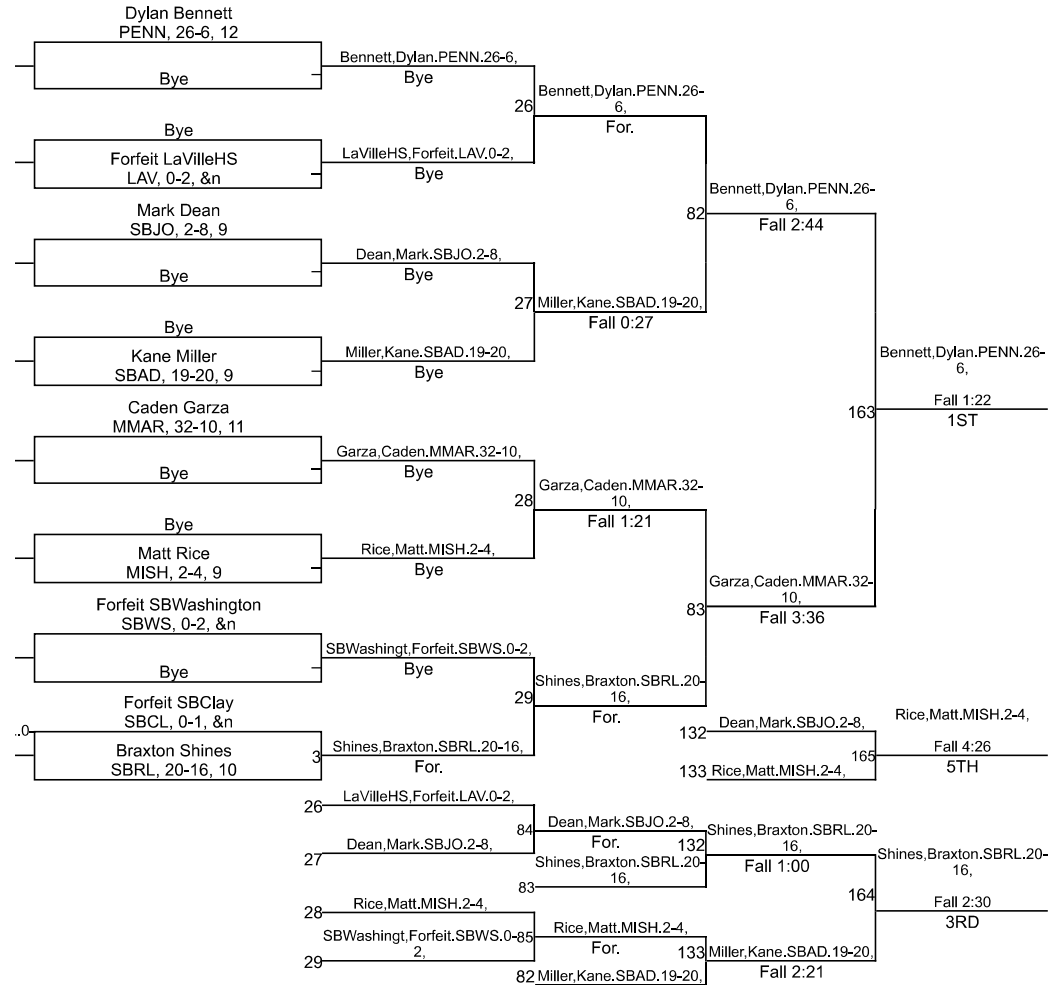

IHSAA Mishawaka Sectional

126