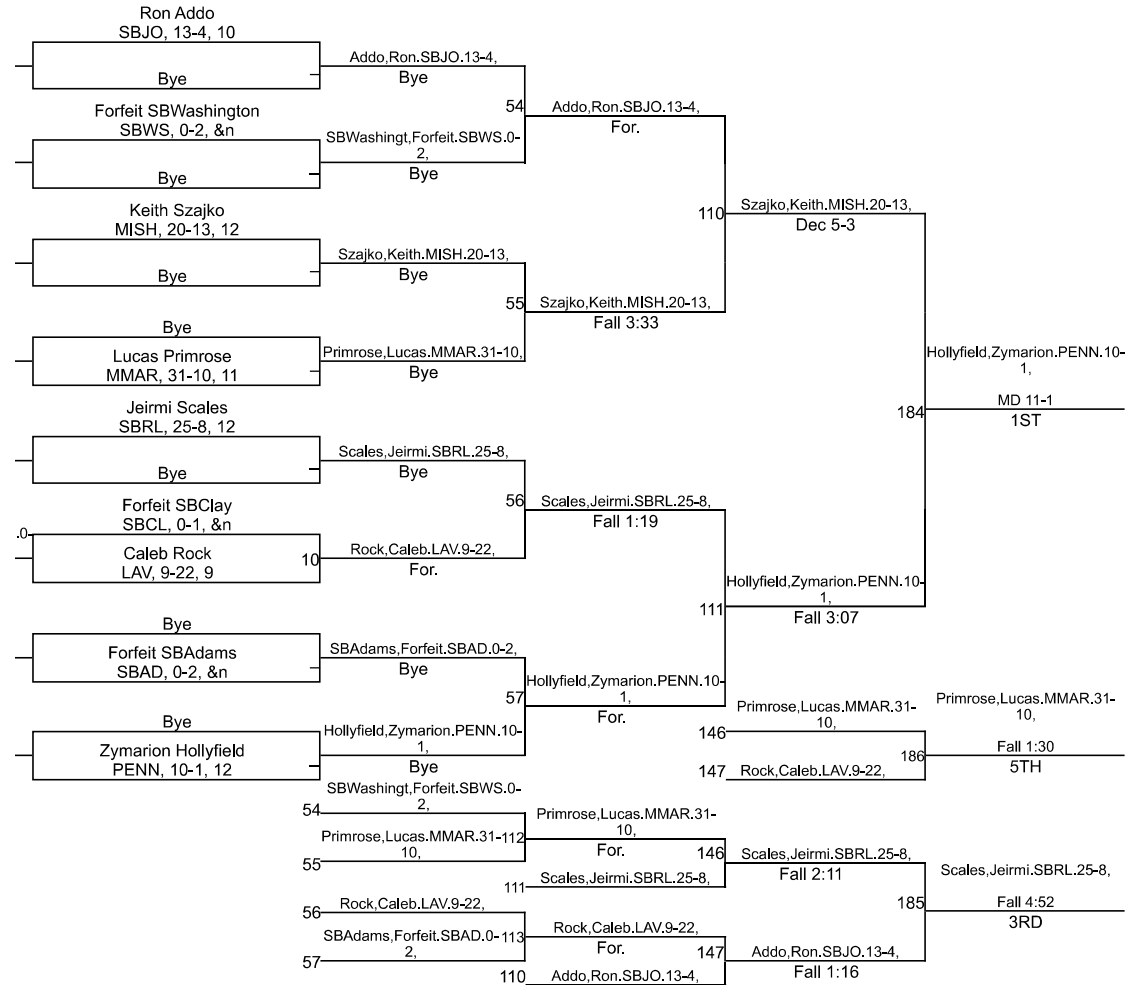

Team Scores

Printed on 01/27/2024 08:25 p.m.

Team Scores		
1	Penn High School	320.5
2	Mishawaka High School	226.0
3	South Bend Riley	195.5
4	LaVille High School	132.0
5	South Bend St. Joseph	116.5
6	Mishawaka Marian High School	110.0
7	South Bend Adams	72.5
8	South Bend Washington High School	64.0
9	South Bend Clay	16.0

IHSAA Mishawaka Sectional

113

IHSAA Mishawaka Sectional

126

IHSAA Mishawaka Sectional

138

IHSAA Mishawaka Sectional

IHSAA Mishawaka Sectional

150

IHSAA Mishawaka Sectional

175

IHSAA Mishawaka Sectional

190