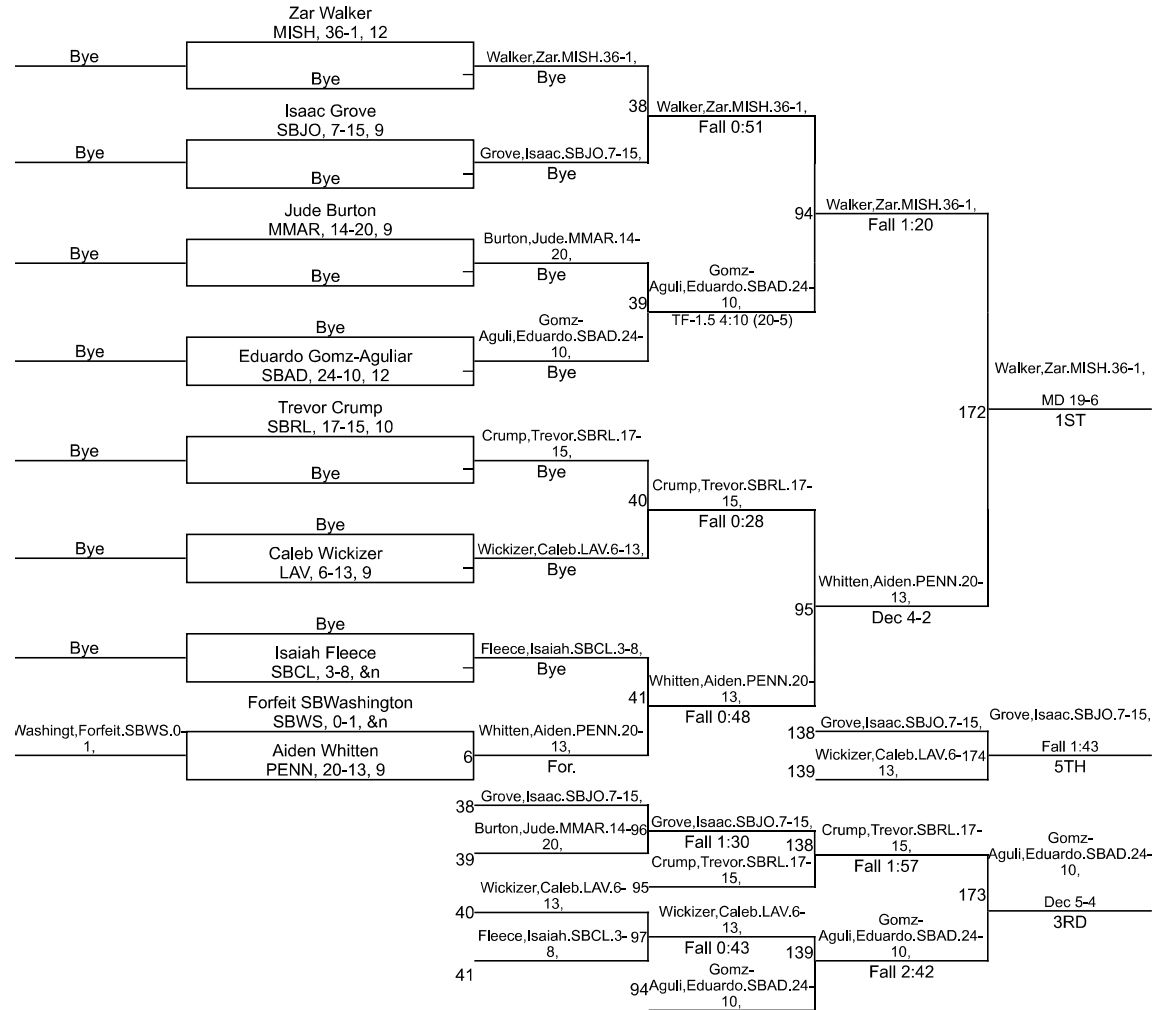

Team Scores

Printed on 01/27/2024 08:25 p.m.

Team Scores		
1	Penn High School	320.5
2	Mishawaka High School	226.0
3	South Bend Riley	195.5
4	LaVille High School	132.0
5	South Bend St. Joseph	116.5
6	Mishawaka Marian High School	110.0
7	South Bend Adams	72.5
8	South Bend Washington High School	64.0
9	South Bend Clay	16.0

IHSAA Mishawaka Sectional

113

IHSAA Mishawaka Sectional

126

IHSAA Mishawaka Sectional

138

IHSAA Mishawaka Sectional

IHSAA Mishawaka Sectional