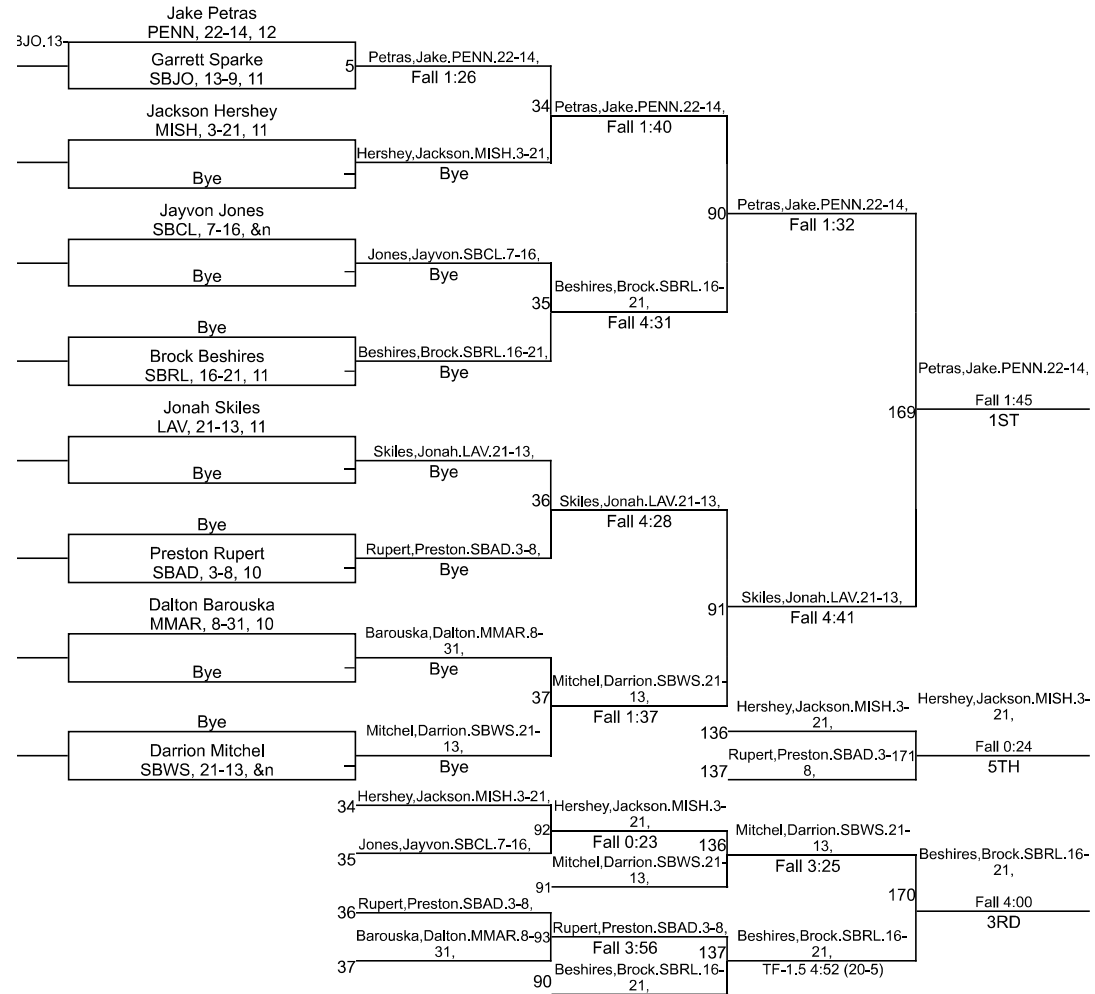

Team Scores

Printed on 01/27/2024 08:25 p.m.

Team Scores		
1	Penn High School	320.5
2	Mishawaka High School	226.0
3	South Bend Riley	195.5
4	LaVille High School	132.0
5	South Bend St. Joseph	116.5
6	Mishawaka Marian High School	110.0
7	South Bend Adams	72.5
8	South Bend Washington High School	64.0
9	South Bend Clay	16.0

IHSAA Mishawaka Sectional

113

IHSAA Mishawaka Sectional

126

IHSAA Mishawaka Sectional

138

IHSAA Mishawaka Sectional

IHSAA Mishawaka Sectional

150

IHSAA Mishawaka Sectional

175

IHSAA Mishawaka Sectional

190