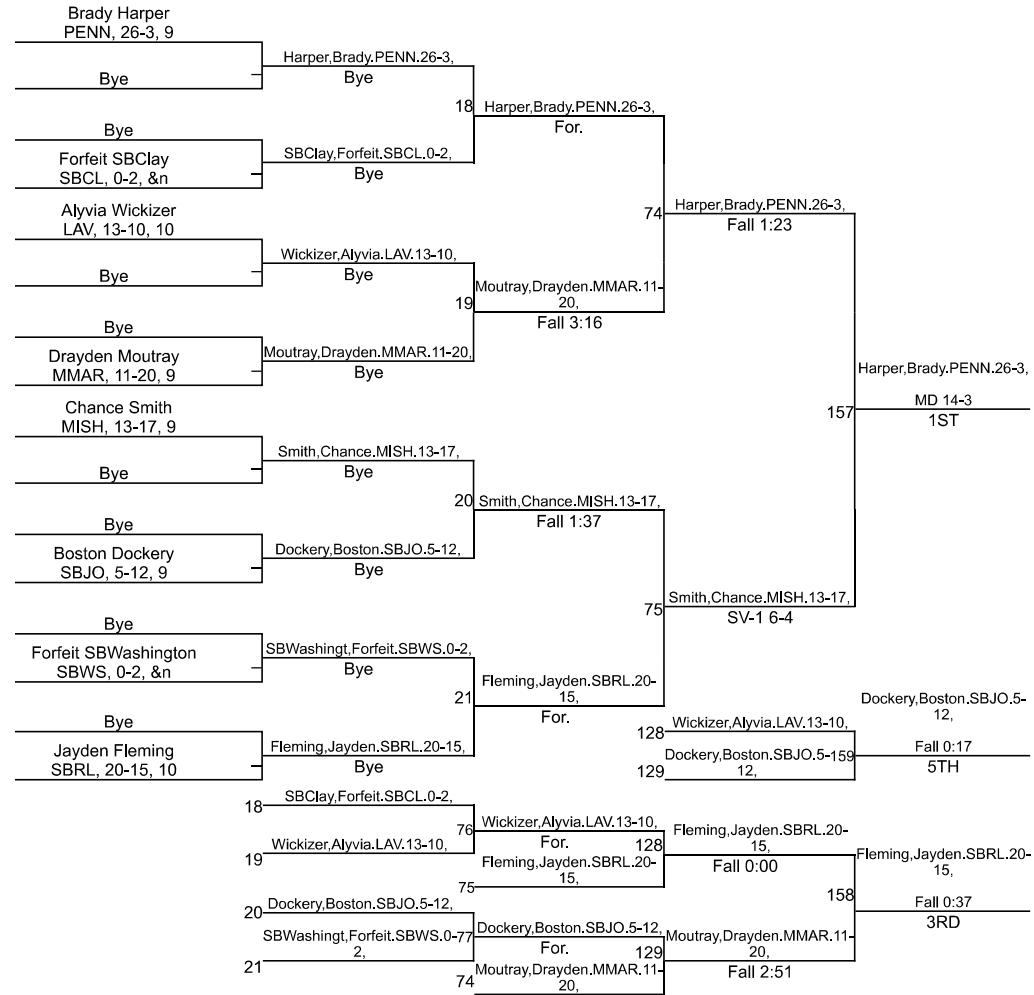

IHSAA Mishawaka Sectional

113