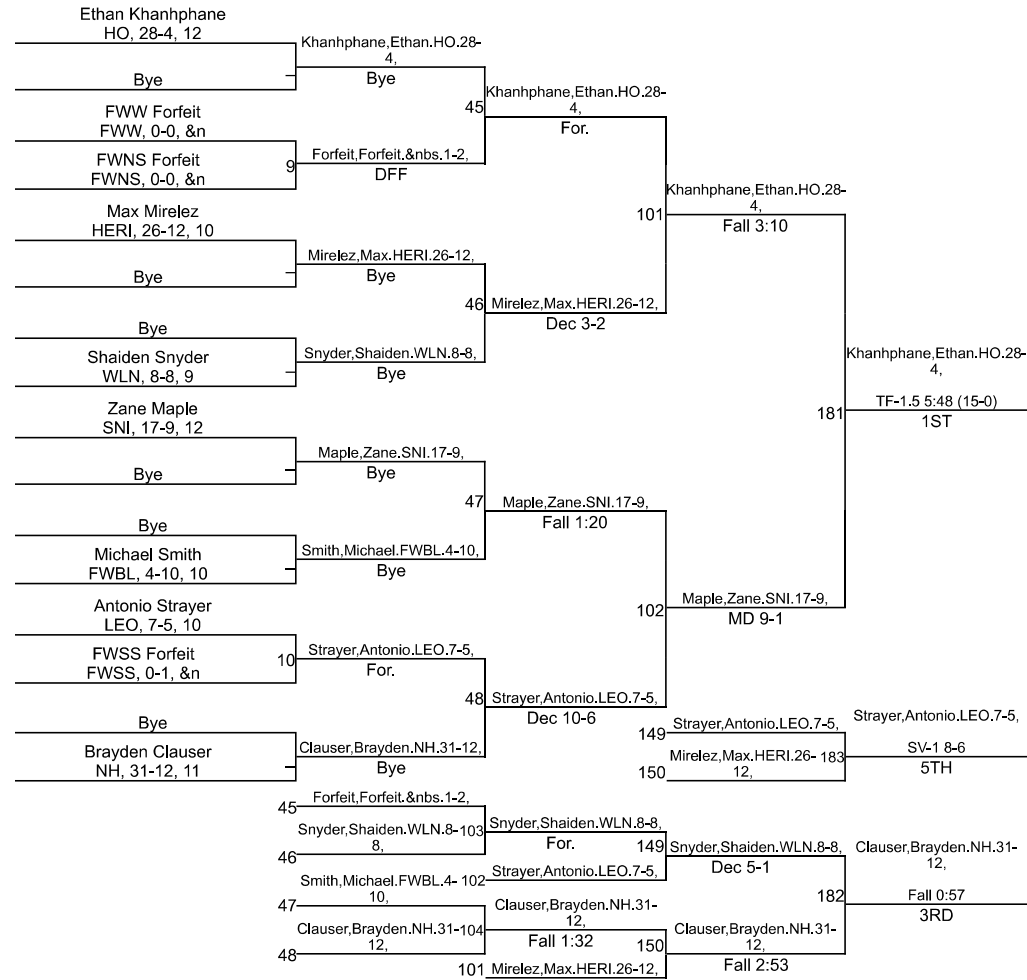

IHSAA New Haven Sectional

132