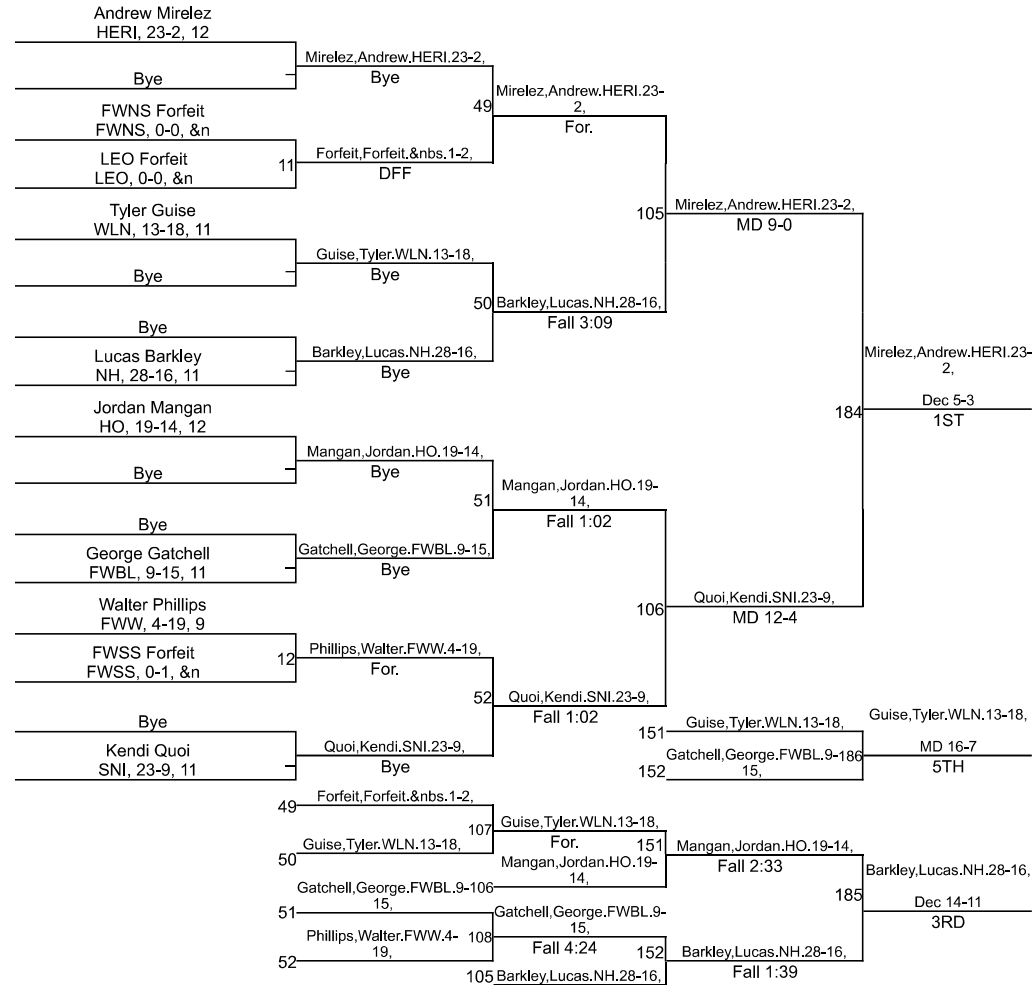

IHSAA New Haven Sectional

138