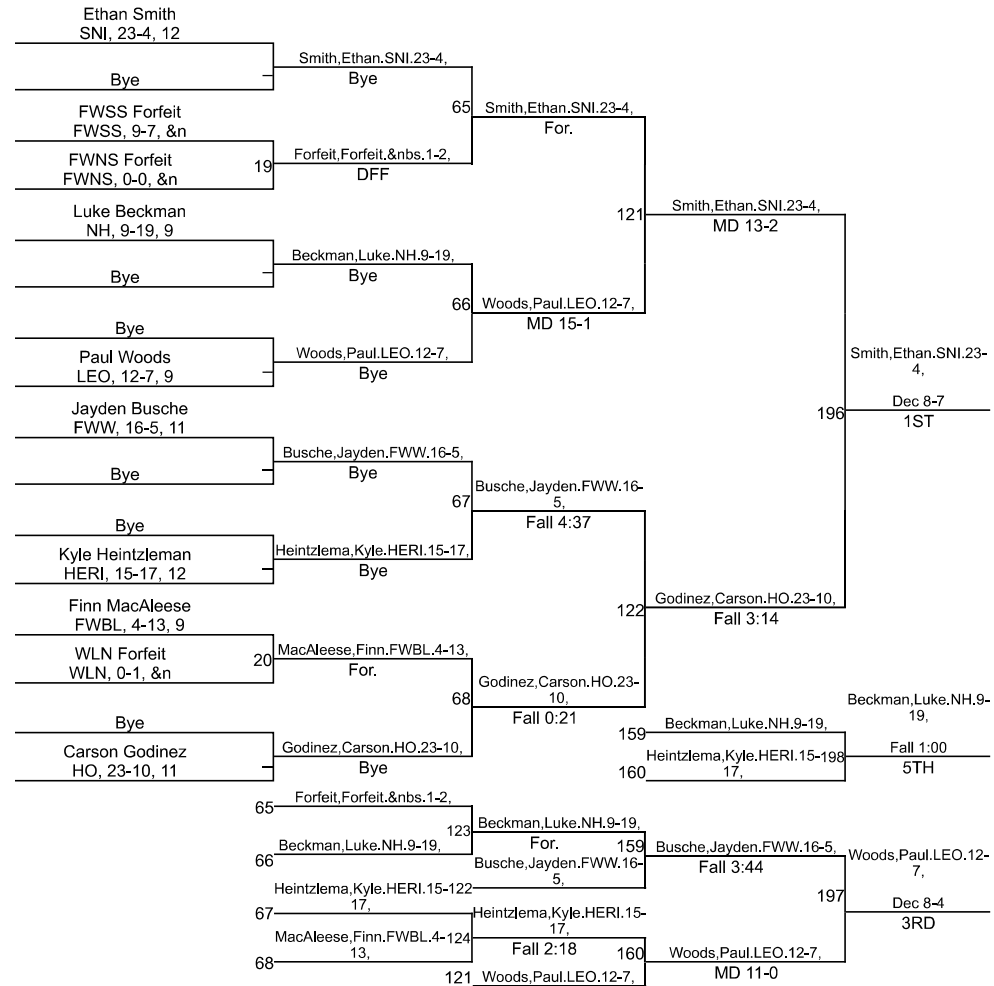

IHSAA New Haven Sectional

165