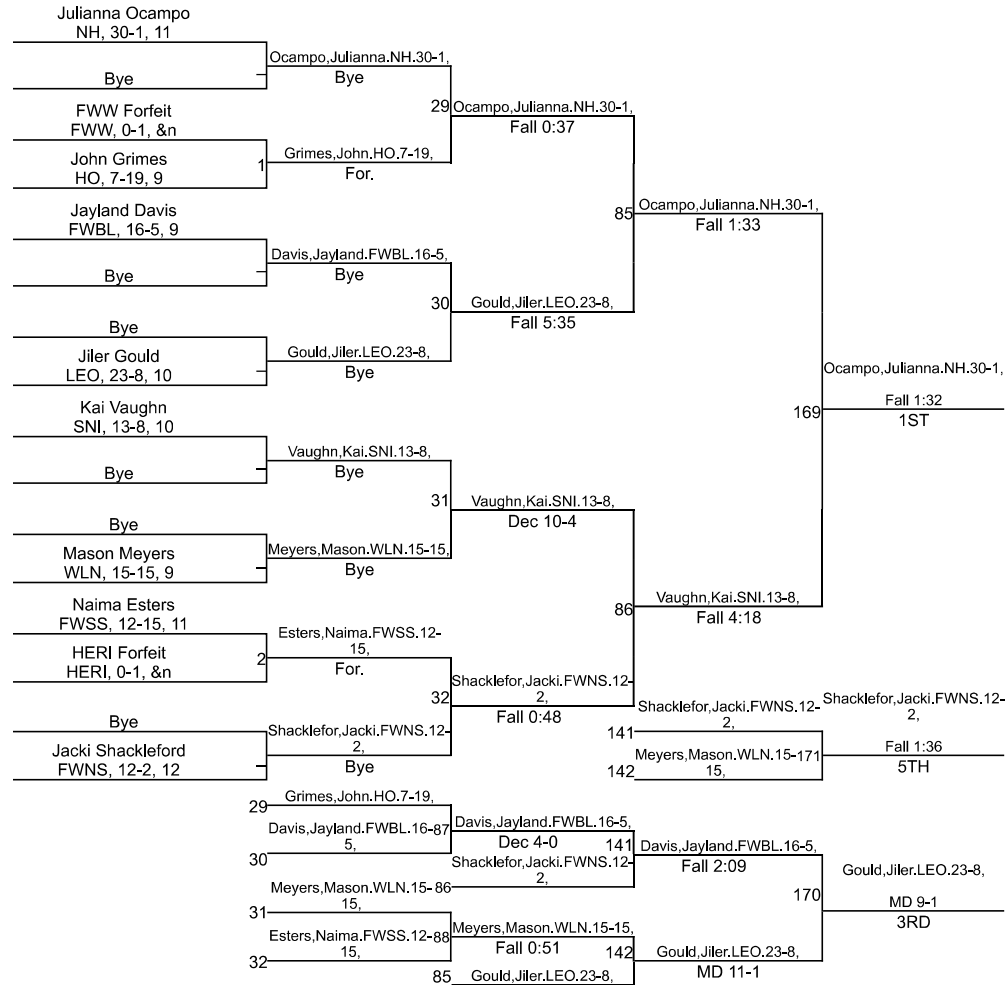

# Team Scores

Printed on 01/27/2024 08:28 p.m.

Team Scores		
1	New Haven	250.0
2	Fort Wayne Snider	245.5
3	Homestead	230.5
4	Leo	194.0
5	Woodlan	89.0
6	Heritage	74.0
7	Fort Wayne Bishop Luers	48.5
8	Fort Wayne Wayne	34.0
9	Fort Wayne North Side	22.0
10	Fort Wayne South Side	14.0

# IHSAA New Haven Sectional