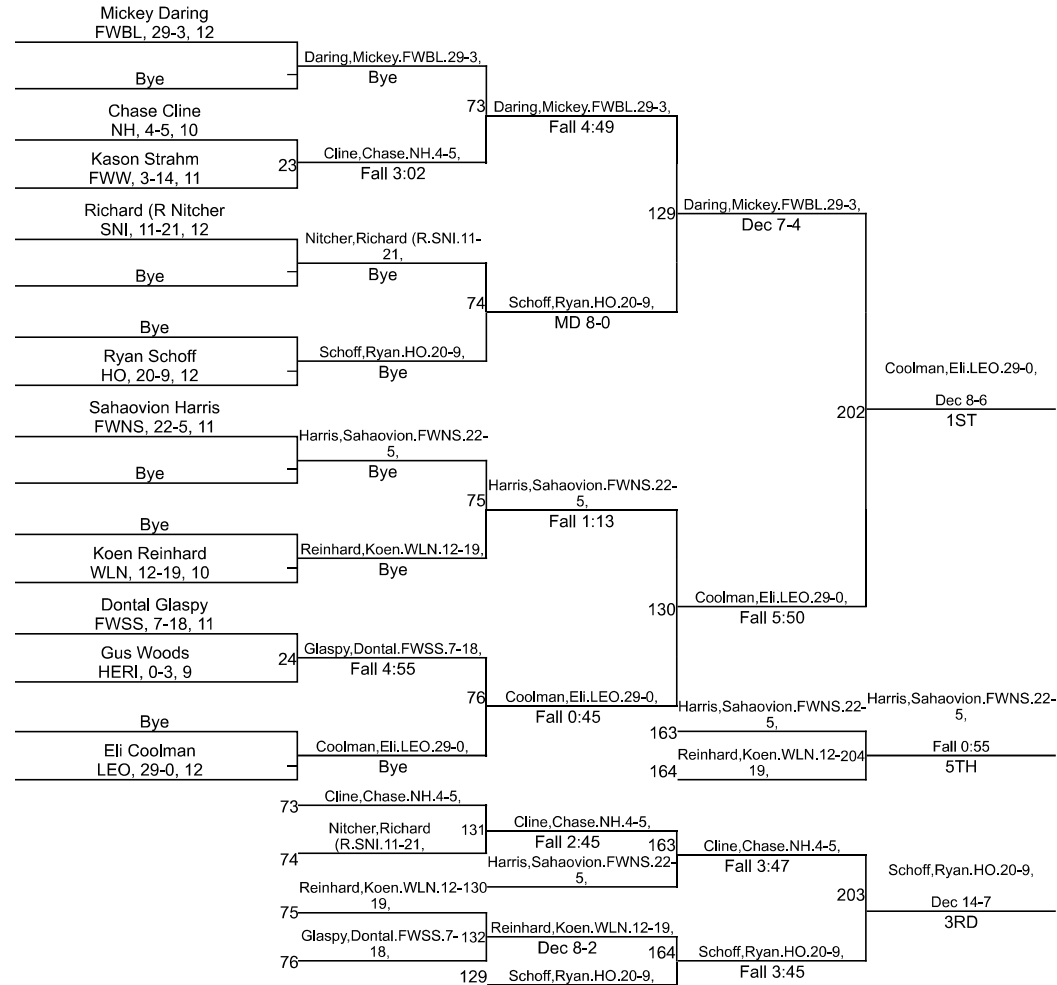

IHSAA New Haven Sectional

190