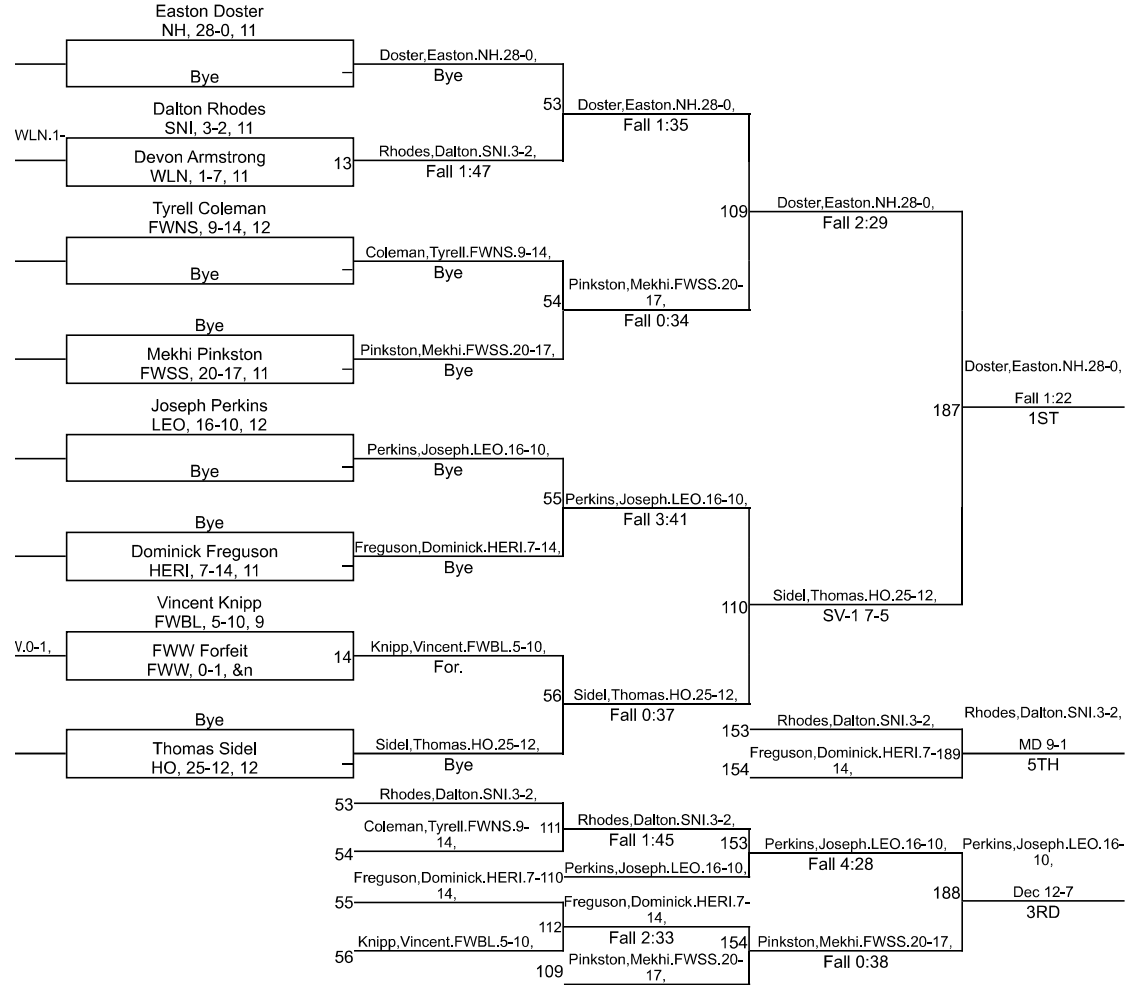

IHSAA New Haven Sectional