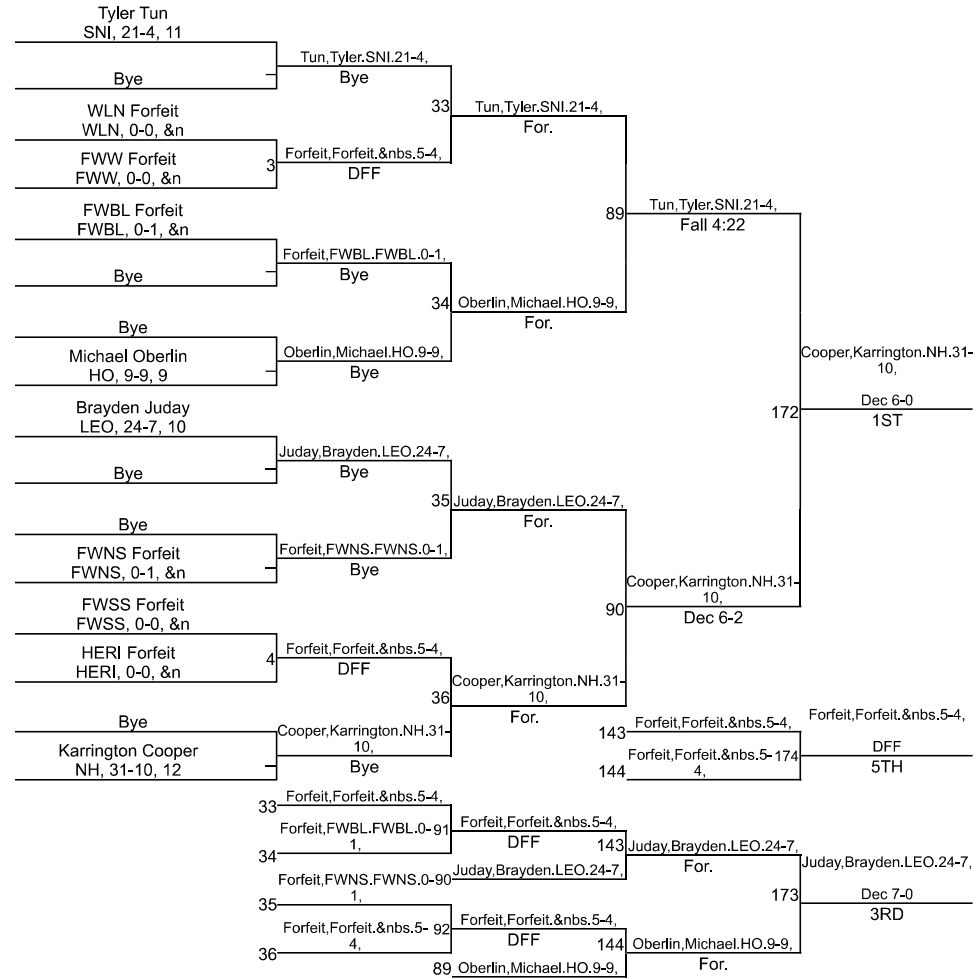

IHSAA New Haven Sectional