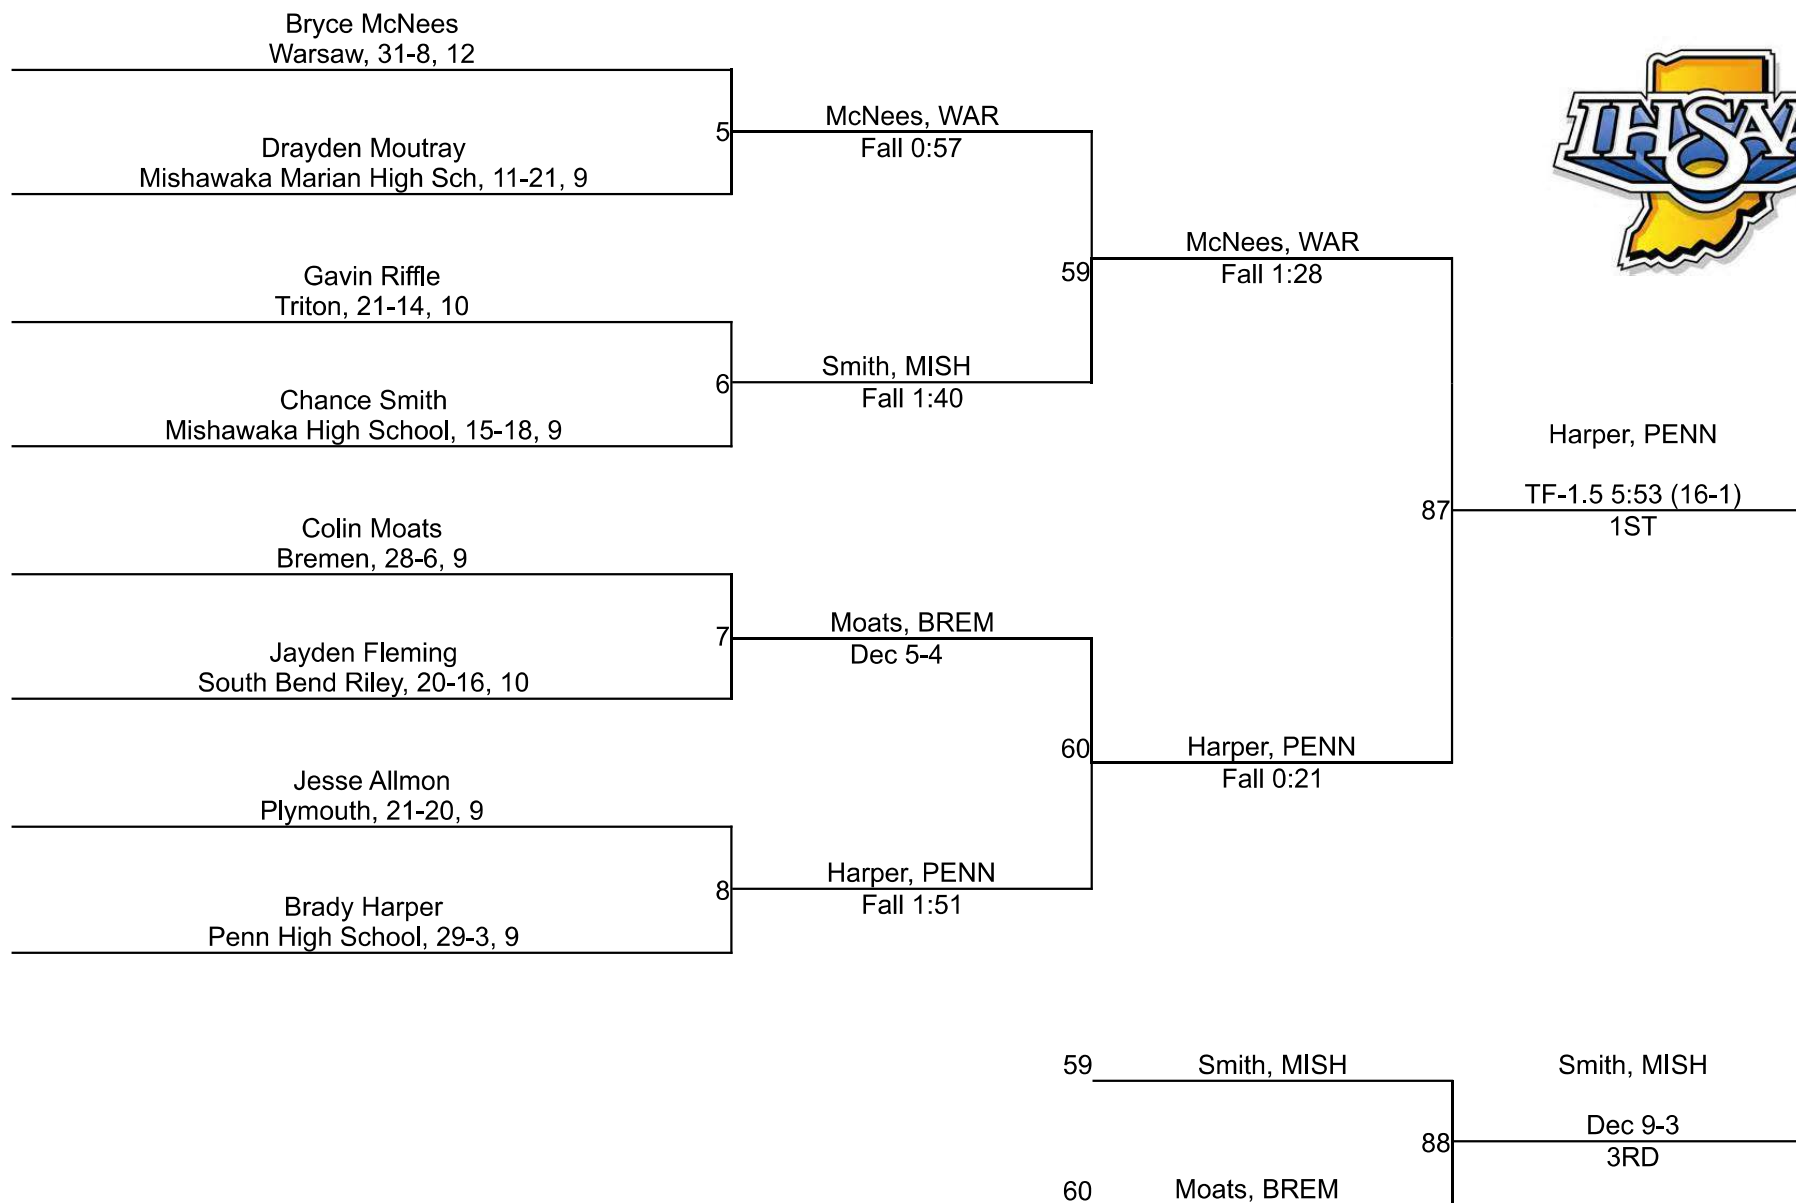

IHSAA Regional @ Penn

113