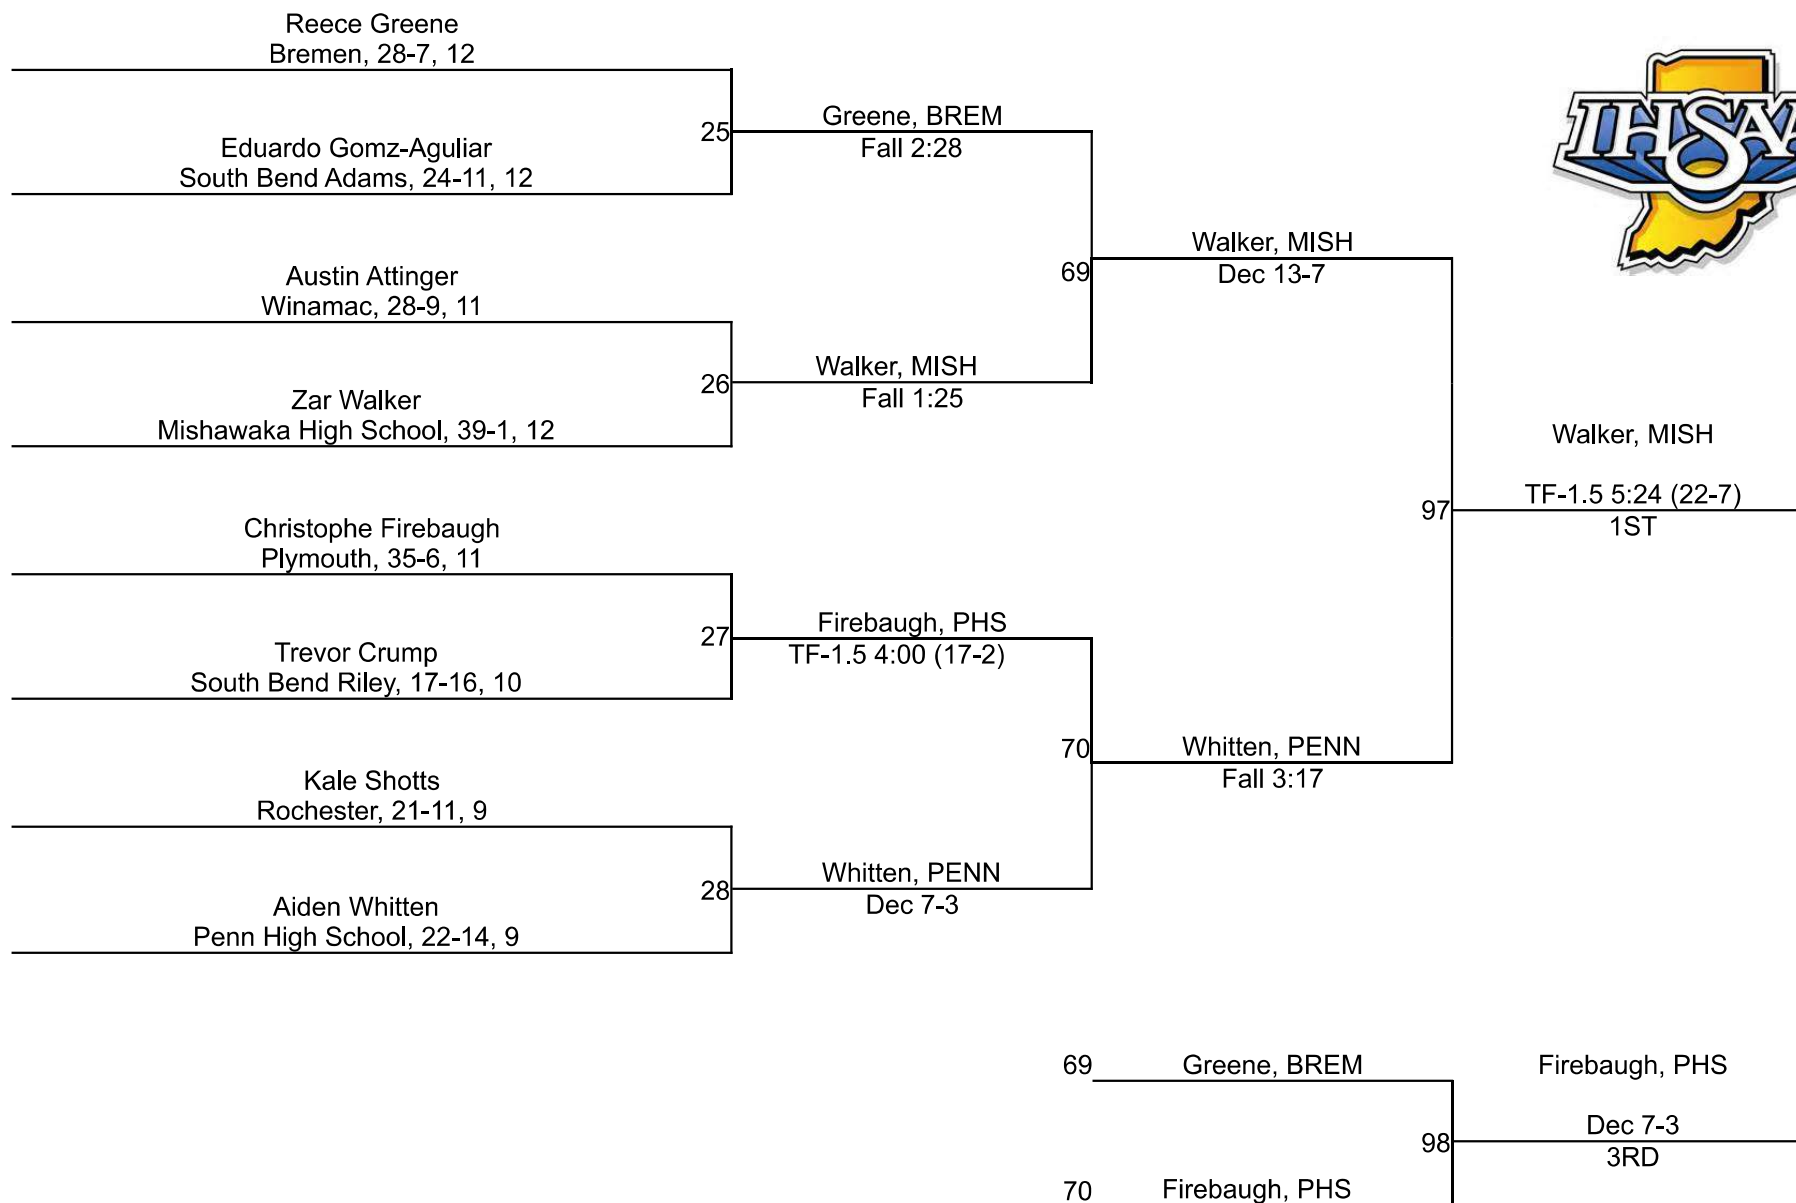

IHSAA Regional @ Penn

144