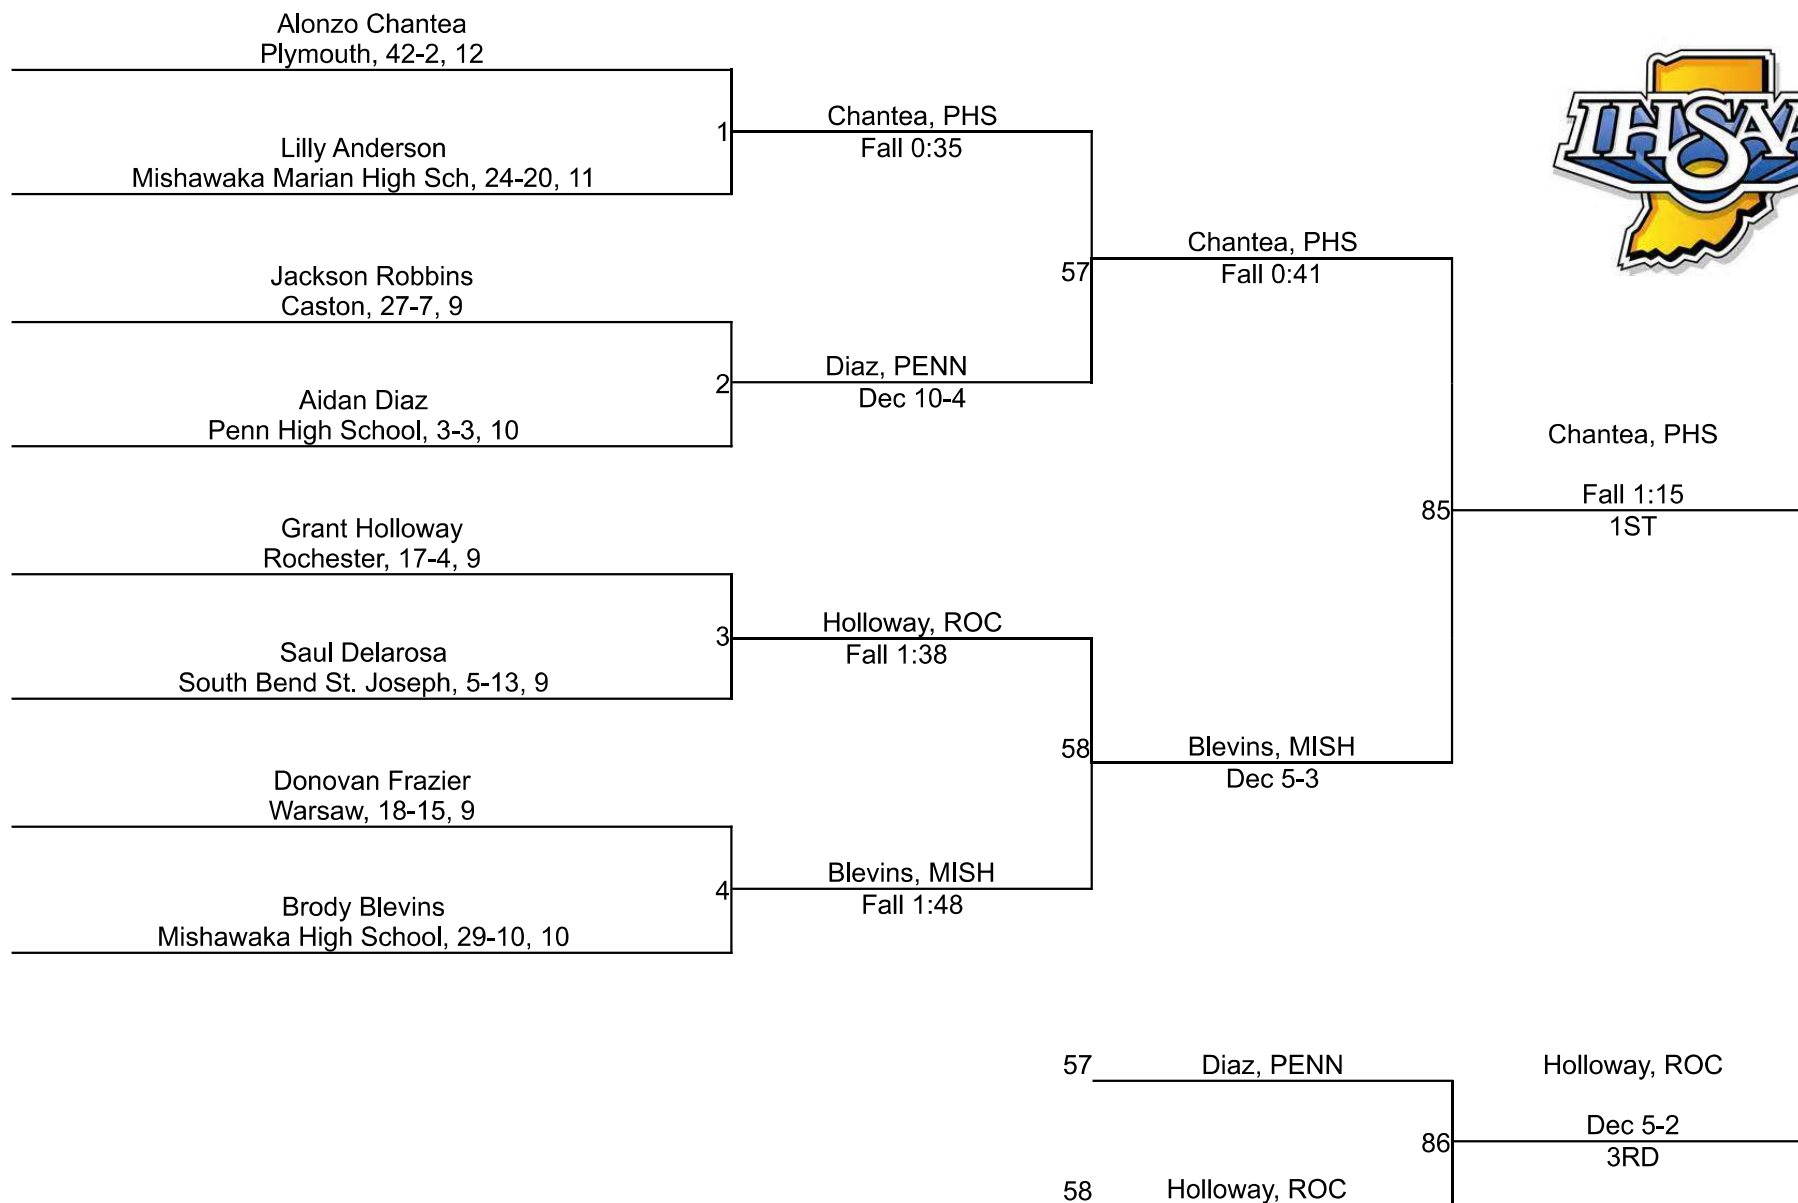

IHSAA Regional @ Penn

106