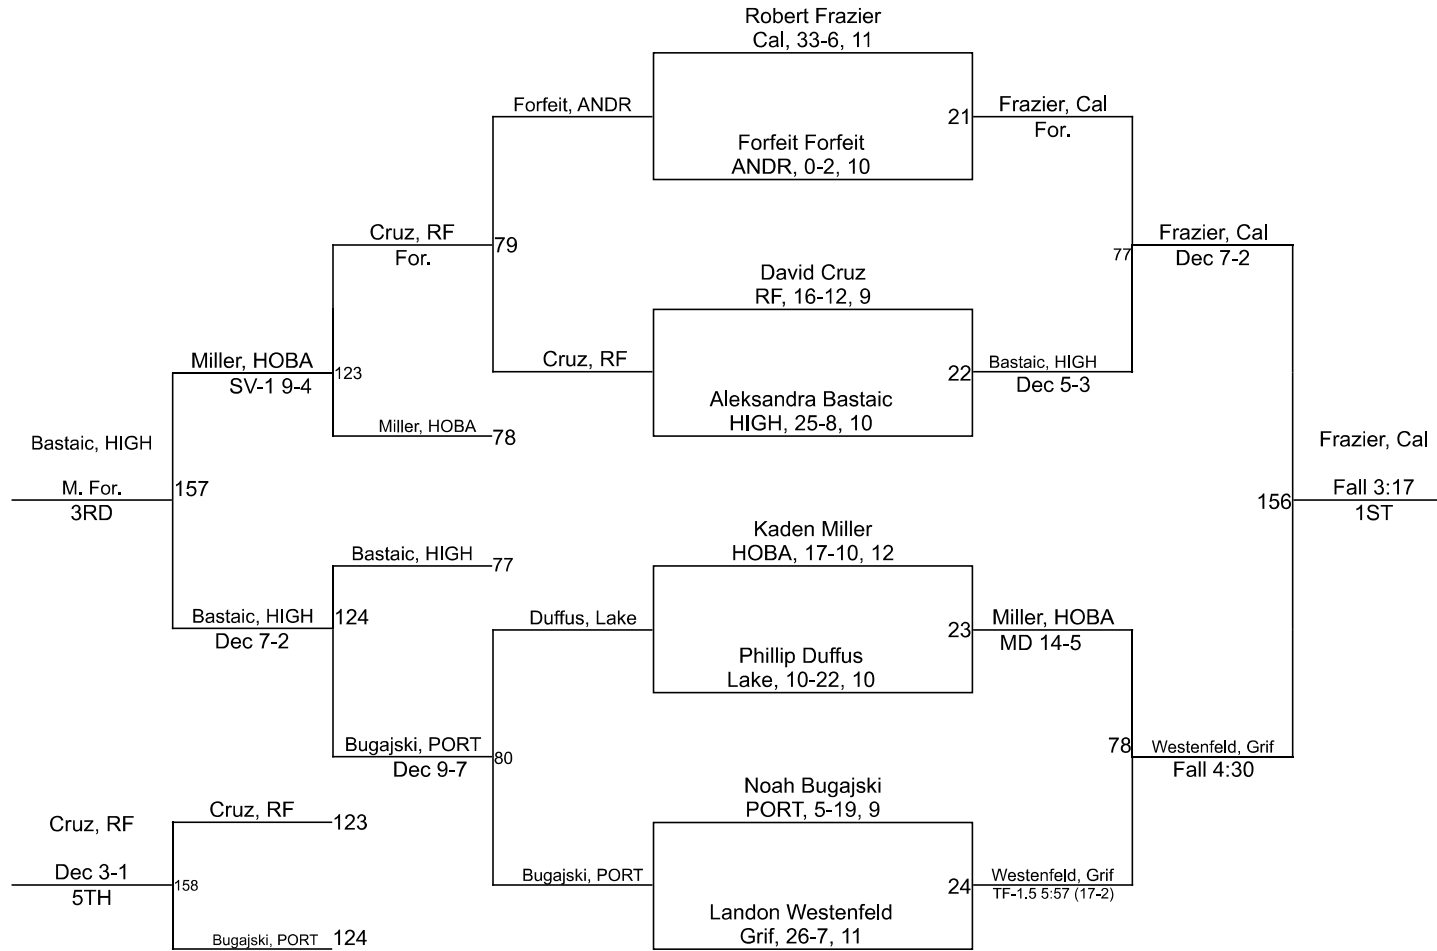

Team Scores

Printed on 01/27/2024 09:36 p.m.

Team Scores		
1	Portage	267.0
2	Hobart	247.0
3	Highland	163.0
4	River Forest	148.0
5	Calumet	138.0
6	Griffith	132.5
7	Lake Station	98.0
8	Andrean	23.0

IHSAA Portage Sectional

120

IHSAA Portage Sectional

175