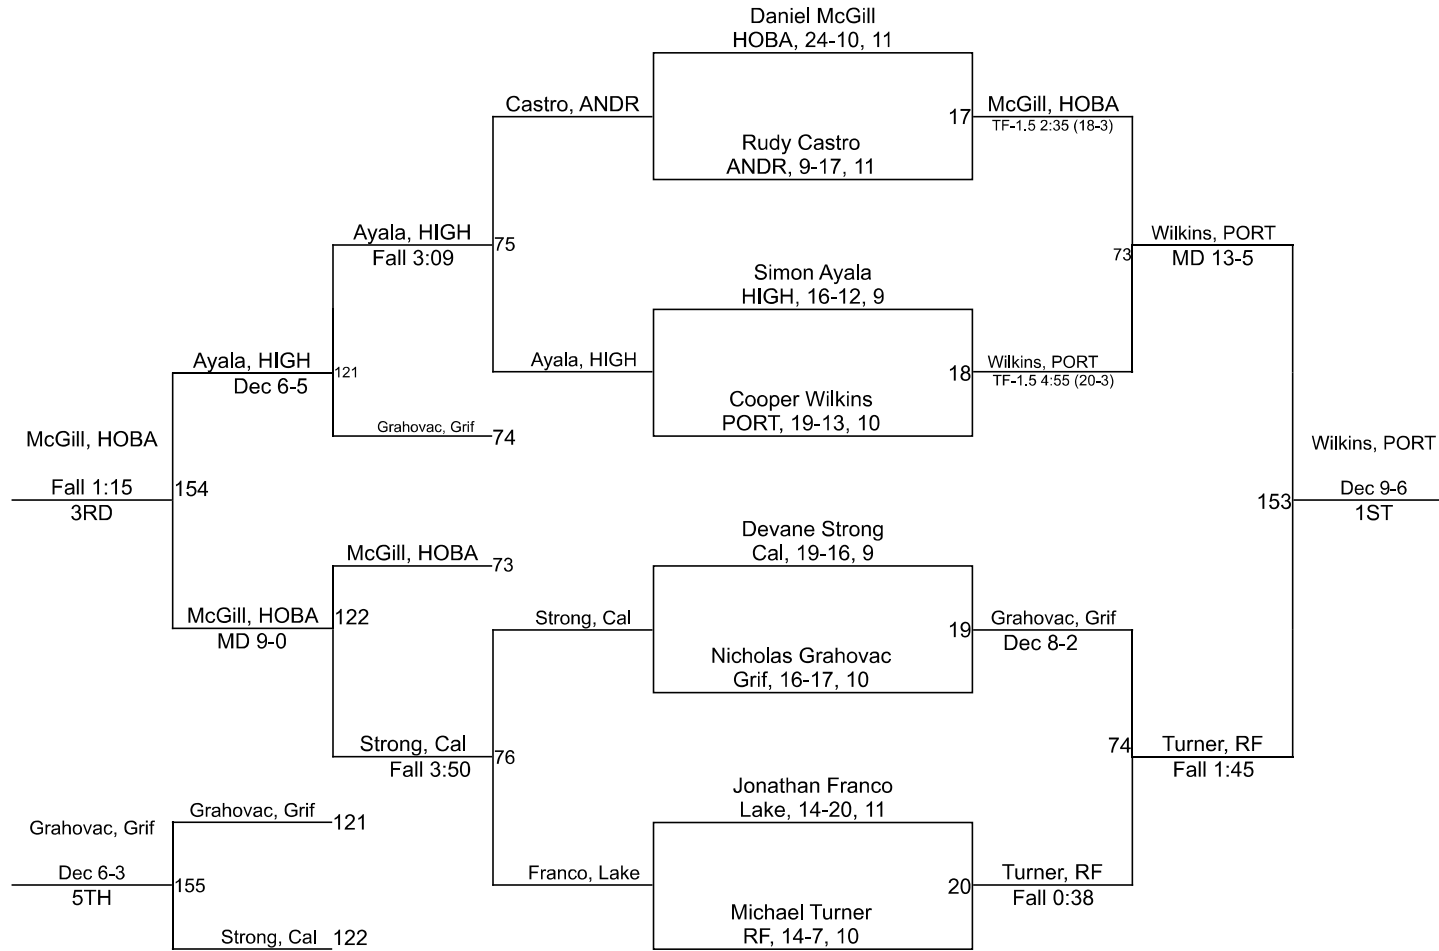

Team Scores

Printed on 01/27/2024 09:36 p.m.

Team Scores		
1	Portage	267.0
2	Hobart	247.0
3	Highland	163.0
4	River Forest	148.0
5	Calumet	138.0
6	Griffith	132.5
7	Lake Station	98.0
8	Andrean	23.0

IHSAA Portage Sectional

120

IHSAA Portage Sectional

175