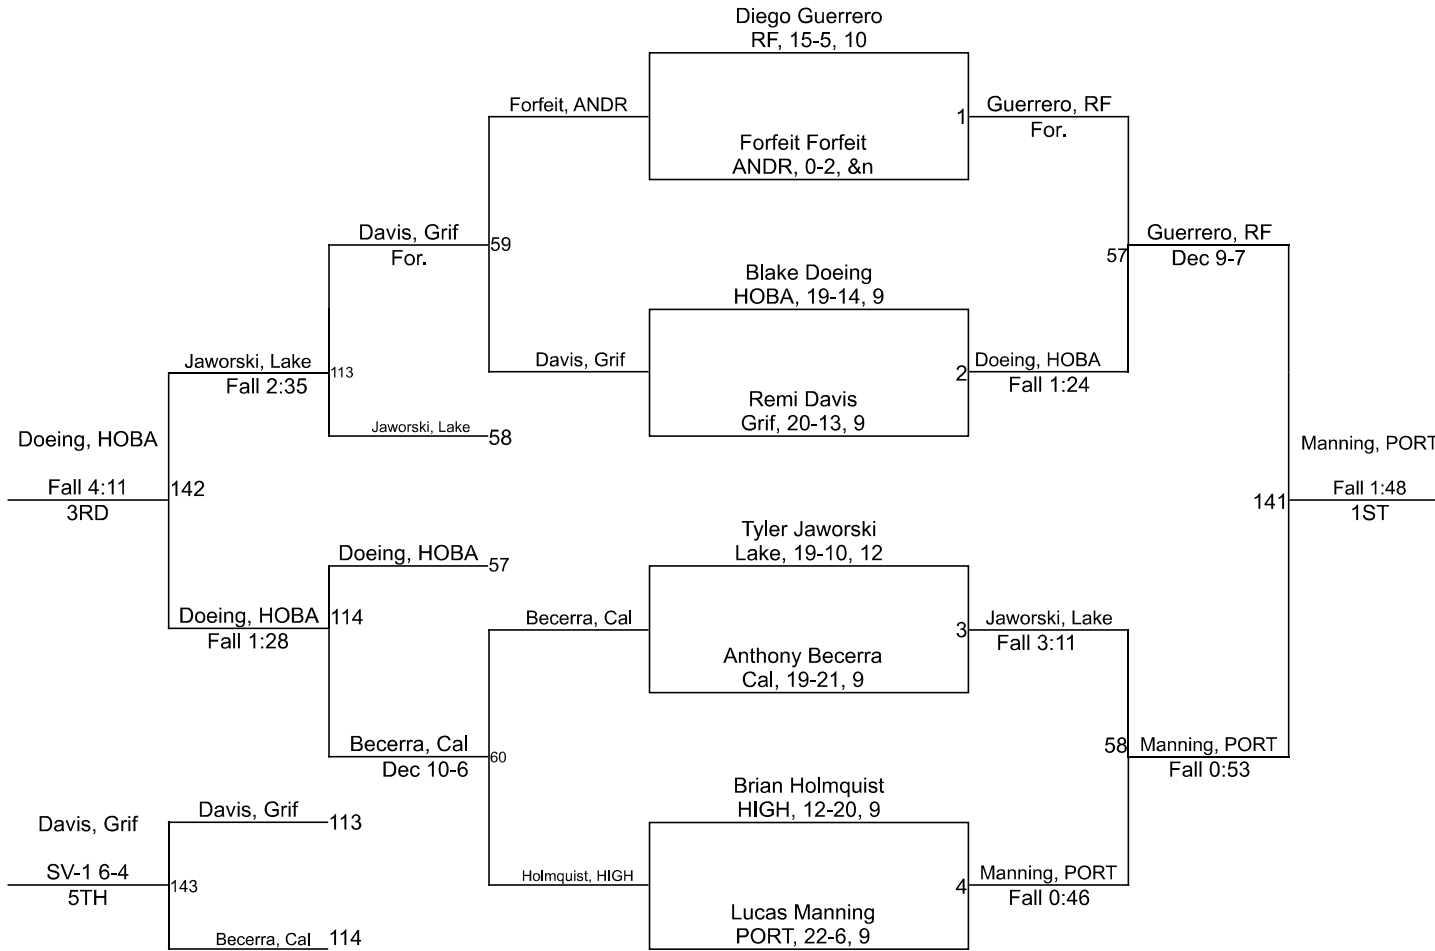

Team Scores

Printed on 01/27/2024 09:36 p.m.

Team Scores		
1	Portage	267.0
2	Hobart	247.0
3	Highland	163.0
4	River Forest	148.0
5	Calumet	138.0
6	Griffith	132.5
7	Lake Station	98.0
8	Andrean	23.0

IHSAA Portage Sectional

120

IHSAA Portage Sectional

175