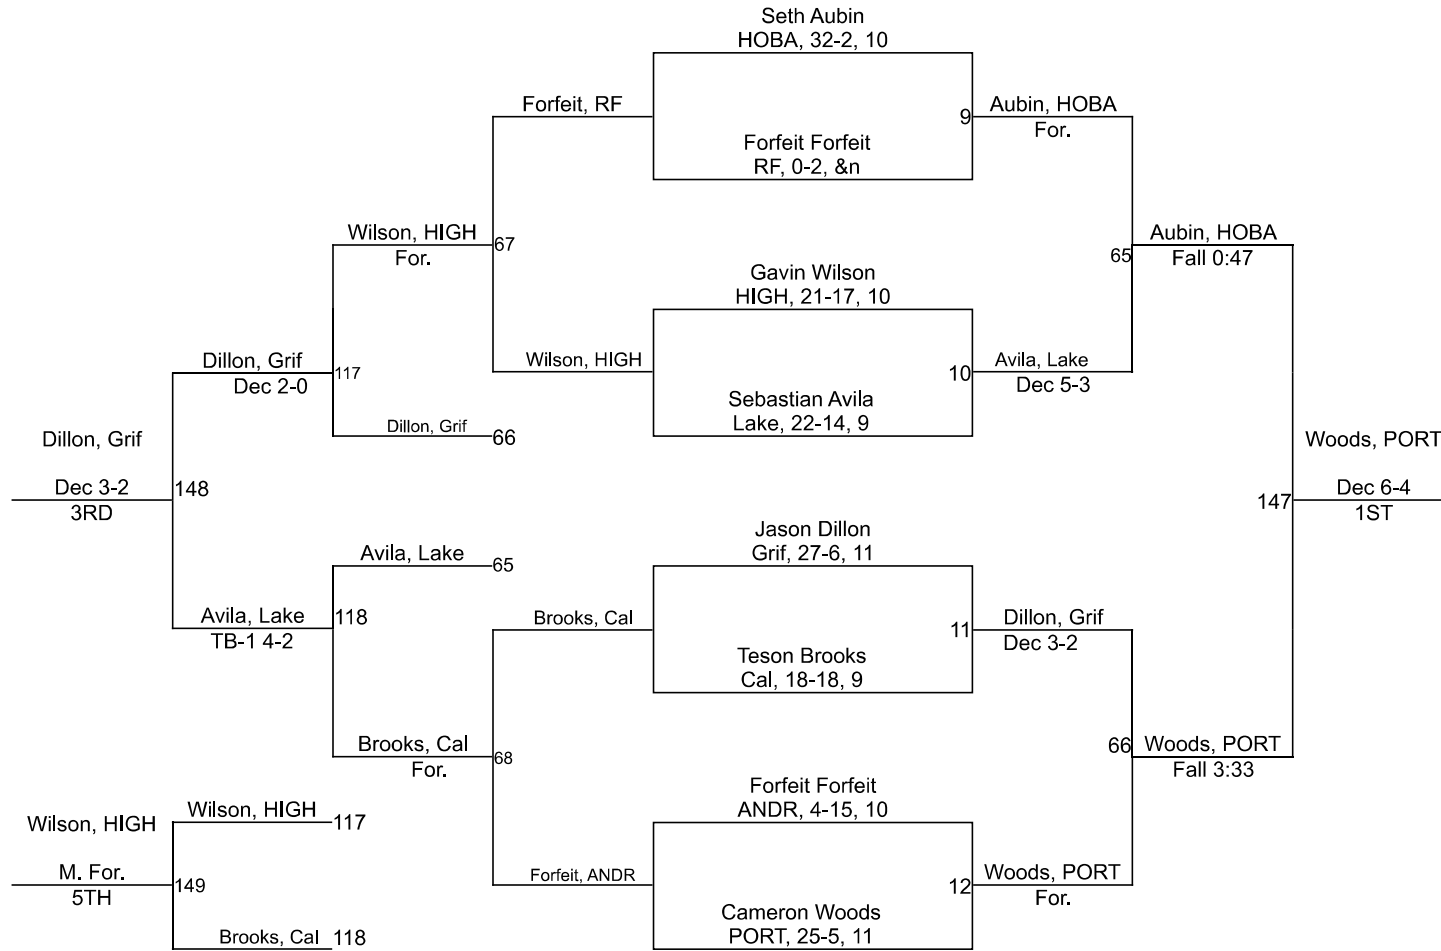

Team Scores

Printed on 01/27/2024 09:36 p.m.

Team Scores		
1	Portage	267.0
2	Hobart	247.0
3	Highland	163.0
4	River Forest	148.0
5	Calumet	138.0
6	Griffith	132.5
7	Lake Station	98.0
8	Andrean	23.0

IHSAA Portage Sectional

120

IHSAA Portage Sectional

175