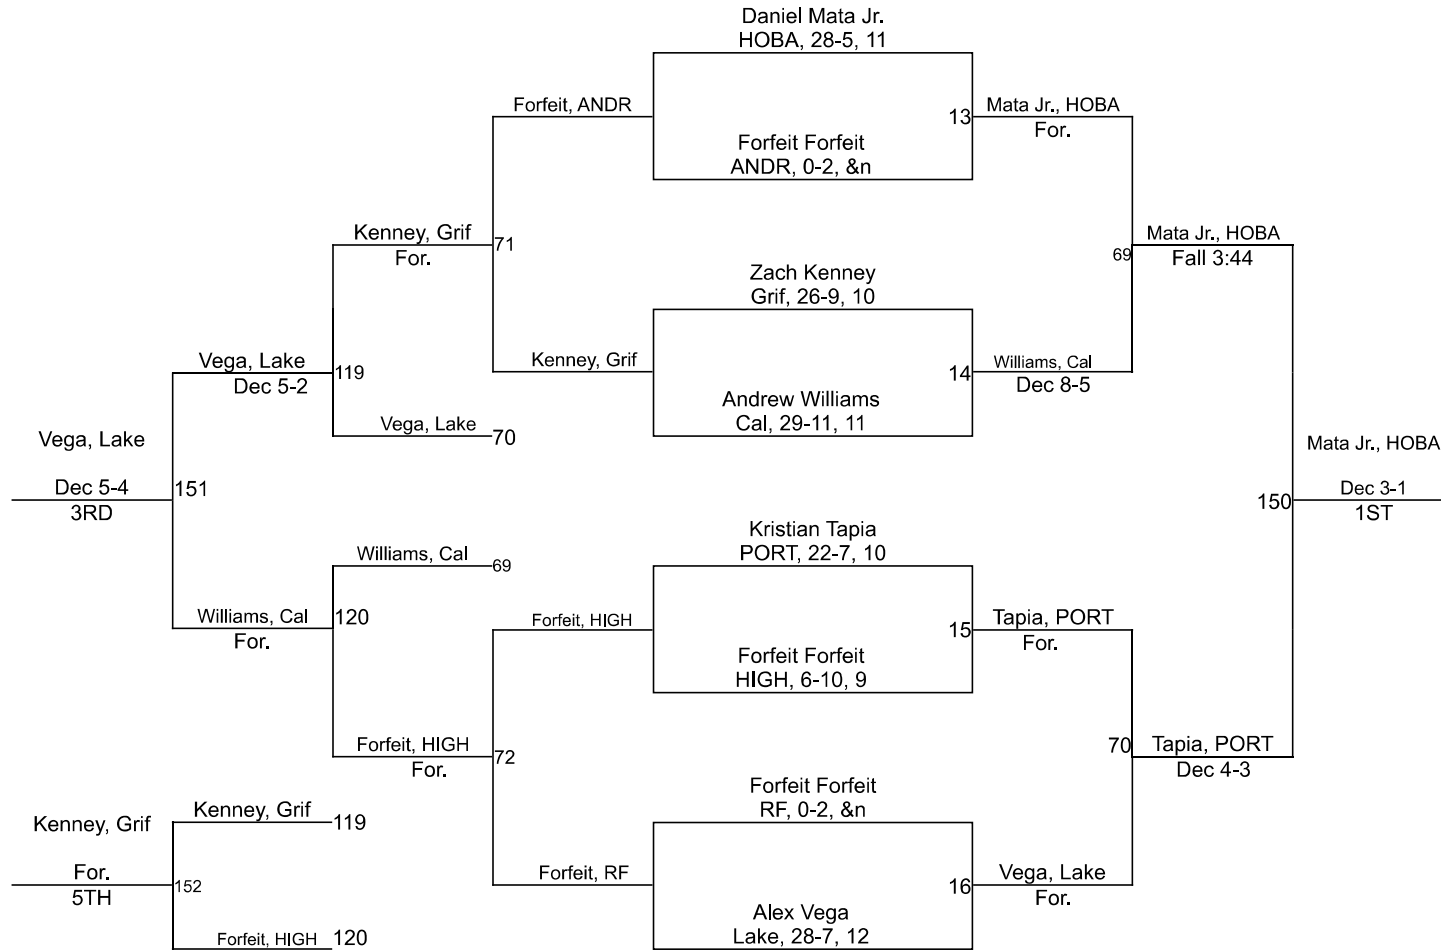

Team Scores

Printed on 01/27/2024 09:36 p.m.

Team Scores		
1	Portage	267.0
2	Hobart	247.0
3	Highland	163.0
4	River Forest	148.0
5	Calumet	138.0
6	Griffith	132.5
7	Lake Station	98.0
8	Andrean	23.0

IHSAA Portage Sectional

120

IHSAA Portage Sectional

175