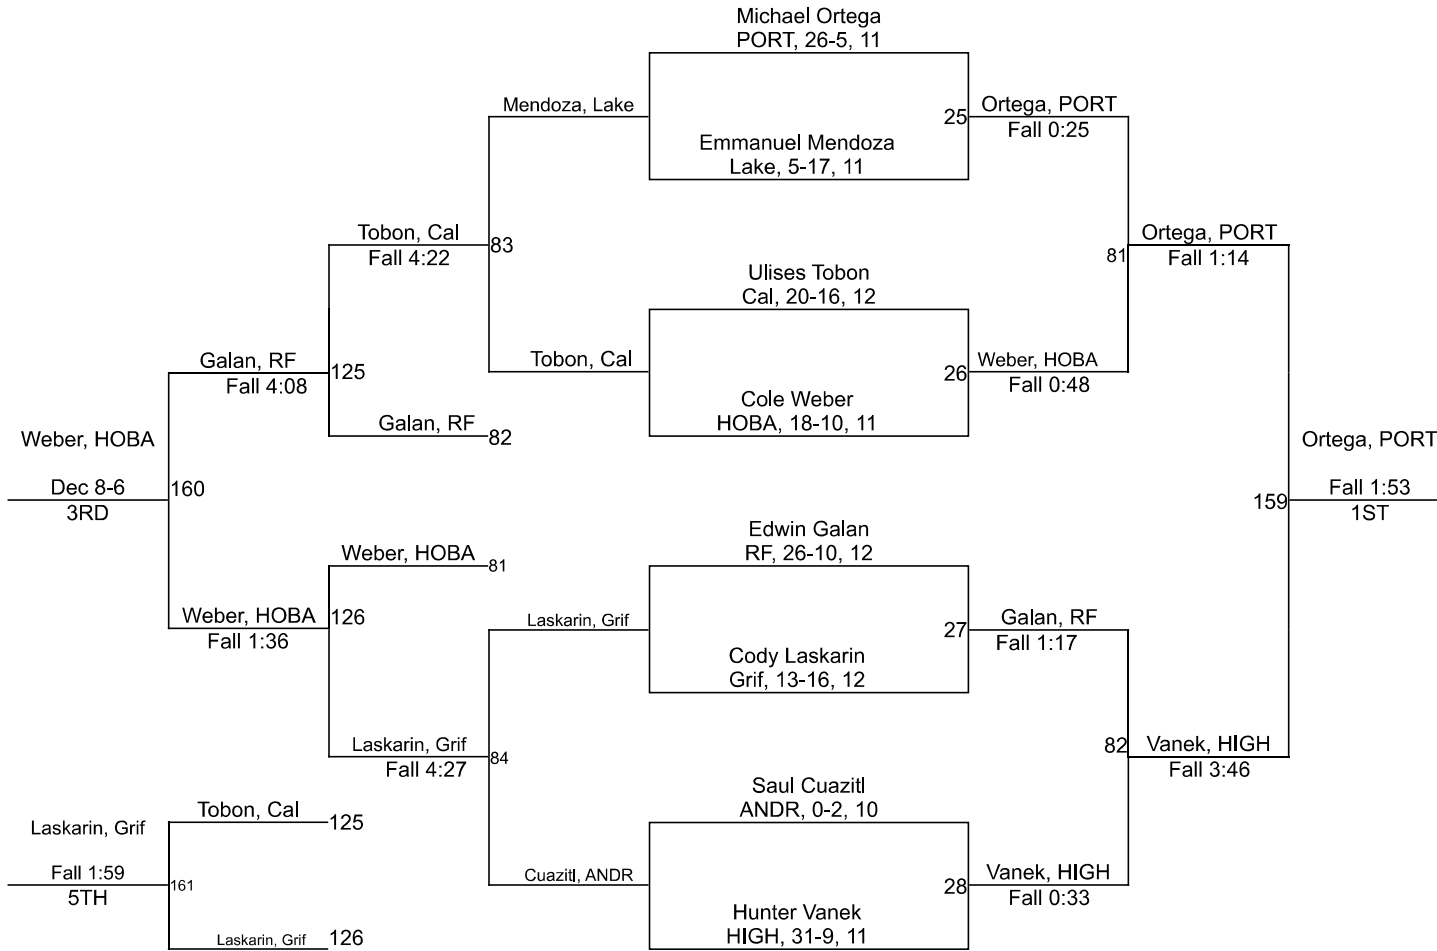

Team Scores

Printed on 01/27/2024 09:36 p.m.

Team Scores		
1	Portage	267.0
2	Hobart	247.0
3	Highland	163.0
4	River Forest	148.0
5	Calumet	138.0
6	Griffith	132.5
7	Lake Station	98.0
8	Andrean	23.0

IHSAA Portage Sectional

120

IHSAA Portage Sectional

175