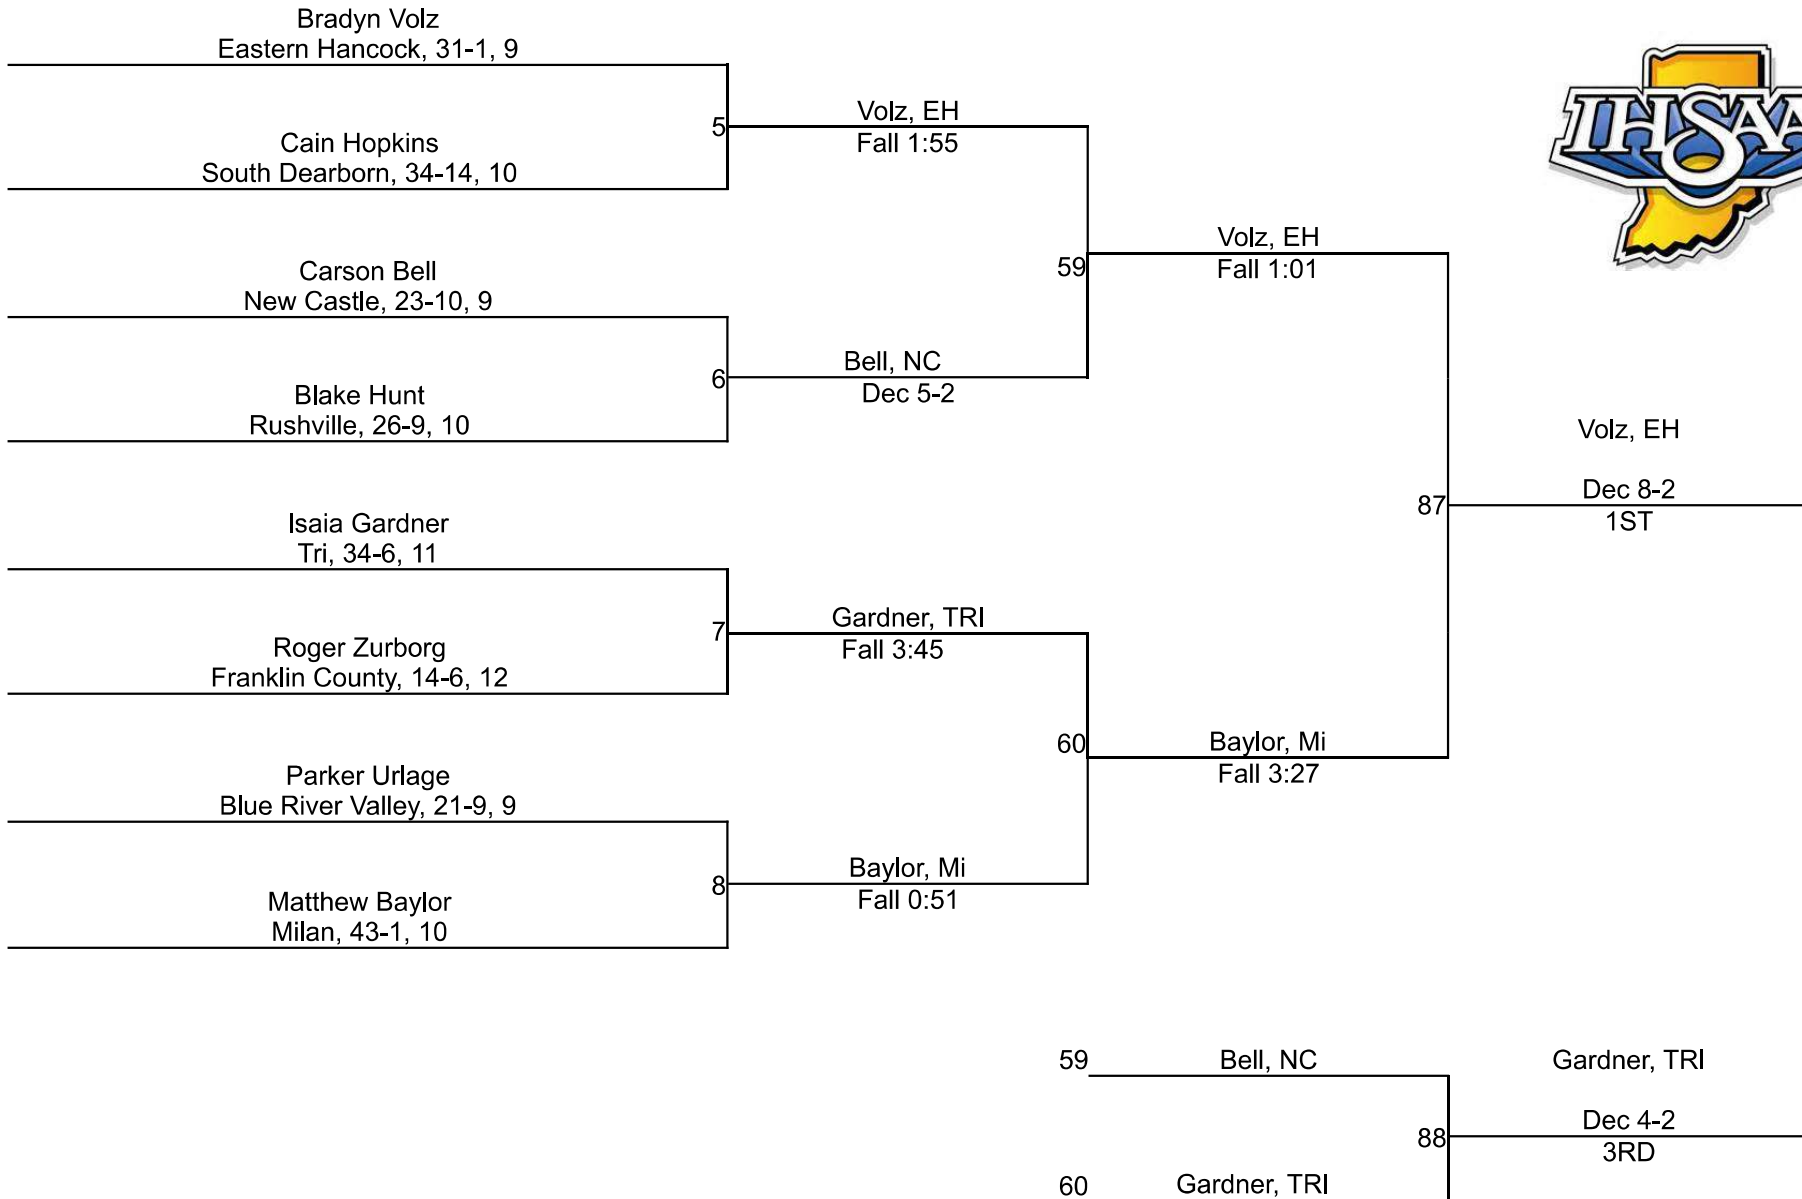

IHSAA Regional @ Richmond

113