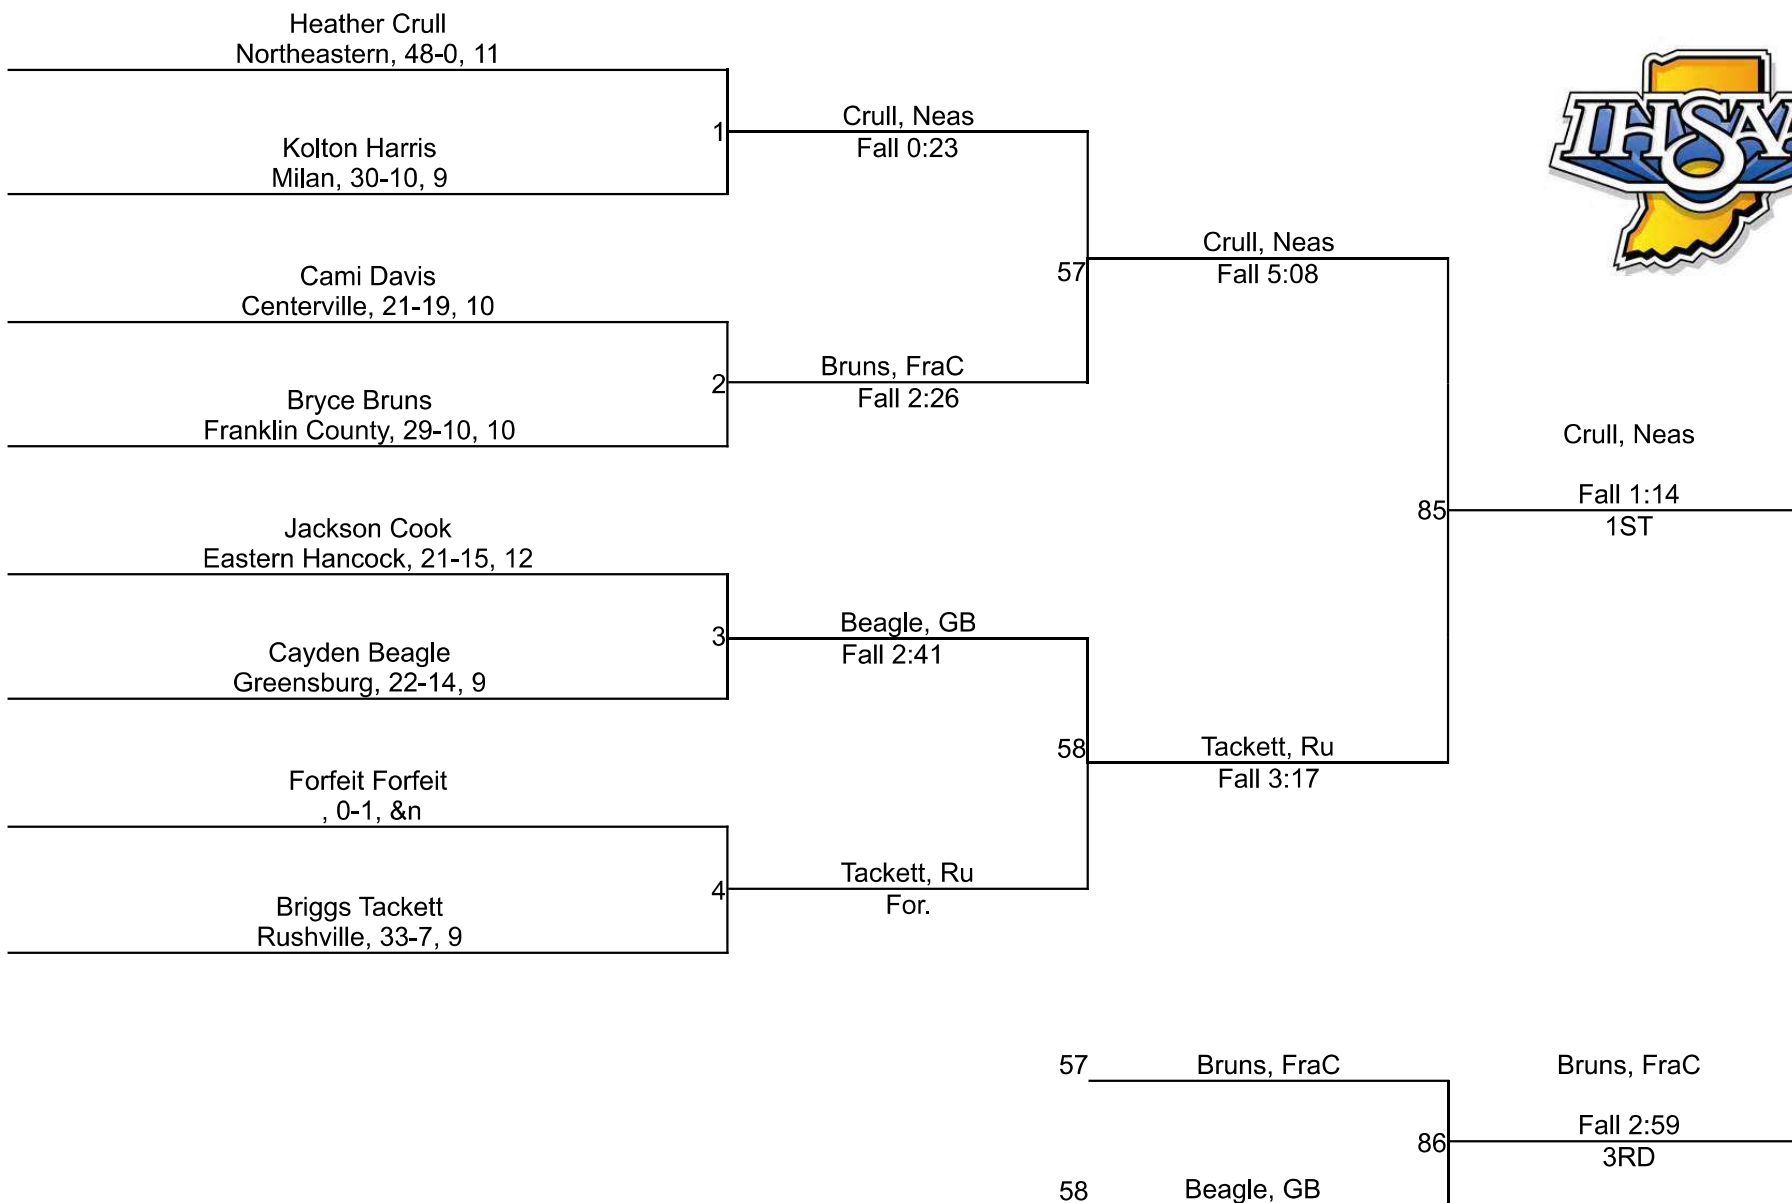

17	Knightstown	0.0
17	Shenandoah	0.0
17	Union County	0.0

IHSAA Regional @ Richmond

106