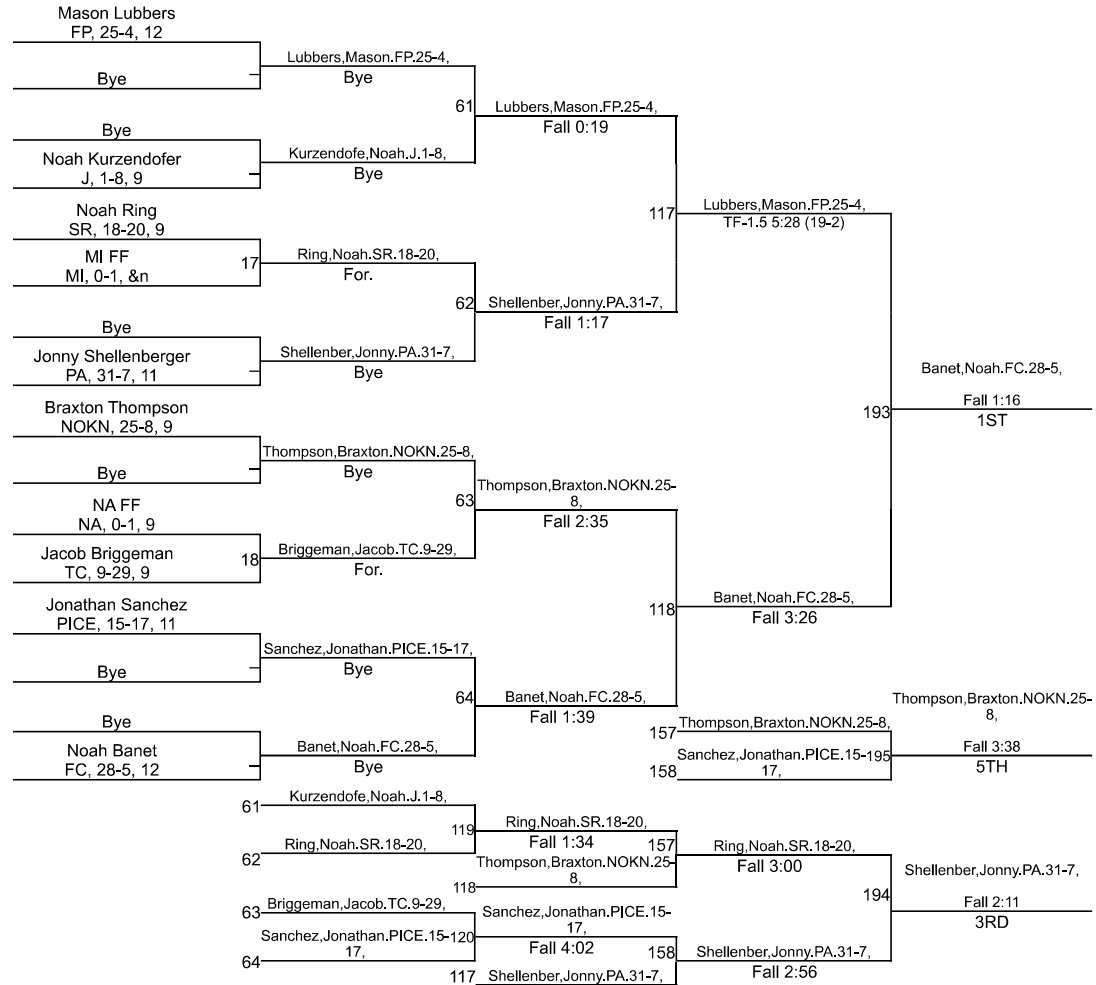

Team Scores

Printed on 01/27/2024 09:48 p.m.

Team Scores		
1	Floyd Central	272.0
2	Jasper	206.0
3	Southridge	185.0
4	Tell City	184.0
5	New Albany	160.0
6	Forest Park	96.0
7	Pike Central	59.5
8	North Knox	49.5
9	Paoli	41.0
10	Mitchell	0.0

IHSAA Southridge Sectional

120

IHSAA Southridge Sectional

150

IHSAA Southridge Sectional

157

IHSAA Southridge Sectional

175

IHSAA Southridge Sectional

190

IHSAA Southridge Sectional

215