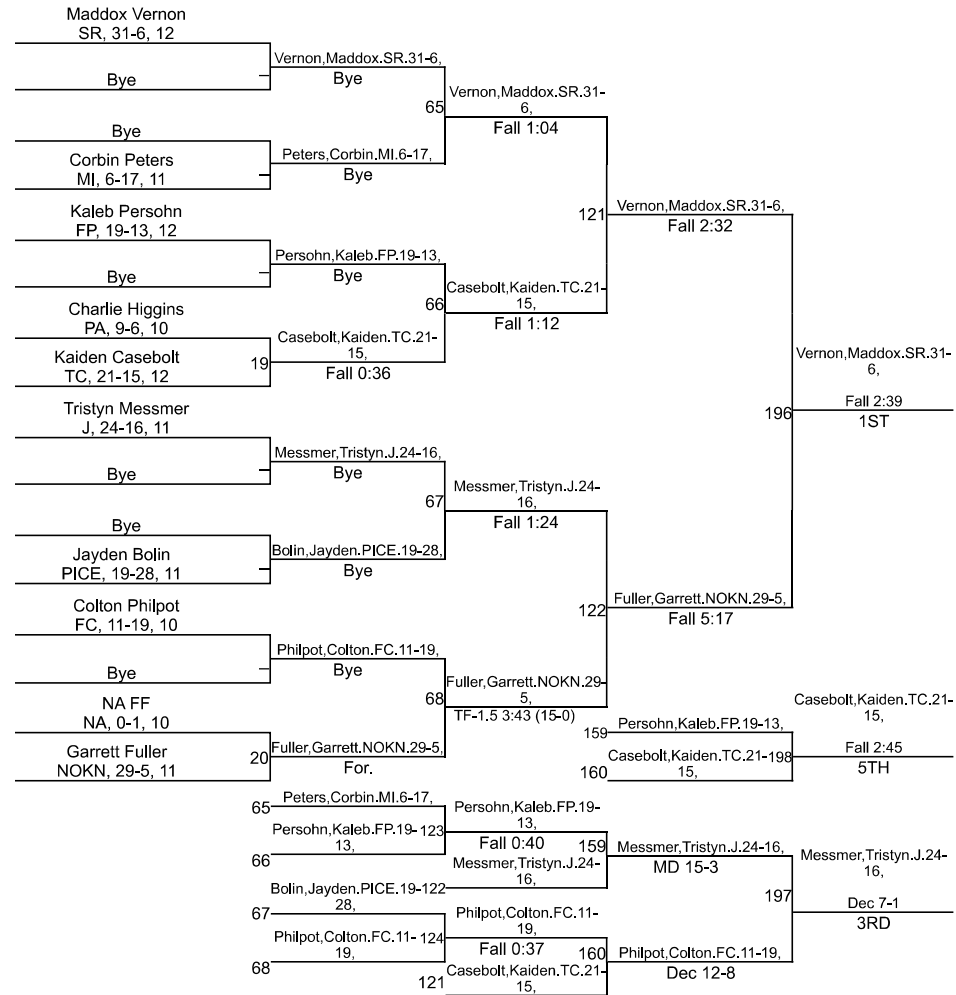

Team Scores

Printed on 01/27/2024 09:48 p.m.

Team Scores		
1	Floyd Central	272.0
2	Jasper	206.0
3	Southridge	185.0
4	Tell City	184.0
5	New Albany	160.0
6	Forest Park	96.0
7	Pike Central	59.5
8	North Knox	49.5
9	Paoli	41.0
10	Mitchell	0.0

IHSAA Southridge Sectional

120

IHSAA Southridge Sectional

150

IHSAA Southridge Sectional

157

IHSAA Southridge Sectional

175

IHSAA Southridge Sectional

190

IHSAA Southridge Sectional

215