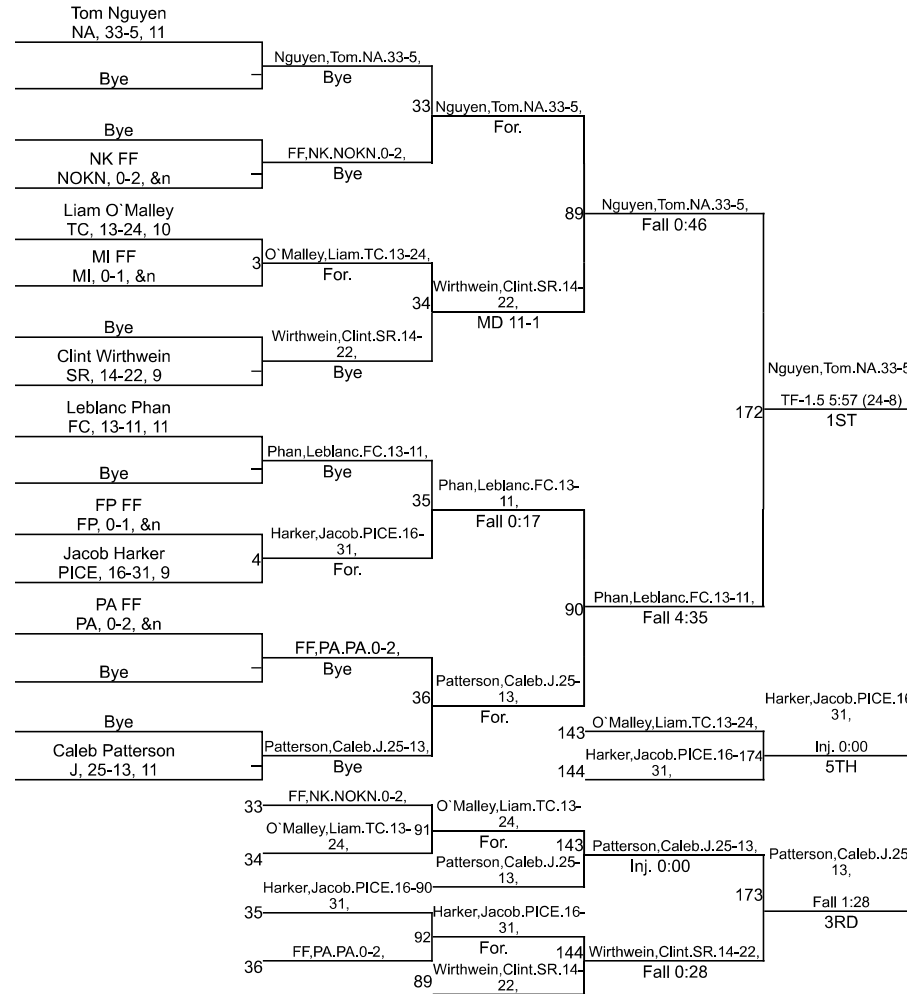

Team Scores

Printed on 01/27/2024 09:48 p.m.

Team Scores		
1	Floyd Central	272.0
2	Jasper	206.0
3	Southridge	185.0
4	Tell City	184.0
5	New Albany	160.0
6	Forest Park	96.0
7	Pike Central	59.5
8	North Knox	49.5
9	Paoli	41.0
10	Mitchell	0.0

IHSAA Southridge Sectional

120

IHSAA Southridge Sectional

150

IHSAA Southridge Sectional

157

IHSAA Southridge Sectional

175