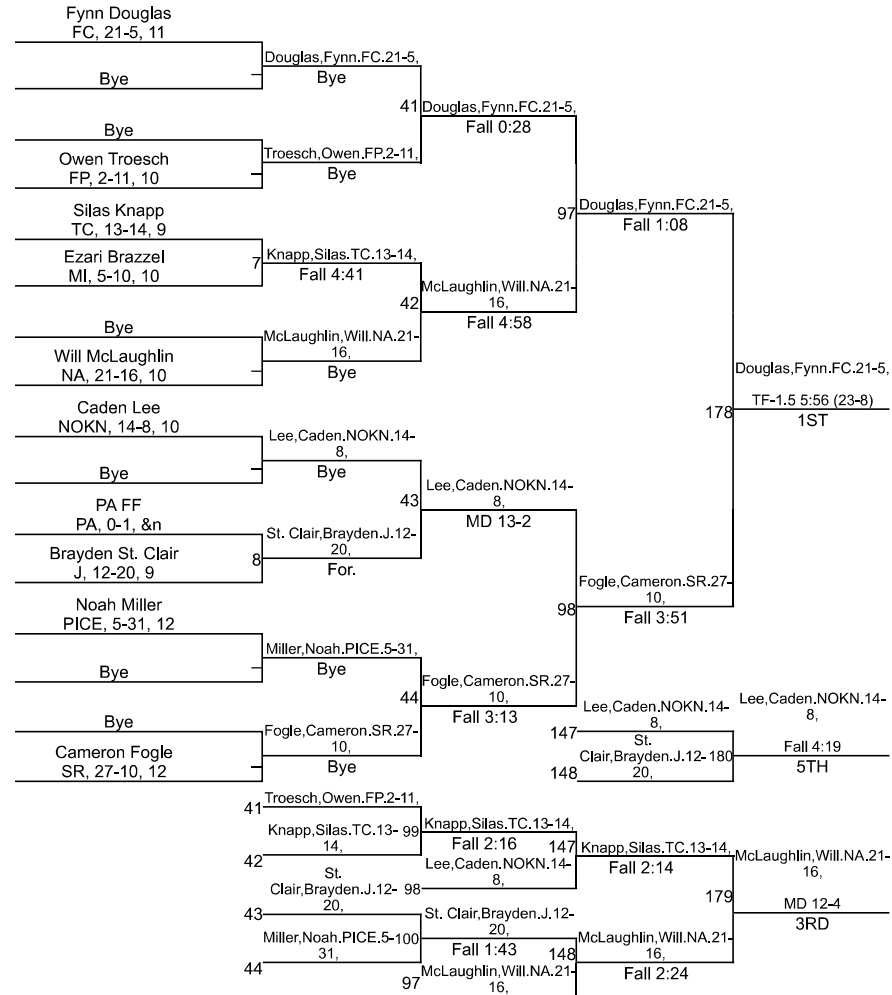

Team Scores

Printed on 01/27/2024 09:48 p.m.

Team Scores		
1	Floyd Central	272.0
2	Jasper	206.0
3	Southridge	185.0
4	Tell City	184.0
5	New Albany	160.0
6	Forest Park	96.0
7	Pike Central	59.5
8	North Knox	49.5
9	Paoli	41.0
10	Mitchell	0.0

IHSAA Southridge Sectional

120

IHSAA Southridge Sectional

150

IHSAA Southridge Sectional

157

IHSAA Southridge Sectional

175