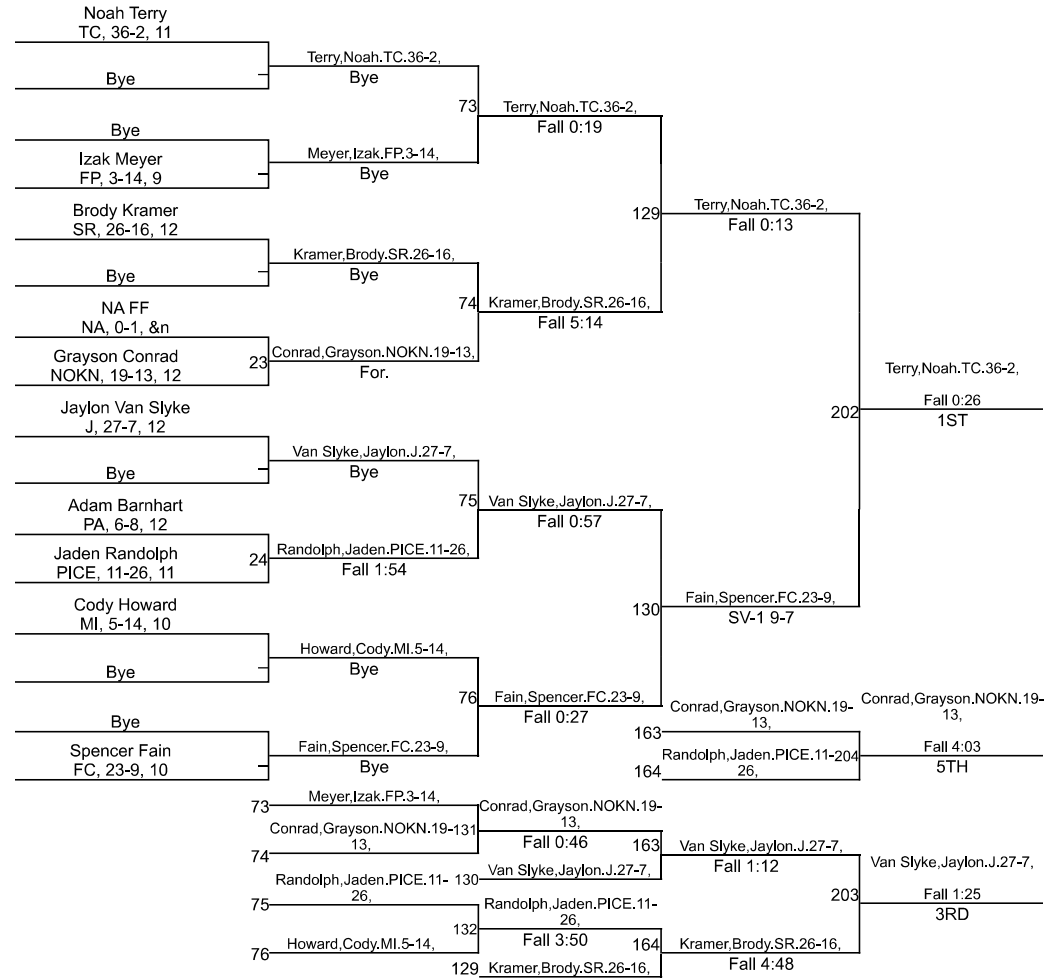

Team Scores

Printed on 01/27/2024 09:48 p.m.

Team Scores		
1	Floyd Central	272.0
2	Jasper	206.0
3	Southridge	185.0
4	Tell City	184.0
5	New Albany	160.0
6	Forest Park	96.0
7	Pike Central	59.5
8	North Knox	49.5
9	Paoli	41.0
10	Mitchell	0.0

IHSAA Southridge Sectional

120

IHSAA Southridge Sectional

150

IHSAA Southridge Sectional

157

IHSAA Southridge Sectional

175

IHSAA Southridge Sectional

190

IHSAA Southridge Sectional

215