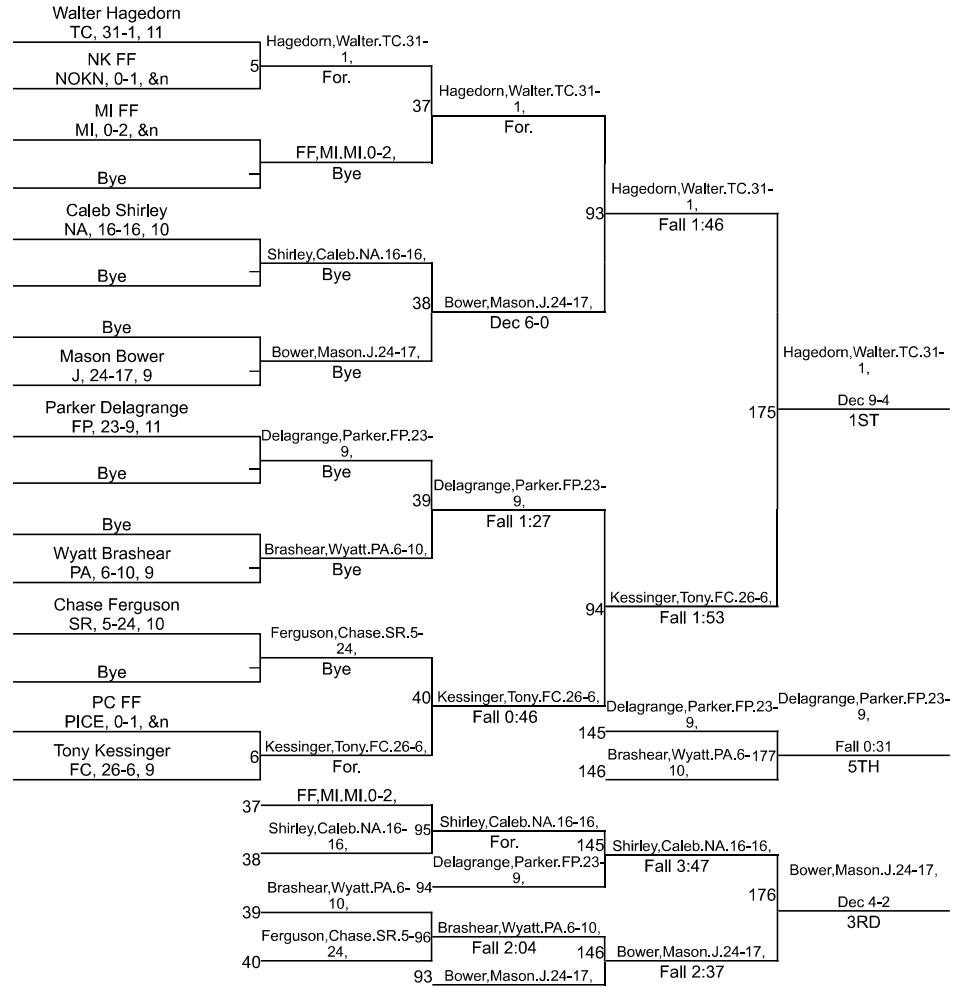

Team Scores

Printed on 01/27/2024 09:48 p.m.

Team Scores		
1	Floyd Central	272.0
2	Jasper	206.0
3	Southridge	185.0
4	Tell City	184.0
5	New Albany	160.0
6	Forest Park	96.0
7	Pike Central	59.5
8	North Knox	49.5
9	Paoli	41.0
10	Mitchell	0.0

IHSAA Southridge Sectional

120

IHSAA Southridge Sectional

150

IHSAA Southridge Sectional

157

IHSAA Southridge Sectional

175