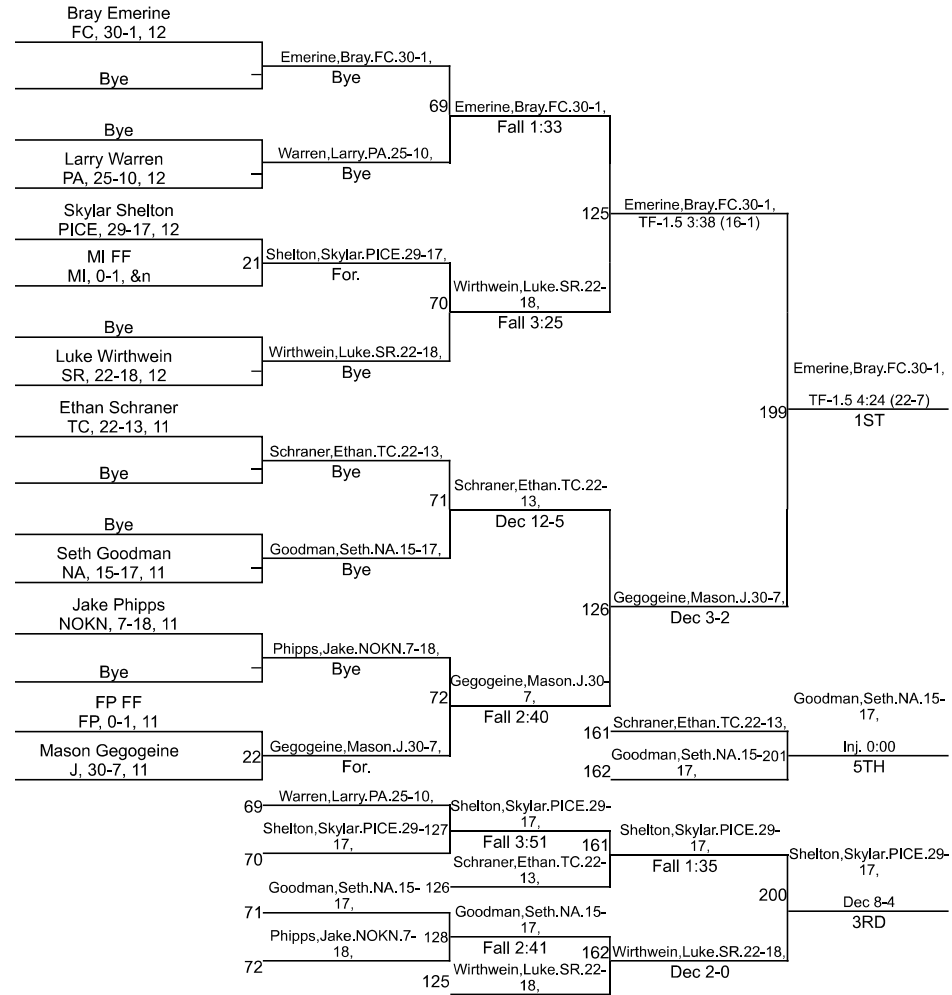

Team Scores

Printed on 01/27/2024 09:48 p.m.

Team Scores		
1	Floyd Central	272.0
2	Jasper	206.0
3	Southridge	185.0
4	Tell City	184.0
5	New Albany	160.0
6	Forest Park	96.0
7	Pike Central	59.5
8	North Knox	49.5
9	Paoli	41.0
10	Mitchell	0.0

IHSAA Southridge Sectional

120

IHSAA Southridge Sectional

150

IHSAA Southridge Sectional

157

IHSAA Southridge Sectional

175

IHSAA Southridge Sectional

190

IHSAA Southridge Sectional

215