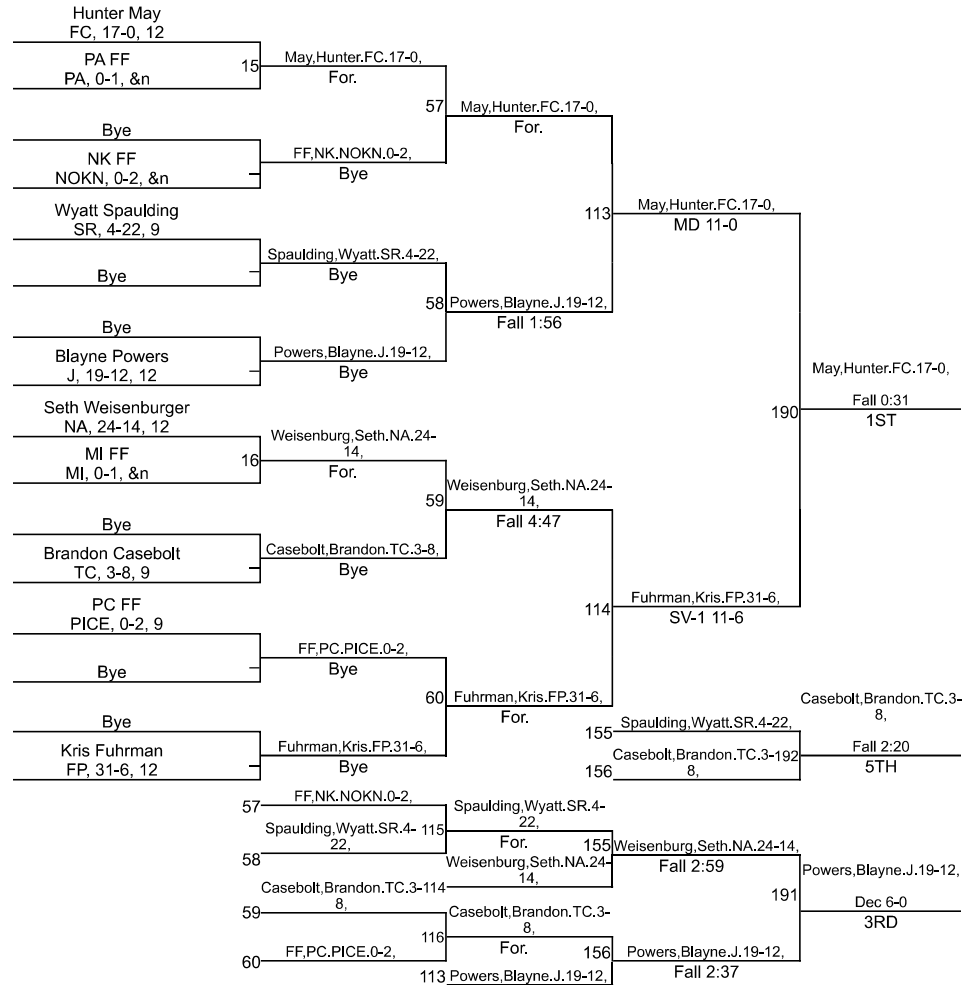

Team Scores

Printed on 01/27/2024 09:48 p.m.

Team Scores		
1	Floyd Central	272.0
2	Jasper	206.0
3	Southridge	185.0
4	Tell City	184.0
5	New Albany	160.0
6	Forest Park	96.0
7	Pike Central	59.5
8	North Knox	49.5
9	Paoli	41.0
10	Mitchell	0.0

IHSAA Southridge Sectional

120

IHSAA Southridge Sectional

150

IHSAA Southridge Sectional

157

IHSAA Southridge Sectional

175

IHSAA Southridge Sectional

190

IHSAA Southridge Sectional

215