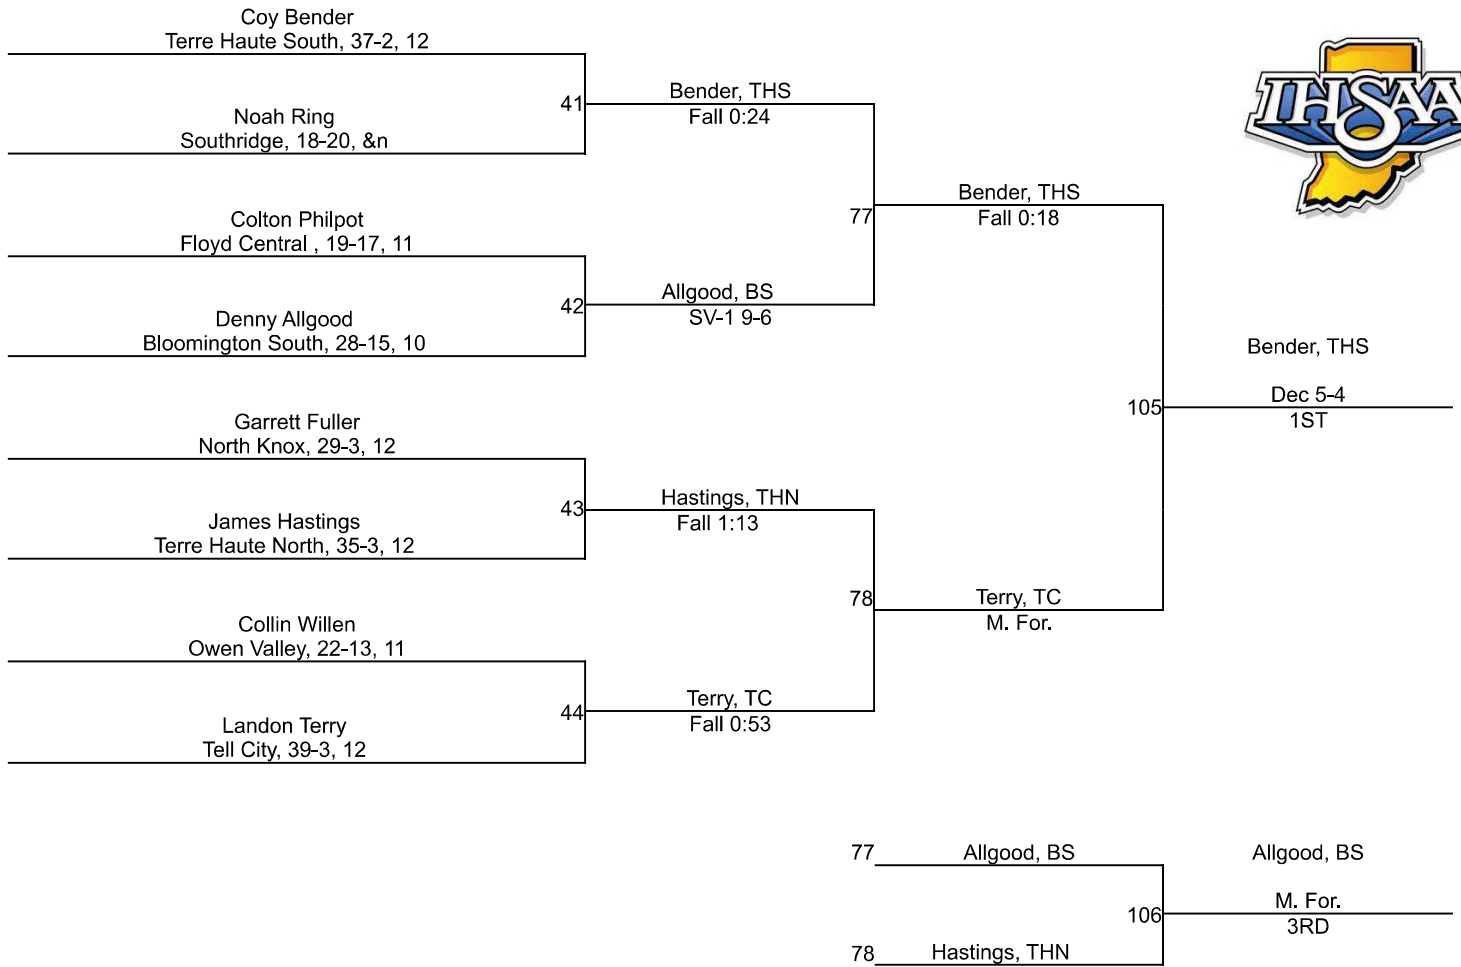

IHSAA Regional @ Bloomington High School South

157

IHSAA Regional @ Bloomington High School South

165

IHSAA Regional @ Bloomington High School South

175

IHSAA Regional @ Bloomington High School South

190