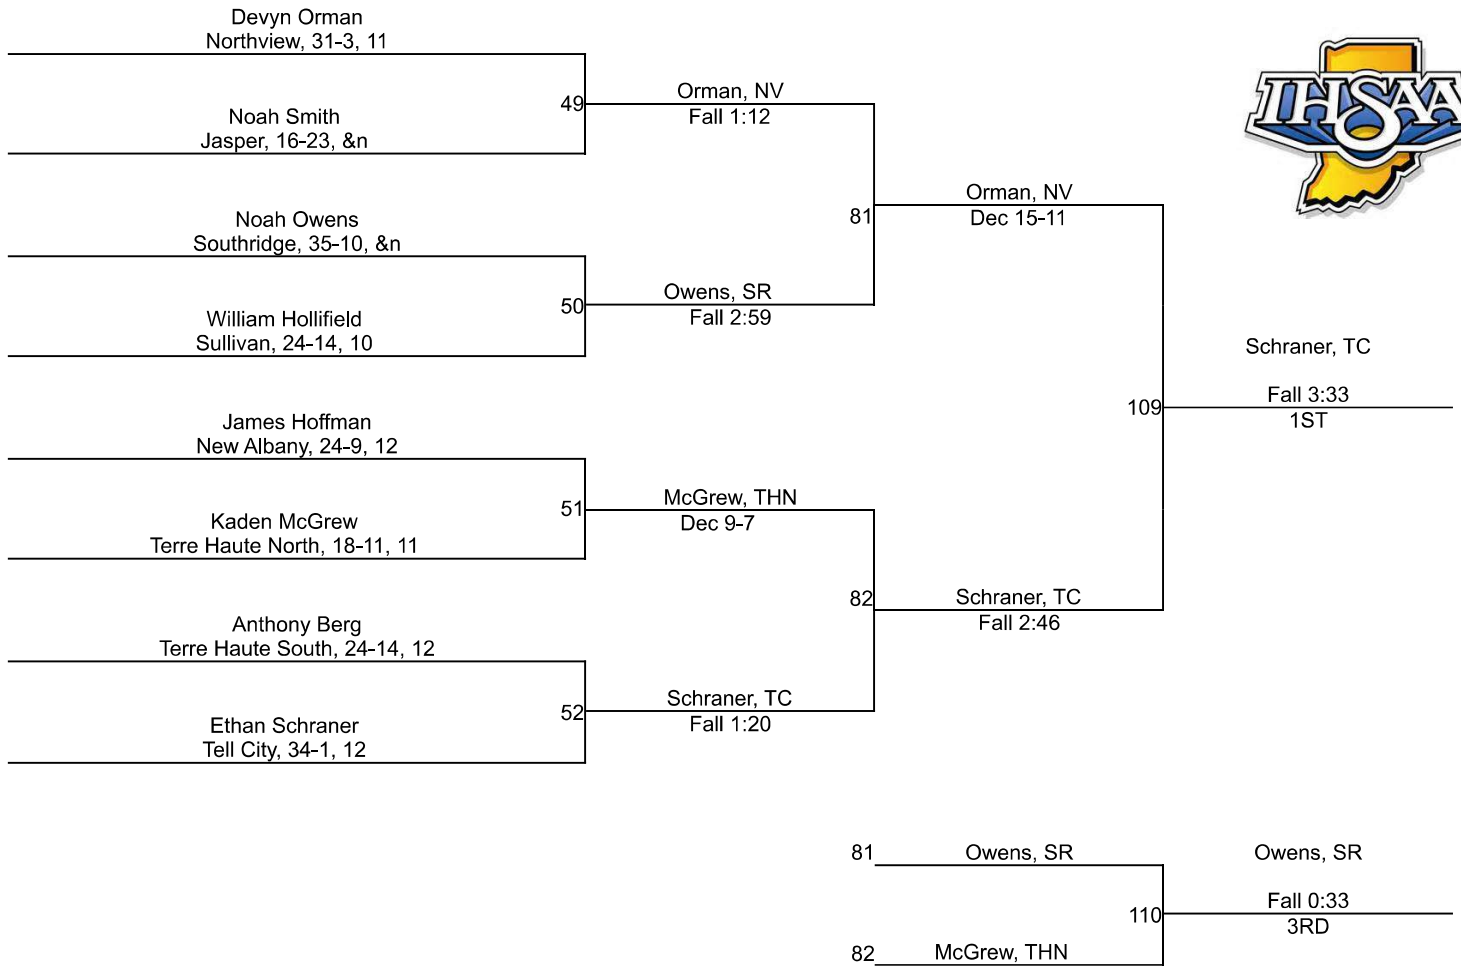

IHSAA Regional @ Bloomington High School South

215