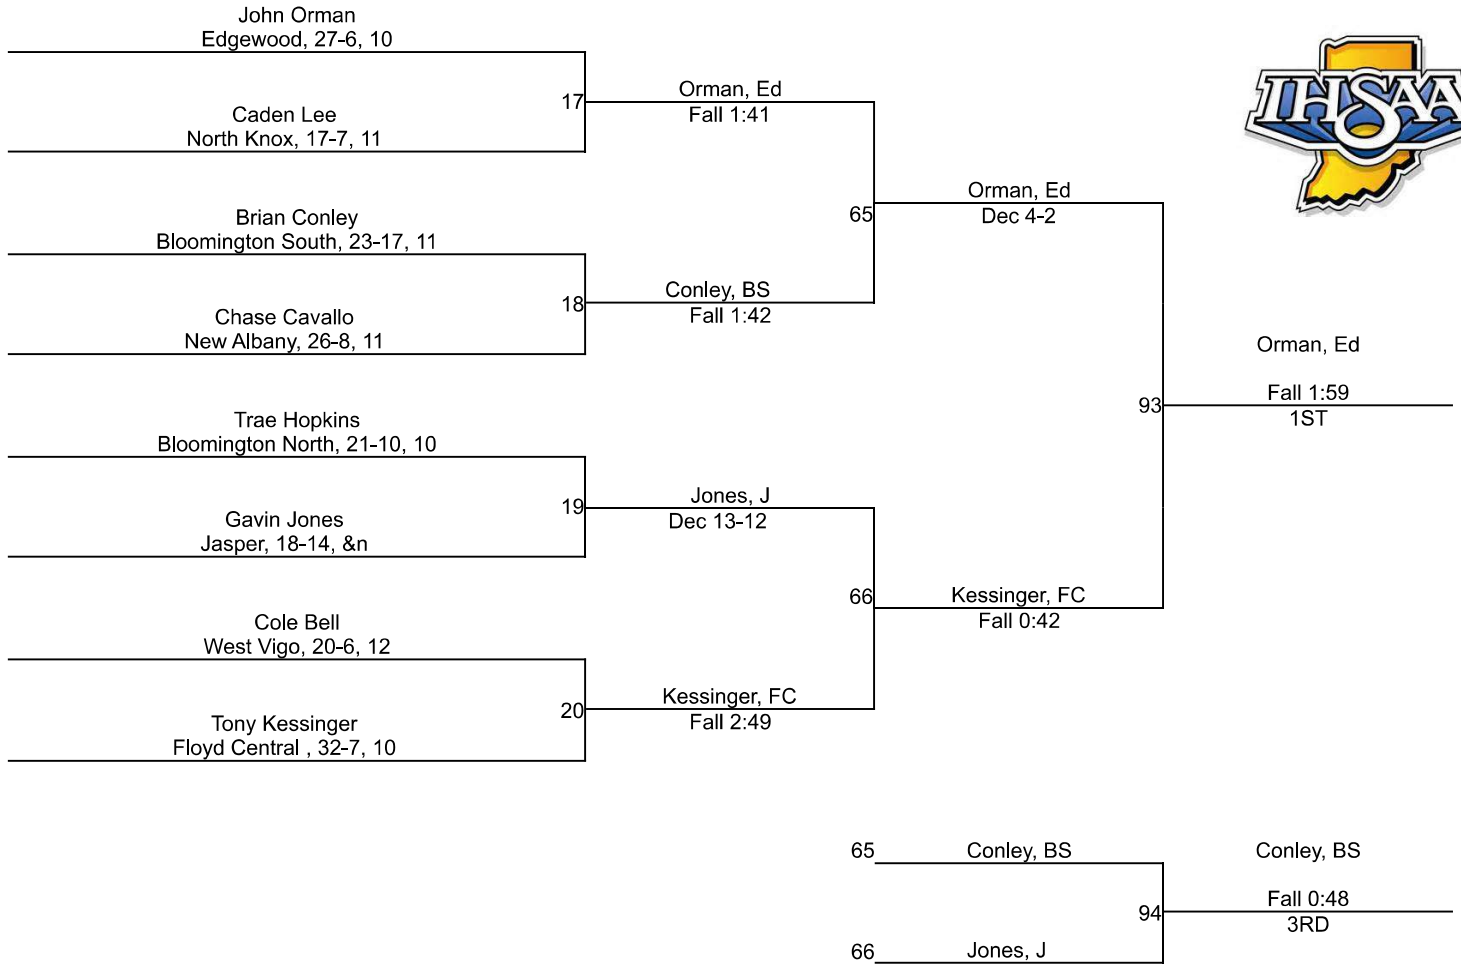

IHSAA Regional @ Bloomington High School South

132