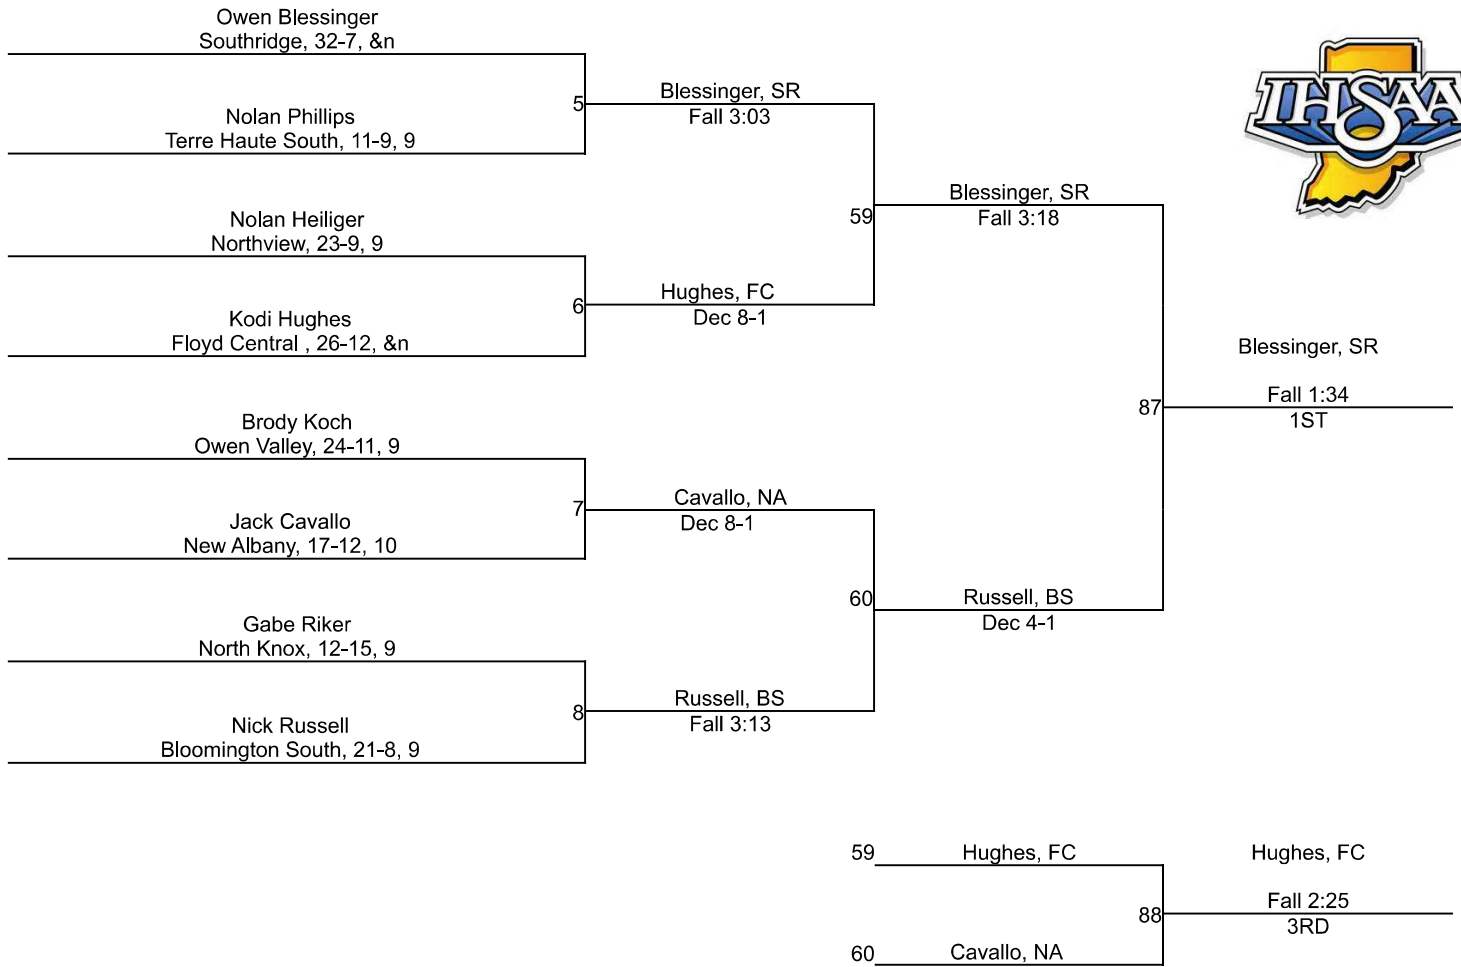

Team Scores

Printed on 02/15/2025 10:23 a.m.

Team Scores		
1	Bloomington South	183.0
2	Floyd Central	120.0
3	Terre Haute South	80.5
4	Tell City	75.0
5	Jasper	68.0
6	New Albany	61.5
7	Northview	52.5
8	Terre Haute North	48.0
9	Edgewood	40.0
10	Southridge	37.0
11	Owen Valley	32.0
12	Bedford North Lawrence	21.5
13	Bloomington North	7.0
14	Brown County	0.0
14	Forest Park	0.0
14	Mitchell	0.0
14	North Knox	0.0
14	Paoli	0.0
14	Pike Central	0.0
14	Sullivan	0.0
14	West Vigo	0.0

IHSAA Regional @ Bloomington High School South

106

IHSAA Regional @ Bloomington High School South

113

IHSAA Regional @ Bloomington High School South

120

IHSAA Regional @ Bloomington High School South

126