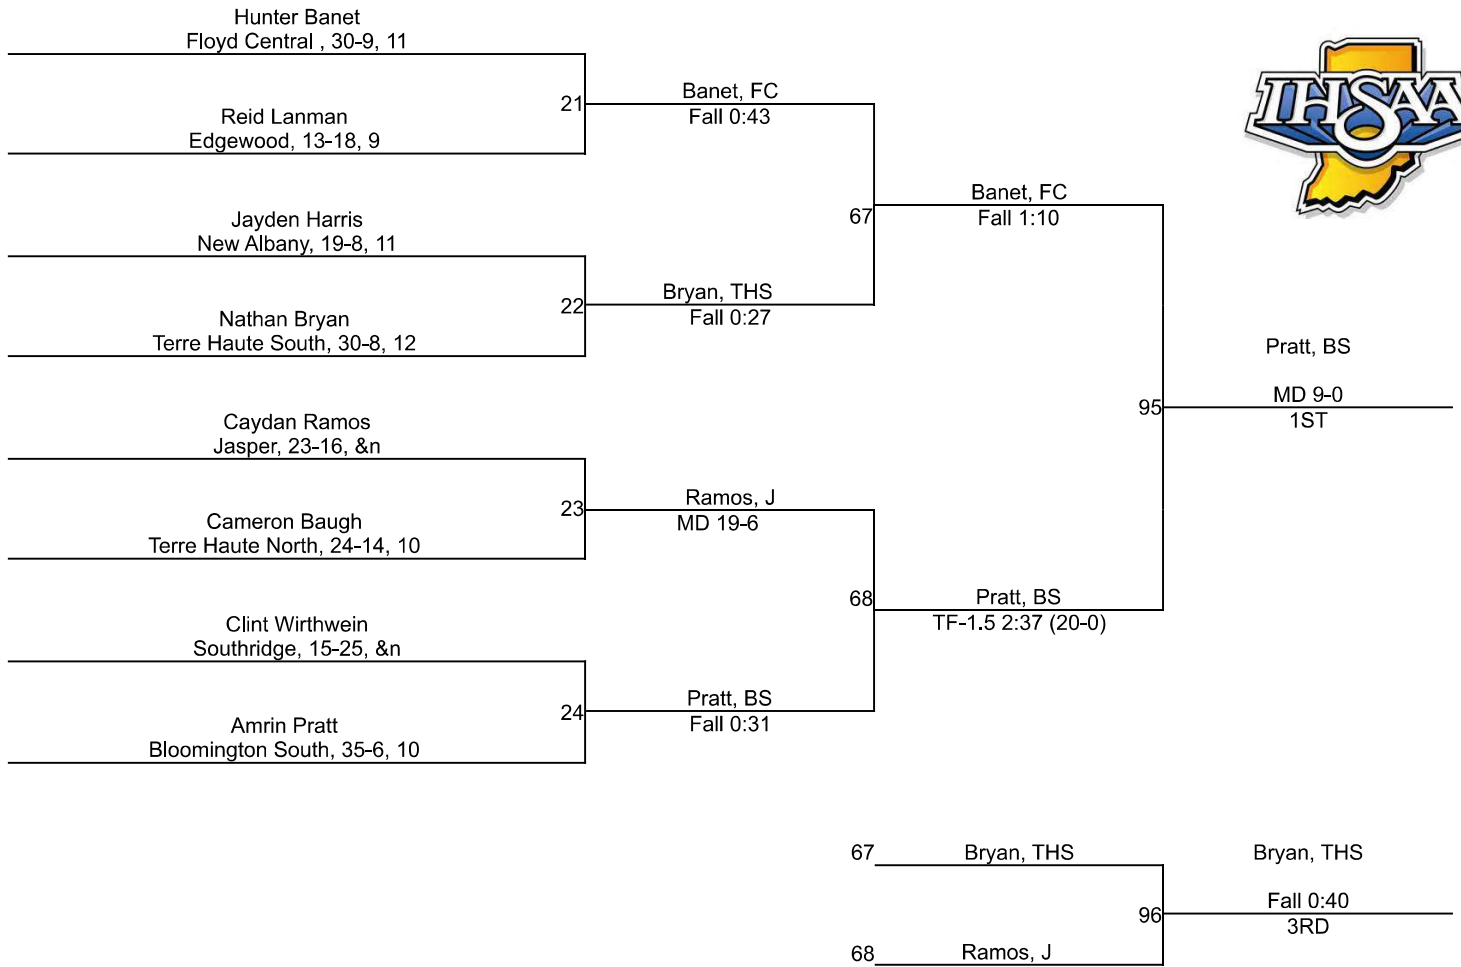

IHSAA Regional @ Bloomington High School South

138