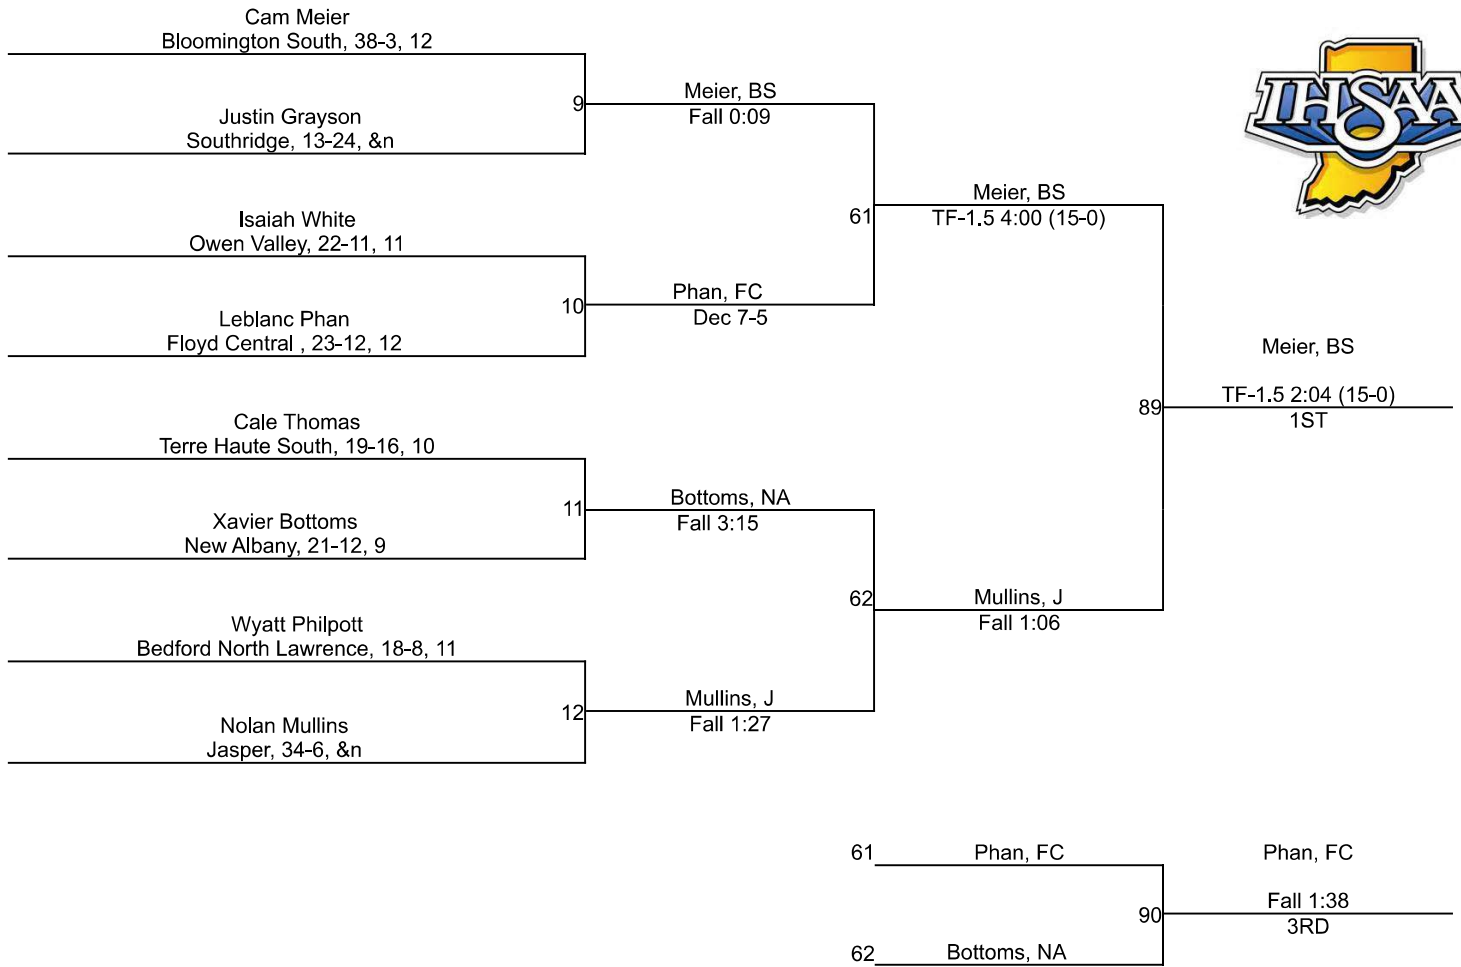

Team Scores

Printed on 02/15/2025 10:23 a.m.

Team Scores		
1	Bloomington South	183.0
2	Floyd Central	120.0
3	Terre Haute South	80.5
4	Tell City	75.0
5	Jasper	68.0
6	New Albany	61.5
7	Northview	52.5
8	Terre Haute North	48.0
9	Edgewood	40.0
10	Southridge	37.0
11	Owen Valley	32.0
12	Bedford North Lawrence	21.5
13	Bloomington North	7.0
14	Brown County	0.0
14	Forest Park	0.0
14	Mitchell	0.0
14	North Knox	0.0
14	Paoli	0.0
14	Pike Central	0.0
14	Sullivan	0.0
14	West Vigo	0.0

IHSAA Regional @ Bloomington High School South

106

IHSAA Regional @ Bloomington High School South

113

IHSAA Regional @ Bloomington High School South

120

IHSAA Regional @ Bloomington High School South

126