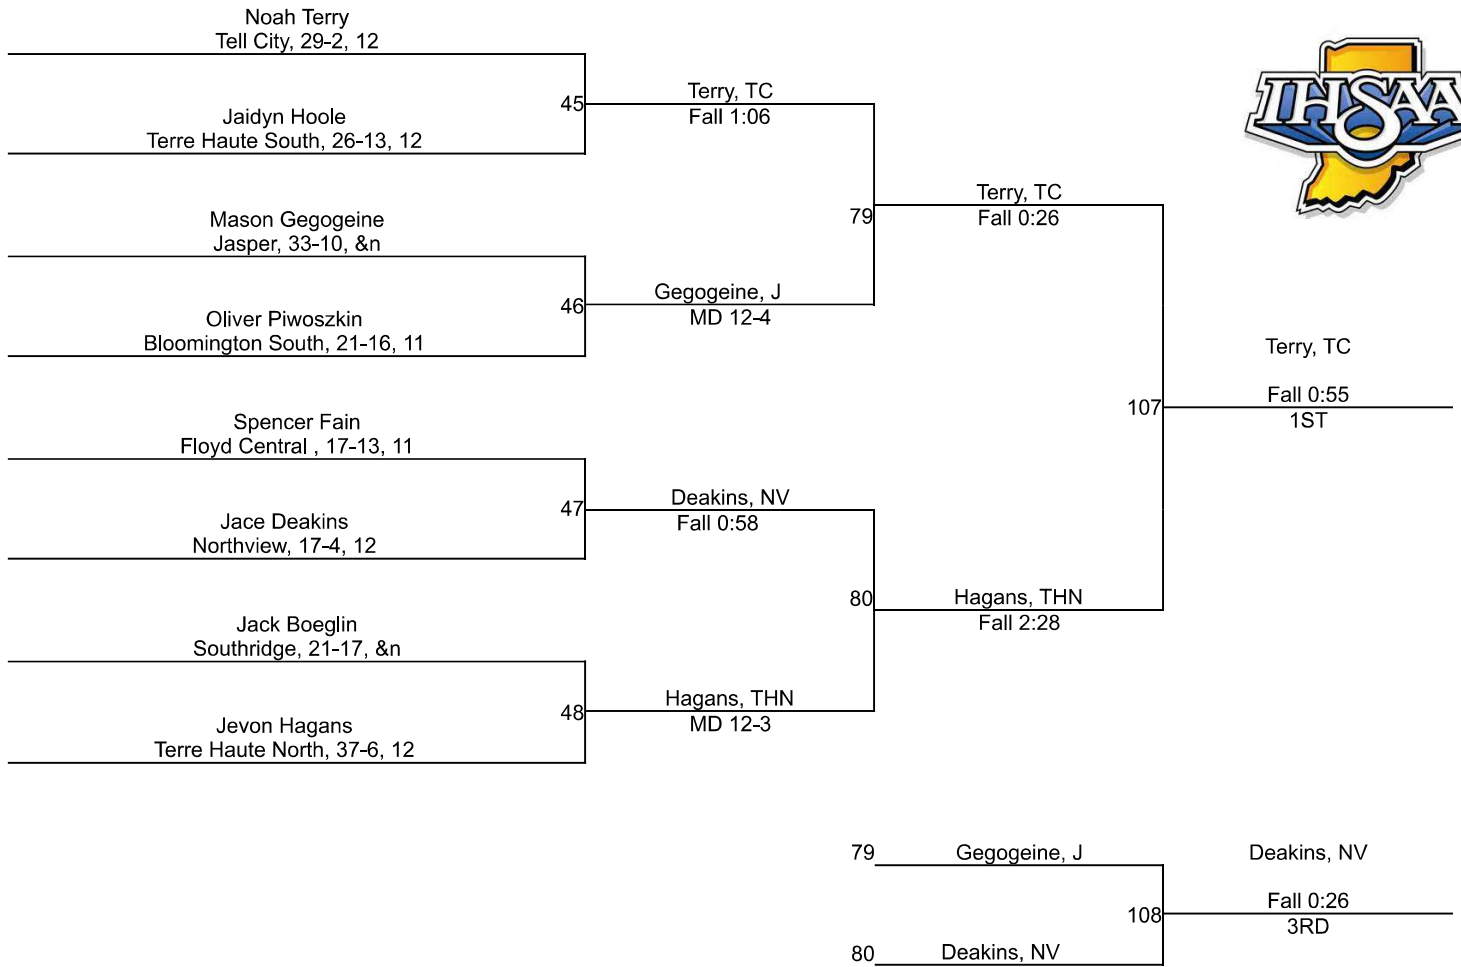

IHSAA Regional @ Bloomington High School South

157

IHSAA Regional @ Bloomington High School South

165

IHSAA Regional @ Bloomington High School South

175

IHSAA Regional @ Bloomington High School South

190