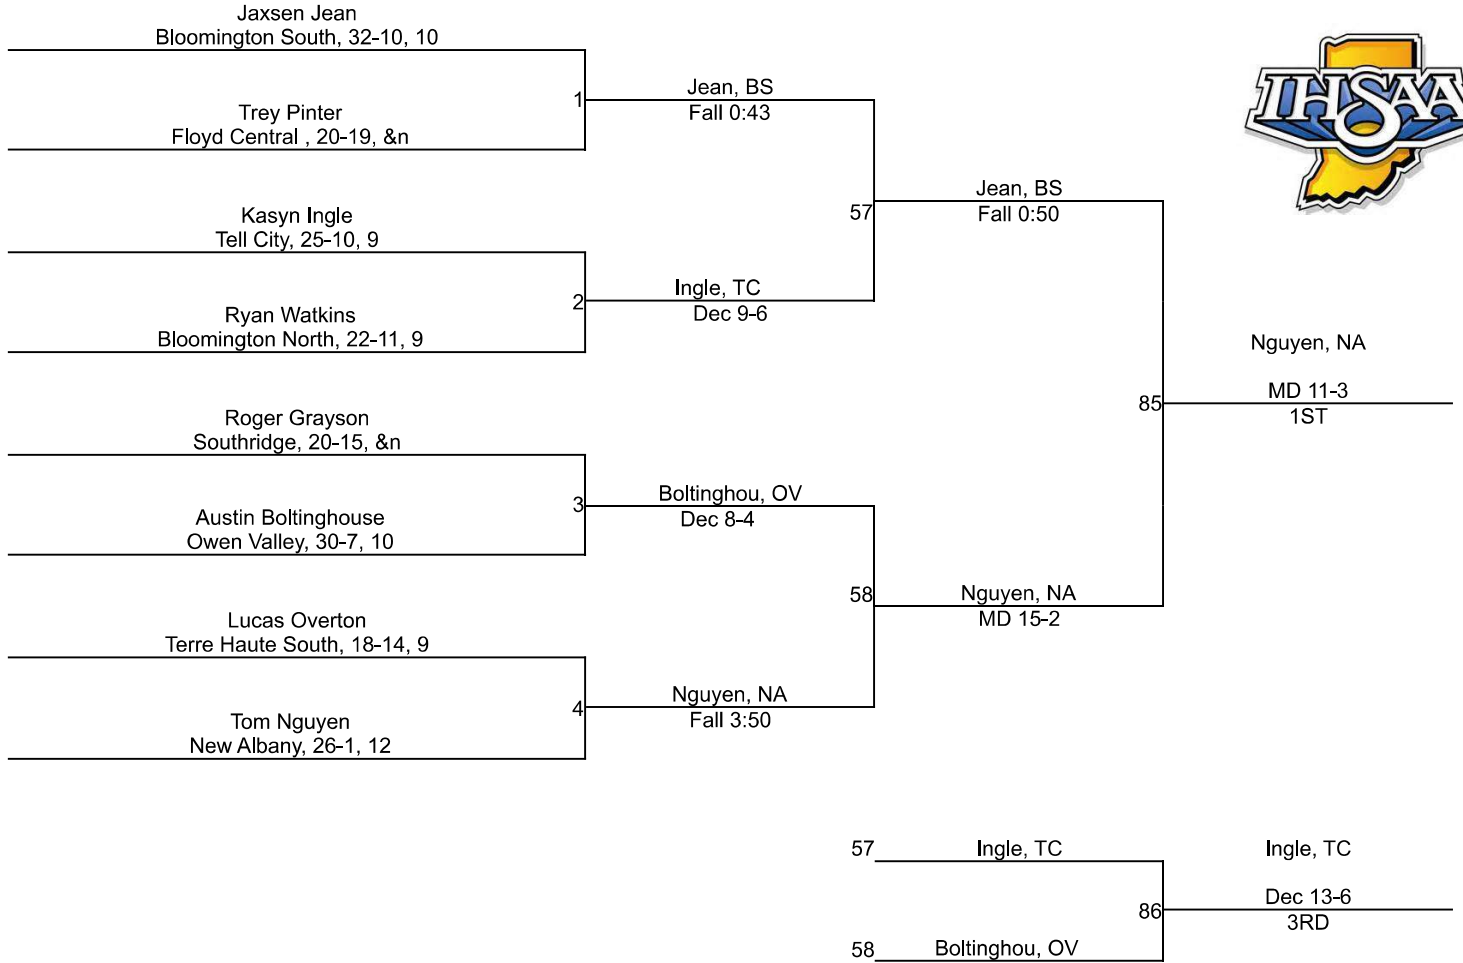

Team Scores

Printed on 02/15/2025 10:23 a.m.

Team Scores		
1	Bloomington South	183.0
2	Floyd Central	120.0
3	Terre Haute South	80.5
4	Tell City	75.0
5	Jasper	68.0
6	New Albany	61.5
7	Northview	52.5
8	Terre Haute North	48.0
9	Edgewood	40.0
10	Southridge	37.0
11	Owen Valley	32.0
12	Bedford North Lawrence	21.5
13	Bloomington North	7.0
14	Brown County	0.0
14	Forest Park	0.0
14	Mitchell	0.0
14	North Knox	0.0
14	Paoli	0.0
14	Pike Central	0.0
14	Sullivan	0.0
14	West Vigo	0.0

IHSAA Regional @ Bloomington High School South

106