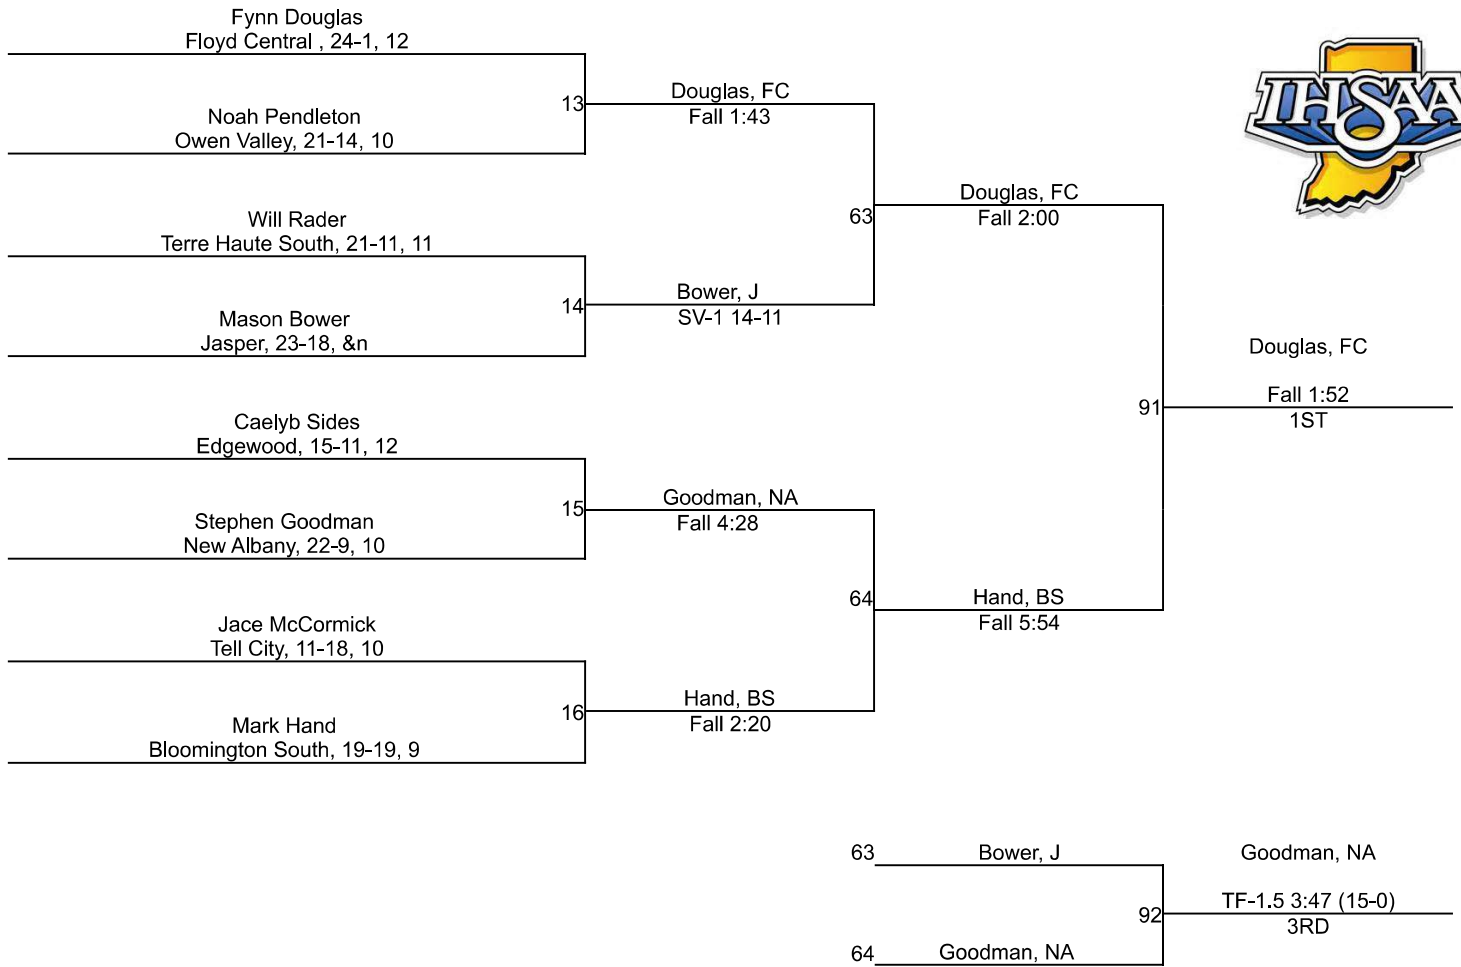

Team Scores

Printed on 02/15/2025 10:23 a.m.

Team Scores		
1	Bloomington South	183.0
2	Floyd Central	120.0
3	Terre Haute South	80.5
4	Tell City	75.0
5	Jasper	68.0
6	New Albany	61.5
7	Northview	52.5
8	Terre Haute North	48.0
9	Edgewood	40.0
10	Southridge	37.0
11	Owen Valley	32.0
12	Bedford North Lawrence	21.5
13	Bloomington North	7.0
14	Brown County	0.0
14	Forest Park	0.0
14	Mitchell	0.0
14	North Knox	0.0
14	Paoli	0.0
14	Pike Central	0.0
14	Sullivan	0.0
14	West Vigo	0.0

IHSAA Regional @ Bloomington High School South

106

IHSAA Regional @ Bloomington High School South

113

IHSAA Regional @ Bloomington High School South

120

IHSAA Regional @ Bloomington High School South

126