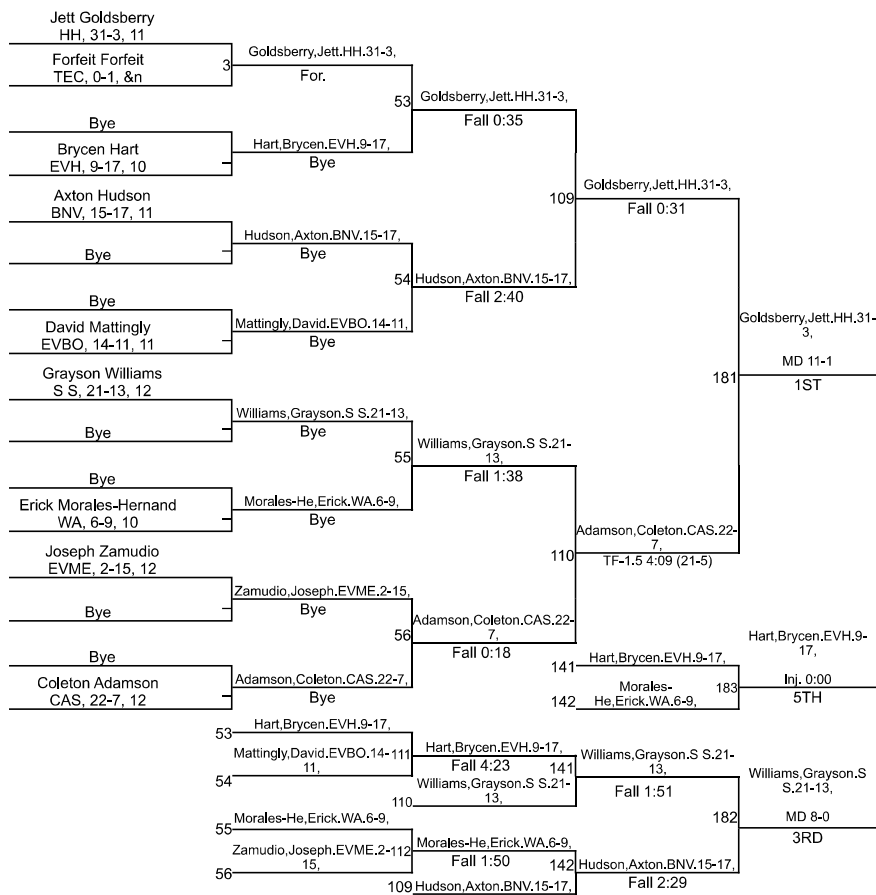

165

IHSAA Sectional @ Castle High School

175

IHSAA Sectional @ Castle High School

190

IHSAA Sectional @ Castle High School

215

IHSAA Sectional @ Castle High School