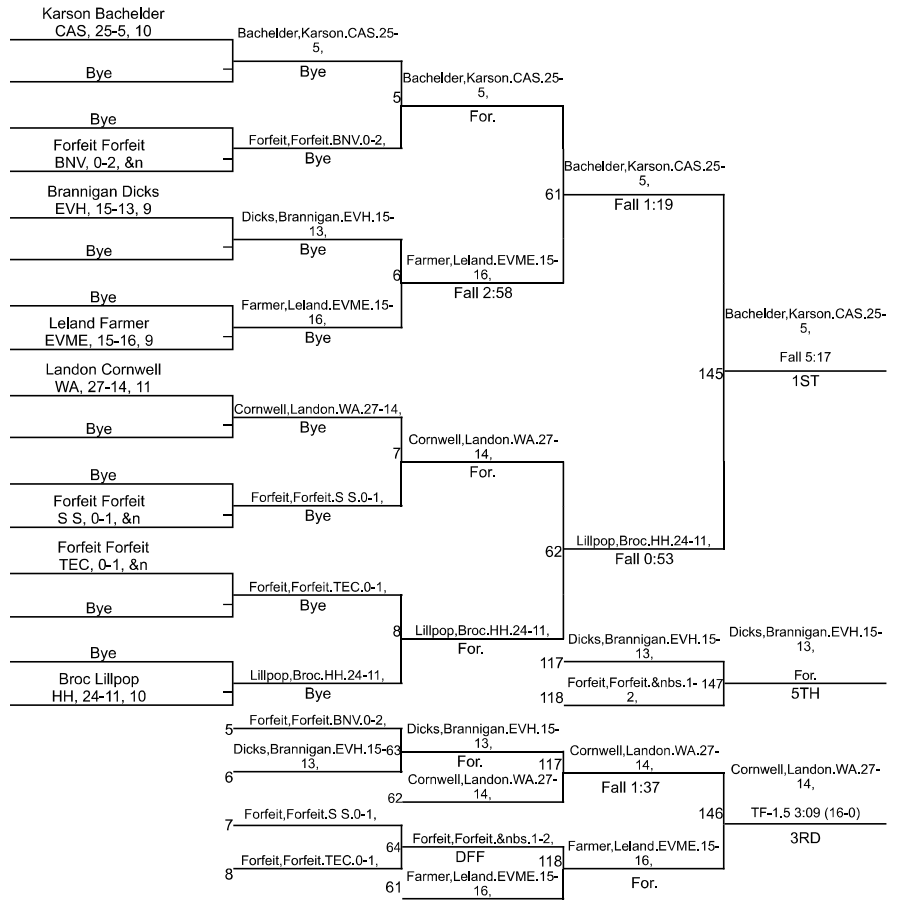

IHSAA Sectional @ Castle High School

106

IHSAA Sectional @ Castle High School

113

IHSAA Sectional @ Castle High School

126

IHSAA Sectional @ Castle High School

132