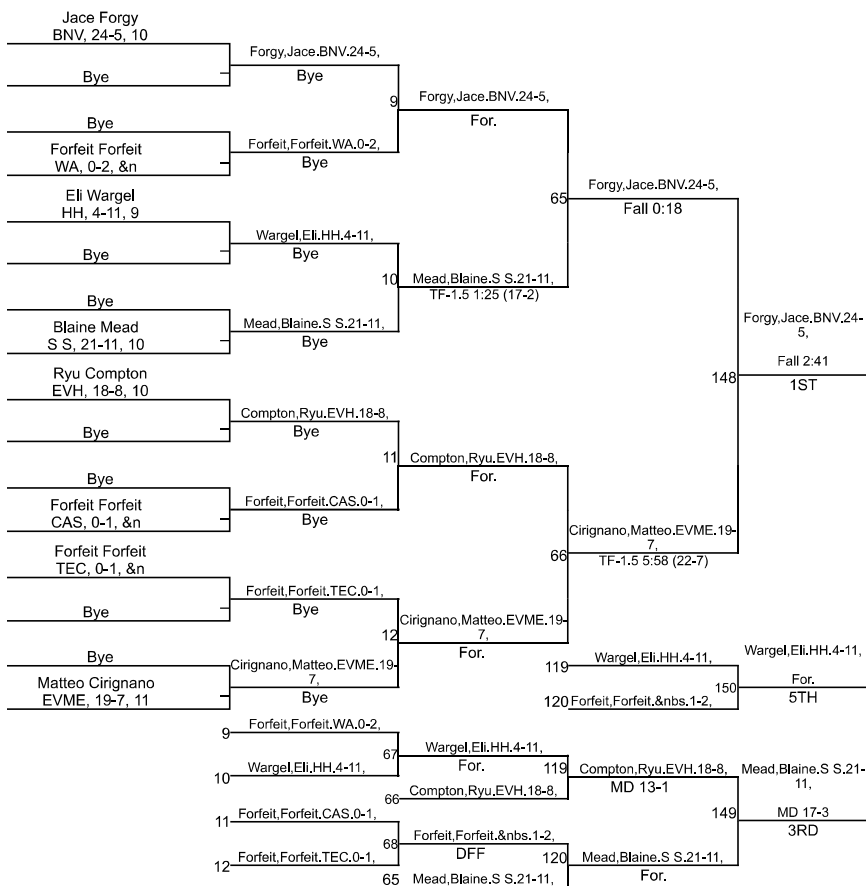

IHSAA Sectional @ Castle High School

106

IHSAA Sectional @ Castle High School

113

IHSAA Sectional @ Castle High School

126

IHSAA Sectional @ Castle High School

132