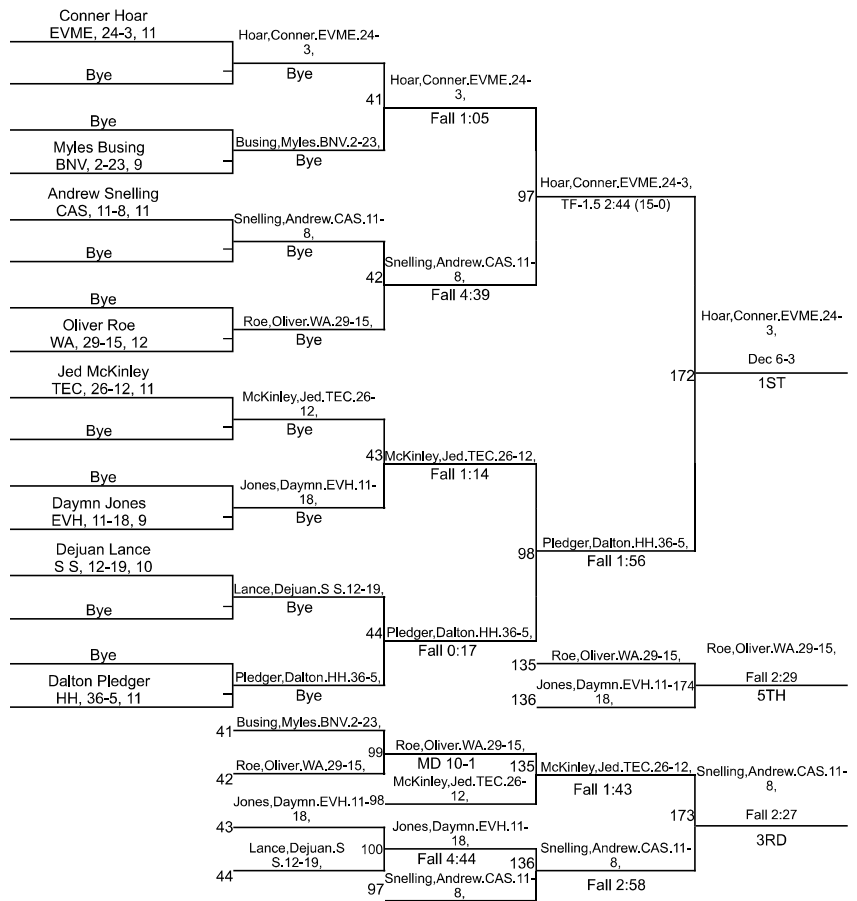

IHSAA Sectional @ Castle High School

165