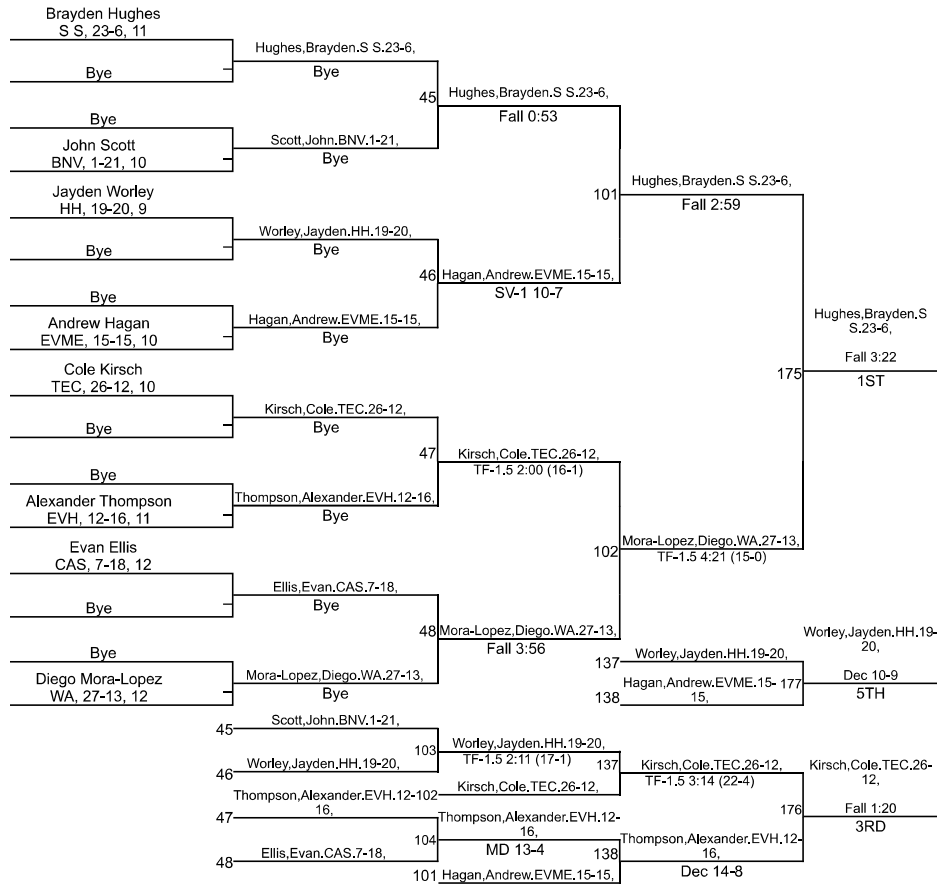

IHSAA Sectional @ Castle High School

175