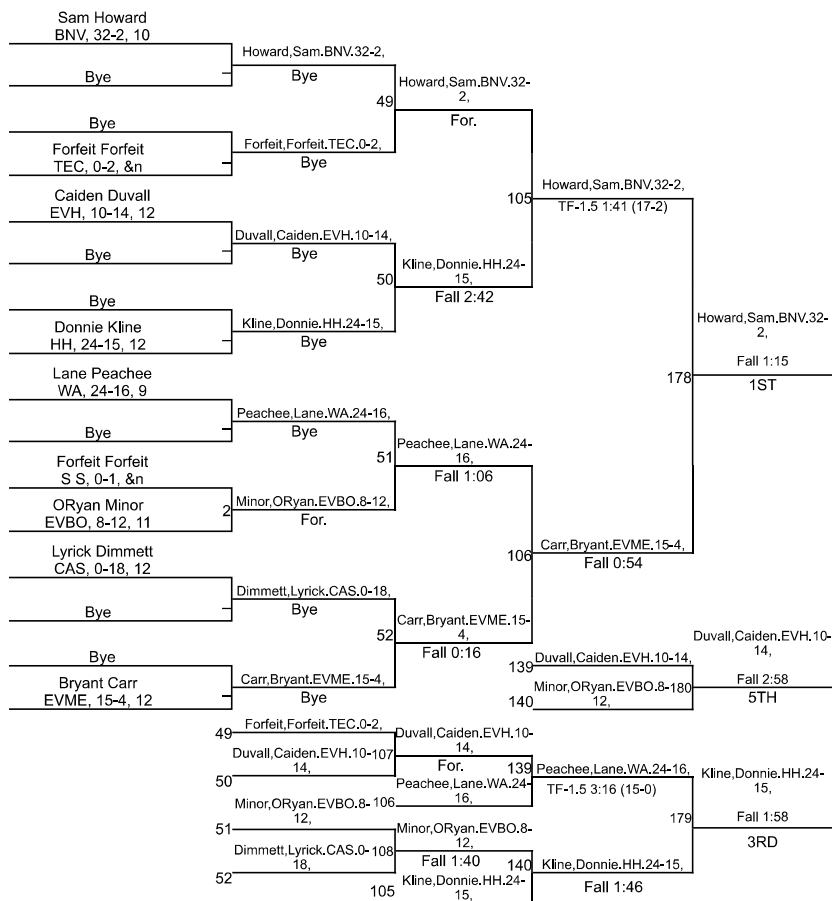

165

IHSAA Sectional @ Castle High School

175

IHSAA Sectional @ Castle High School

190

IHSAA Sectional @ Castle High School

215

IHSAA Sectional @ Castle High School