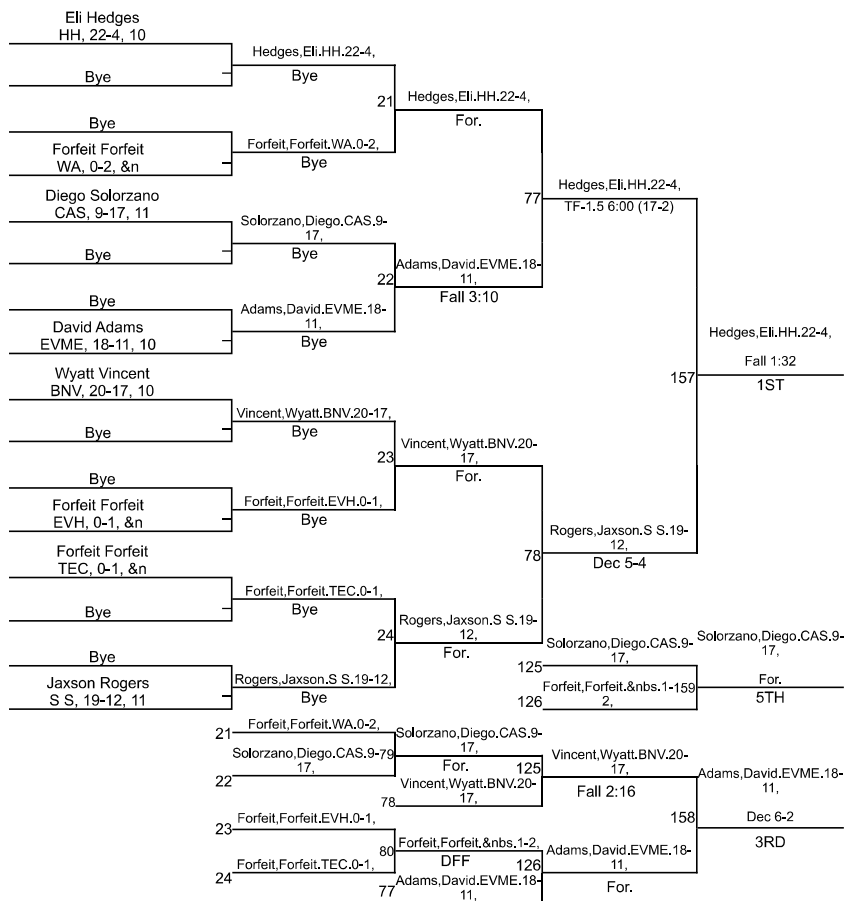

IHSAA Sectional @ Castle High School

106

IHSAA Sectional @ Castle High School

113

IHSAA Sectional @ Castle High School

126

IHSAA Sectional @ Castle High School

132