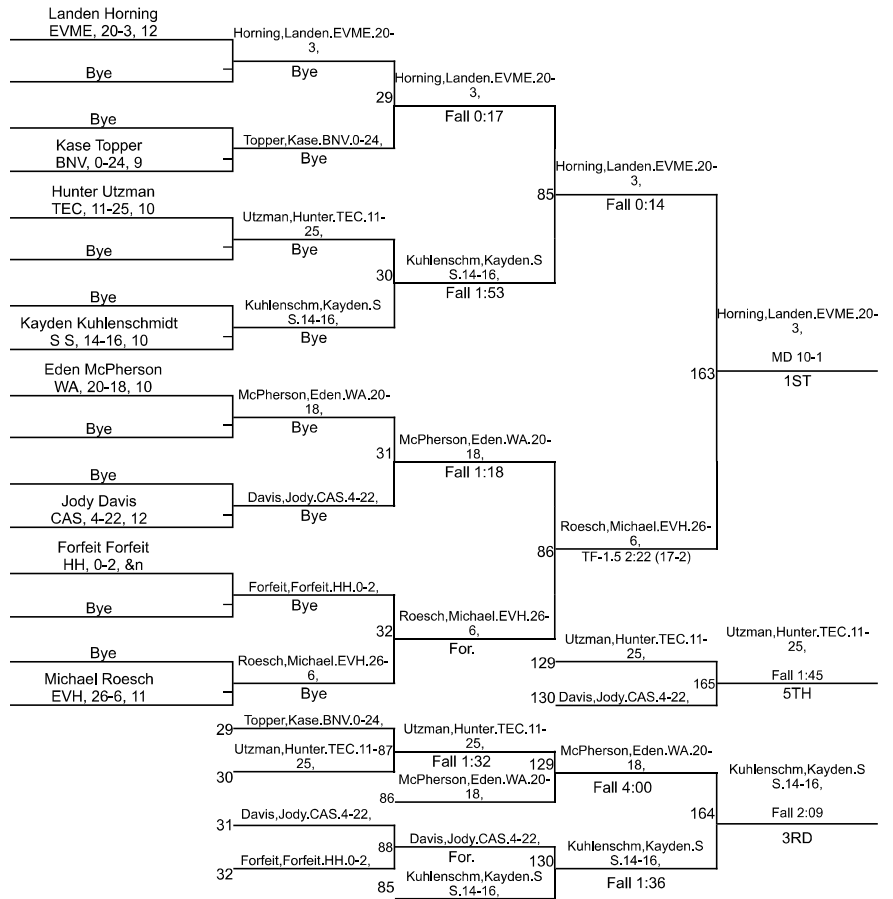

IHSAA Sectional @ Castle High School