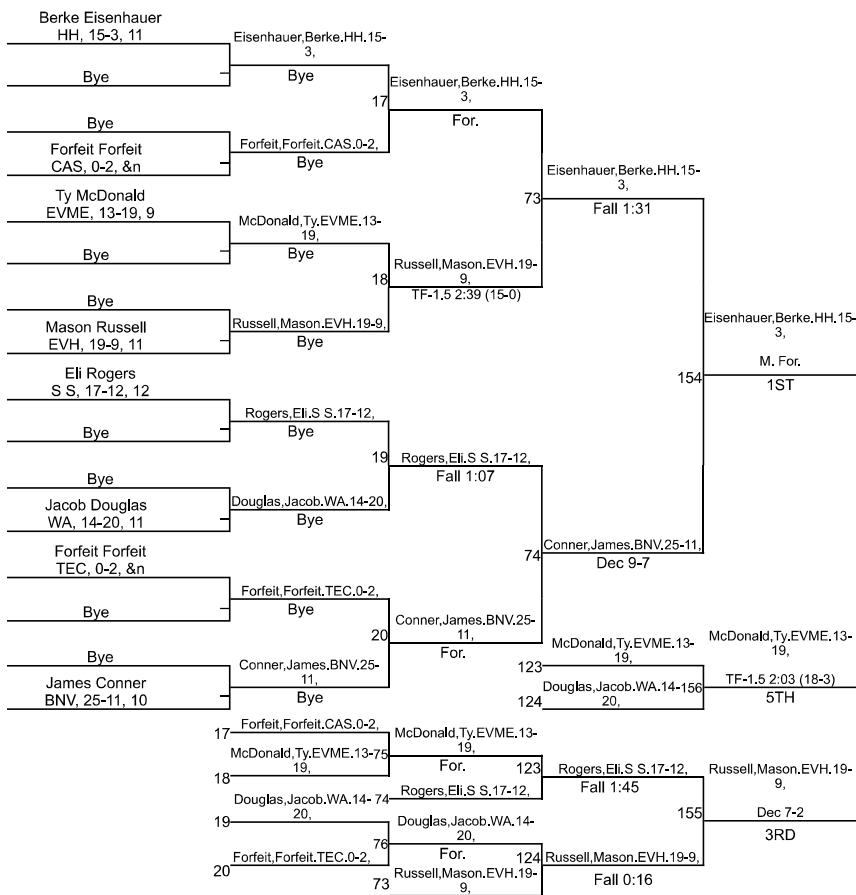

IHSAA Sectional @ Castle High School

106

IHSAA Sectional @ Castle High School

113

IHSAA Sectional @ Castle High School

126

IHSAA Sectional @ Castle High School

132