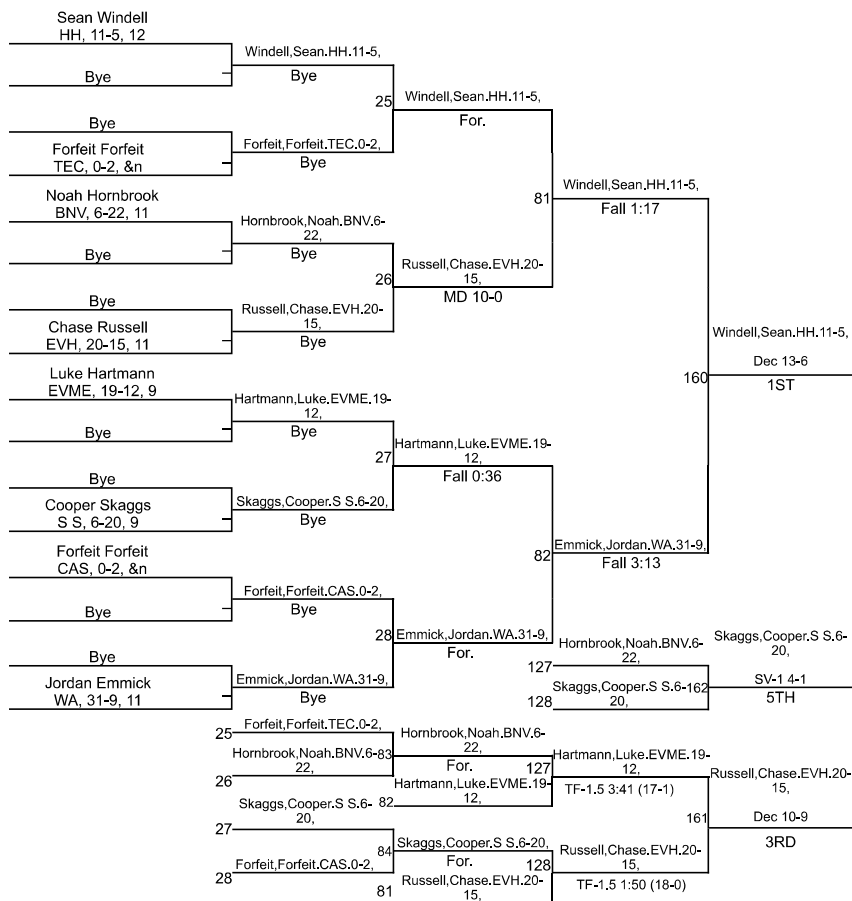

IHSAA Sectional @ Castle High School

138