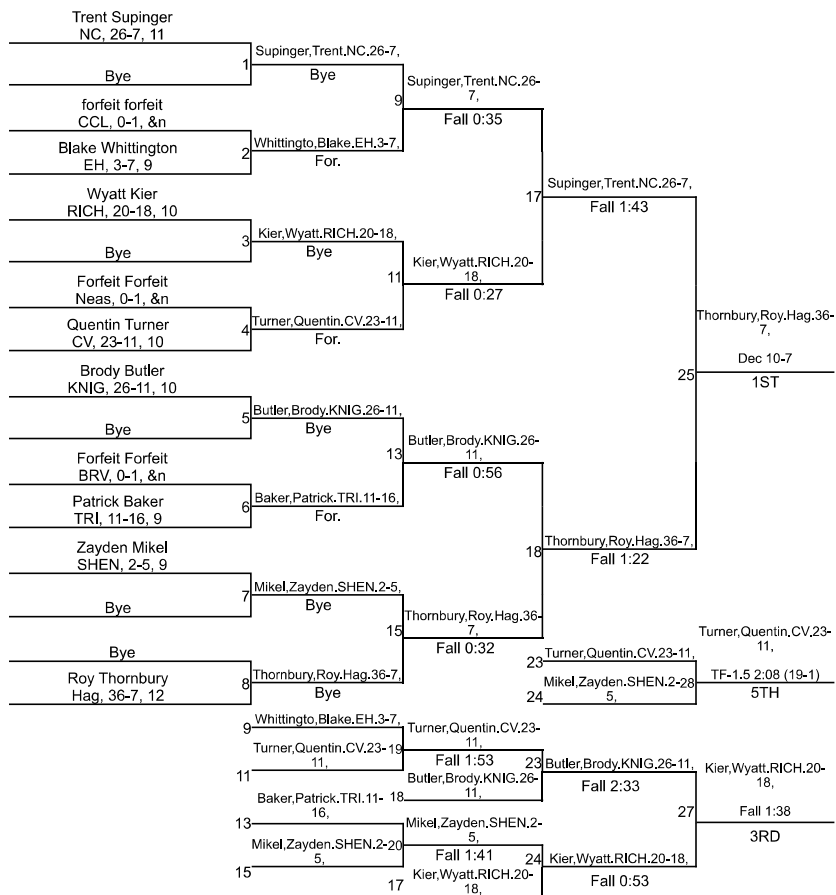

IHSAA Sectional @ Centerville Sr High School

175