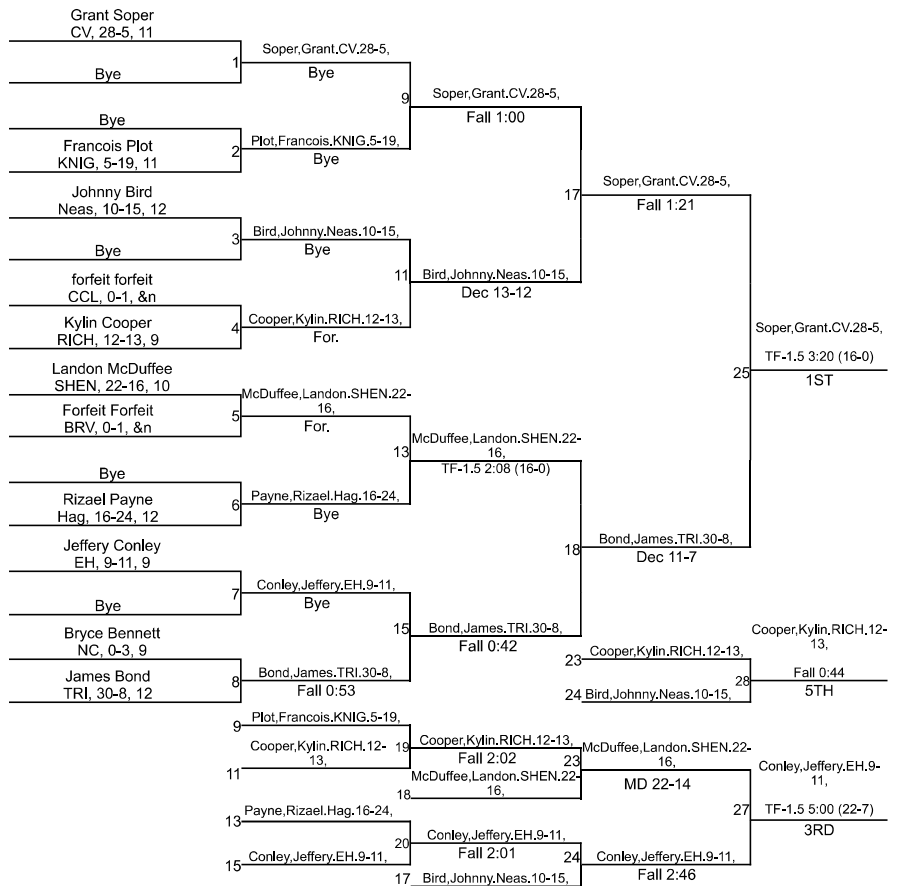

# IHSAA Sectional @ Centerville Sr High School

144

# IHSAA Sectional @ Centerville Sr High School

157