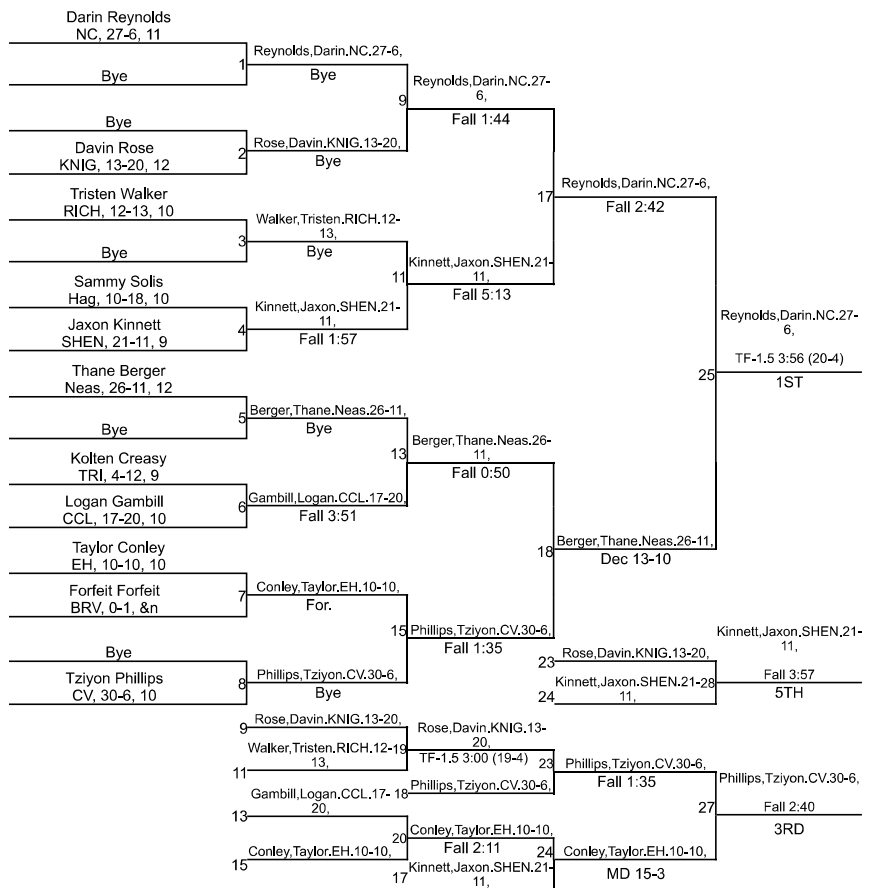

IHSAA Sectional @ Centerville Sr High School

165