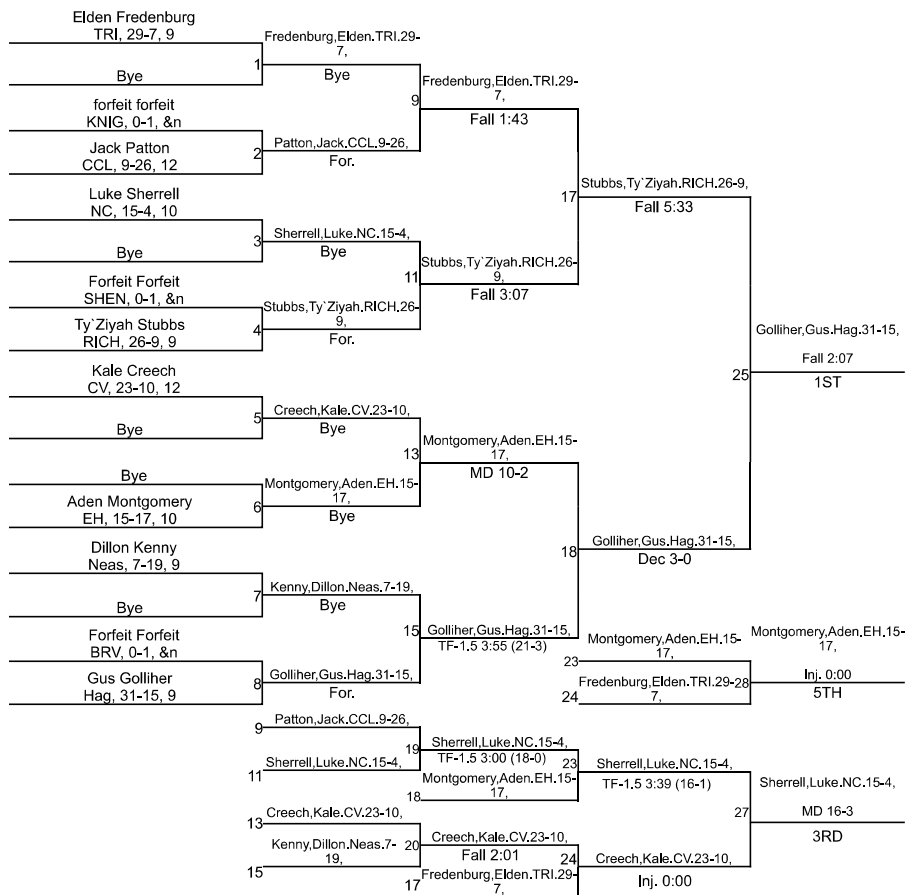

# IHSAA Sectional @ Centerville Sr High School

132

# IHSAA Sectional @ Centerville Sr High School

144