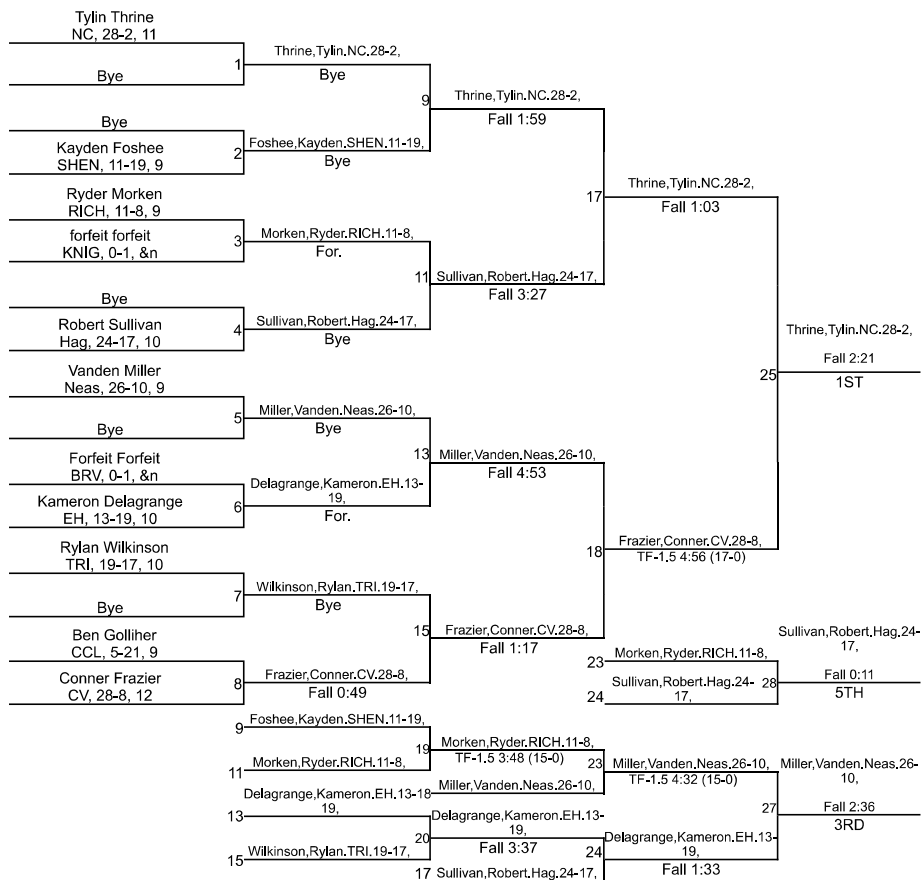

# Team Scores

Printed on 02/01/2025 09:23 p.m.

Team Scores		
1	New Castle	215.5
2	Northeastern	202.5
3	Centerville	154.5
4	Hagerstown	150.0
5	Eastern Hancock	143.0
6	Richmond	130.0
7	Shenandoah	104.5
8	Tri	80.5
9	Cambridge City Lincoln	55.0
10	Knightstown	25.5
11	Blue River Valley	18.0

# IHSAA Sectional @ Centerville Sr High School

132