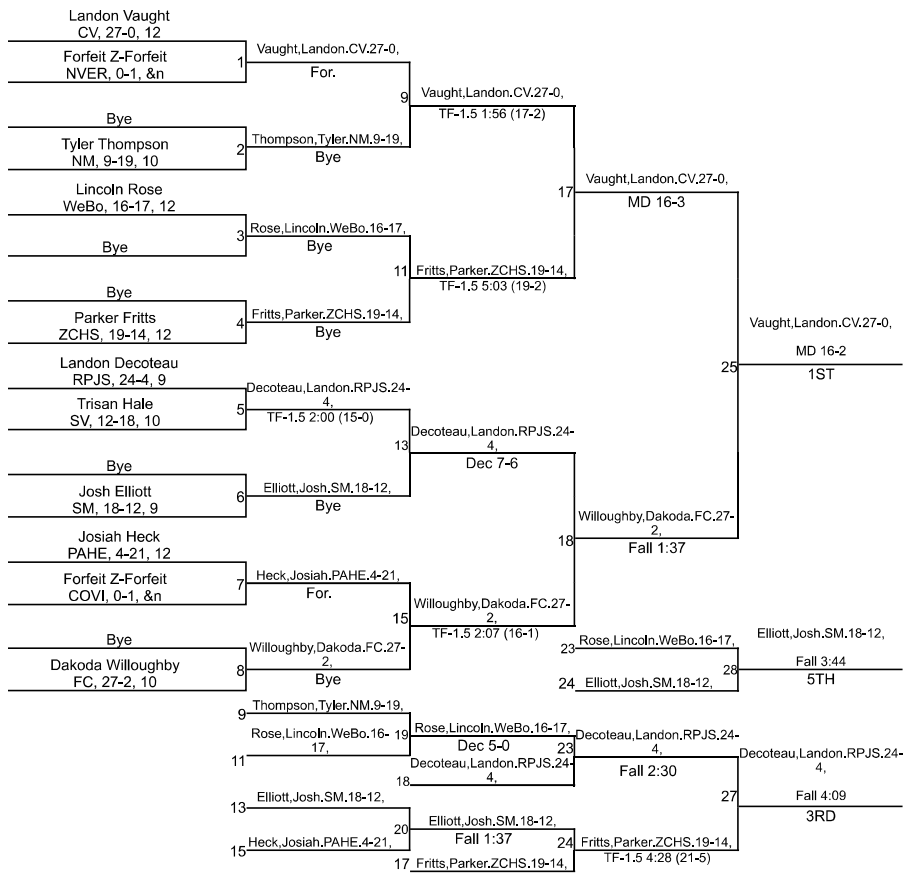

# IHSAA Sectional @ Crawfordsville Sr High School

106

# IHSAA Sectional @ Crawfordsville Sr High School

144