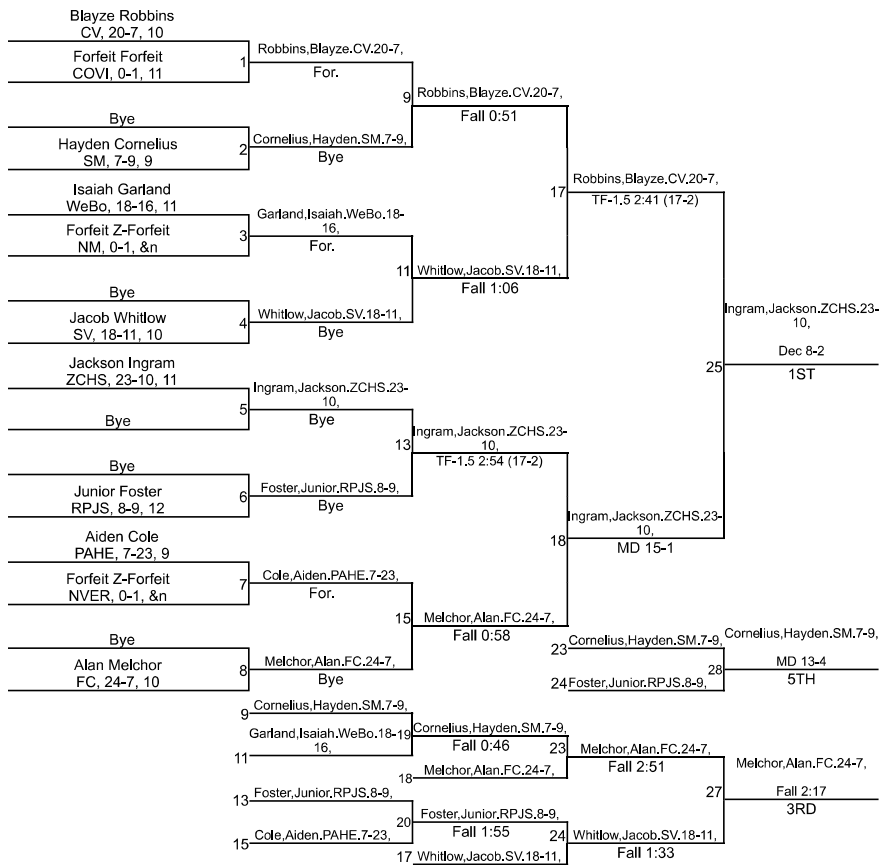

# IHSAA Sectional @ Crawfordsville Sr High School

106

# IHSAA Sectional @ Crawfordsville Sr High School

144