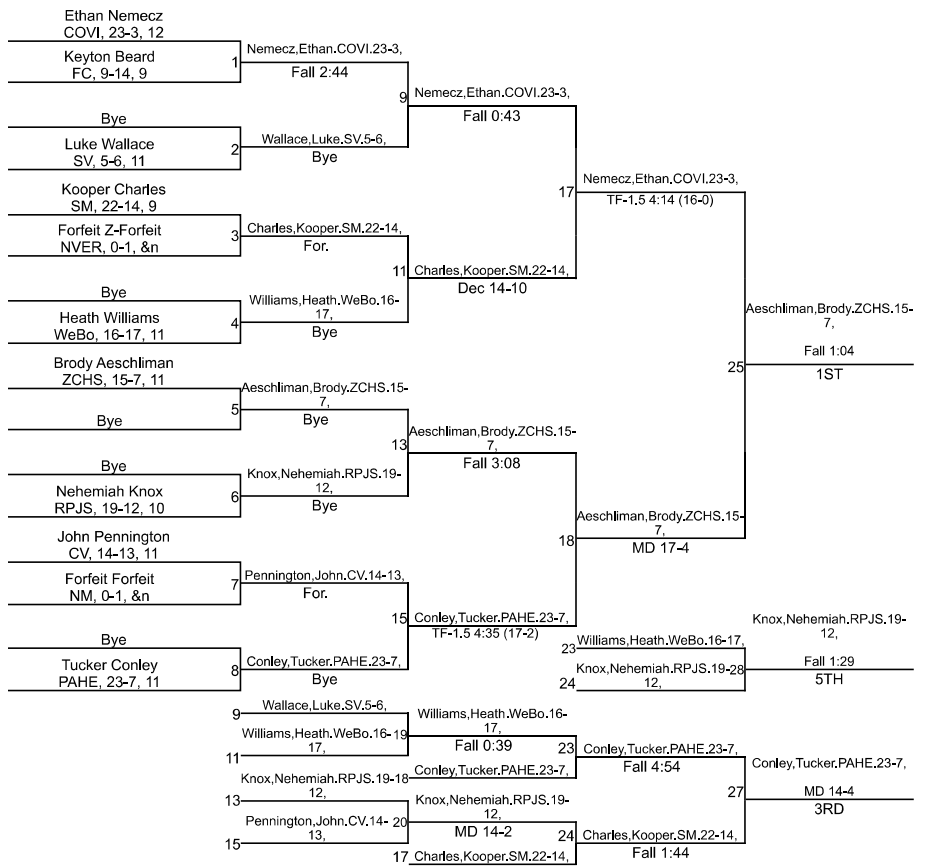

# IHSAA Sectional @ Crawfordsville Sr High School

157

# IHSAA Sectional @ Crawfordsville Sr High School

190