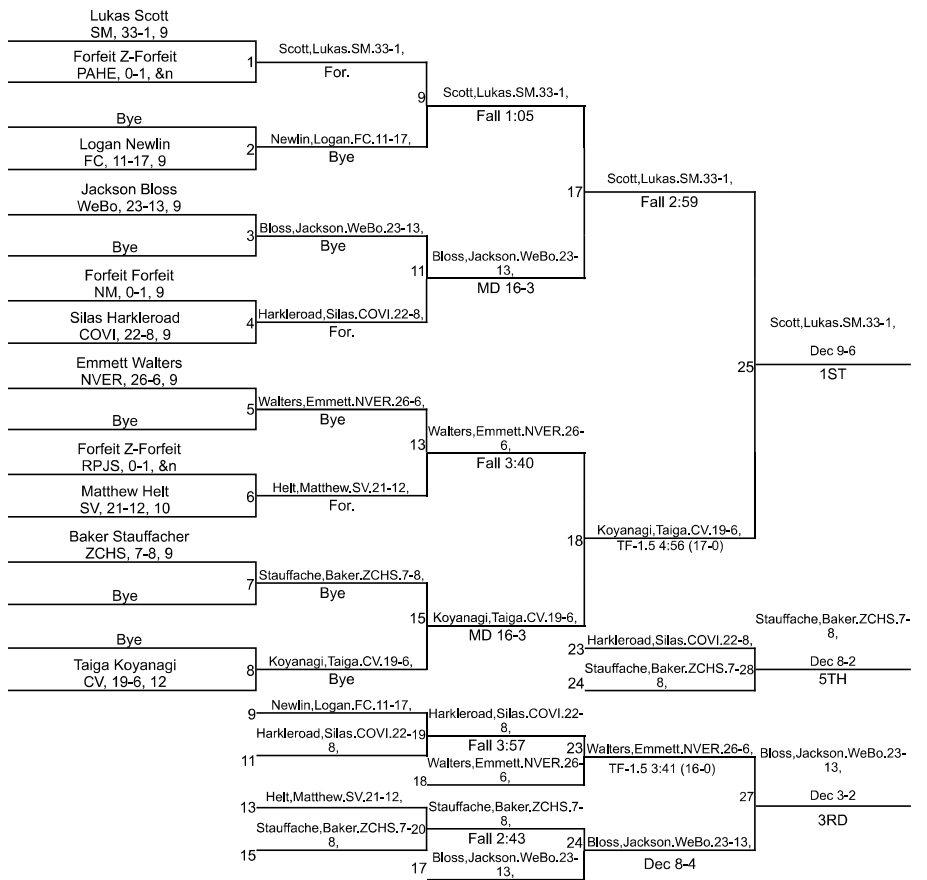

# IHSAA Sectional @ Crawfordsville Sr High School

106