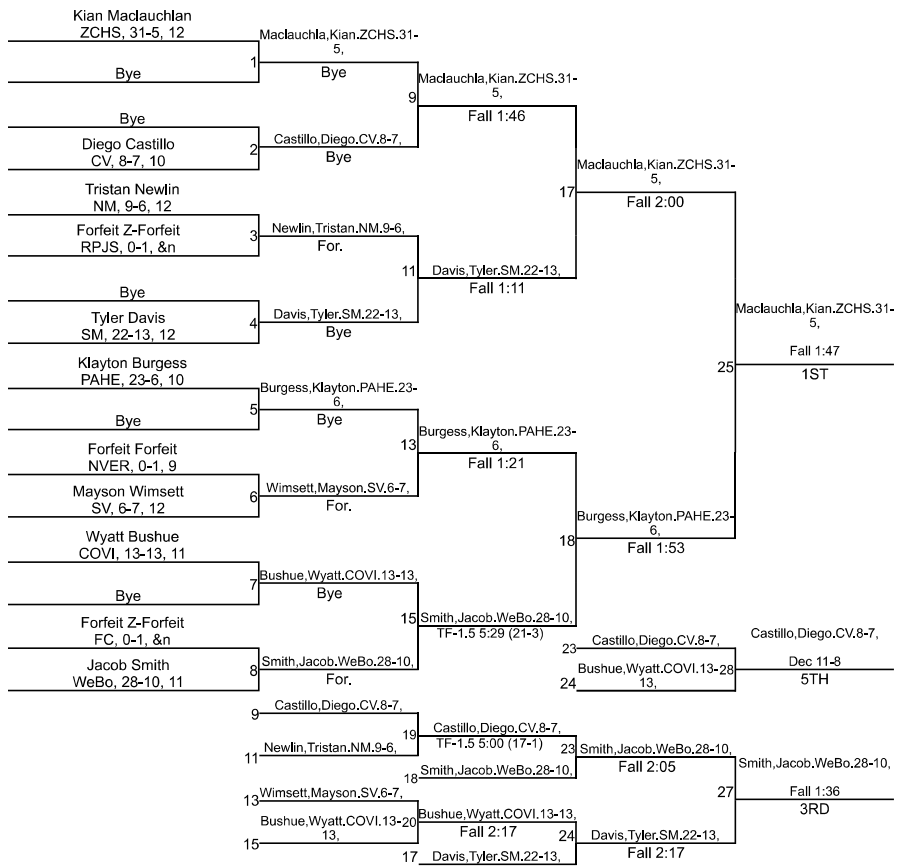

IHSAA Sectional @ Crawfordsville Sr High School

215