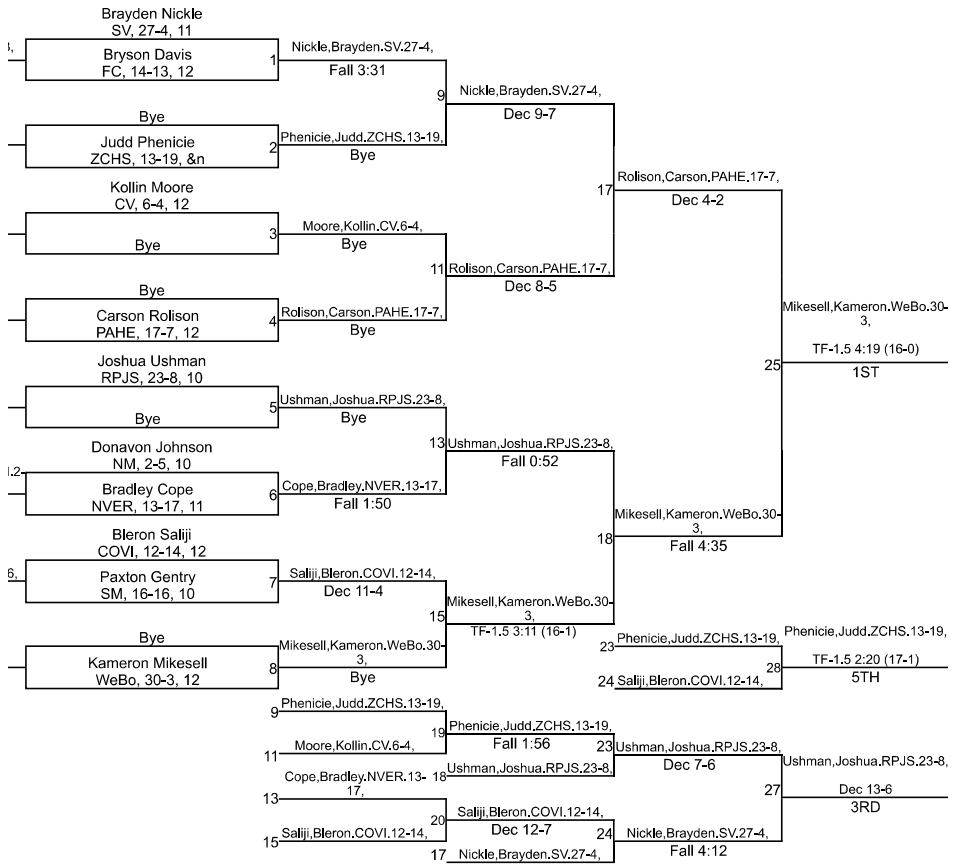

IHSAA Sectional @ Crawfordsville Sr High School

157