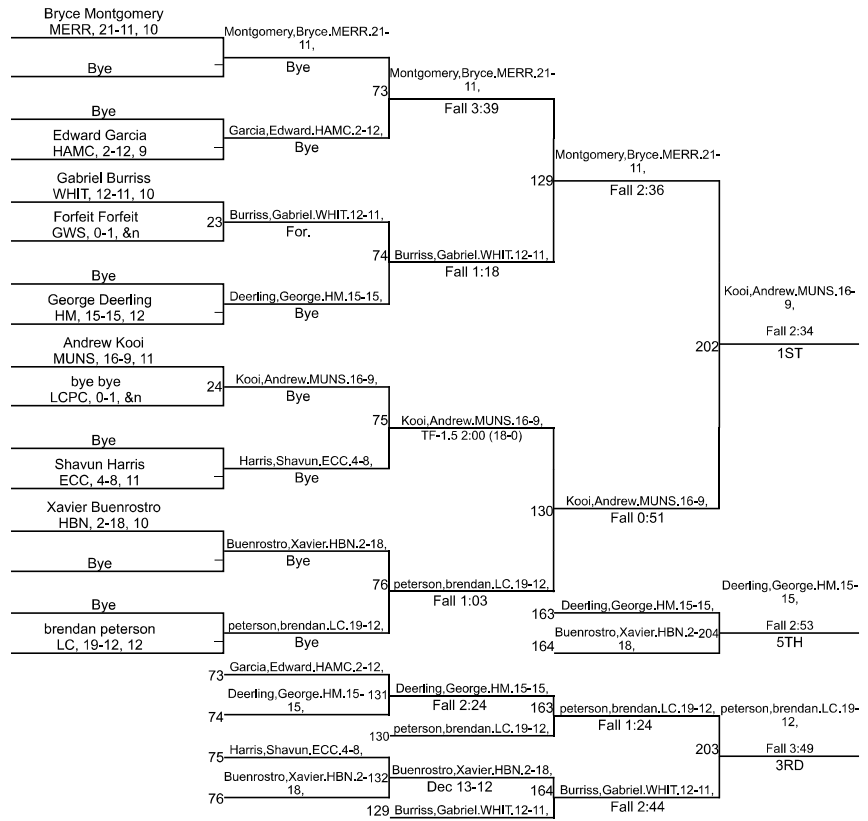

IHSAA Sectional @ East Chicago Central High School

190