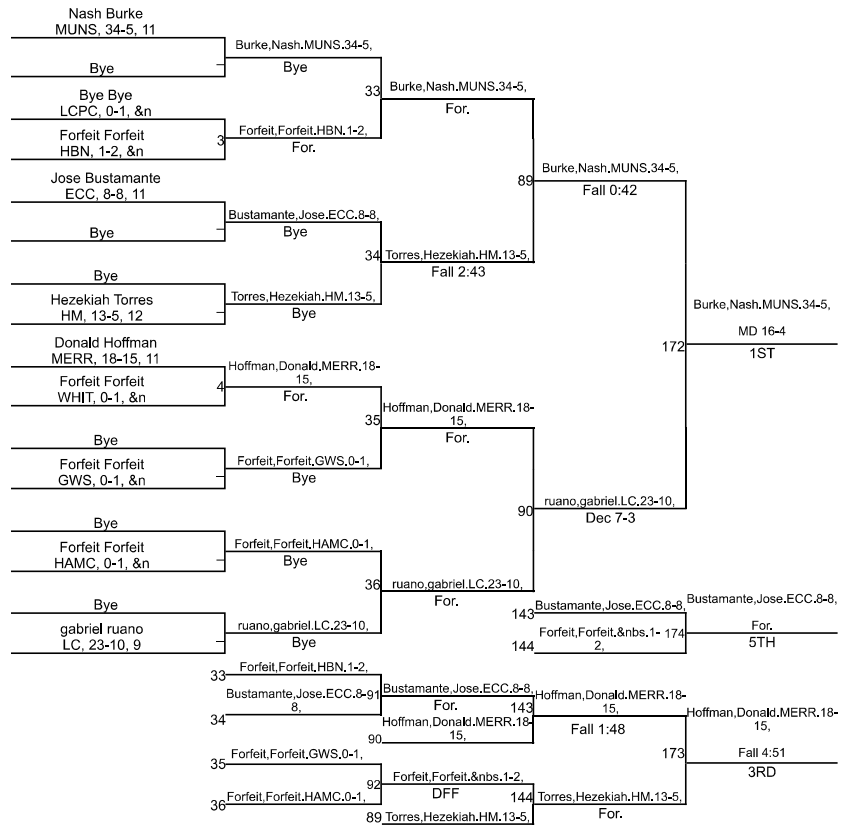

IHSAA Sectional @ East Chicago Central High School

113