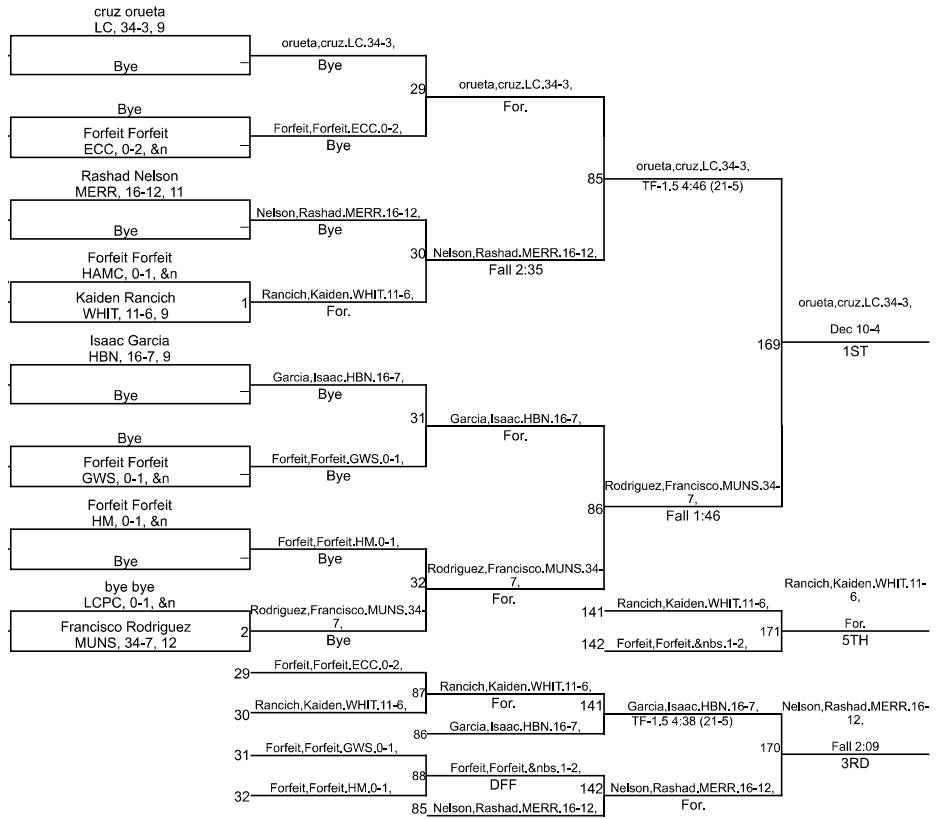

# Team Scores

Printed on 02/01/2025 09:41 p.m.

Team Scores		
1	Merrillville	301.0
2	Munster	247.0
3	Lake Central	233.0
4	Hammond Central	124.5
5	East Chicago Central	94.5
6	Whiting	75.0
7	Hammond Bishop Noll	55.0
8	Gary West Side	54.0
9	Hammond Morton	40.0
10	Lighthouse CPC	0.0

# IHSAA Sectional @ East Chicago Central High School

106