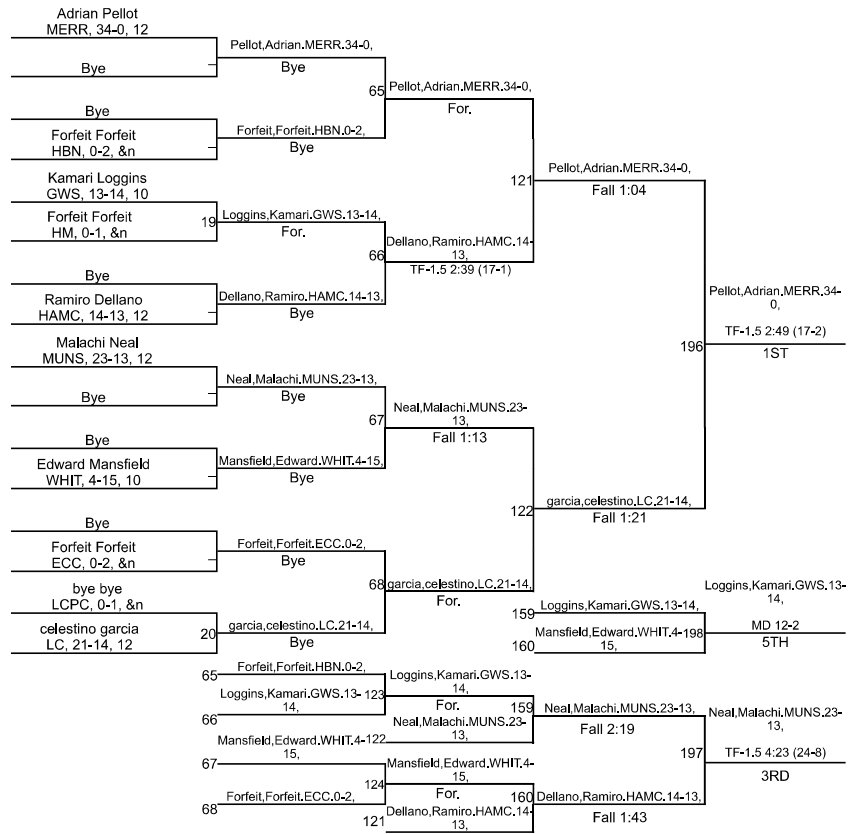

IHSAA Sectional @ East Chicago Central High School

165