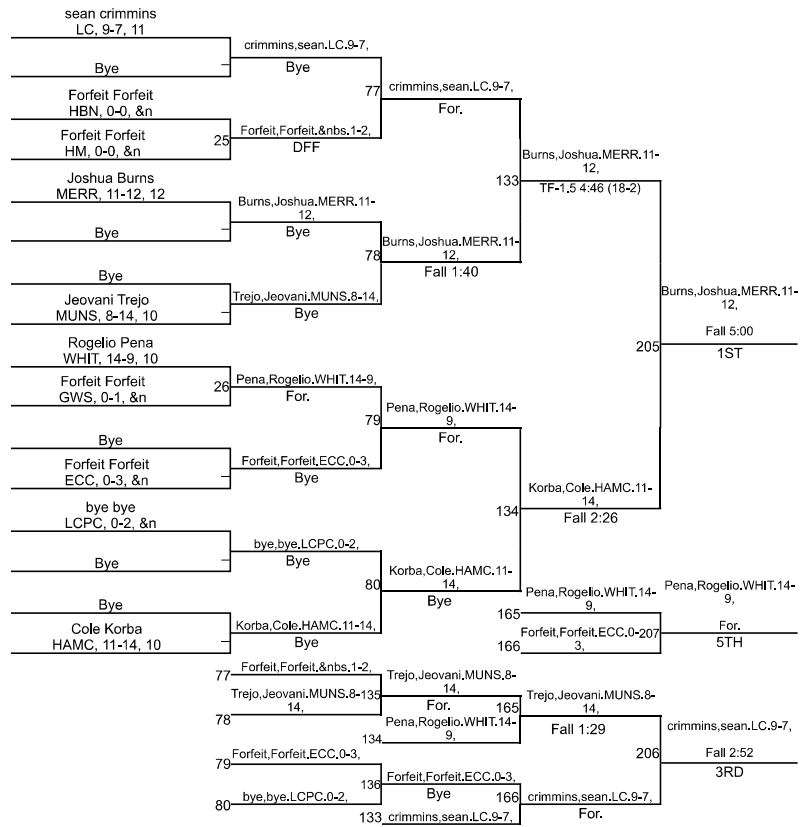

IHSAA Sectional @ East Chicago Central High School

215