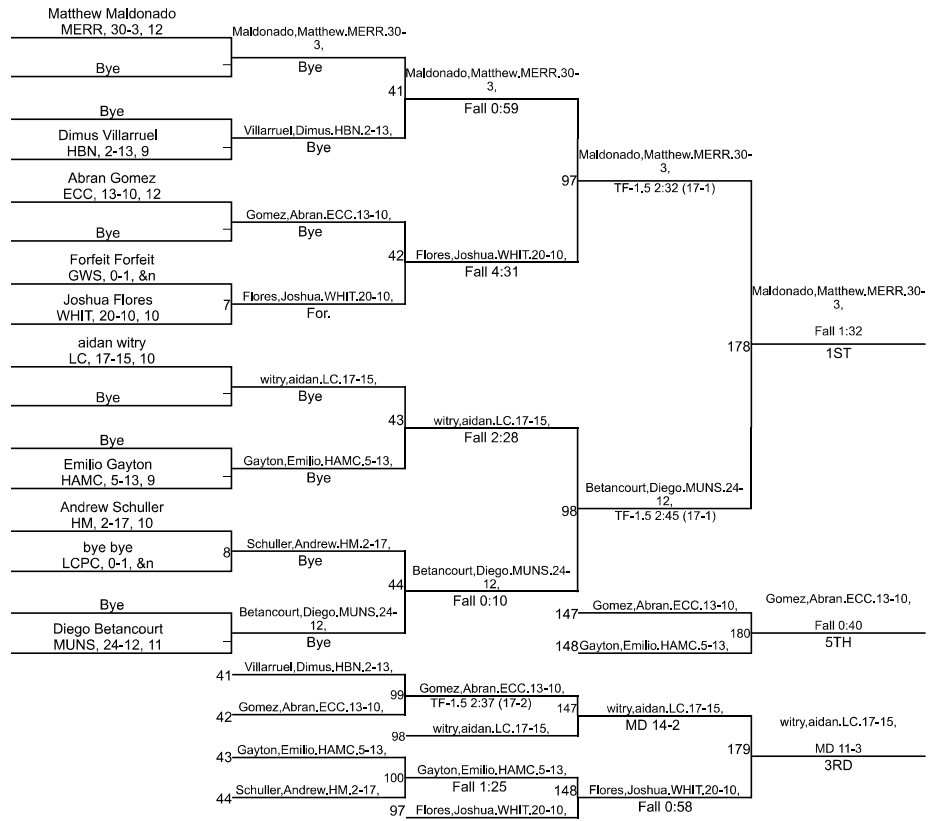

IHSAA Sectional @ East Chicago Central High School

126