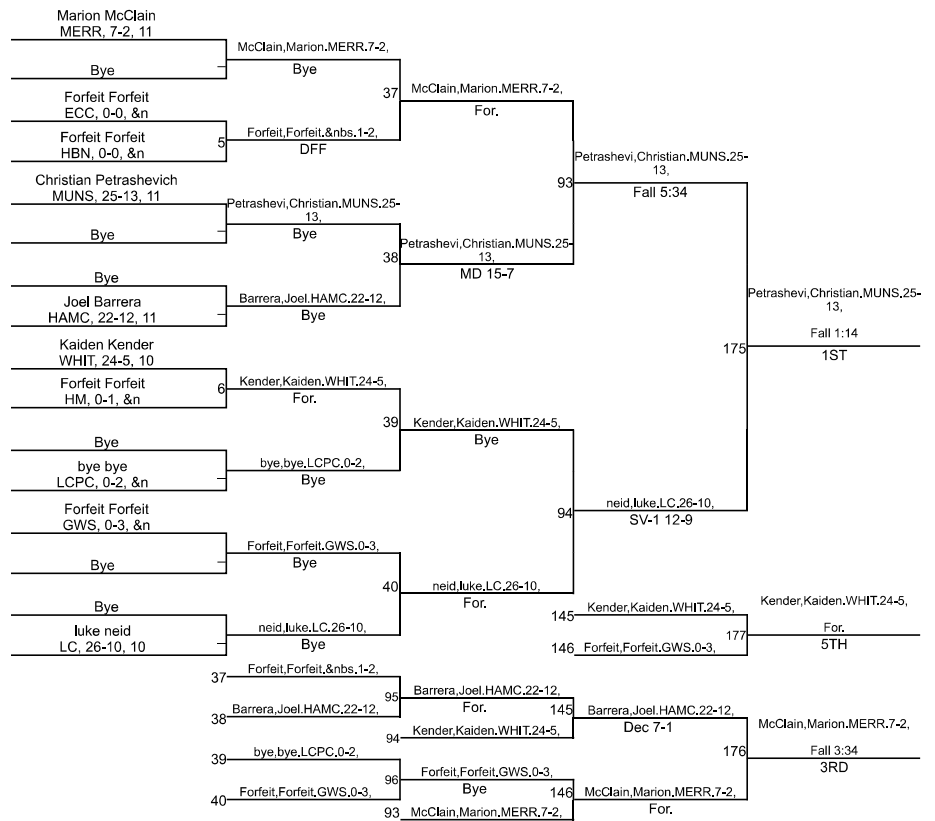

IHSAA Sectional @ East Chicago Central High School

120