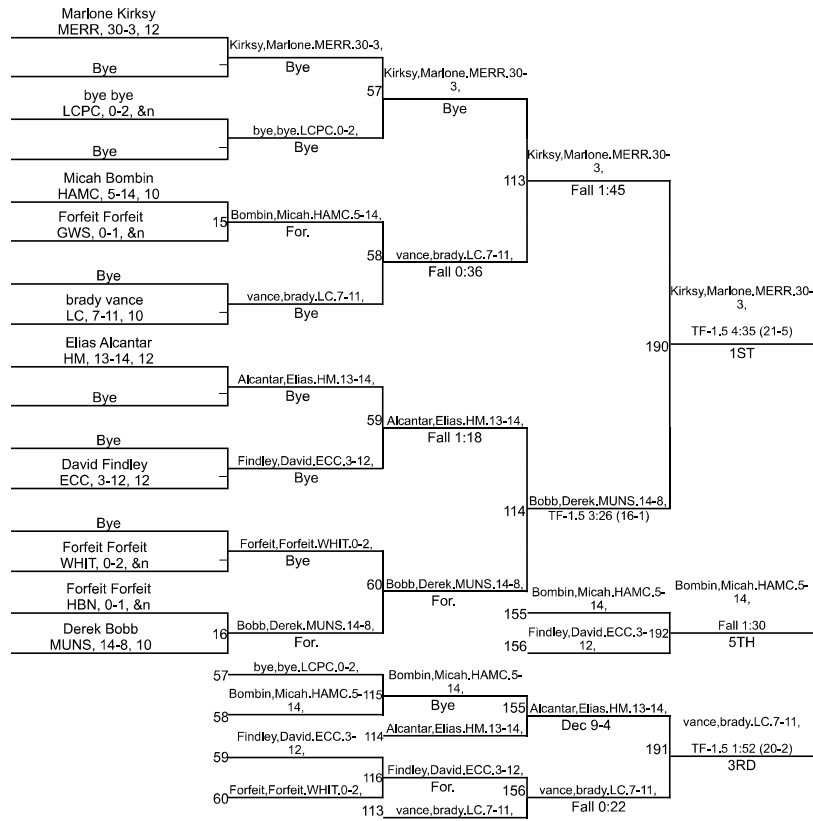

# IHSAA Sectional @ East Chicago Central High School

126

# IHSAA Sectional @ East Chicago Central High School

150