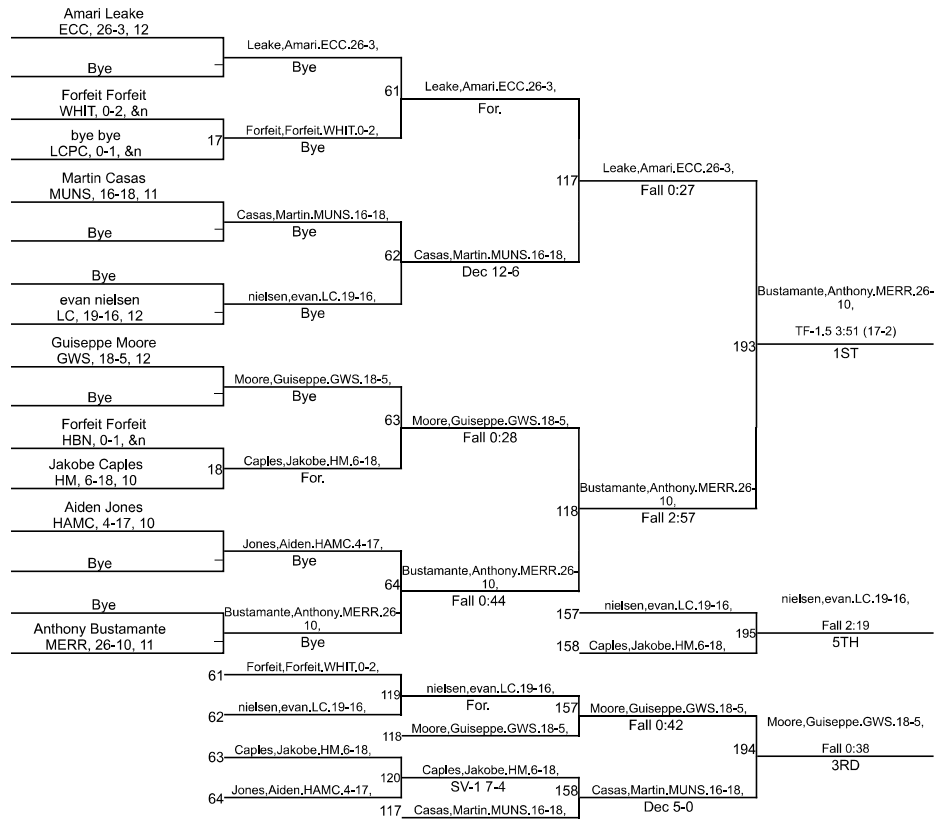

IHSAA Sectional @ East Chicago Central High School

157