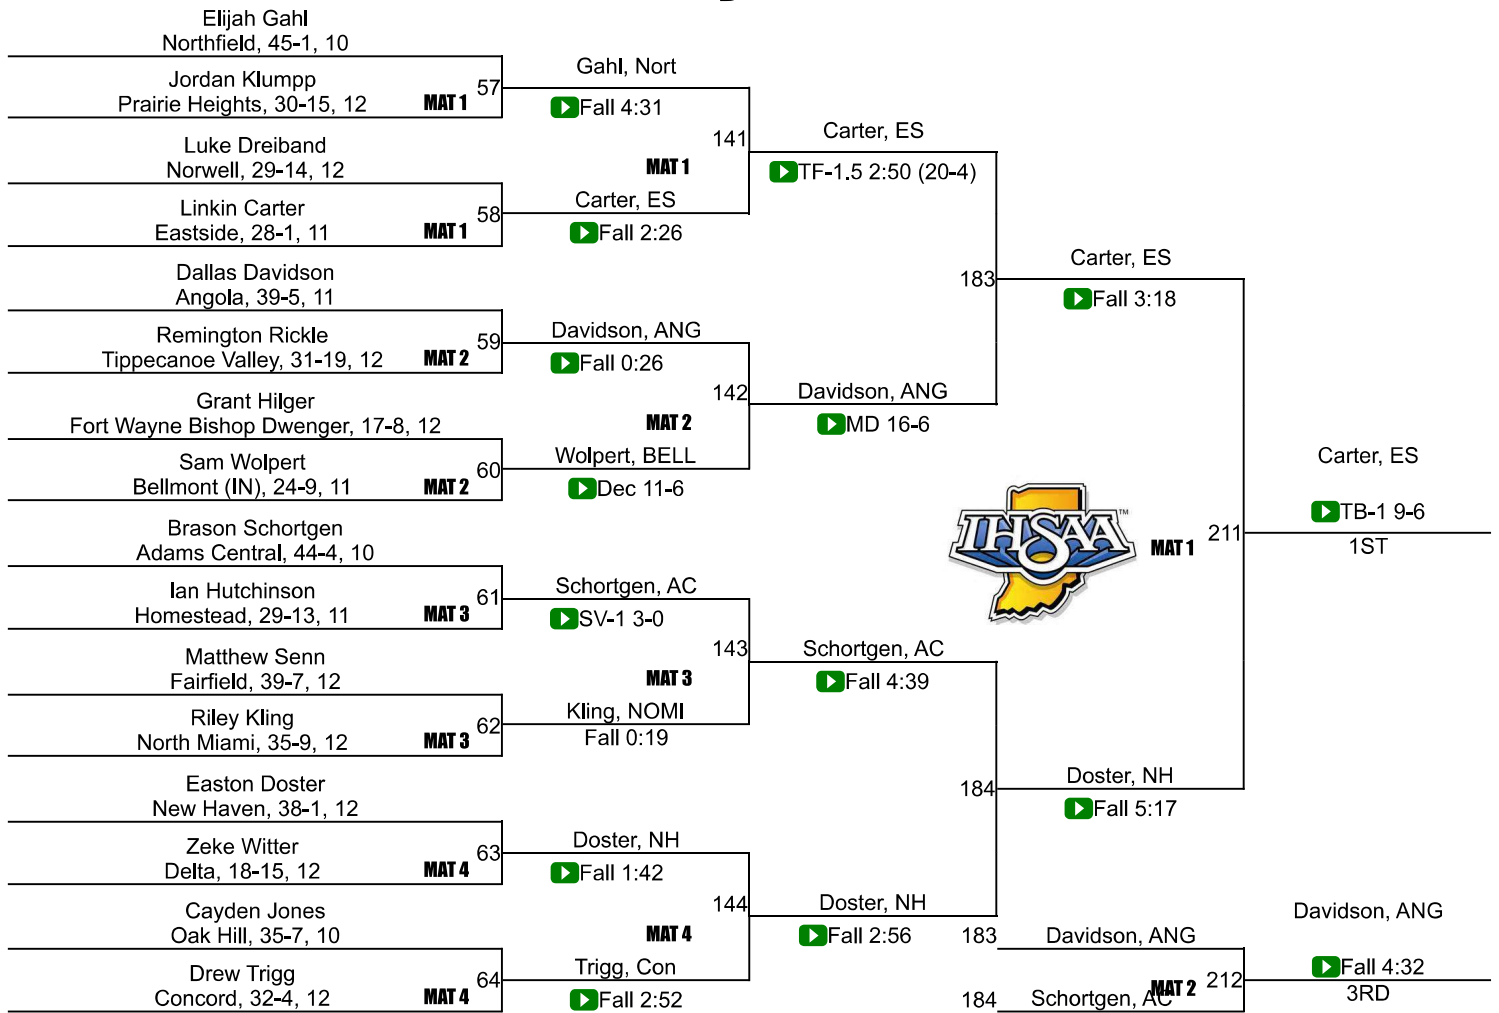

IHSAA Semi-State @ Allen County War Memorial Col