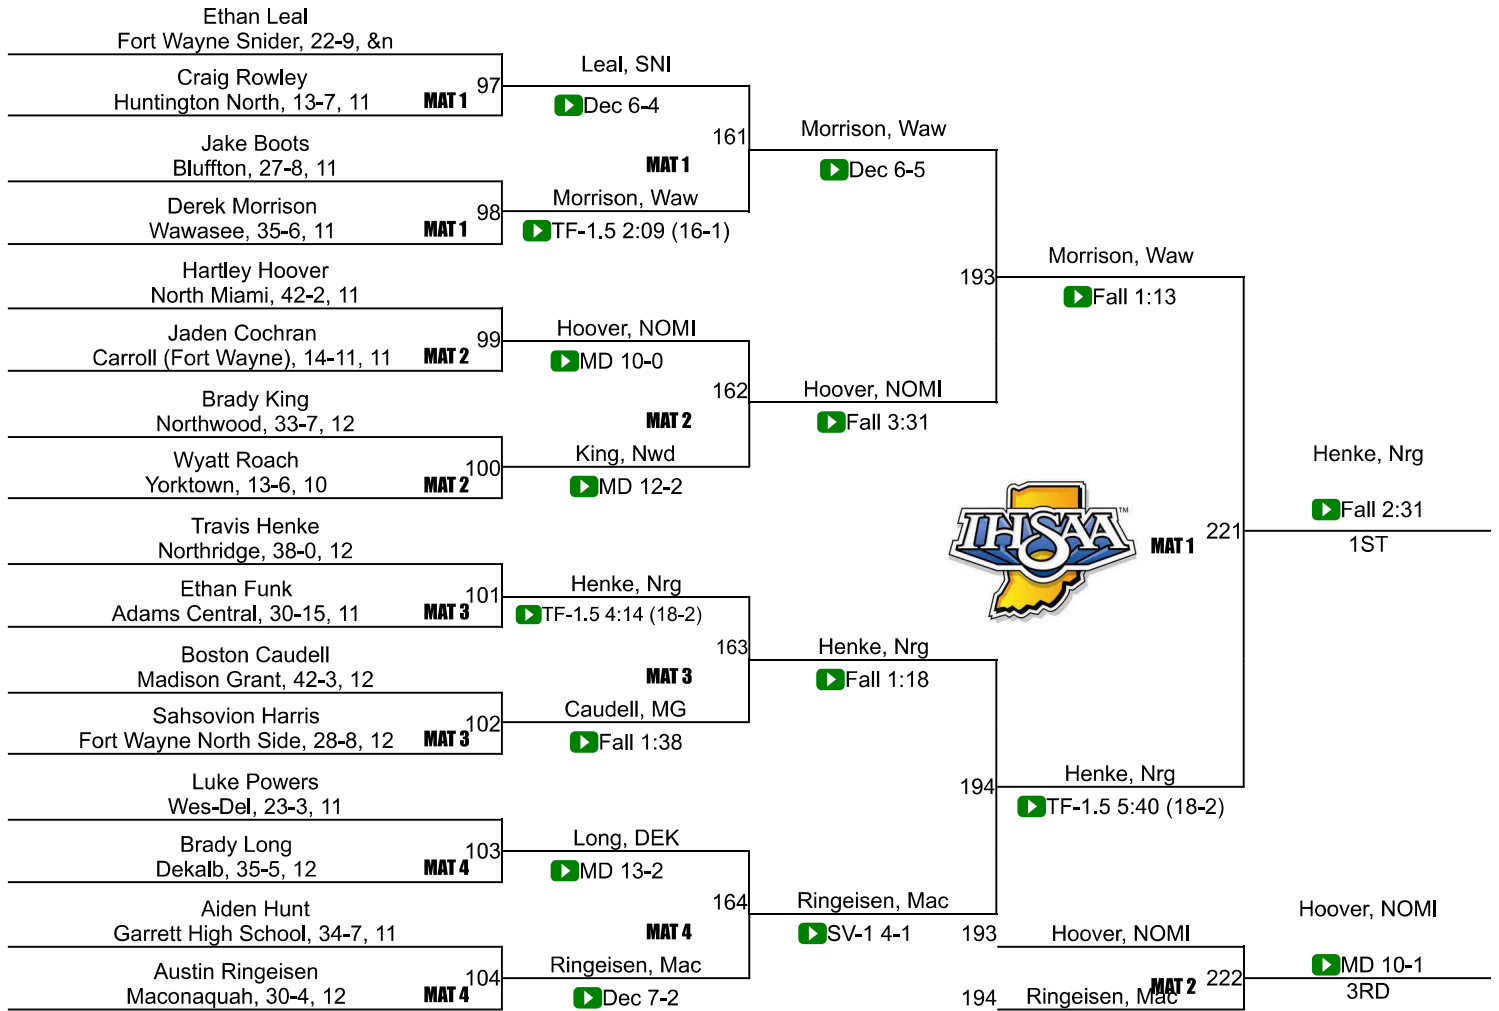

IHSAA Semi-State @ Allen County War Memorial Col