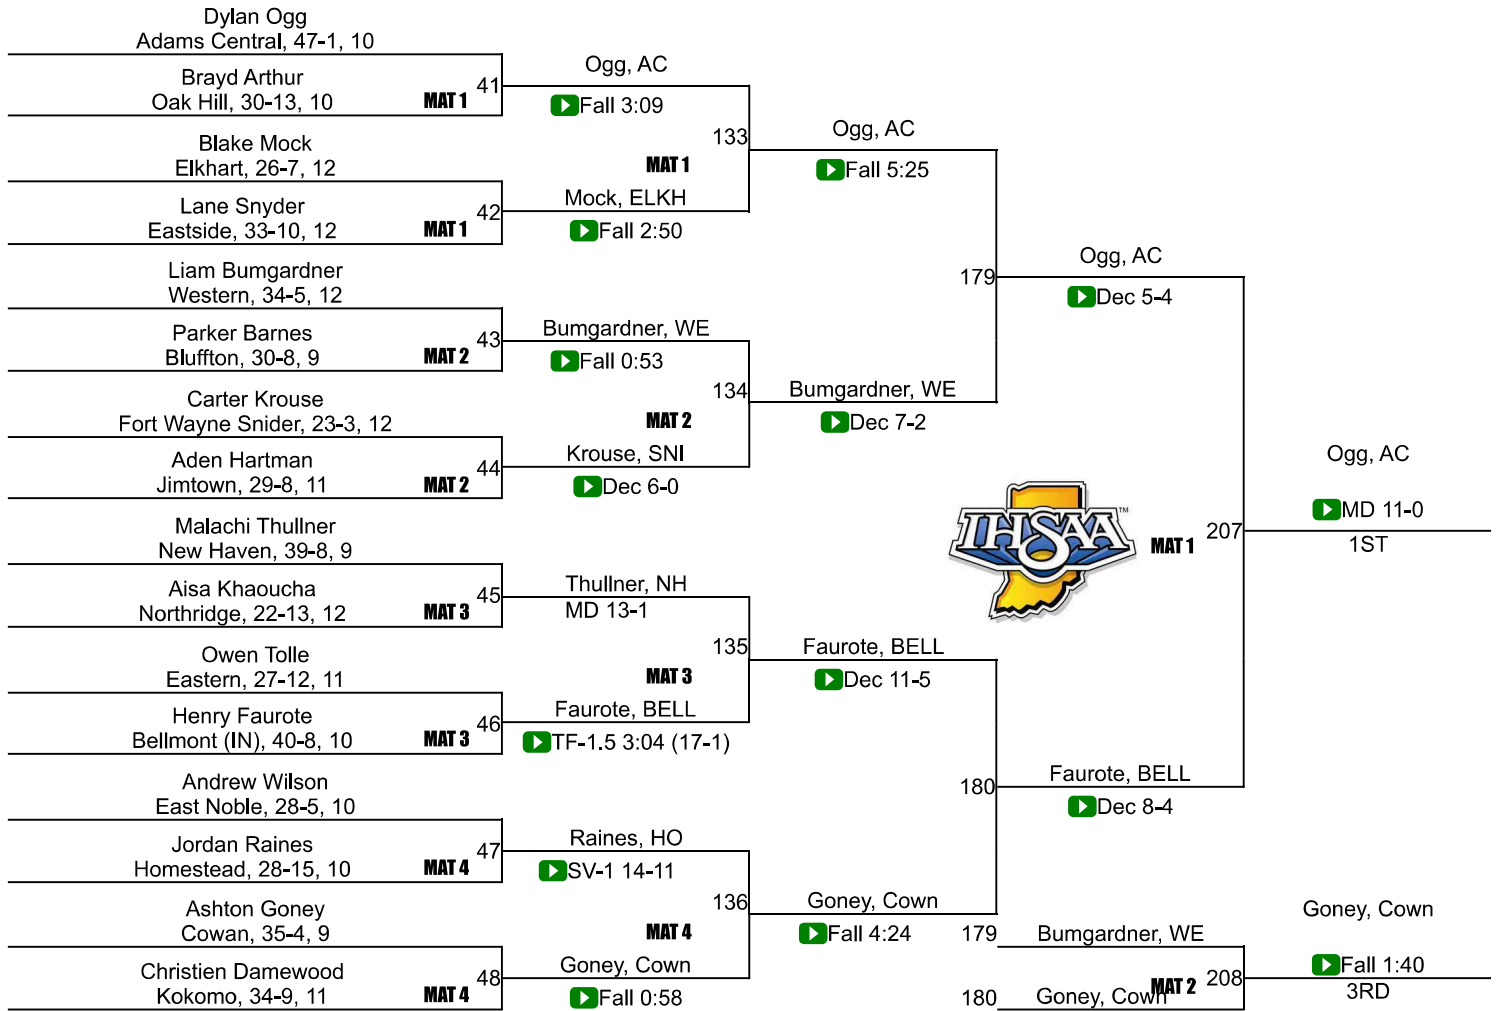

IHSAA Semi-State @ Allen County War Memorial Col

Kameron Baker
Garrett High School, 29-9, 12

IHSAA Semi-State @ Allen County War Memorial Col

132

IHSAA Semi-State @ Allen County War Memorial Col

IHSAA Semi-State @ Allen County War Memorial Col