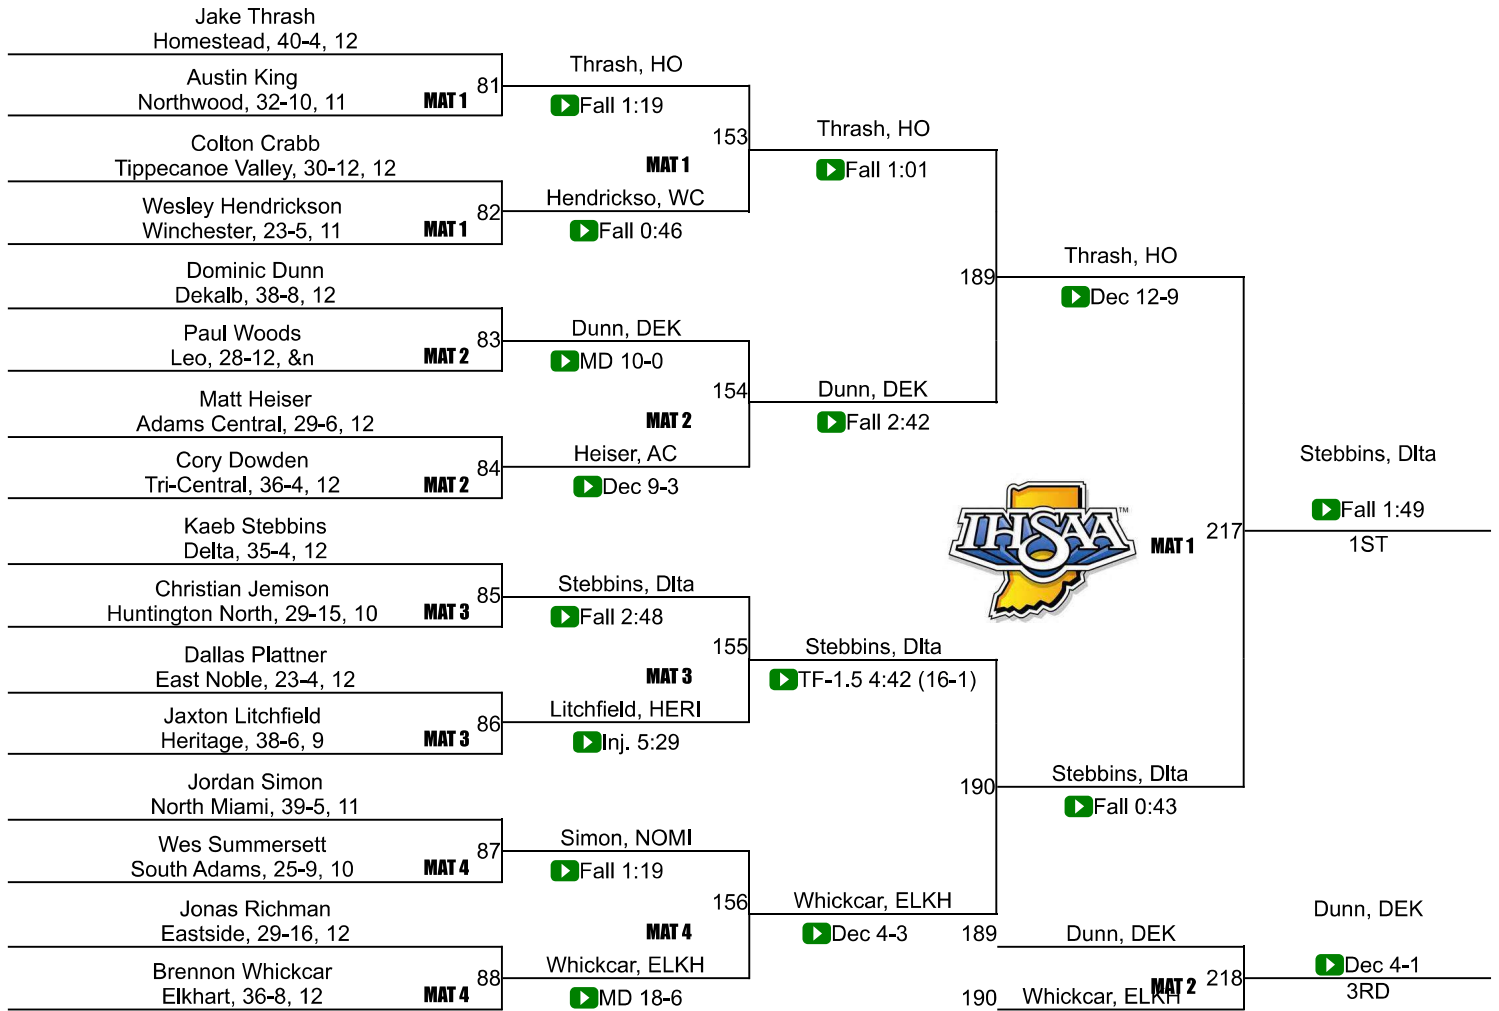

IHSAA Semi-State @ Allen County War Memorial Col

Kameron Baker
Garrett High School, 29-9, 12

IHSAA Semi-State @ Allen County War Memorial Col

132

IHSAA Semi-State @ Allen County War Memorial Col

IHSAA Semi-State @ Allen County War Memorial Col

IHSAA Semi-State @ Allen County War Memorial Col

IHSAA Semi-State @ Allen County War Memorial Col

IHSAA Semi-State @ Allen County War Memorial Col

IHSAA Semi-State @ Allen County War Memorial Col

IHSAA Semi-State @ Allen County War Memorial Col

IHSAA Semi-State @ Allen County War Memorial Col

IHSAA Semi-State @ Allen County War Memorial Col