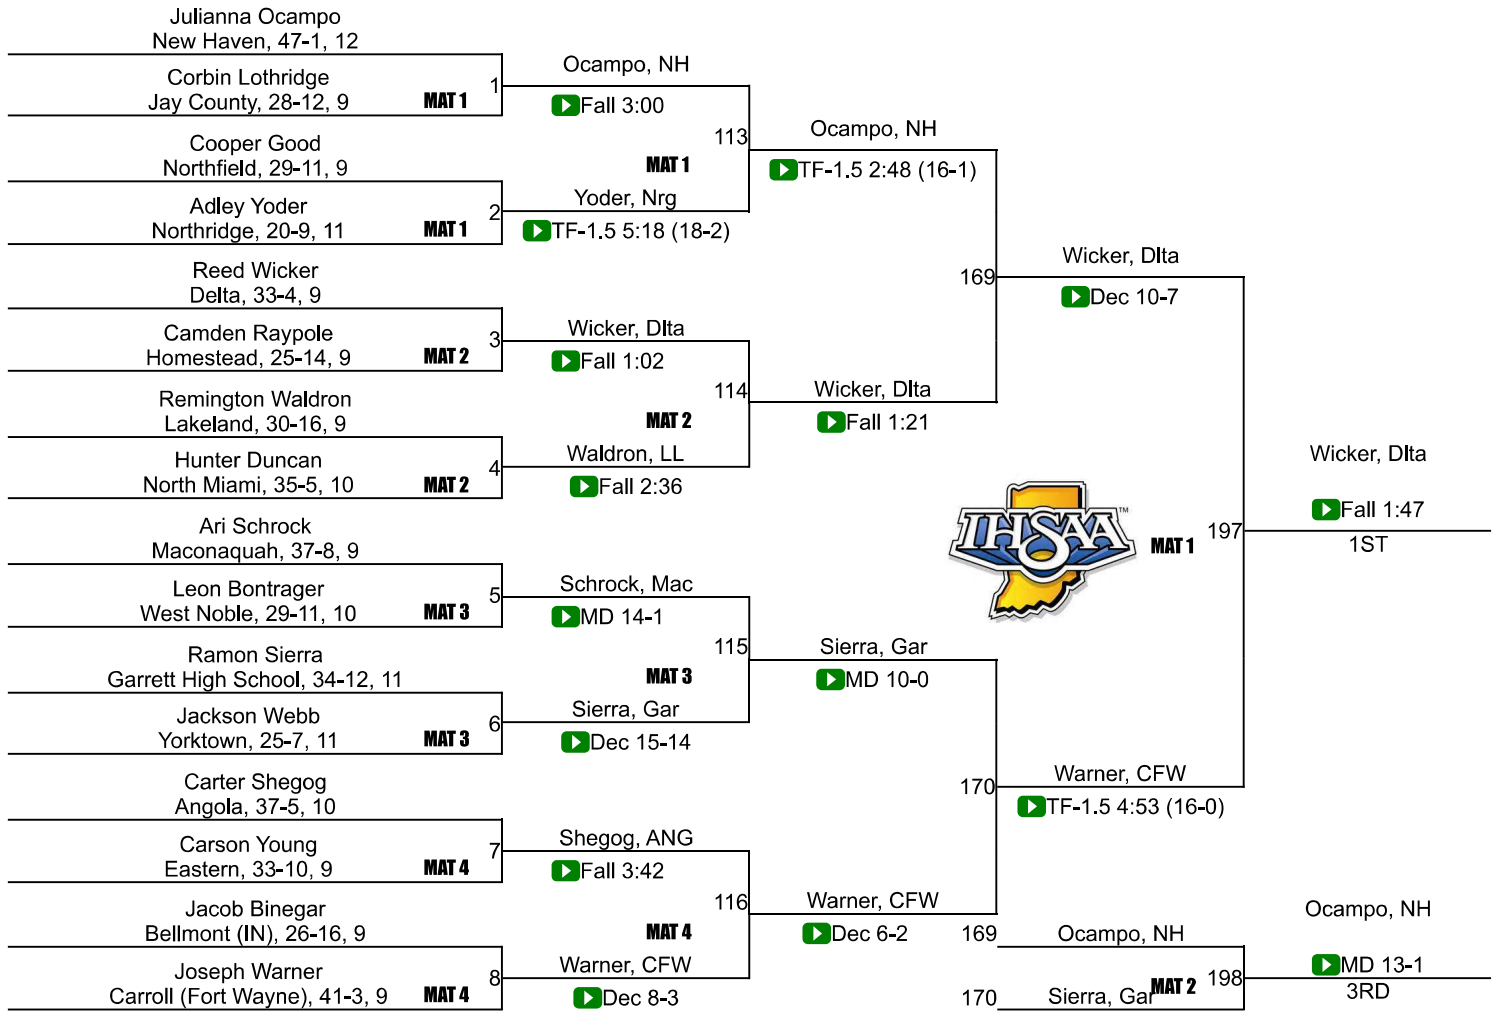

47	Tippecanoe Valley	0.0
47	Tri-Central	0.0
47	Wes-Del	0.0

IHSAA Semi-State @ Allen County War Memorial Col