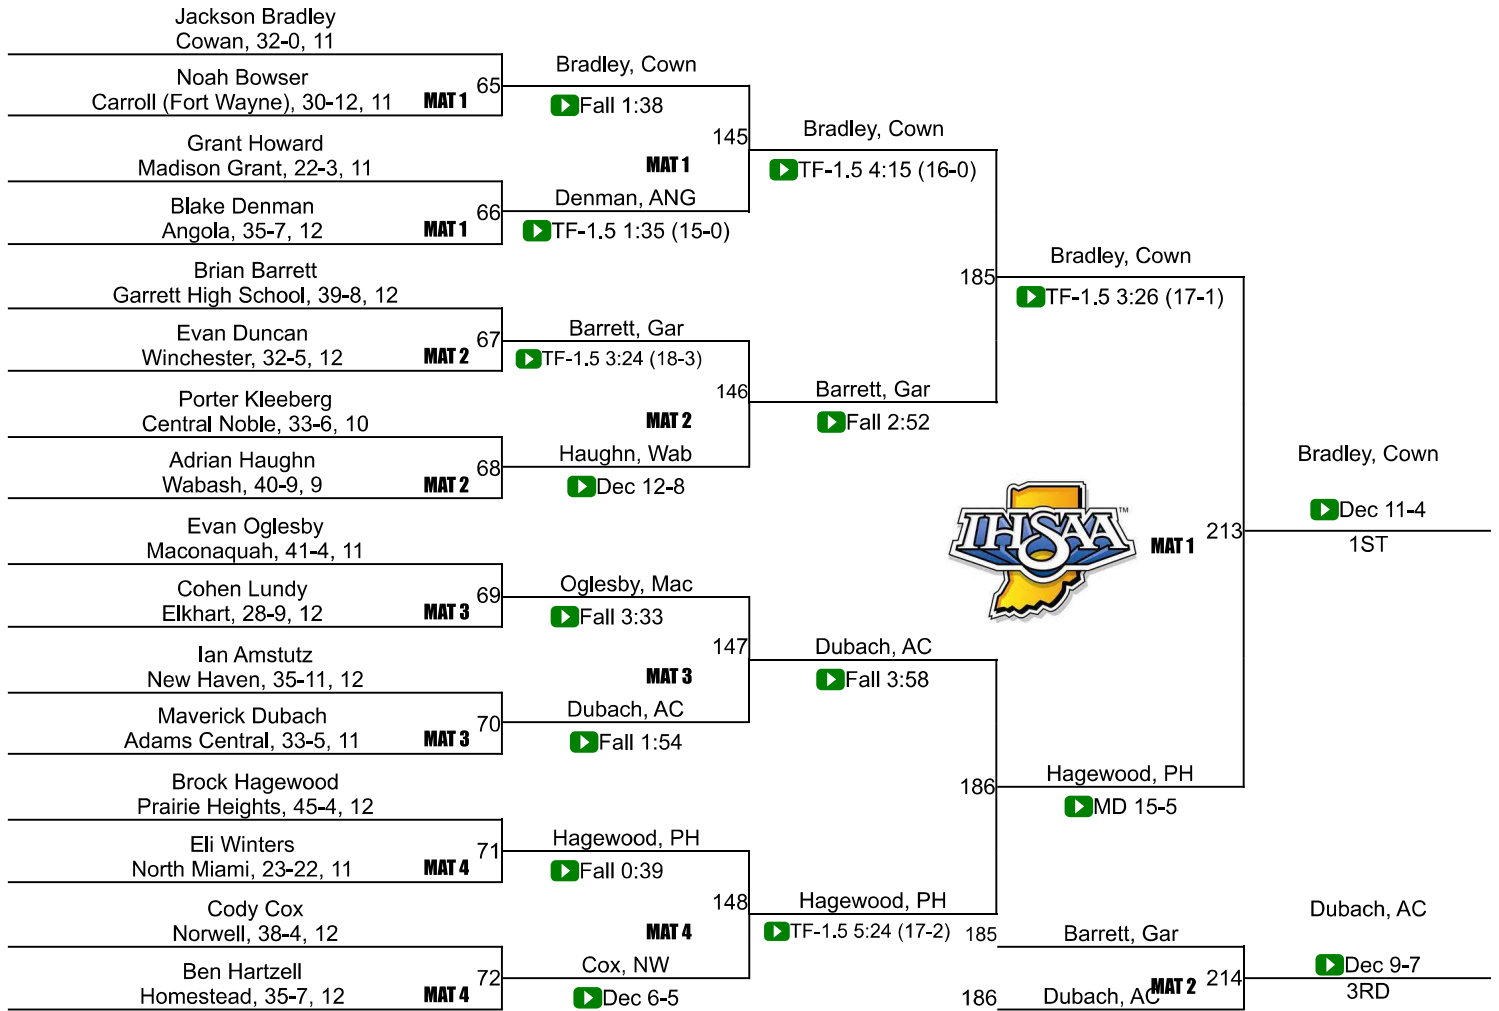

IHSAA Semi-State @ Allen County War Memorial Col