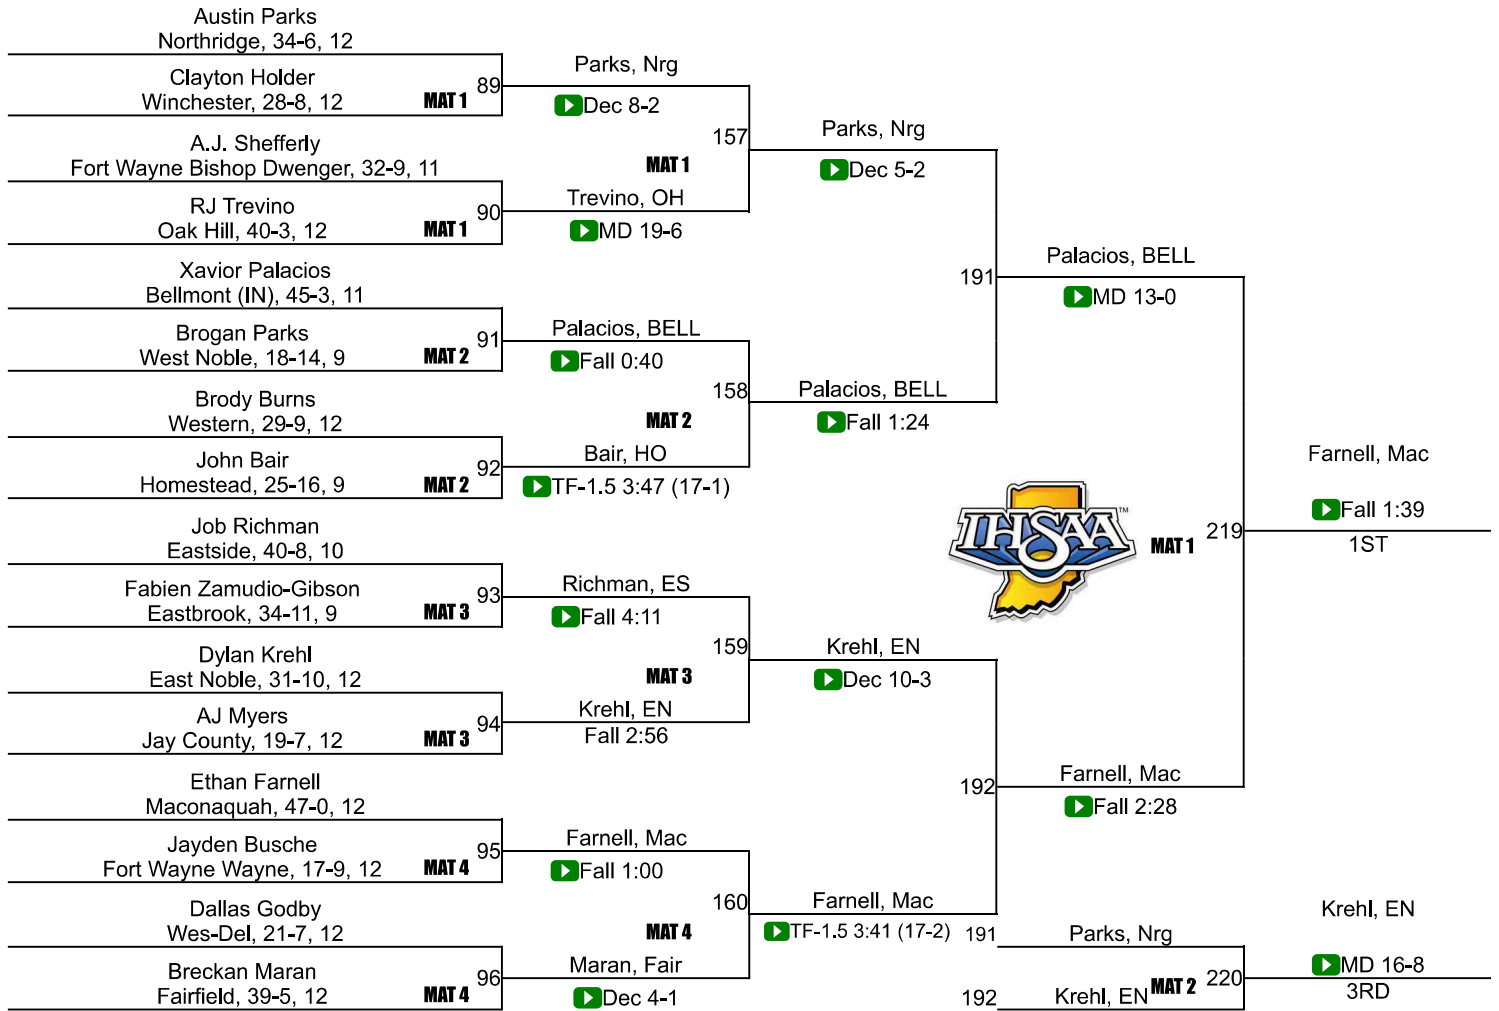

IHSAA Semi-State @ Allen County War Memorial Col

Kameron Baker
Garrett High School, 29-9, 12

IHSAA Semi-State @ Allen County War Memorial Col

132

IHSAA Semi-State @ Allen County War Memorial Col

IHSAA Semi-State @ Allen County War Memorial Col

IHSAA Semi-State @ Allen County War Memorial Col

IHSAA Semi-State @ Allen County War Memorial Col

IHSAA Semi-State @ Allen County War Memorial Col

IHSAA Semi-State @ Allen County War Memorial Col

IHSAA Semi-State @ Allen County War Memorial Col