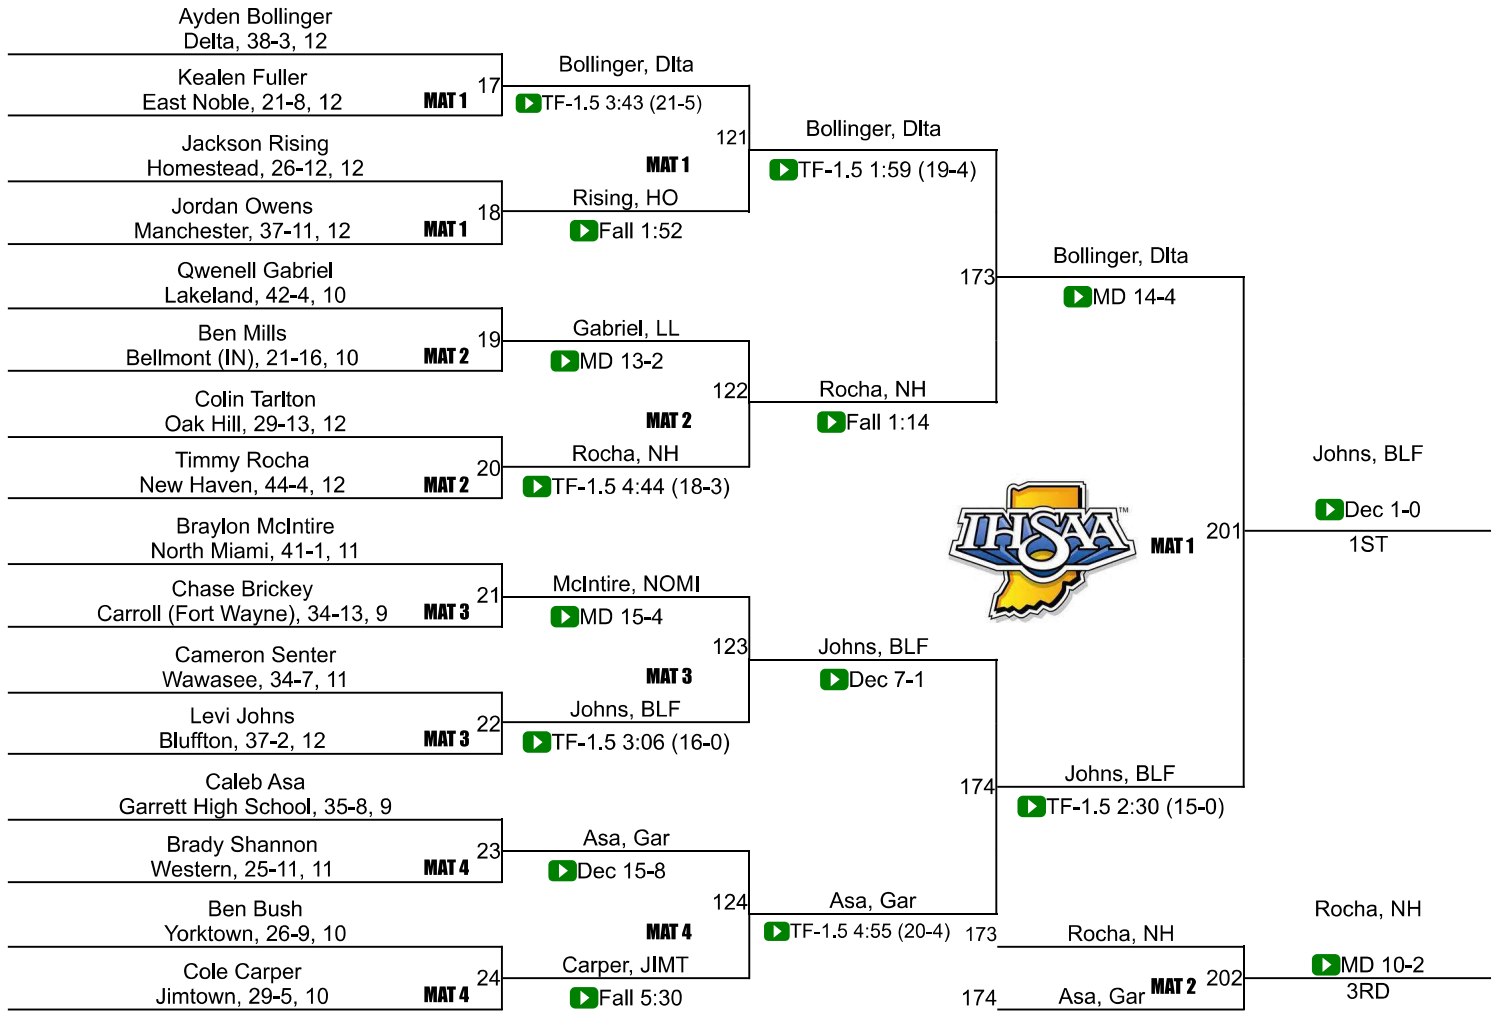

27	Lakeland	11.0
28	Western	10.0
29	Fort Wayne Snider	9.5
30	Concord	8.0
30	Jay County	8.0
30	Peru	8.0
33	Wabash	5.0
34	Columbia City	4.0
34	Heritage	4.0
34	Jimtown	4.0
34	Mississinewa	4.0
34	Northfield	4.0
34	Southwood	4.0
34	Winchester	4.0
41	Eastern	3.0
41	Northwood	3.0
41	Oak Hill	3.0
44	Fairfield	2.0
44	Norwell	2.0
44	South Adams	2.0
47	Eastbrook	0.0
47	Fort Wayne Bishop Dwenger	0.0
47	Fort Wayne North Side	0.0
47	Fort Wayne Northrop	0.0
47	Fort Wayne South Side	0.0
47	Fort Wayne Wayne	0.0
47	Huntington North	0.0
47	Kokomo	0.0
47	Monroe Central	0.0
47	Muncie Central	0.0

47	Tippecanoe Valley	0.0
47	Tri-Central	0.0
47	Wes-Del	0.0

IHSAA Semi-State @ Allen County War Memorial Col

IHSAA Semi-State @ Allen County War Memorial Col

Charlie Fleshman
Central Noble, 41-4, 11

IHSAA Semi-State @ Allen County War Memorial Col

IHSAA Semi-State @ Allen County War Memorial Col

Kameron Baker
Garrett High School, 29-9, 12

IHSAA Semi-State @ Allen County War Memorial Col

132

IHSAA Semi-State @ Allen County War Memorial Col

IHSAA Semi-State @ Allen County War Memorial Col