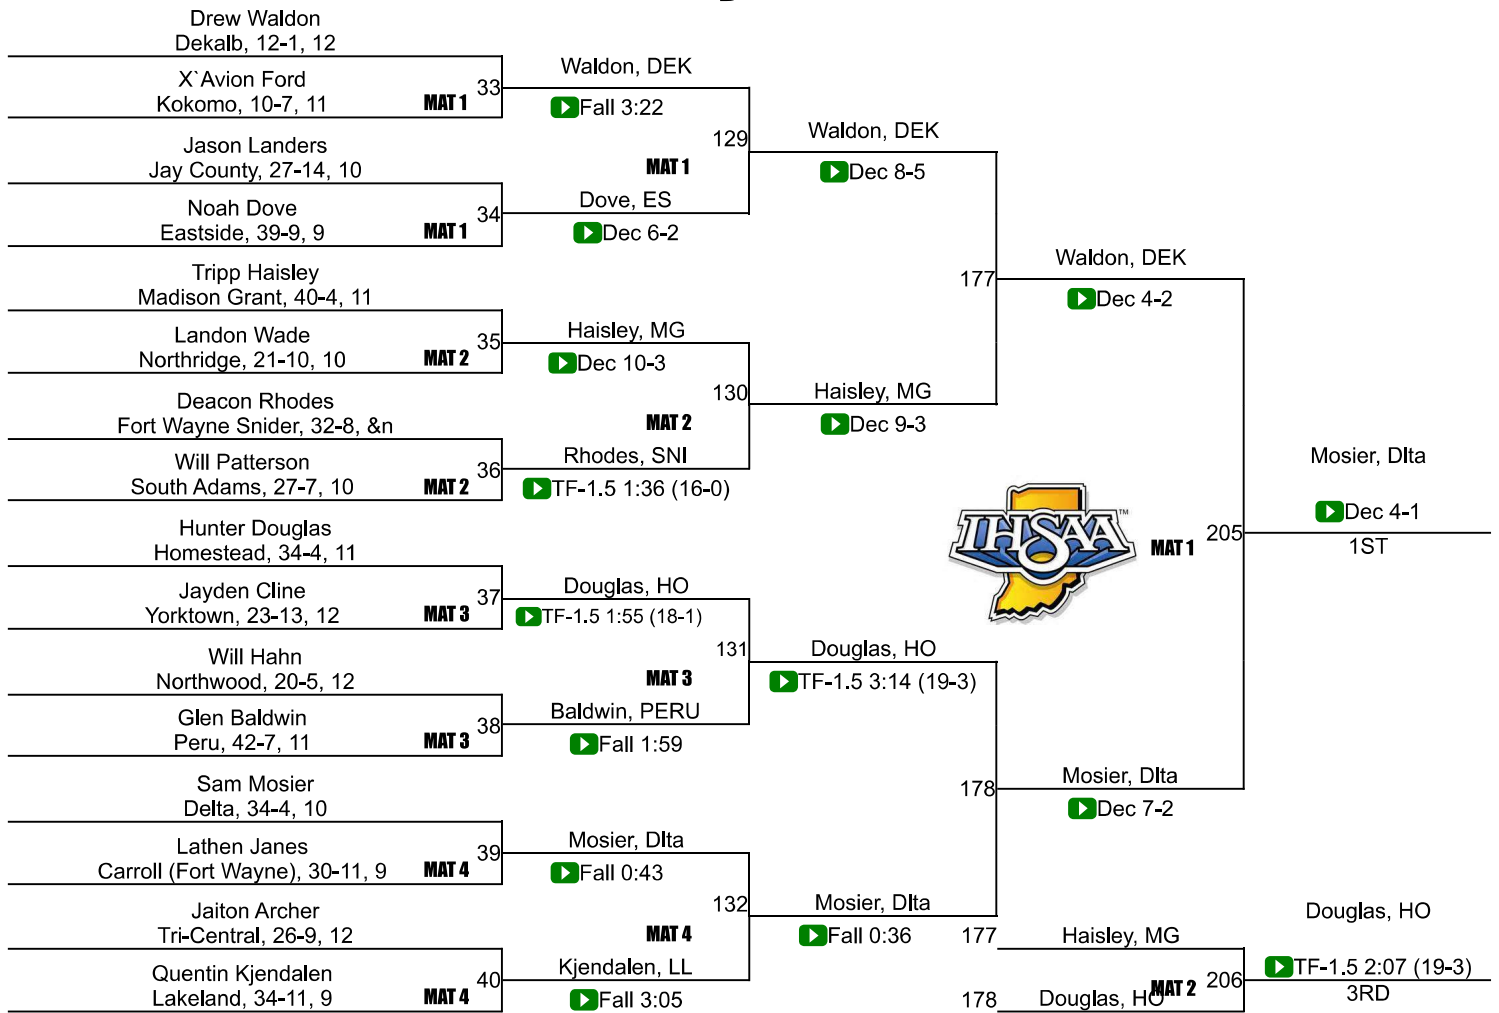

27	Lakeland	11.0
28	Western	10.0
29	Fort Wayne Snider	9.5
30	Concord	8.0
30	Jay County	8.0
30	Peru	8.0
33	Wabash	5.0
34	Columbia City	4.0
34	Heritage	4.0
34	Jimtown	4.0
34	Mississinewa	4.0
34	Northfield	4.0
34	Southwood	4.0
34	Winchester	4.0
41	Eastern	3.0
41	Northwood	3.0
41	Oak Hill	3.0
44	Fairfield	2.0
44	Norwell	2.0
44	South Adams	2.0
47	Eastbrook	0.0
47	Fort Wayne Bishop Dwenger	0.0
47	Fort Wayne North Side	0.0
47	Fort Wayne Northrop	0.0
47	Fort Wayne South Side	0.0
47	Fort Wayne Wayne	0.0
47	Huntington North	0.0
47	Kokomo	0.0
47	Monroe Central	0.0
47	Muncie Central	0.0

47	Tippecanoe Valley	0.0
47	Tri-Central	0.0
47	Wes-Del	0.0

IHSAA Semi-State @ Allen County War Memorial Col

IHSAA Semi-State @ Allen County War Memorial Col

Charlie Fleshman
Central Noble, 41-4, 11

IHSAA Semi-State @ Allen County War Memorial Col

IHSAA Semi-State @ Allen County War Memorial Col

Kameron Baker
Garrett High School, 29-9, 12

IHSAA Semi-State @ Allen County War Memorial Col

132

IHSAA Semi-State @ Allen County War Memorial Col

IHSAA Semi-State @ Allen County War Memorial Col