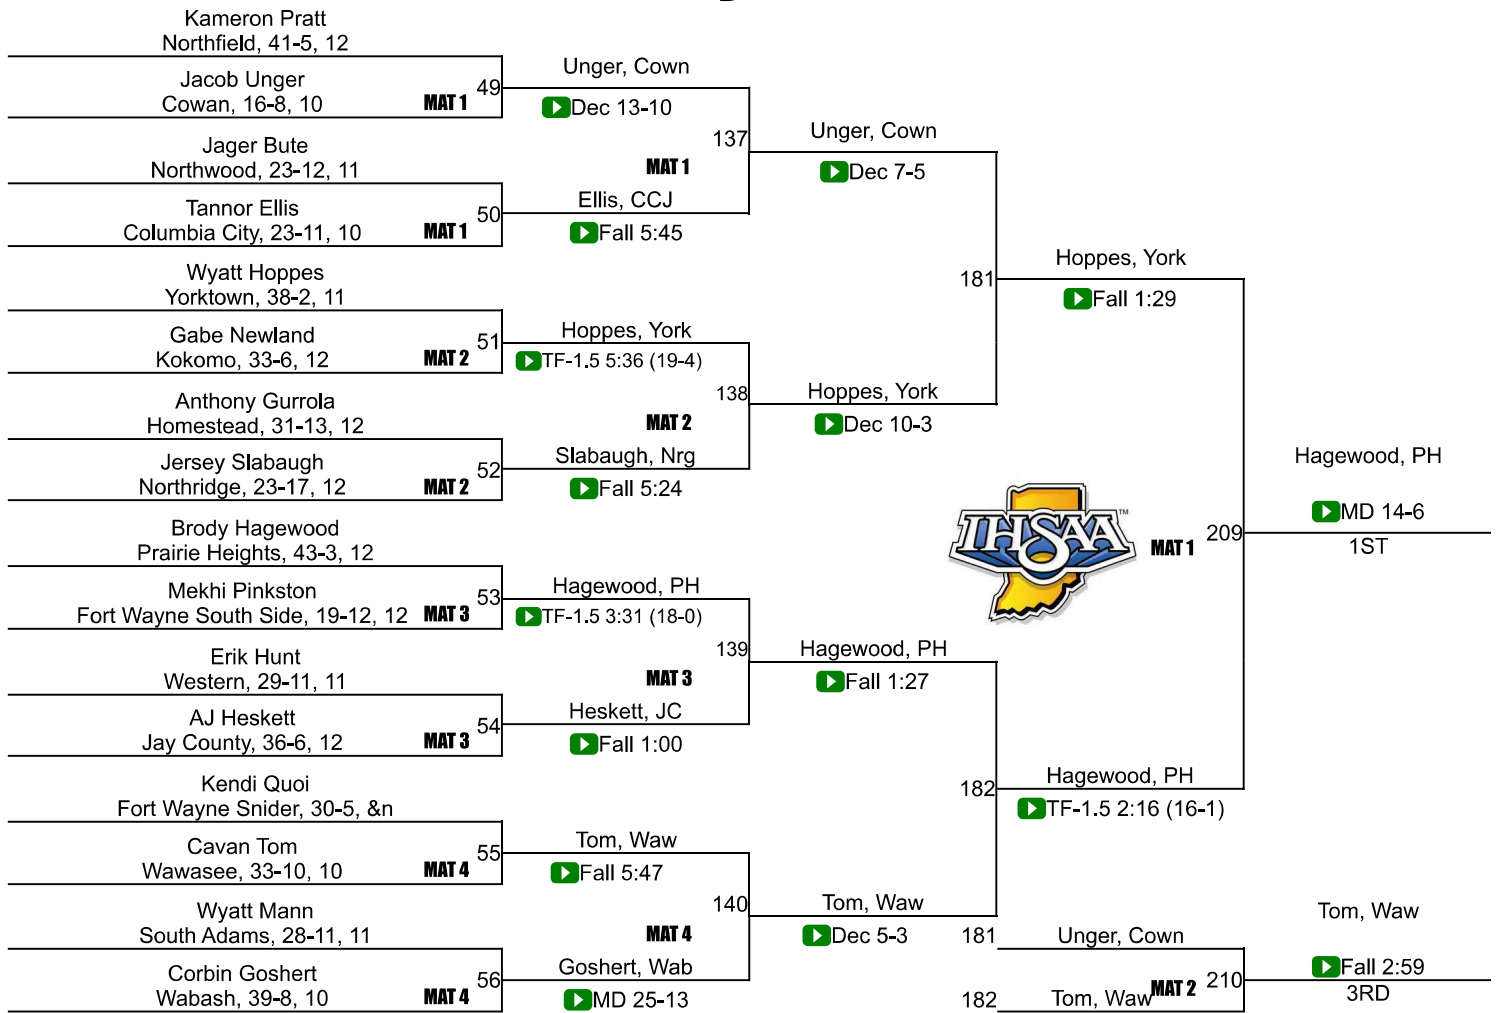

27	Lakeland	11.0
28	Western	10.0
29	Fort Wayne Snider	9.5
30	Concord	8.0
30	Jay County	8.0
30	Peru	8.0
33	Wabash	5.0
34	Columbia City	4.0
34	Heritage	4.0
34	Jimtown	4.0
34	Mississinewa	4.0
34	Northfield	4.0
34	Southwood	4.0
34	Winchester	4.0
41	Eastern	3.0
41	Northwood	3.0
41	Oak Hill	3.0
44	Fairfield	2.0
44	Norwell	2.0
44	South Adams	2.0
47	Eastbrook	0.0
47	Fort Wayne Bishop Dwenger	0.0
47	Fort Wayne North Side	0.0
47	Fort Wayne Northrop	0.0
47	Fort Wayne South Side	0.0
47	Fort Wayne Wayne	0.0
47	Huntington North	0.0
47	Kokomo	0.0
47	Monroe Central	0.0
47	Muncie Central	0.0

IHSAA Semi-State @ Allen County War Memorial Col

Kameron Baker
Garrett High School, 29-9, 12

IHSAA Semi-State @ Allen County War Memorial Col

132

IHSAA Semi-State @ Allen County War Memorial Col

IHSAA Semi-State @ Allen County War Memorial Col