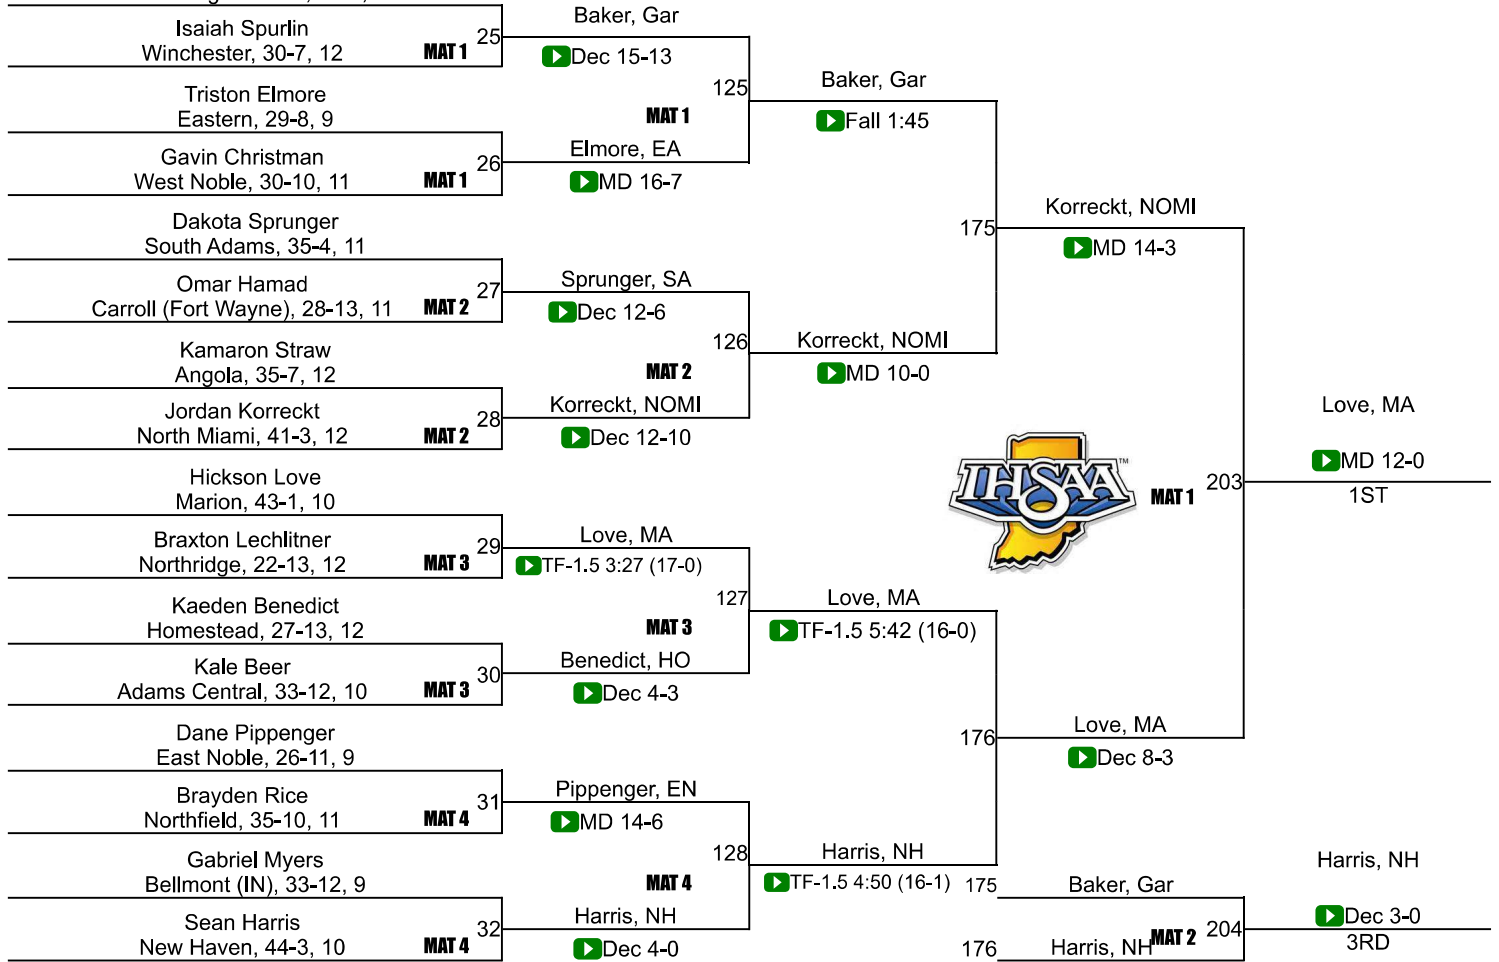

27	Lakeland	11.0
28	Western	10.0
29	Fort Wayne Snider	9.5
30	Concord	8.0
30	Jay County	8.0
30	Peru	8.0
33	Wabash	5.0
34	Columbia City	4.0
34	Heritage	4.0
34	Jimtown	4.0
34	Mississinewa	4.0
34	Northfield	4.0
34	Southwood	4.0
34	Winchester	4.0
41	Eastern	3.0
41	Northwood	3.0
41	Oak Hill	3.0
44	Fairfield	2.0
44	Norwell	2.0
44	South Adams	2.0
47	Eastbrook	0.0
47	Fort Wayne Bishop Dwenger	0.0
47	Fort Wayne North Side	0.0
47	Fort Wayne Northrop	0.0
47	Fort Wayne South Side	0.0
47	Fort Wayne Wayne	0.0
47	Huntington North	0.0
47	Kokomo	0.0
47	Monroe Central	0.0
47	Muncie Central	0.0

47	Tippecanoe Valley	0.0
47	Tri-Central	0.0
47	Wes-Del	0.0

IHSAA Semi-State @ Allen County War Memorial Col

IHSAA Semi-State @ Allen County War Memorial Col

Charlie Fleshman
Central Noble, 41-4, 11

IHSAA Semi-State @ Allen County War Memorial Col

IHSAA Semi-State @ Allen County War Memorial Col

Kameron Baker
Garrett High School, 29-9, 12

IHSAA Semi-State @ Allen County War Memorial Col

132

IHSAA Semi-State @ Allen County War Memorial Col

IHSAA Semi-State @ Allen County War Memorial Col