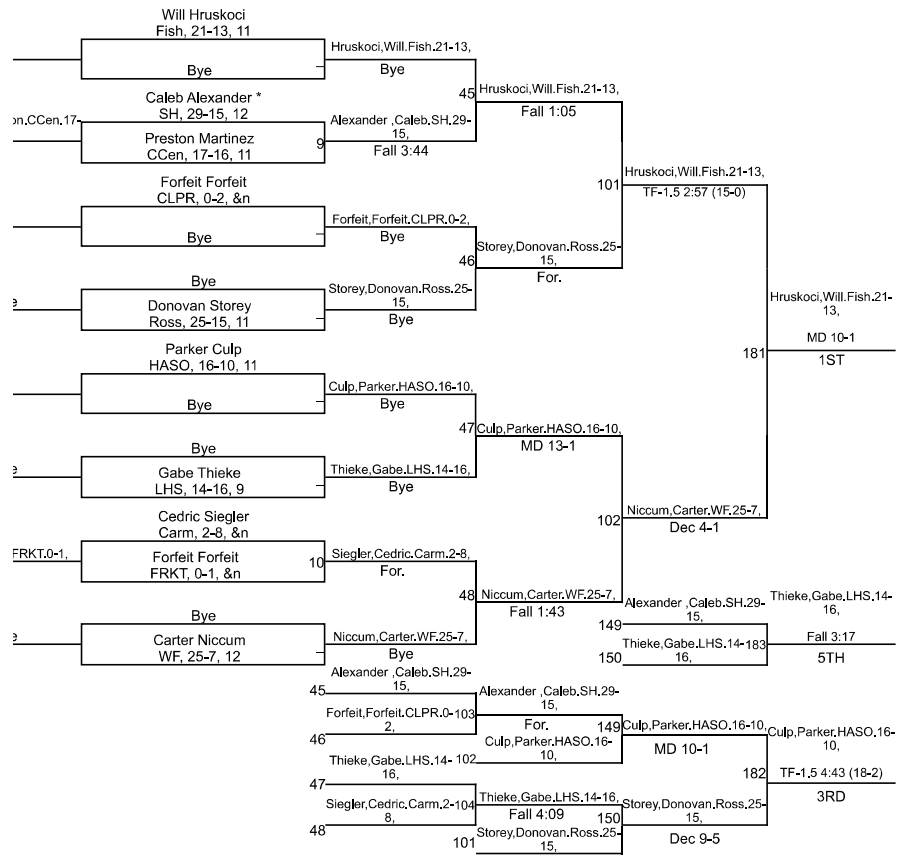

IHSAA Sectional @ Frankfort High School

132