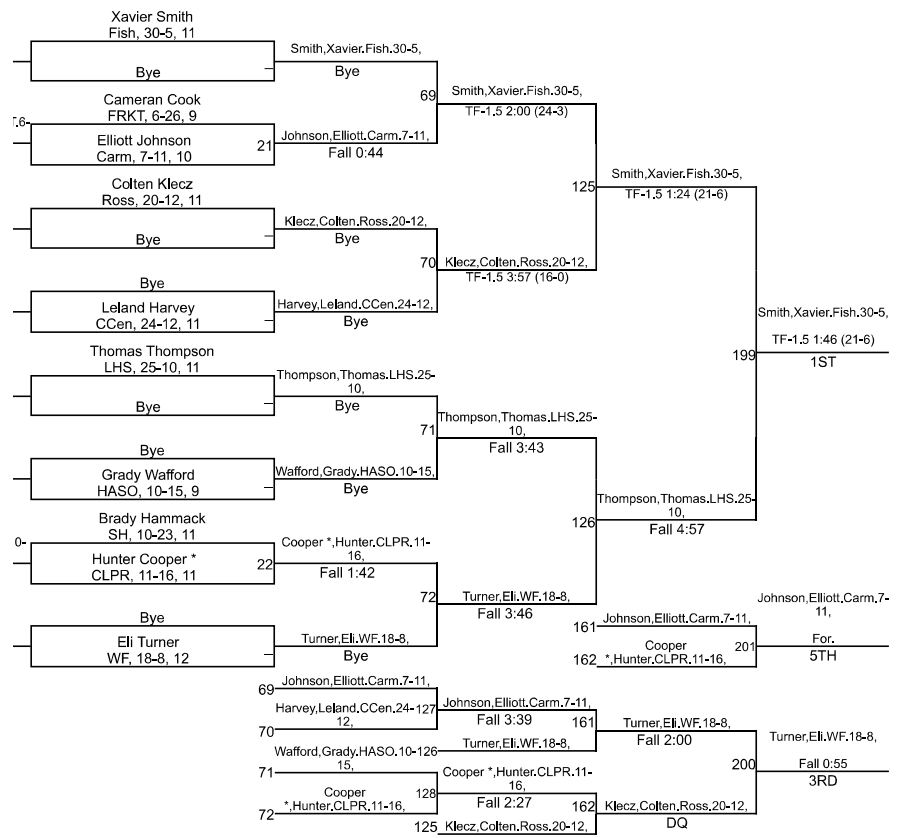

IHSAA Sectional @ Frankfort High School

175