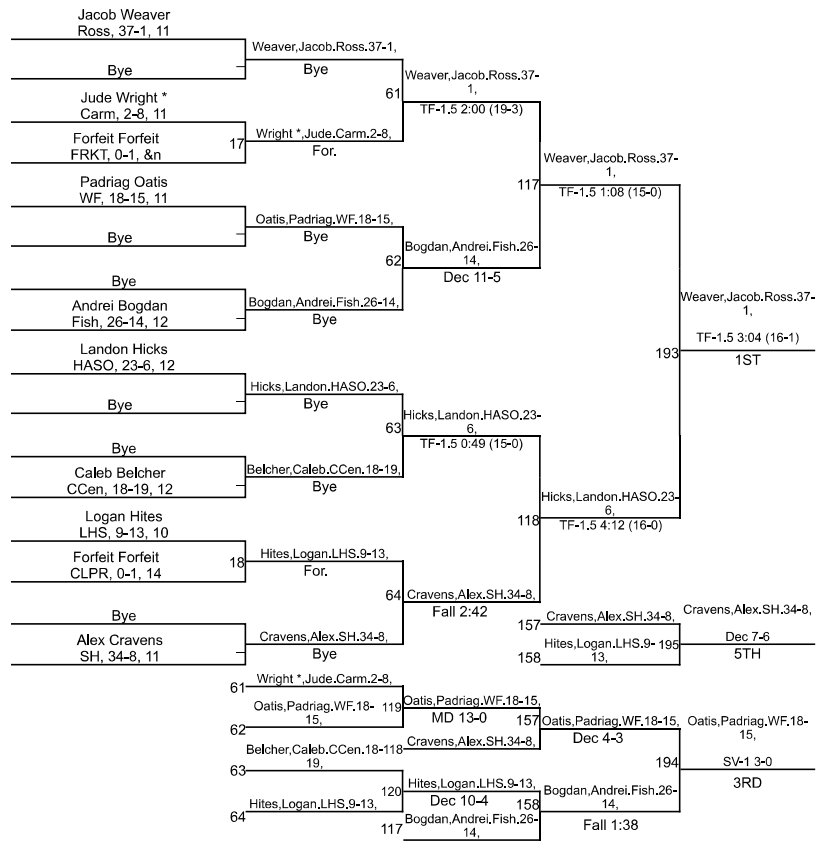

IHSAA Sectional @ Frankfort High School

157