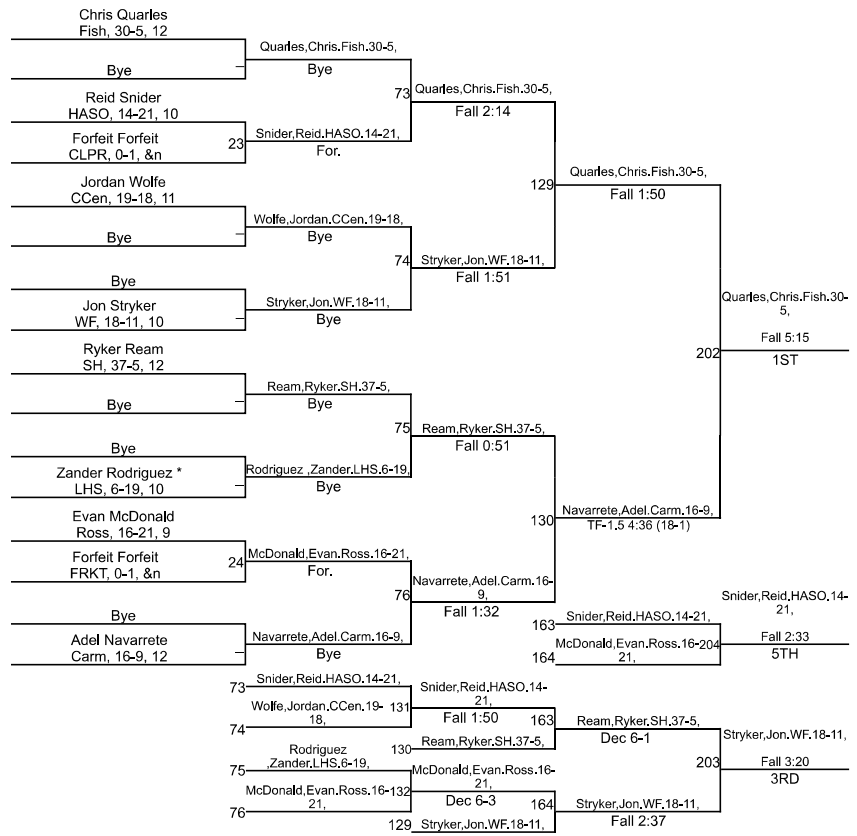

IHSAA Sectional @ Frankfort High School

190