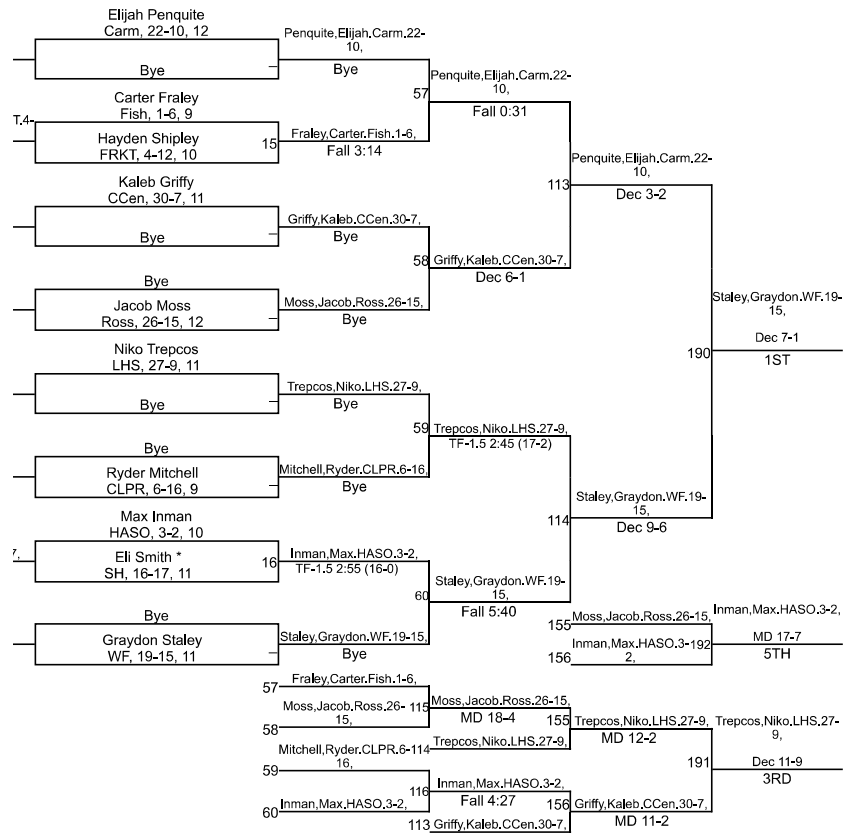

IHSAA Sectional @ Frankfort High School

150