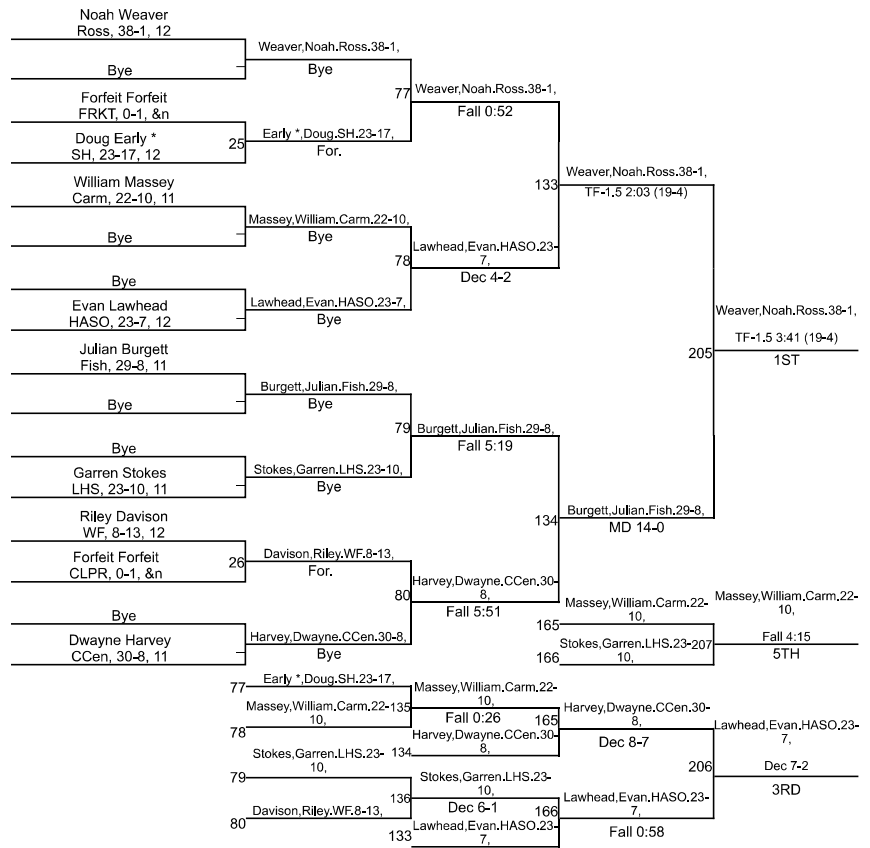

IHSAA Sectional @ Frankfort High School

215