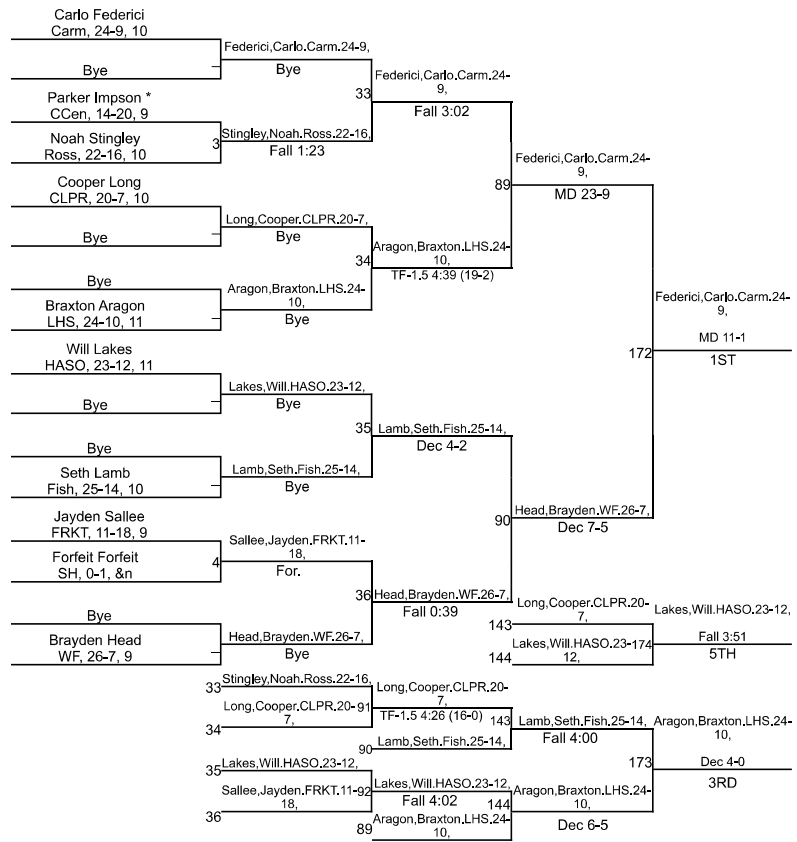

IHSAA Sectional @ Frankfort High School

113