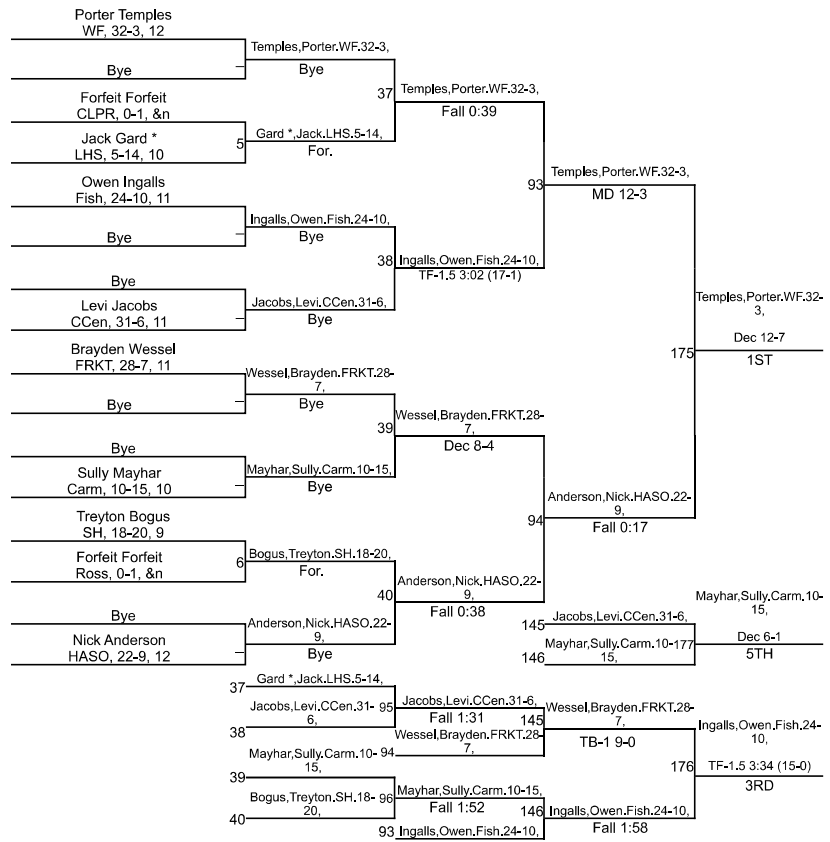

IHSAA Sectional @ Frankfort High School

120