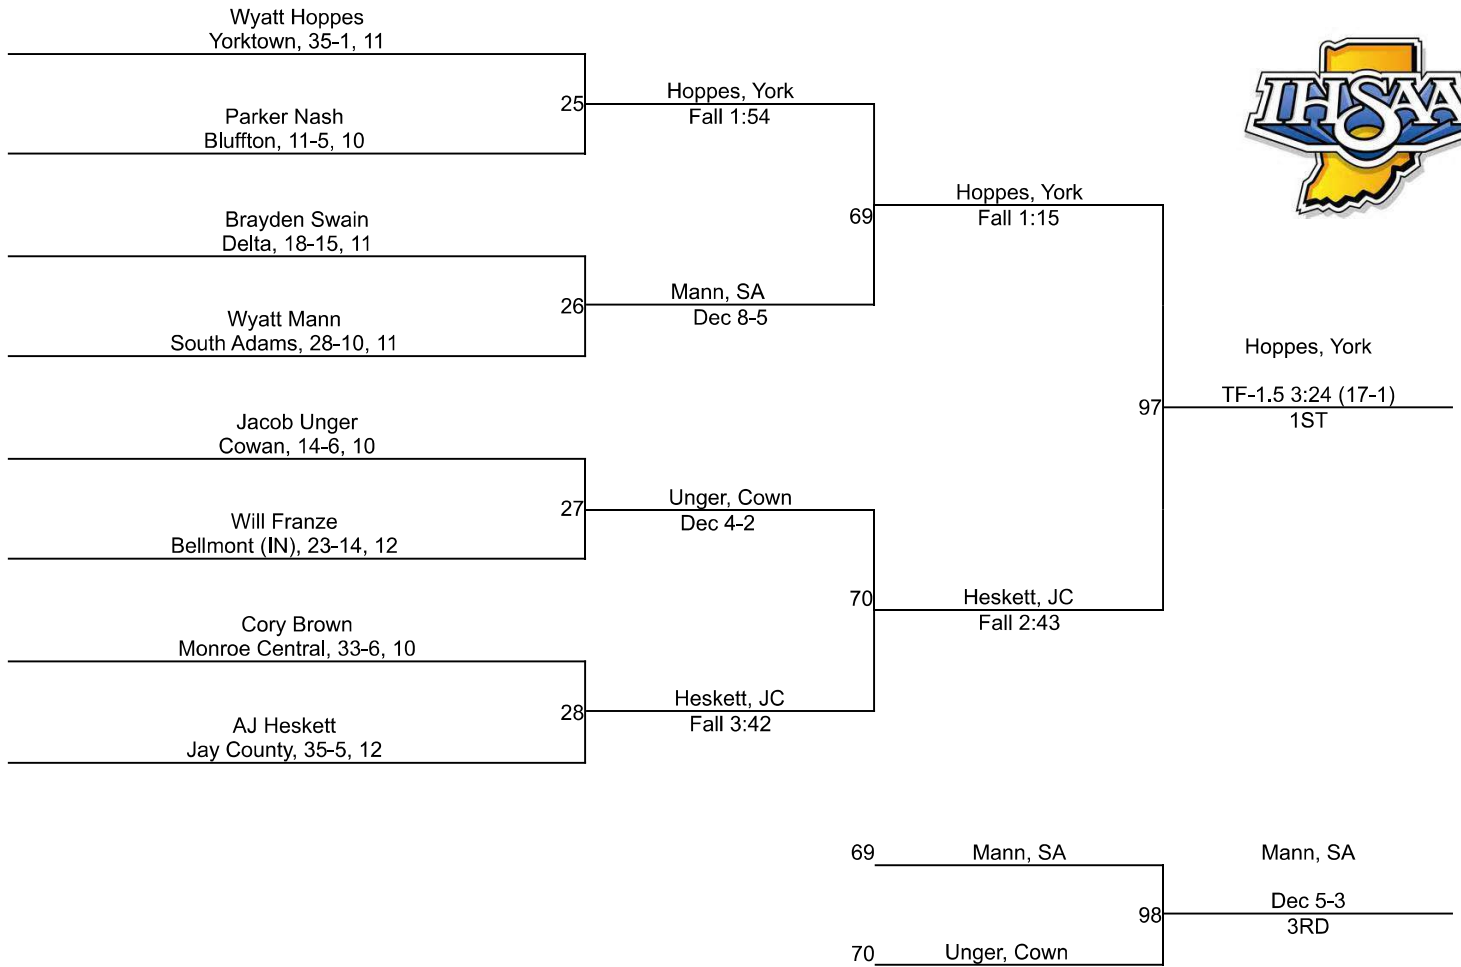

IHSAA Regional @ Jay County Jr/Sr High School

144