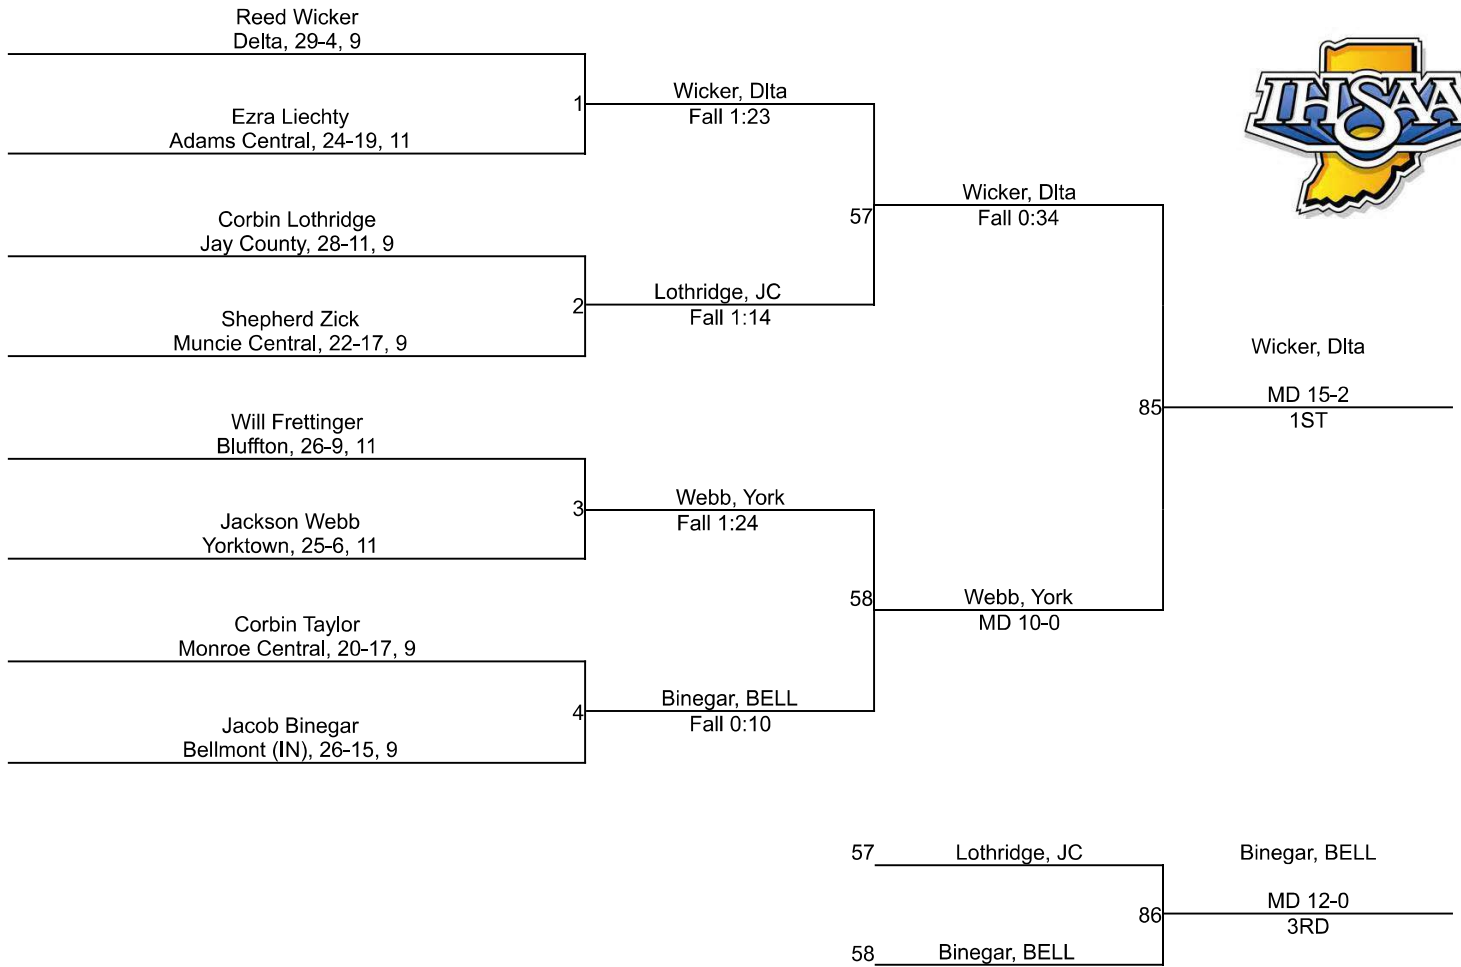

# IHSAA Regional @ Jay County Jr/Sr High School

106