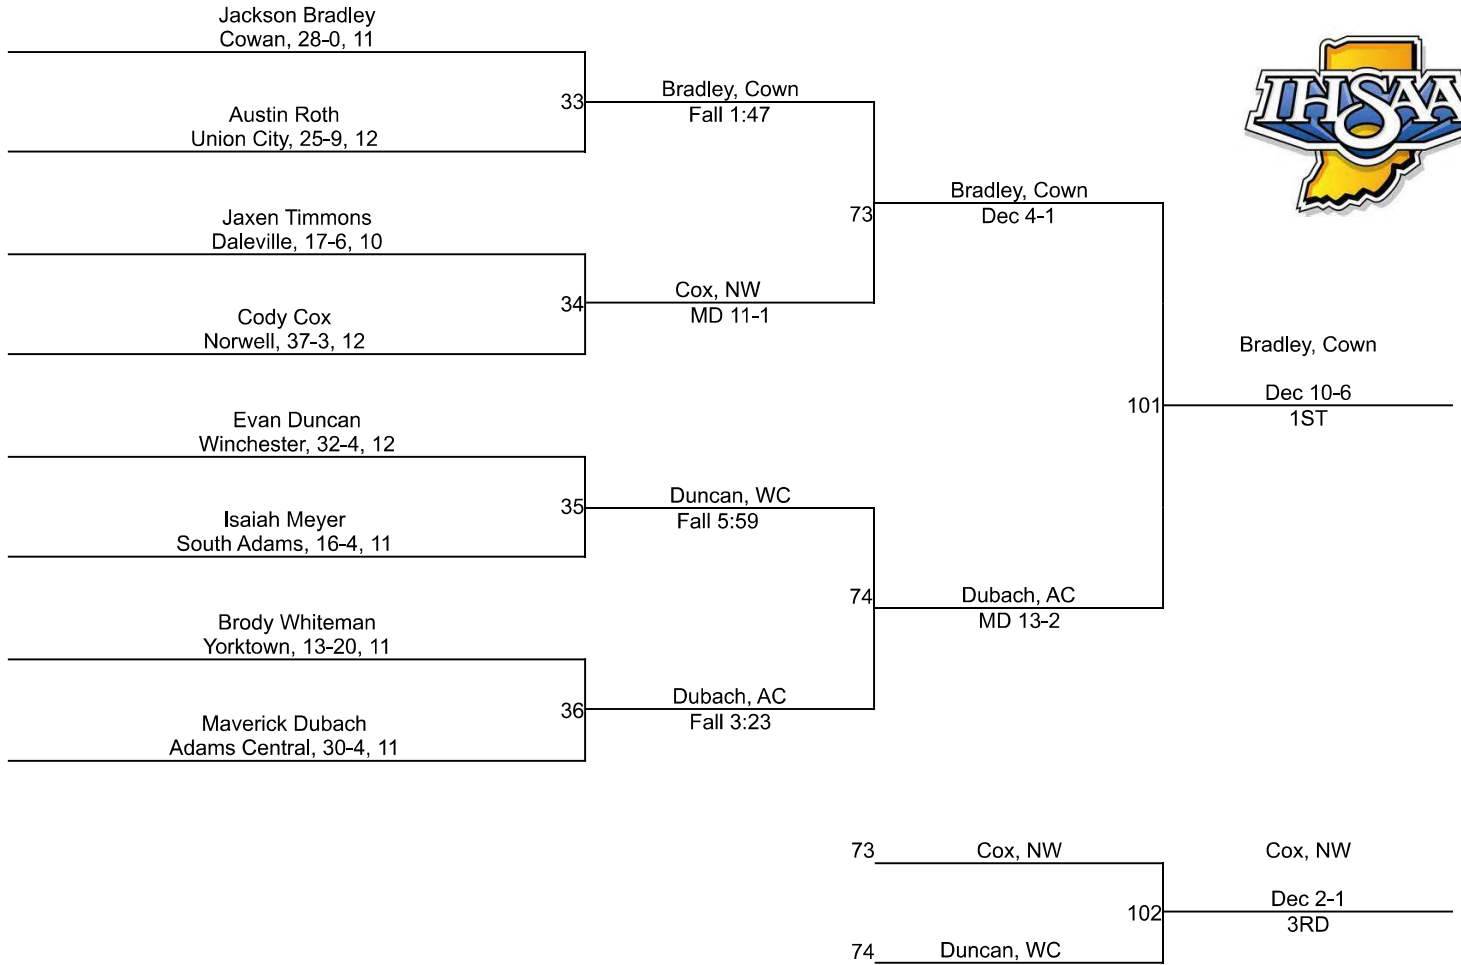

IHSAA Regional @ Jay County Jr/Sr High School

157