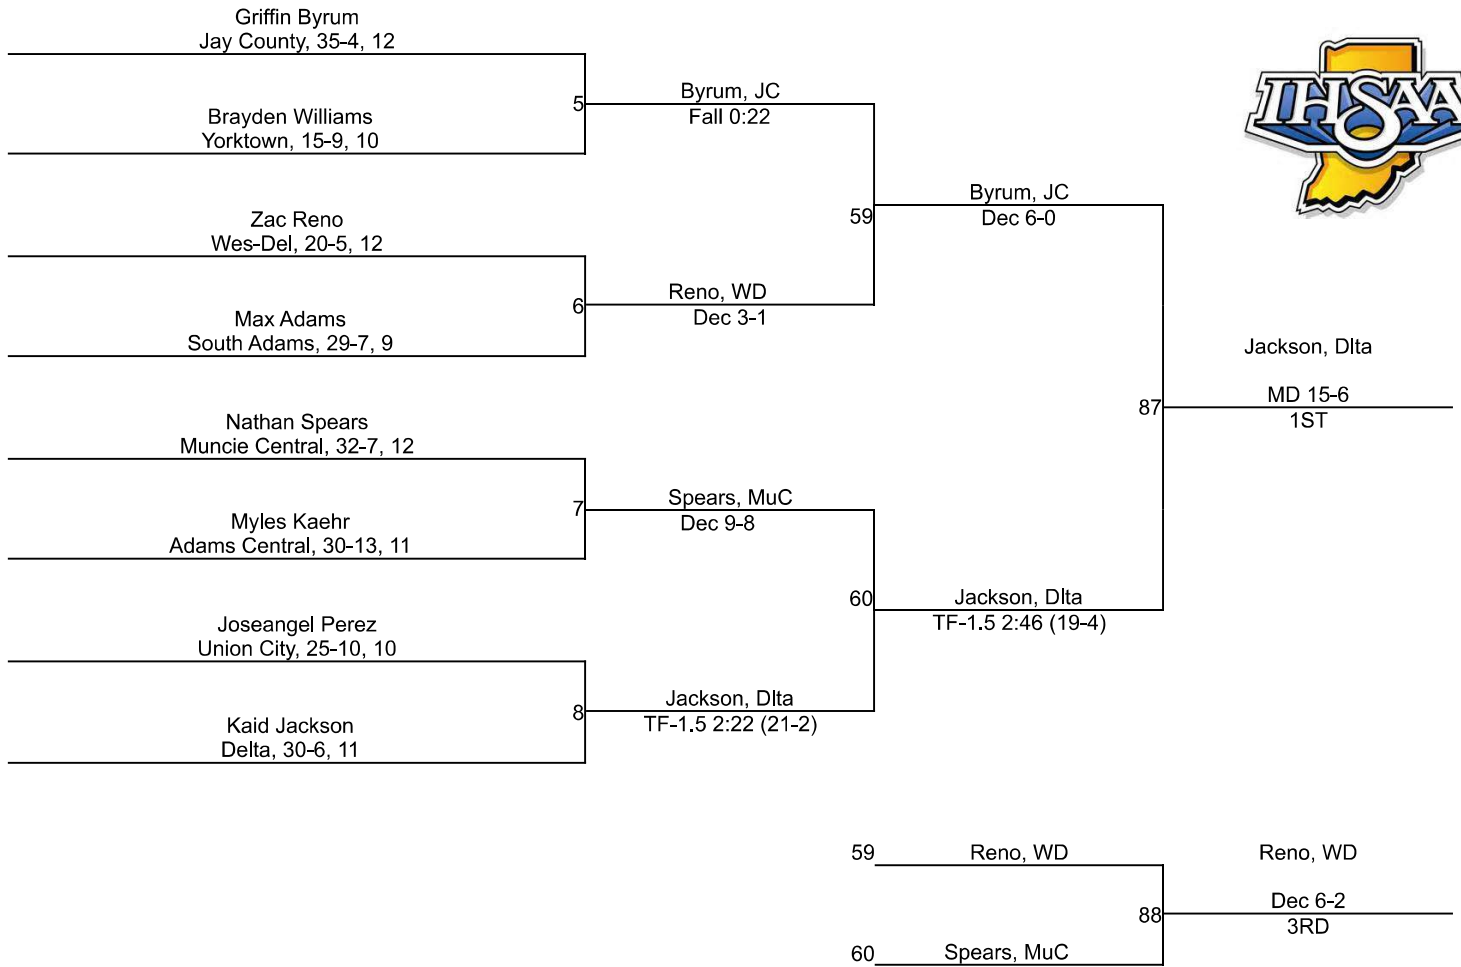

IHSAA Regional @ Jay County Jr/Sr High School

113