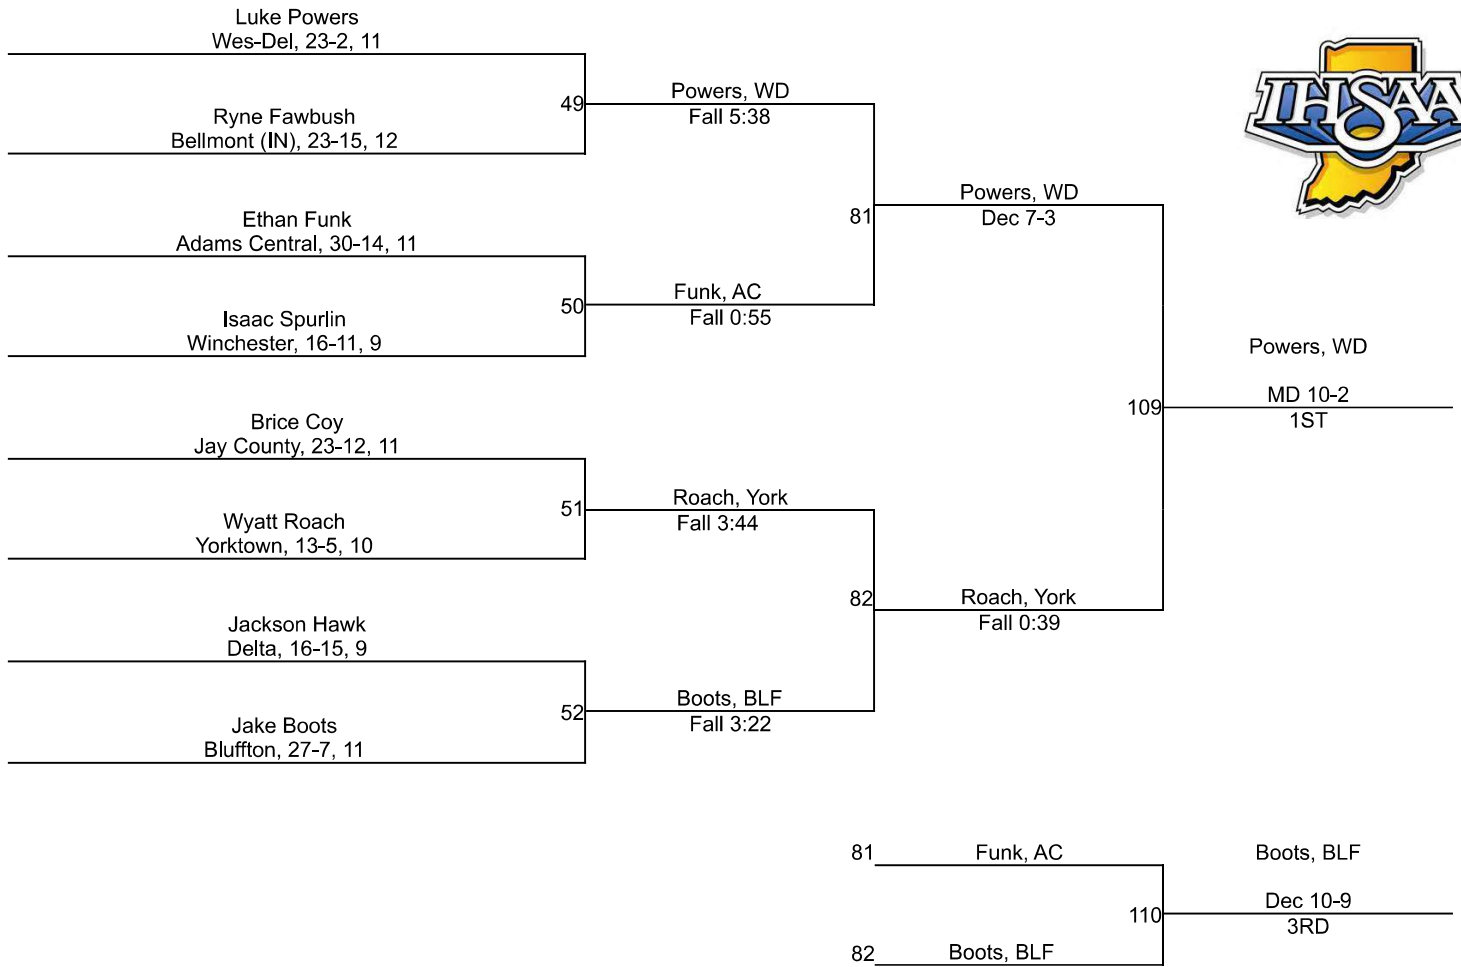

IHSAA Regional @ Jay County Jr/Sr High School

215