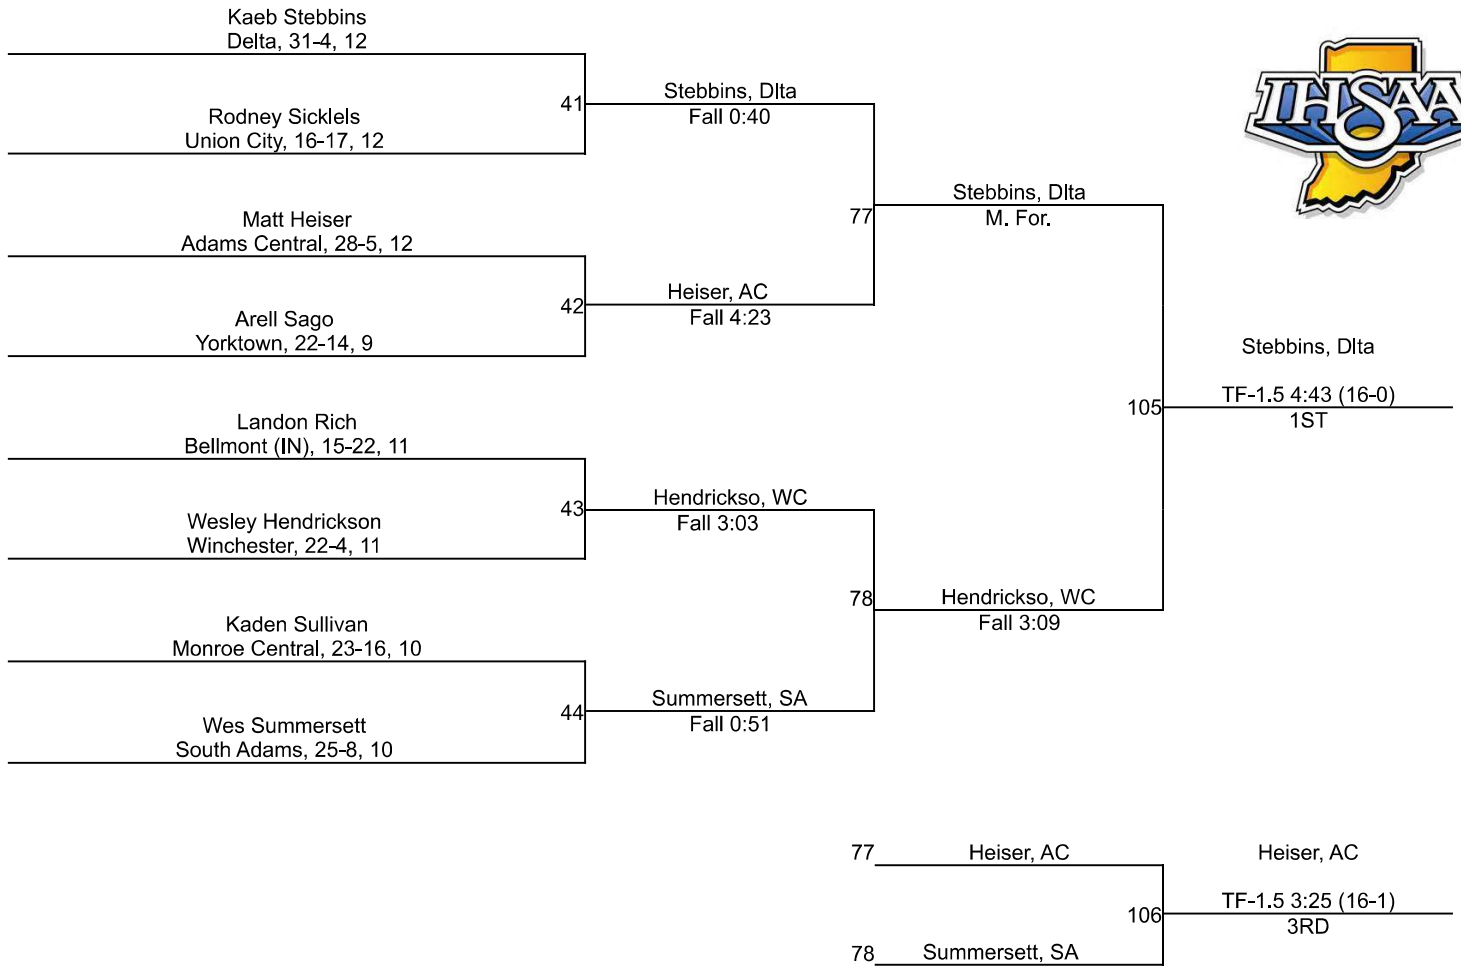

IHSAA Regional @ Jay County Jr/Sr High School

175