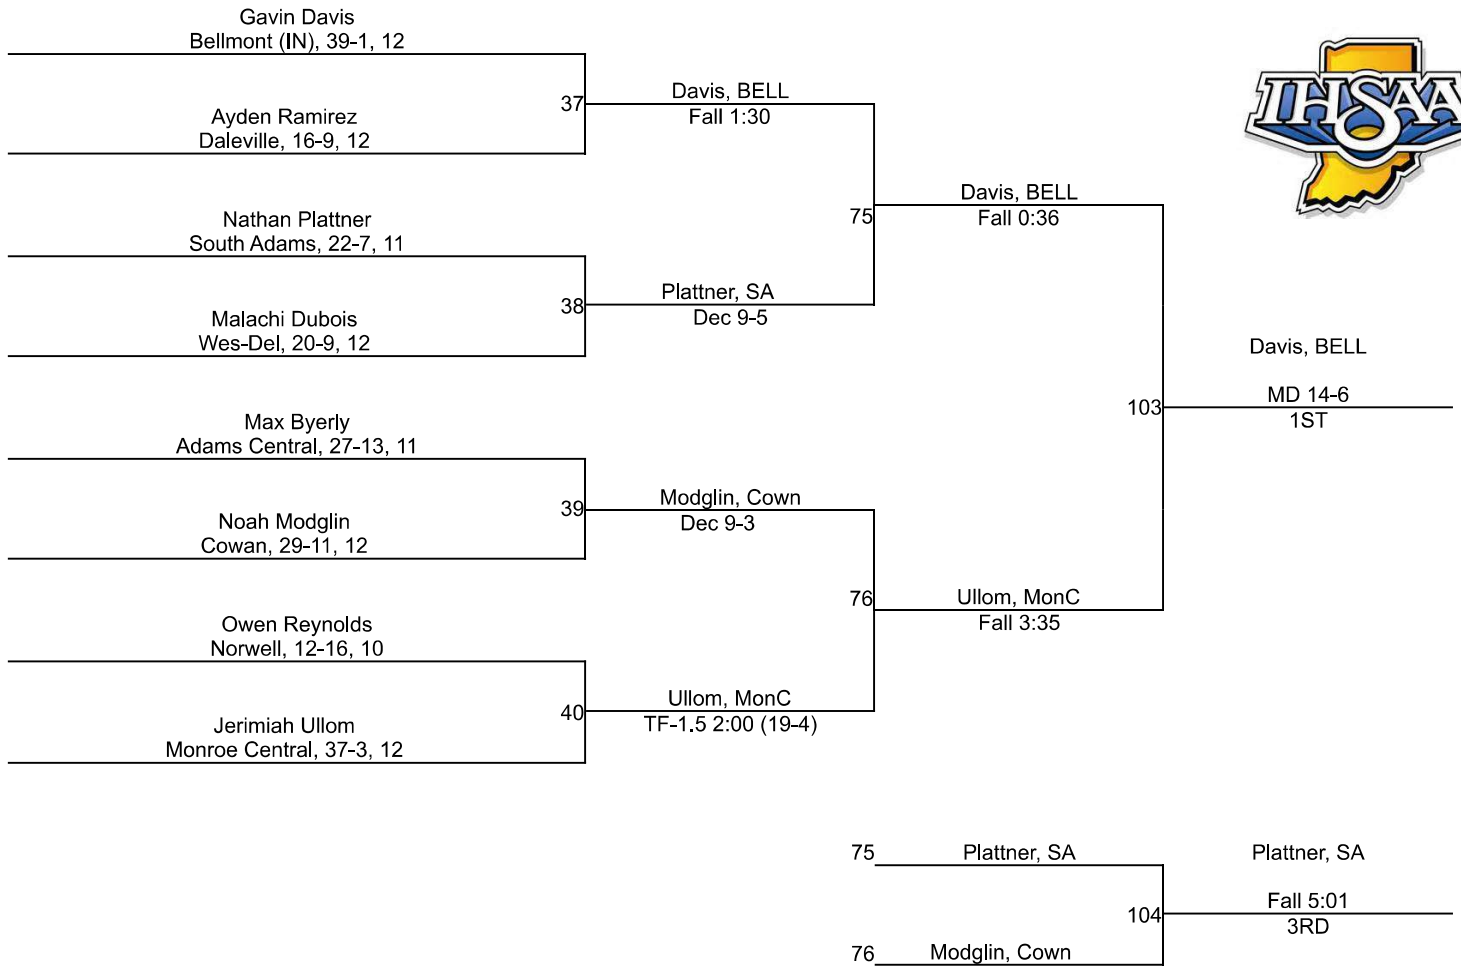

IHSAA Regional @ Jay County Jr/Sr High School

165