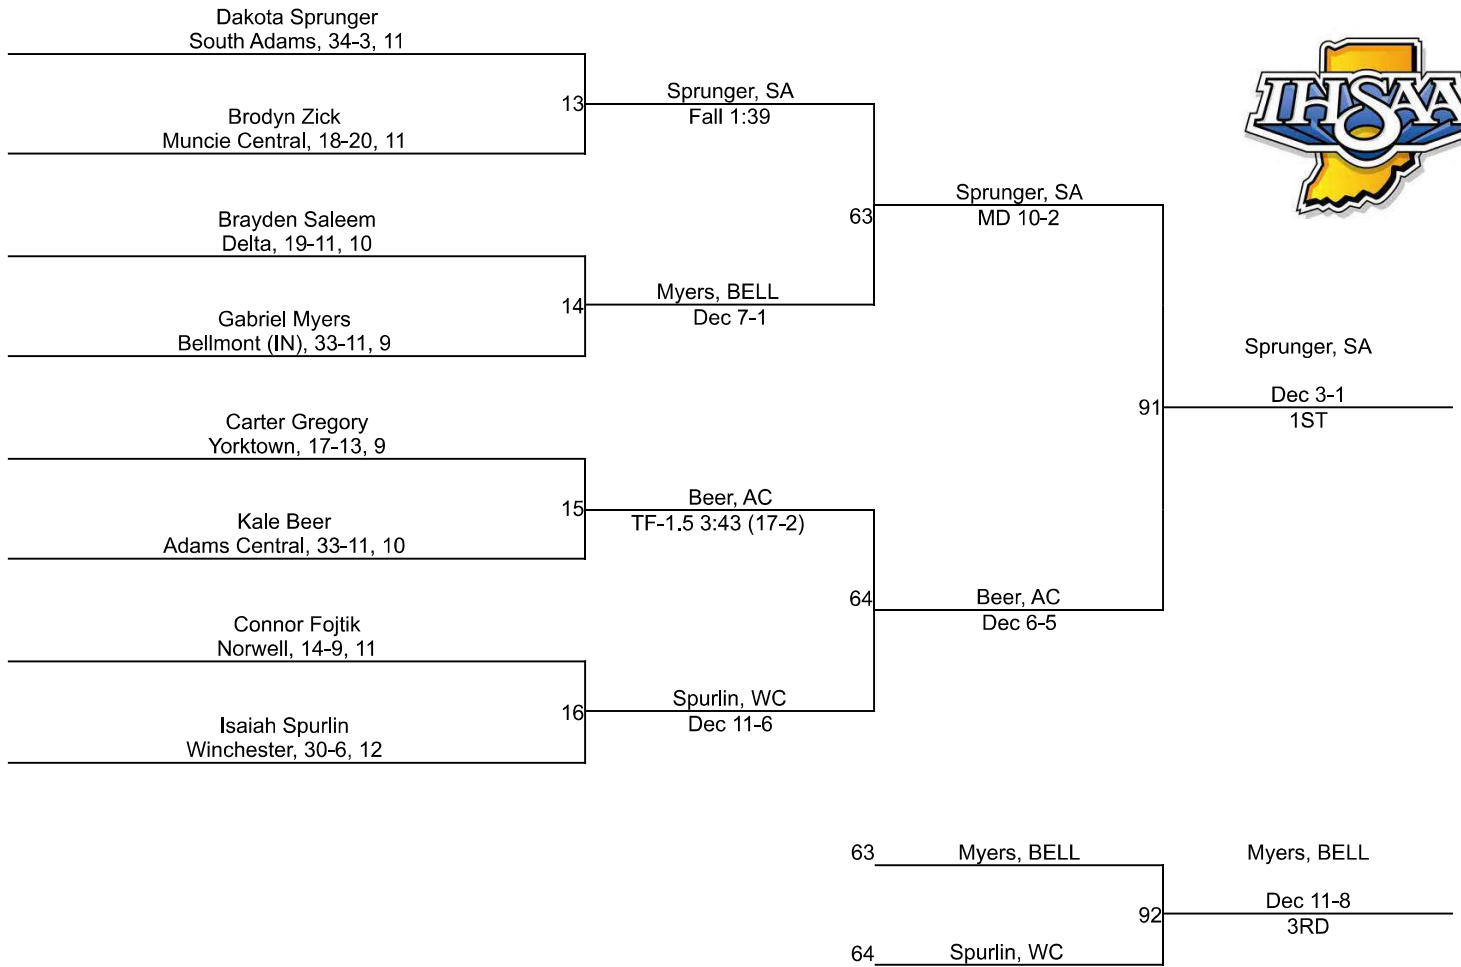

IHSAA Regional @ Jay County Jr/Sr High School

126