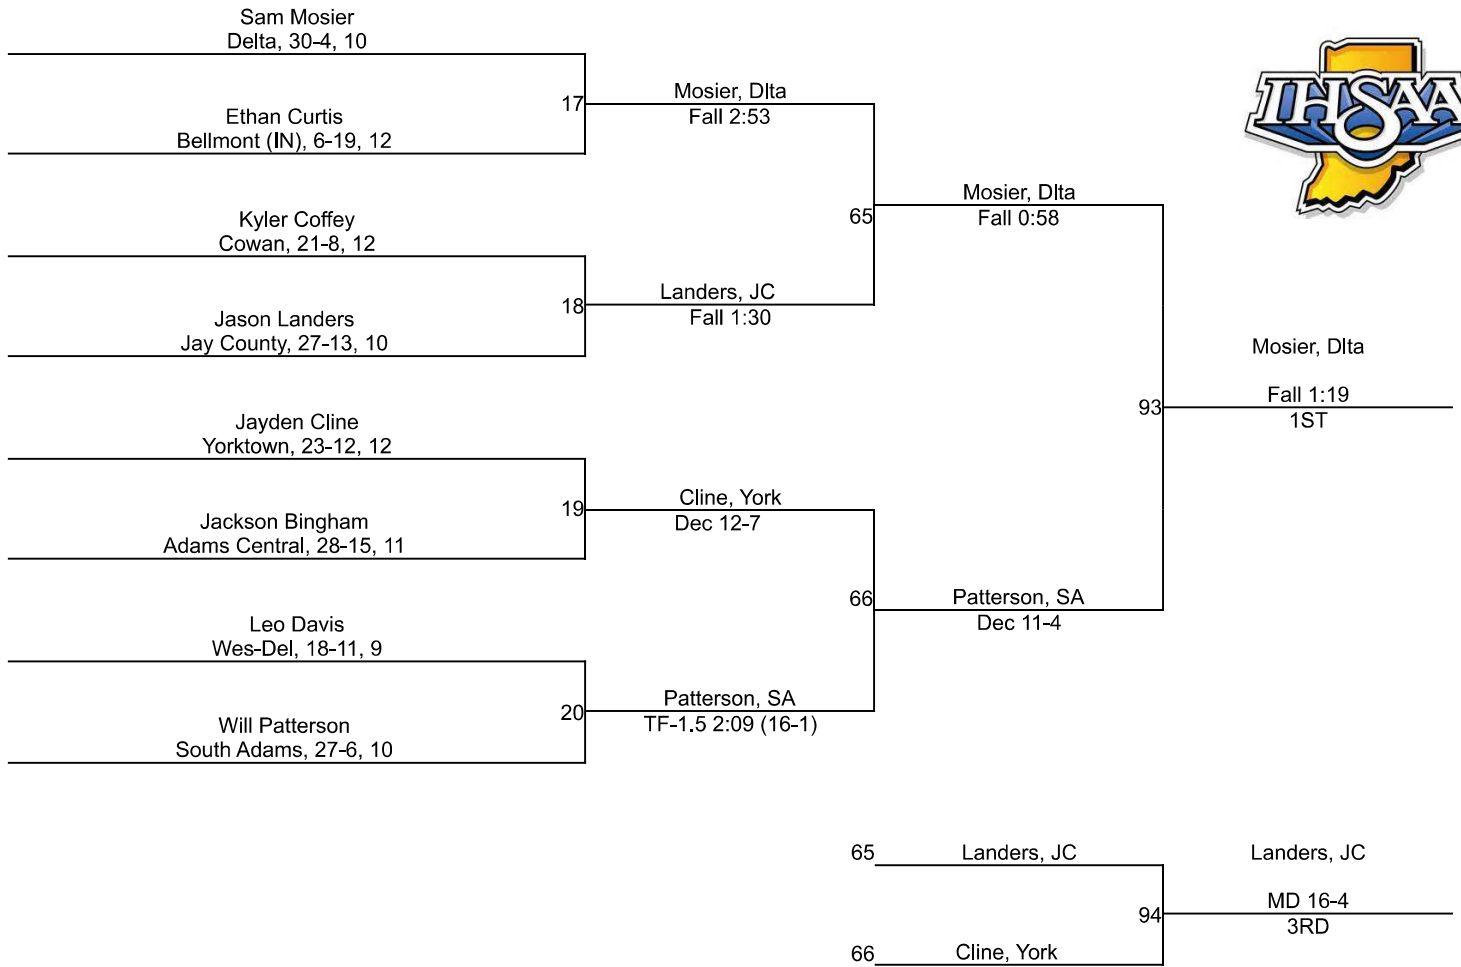

IHSAA Regional @ Jay County Jr/Sr High School

132