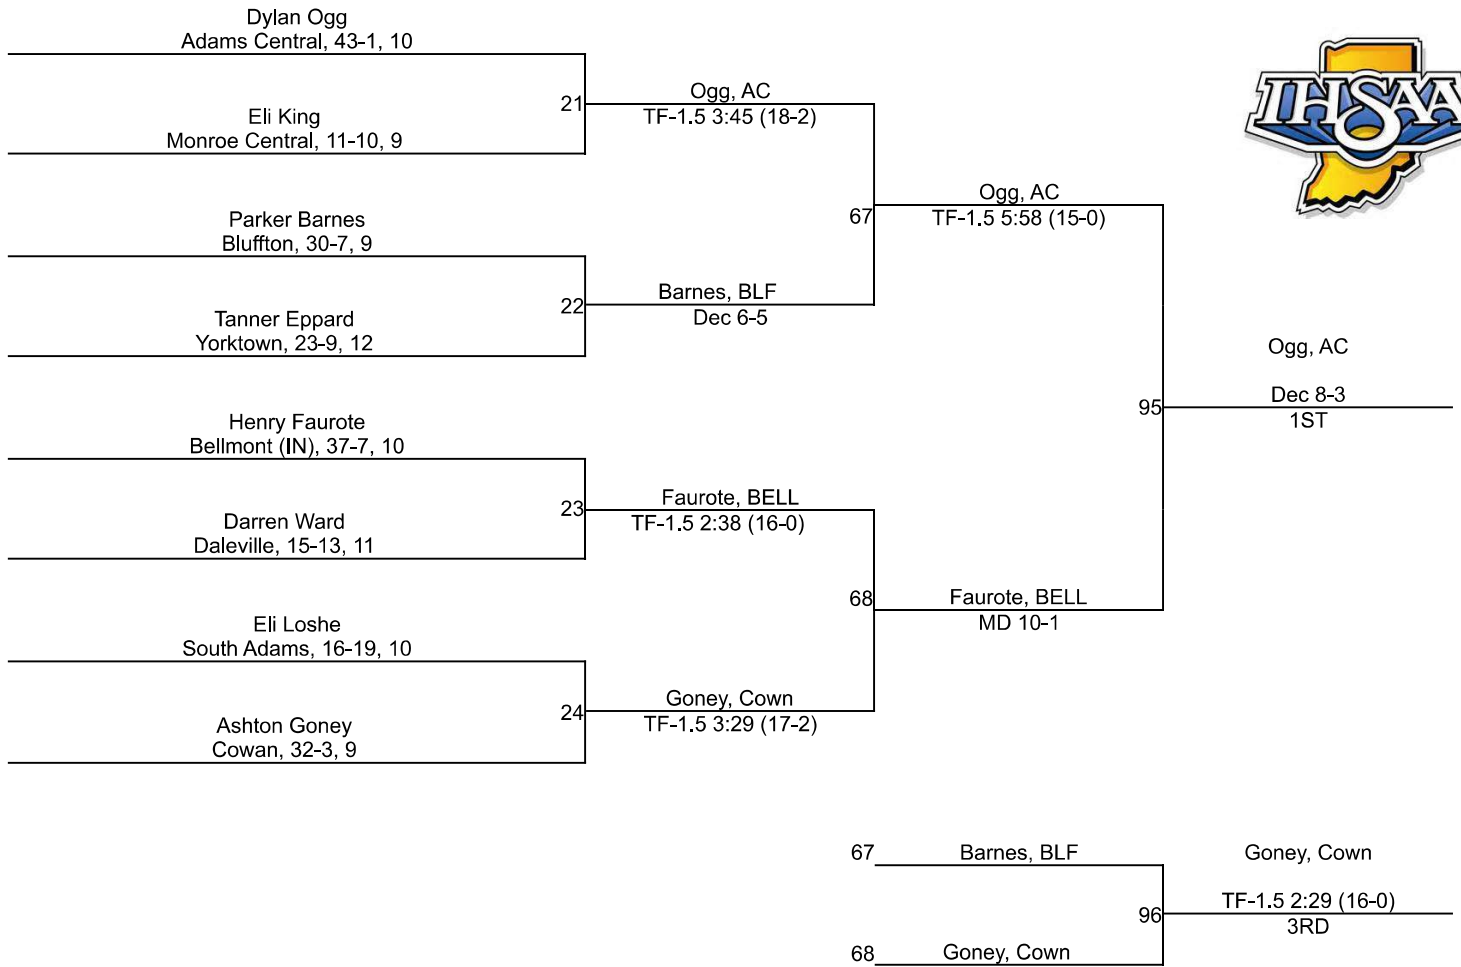

IHSAA Regional @ Jay County Jr/Sr High School

138