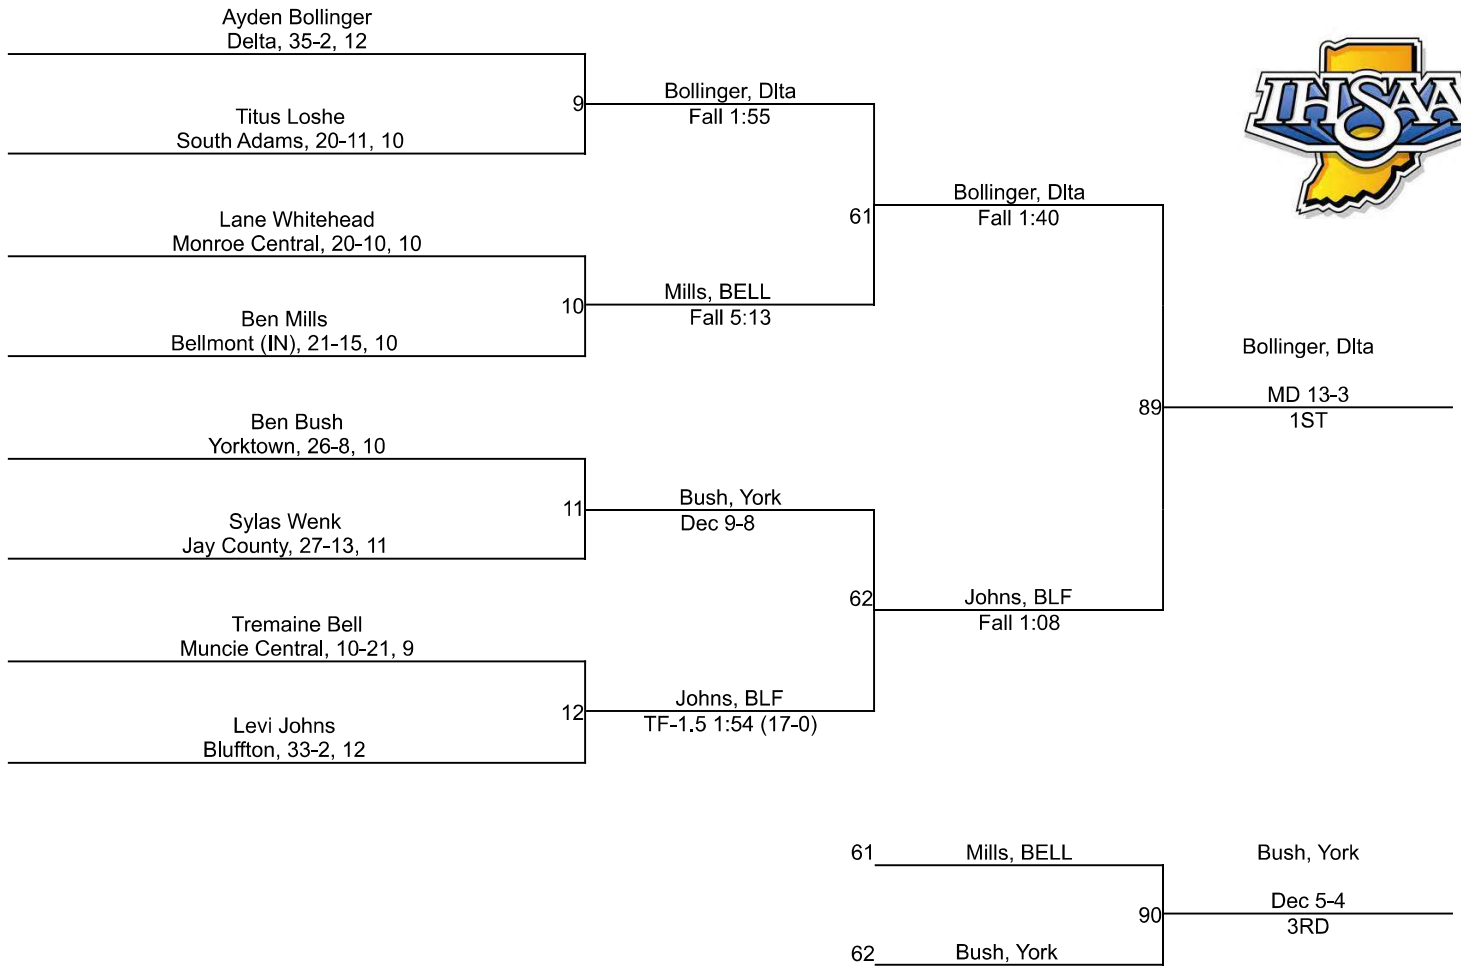

IHSAA Regional @ Jay County Jr/Sr High School

120