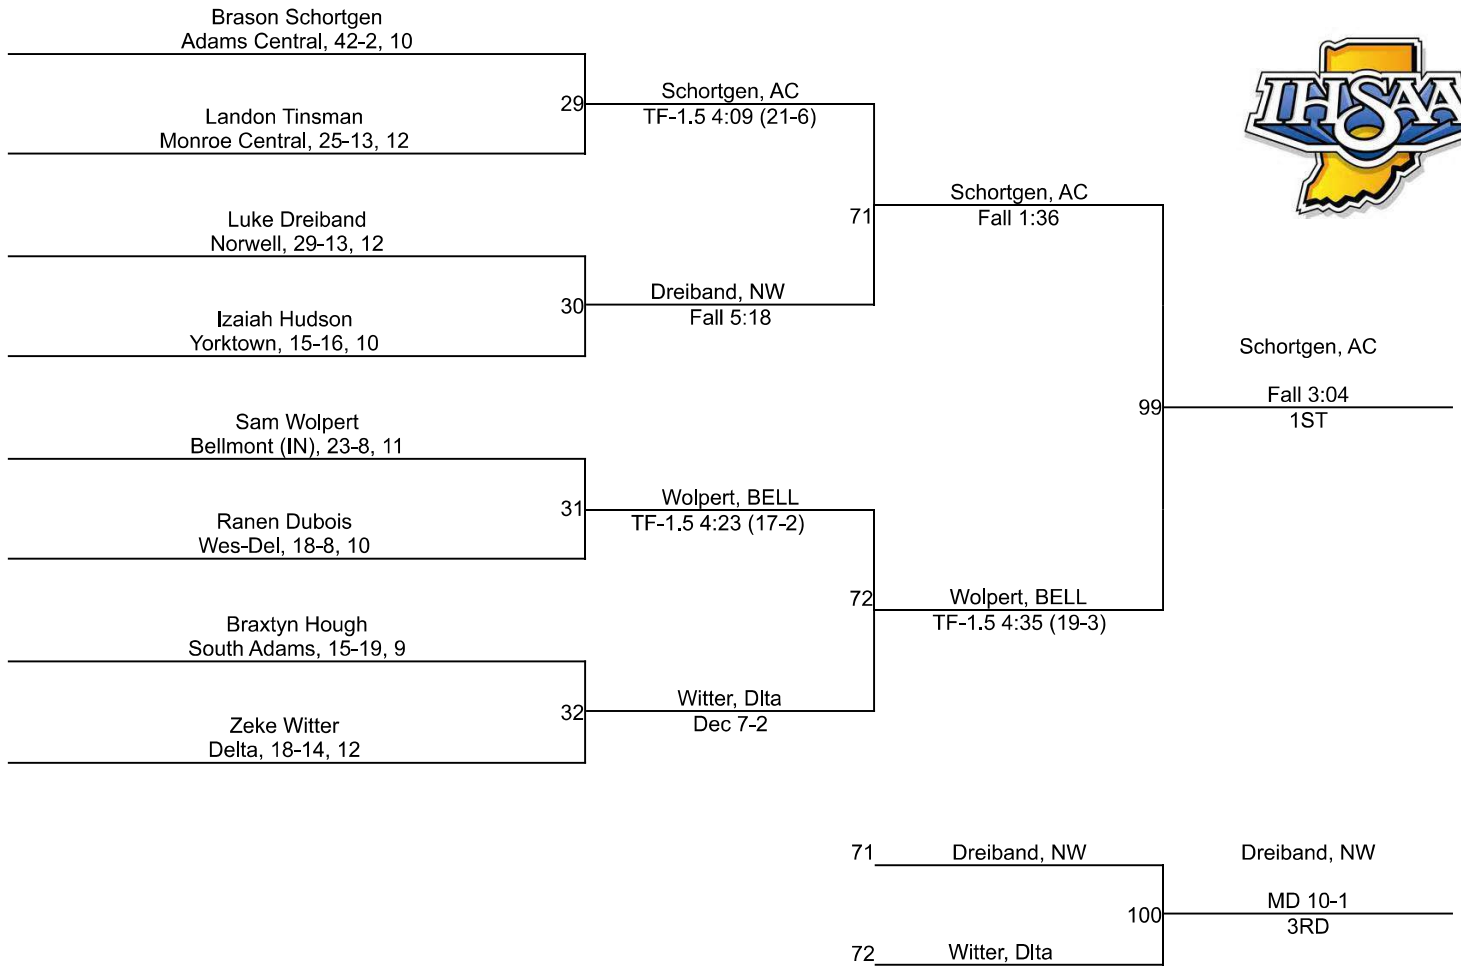

IHSAA Regional @ Jay County Jr/Sr High School

150