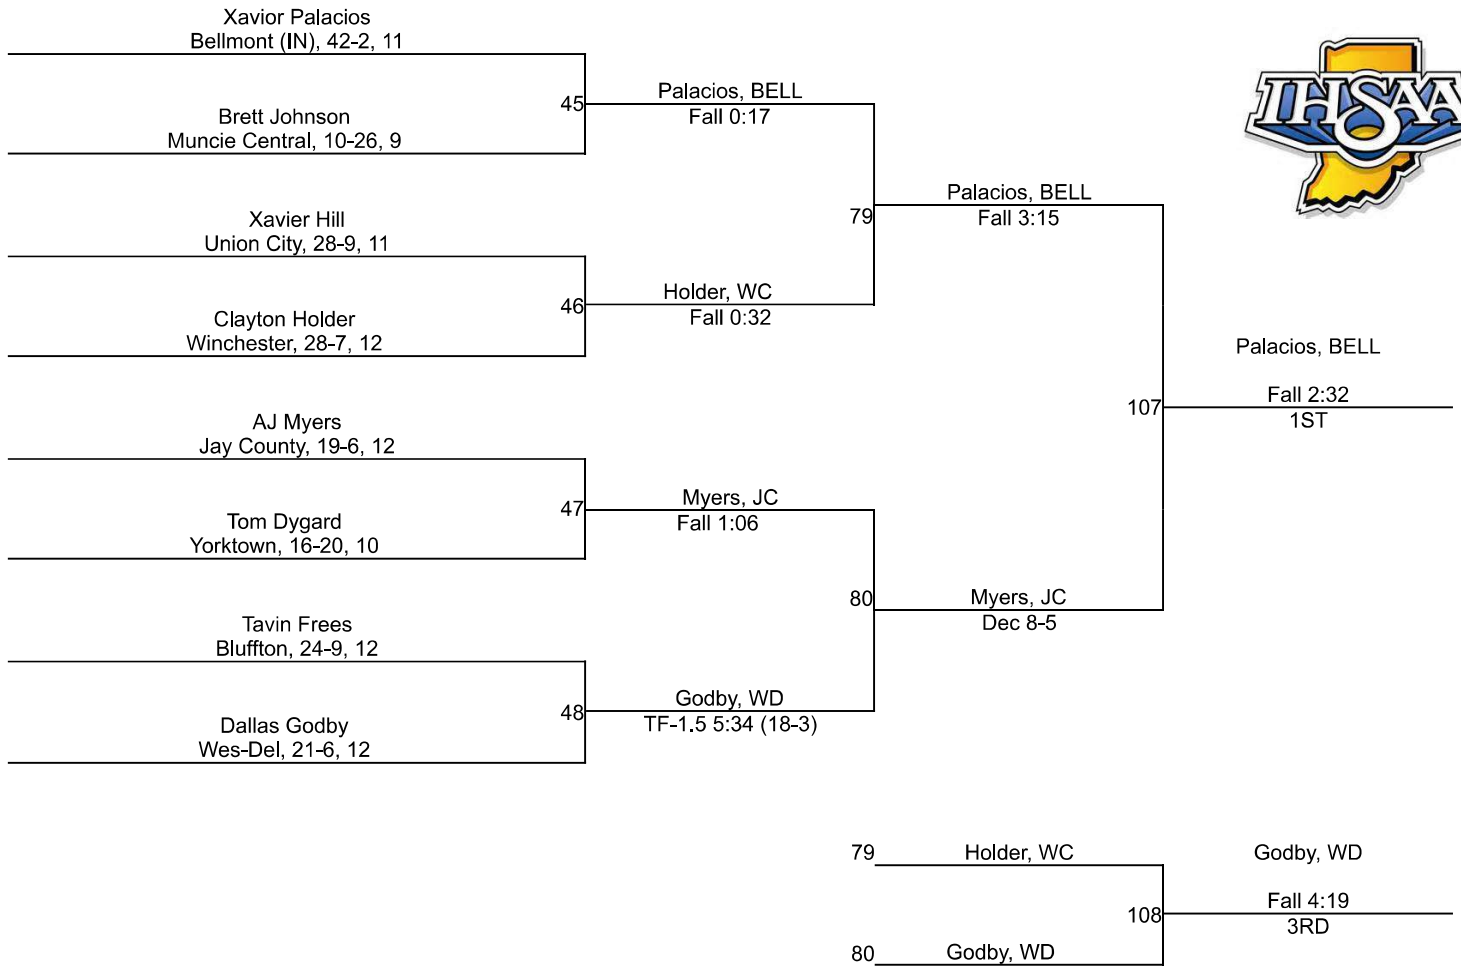

IHSAA Regional @ Jay County Jr/Sr High School

190