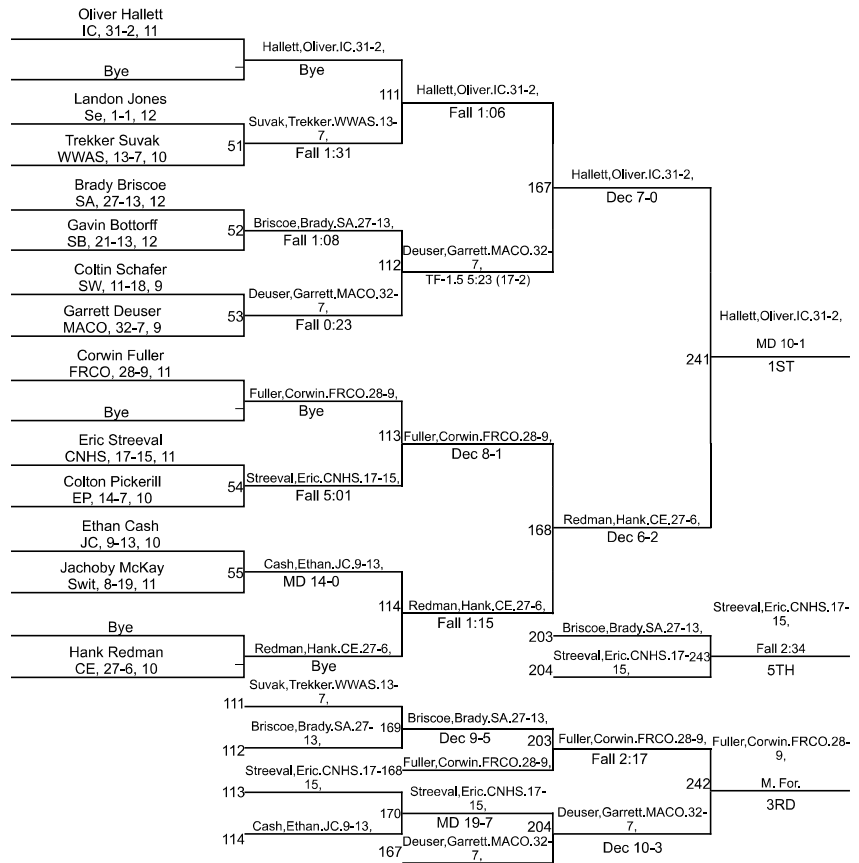

IHSAA Sectional @ Jennings County High School

175