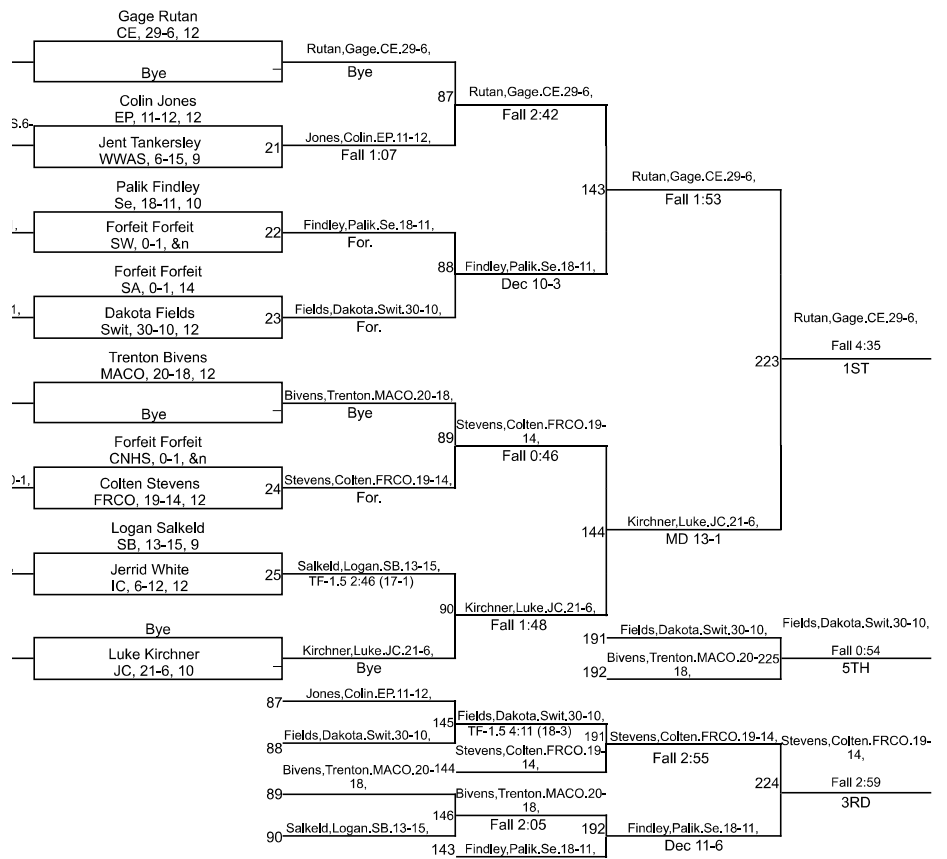

IHSAA Sectional @ Jennings County High School

132