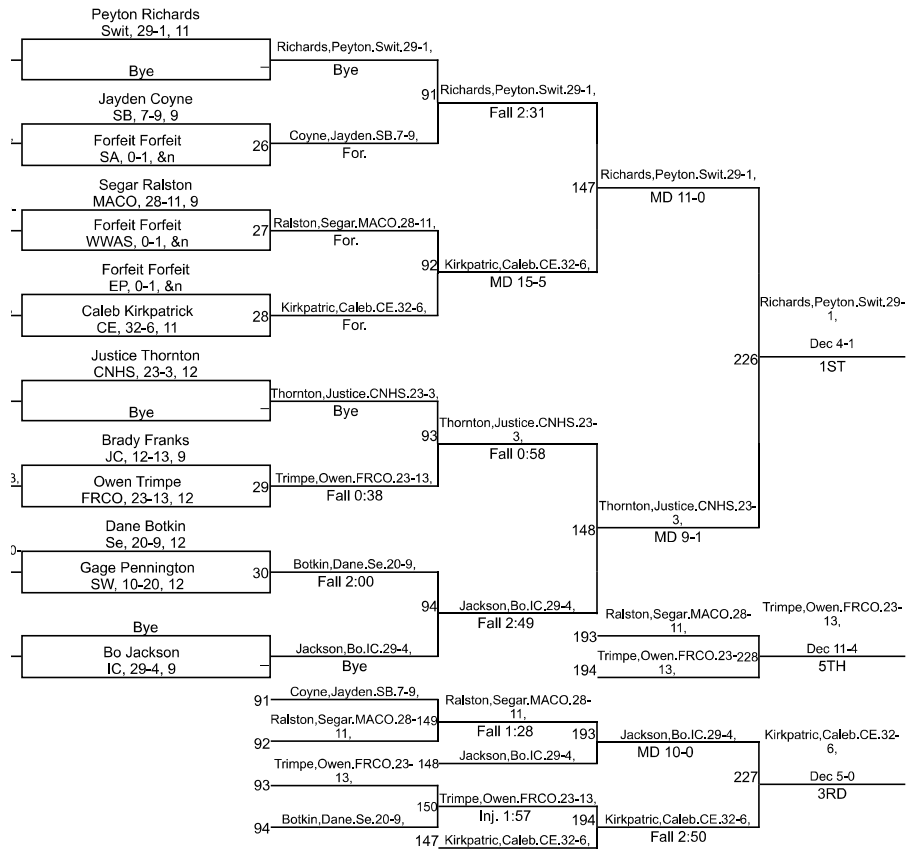

IHSAA Sectional @ Jennings County High School