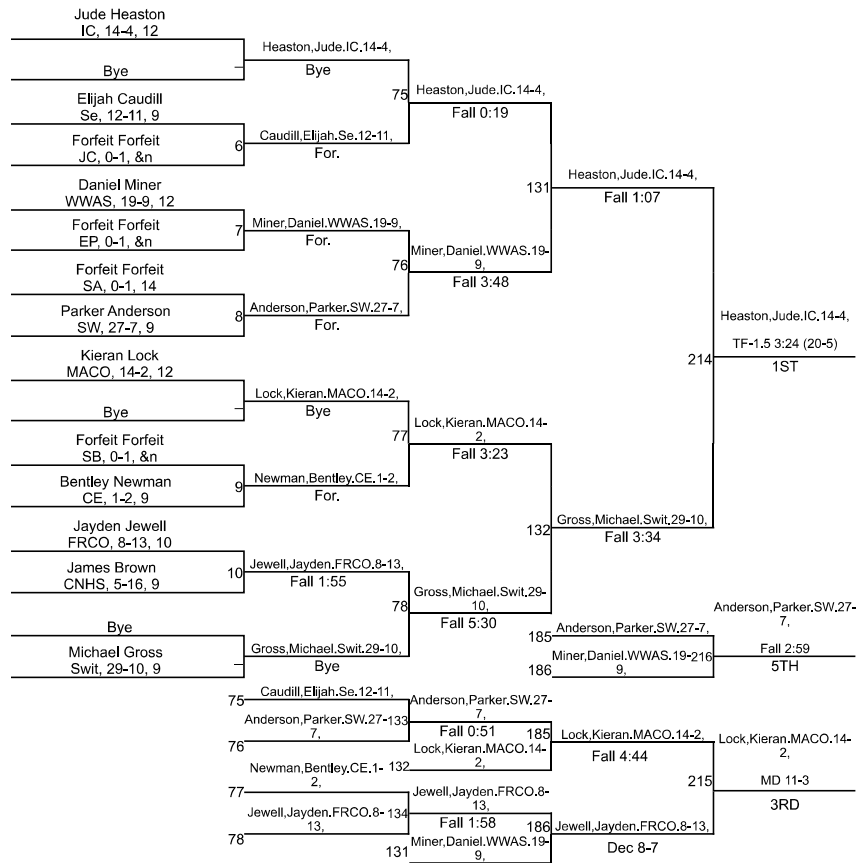

IHSAA Sectional @ Jennings County High School

113