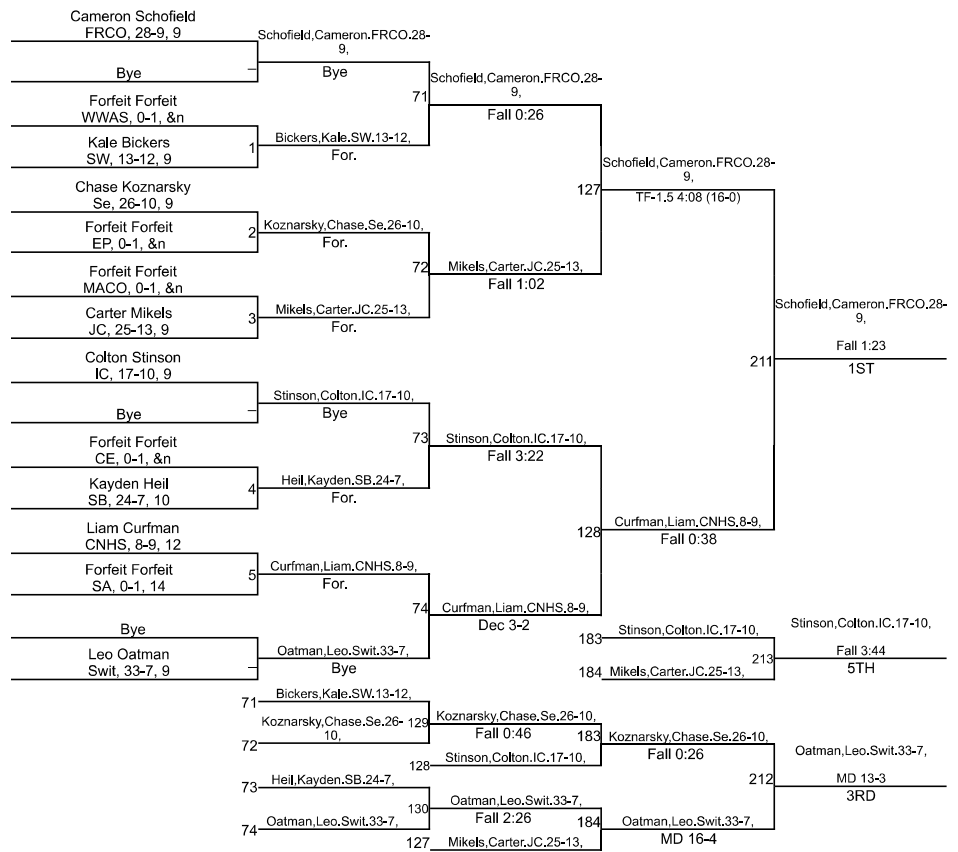

Team Scores

Printed on 02/02/2025 03:30 p.m.

Team Scores		
1	Franklin Community	229.5
2	Columbus East	192.5
3	Columbus North	171.0
4	Indian Creek	157.5
5	Switzerland Co	127.5
6	Madison Consolidated	110.5
7	Jennings County	87.0
8	Seymour	49.0
9	Salem	24.0
10	West Washington	23.0
11	Southwestern	15.0
12	Scottsburg	6.0
13	Eastern Pekin	0.0

IHSAA Sectional @ Jennings County High School

106