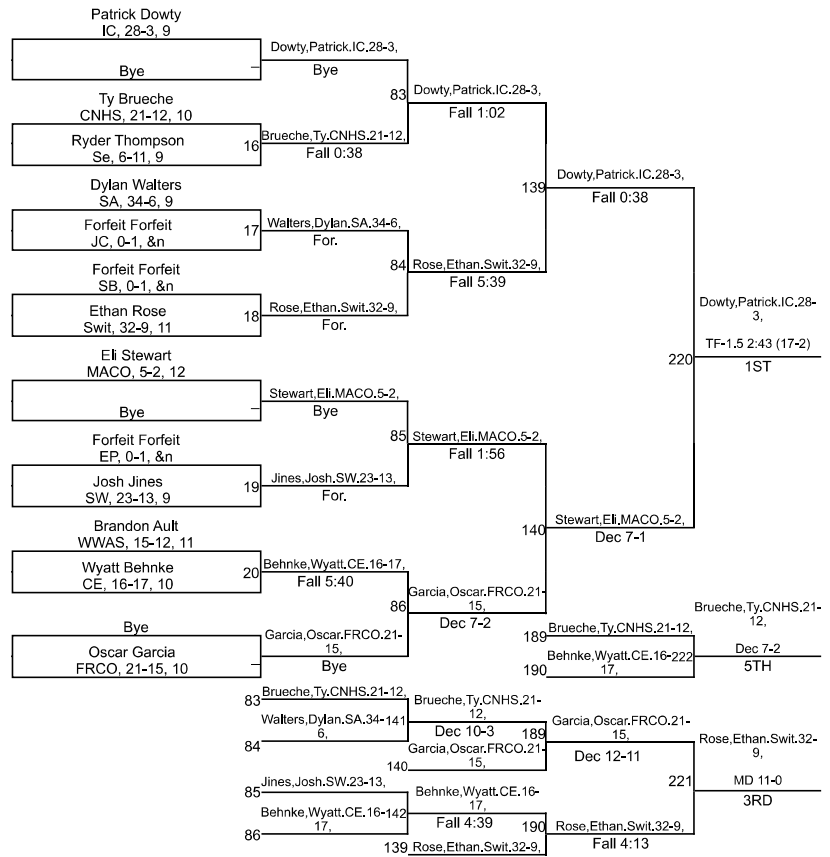

IHSAA Sectional @ Jennings County High School

126