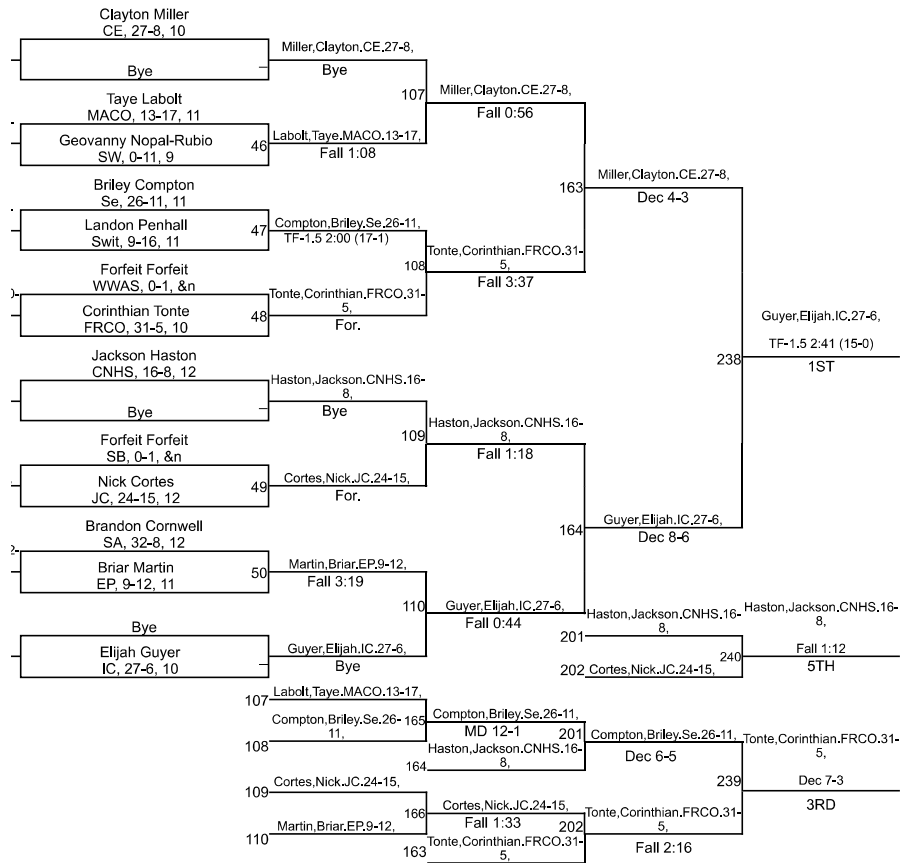

IHSAA Sectional @ Jennings County High School

165