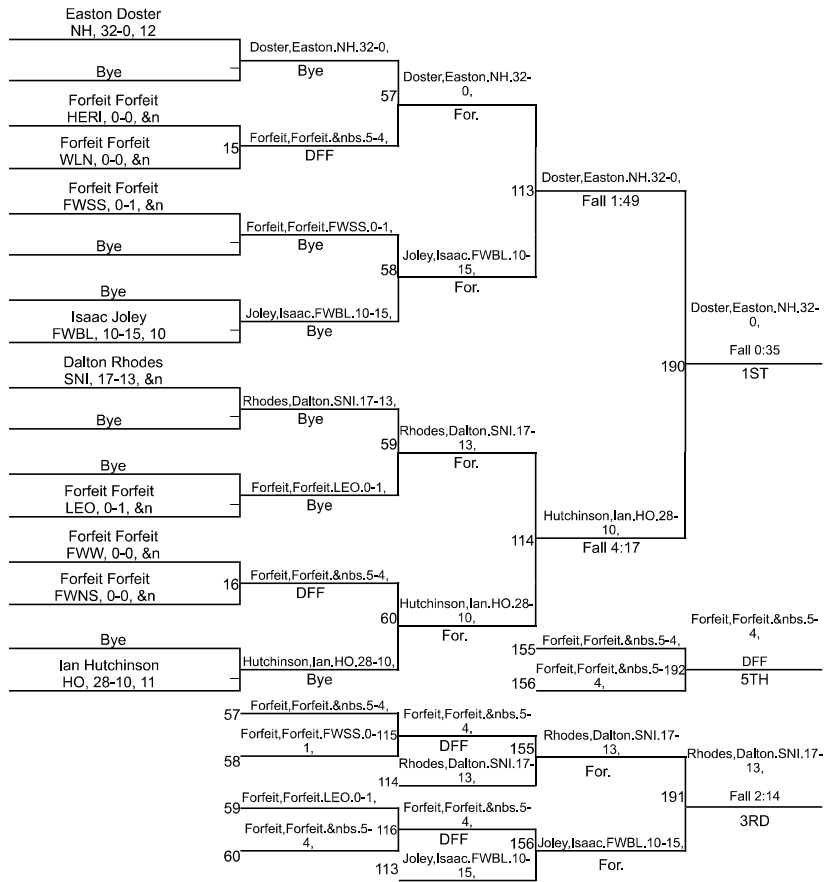

138

IHSAA Sectional @ New Haven Jr/Sr High School

144

IHSAA Sectional @ New Haven Jr/Sr High School

150

IHSAA Sectional @ New Haven Jr/Sr High School

175

IHSAA Sectional @ New Haven Jr/Sr High School