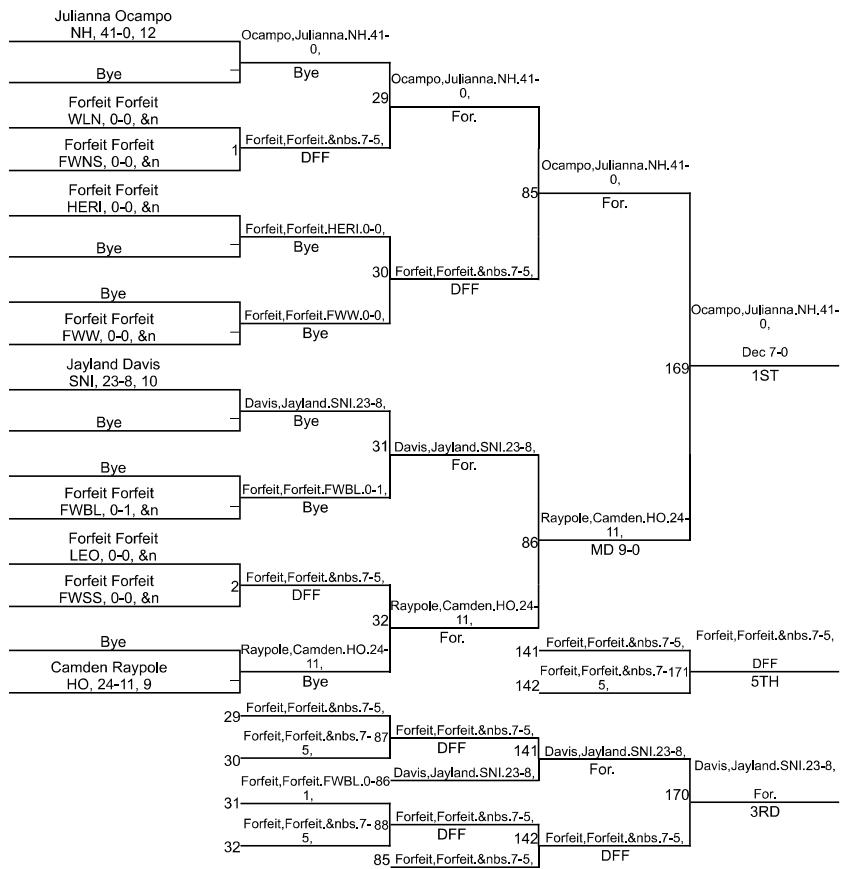

Team Scores

Printed on 02/02/2025 03:52 p.m.

Team Scores		
1	Homestead	278.5
2	New Haven	259.0
3	Fort Wayne Snider	222.5
4	Leo	100.0
5	Fort Wayne Bishop Luers	70.0
6	Fort Wayne North Side	62.5
7	Fort Wayne Wayne	60.0
8	Fort Wayne South Side	53.0
9	Heritage	52.5
10	Woodlan	28.0
11	Smith Academy for Excellence	0.0

IHSAA Sectional @ New Haven Jr/Sr High School

IHSAA Sectional @ New Haven Jr/Sr High School

120

IHSAA Sectional @ New Haven Jr/Sr High School

126

IHSAA Sectional @ New Haven Jr/Sr High School

132

IHSAA Sectional @ New Haven Jr/Sr High School