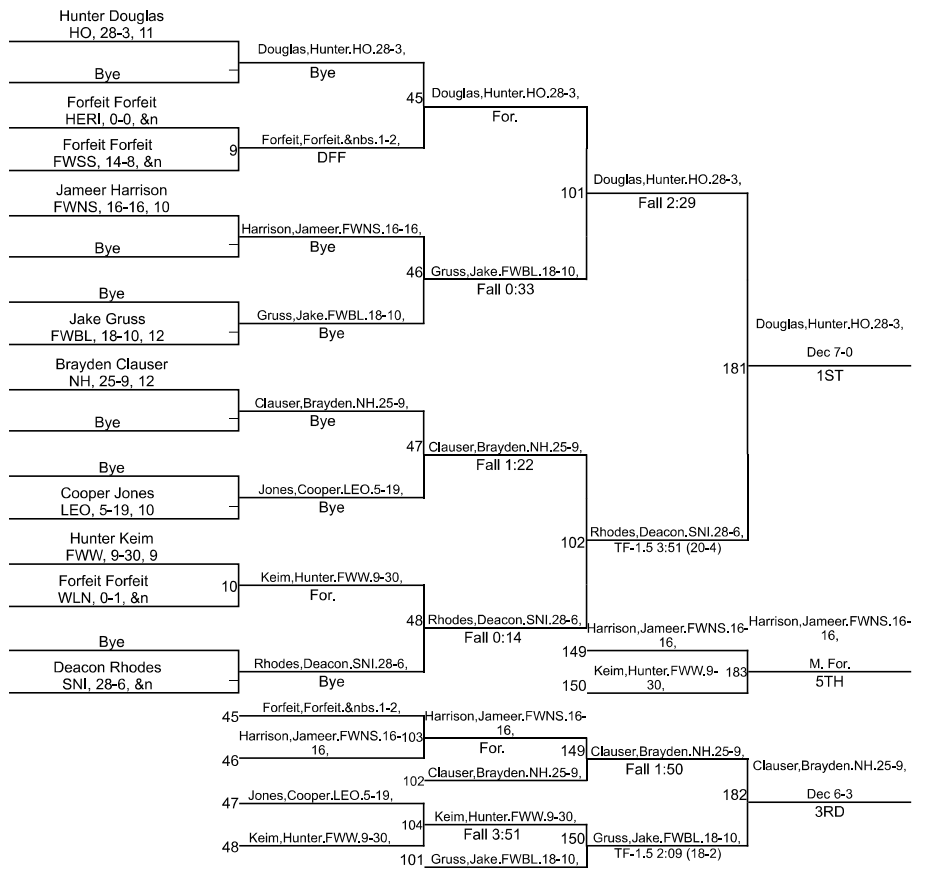

IHSAA Sectional @ New Haven Jr/Sr High School

IHSAA Sectional @ New Haven Jr/Sr High School

120

IHSAA Sectional @ New Haven Jr/Sr High School

126

IHSAA Sectional @ New Haven Jr/Sr High School

132

IHSAA Sectional @ New Haven Jr/Sr High School