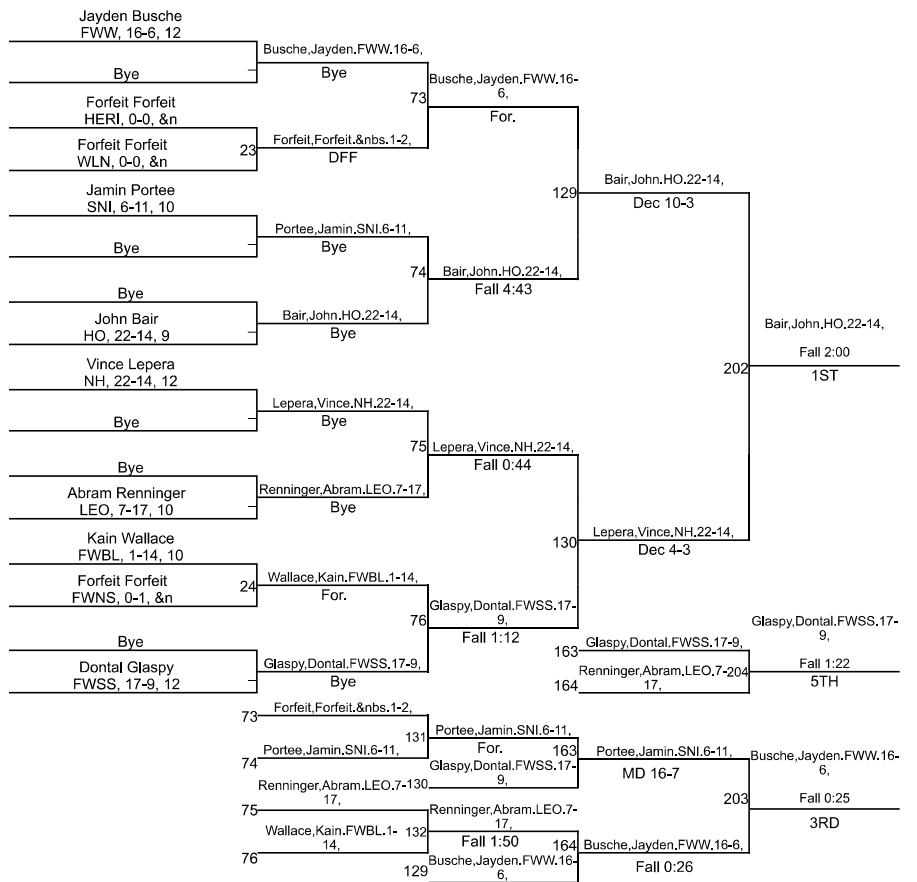

IHSAA Sectional @ New Haven Jr/Sr High School

190