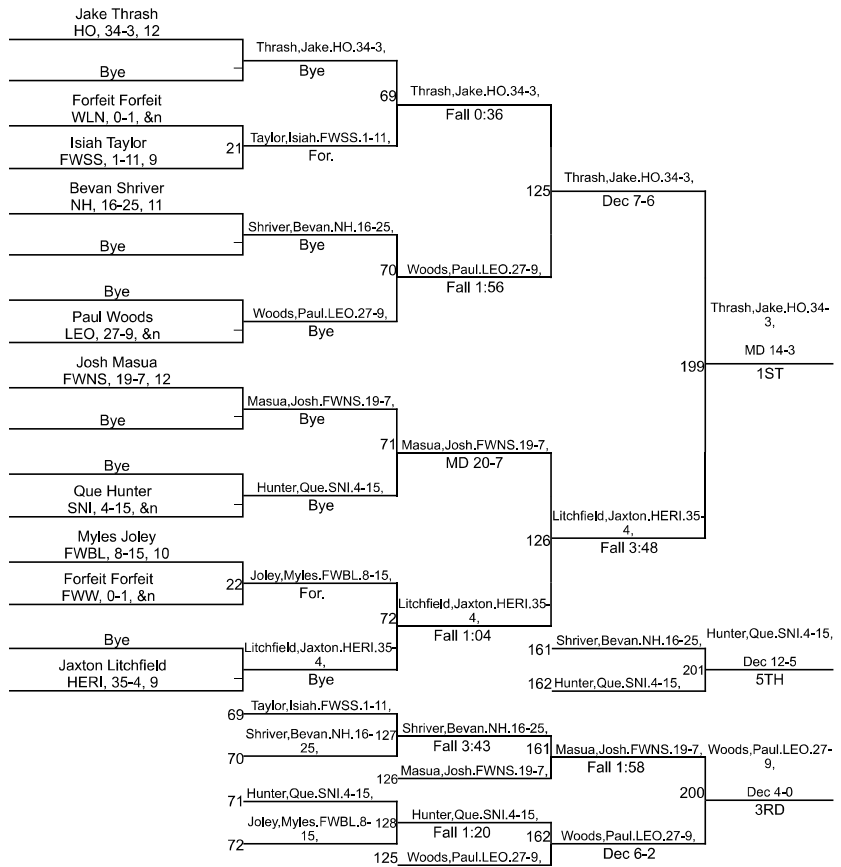

138

IHSAA Sectional @ New Haven Jr/Sr High School

144

IHSAA Sectional @ New Haven Jr/Sr High School

150

IHSAA Sectional @ New Haven Jr/Sr High School

175

IHSAA Sectional @ New Haven Jr/Sr High School