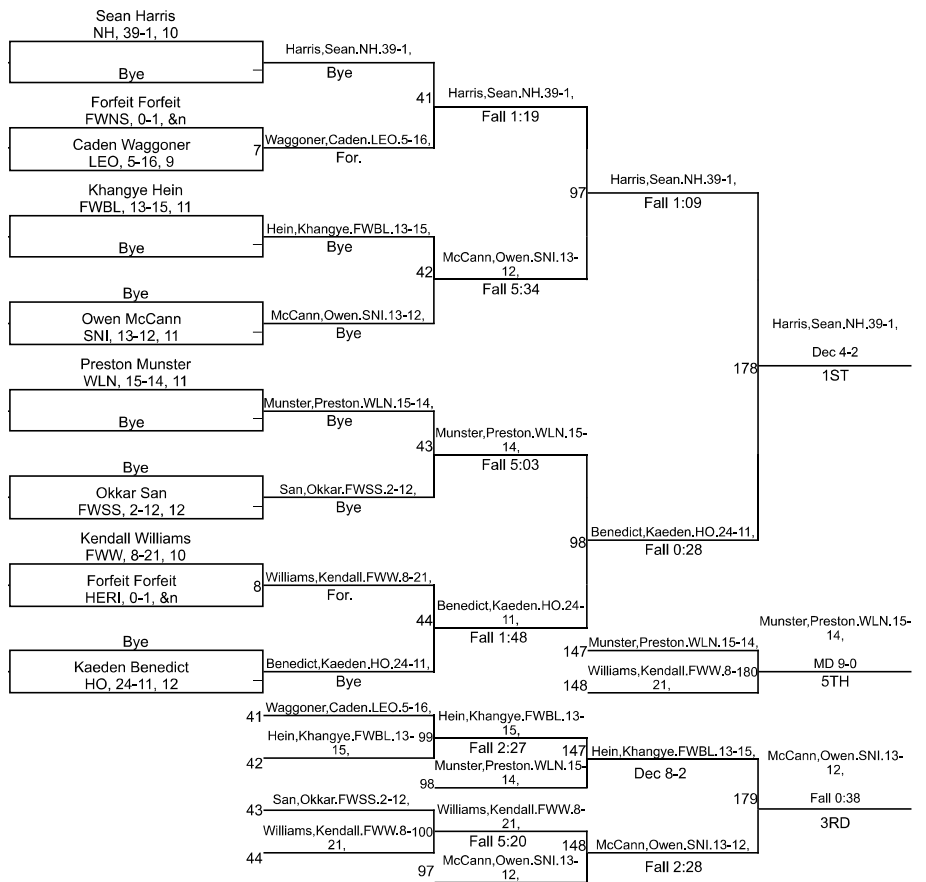

IHSAA Sectional @ New Haven Jr/Sr High School

IHSAA Sectional @ New Haven Jr/Sr High School

120

IHSAA Sectional @ New Haven Jr/Sr High School

126

IHSAA Sectional @ New Haven Jr/Sr High School

132

IHSAA Sectional @ New Haven Jr/Sr High School