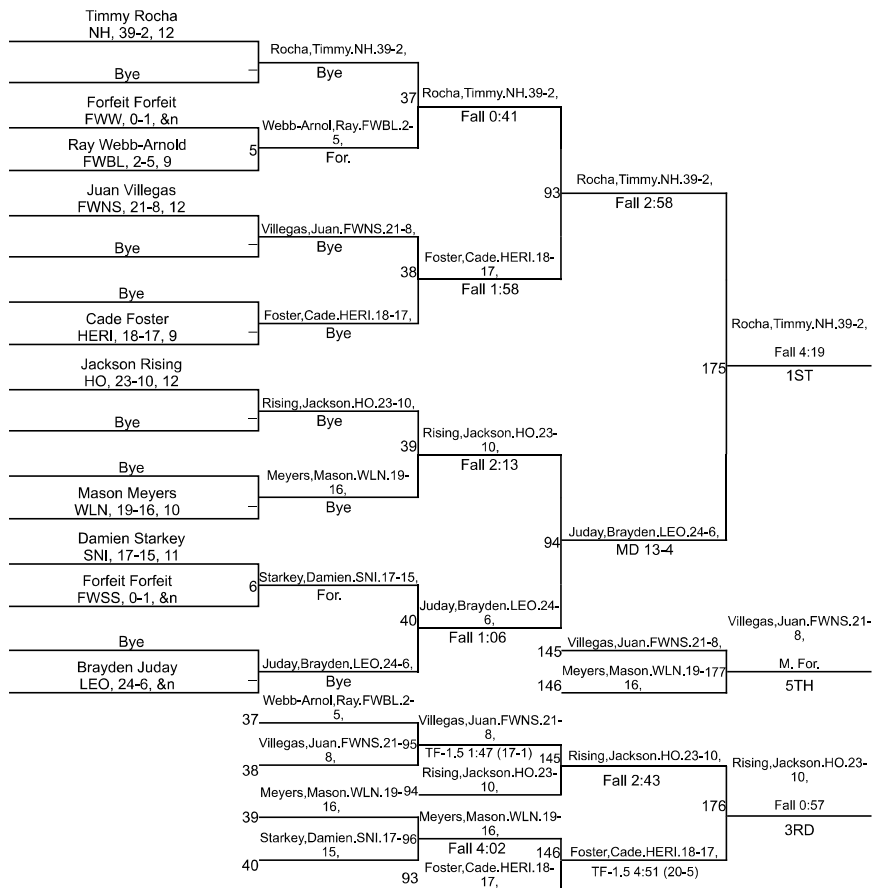

Team Scores

Printed on 02/02/2025 03:52 p.m.

Team Scores		
1	Homestead	278.5
2	New Haven	259.0
3	Fort Wayne Snider	222.5
4	Leo	100.0
5	Fort Wayne Bishop Luers	70.0
6	Fort Wayne North Side	62.5
7	Fort Wayne Wayne	60.0
8	Fort Wayne South Side	53.0
9	Heritage	52.5
10	Woodlan	28.0
11	Smith Academy for Excellence	0.0

IHSAA Sectional @ New Haven Jr/Sr High School

IHSAA Sectional @ New Haven Jr/Sr High School

120

IHSAA Sectional @ New Haven Jr/Sr High School

126

IHSAA Sectional @ New Haven Jr/Sr High School

132

IHSAA Sectional @ New Haven Jr/Sr High School