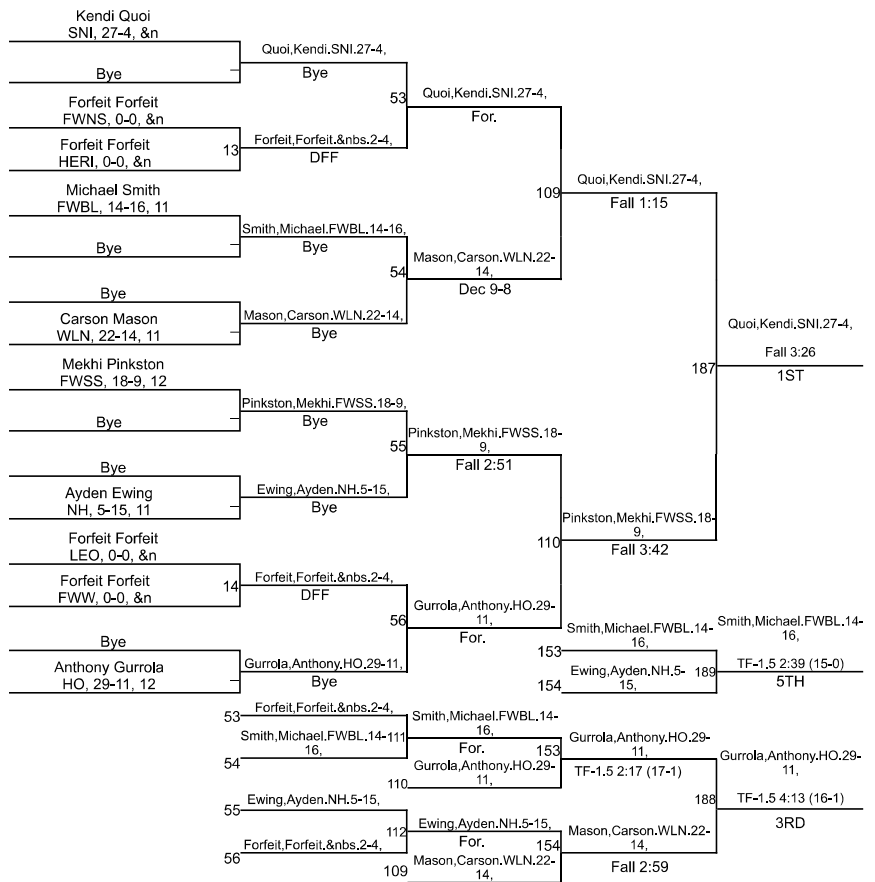

IHSAA Sectional @ New Haven Jr/Sr High School

144