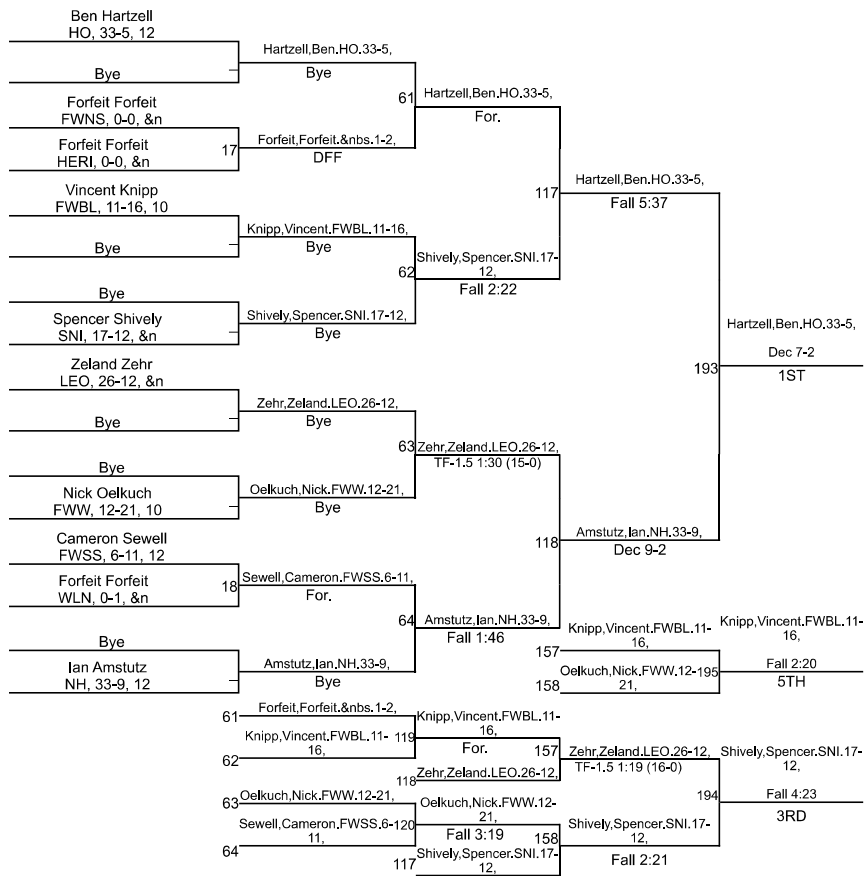

138

IHSAA Sectional @ New Haven Jr/Sr High School

144

IHSAA Sectional @ New Haven Jr/Sr High School

150

IHSAA Sectional @ New Haven Jr/Sr High School

175

IHSAA Sectional @ New Haven Jr/Sr High School