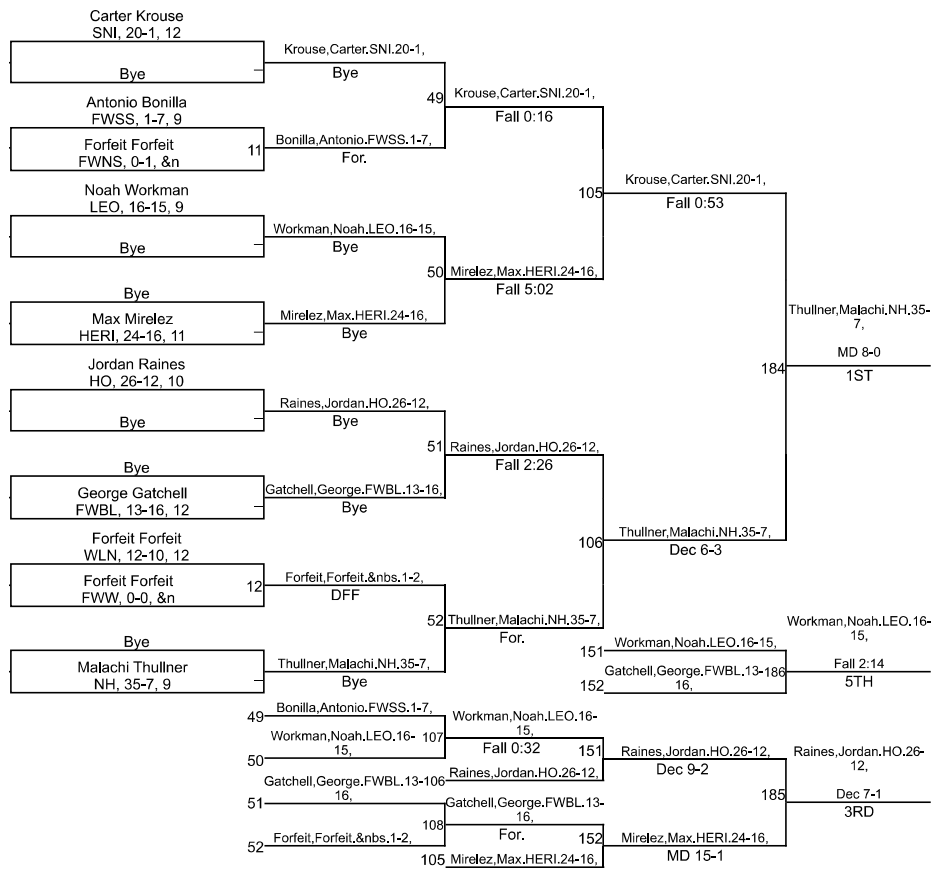

IHSAA Sectional @ New Haven Jr/Sr High School

138