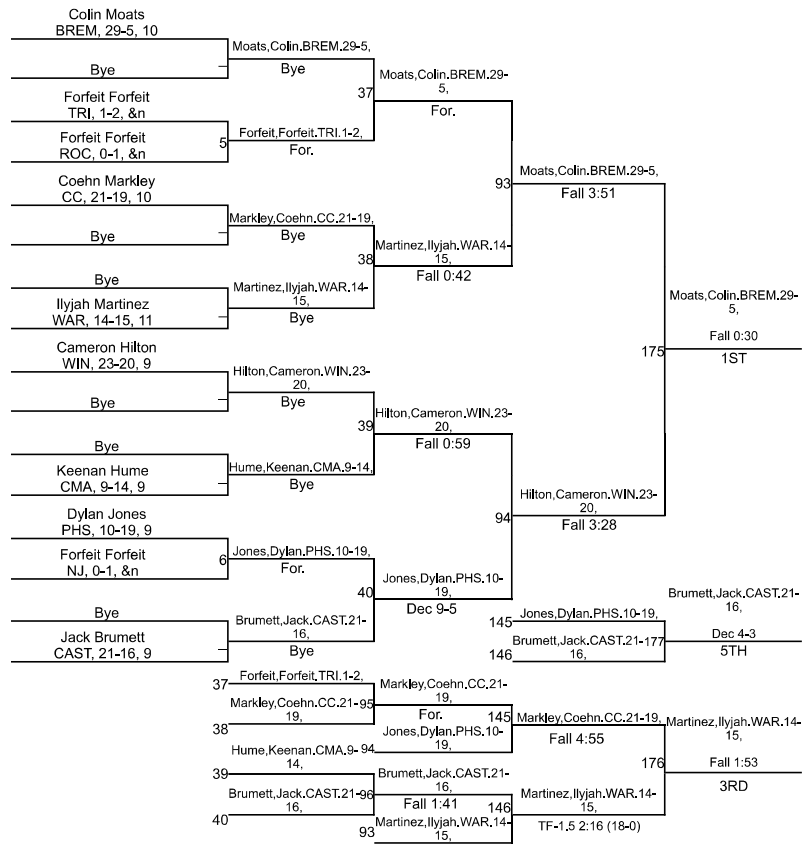

# Team Scores

Printed on 02/02/2025 04:03 p.m.

Team Scores		
1	Warsaw	226.5
2	Winimac	178.5
3	Rochester	166.0
4	Bremen	157.5
5	Plymouth	154.0
6	Triton	92.0
7	Culver Academies	80.5
8	North Judson	80.0
9	Caston	66.0
10	Culver Community	50.0

# IHSAA Sectional @ Plymouth High School

132