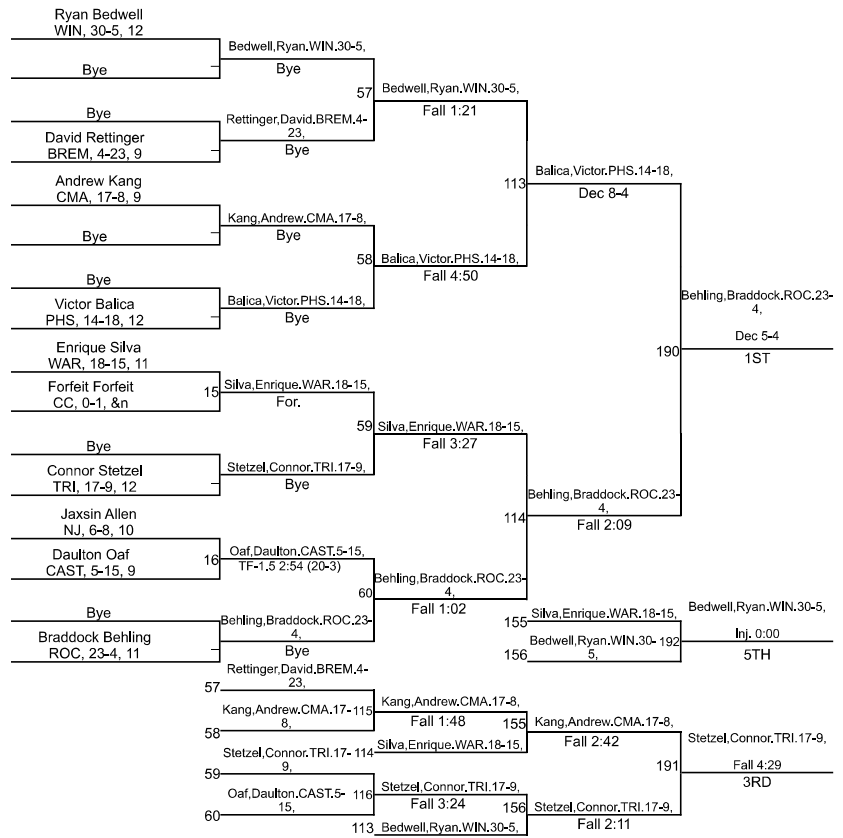

# IHSAA Sectional @ Plymouth High School

132

# IHSAA Sectional @ Plymouth High School

150