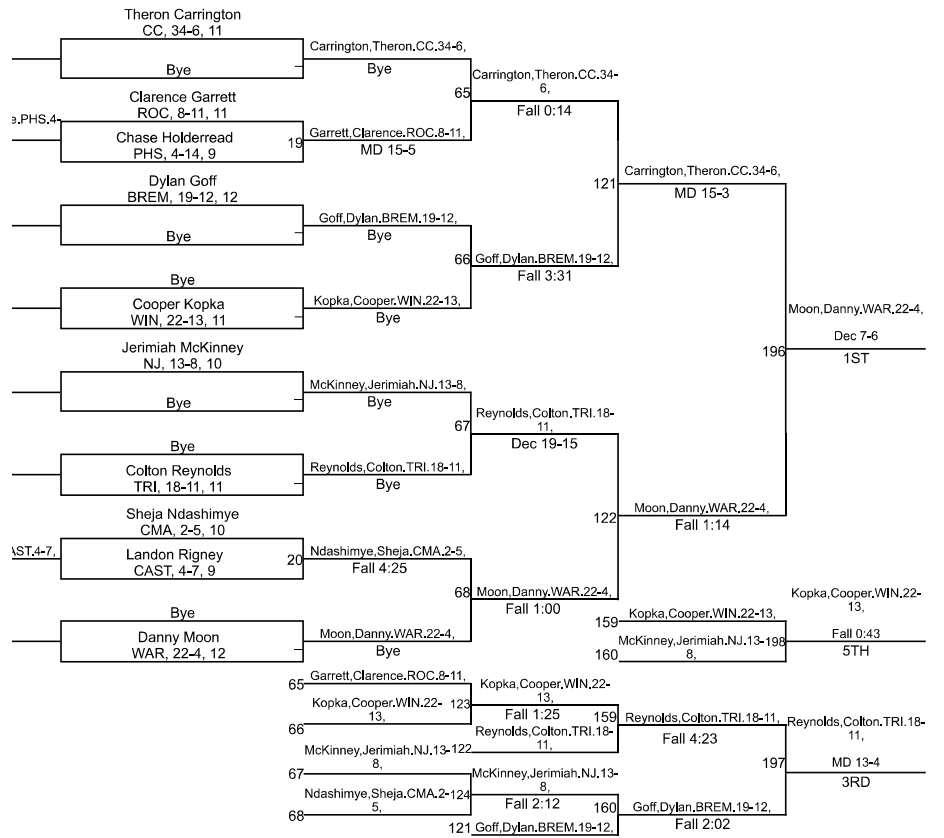

IHSAA Sectional @ Plymouth High School

165