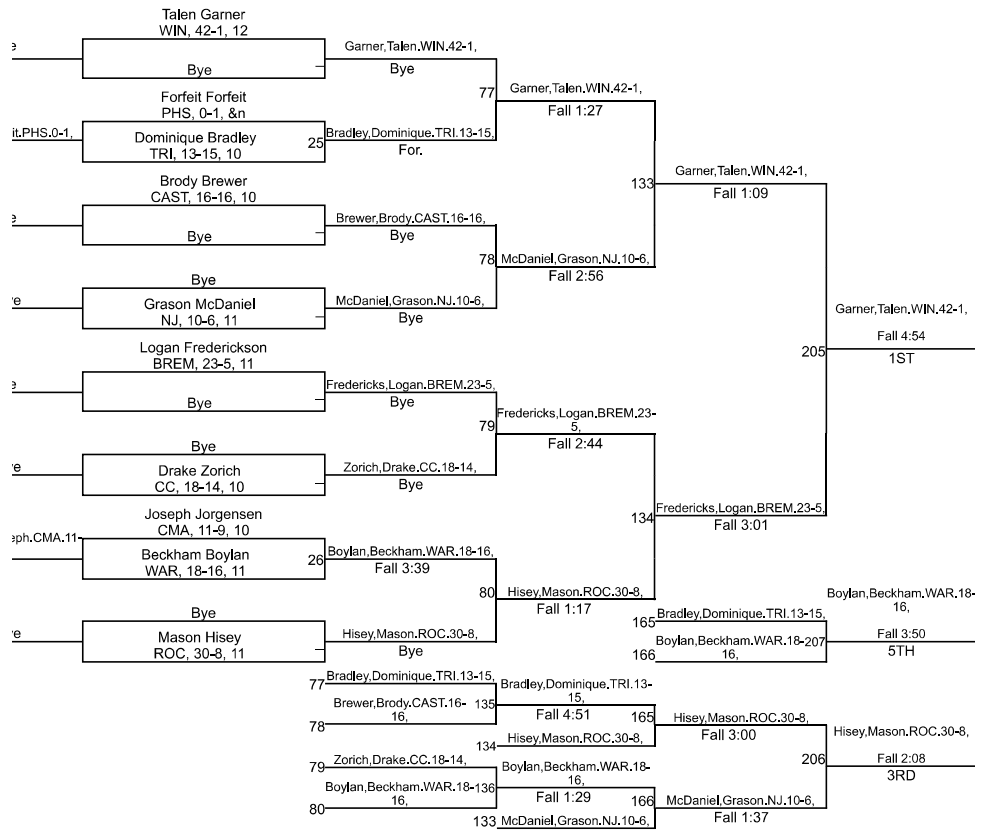

# IHSAA Sectional @ Plymouth High School

175

# IHSAA Sectional @ Plymouth High School

215