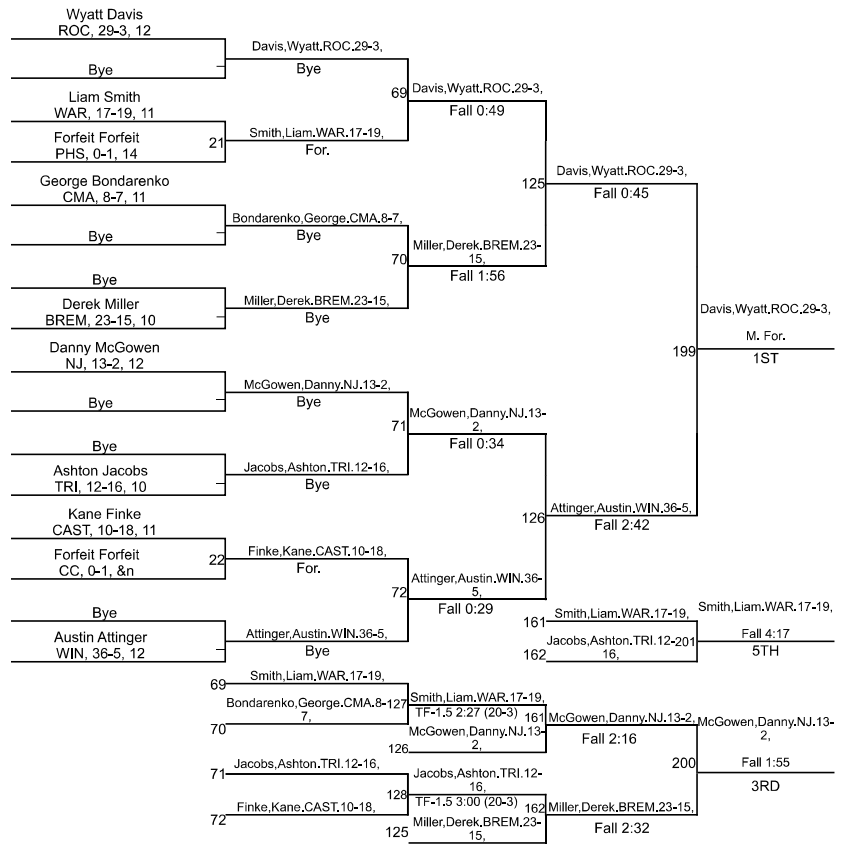

IHSAA Sectional @ Plymouth High School

175