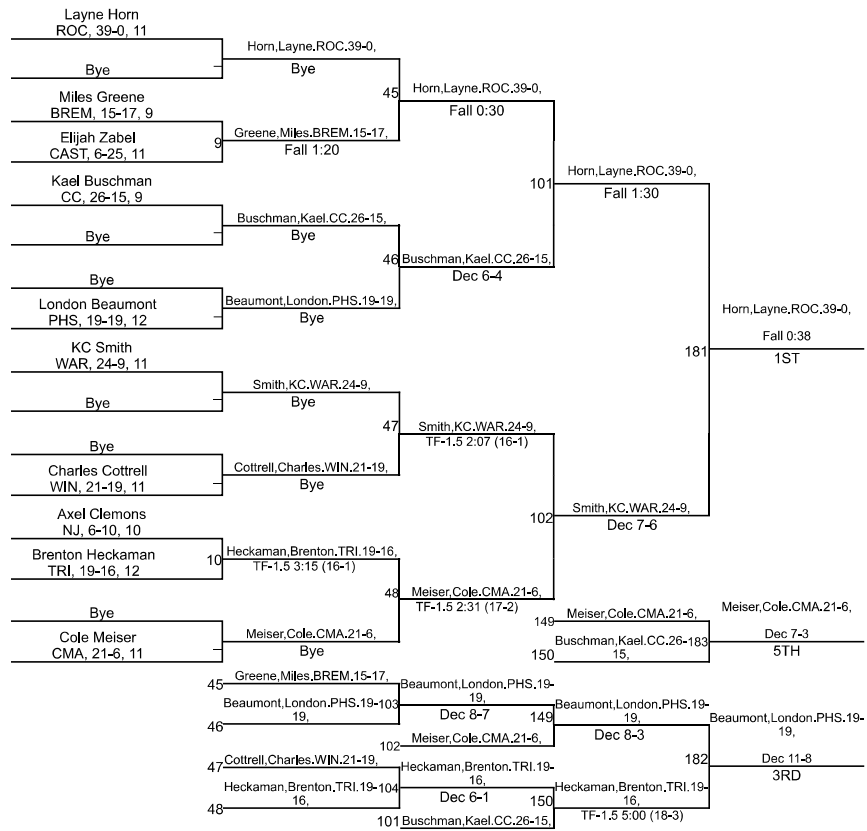

# Team Scores

Printed on 02/02/2025 04:03 p.m.

Team Scores		
1	Warsaw	226.5
2	Winimac	178.5
3	Rochester	166.0
4	Bremen	157.5
5	Plymouth	154.0
6	Triton	92.0
7	Culver Academies	80.5
8	North Judson	80.0
9	Caston	66.0
10	Culver Community	50.0

# IHSAA Sectional @ Plymouth High School

132