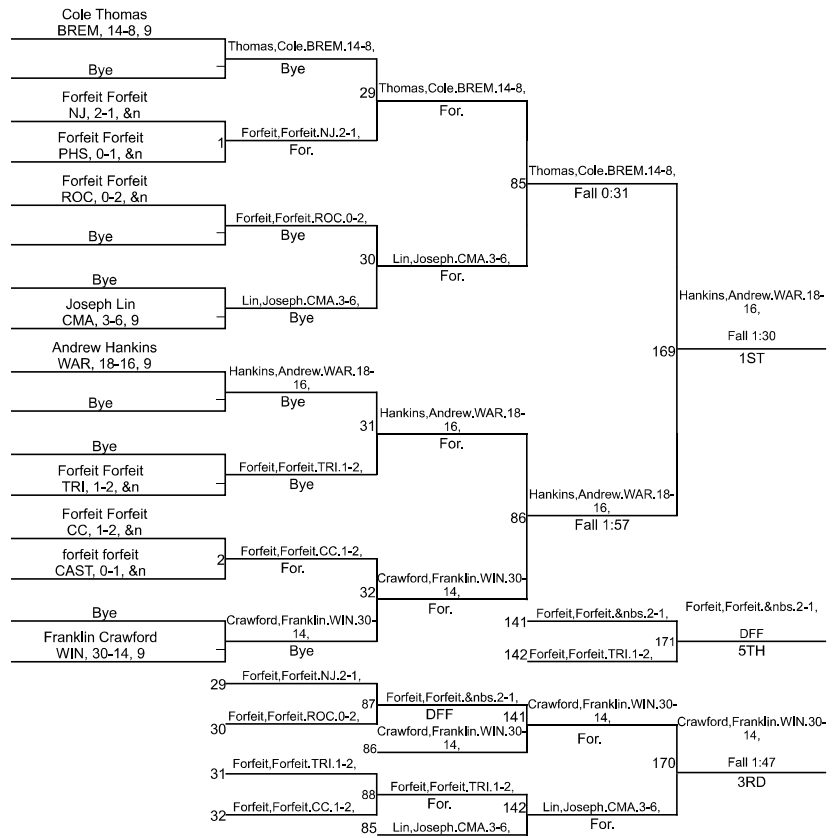

# Team Scores

Printed on 02/02/2025 04:03 p.m.

Team Scores		
1	Warsaw	226.5
2	Winimac	178.5
3	Rochester	166.0
4	Bremen	157.5
5	Plymouth	154.0
6	Triton	92.0
7	Culver Academies	80.5
8	North Judson	80.0
9	Caston	66.0
10	Culver Community	50.0

# IHSAA Sectional @ Plymouth High School

132