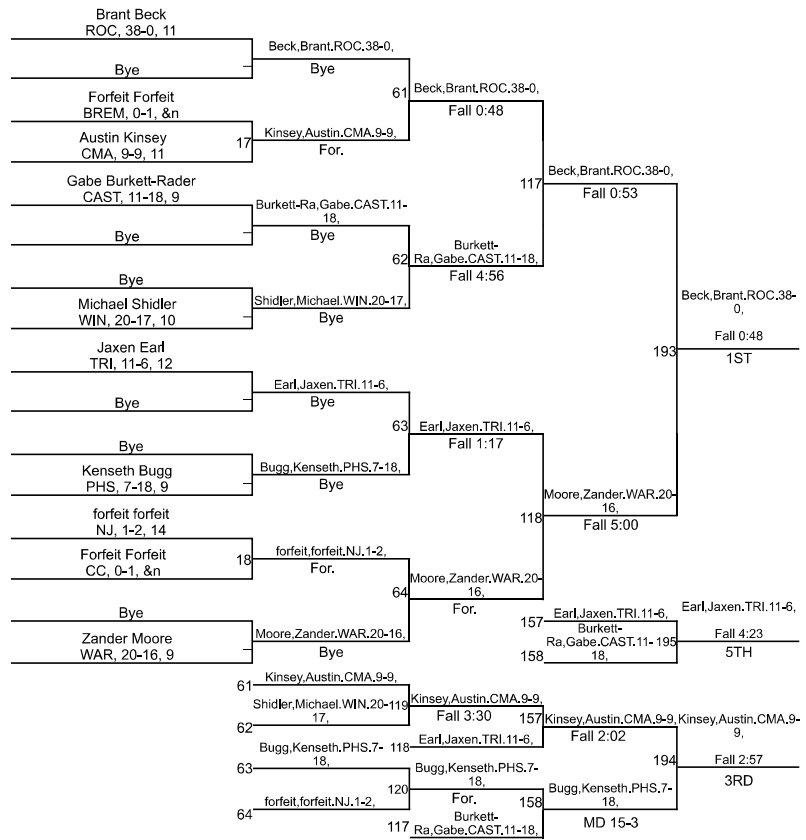

IHSAA Sectional @ Plymouth High School

157