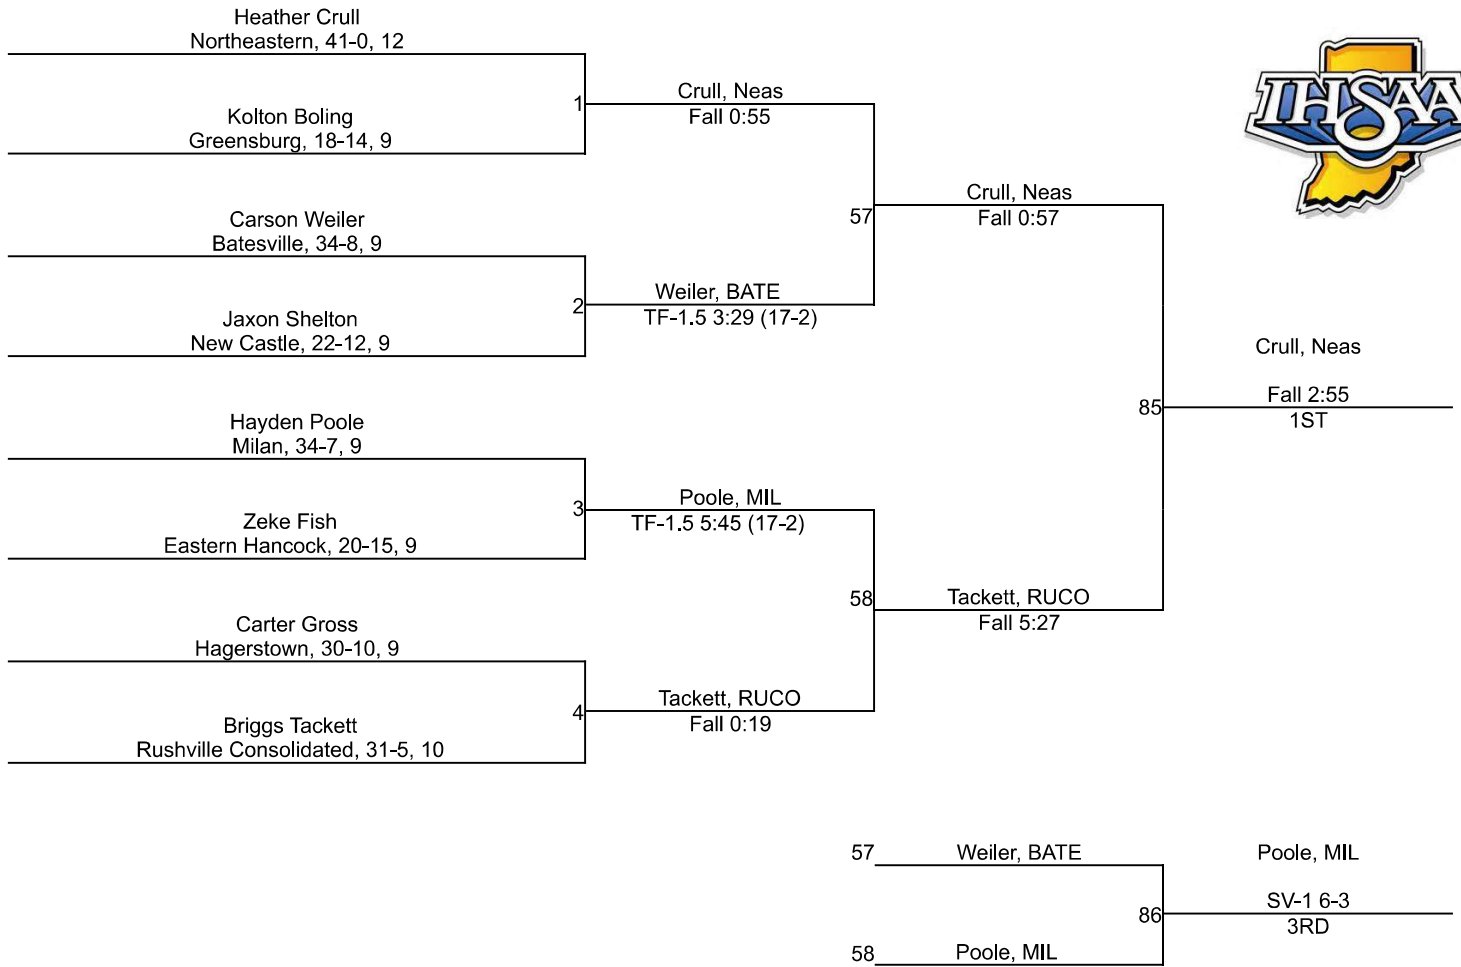

Team Scores

Printed on 02/15/2025 12:32 p.m.

Team Scores		
1	East Central	145.0
2	Milan	110.5
3	New Castle	87.5
4	Rushville Consolidated	74.0
5	Franklin County	72.5
6	Northeastern	61.0
7	South Dearborn	60.5
8	Batesville	54.5
9	Hagerstown	43.5
10	Cambridge City Lincoln	24.0
11	Tri	23.5
12	Eastern Hancock	22.5
13	Union County	17.0
14	Centerville	15.0
15	Greensburg	11.0
16	Lawrenceburg	7.0
17	Blue River Valley	0.0
17	Connersville	0.0
17	Knightstown	0.0
17	Richmond	0.0
17	Shenandoah	0.0

IHSAA Regional @ Richmond High School

106