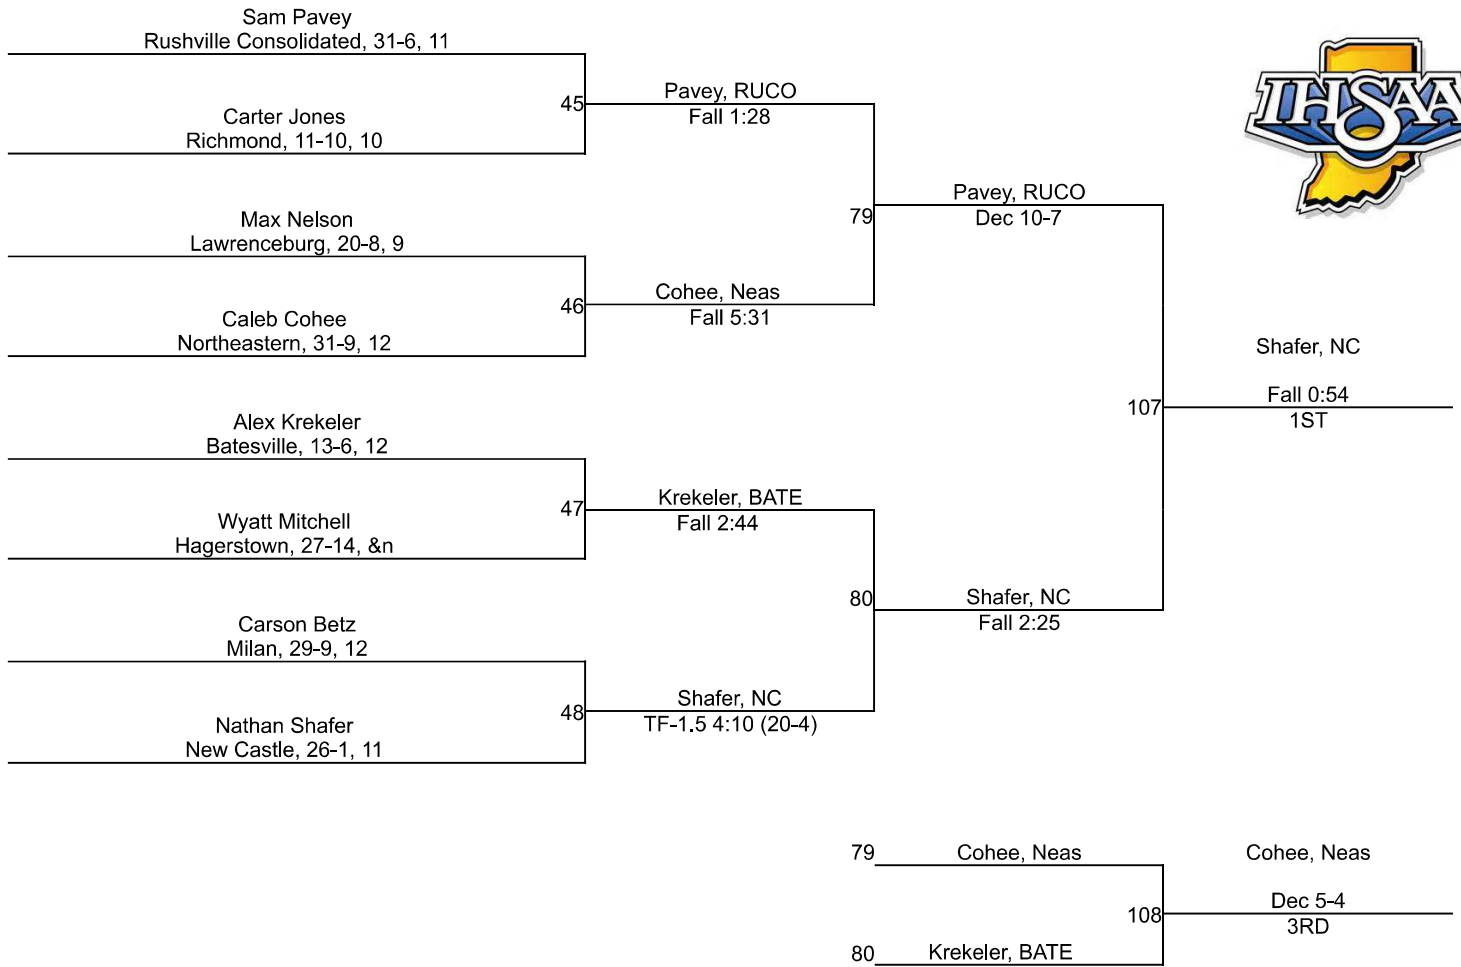

IHSAA Regional @ Richmond High School

165

IHSAA Regional @ Richmond High School

175

IHSAA Regional @ Richmond High School

190

IHSAA Regional @ Richmond High School

215