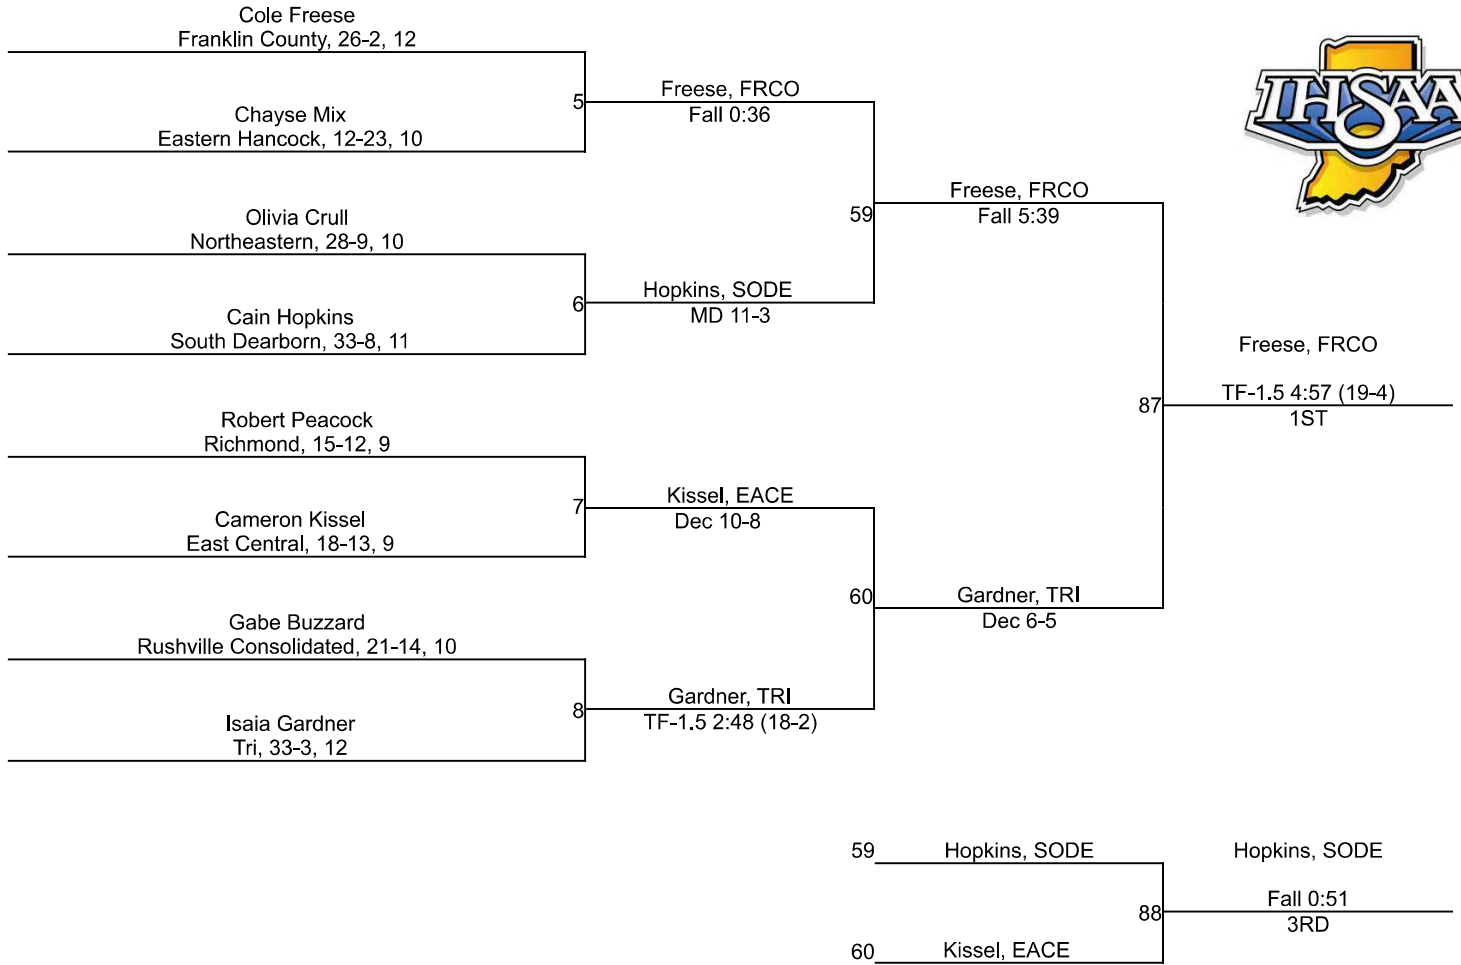

IHSAA Regional @ Richmond High School

113