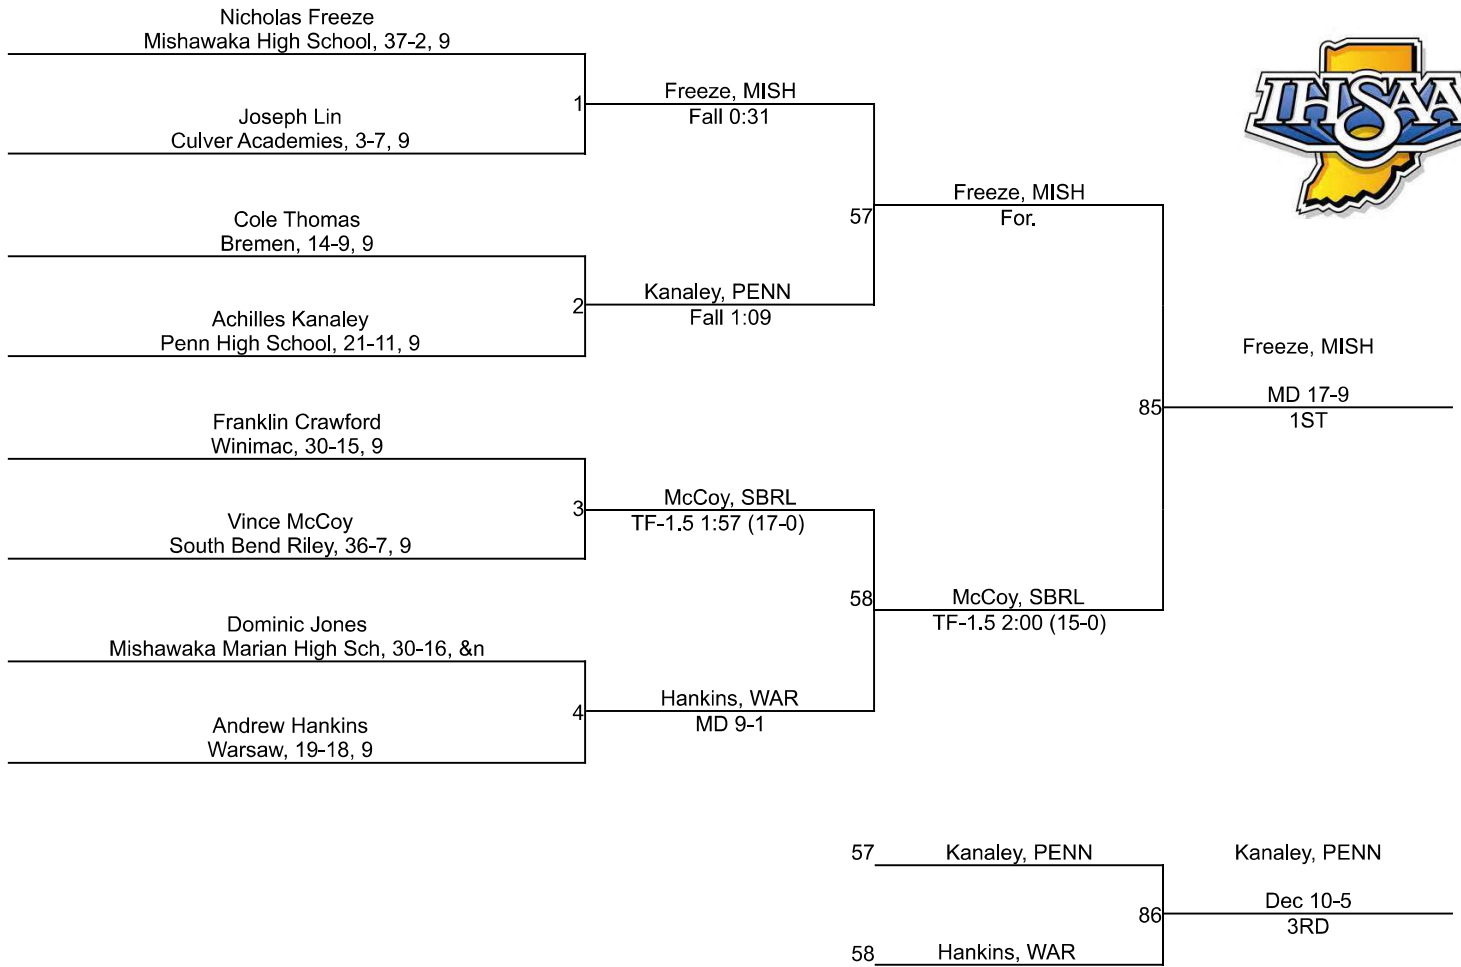

Team Scores

Printed on 02/15/2025 12:35 p.m.

Team Scores		
1	Penn High School	221.0
2	Mishawaka High School	161.0
3	Rochester	114.5
4	South Bend Riley	82.0
5	Warsaw	69.0
6	Plymouth	60.5
7	Bremen	39.0
8	Winimac	34.0
9	Mishawaka Marian High School	31.0
10	Triton	11.0
11	South Bend Washington High School	6.0
12	Caston	0.0
12	Culver Academies	0.0
12	Culver Community	0.0
12	LaVille High School	0.0
12	North Judson	0.0
12	South Bend Adams	0.0
12	South Bend St. Joseph	0.0

IHSAA Regional @ Rochester High School

106