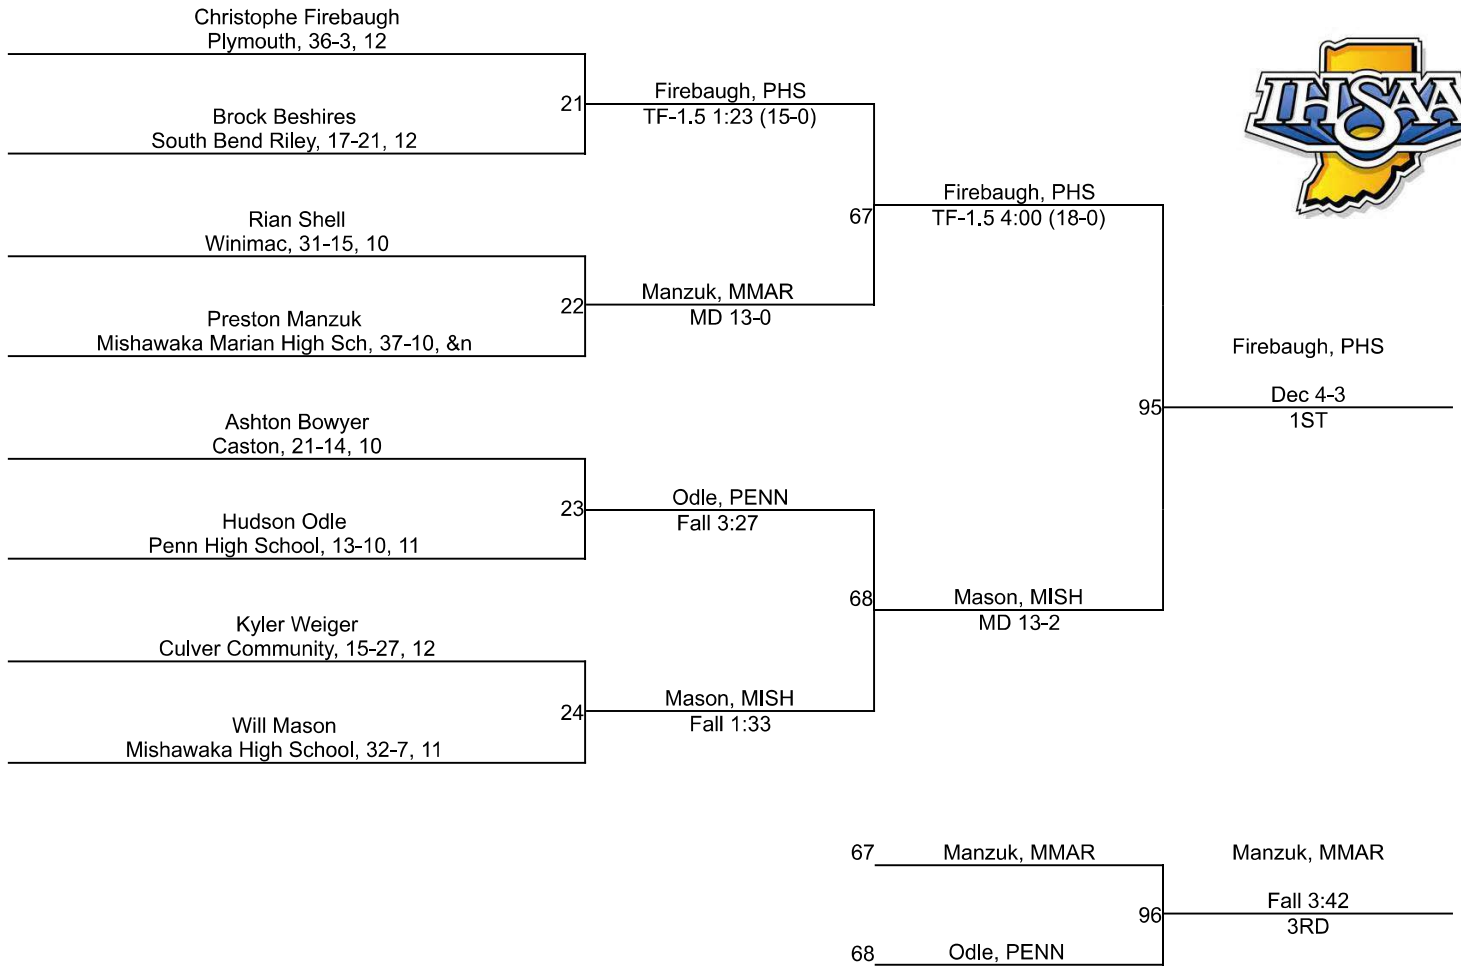

IHSAA Regional @ Rochester High School

138