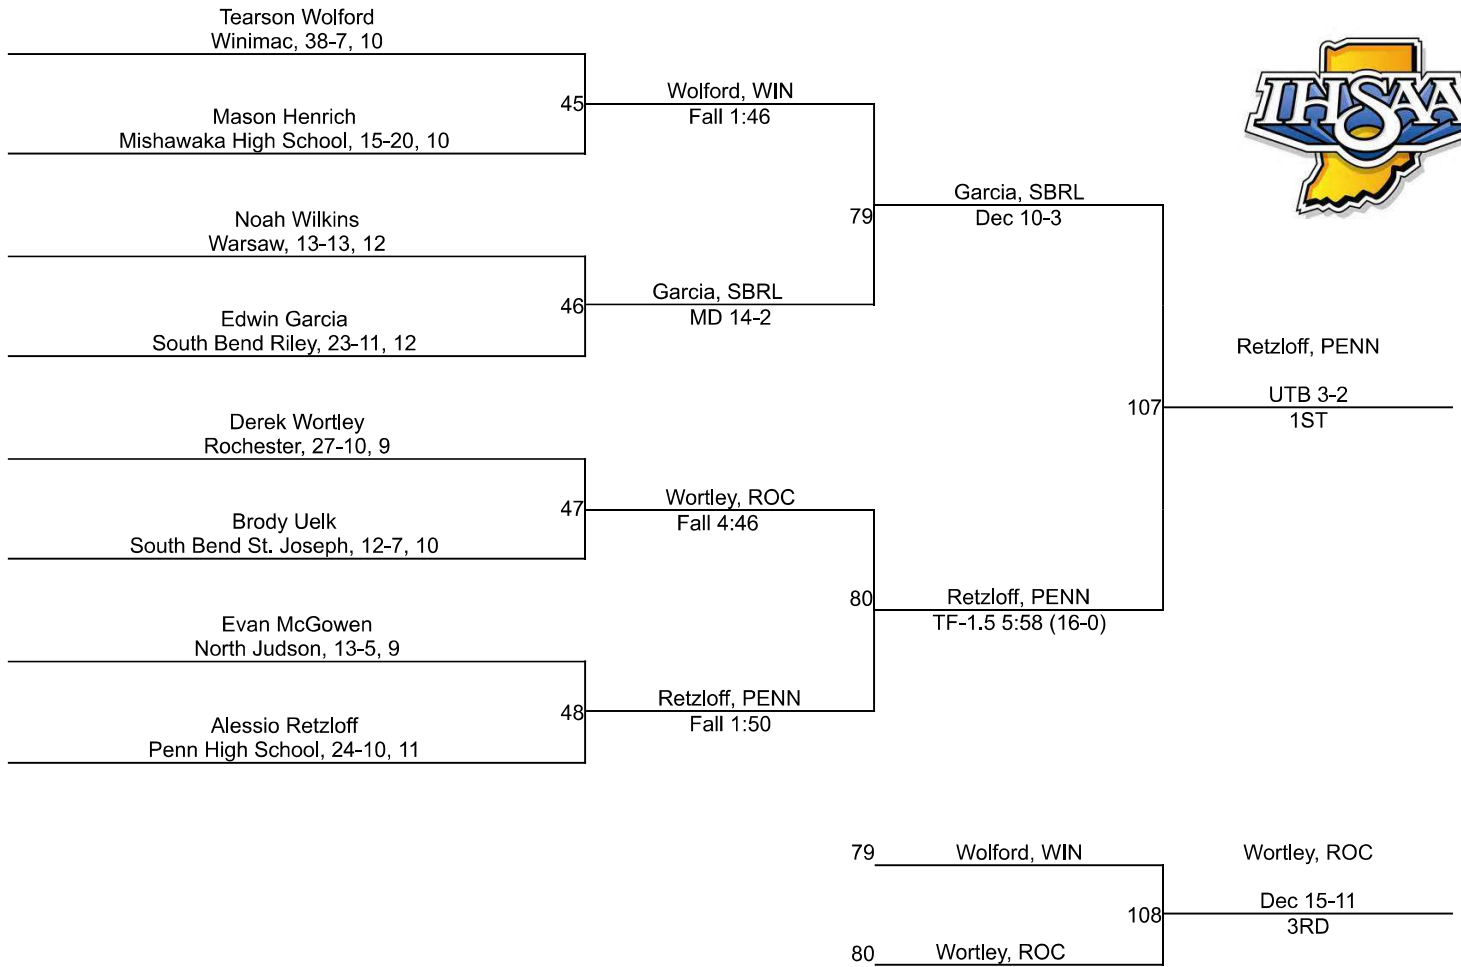

IHSAA Regional @ Rochester High School

157

IHSAA Regional @ Rochester High School

165

IHSAA Regional @ Rochester High School

175

IHSAA Regional @ Rochester High School

190