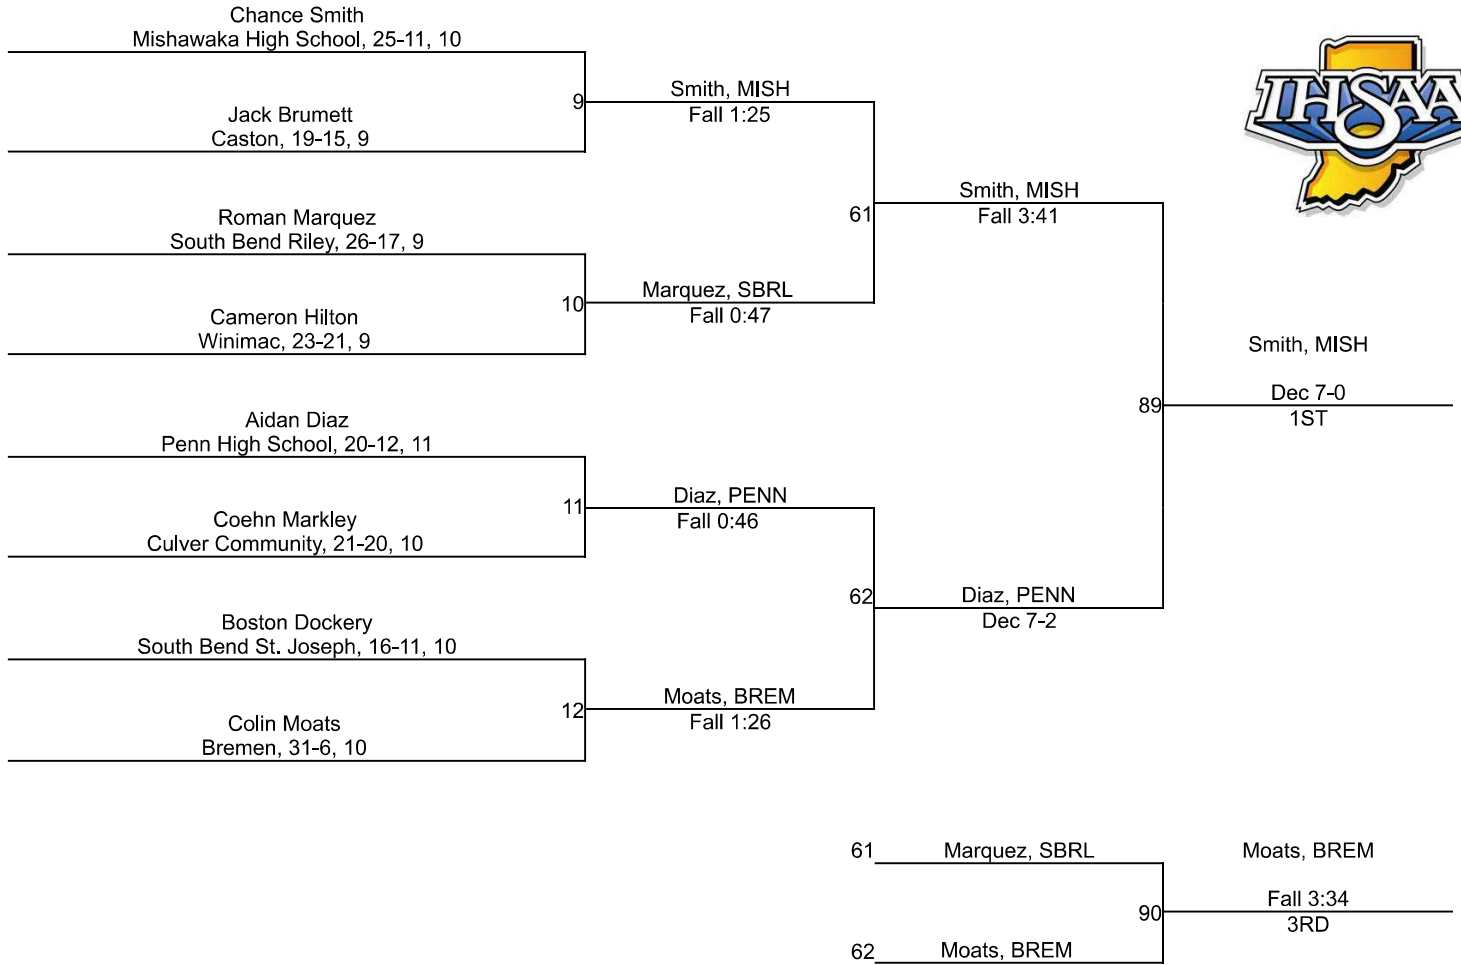

Team Scores

Printed on 02/15/2025 12:35 p.m.

Team Scores		
1	Penn High School	221.0
2	Mishawaka High School	161.0
3	Rochester	114.5
4	South Bend Riley	82.0
5	Warsaw	69.0
6	Plymouth	60.5
7	Bremen	39.0
8	Winimac	34.0
9	Mishawaka Marian High School	31.0
10	Triton	11.0
11	South Bend Washington High School	6.0
12	Caston	0.0
12	Culver Academies	0.0
12	Culver Community	0.0
12	LaVille High School	0.0
12	North Judson	0.0
12	South Bend Adams	0.0
12	South Bend St. Joseph	0.0

IHSAA Regional @ Rochester High School

106

IHSAA Regional @ Rochester High School

113

IHSAA Regional @ Rochester High School

120

IHSAA Regional @ Rochester High School

126