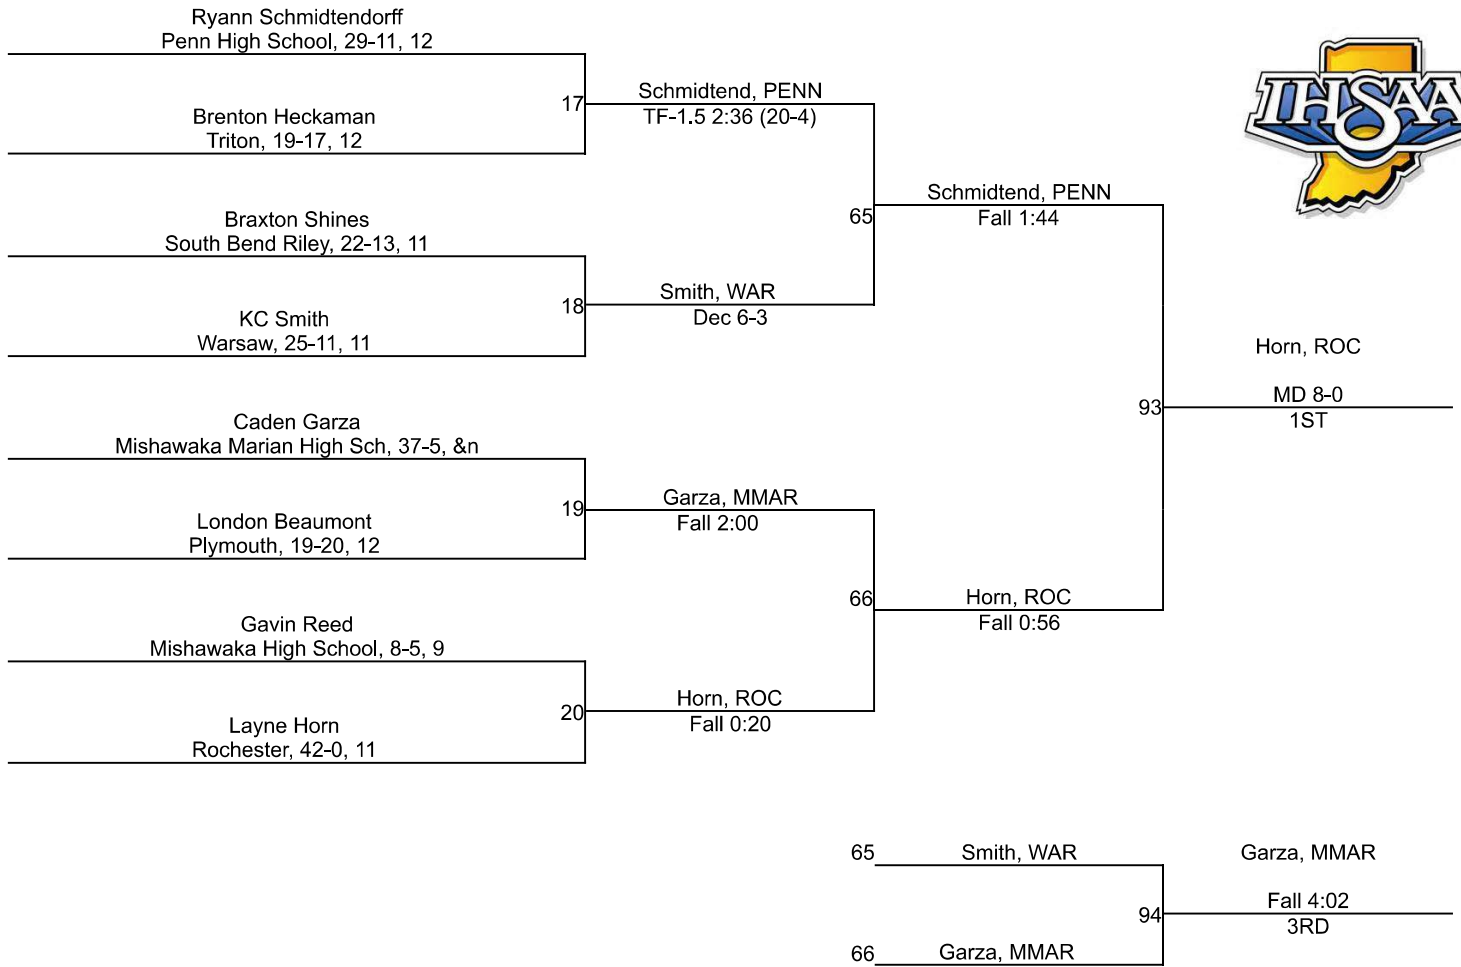

IHSAA Regional @ Rochester High School

132