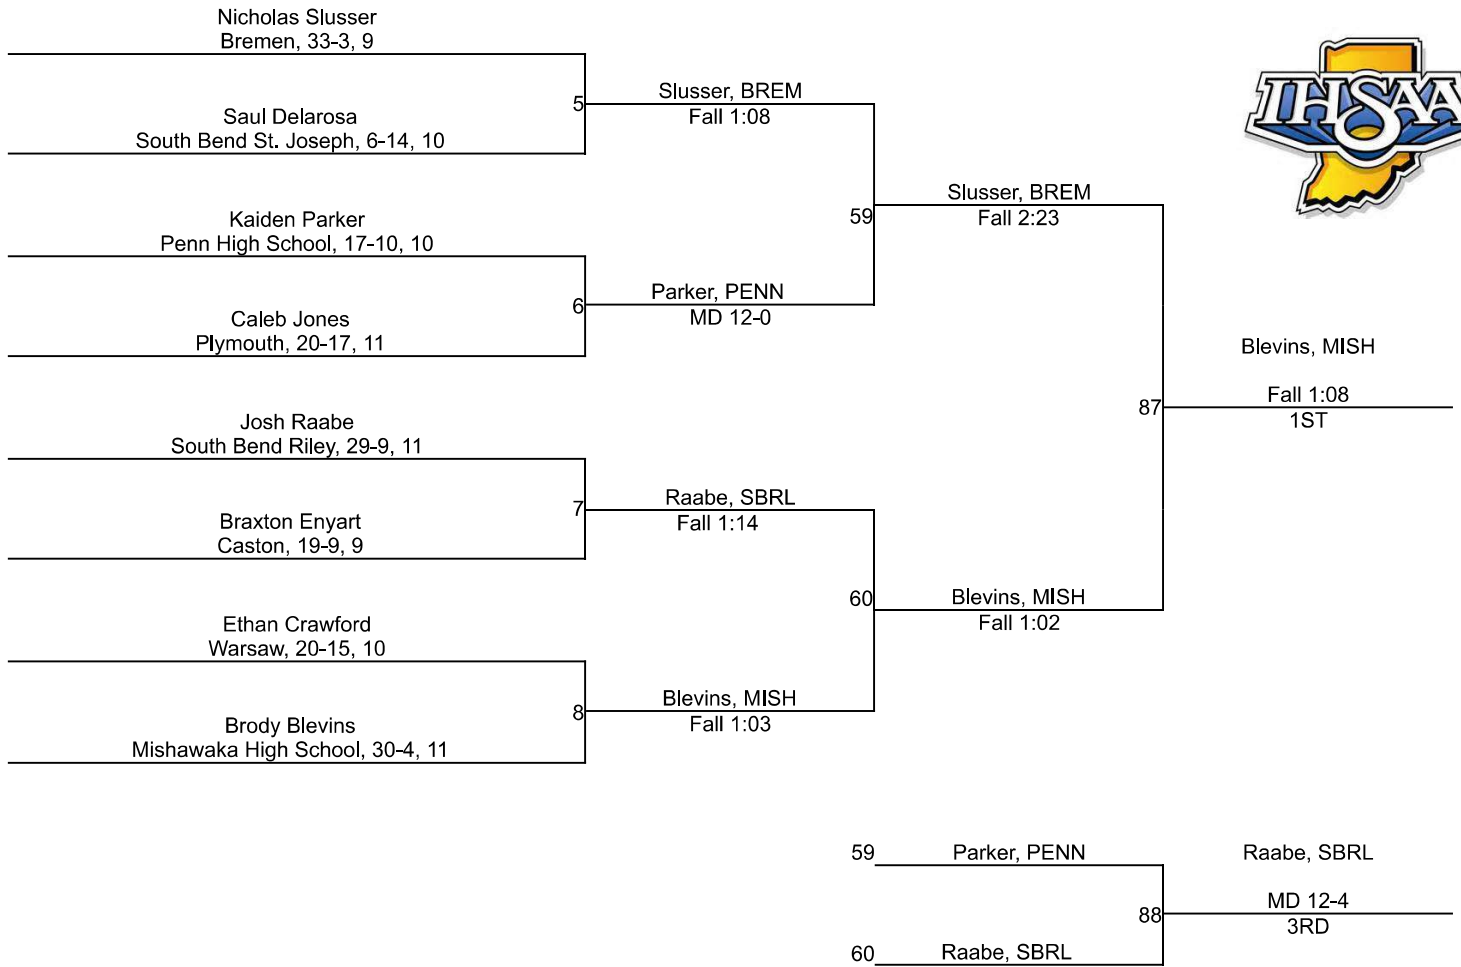

IHSAA Regional @ Rochester High School

113