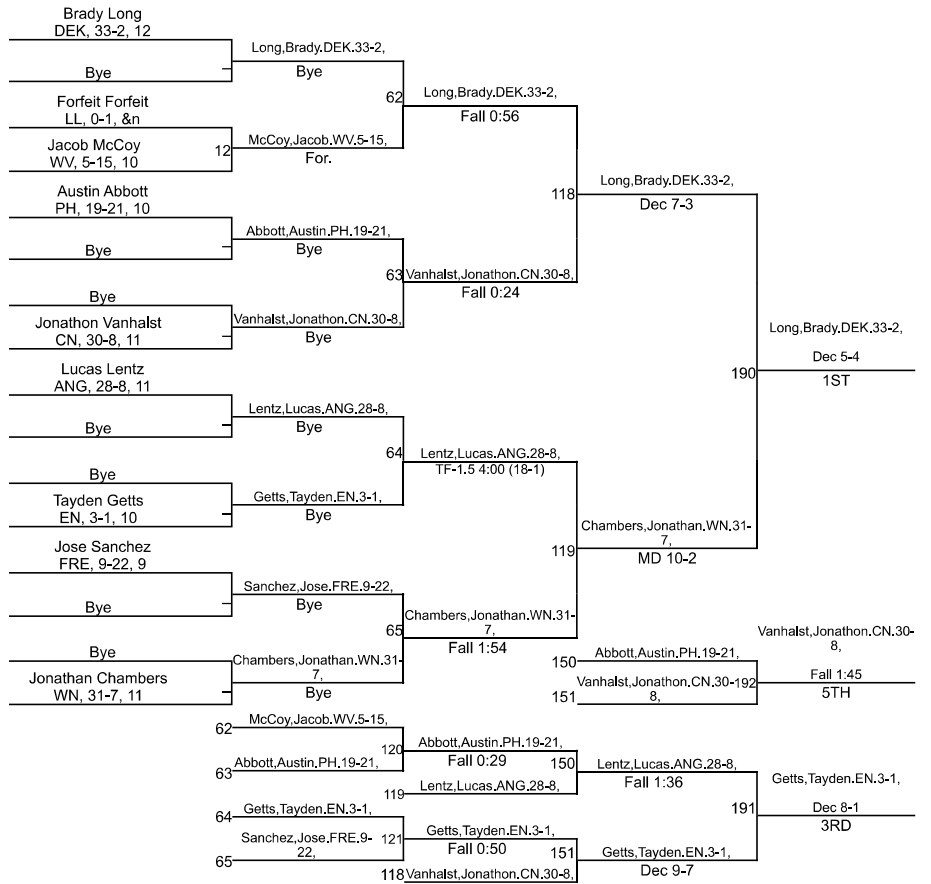

IHSAA Sectional @ West Noble High School

138

IHSAA Sectional @ West Noble High School

144

IHSAA Sectional @ West Noble High School

150

IHSAA Sectional @ West Noble High School

IHSAA Sectional @ West Noble High School

165

IHSAA Sectional @ West Noble High School

175

IHSAA Sectional @ West Noble High School

190

IHSAA Sectional @ West Noble High School

215

IHSAA Sectional @ West Noble High School