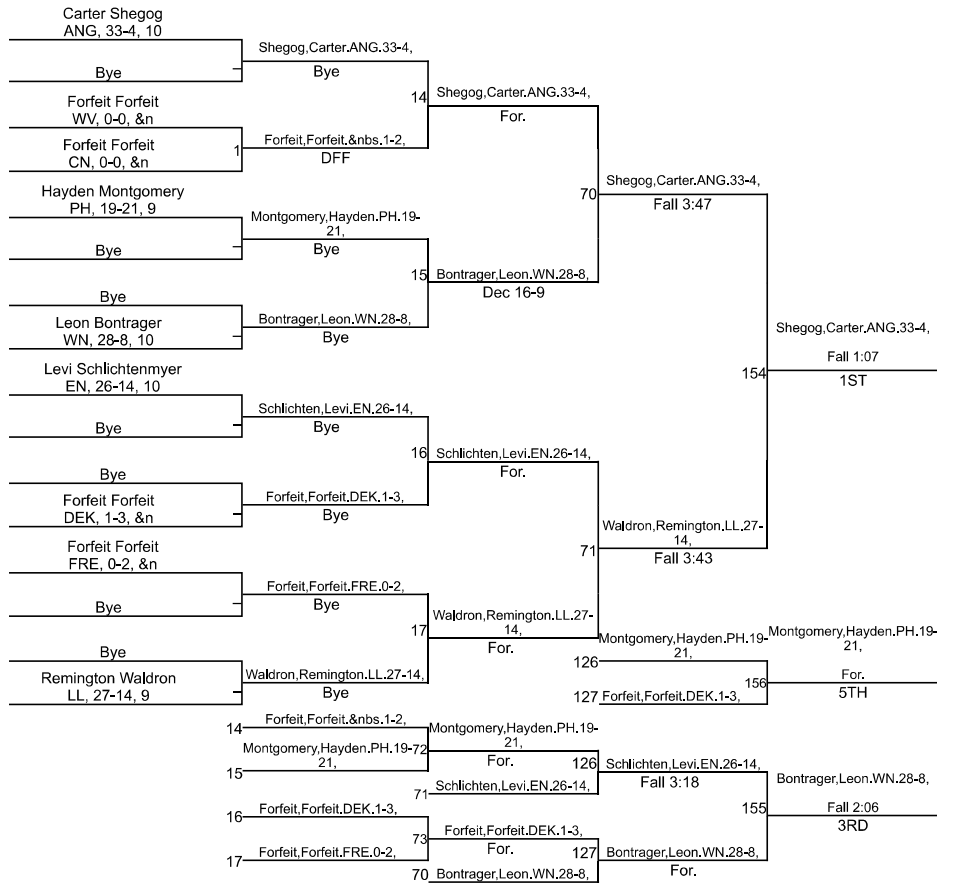

Team Scores

Printed on 02/02/2025 04:36 p.m.

Team Scores		
1	East Noble	215.5
2	Angola	203.5
3	Prairie Heights	186.0
4	Dekalb	163.5
5	West Noble	135.0
6	Central Noble	131.5
7	Fremont	119.0
8	Lakeland	80.5
9	Westview	0.0

IHSAA Sectional @ West Noble High School

106

IHSAA Sectional @ West Noble High School

113

IHSAA Sectional @ West Noble High School

126

IHSAA Sectional @ West Noble High School

132