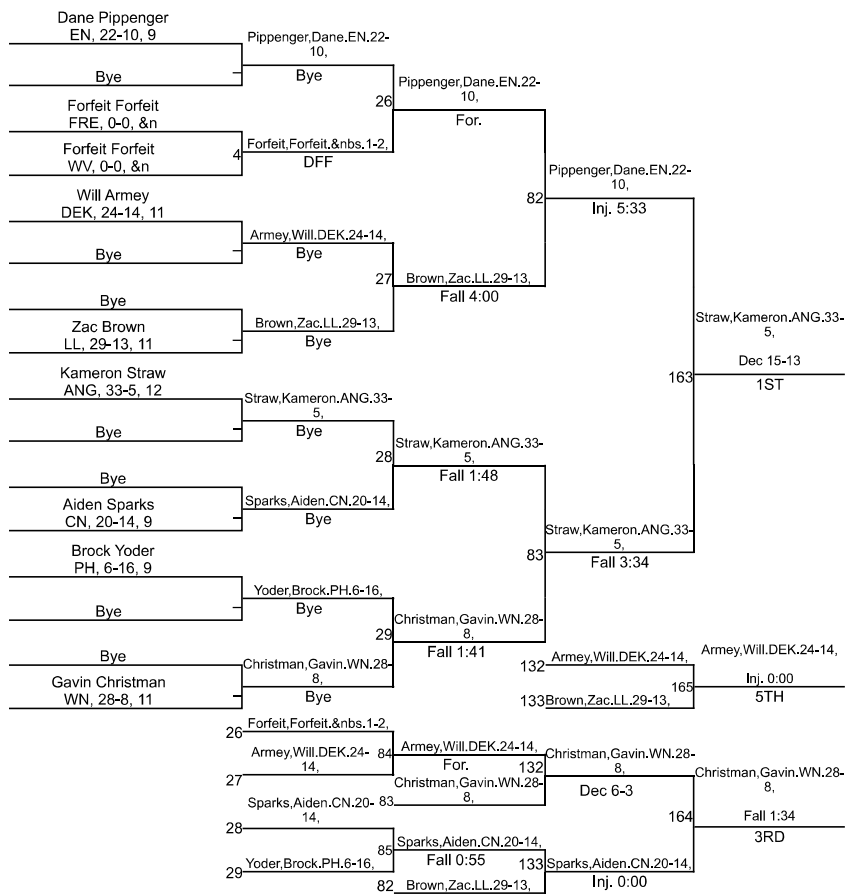

Team Scores

Printed on 02/02/2025 04:36 p.m.

Team Scores		
1	East Noble	215.5
2	Angola	203.5
3	Prairie Heights	186.0
4	Dekalb	163.5
5	West Noble	135.0
6	Central Noble	131.5
7	Fremont	119.0
8	Lakeland	80.5
9	Westview	0.0

IHSAA Sectional @ West Noble High School

106

IHSAA Sectional @ West Noble High School

113

IHSAA Sectional @ West Noble High School

126

IHSAA Sectional @ West Noble High School

132

IHSAA Sectional @ West Noble High School

138

IHSAA Sectional @ West Noble High School

144

IHSAA Sectional @ West Noble High School

150

IHSAA Sectional @ West Noble High School

IHSAA Sectional @ West Noble High School