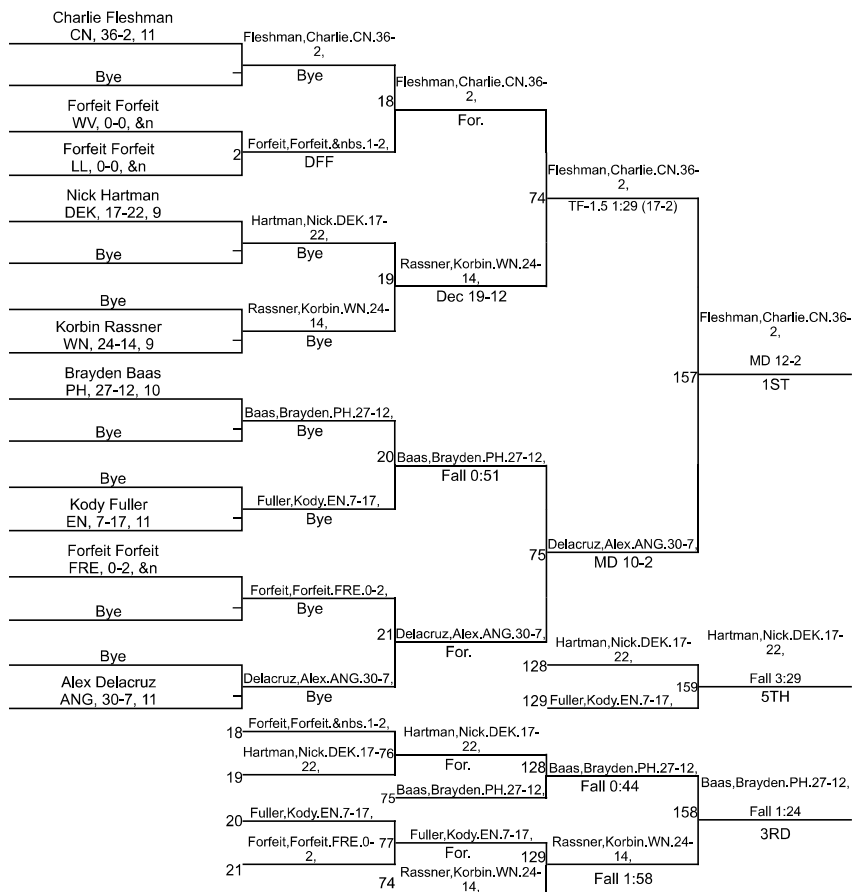

Team Scores

Printed on 02/02/2025 04:36 p.m.

Team Scores		
1	East Noble	215.5
2	Angola	203.5
3	Prairie Heights	186.0
4	Dekalb	163.5
5	West Noble	135.0
6	Central Noble	131.5
7	Fremont	119.0
8	Lakeland	80.5
9	Westview	0.0

IHSAA Sectional @ West Noble High School

106

IHSAA Sectional @ West Noble High School

113

IHSAA Sectional @ West Noble High School

126

IHSAA Sectional @ West Noble High School

132