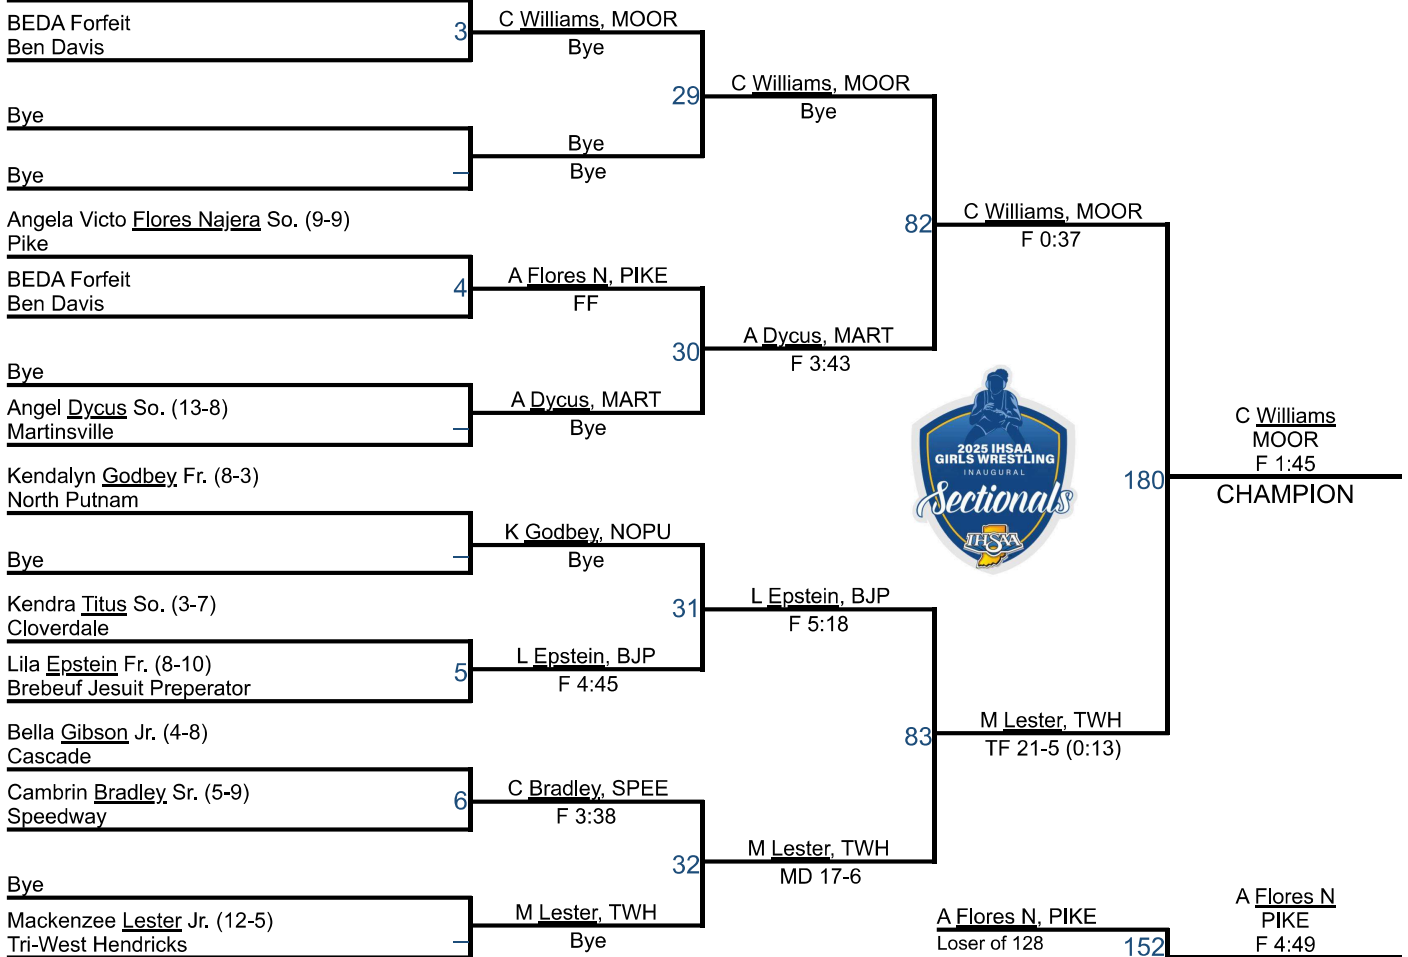

IHSAA GIRLS SECTIONAL - BEN

120

DAVIS C1

Cadence Williams So. (24-6)
Mooreville