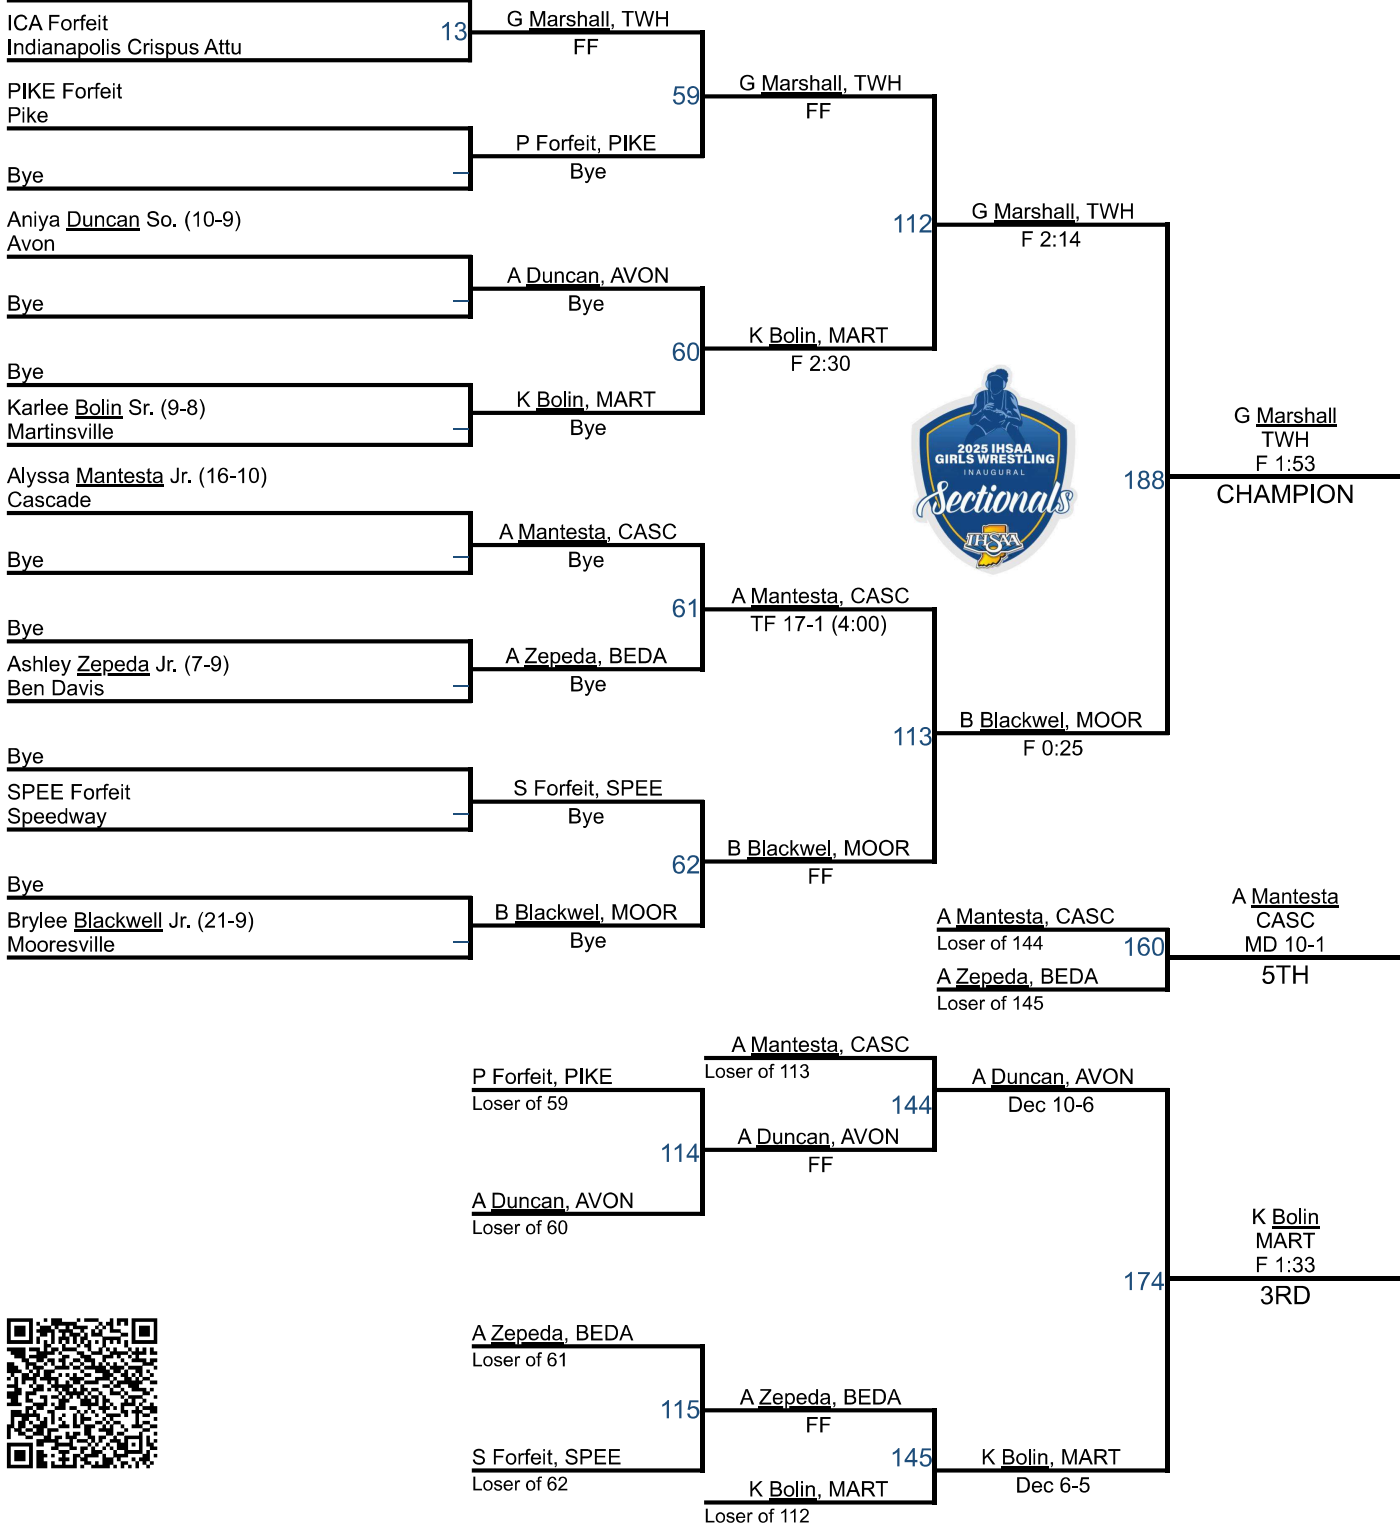

IHSAA GIRLS SECTIONAL - BEN

190

DAVIS C1

Grace Marshall Jr. (15-3)
Tri-West Hendricks