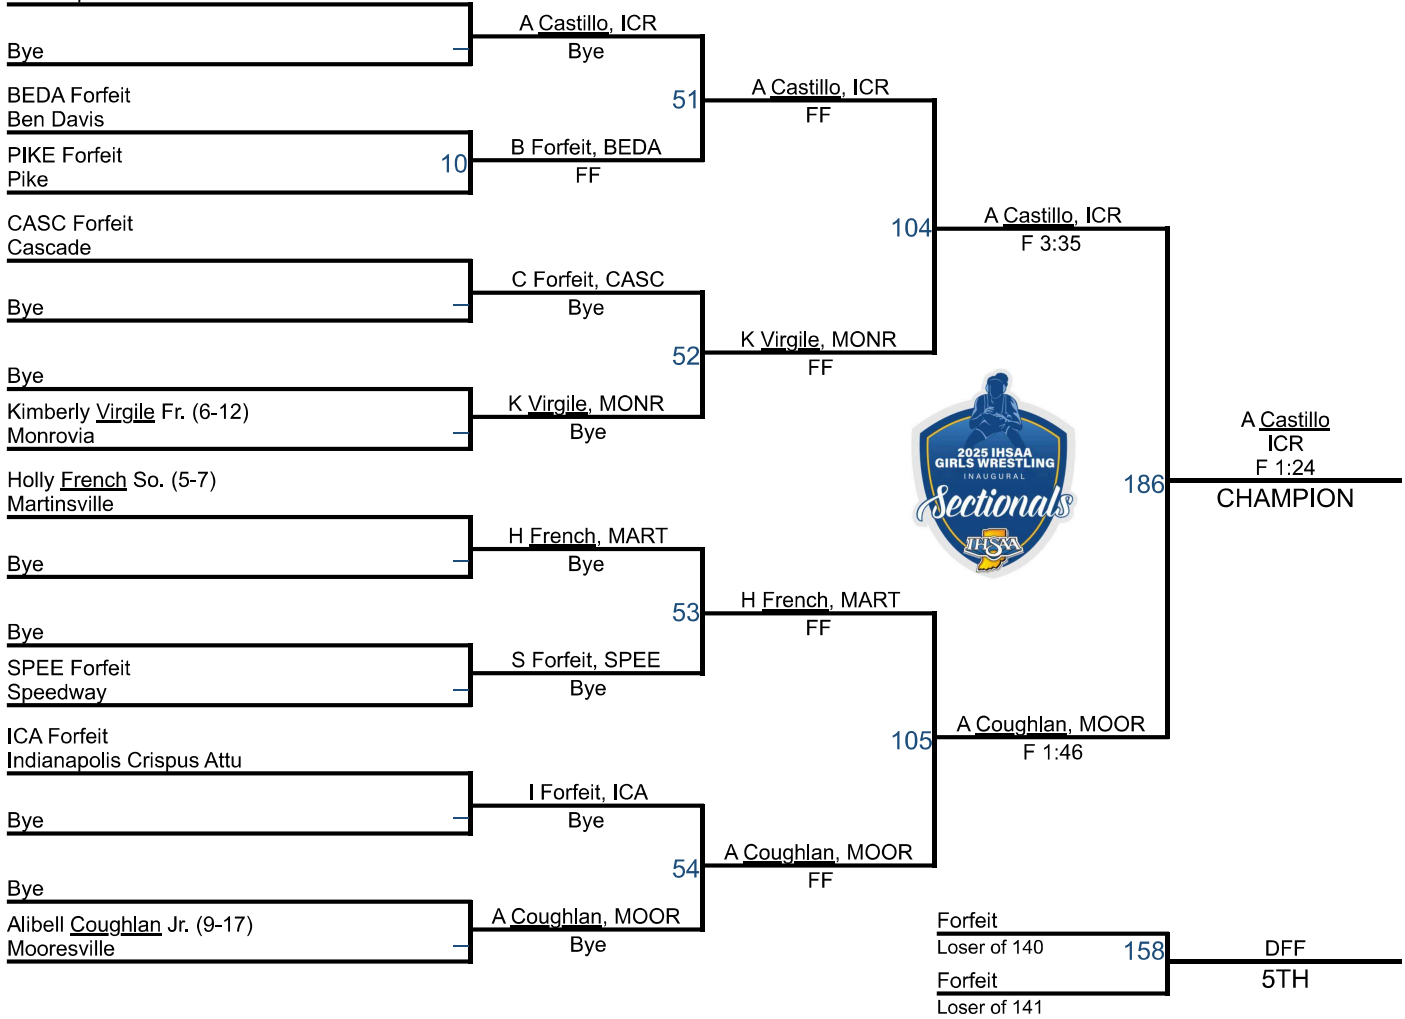

IHSAA GIRLS SECTIONAL - BEN

DAVIS C1

Azul Castillo Sr. (8-3)
Indianapolis Cardinal Rit