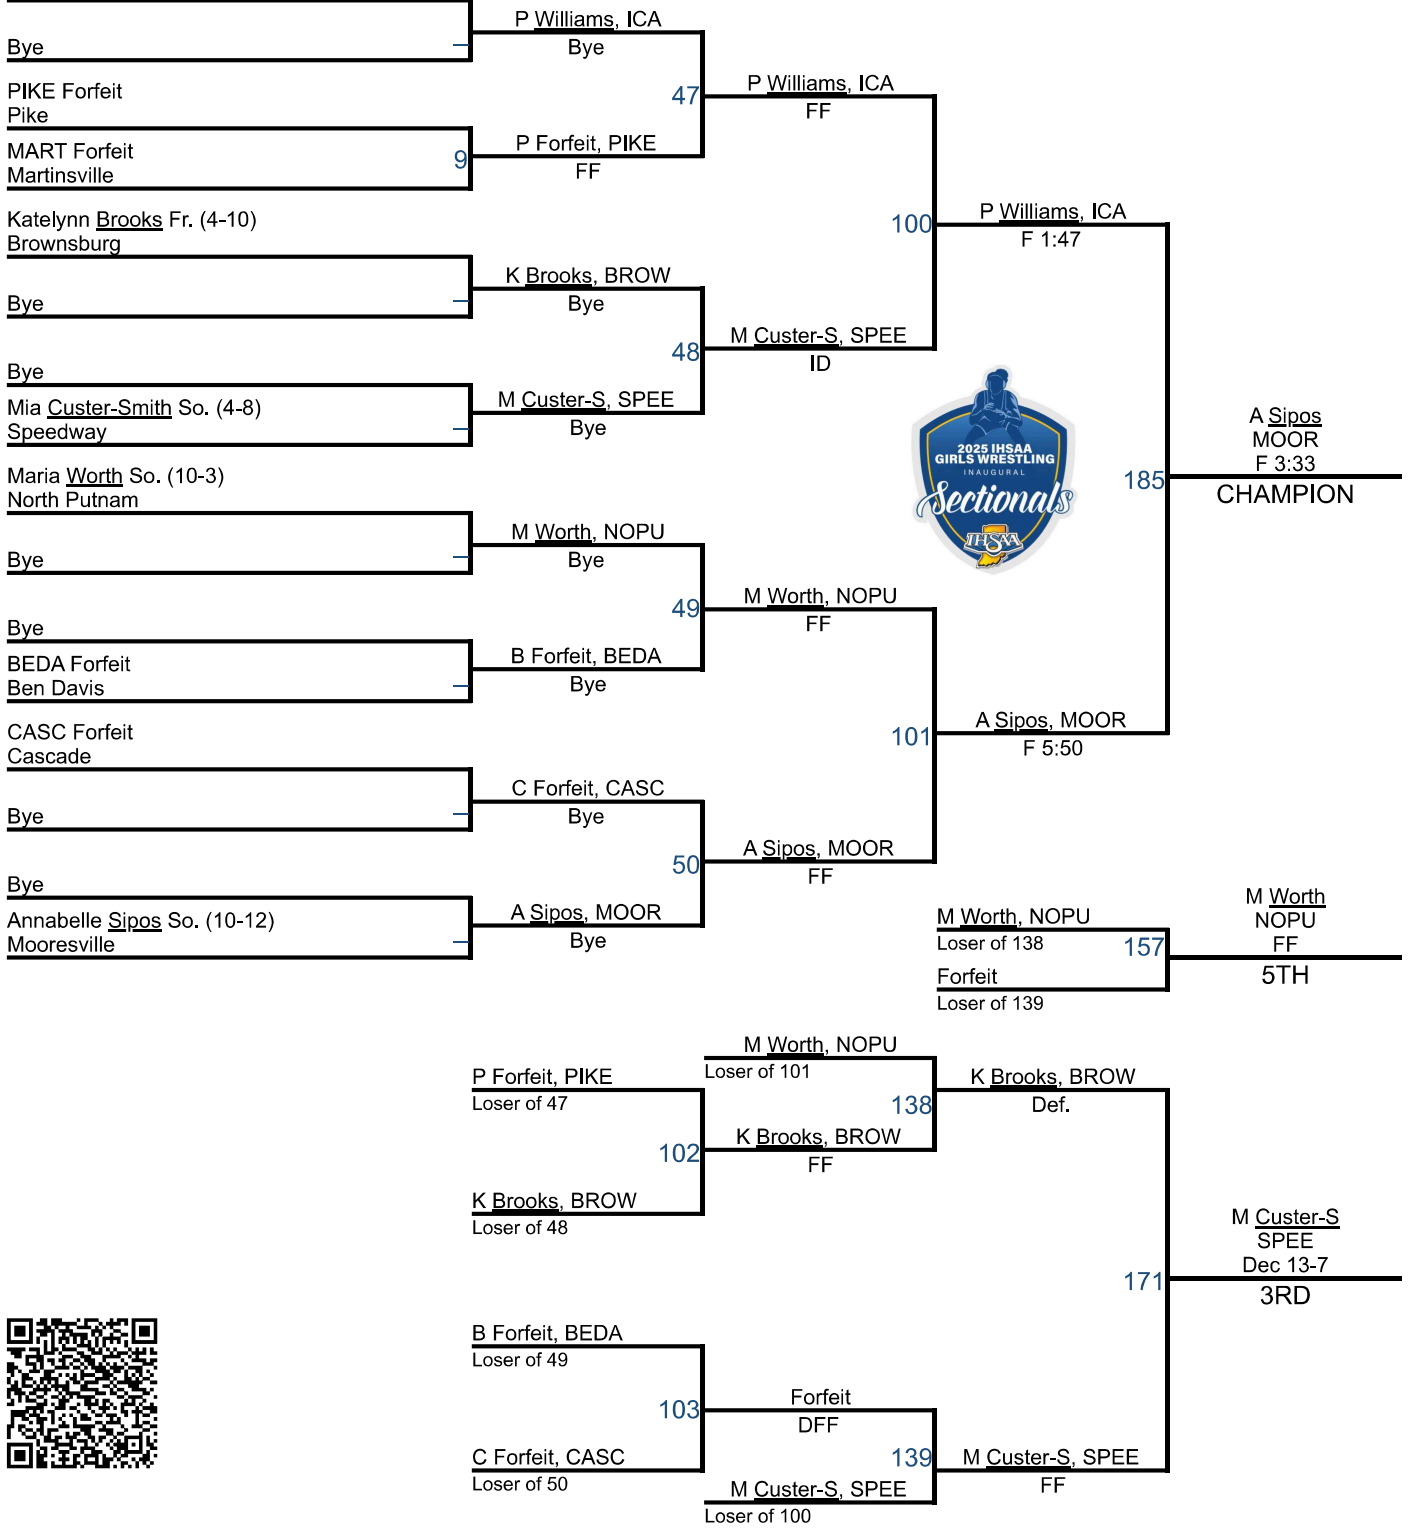

IHSAA GIRLS SECTIONAL - BEN

DAVIS C1

Paris Williams So. (6-0)
Indianapolis Crispus Attu