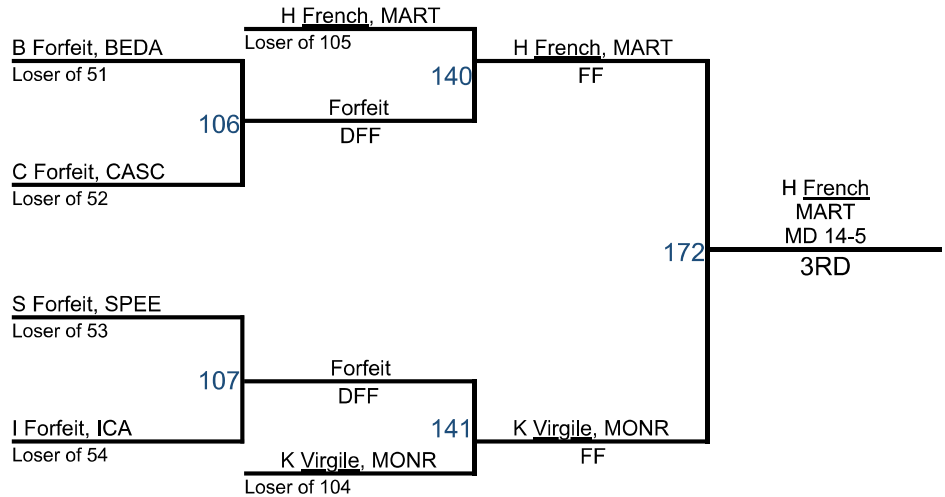

IHSAA GIRLS SECTIONAL - BEN

DAVIS C1

Azul Castillo Sr. (8-3)
Indianapolis Cardinal Rit