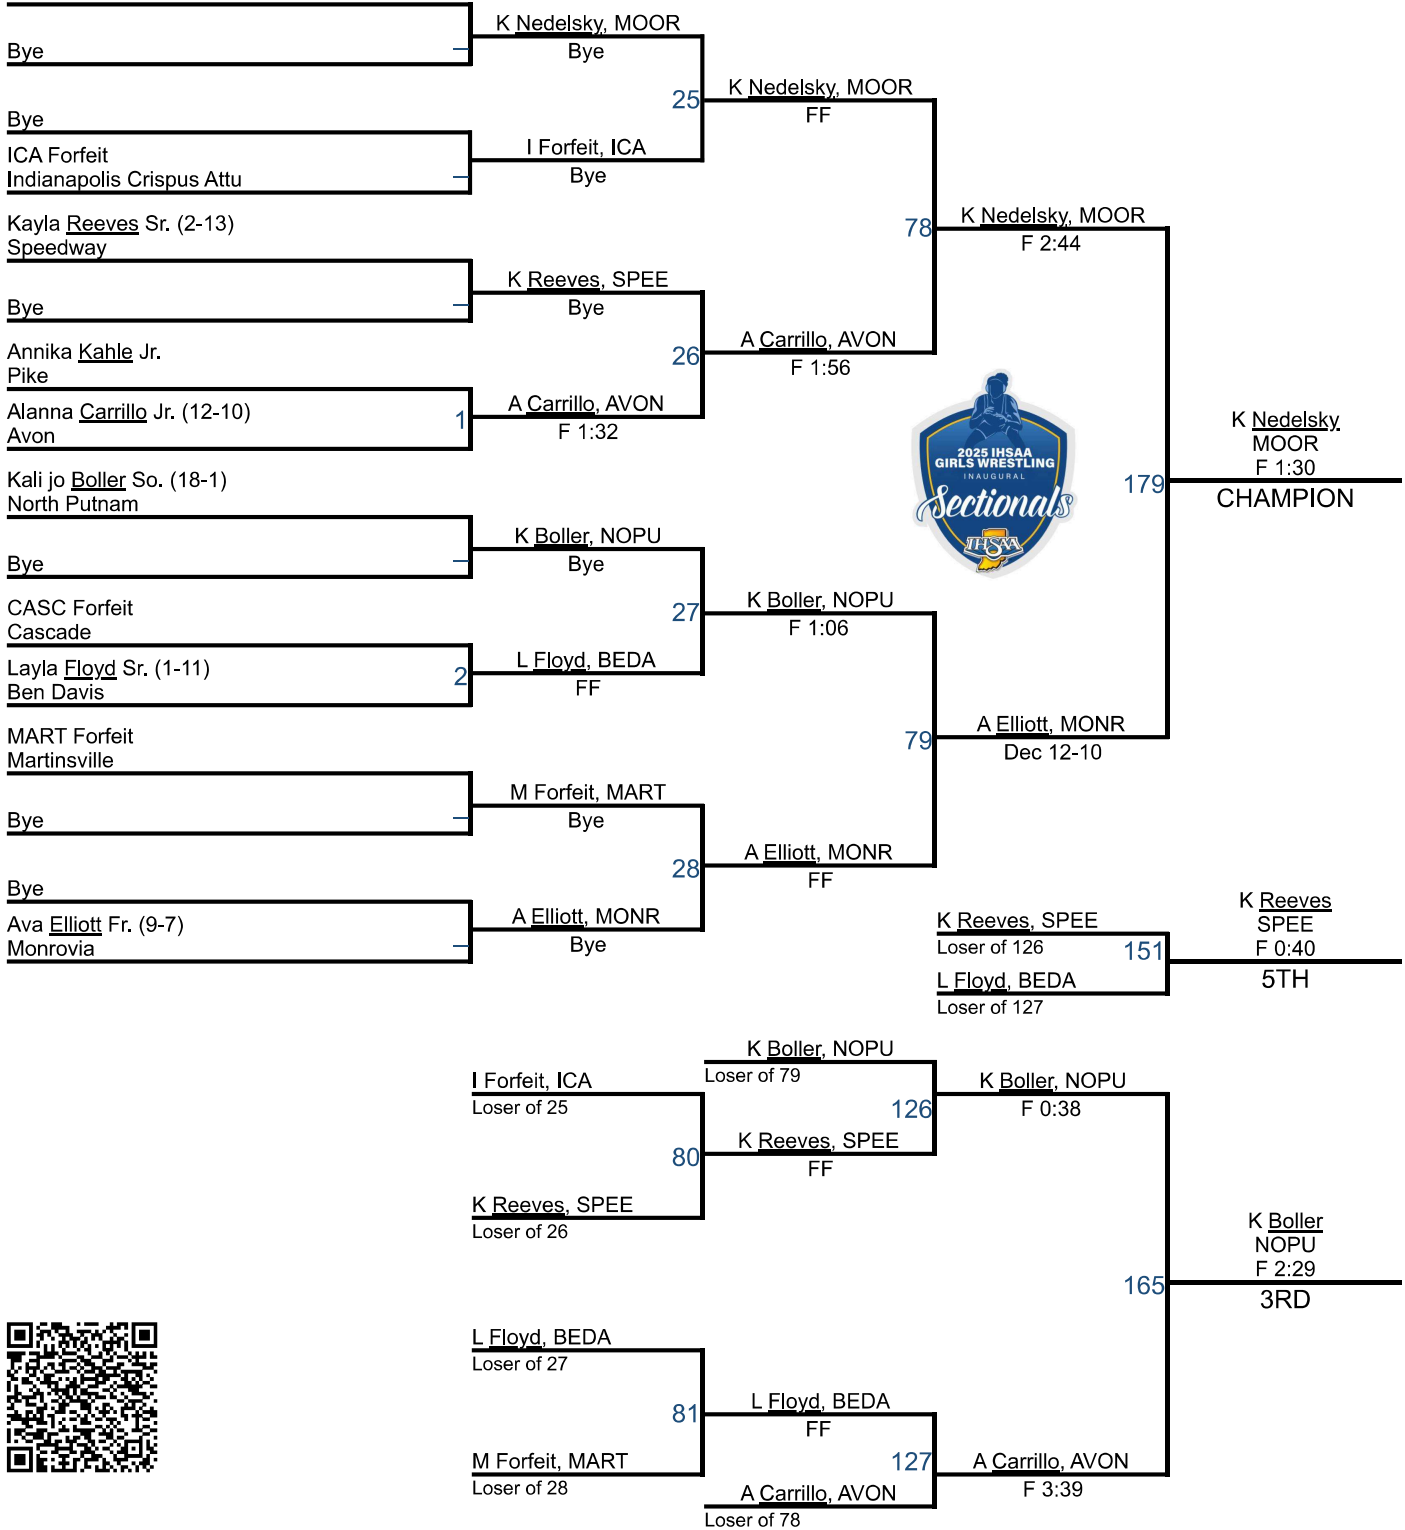

IHSAA GIRLS SECTIONAL - BEN

DAVIS C1

Khloe Nedelsky, So. (26-3)
Mooresville