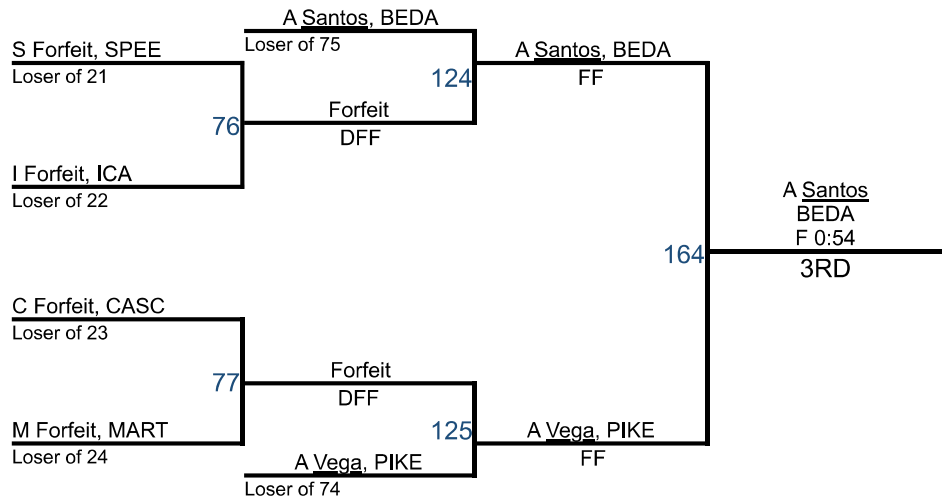

IHSAA GIRLS SECTIONAL - BEN

DAVIS C1

Kaydie Epley So. (27-2)
Mooresville