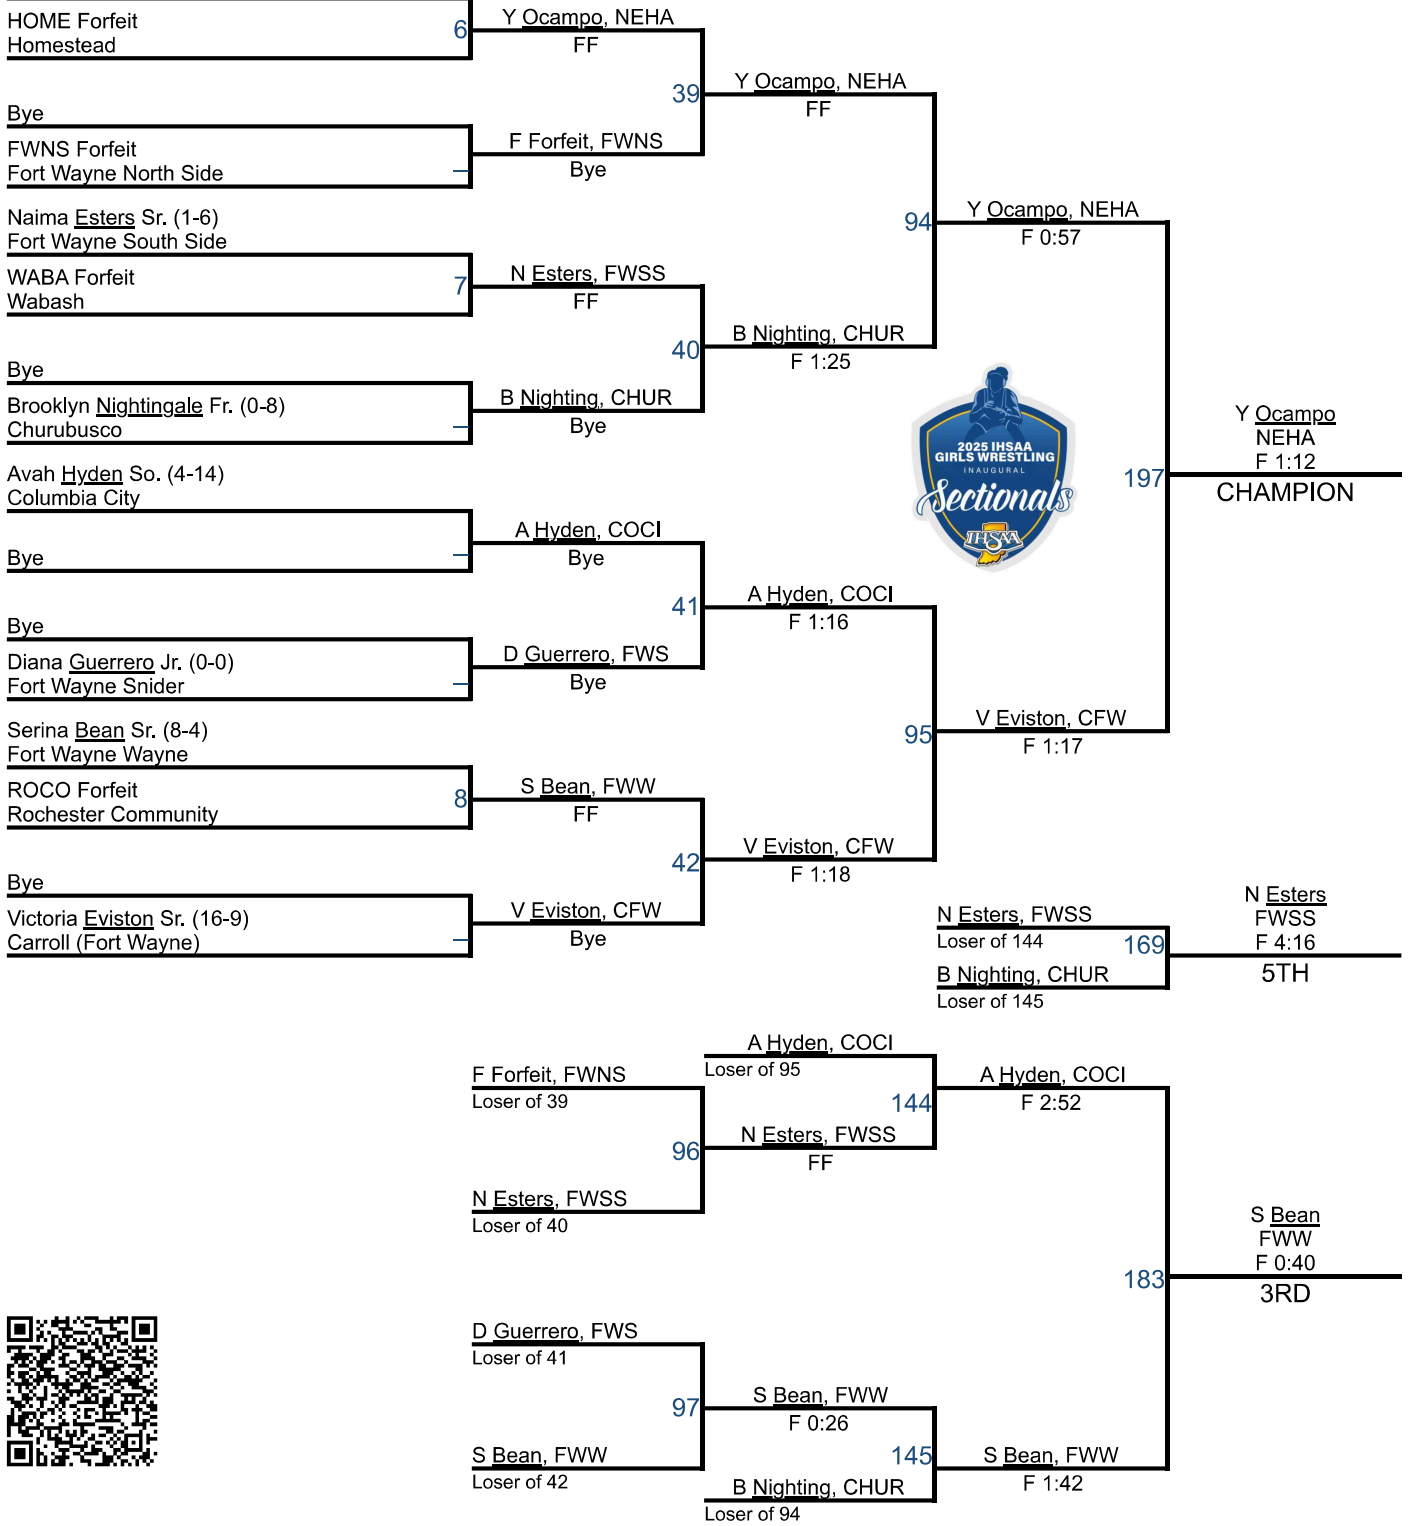

IHSAA GIRLS SECTIONAL - COLUMBIA CITY D1

Ysabelle Ocampo So. (29-0)
New Haven