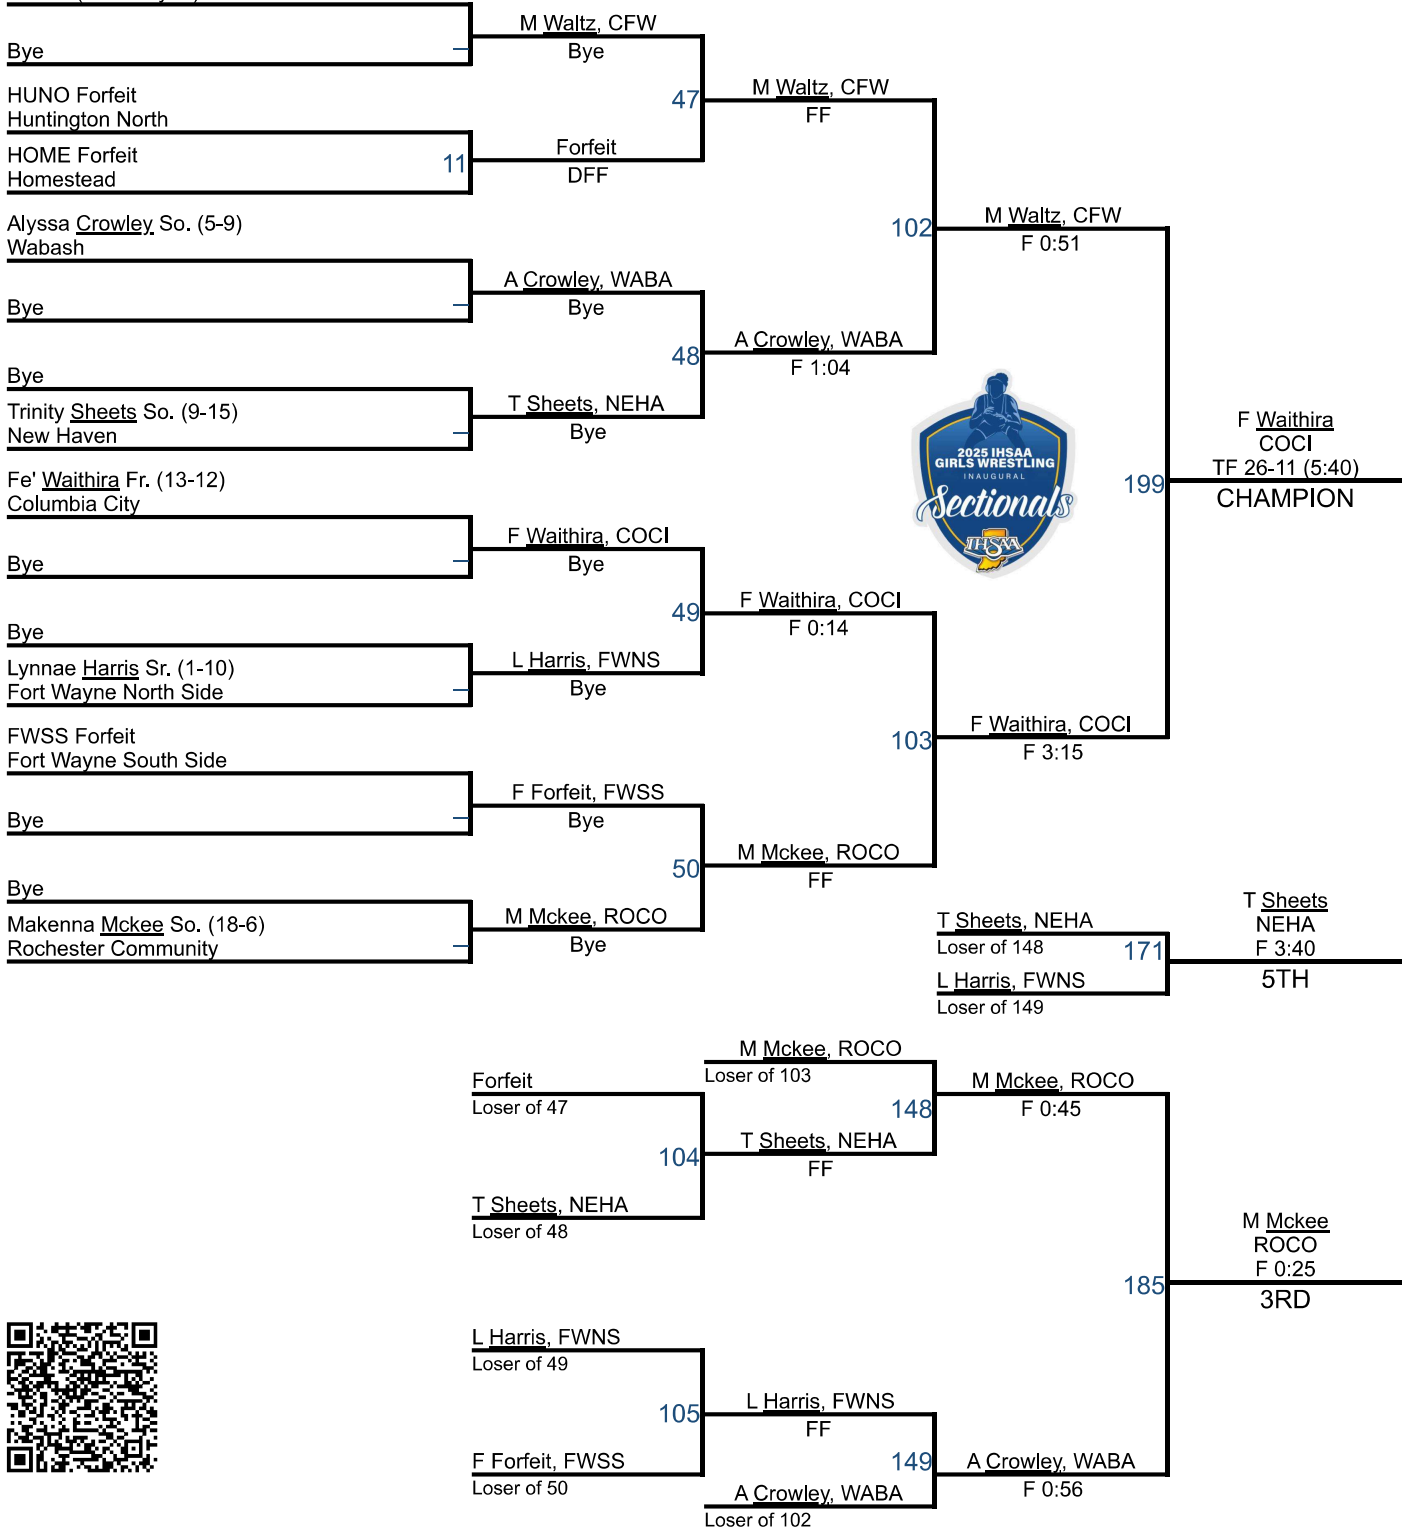

IHSAA GIRLS SECTIONAL - COLUMBIA CITY D1

Madison Waltz Jr. (28-5)
Carroll (Fort Wayne)