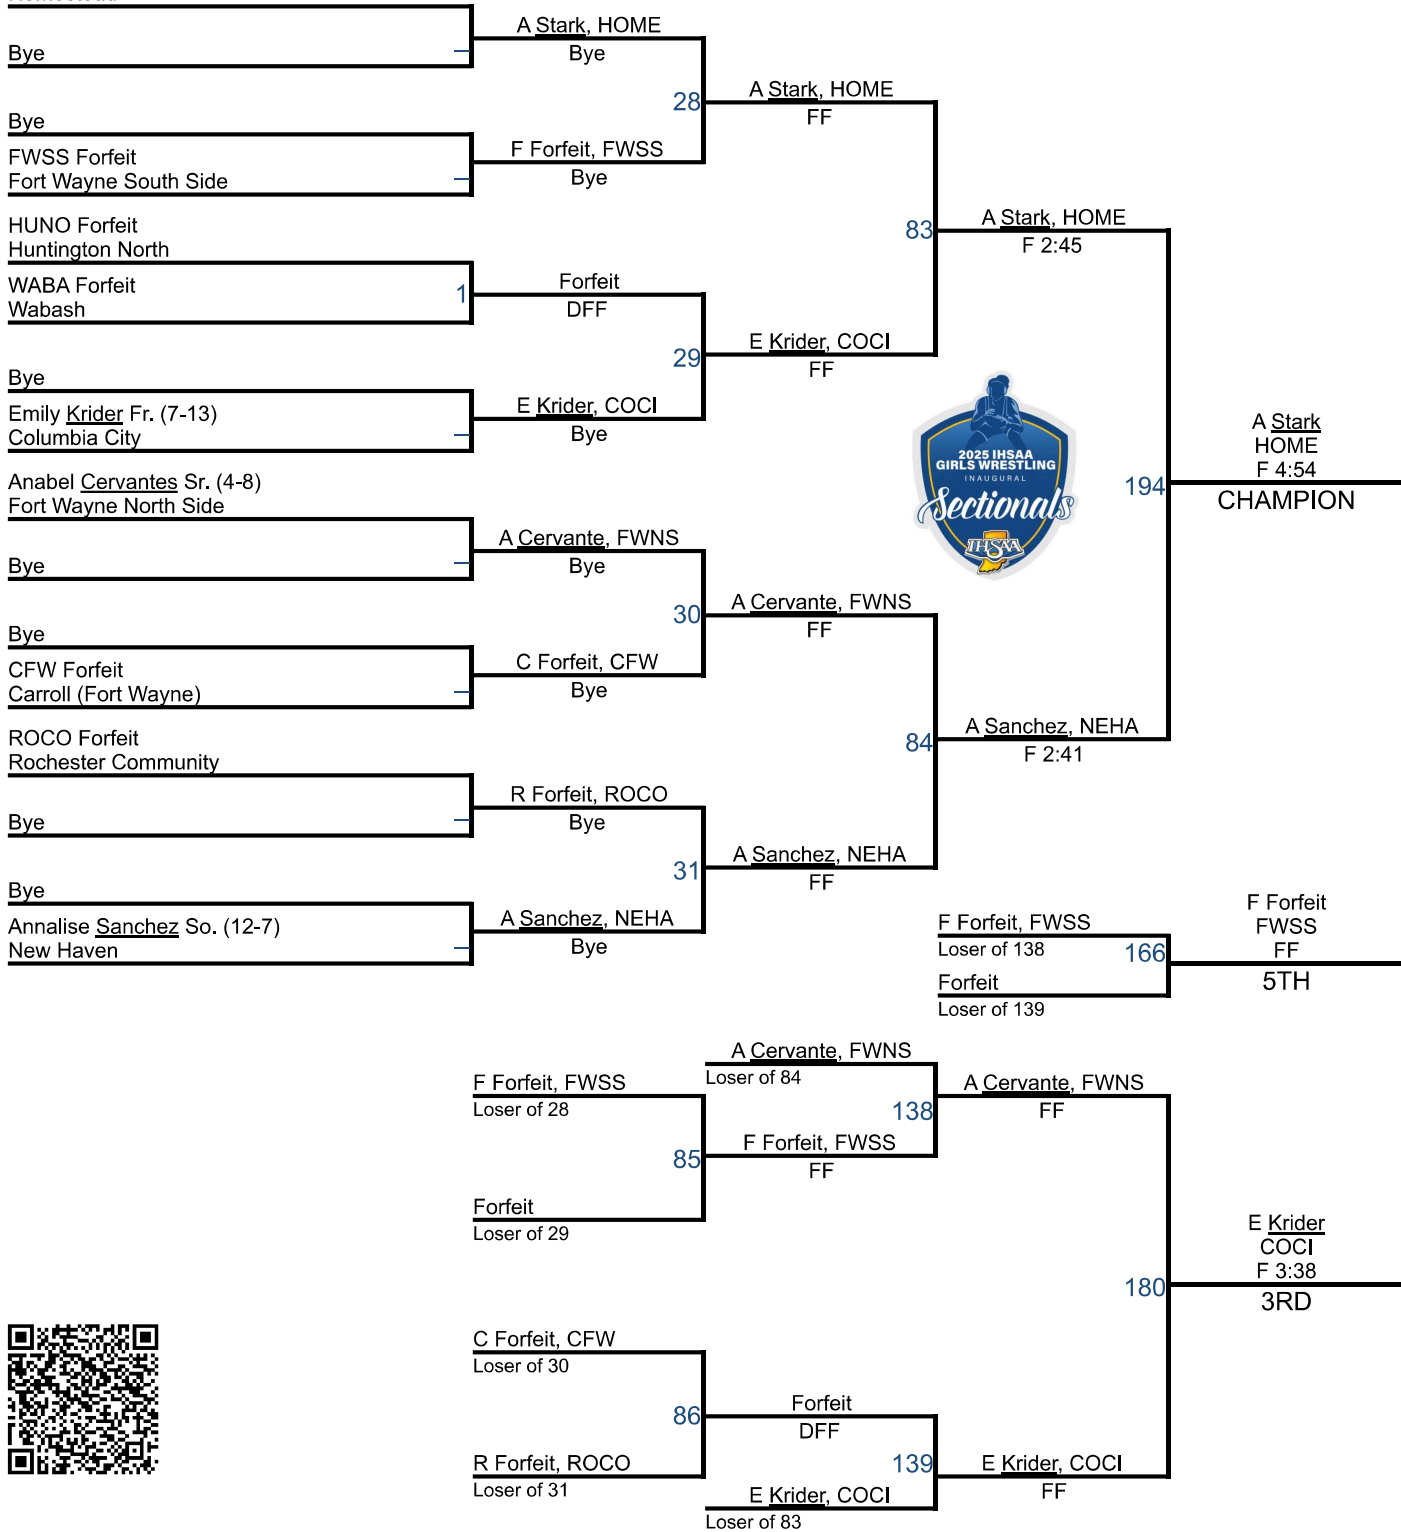

IHSAA GIRLS SECTIONAL - COLUMBIA CITY D1

Amelia Stark Fr. (16-5)
Homestead