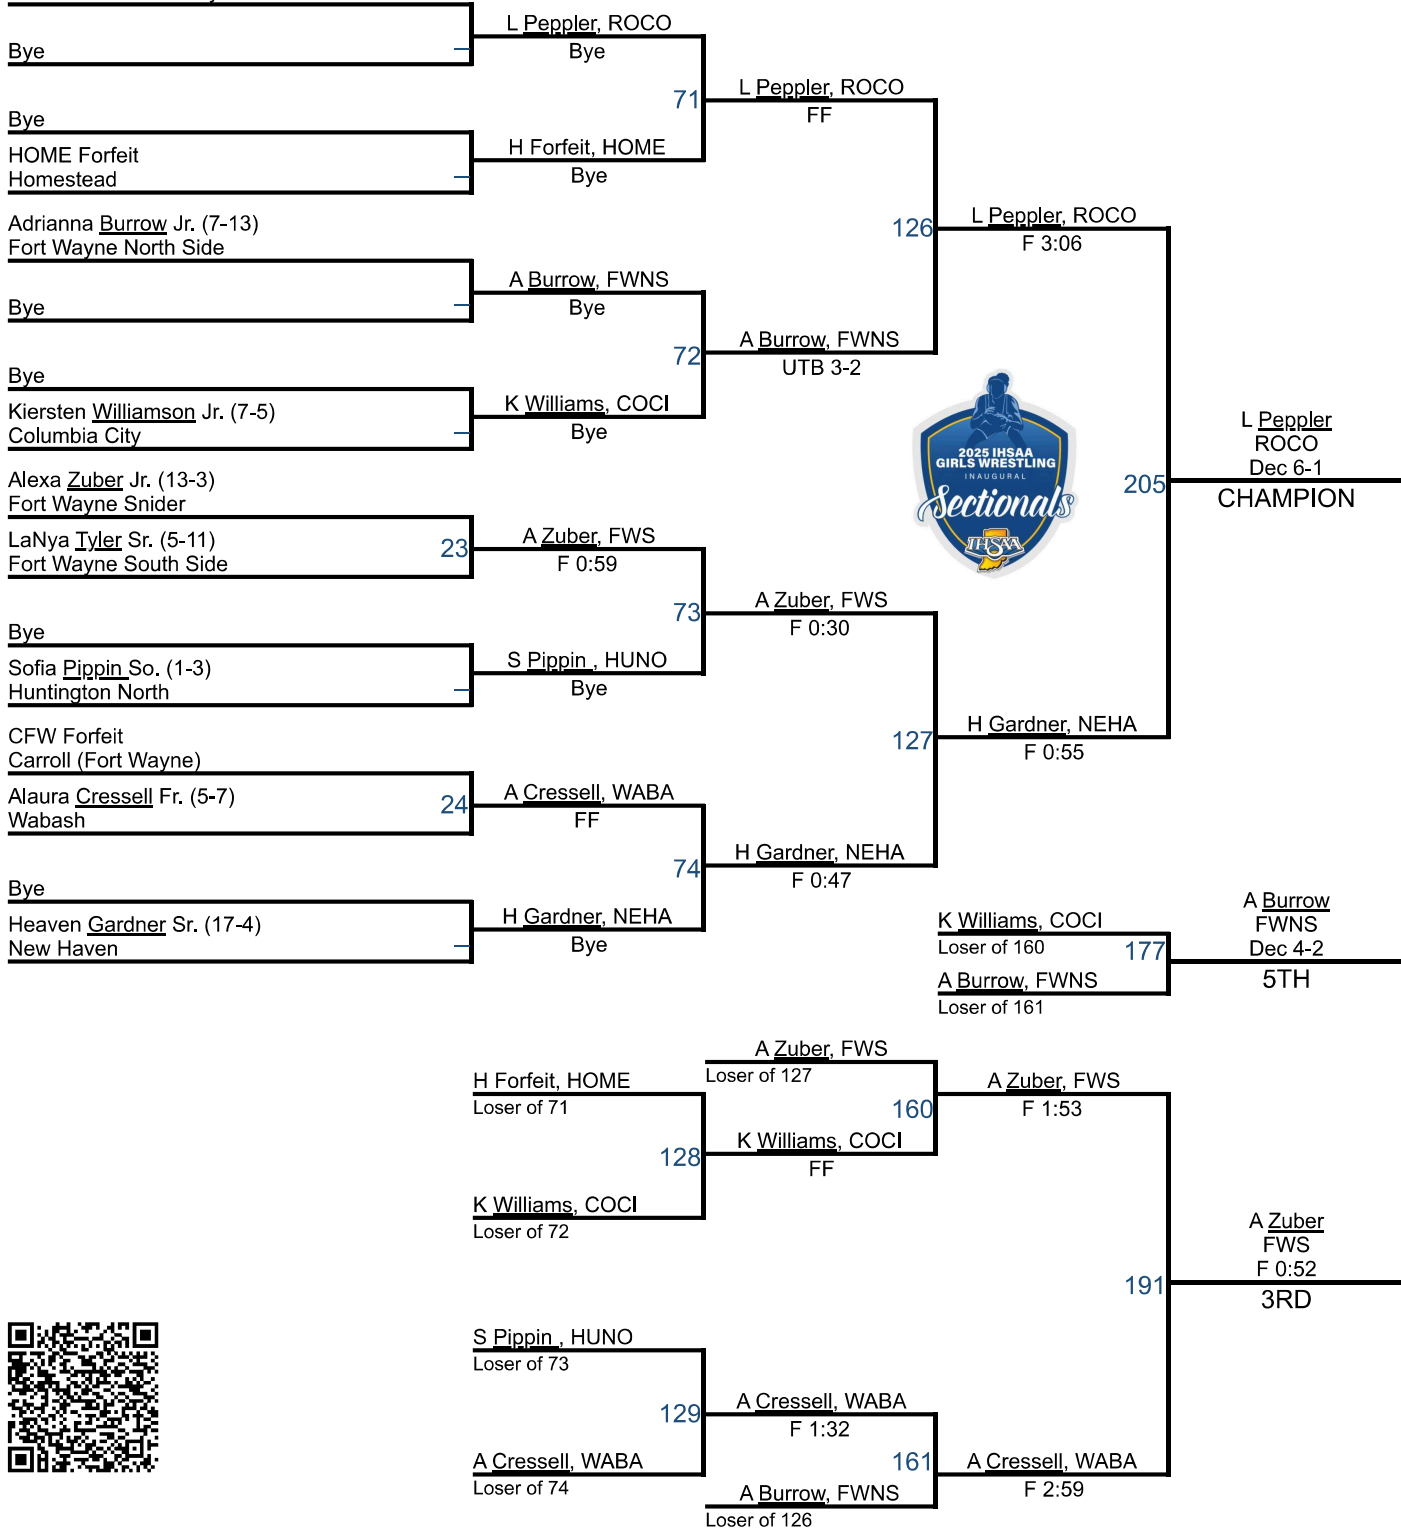

IHSAA GIRLS SECTIONAL - COLUMBIA CITY D1

Laine Peppler Jr. (20-3)
Rochester Community