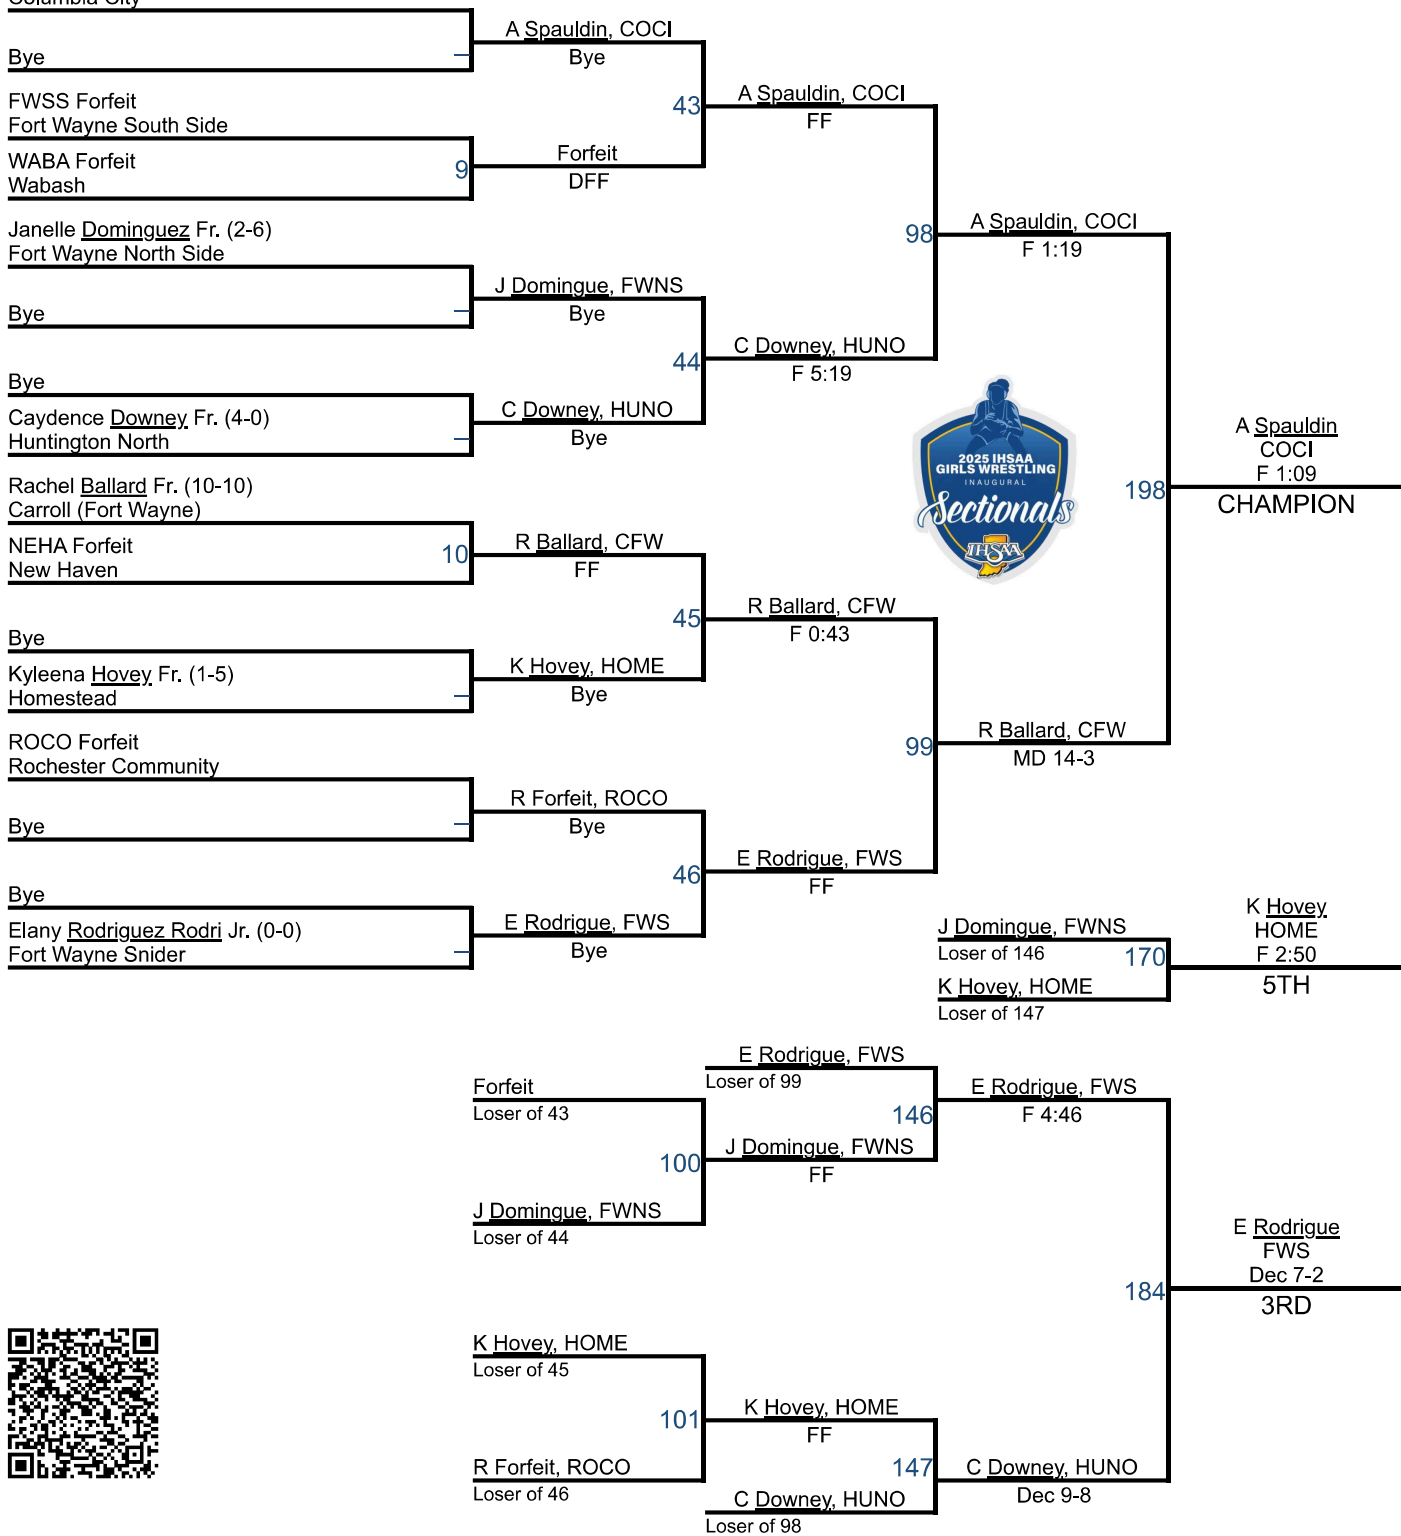

IHSAA GIRLS SECTIONAL - COLUMBIA CITY D1

Alexes Spaulding, Sr. (26-2)
Columbia City