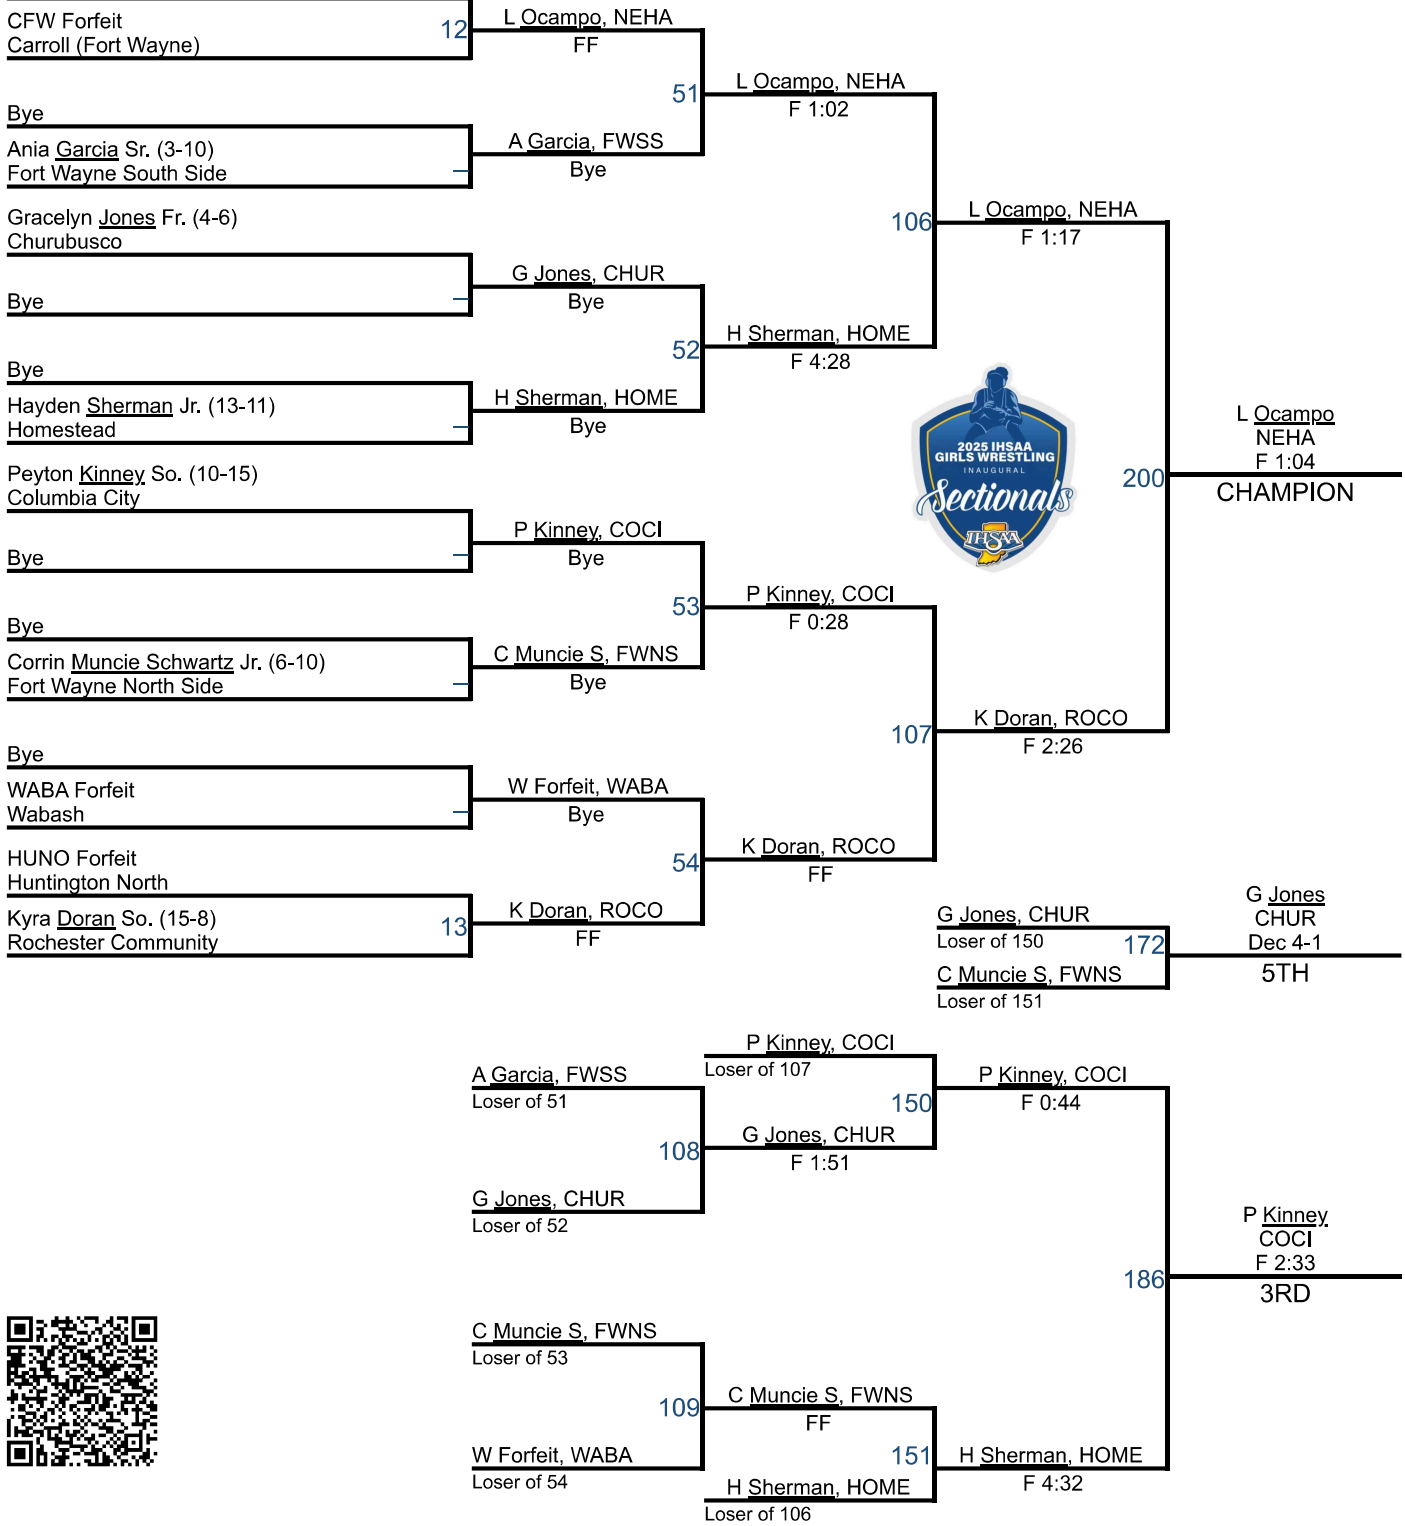

IHSAA GIRLS SECTIONAL - COLUMBIA CITY D1

Lanessa Ocampo Fr. (27-8)
New Haven