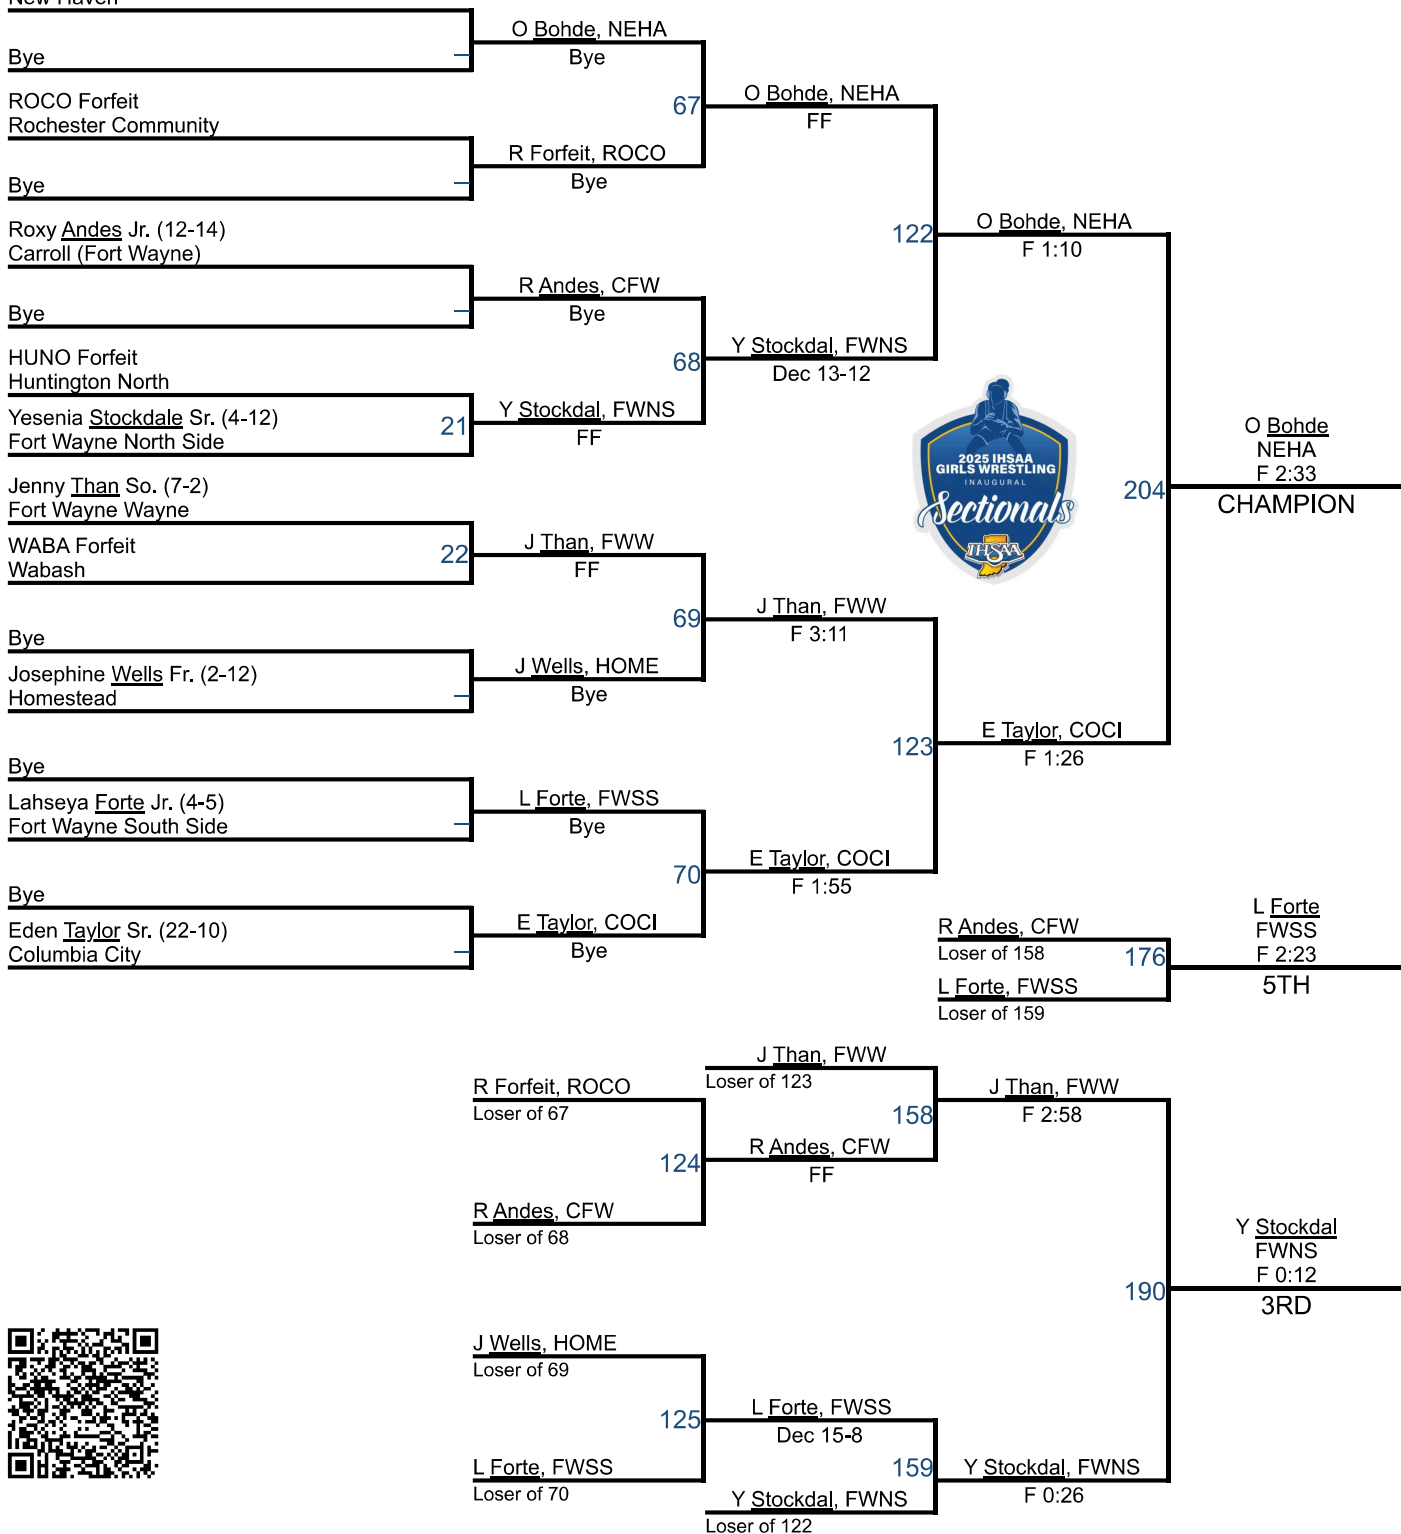

IHSAA GIRLS SECTIONAL - COLUMBIA CITY D1

Olivia Bohde Sr. (28-5)
New Haven