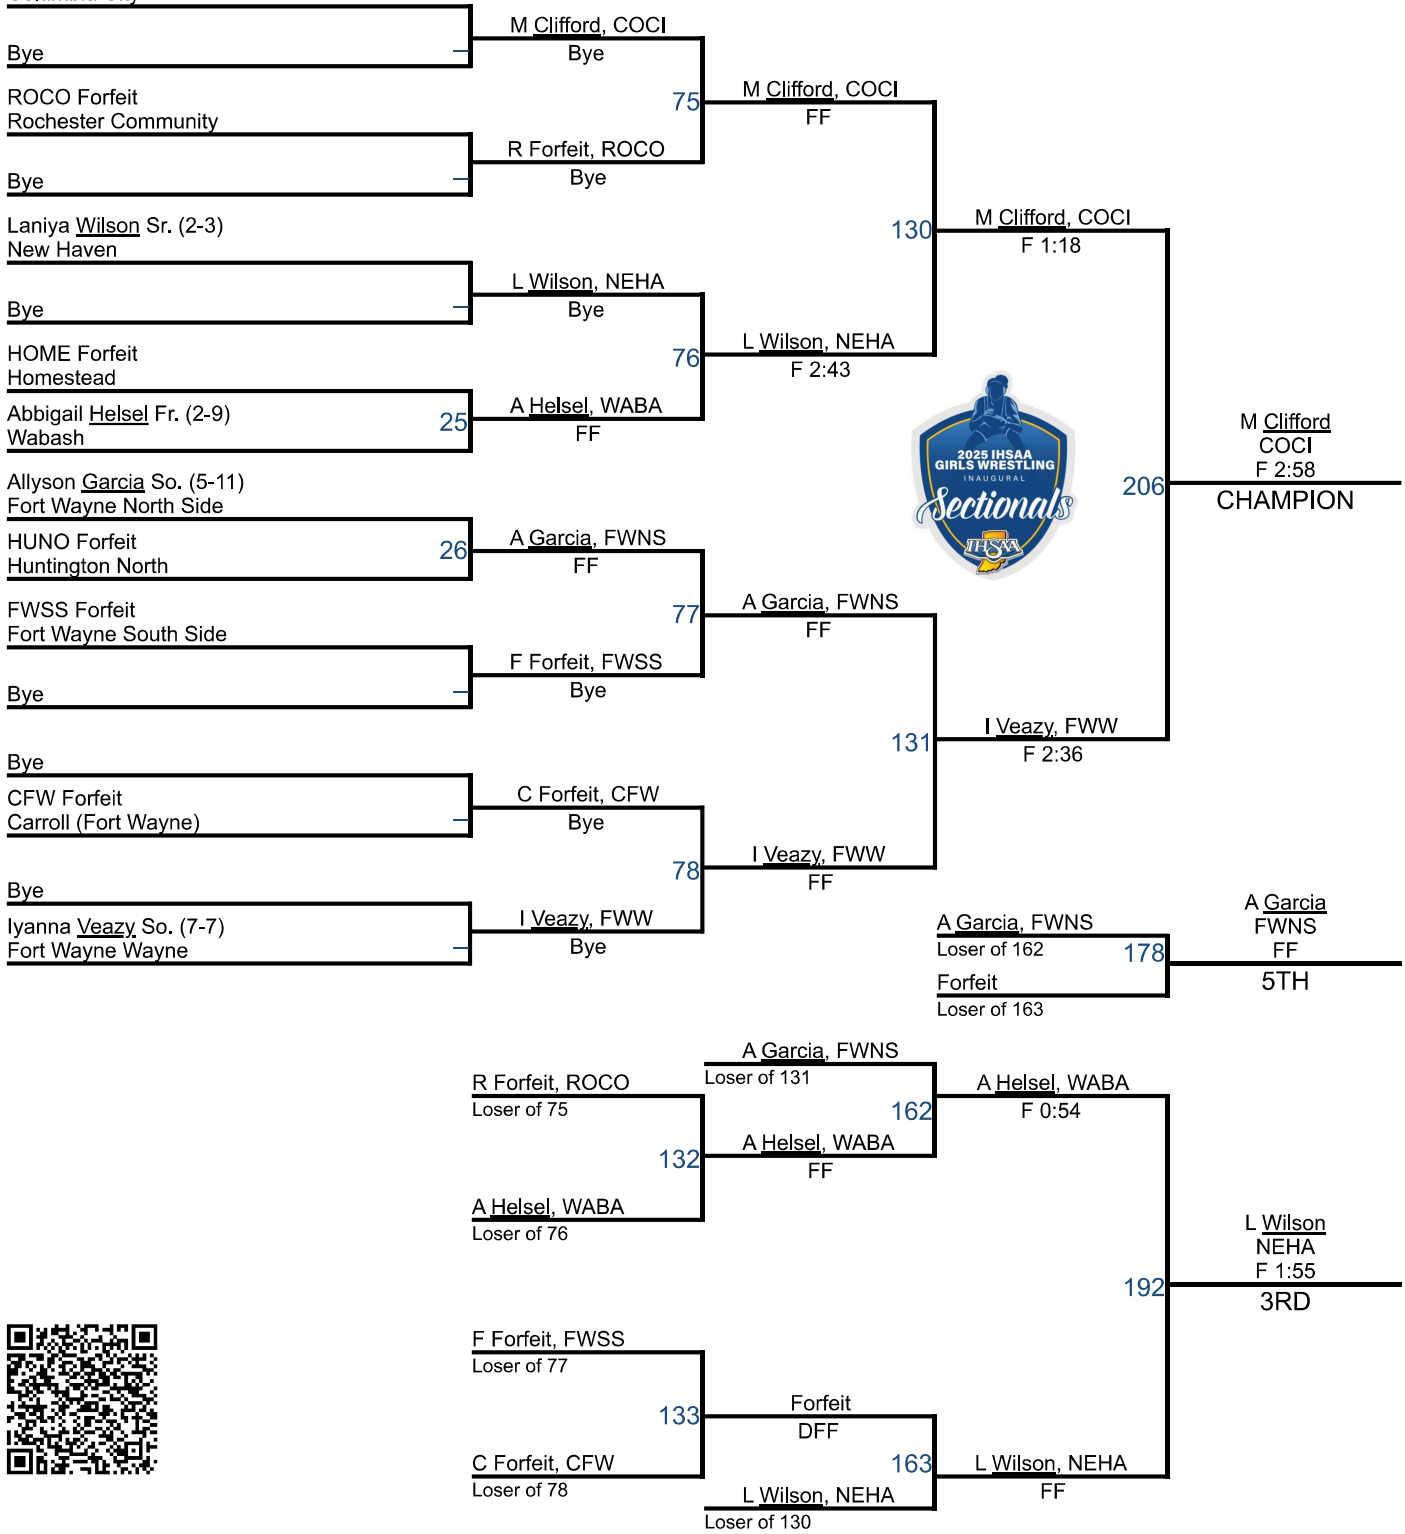

IHSAA GIRLS SECTIONAL - COLUMBIA CITY D1

Michela Clifford Sr. (26-2)
Columbia City