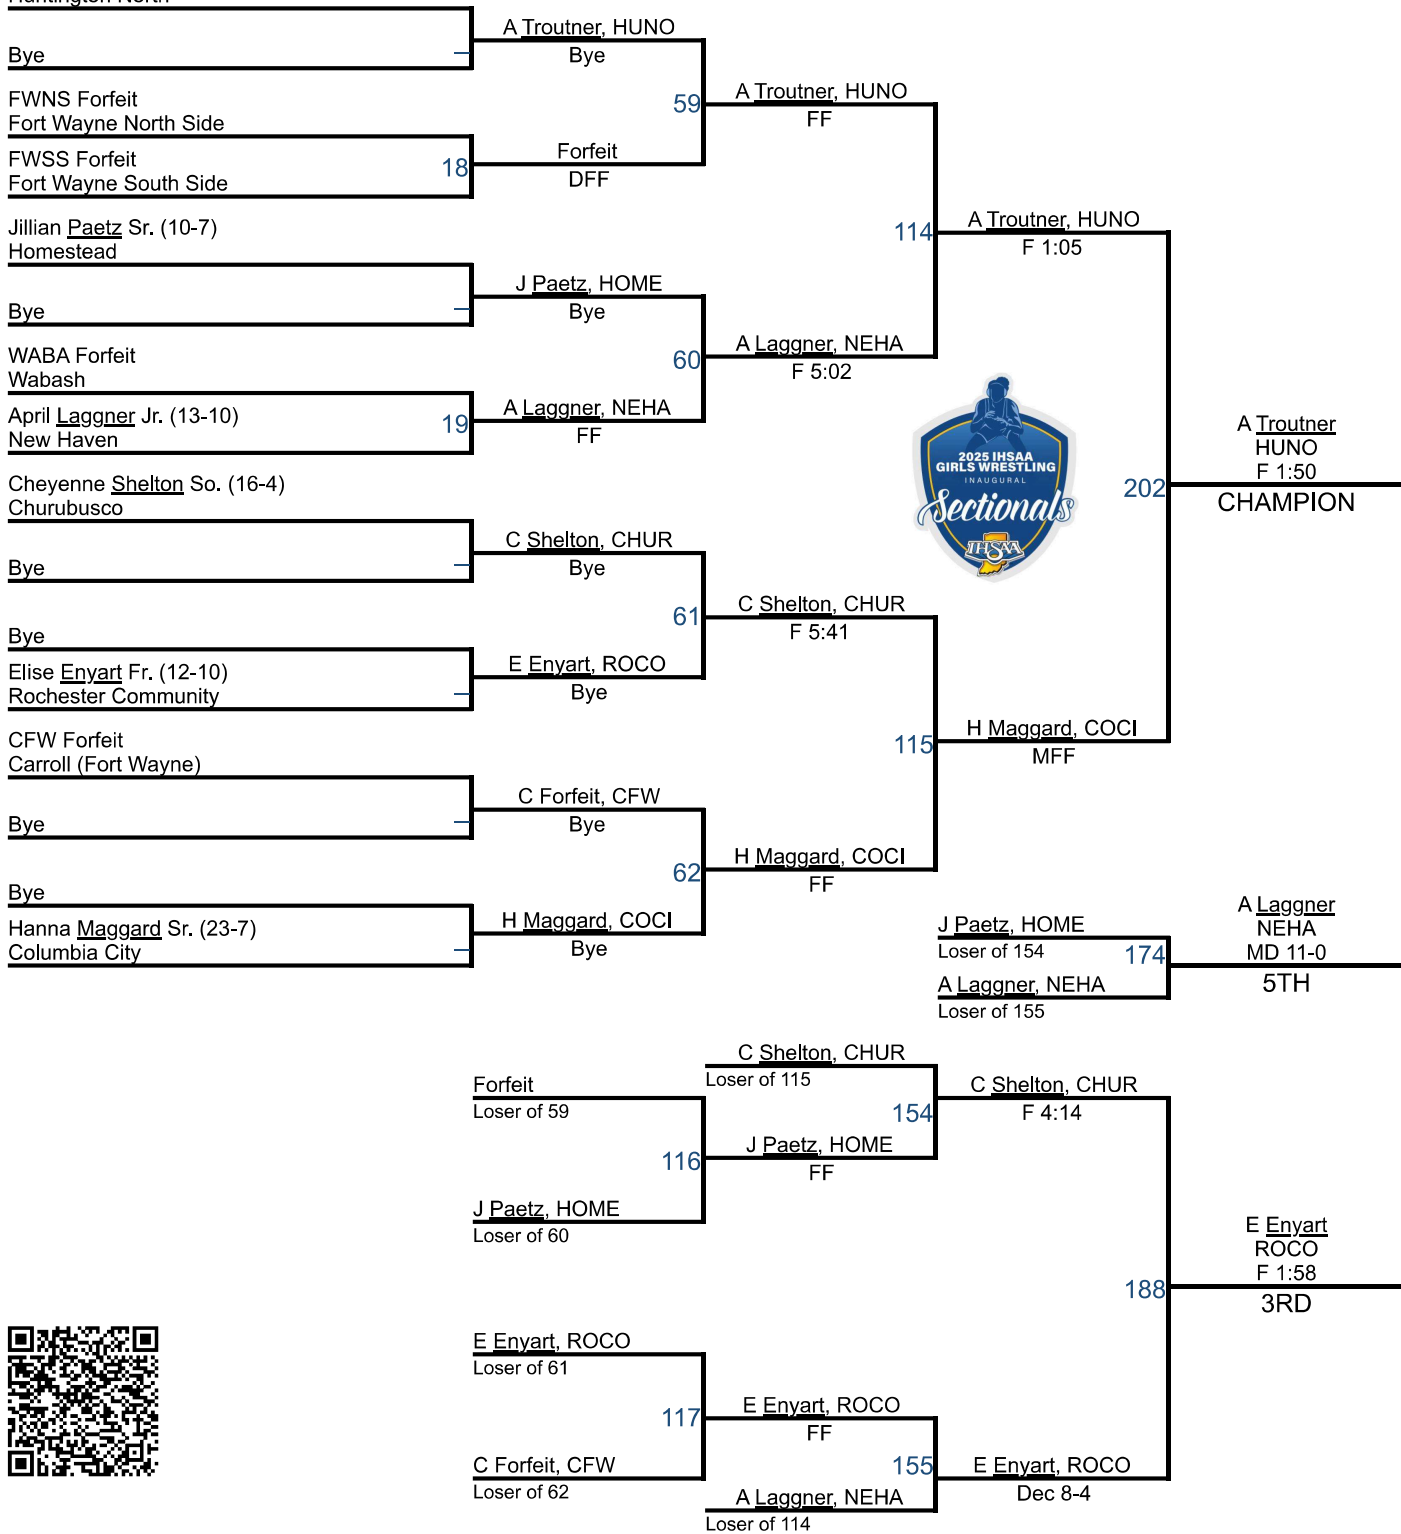

IHSAA GIRLS SECTIONAL - COLUMBIA CITY D1

140

Aubrey Troutner So. (6-0)
Huntington North