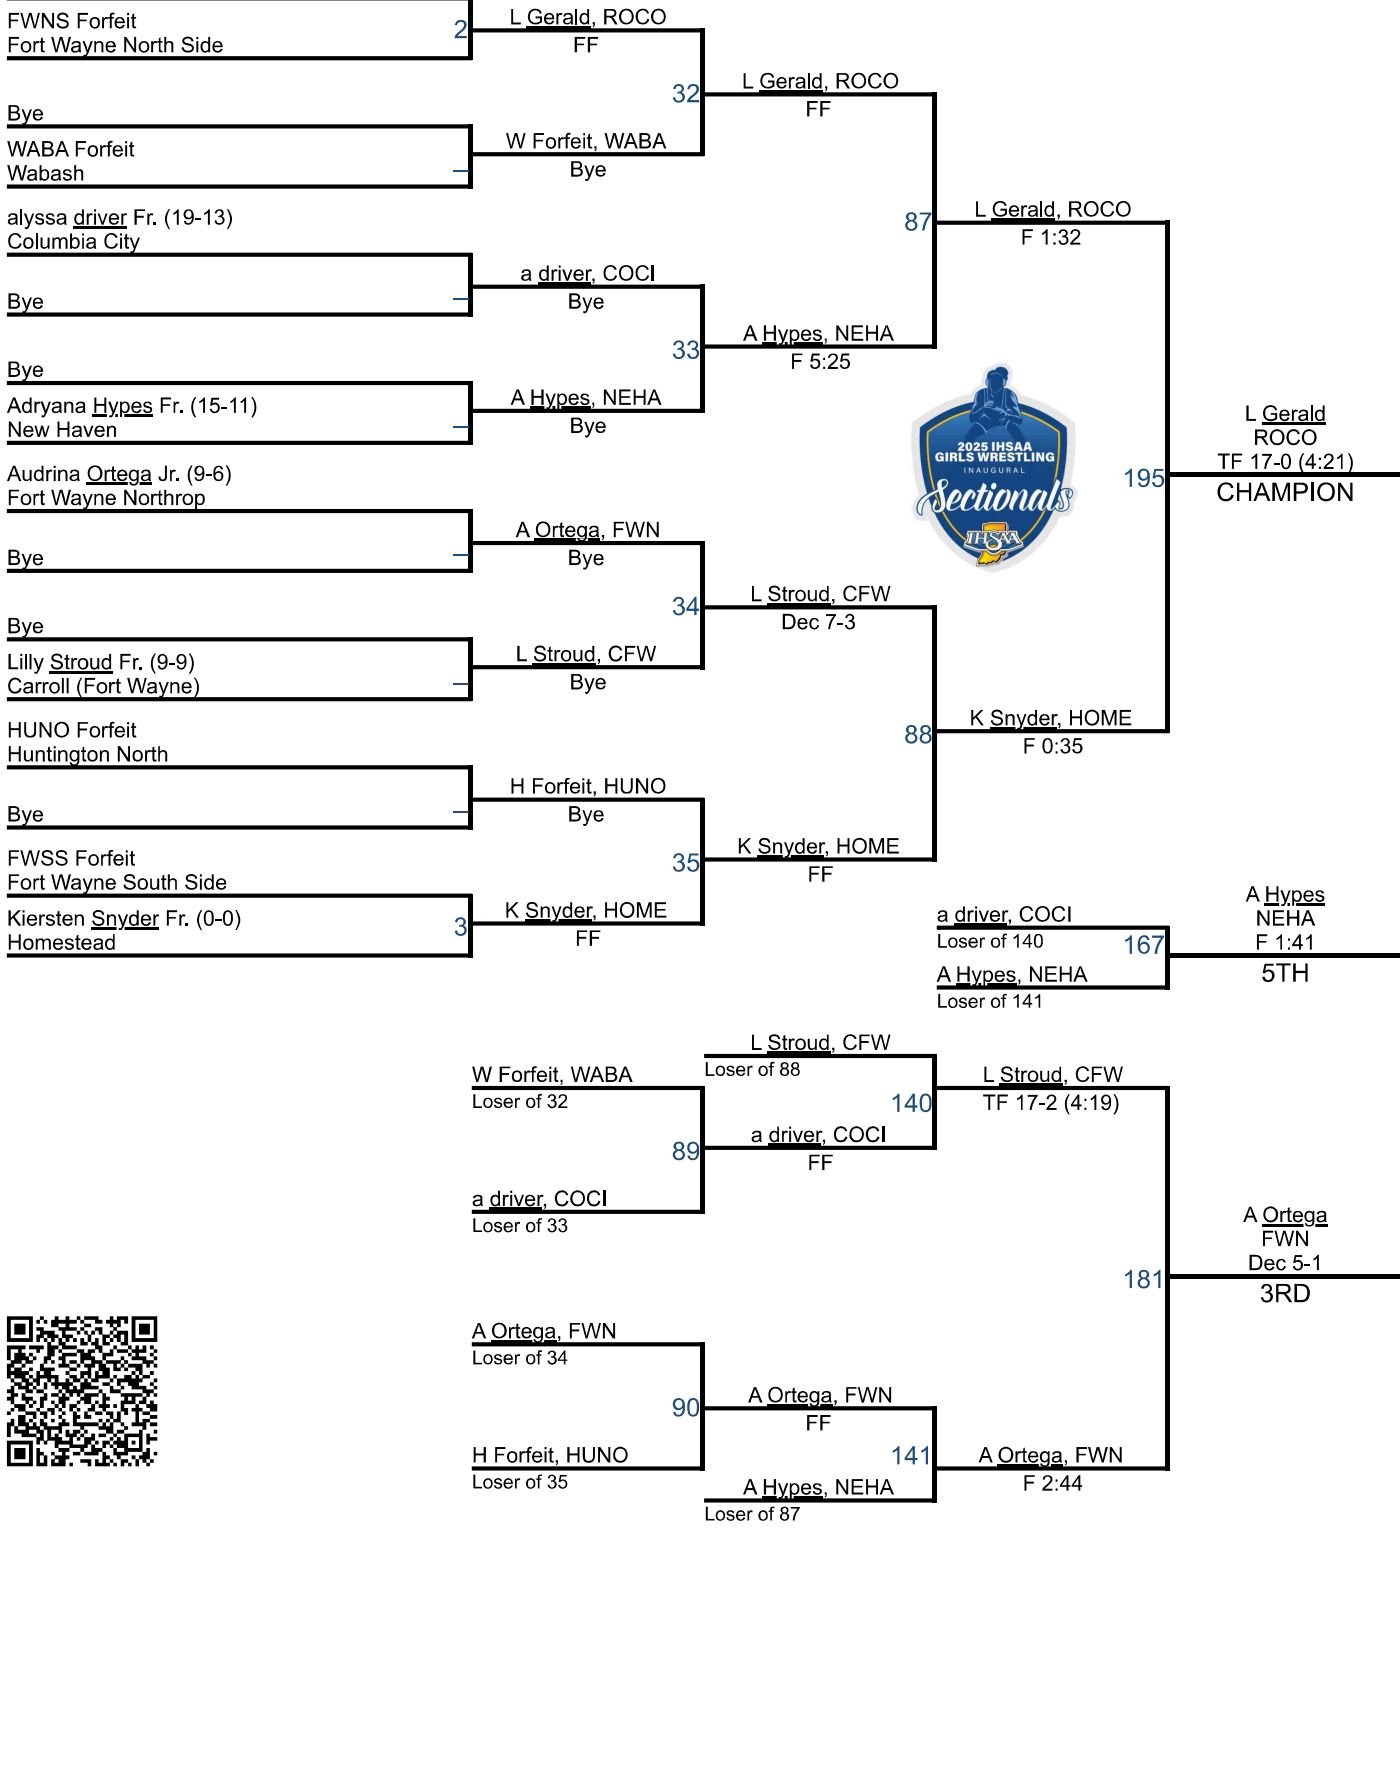

IHSAA GIRLS SECTIONAL - COLUMBIA CITY D1

Lilly Gerald Jr. (21-3)
Rochester Community

FWNS Forfeit
Fort Wayne North Side 2

L Gerald, ROCO
FF

Bye
WABA Forfeit
Wabash

W Forfeit, WABA
Bye

alyssa driver Fr. (19-13)
Columbia City

Bye

a driver, COCI
Bye

Bye
Adryana Hypes Fr. (15-11)
New Haven

A Hypes, NEHA
Bye

Audrina Ortega Jr. (9-6)
Fort Wayne Northrop

Bye

A Ortega, FWN
Bye

Bye
Lilly Stroud Fr. (9-9)
Carroll (Fort Wayne)

L Stroud, CFW
Bye

HUNO Forfeit
Huntington North

Bye

H Forfeit, HUNO
Bye

FWSS Forfeit
Fort Wayne South Side

Kiersten Snyder Fr. (0-0)
Homestead 3

K Snyder, HOME
FF

W Forfeit, WABA
Loser of 32

L Stroud, CFW
Loser of 88

a driver, COCI
Loser of 33

a driver, COCI
FF

A Ortega, FWN
Loser of 34

A Ortega, FWN
FF

H Forfeit, HUNO
Loser of 35

A Hypes, NEHA
Loser of 87

L Gerald, ROCO
FF

L Gerald, ROCO
F 1:32

A Hypes, NEHA
F 5:25

L Stroud, CFW
Dec 7-3

K Snyder, HOME
F 0:35

a driver, COCI
Loser of 140

A Hypes, NEHA
Loser of 141

L Stroud, CFW
TF 17-2 (4:19)

A Ortega, FWN
Dec 5-1

A Ortega, FWN
F 2:44