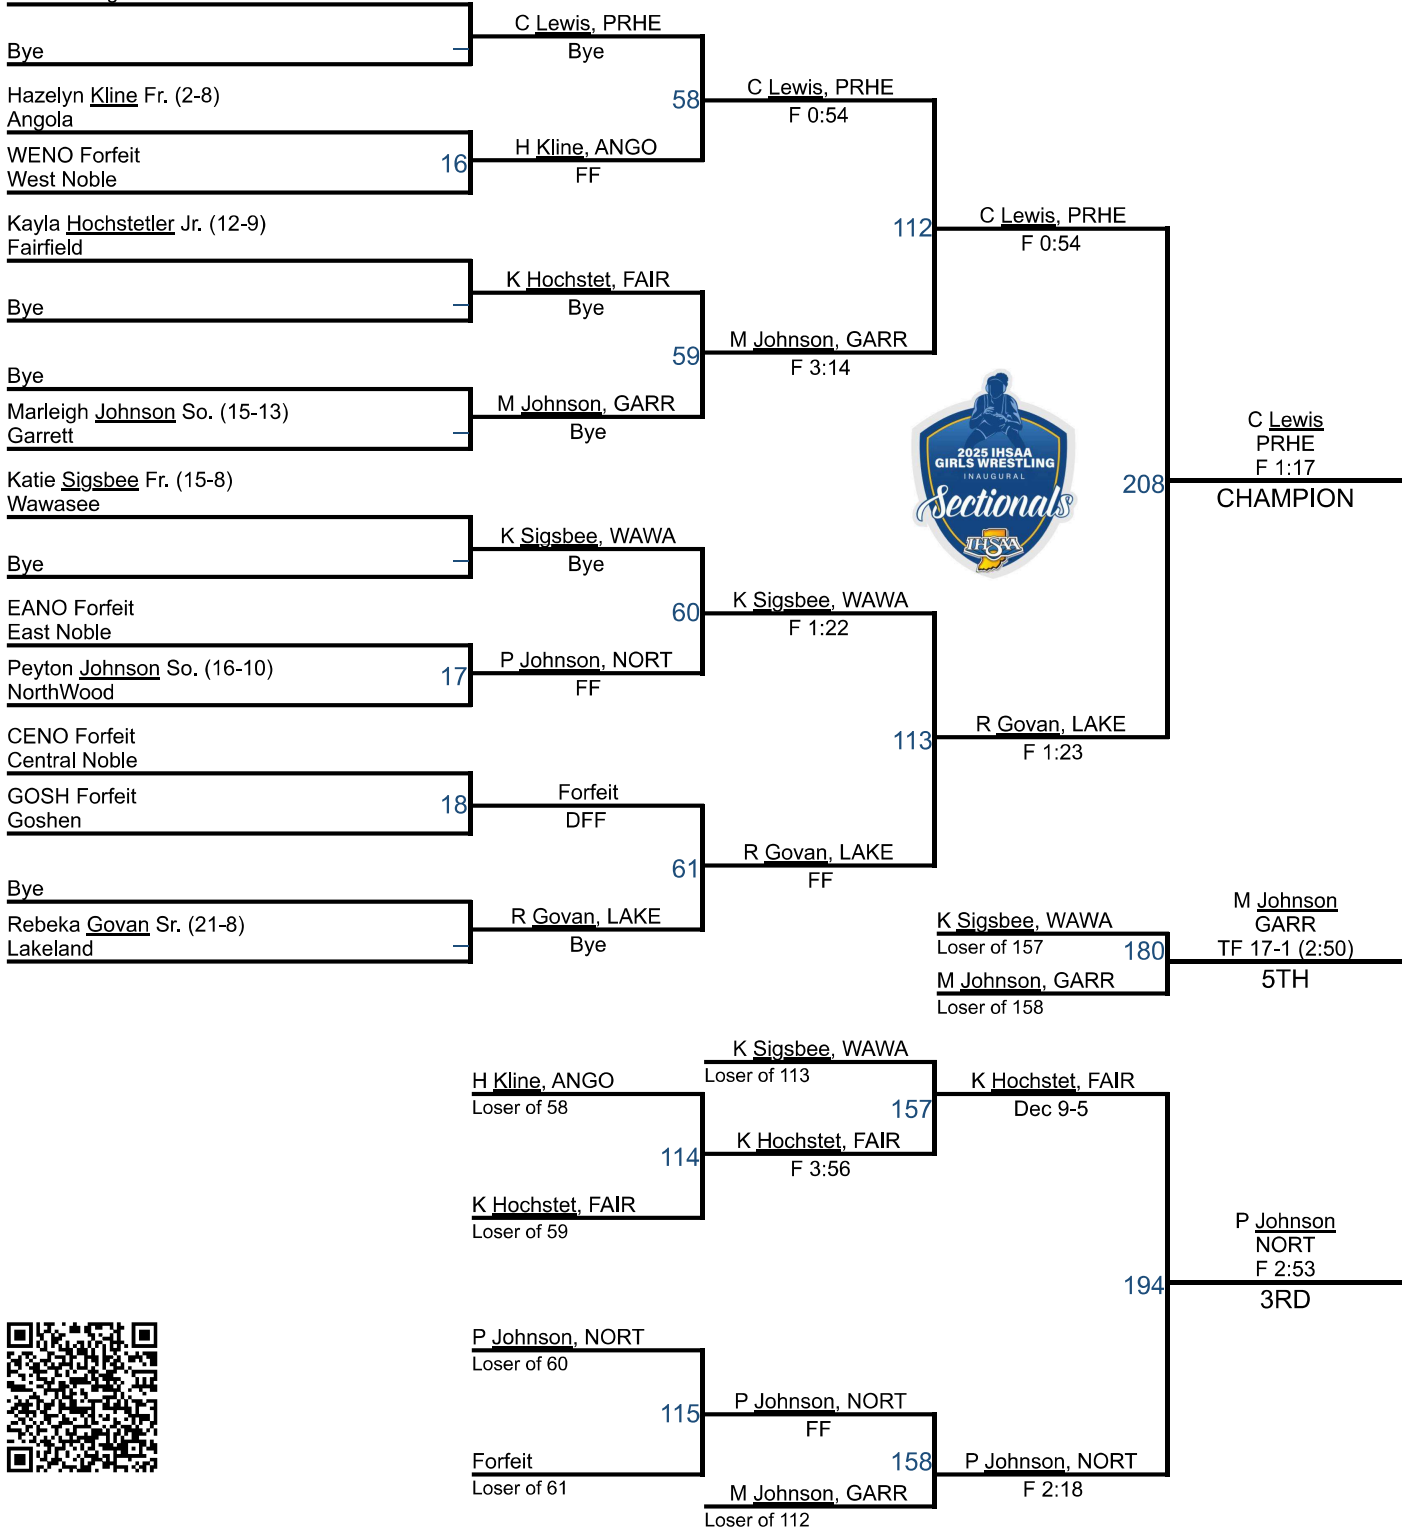

IHSAA GIRLS SECTIONAL - GOSHEN B1

Christian Lewis Sr. (24-6)
Prairie Heights