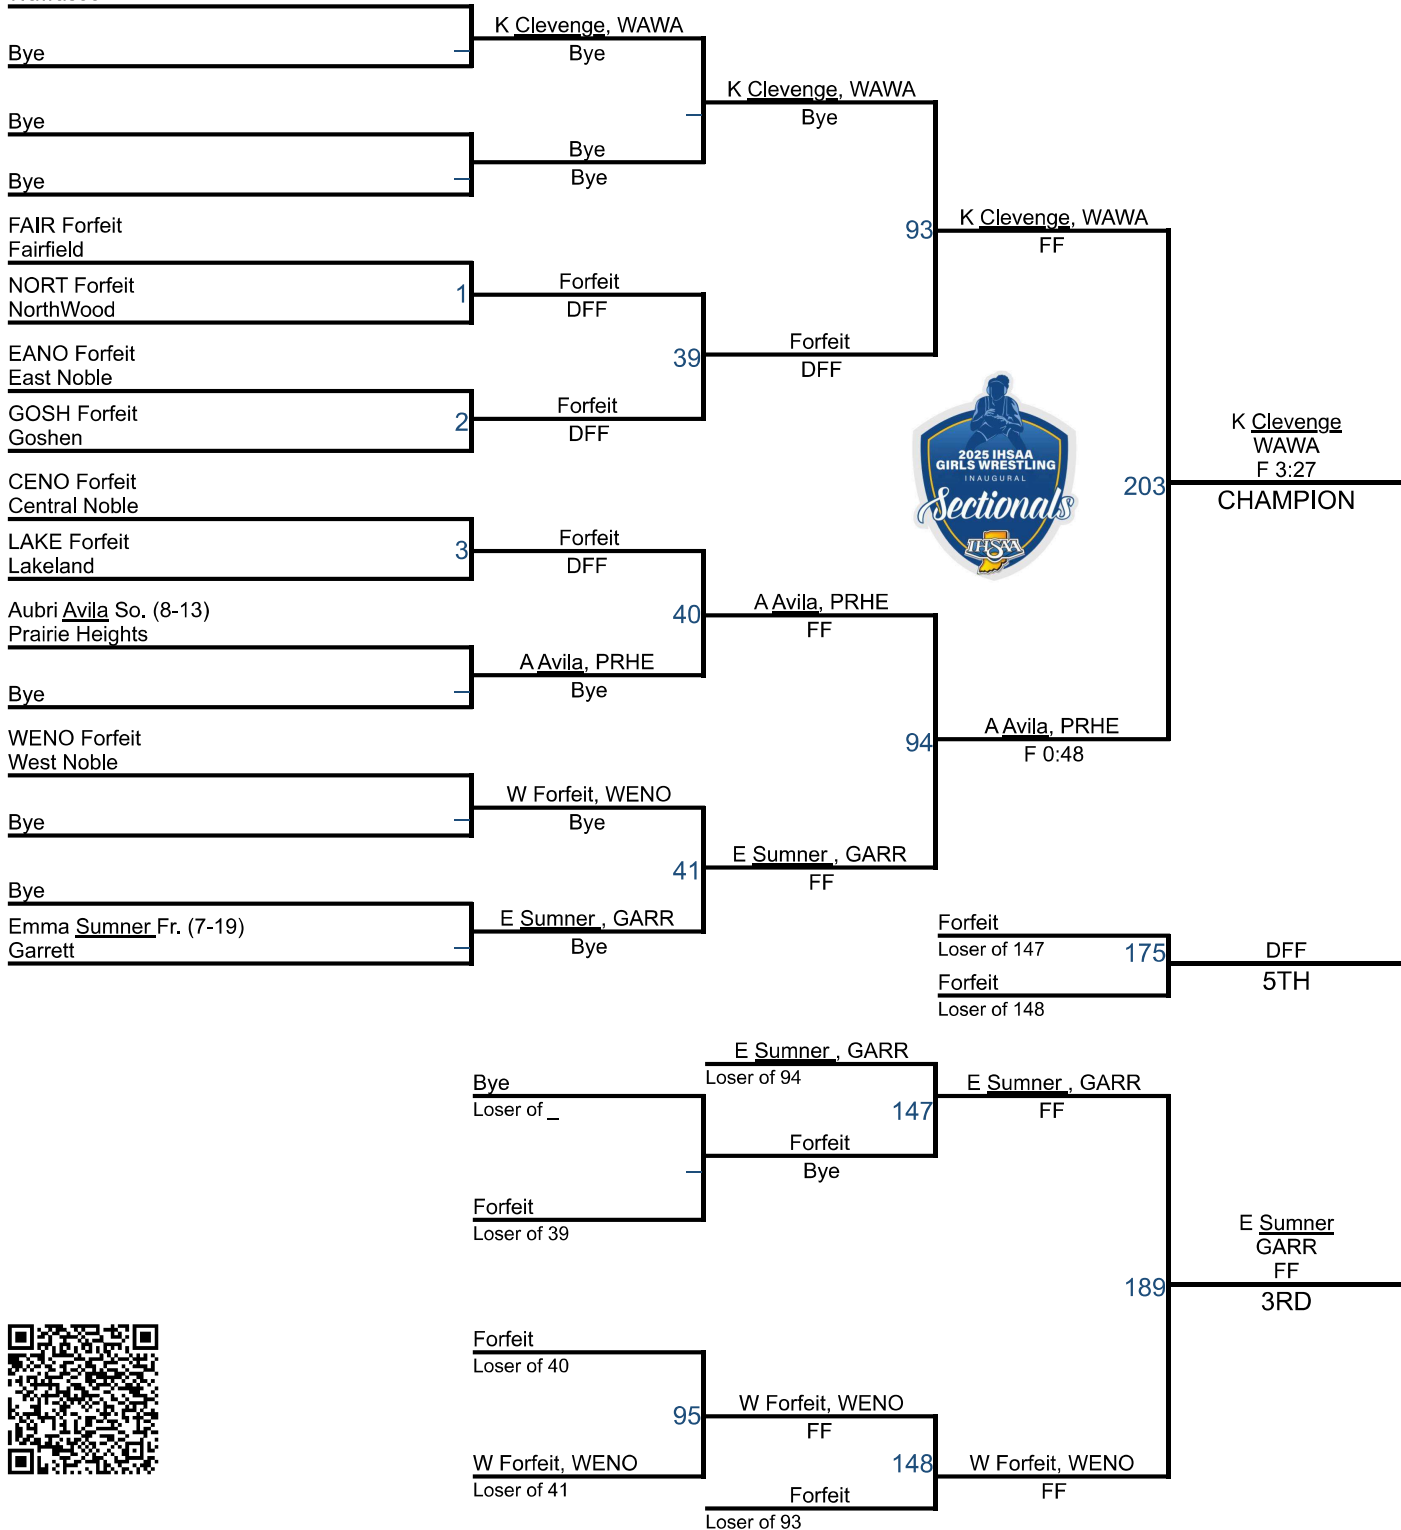

IHSAA GIRLS SECTIONAL - GOSHEN B1

100

Karlee Clevenger So. (17-7)
Wawasee