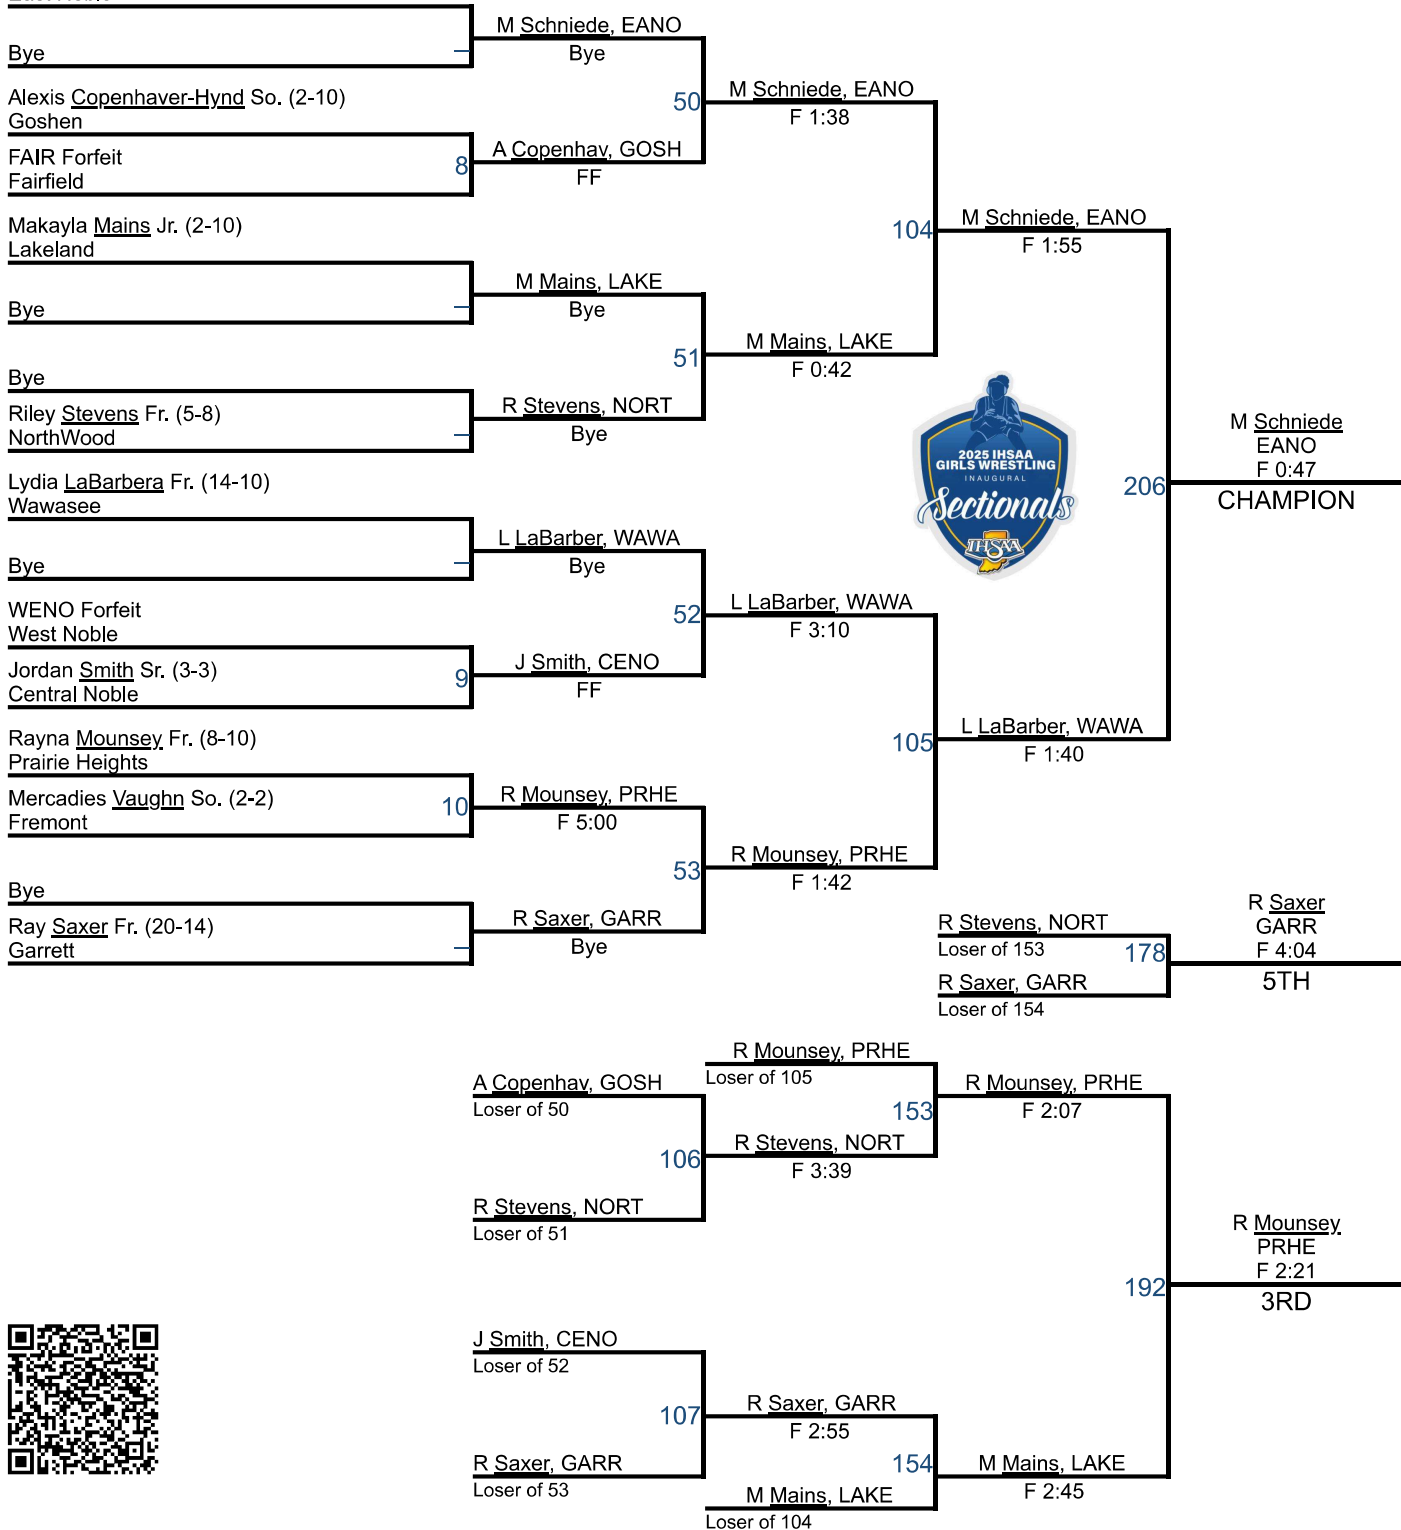

IHSAA GIRLS SECTIONAL - GOSHEN B1

Marisa Schnieder Jr. (22-7)
East Noble