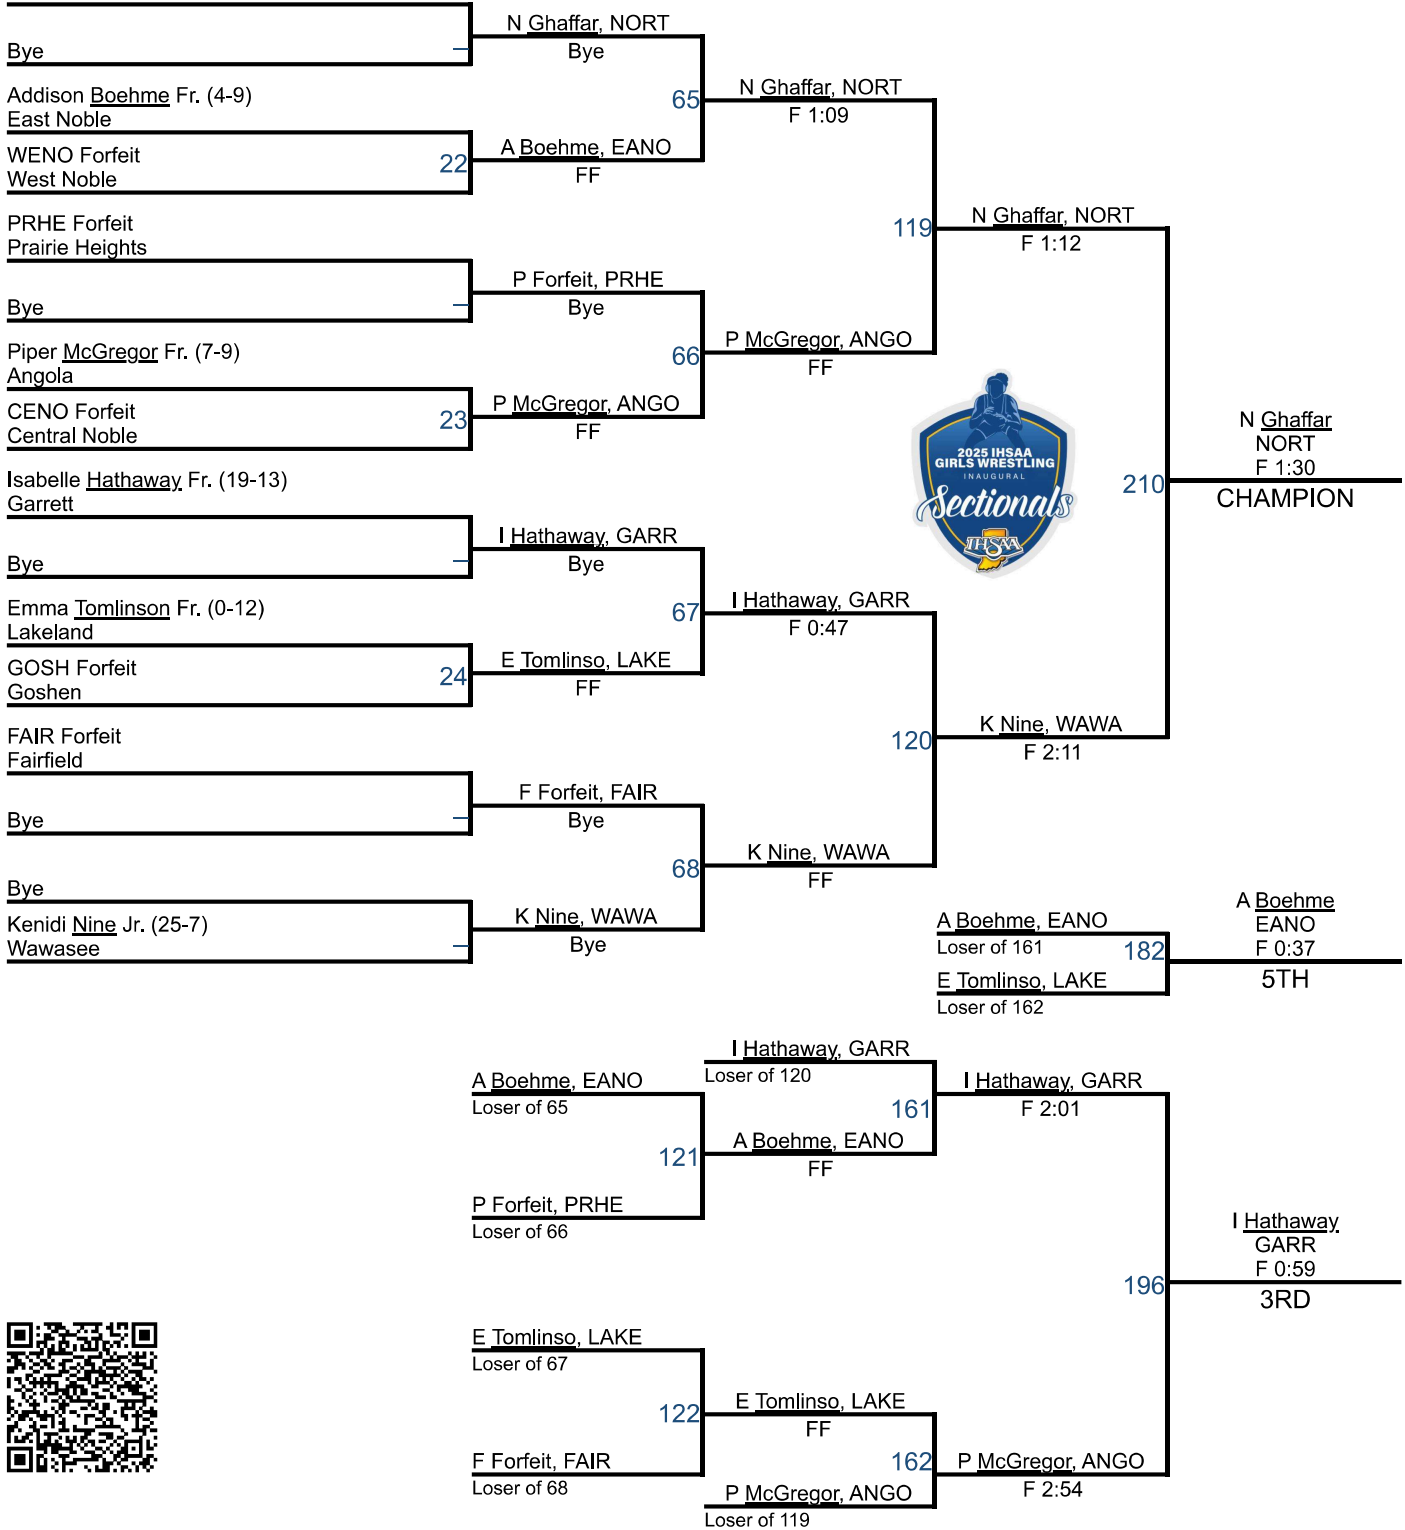

IHSAA GIRLS SECTIONAL - GOSHEN B1

Naima Ghaffar Jr. (35-1)
NorthWood