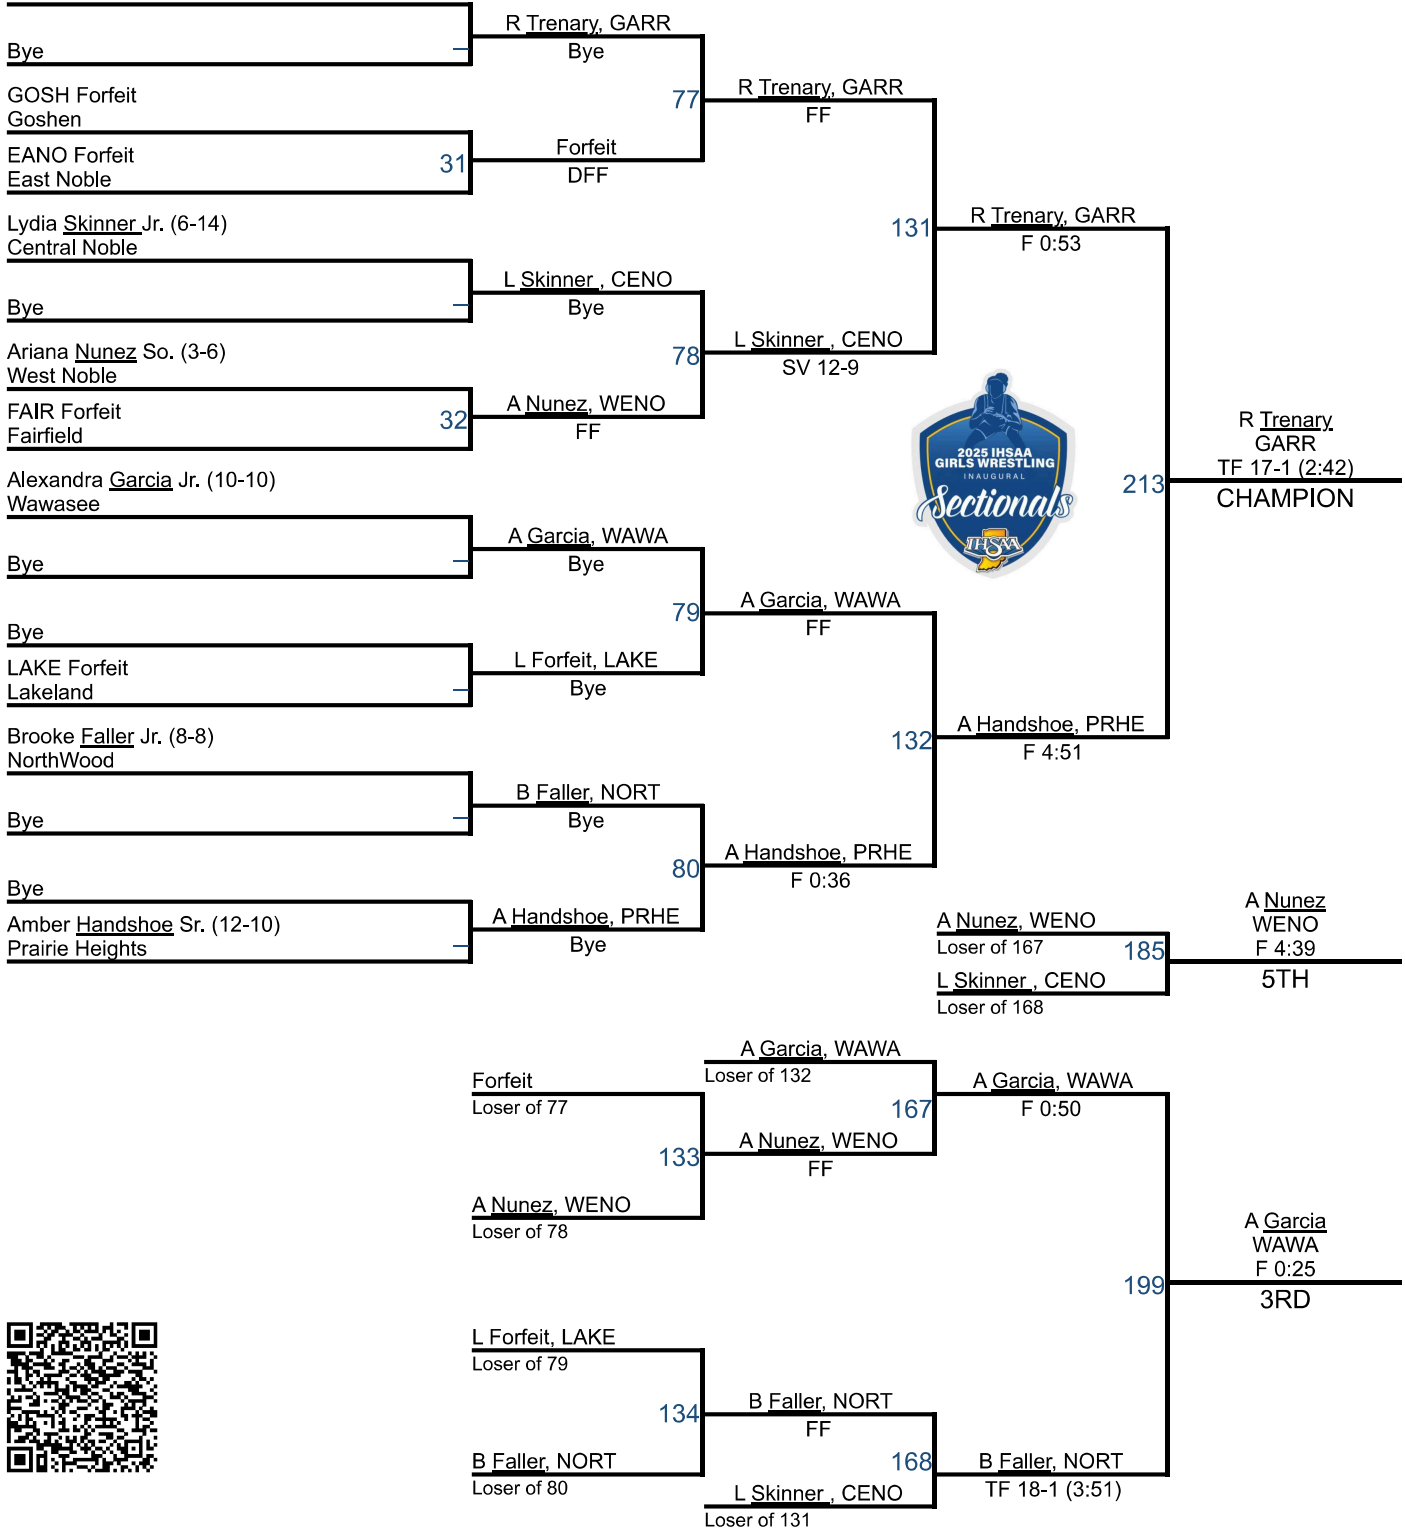

IHSAA GIRLS SECTIONAL - GOSHEN B1

Rhaigyn Trenary So. (25-2)
Garrett