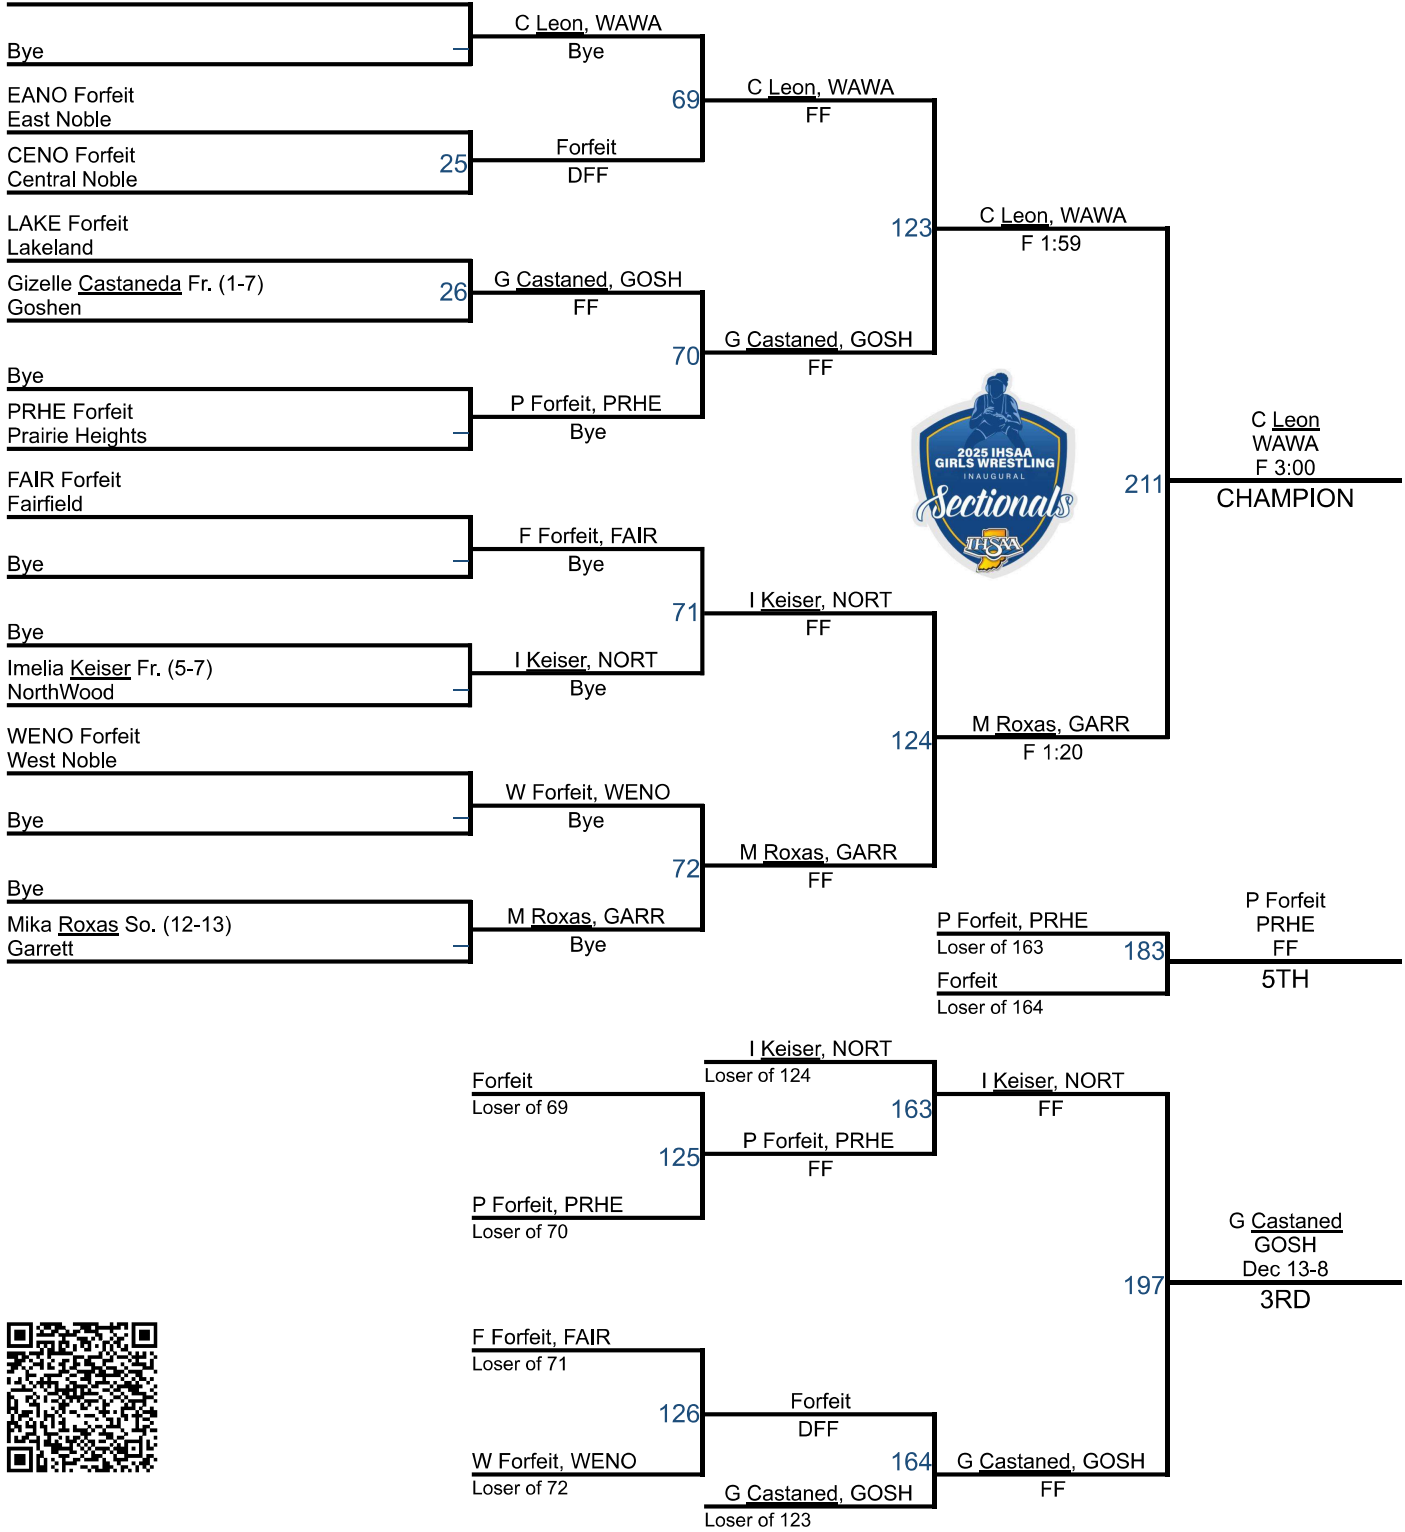

IHSAA GIRLS SECTIONAL - GOSHEN B1

Cyanna Leon Sr. (20-12)
Wawasee