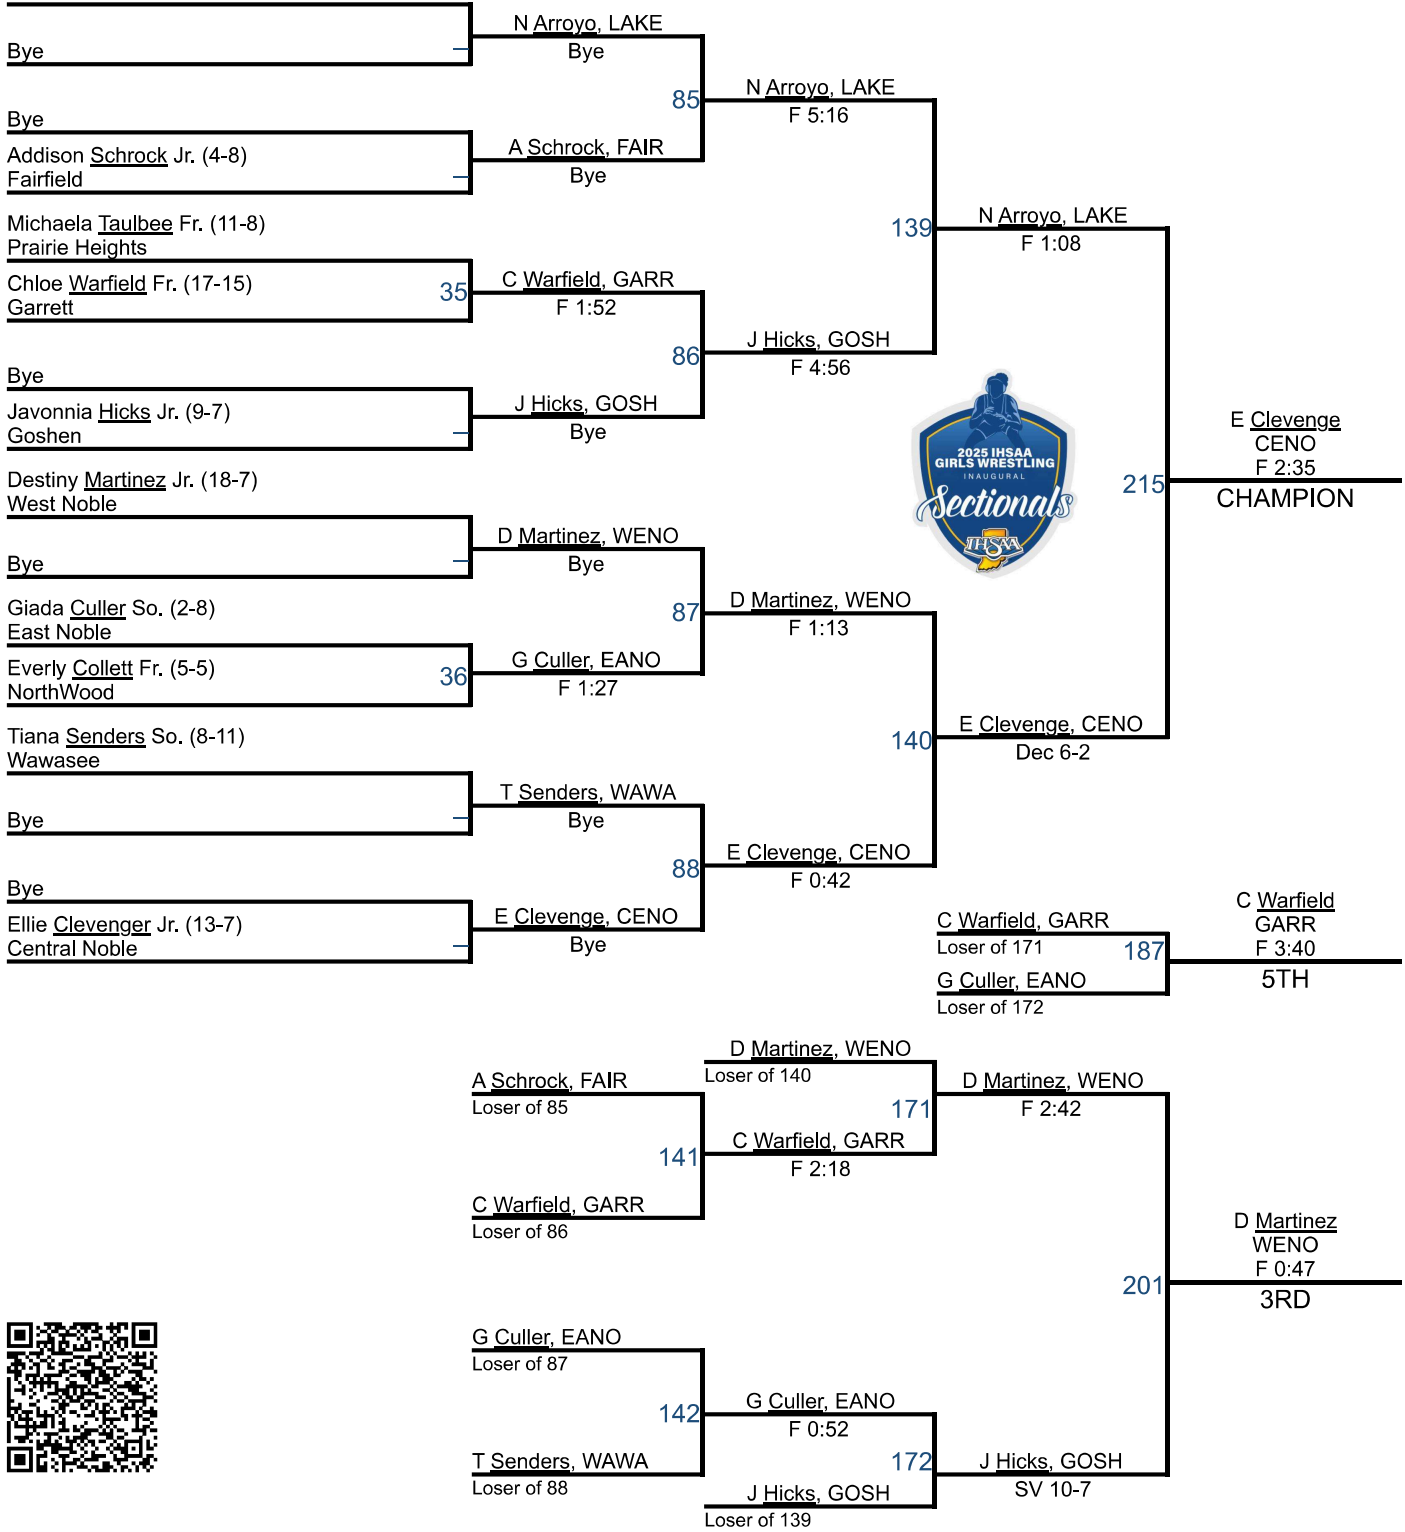

IHSAA GIRLS SECTIONAL - GOSHEN B1

190

Naomi Arroyo Jr. (24-6)
Lakeland