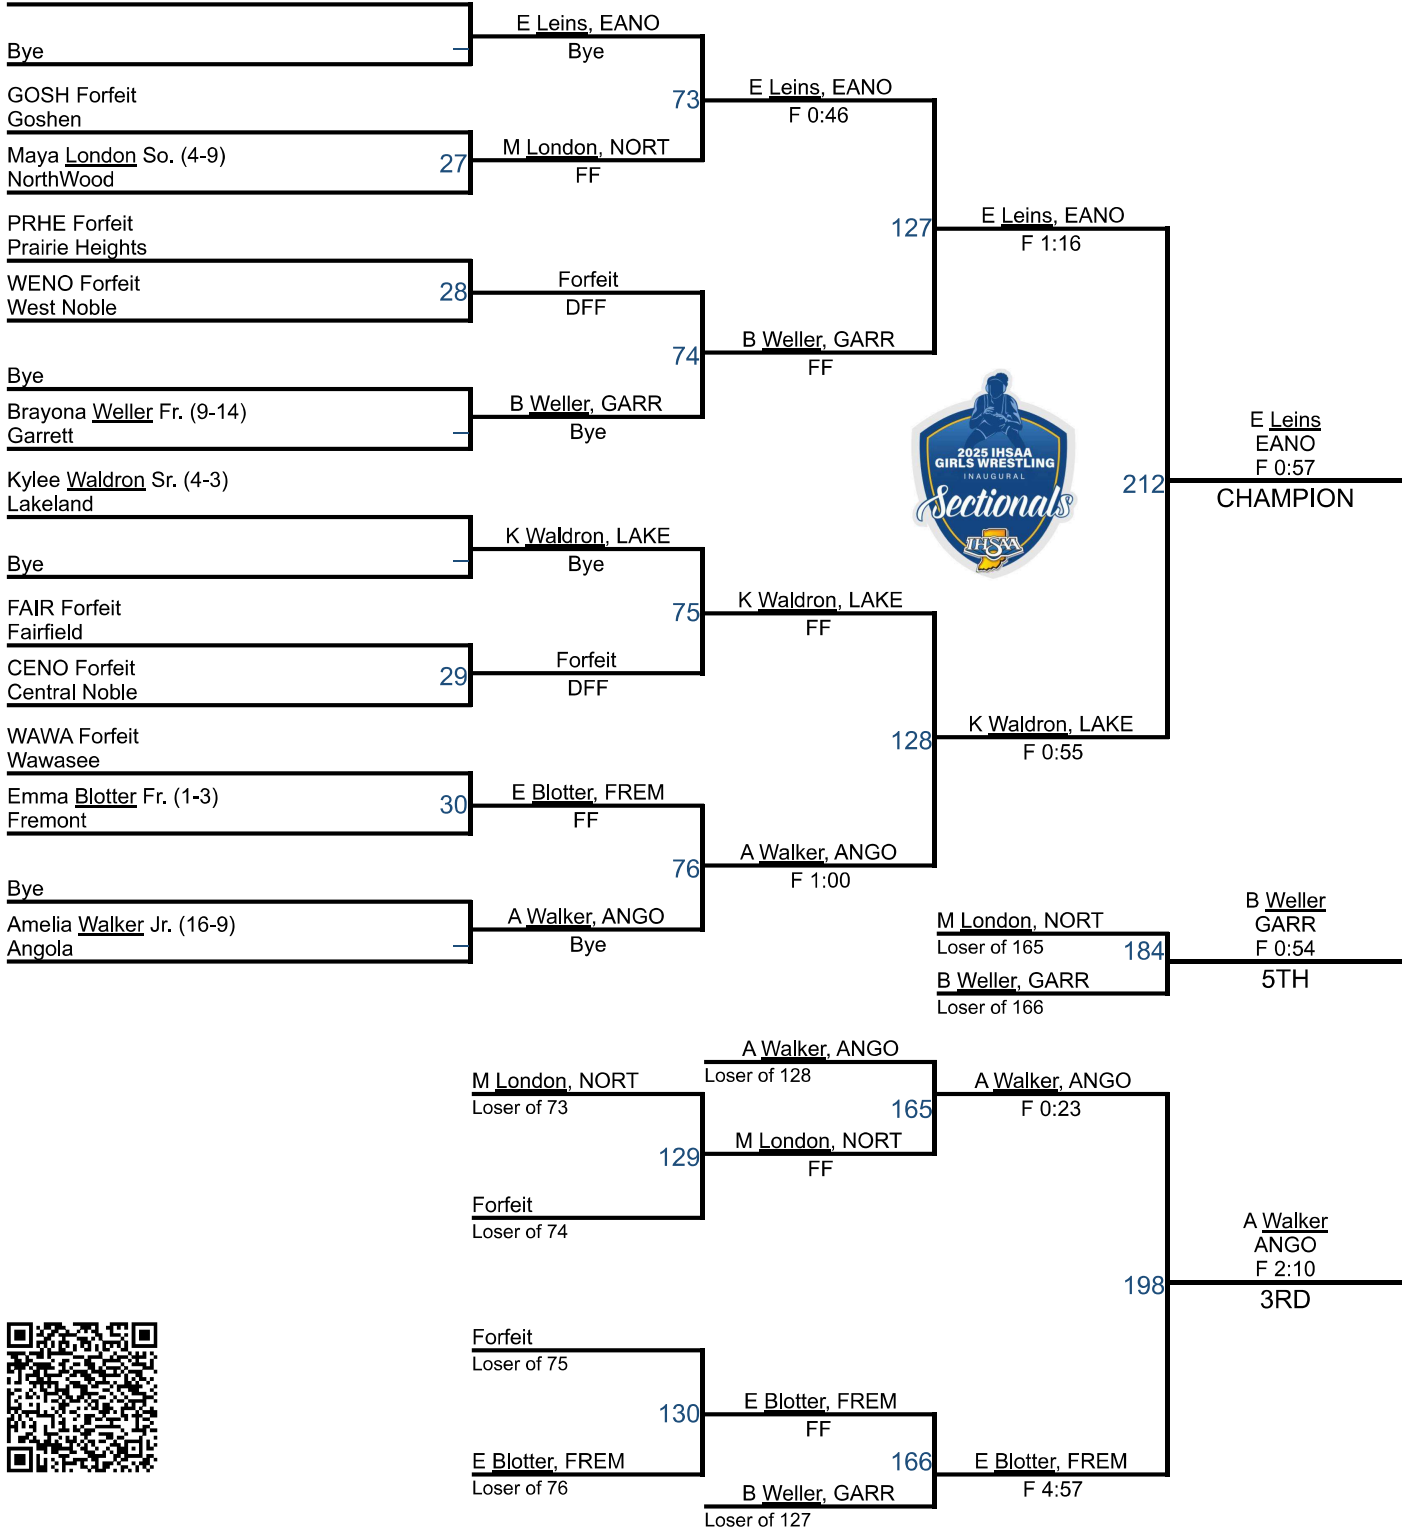

IHSAA GIRLS SECTIONAL - GOSHEN B1

Elaine Leins Jr. (17-8)
East Noble