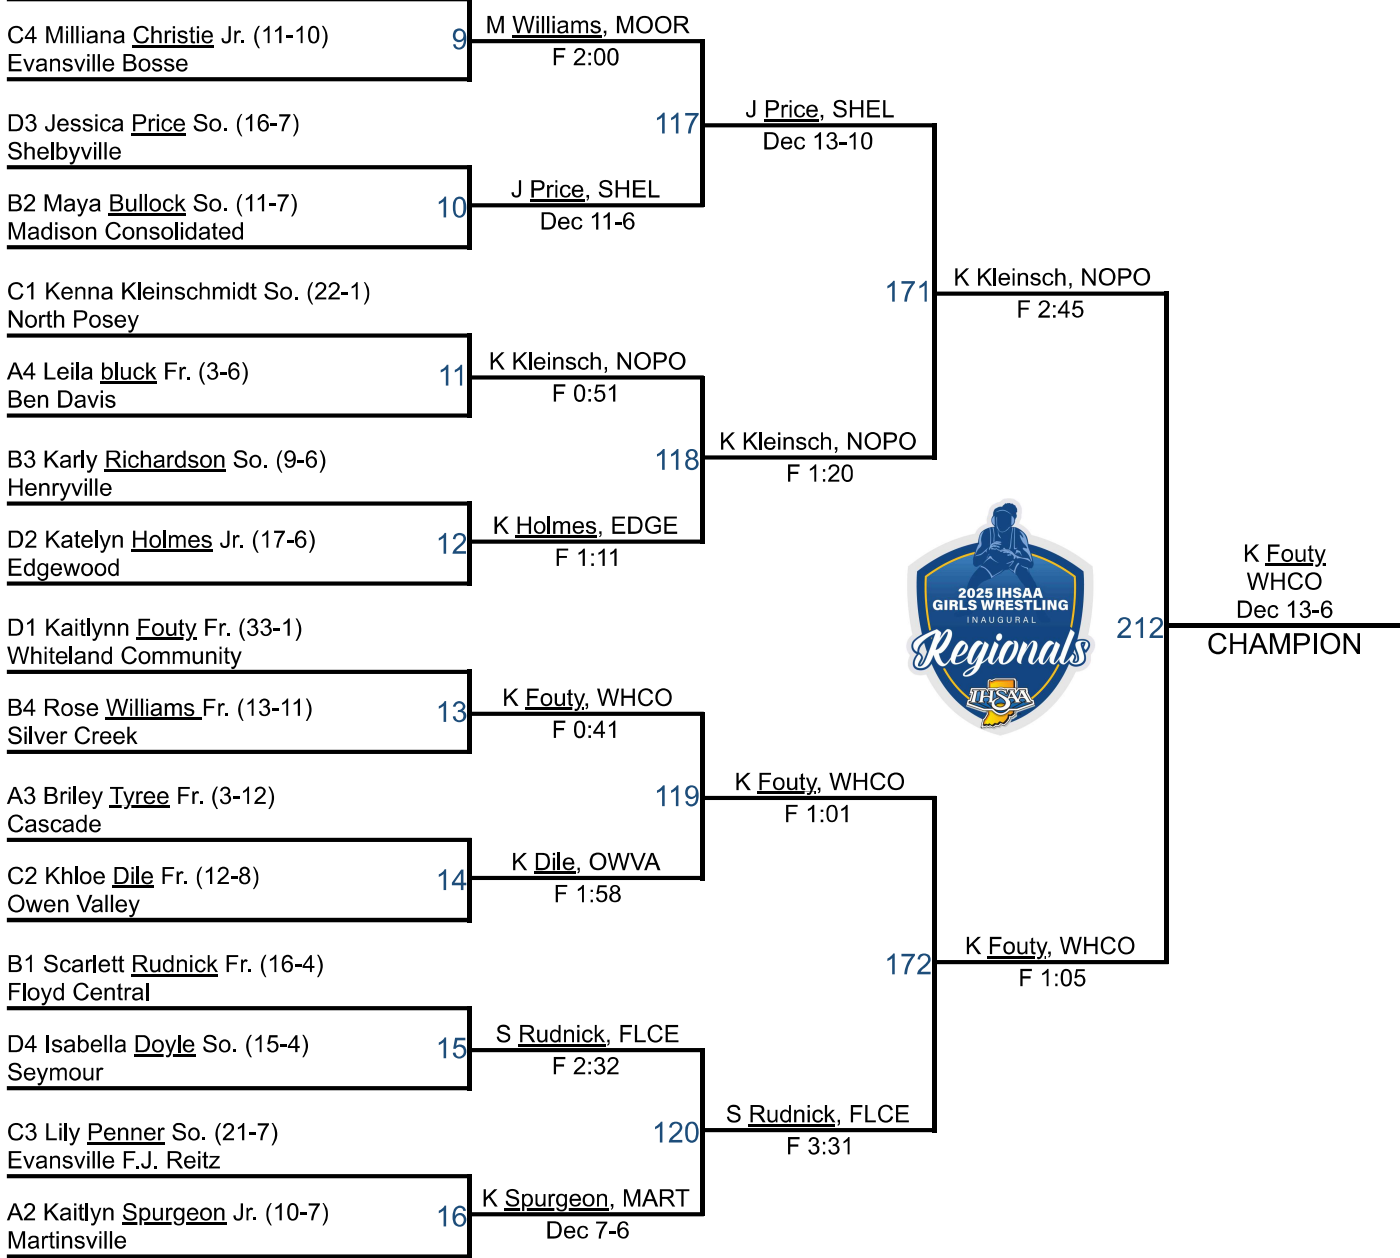

IHSAA GIRLS REGIONAL - MOORESVILLE C

A1 Miia Williams So. (23-11)
Mooreville