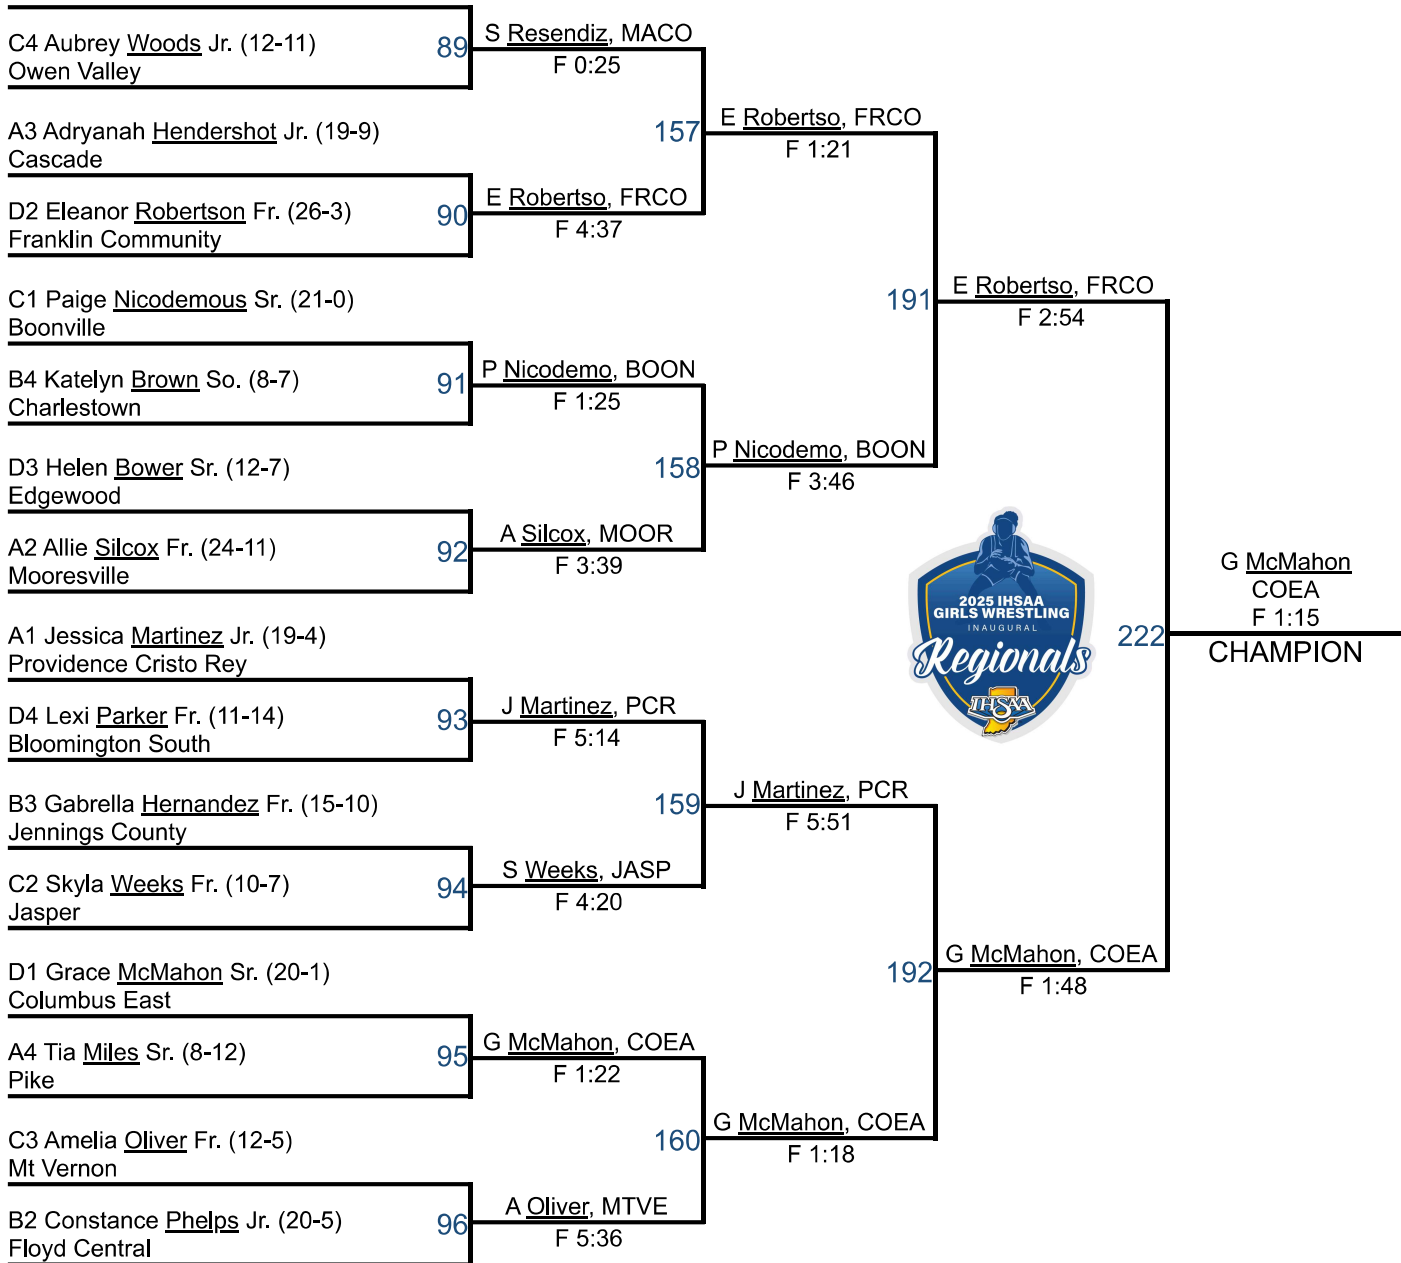

IHSAA GIRLS REGIONAL - MOORESVILLE C

170

B1 Savannah Resendiz-Mack So. (13-8)
Madison Consolidated

P Nicodemo, BOON
Loser of 191

208 P Nicodemo, BOON
Dec 7-1
3RD

J Martinez, PCR
Loser of 192