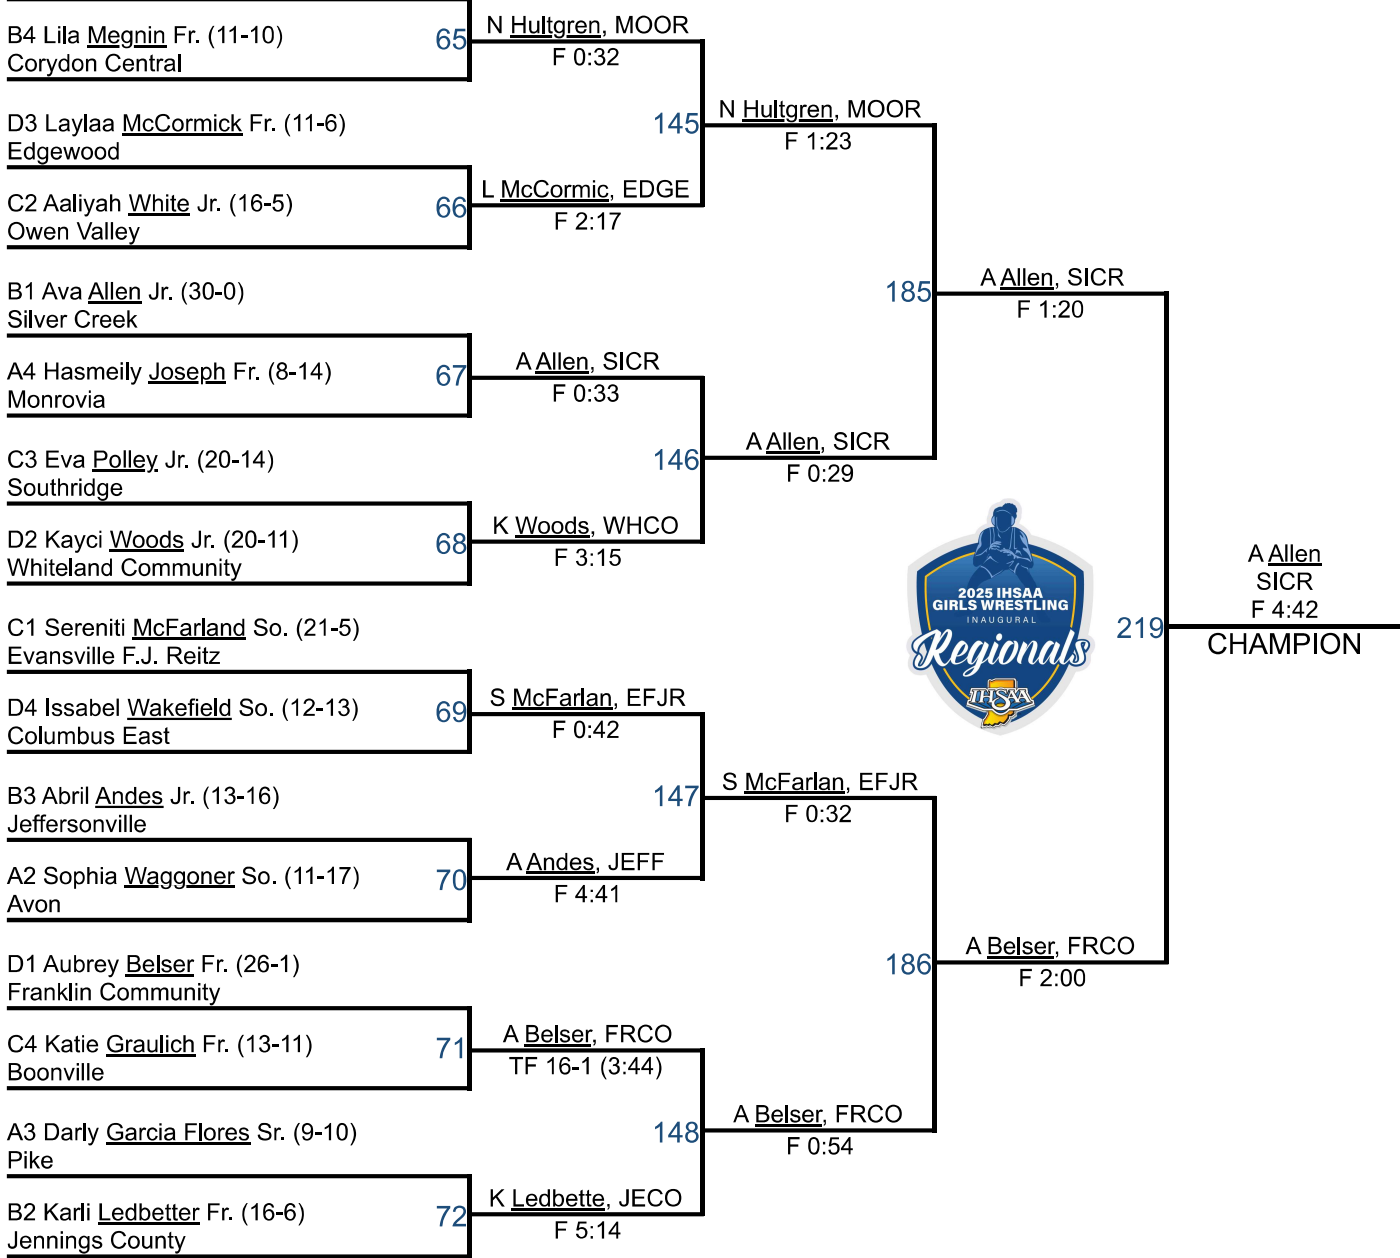

IHSAA GIRLS REGIONAL - MOORESVILLE C

140

A1 Nevaeh Hultgren So. (17-5)
Mooreville

N Hultgren, MOOR

Loser of 185

N Hultgren, MOOR
MD 17-8

205

3RD

S McFarlan, EFJR

Loser of 186