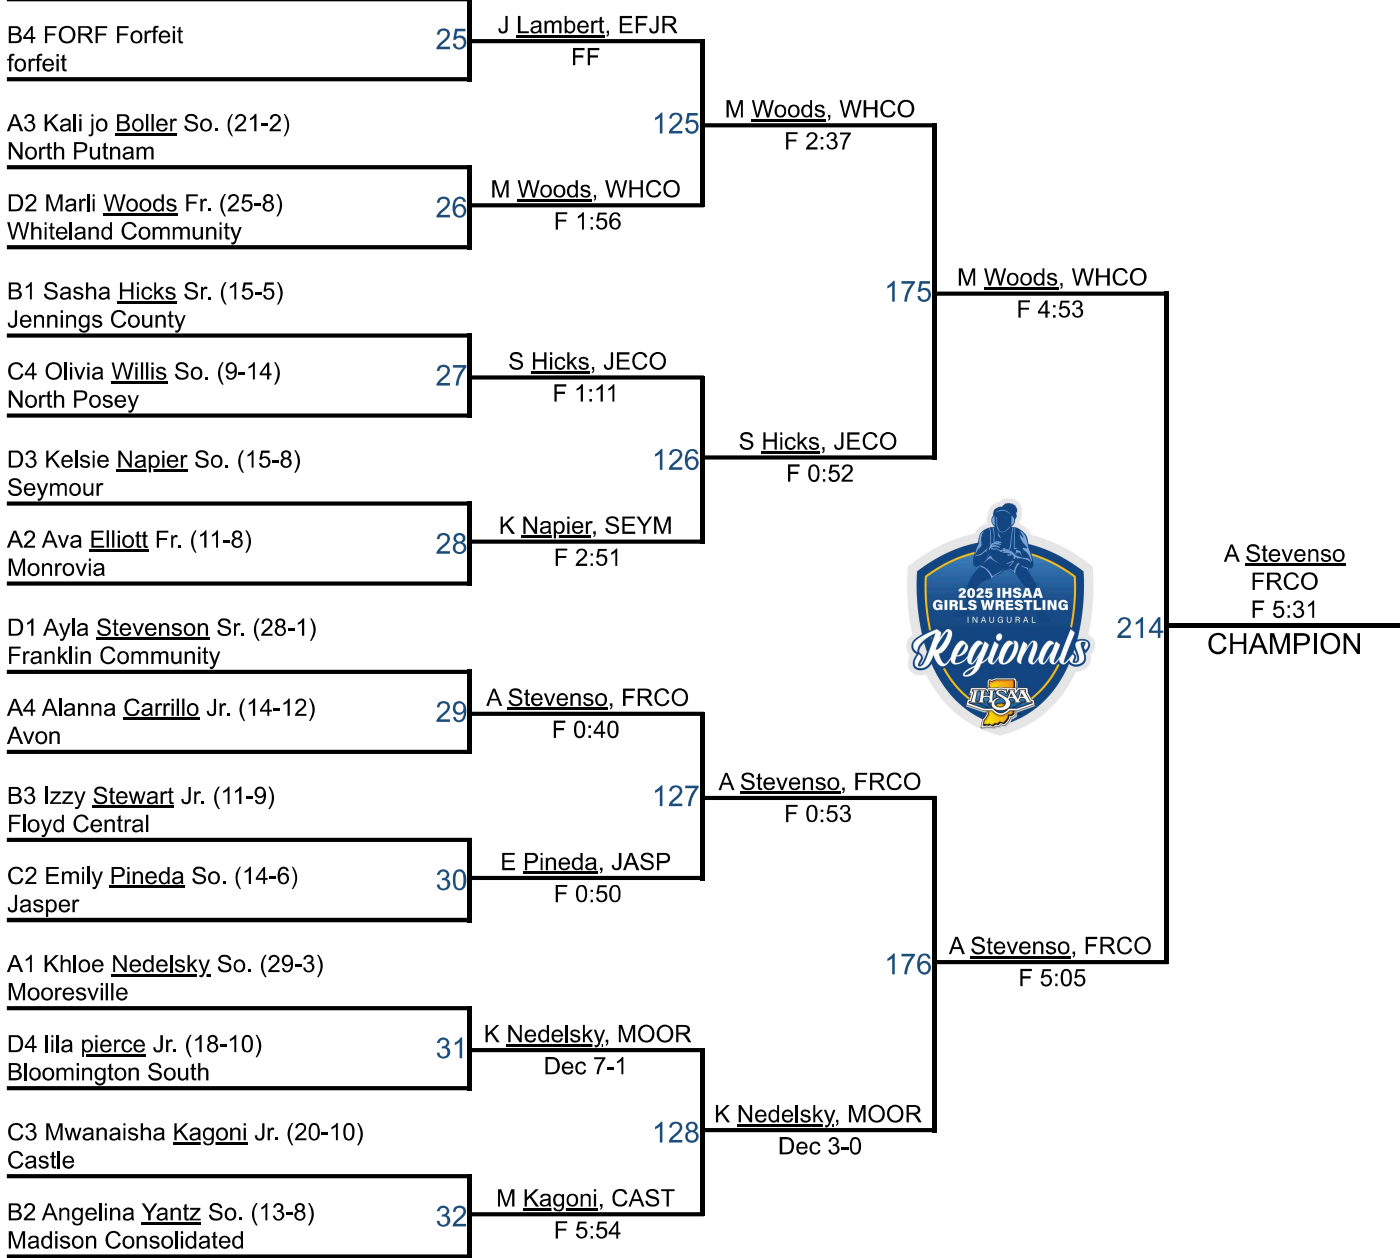

IHSAA GIRLS REGIONAL - MOORESVILLE C

115

C1 Justice Lambert Sr. (25-7)
Evansville F.J. Reitz