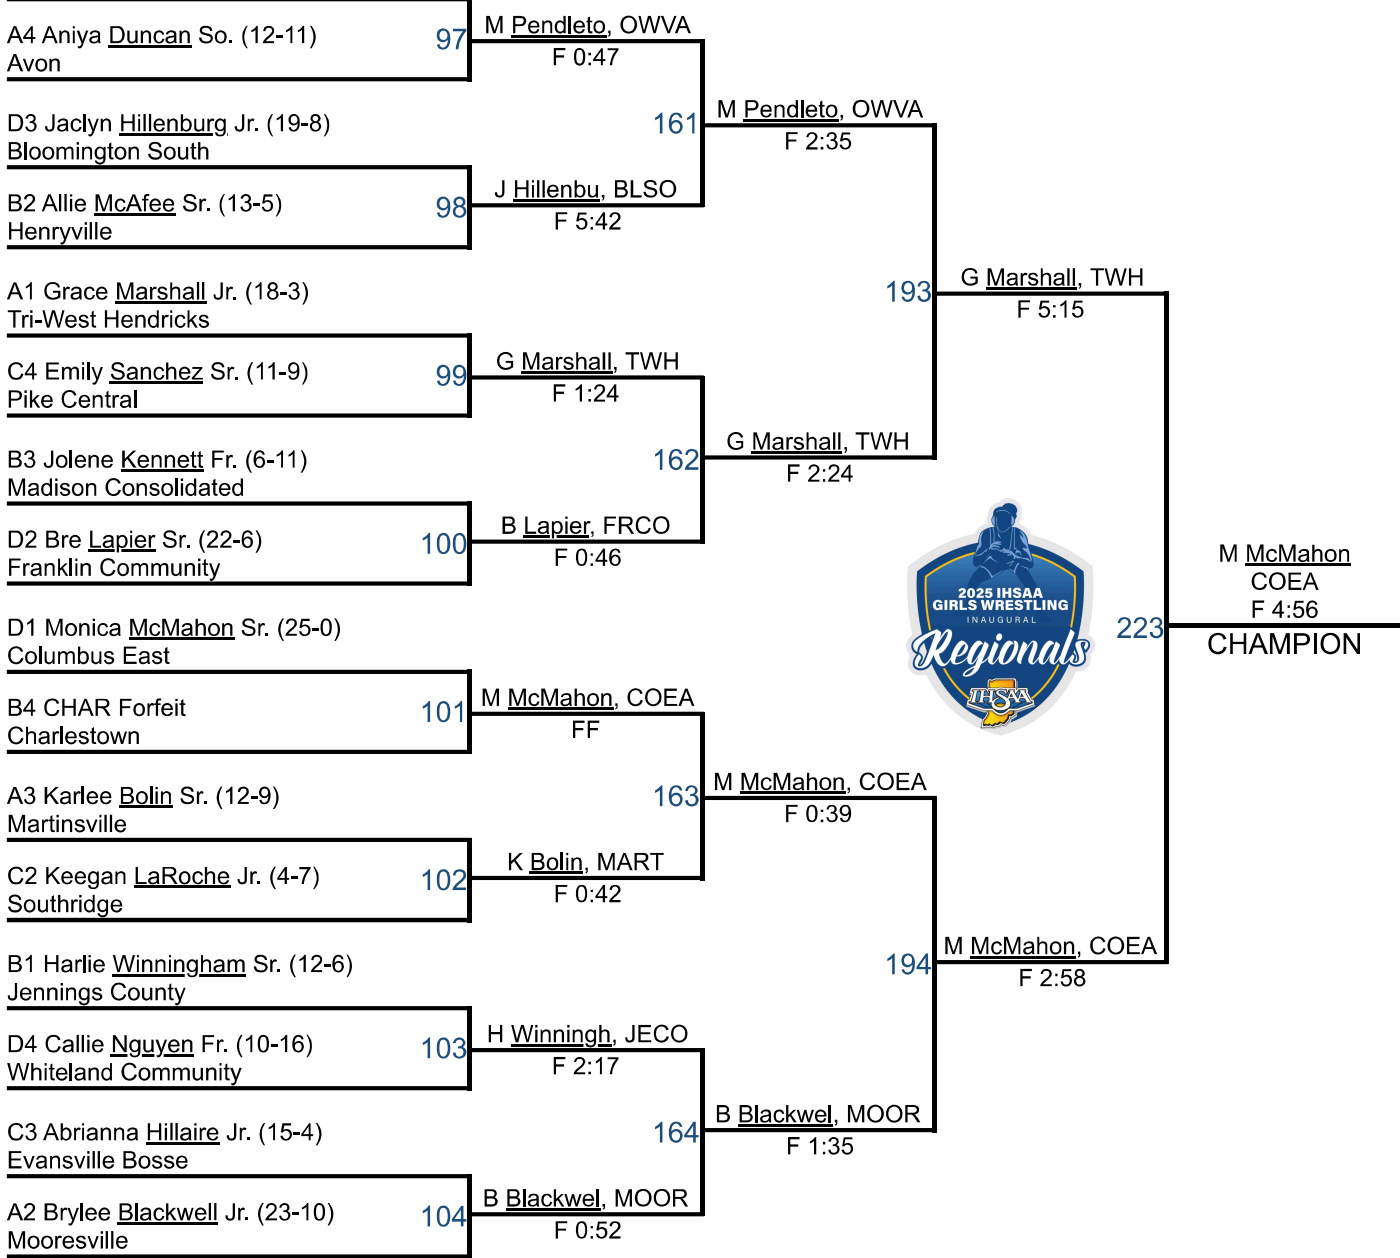

IHSAA GIRLS REGIONAL - MOORESVILLE C

190

C1 Maisy Pendleton Fr. (14-9)
Owen Valley