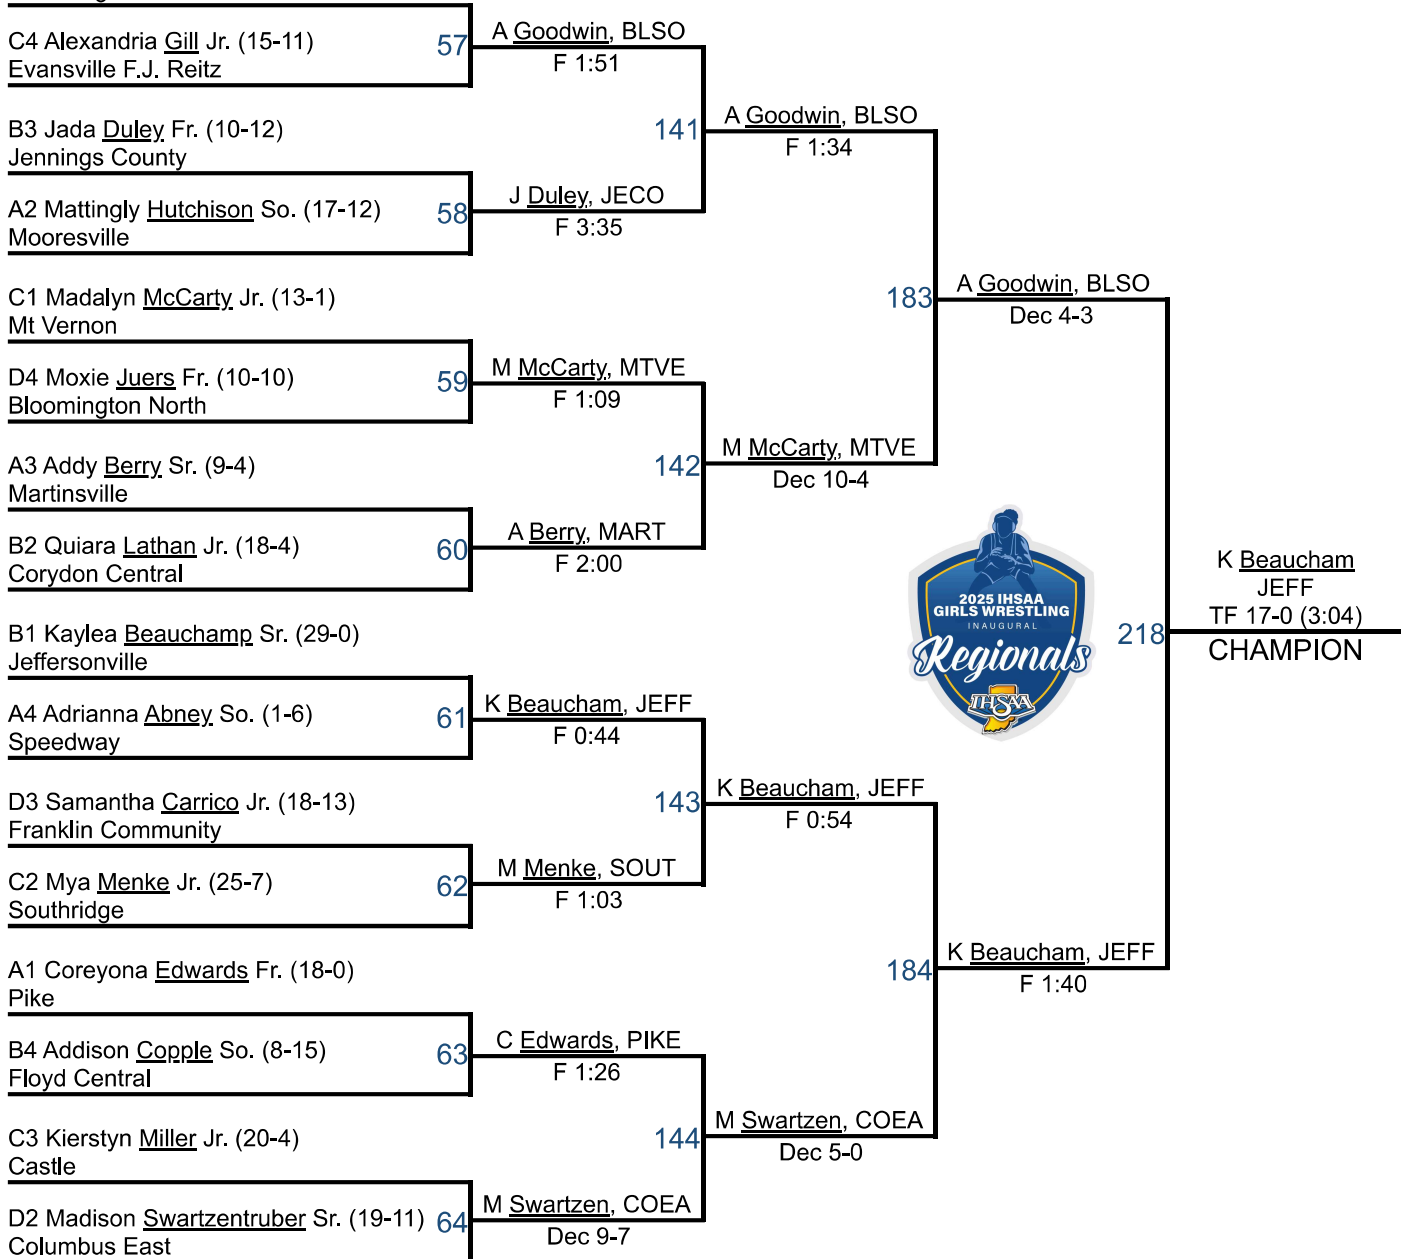

IHSAA GIRLS REGIONAL - MOORESVILLE C

D1 Abigail Goodwin Jr. (24-5)
Bloomington South