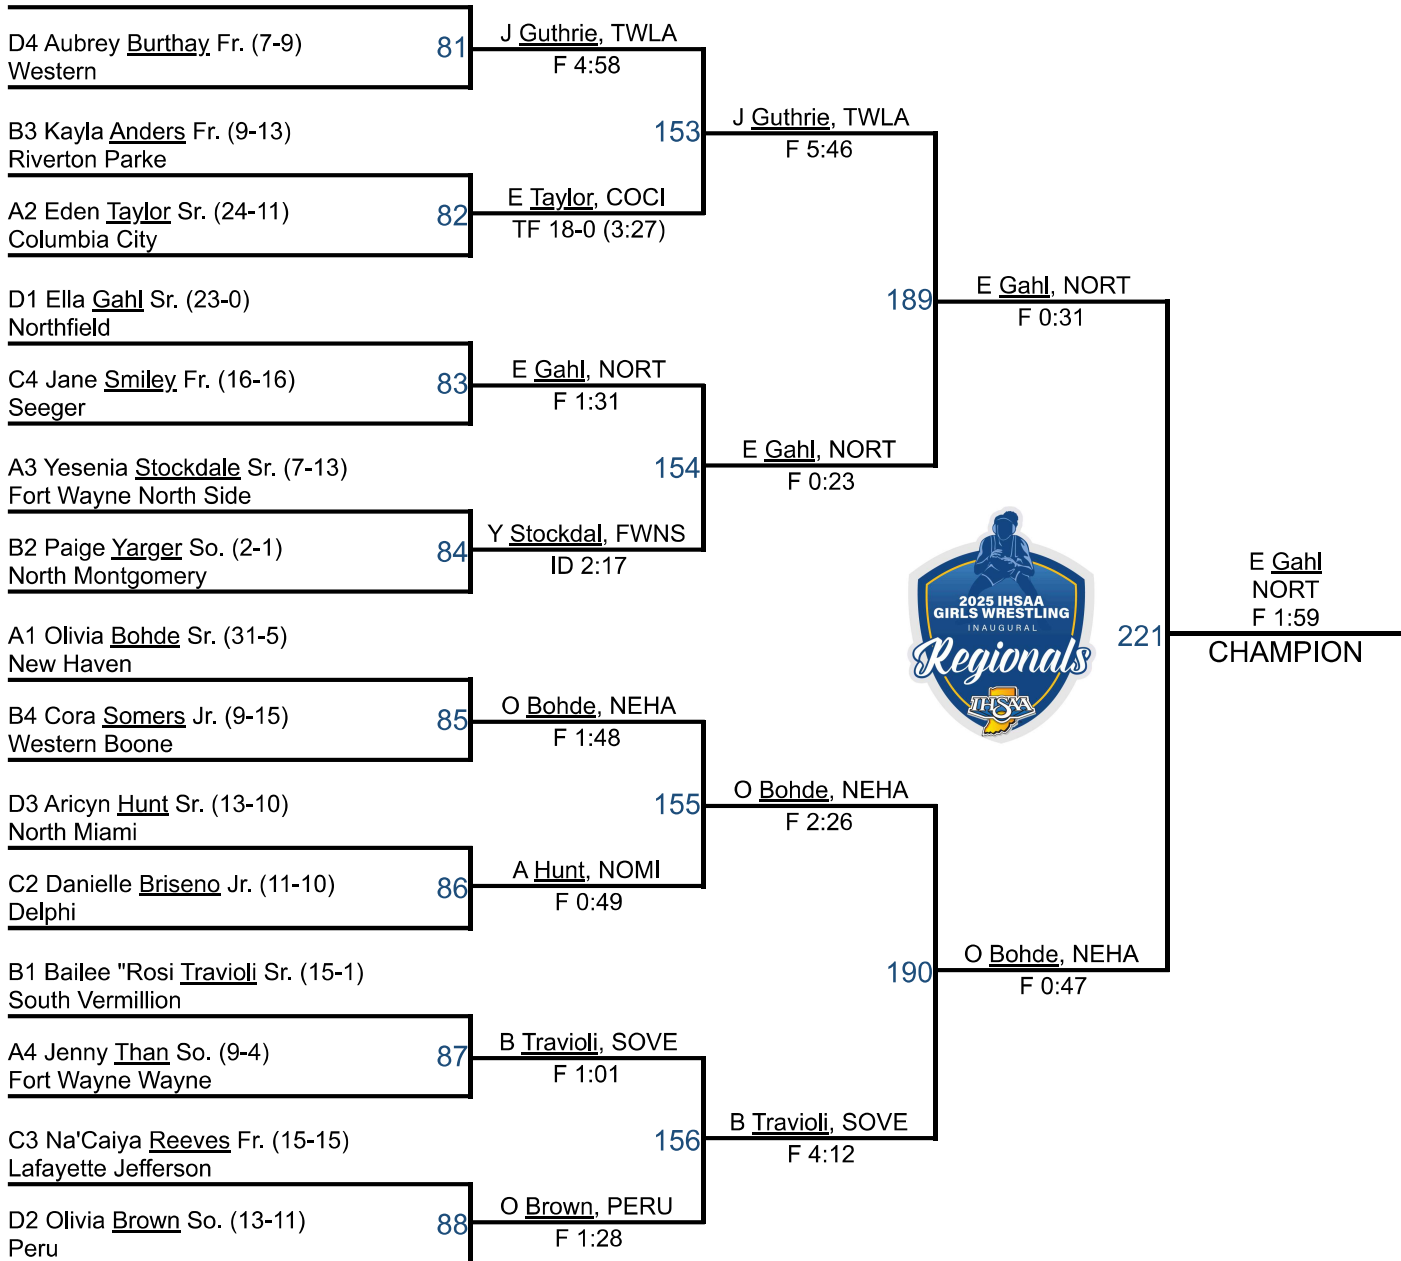

IHSAA GIRLS REGIONAL - ROCHESTER D

C1 Jaelyn Guthrie Jr. (7-4)
Twin Lakes