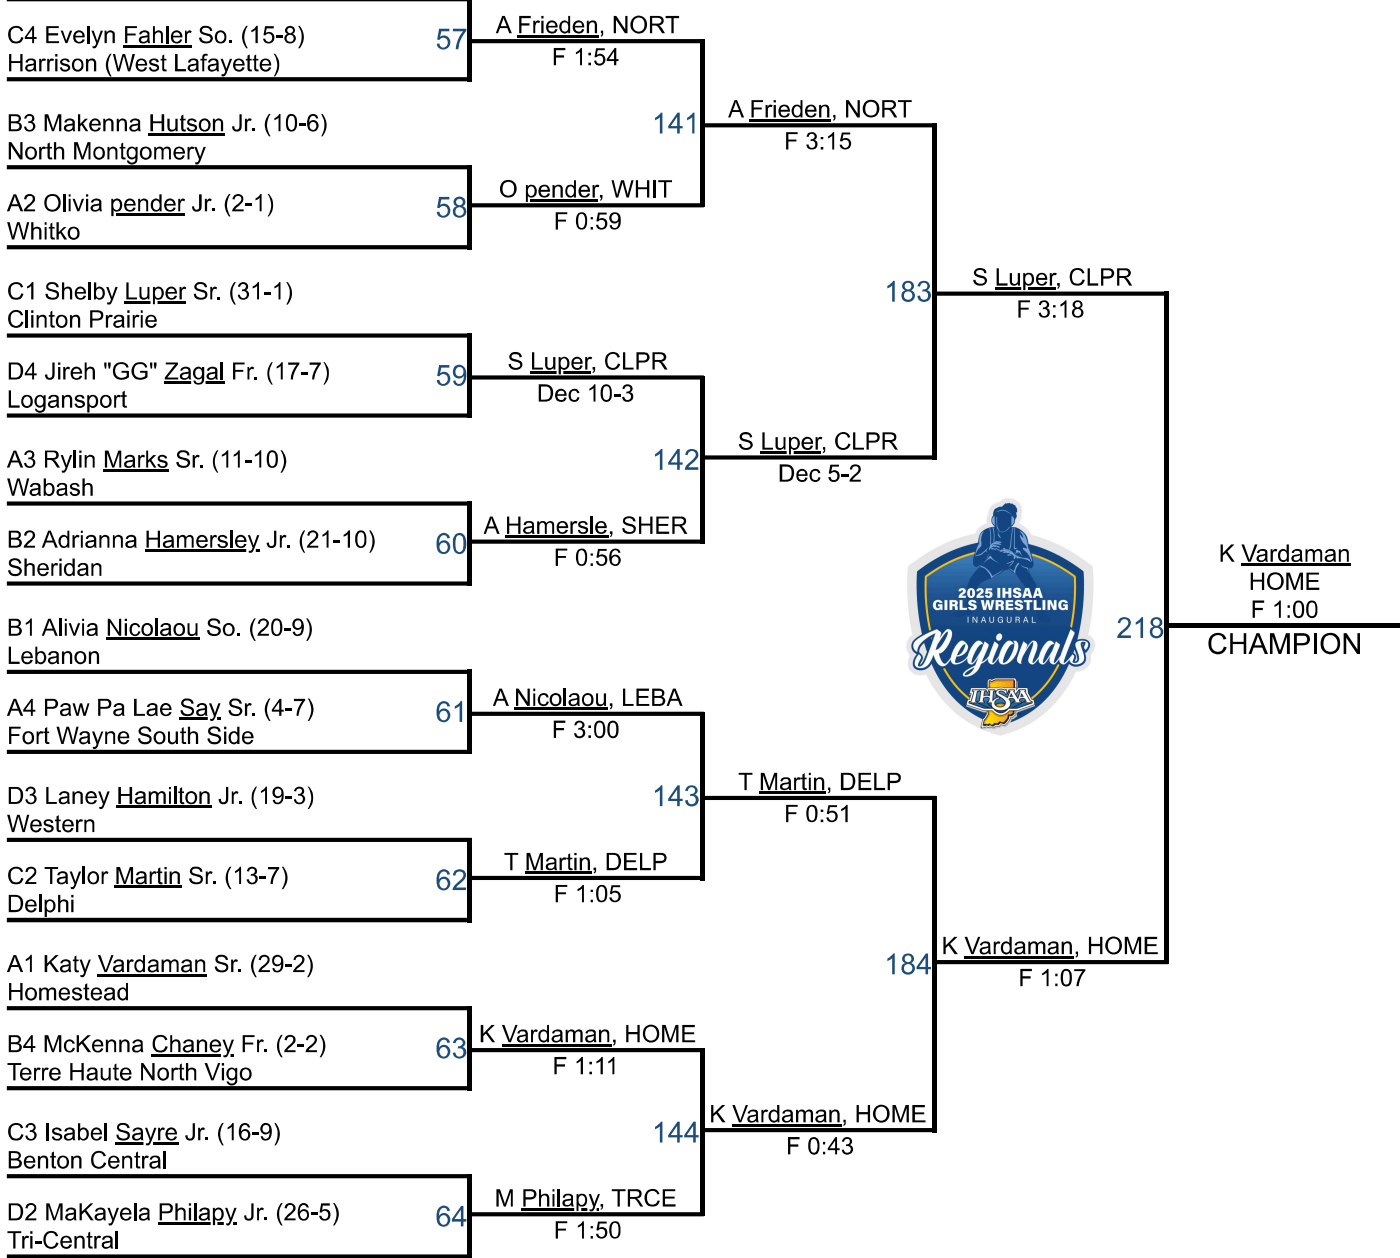

IHSAA GIRLS REGIONAL - ROCHESTER D

135

D1 Amarah Frieden So. (24-7)
Northfield