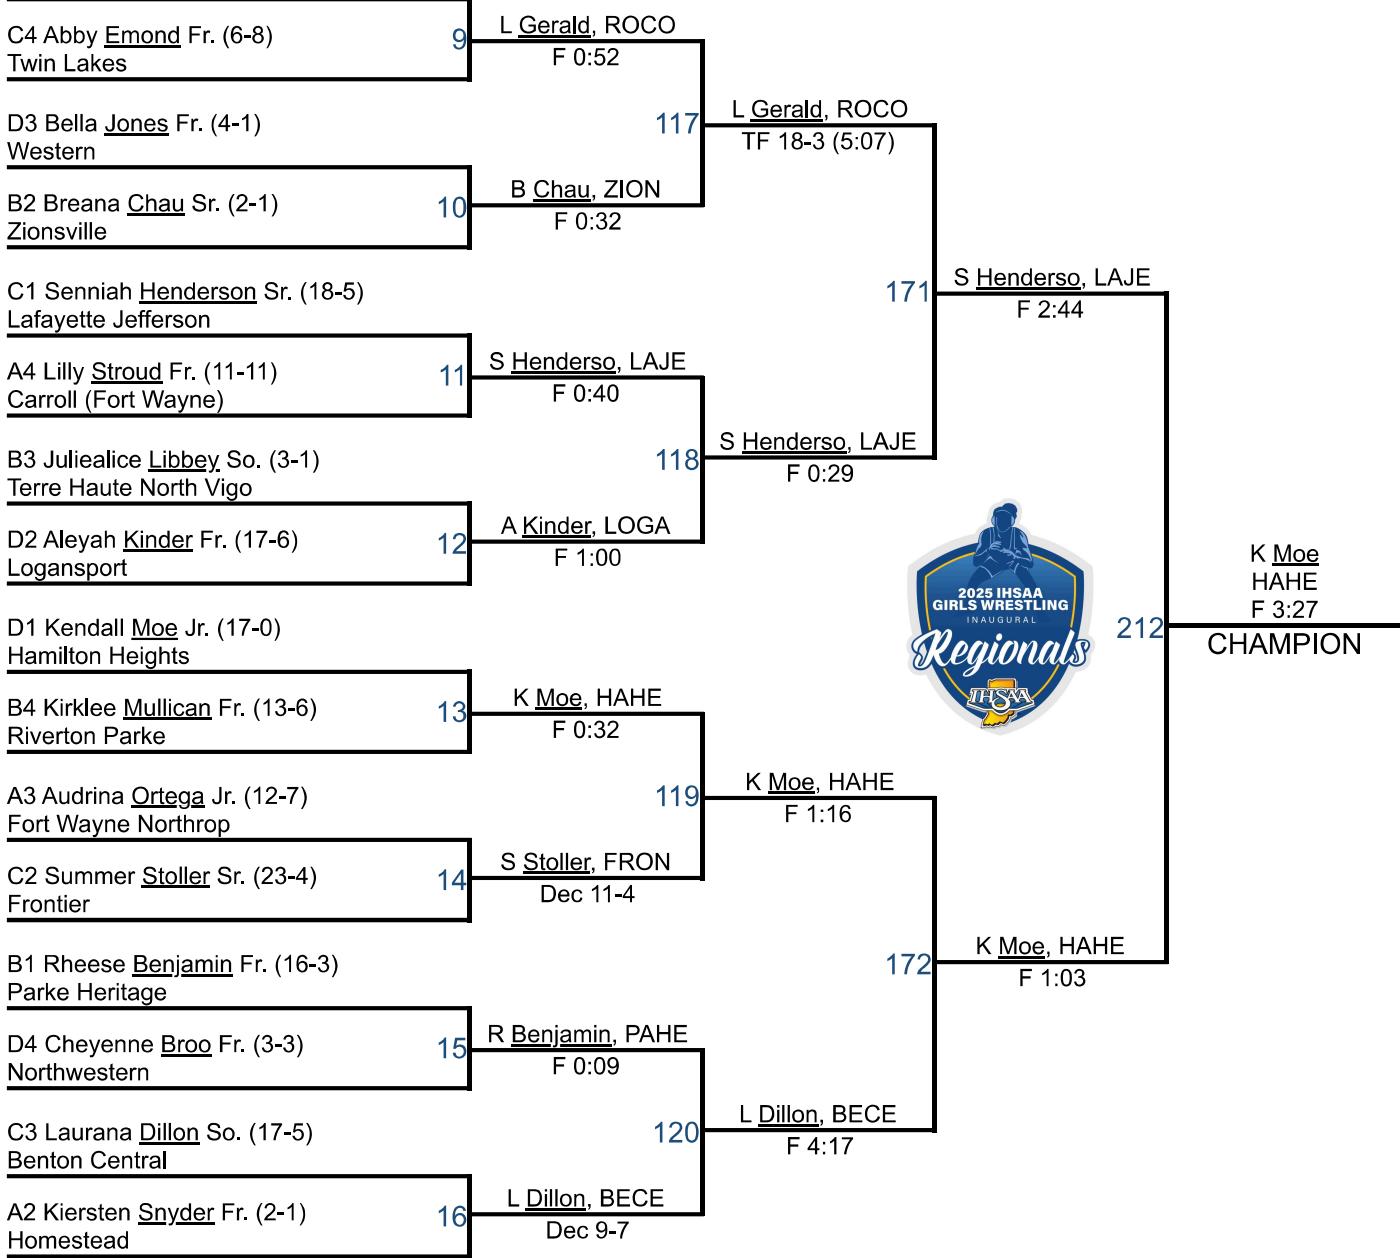

IHSAA GIRLS REGIONAL - ROCHESTER D

A1 Lilly Gerald Jr. (24-3)
Rochester Community