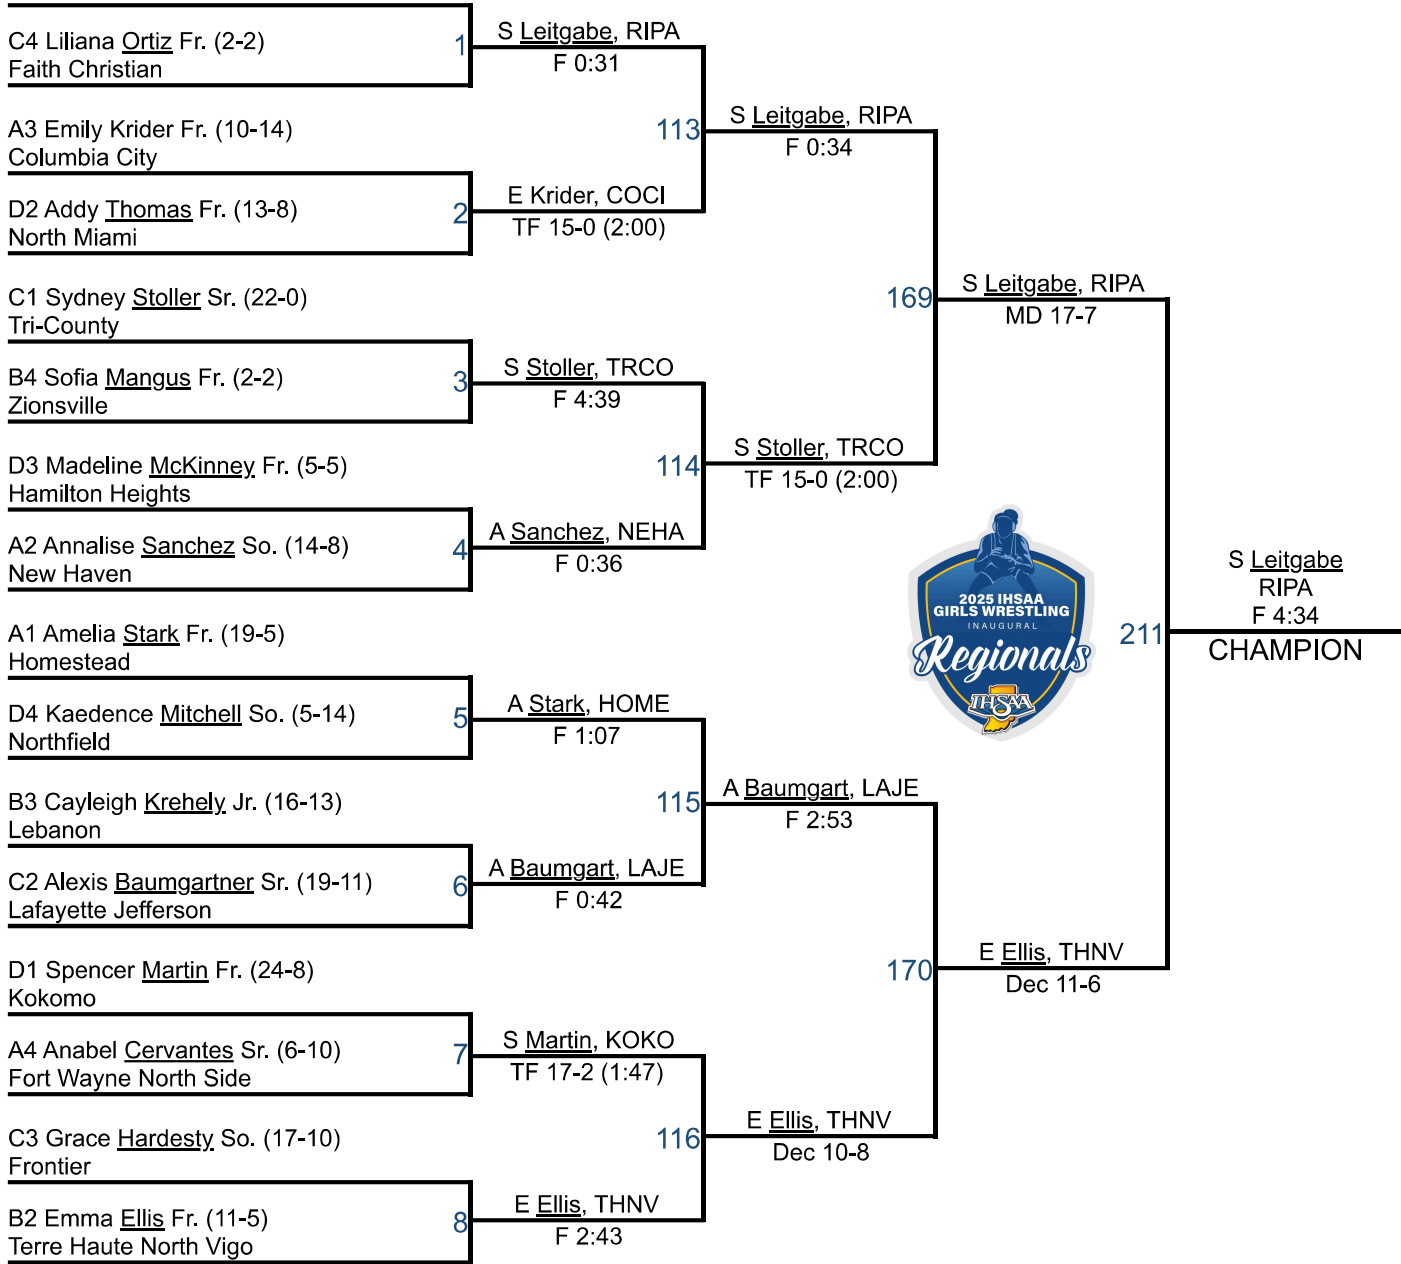

IHSAA GIRLS REGIONAL - ROCHESTER D

100

B1 Shelby Leitgabel Fr. (13-4)
Riverton Parke