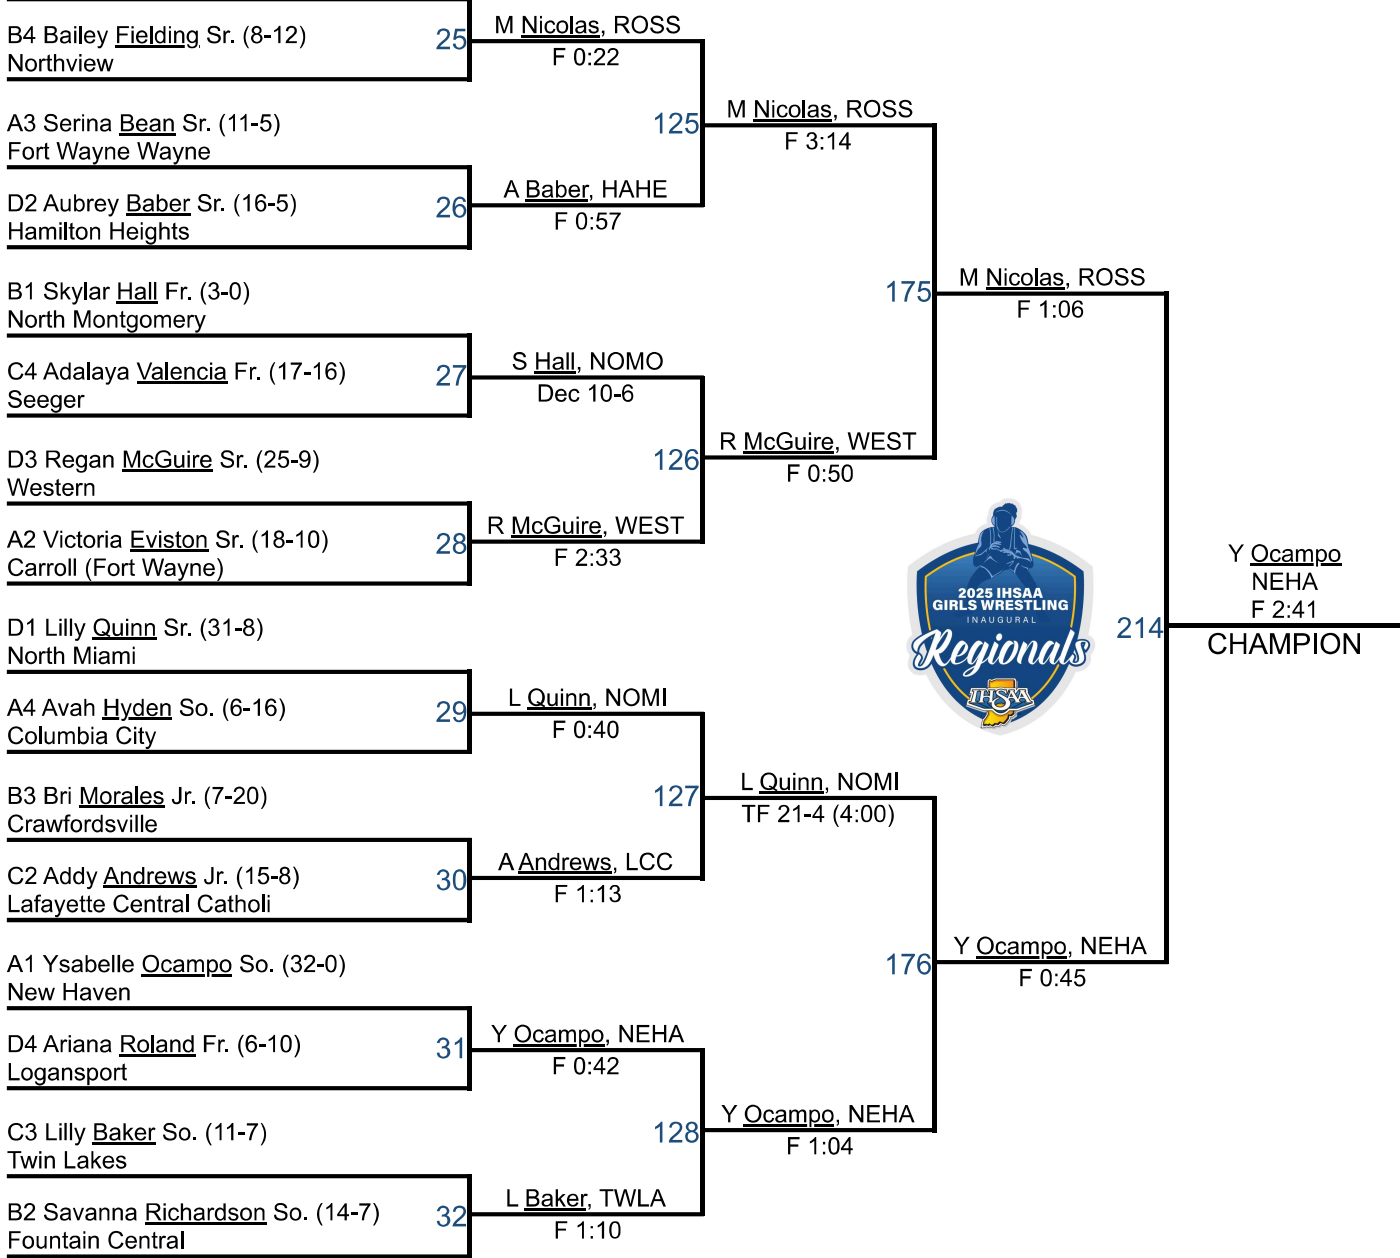

IHSAA GIRLS REGIONAL - ROCHESTER D

115

C1 Marissa (Mim Nicolas Fr. (27-2)
Rossville