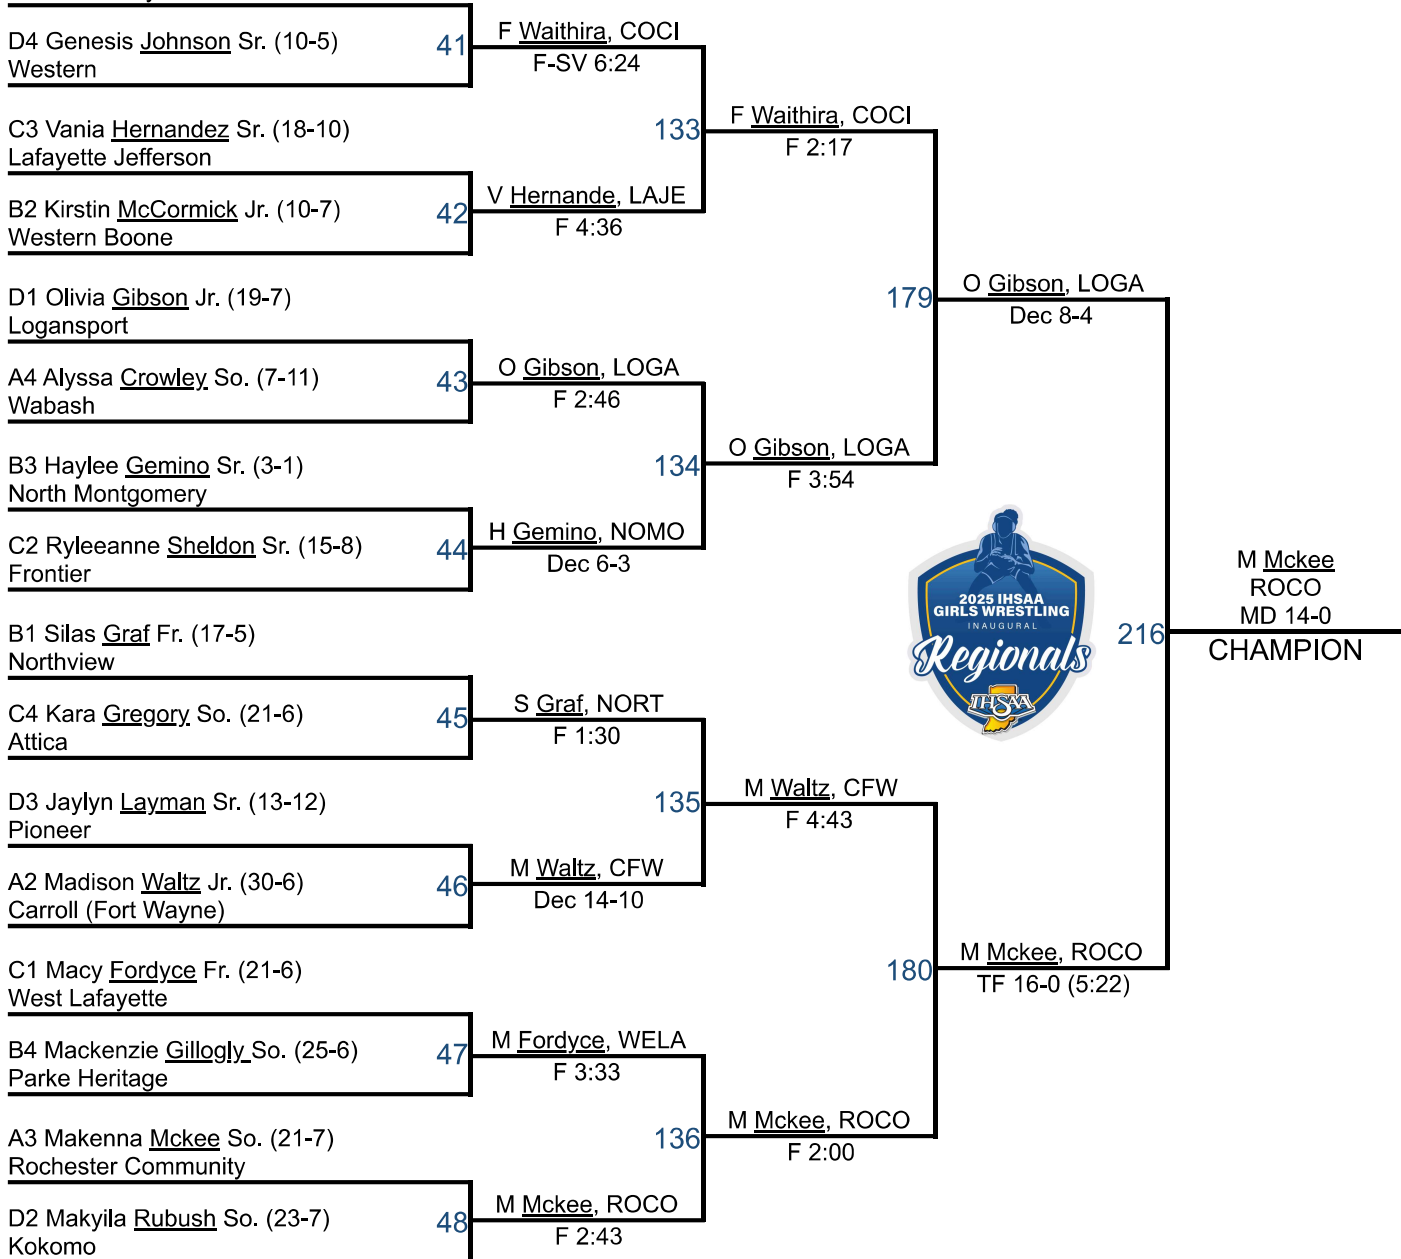

IHSAA GIRLS REGIONAL - ROCHESTER D

A1 Fe' Waithira Fr. (16-12)
Columbia City