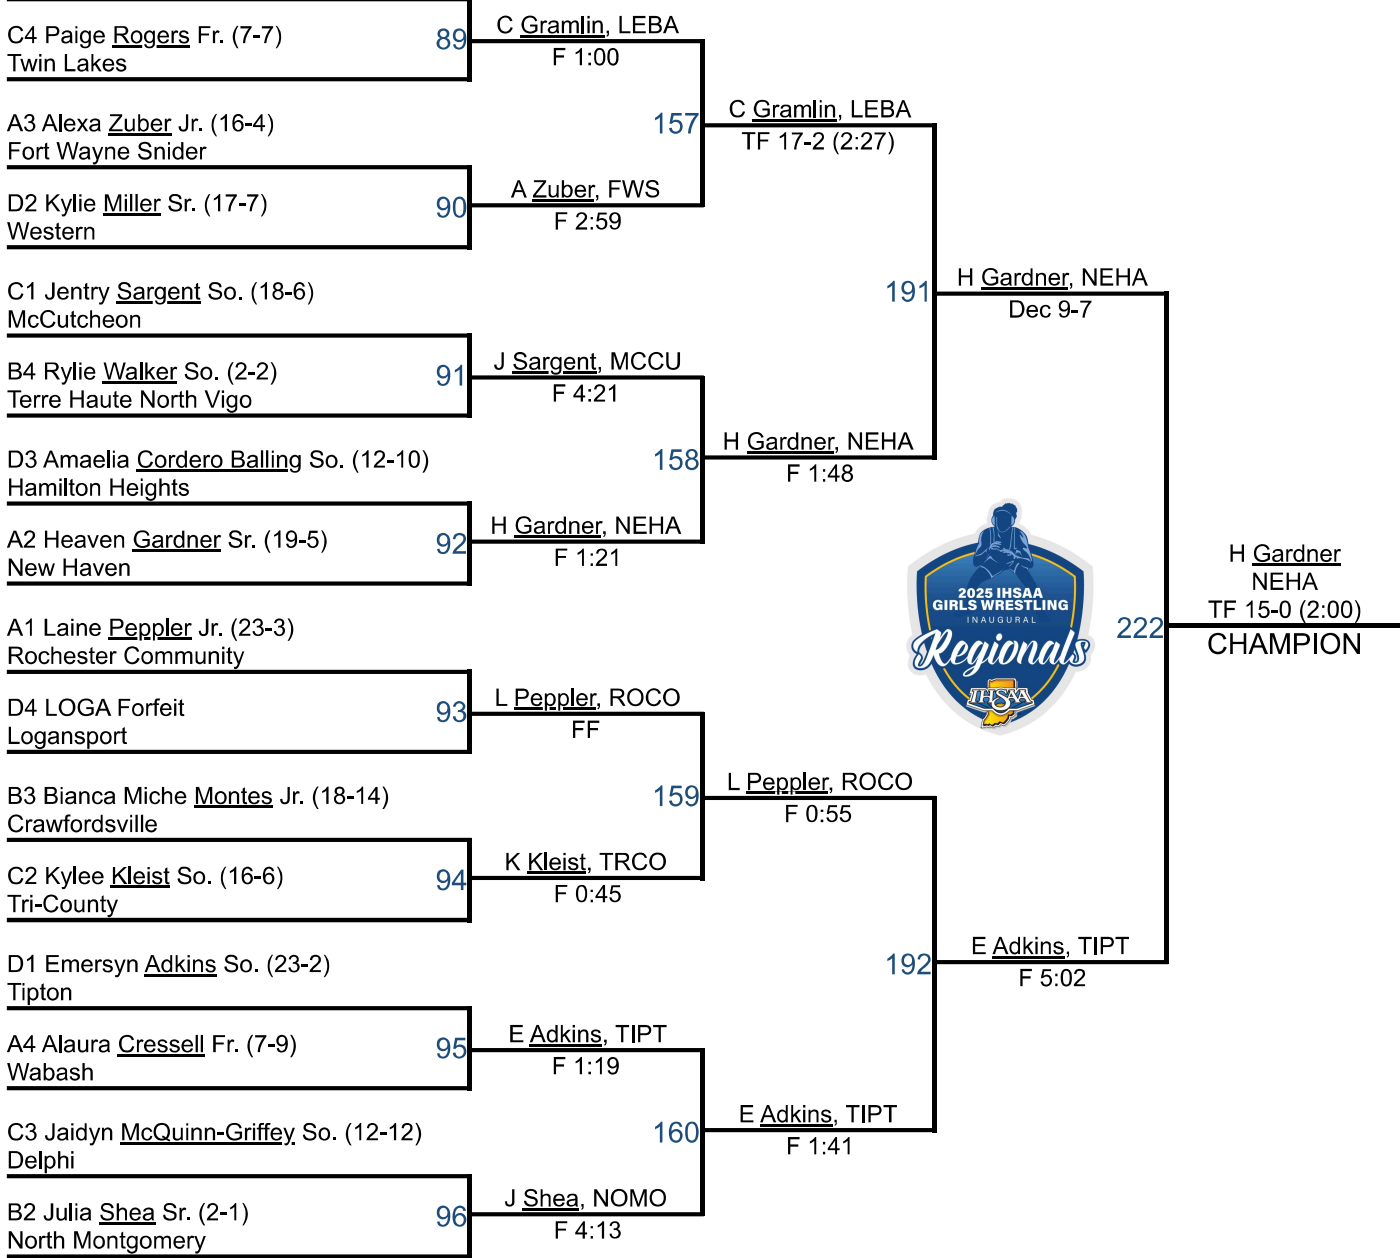

IHSAA GIRLS REGIONAL - ROCHESTER D

170

B1 Claira Gramlin Jr. (27-4)
Lebanon