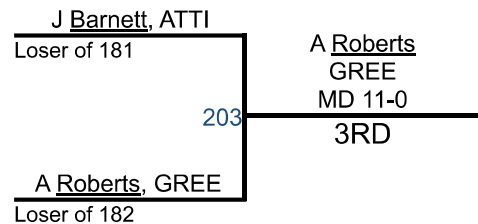

IHSAA GIRLS REGIONAL - ROCHESTER D

130

A1 Lanessa Ocampo Fr. (30-8)
New Haven