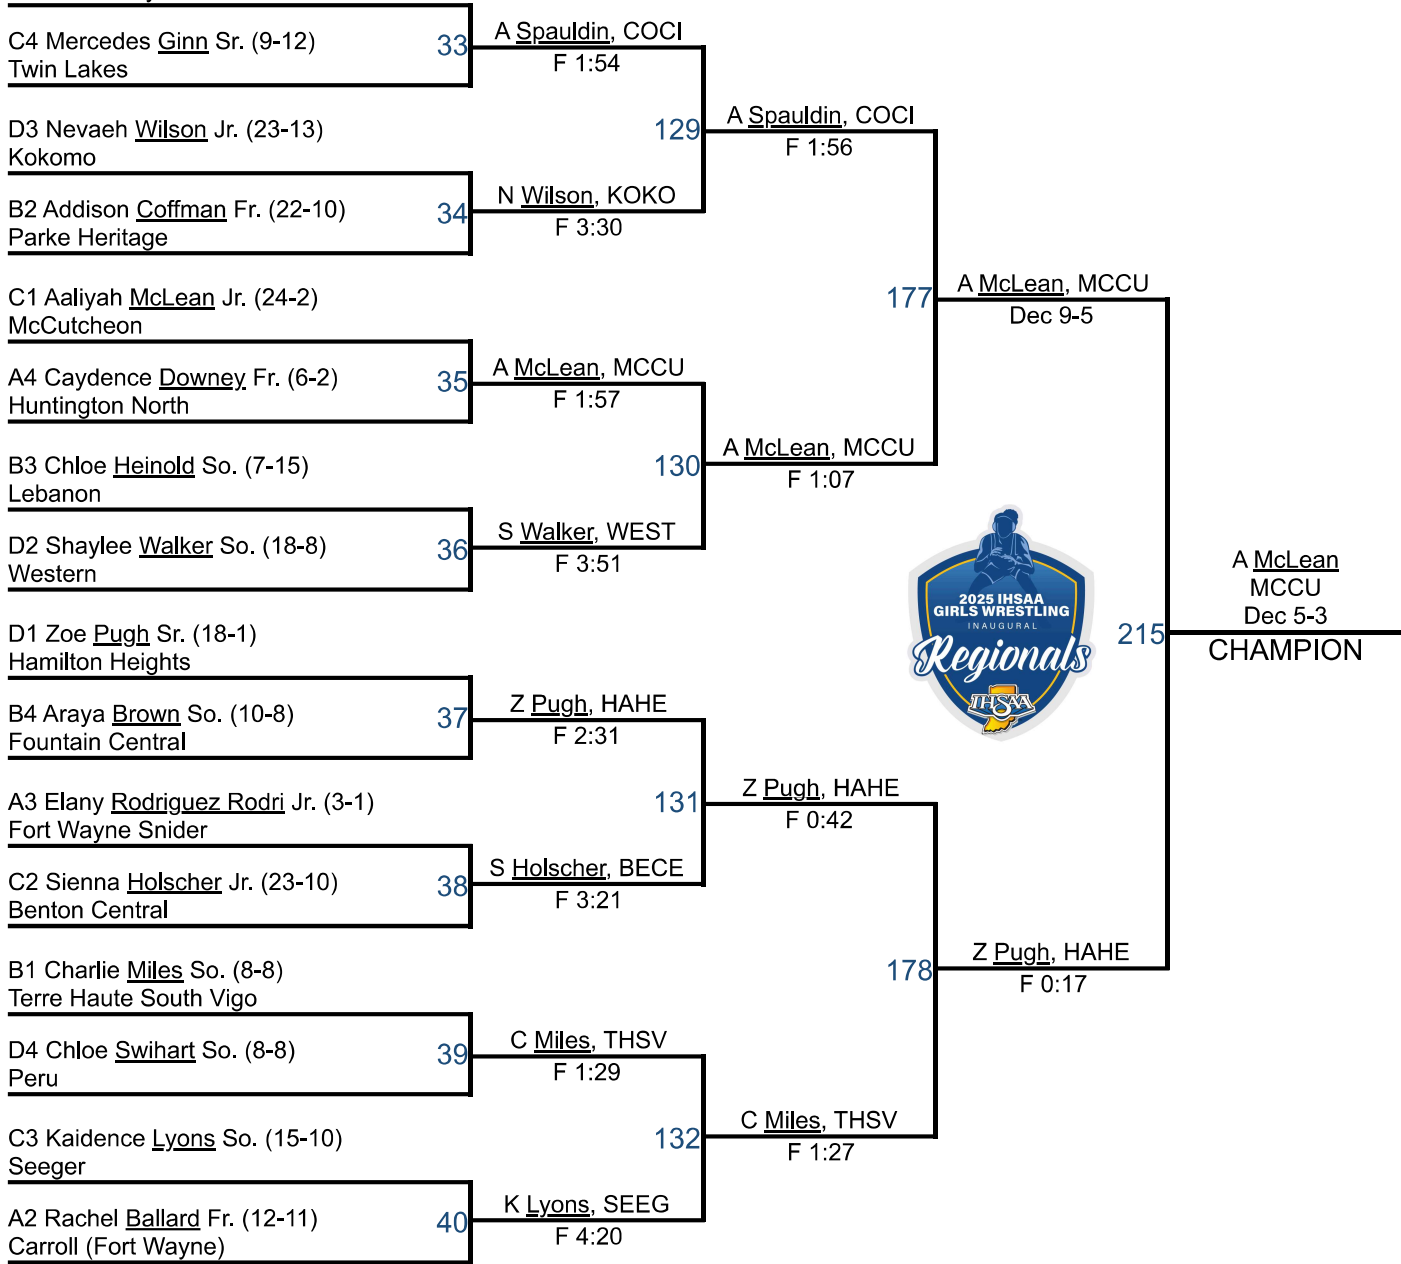

IHSAA GIRLS REGIONAL - ROCHESTER D

120

A1 Alexes Spaulding Sr. (29-2)
Columbia City