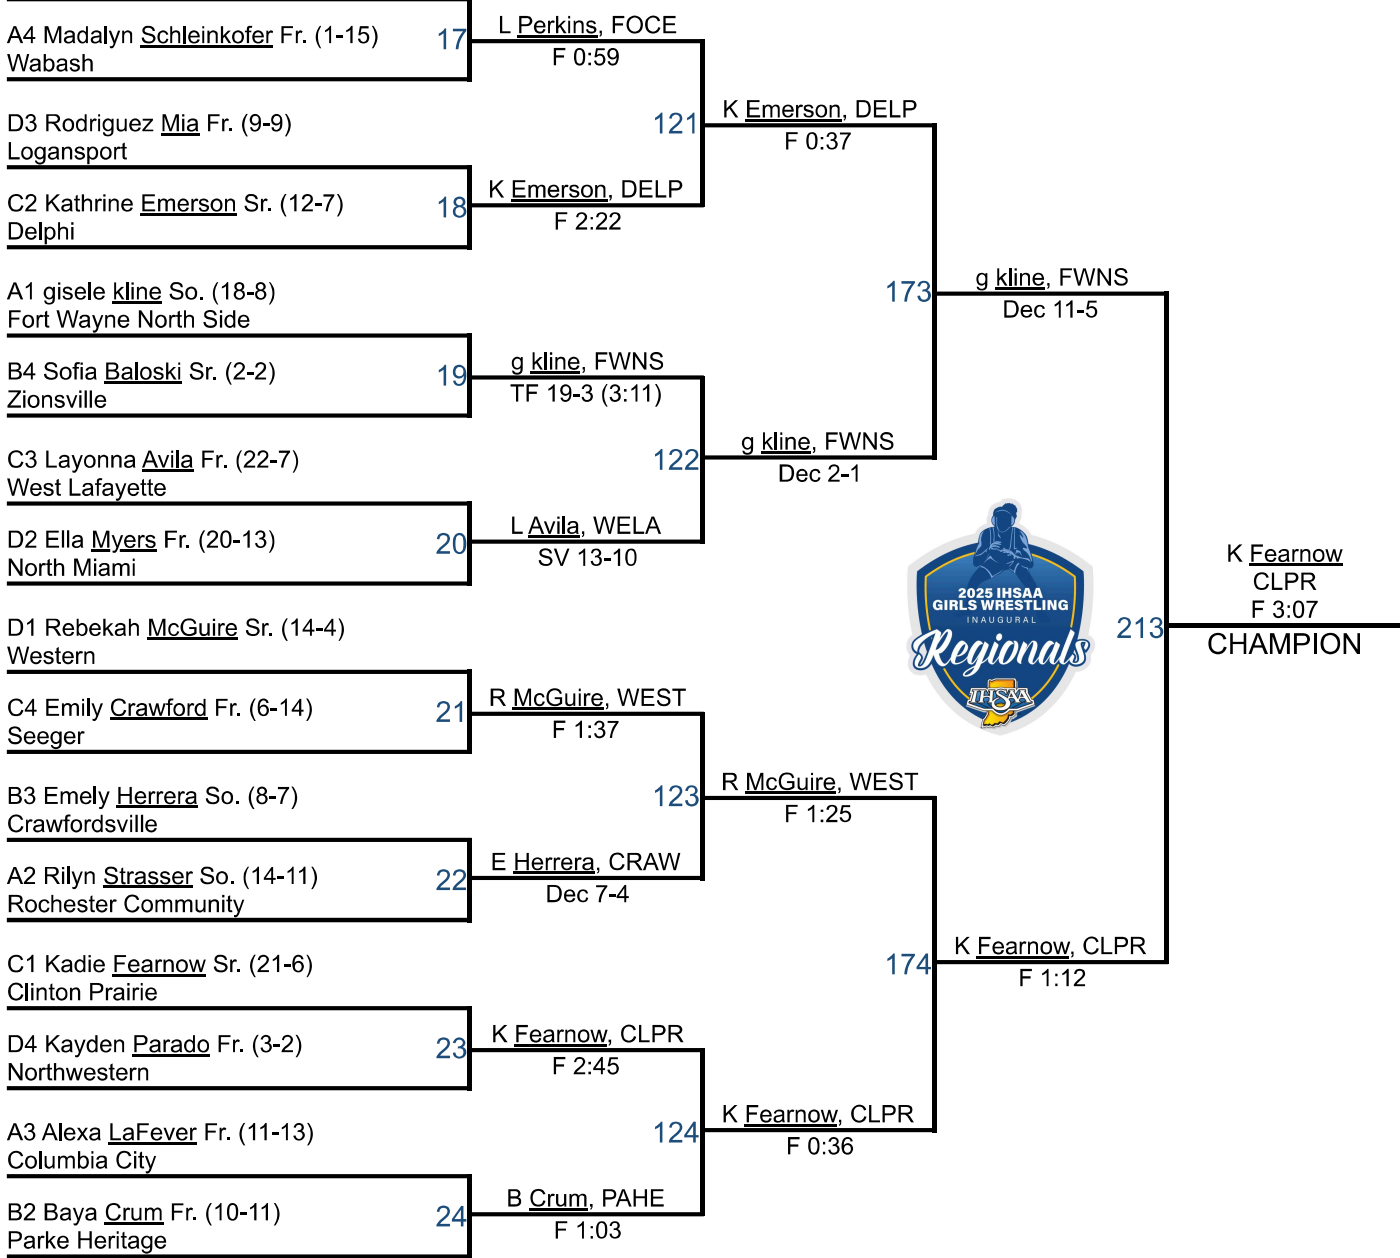

IHSAA GIRLS REGIONAL - ROCHESTER D

B1 Lydia Perkins Jr. (13-5)
Fountain Central