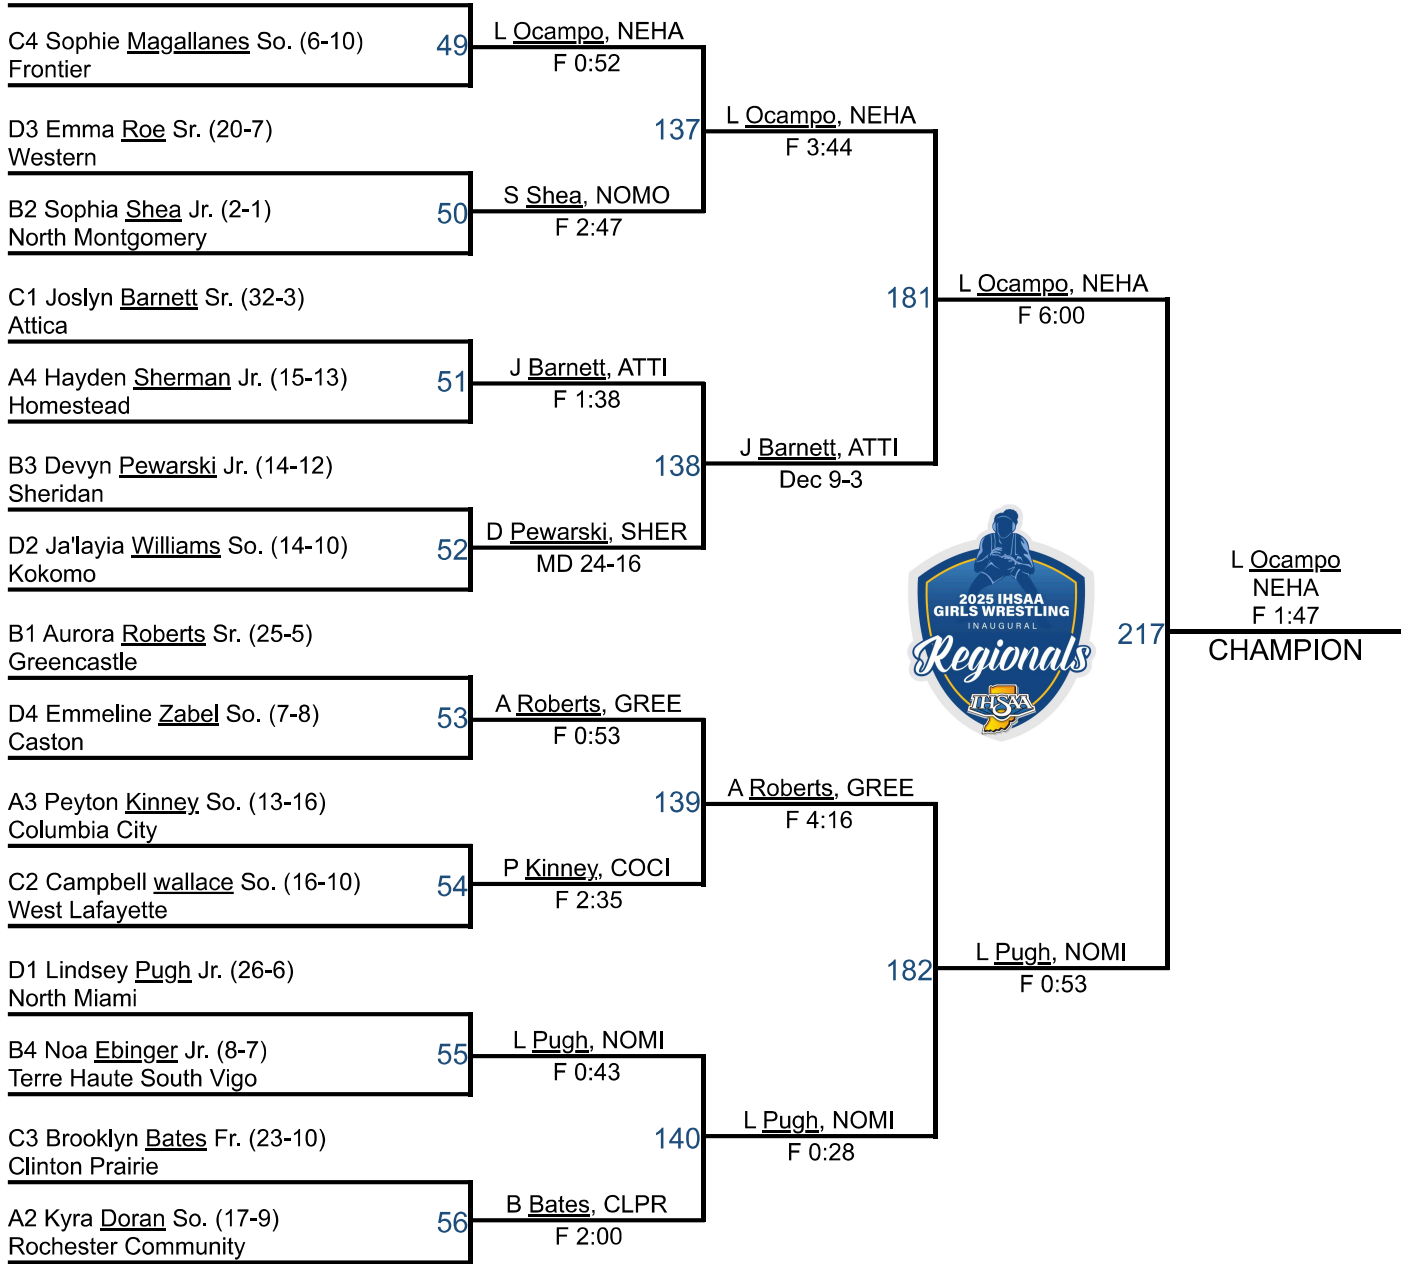

IHSAA GIRLS REGIONAL - ROCHESTER D

130

A1 Lanessa Ocampo Fr. (30-8)
New Haven