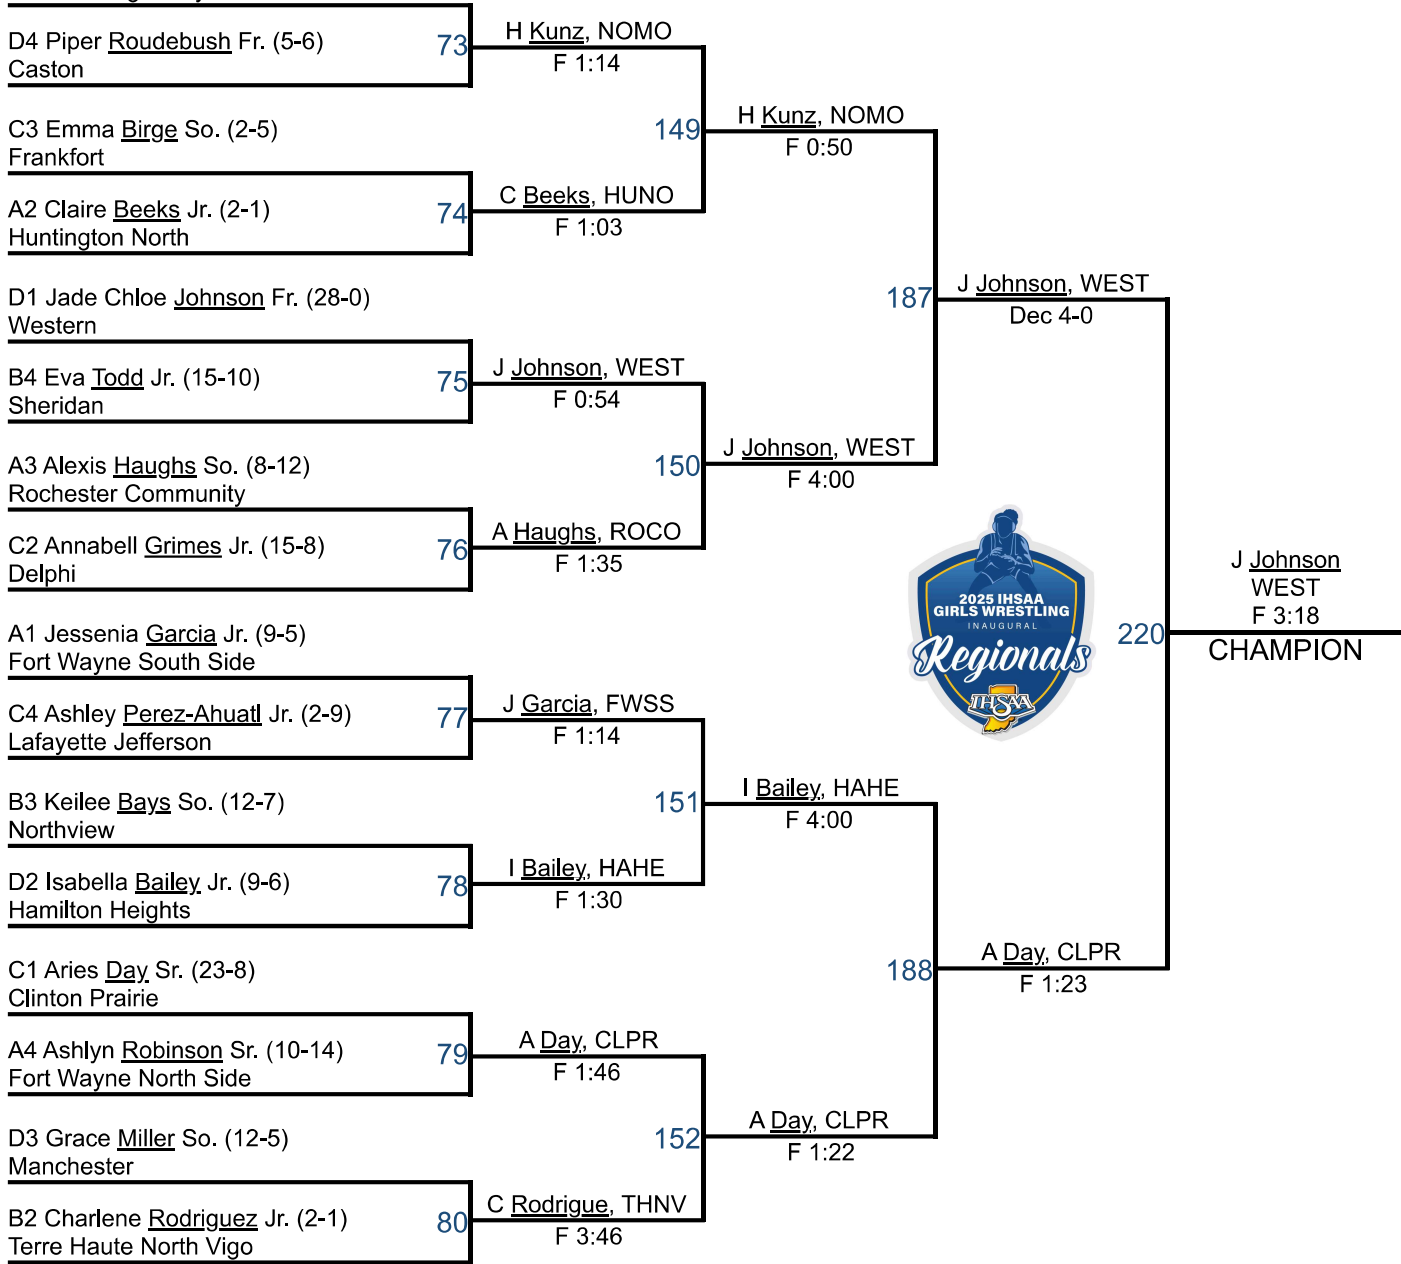

IHSAA GIRLS REGIONAL - ROCHESTER D

B1 Hailey Kunz Sr. (18-3)
North Montgomery